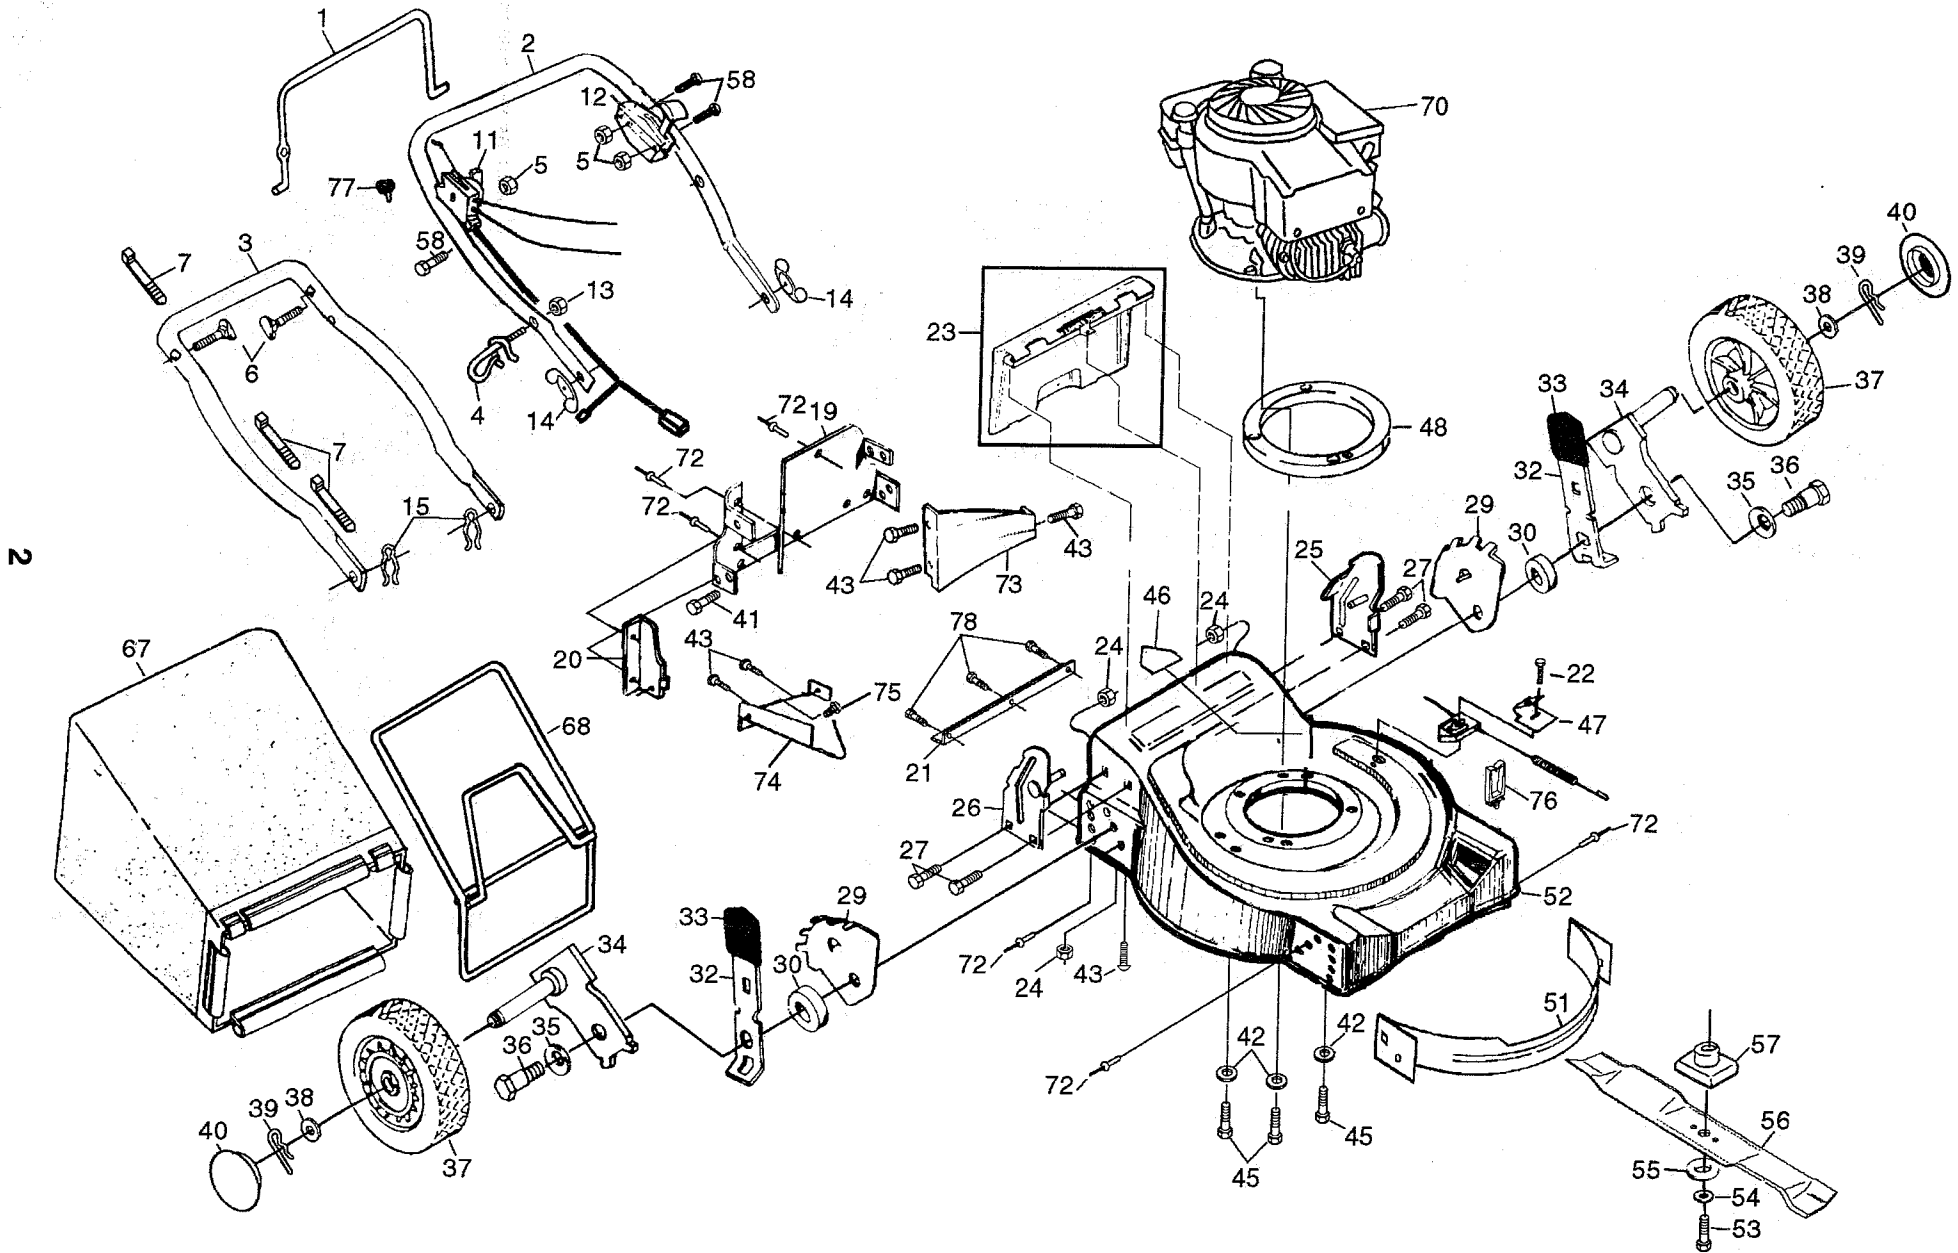

# REPAIR PARTS

## REAR BAGGER ROTARY MOWER MODEL NO. LM2D779A

KEY NO.	PART NO.	DESCRIPTION	KEY NO.	PART NO.	DESCRIPTION
1	750097	Hex Washer Head Screw #10-24 x 1/2	20	87877	Selector Knob
2	750727	Drive Cover	21	148484	Selector Assembly (Left)
3	4802	Washer	22	148485	Selector Assembly (Right)
4	851980	Drive Pawl	23	88118	Felt Washer
5	88043	Drive Pulley	24	88080	Dust Cover
6	12000030	Retaining Ring	25	67725	Washer
7	54583	Screw 1/4-20 x 1/2	26	88446	Wheel Bushing
8	851947X004	Clutch Frame	27	700953	Wheel & Tire Assembly
9	50962	Locknut 1/4-20	28	52160	Washer
10	702631X004	Clutch Lever	29	85179	Retainer Clip
11	88067	Clutch Lever Spacer	30	77400	Hubcap
12	750253	Locknut 5/16-18	31	12000058	E-Ring
13	72070504	Carriage Bolt 5/16-18 x 1/2	32	137054	Pinion
14	74350424	Hex Head Screw 1/4-20 x 1-1/2	33	63601	Locknut 1/4-20
15	88069	Spacer	34	700537	Drive Shaft
16	48160	Idler Assembly (Includes Key No. 17)	35	88082	Driven Pulley
17	88576	Idler Spacer	36	850053	Drive Belt
18	88517	Shoulder Bolt 5/16-18 x 1-3/8	-	850077	"Clean Under" Decal (Drive Cover)
19	88516	Idler Pulley	-	851101	Decal (Drive Cover)