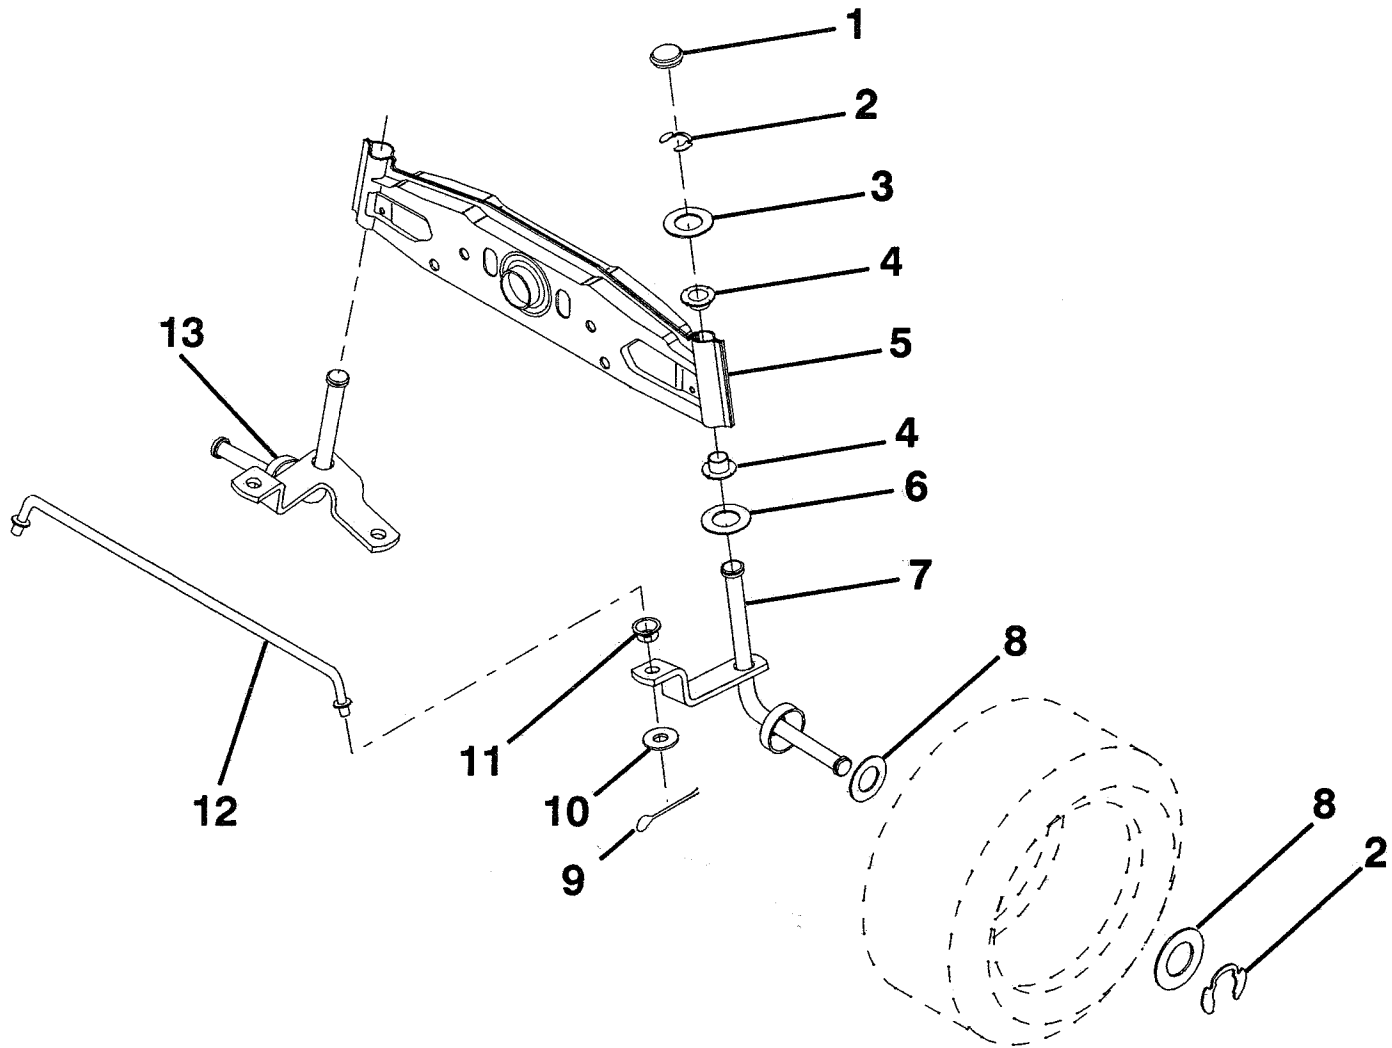

REPAIR PARTS

12.5 HP 38" LAWN TRACTOR-MODEL NO. LT120 (HA125R38B), PRODUCT NO. 954 00 04-92

FRONT AXLE

KEY NO.	PART NO.	DESCRIPTION
1	532121232	Cap, Spindle
2	812000029	Ring, Clip
3	532121748	Washer 25/32 x 1-5/8 x 16 Gauge
4	532121922	Nyliner
5	532121914	Axle, Front
6	532124931	Bearing, Thrust
7	532121919	Spindle Assembly, R.H.
8	532121749	Washer 25/32 x 1-1/4 x 16 Gauge

KEY NO.	PART NO.	DESCRIPTION
9	876020412	Pin, Cotter 1/8 x 3/4
10	819131316	Washer 13/32 x 13/16 x 16 Gauge
11	532126847	Bushing
12	532121924	Tie Rod
13	532121916	Spindle Assembly, L.H.

NOTE: All component dimensions given in U.S. inches
1 inch = 25.4 mm

HARDWARE SHOWN LARGER FOR EASIER IDENTIFICATION