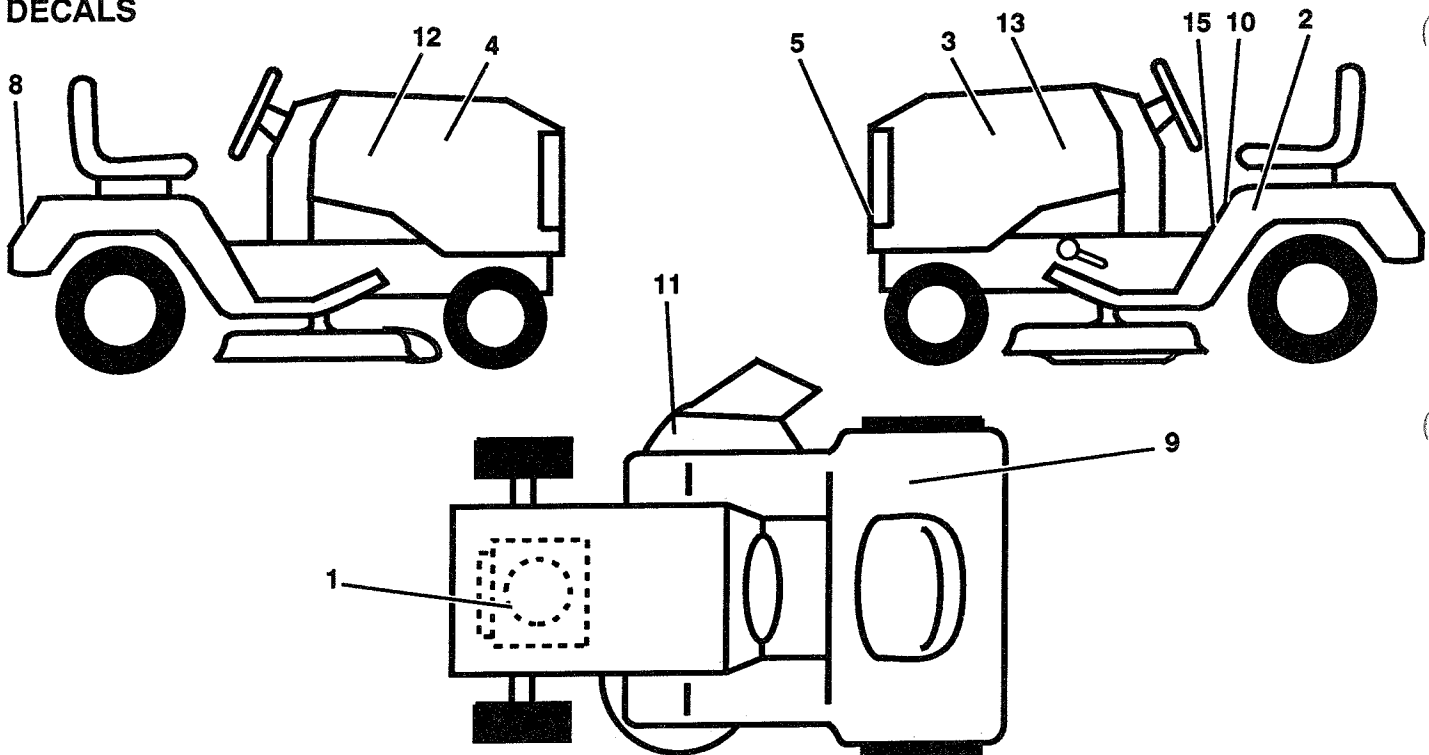

REPAIR PARTS

12.5 HP 38" LAWN TRACTOR-MODEL NO. LT120 (HA125R38B), PRODUCT NO. 954 00 04-92

DECALS

KEY NO.	PART NO.	DESCRIPTION
1	532129057	Decal, Engine, HP
2	532135073	Decal, Indicator
3	532137541	Decal, Hood, L.H.
4	532137540	Decal, Hood, R.H.
5	532125989	Decal, Logo, Grill
8	532131582	Decal, Logo, Fender
9	532124433	Decal, 80 DBA
10	532133796	Decal, Fender, Caution
11	532137259	Decal, Warning, Multi-Language

KEY NO.	PART NO.	DESCRIPTION
12	532137546	Decal, Hood, Insert, R.H.
13	532137547	Decal, Hood, Insert, L.H.
15	532126712	Decal, Instruction, Warning
--	532139186	Manual, Operator's
--	532139185	Manual, Repair Parts

Available accessories not included with tractor:

--	CER 38	Grass Catcher