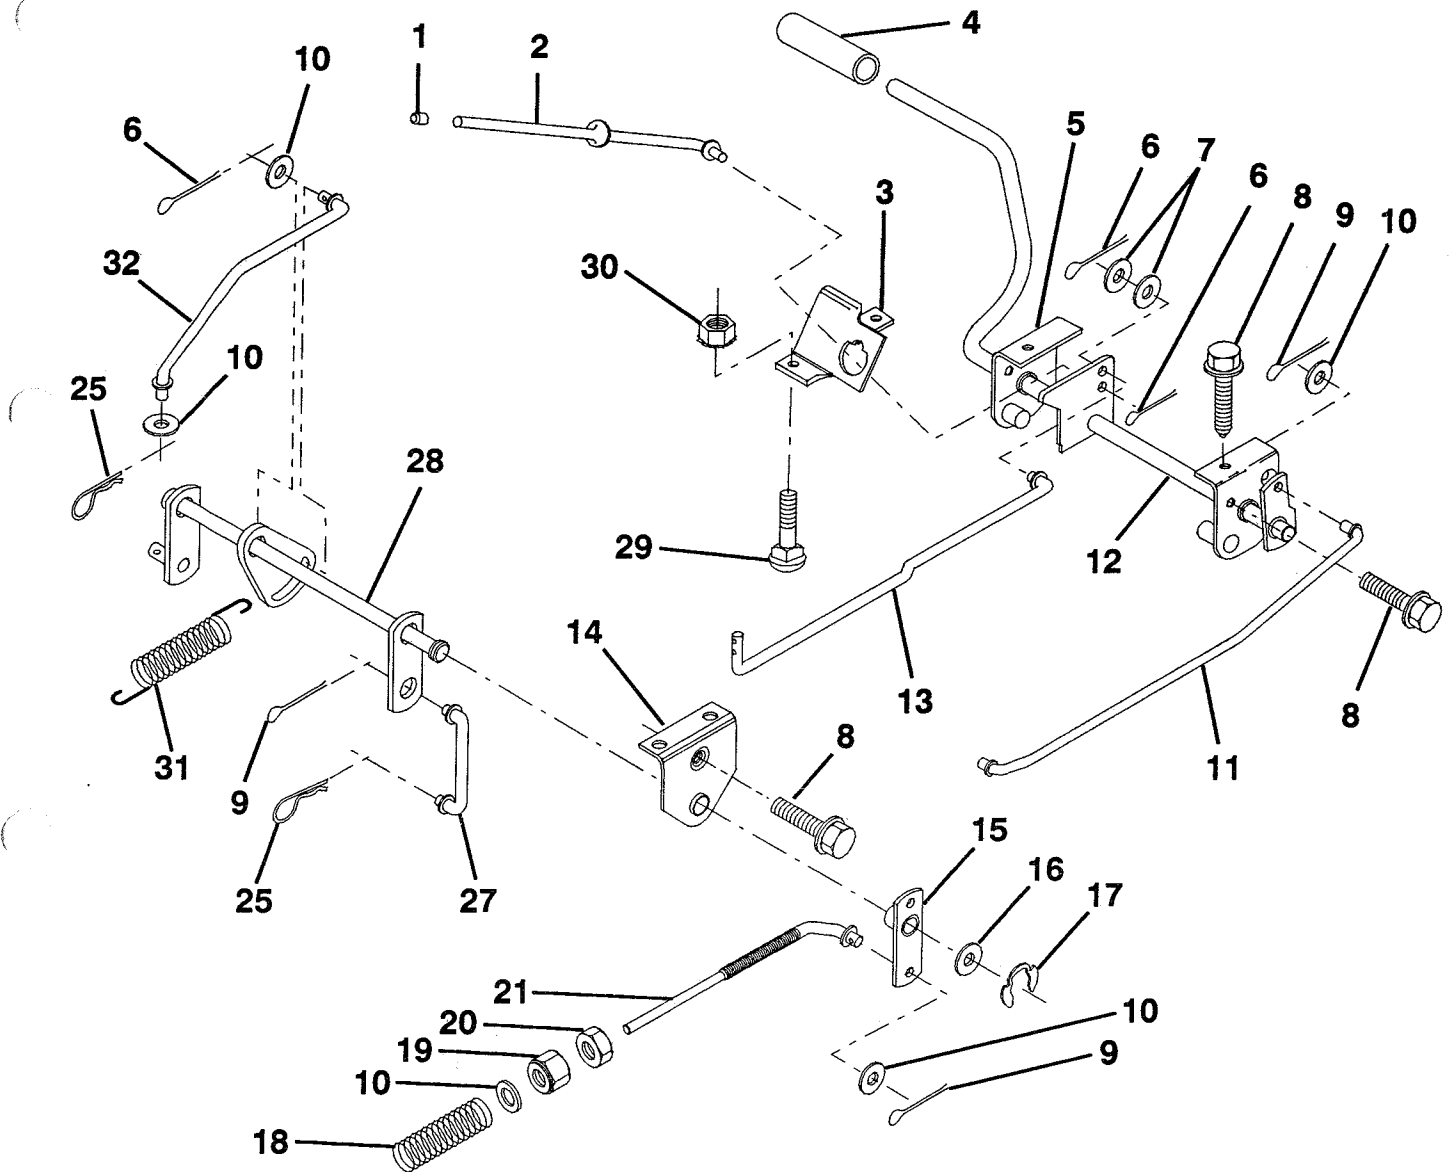

REPAIR PARTS

12.5 HP 38" LAWN TRACTOR-MODEL NO. LT120 (HA125R38B), PRODUCT NO. 954 00 04-92

BRAKE / REAR MOWER LIFT ASSEMBLY

KEY NO.	PART NO.	DESCRIPTION	KEY NO.	PART NO.	DESCRIPTION
1	532071673	Cap, Plunger	16	819251816	Washer 25/32 x 1-1/8 x 16 Gauge
2	532123436	Rod, Parking Brake	17	812000034	Ring, Klip
3	532123437	Bracket, Parking Brake	18	532106888	Spring, Brake Rod
4	532008156	Cover, Pedal	19	873350600	Nut, Hex, Jam 3/8-16 UNC
5	532132205	Bracket, Clutch/Brake Pedal, L.H.	20	873800600	Locknut, Hex, with Washer Insert 3/8-16 UNC
6	876020312	Pin, Cotter 3/32 x 3/4	21	532131460	Rod, Brake, Rear
7	819131016	Washer 13/32 x 5/8 x 16 Gauge	25	532124961	Spring, Retainer
8	817490508	Screw, Hex Head, Thd., Roll. 5/16-18 x 1/2	27	532136780	Link, Lift, Rear
9	876020412	Pin, Cotter 1/8 x 3/4	28	532136779	Assembly, Rear Mower Lift
10	819131316	Washer 13/32 x 13/16 x 16 Gauge	29	872110506	Bolt, Carriage 5/16-18 UNC x 3/4
11	532123543	Rod, Brake, Front	30	873510500	Nut, Hex, Keps 5/16-16 UNC
12	532136263	Assembly, Clutch/Brake Pedal	31	532133095	Spring, Counterbalance
13	532123394	Rod, Clutch	32	532133721	Link, Lift Lever
14	532121978	Bracket, Lift Shaft			
15	532123641	Assembly, Brake, Pivot, Arm			

NOTE: All component dimensions given in U.S. inches
1 inch = 25.4 mm

HARDWARE SHOWN LARGER FOR EASIER IDENTIFICATION