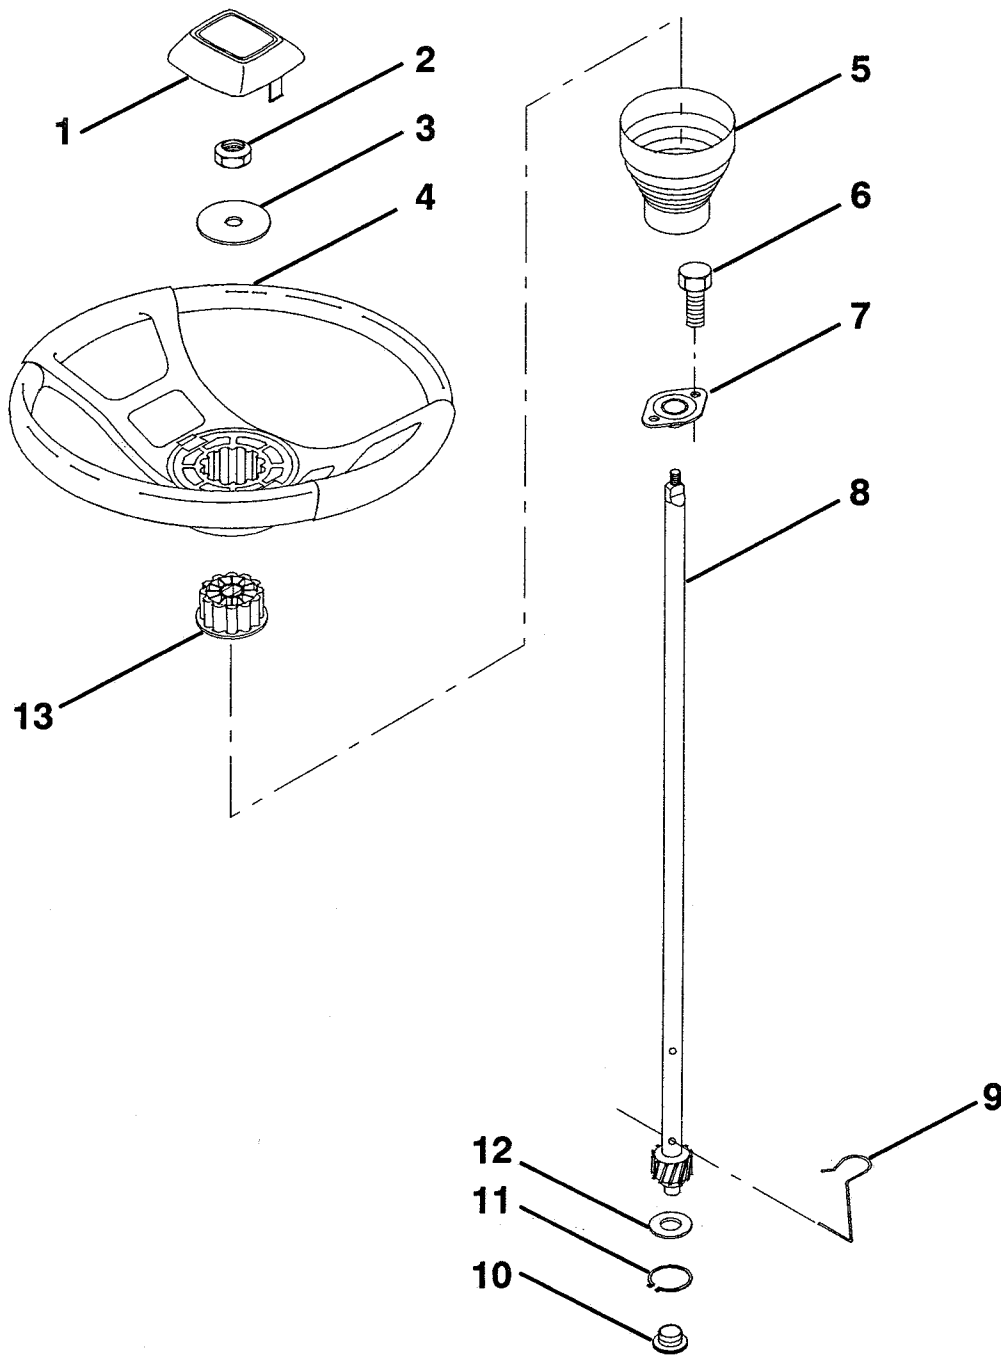

REPAIR PARTS

12.5 HP 38" LAWN TRACTOR-MODEL NO. LT120 (HA125R38B), PRODUCT NO. 954 00 04-92
STEERING WHEEL

KEY NO.	PART NO.	DESCRIPTION
1	532124416	Insert, Steering Wheel
2	532124701	Locknut 3/8-24 UNF
3	819133808	Washer 12/32 x 2-3/8 x 8 Gauge
4	532124415	Steering Wheel
5	532127396	Sleeve, Steering
6	817431008	Screw, Hex Head #10-16 x 1/2
7	532102803	Bushing, Steering
8	532123651	Shaft, Steering

KEY NO.	PART NO.	DESCRIPTION
9	532124210	Clip, Steering
10	532123438	Bushing, Lower, Steering
11	812000045	Ring, Retaining
12	819211616	Washer 21/32 x 1 x 16 Gauge
13	532104820	Adaptor, Steering Wheel

NOTE: All component dimensions given in U.S. inches
1 inch = 25.4 mm

HARDWARE SHOWN LARGER FOR EASIER IDENTIFICATION