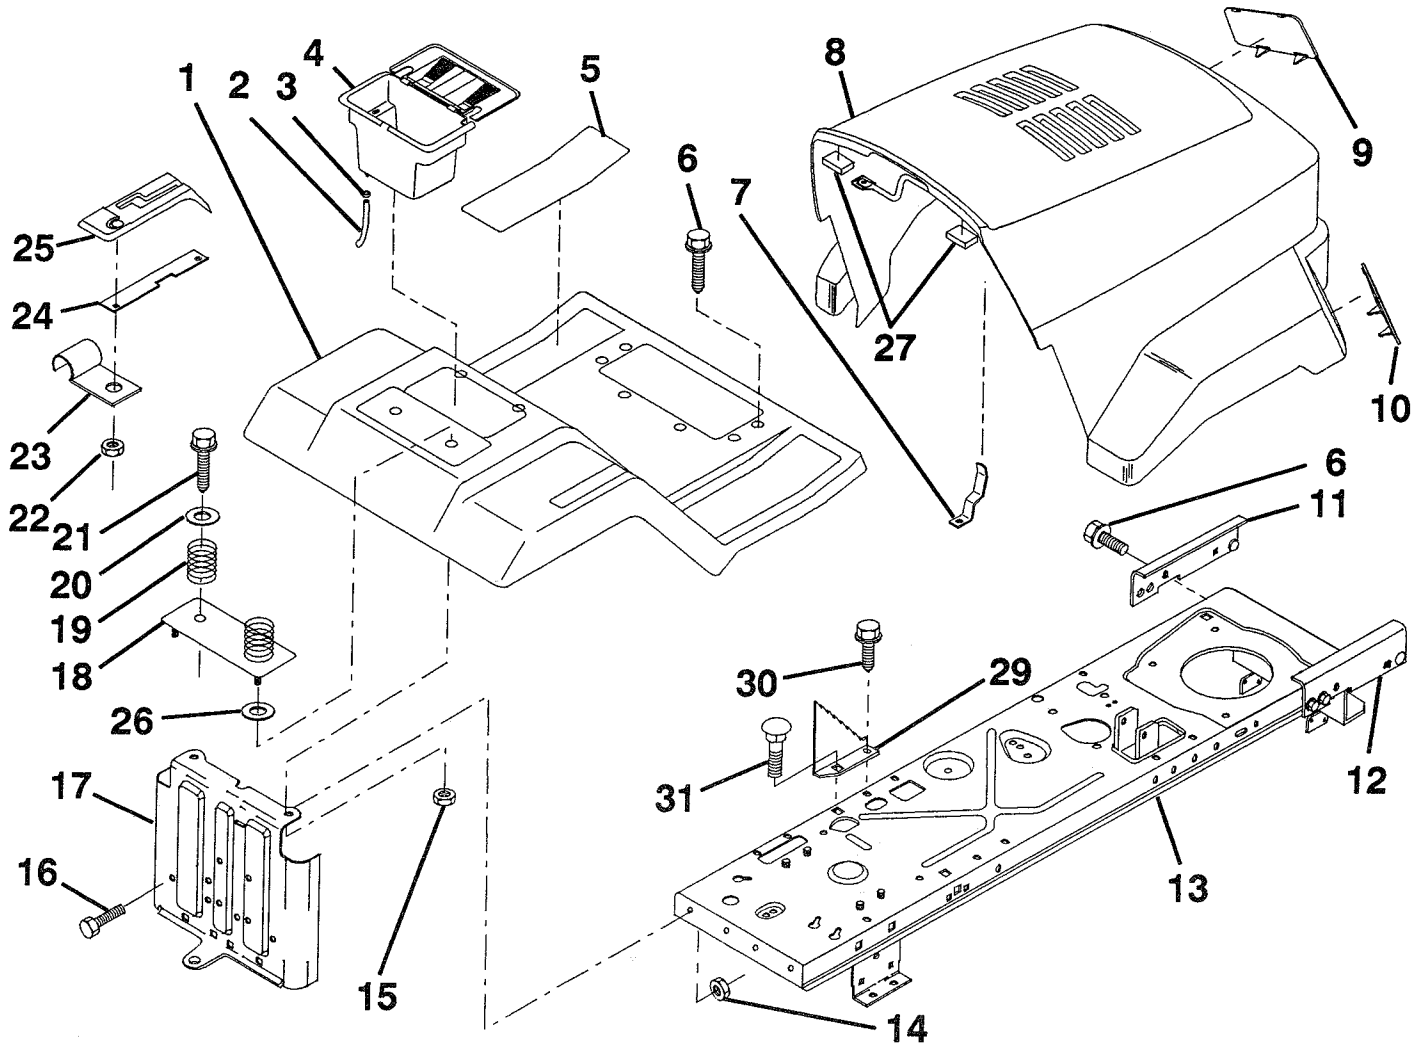

REPAIR PARTS

12.5 HP 38" LAWN TRACTOR-MODEL NO. LT120 (HA125R38B), PRODUCT NO. 954 00 04-92
FENDER/CHASSIS

KEY NO.	PART NO.	DESCRIPTION	KEY NO.	PART NO.	DESCRIPTION
1	532125434	Fender/Foostrest	17	532127880	Drawbar
2	532109238	Tube, Battery Drain	18	532125142	Plate Assembly, Battery
3	532109596	Clamp, Hose	19	532124181	Spring, Compression, Seat
4	532129965	Case, Battery	20	819132012	Washer 13/32 x 1-1/4 x 12 Gauge
5	532126700	Pad, Foostrest	21	817490612	Screw, Hex Washer Head, Thd., Roll. 3/8-16 x 3/4
6	817490516	Screw, Hex Washer Head, Thd., Roll. 5/16-18 x 1	22	532124346	Nut, Self-Threading, Washer Head 3/16
7	532131318	Latch, Hood	23	532126470	Clip, Insulated
8	532131053	Hood/Grill Assembly (Includes Key Numbers 21 and 22)	24	532124307	Bar, Shift Lock
9	532130986	Lens, L.H.	25	532126995	Console, Shift Control
10	532130985	Lens, R.H.	26	819091413	Washer 9/32 x 7/8 x 13 Gauge
11	532128449	Pivot Bracket Assembly, L.H.	27	532126938	Bumper, Hood
12	532128808	Pivot Bracket Assembly, R.H.	29	532132562	Plate, Depth Stop
13	532137097	Assembly, Frame	30	817490508	Screw, Thd., Roll. 5/16-18 x 1/2
14	873680500	Nut, Hex, Crownlock 5/16-18	31	872110506	Bolt, Carriage 5/16-18 x 3/4
15	873510400	Nut, Hex, Keps 1/4-20 UNC	NOTE: All component dimensions given in U.S. inches		
16	874760512	Bolt, Hex Head 5/16-18 UNC x 3/4	1 inch = 25.4 mm		

HARDWARE SHOWN LARGER FOR EASIER IDENTIFICATION