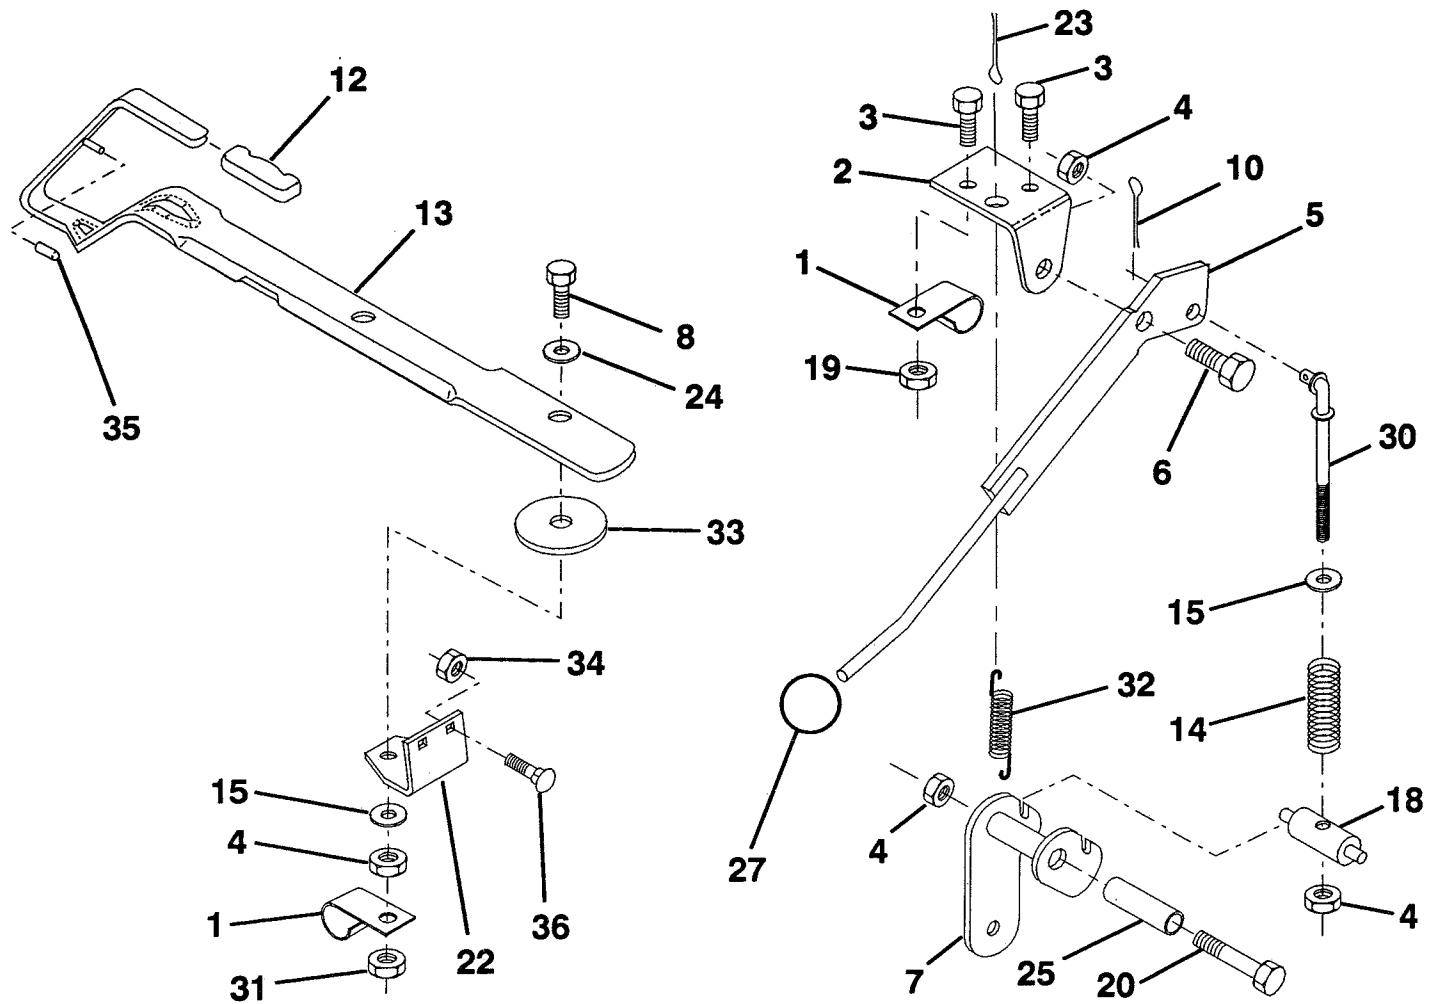

REPAIR PARTS

12.5 HP 38" LAWN TRACTOR-MODEL NO. LT120 (HA125R38B), PRODUCT NO. 954 00 04-92

MOWER LIFT LEVER

KEY NO.	PART NO.	DESCRIPTION
1	532126470	Clip, Insulated
2	532122018	Bracket, Mower Clutch
3	874780408	Bolt, Hex Head, Fin. 1/4-20 UNC x 1/2 Grade 5
4	873680600	Nut, Crownlock 3/8-16 UNC
5	532132552	Assembly, Clutch Lever
6	532106451	Bolt, Shoulder
7	532135110	Assembly, Mower Clutch Arm
8	874930624	Bolt, Hex Head 3/8-16 UNC x 1-1/2
10	876020412	Pin, Cotter 1/8 x 3/4
12	532122027	Handle, Lift Lever
13	532136658	Assembly, Lift Handle
14	532133939	Spring, Compression
15	819131616	Washer 13/32 x 1 x 11 Gauge
18	532135107	Trunnion, Threaded 3/8-16
19	873680400	Nut, Crownlock 1/4-20

KEY NO.	PART NO.	DESCRIPTION
20	874760644	Bolt, Hex Head, Fin. 3/8-16 UNC x 2-3/4
22	532132561	Bracket, Lift Lever
23	876020312	Pin, Cotter 3/32 x 3/4
24	532007672	Washer 25/64 x 1-1/4 x 12 Gauge
25	532121933	Tube, Spacer
27	532121466	Knob
30	532135039	Rod, Tension, Clutch
31	873930600	Nut, Centerlock
32	532133435	Spring, Extension, Return
33	532062333	Washer .390 x 1.437 x .074
34	873680500	Nut, Crownlock 5/16-18
35	532133603	Cap, Vinyl, Red
36	872140506	Bolt, Carriage 5/16-18 x 3/4

NOTE: All component dimensions given in U.S. inches
1 inch = 25.4 mm

HARDWARE SHOWN LARGER FOR EASIER IDENTIFICATION