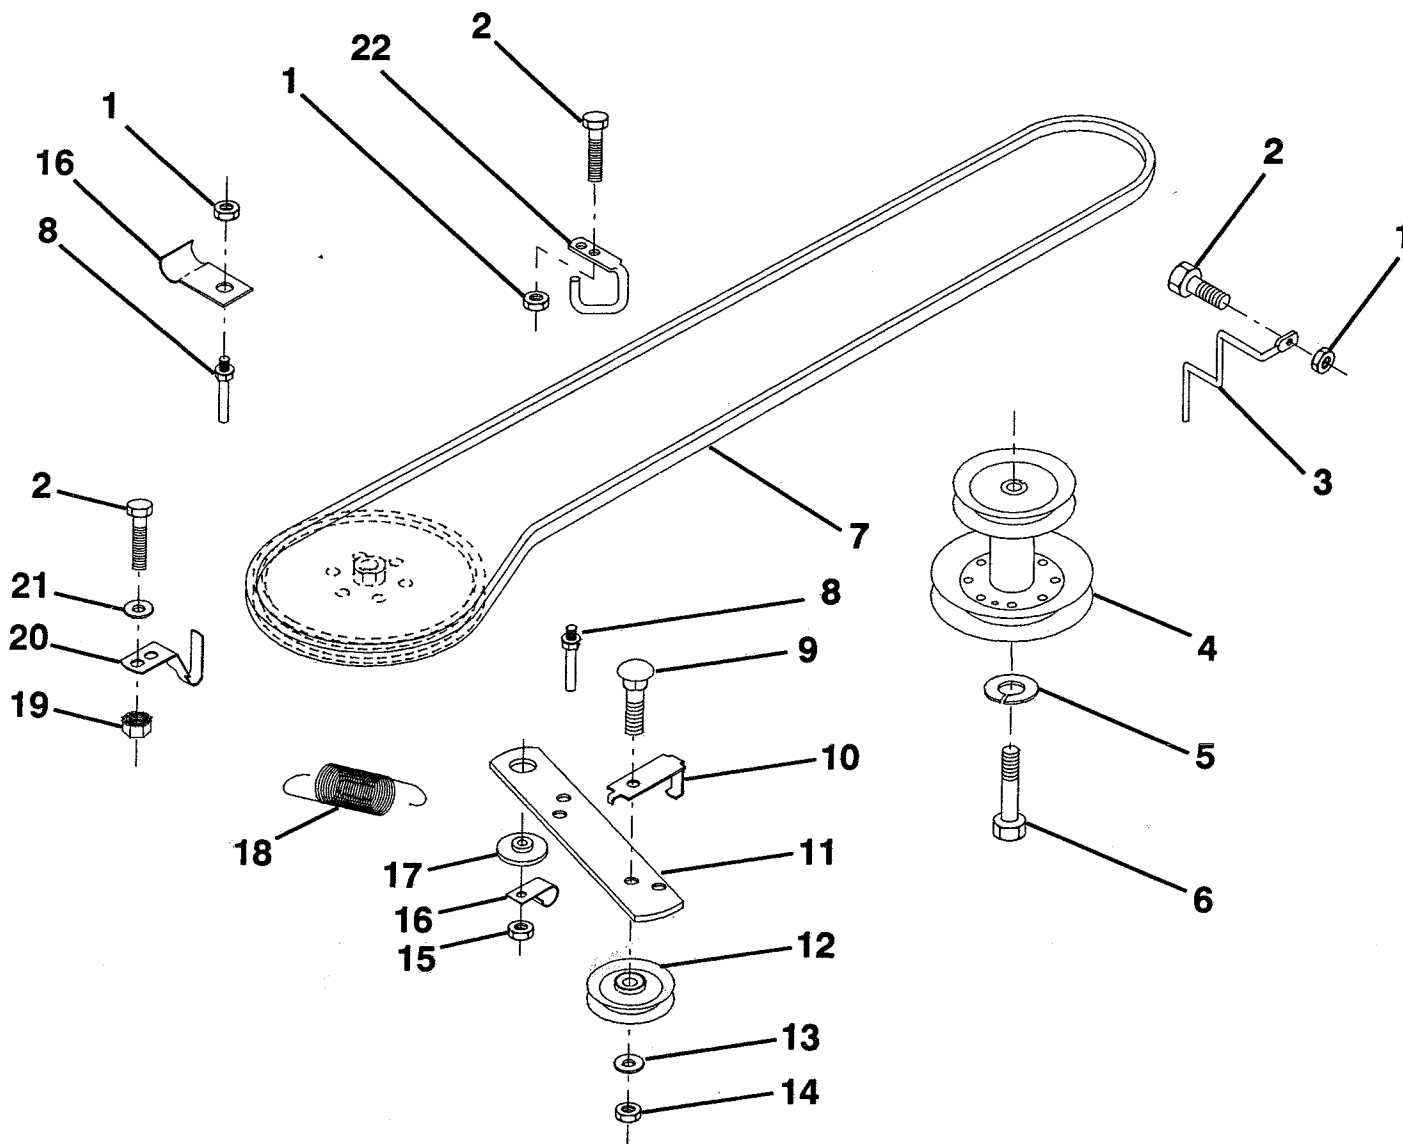

REPAIR PARTS

12.5 HP 38" LAWN TRACTOR-MODEL NO. LT120 (HA125R38B), PRODUCT NO. 954 00 04-92
GROUND DRIVE

KEY NO.	PART NO.	DESCRIPTION	KEY NO.	PART NO.	DESCRIPTION
1	873680500	Nut, Crownlock 5/16-18	13	819131316	Washer 13/32 x 13/16 x 16 Gauge
2	874760512	Bolt, Hex Head 5/16-18 UNC x 3/4	14	873930600	Nut, Hex, Centerlock 3/8-16 UNC
3	532132946	Keeper, Mower Drive, R.H.	15	873680600	Nut, Hex, Crownlock 3/8-16 UNC
4	532135036	Pulley, Engine	16	532126471	Clip, Insulated
5	810040700	Washer, Lock 7/16	17	532122052	Spacer, Retainer
6	871130748	Bolt, Hex Hd. 7/16-20 UNF Grade 8	18	532131459	Spring, Extension
7	532126520	Traction, V-Belt Drive	19	873510500	Nut, Hex, Keps 5/16-18 UNC
8	532123405	Keeper, T/A, Ground Drive Belt	20	532123891	Keeper, T/A, Ground Drive Belt
9	872140612	Bolt, Carriage 3/8-16 UNC x 1-1/2	21	819111016	Washer 11/32 x 5/8 x 16 Gauge
10	532123396	Keeper, Ground Drive Belt Idler	22	532123404	Keeper, Frame Ground Drive Belt
11	532123395	Arm, Ground Drive Clutch			
12	532004859	Idler, Flat			

NOTE: All component dimensions given in U.S. inches
1 inch = 25.4 mm

HARDWARE SHOWN LARGER FOR EASIER IDENTIFICATION