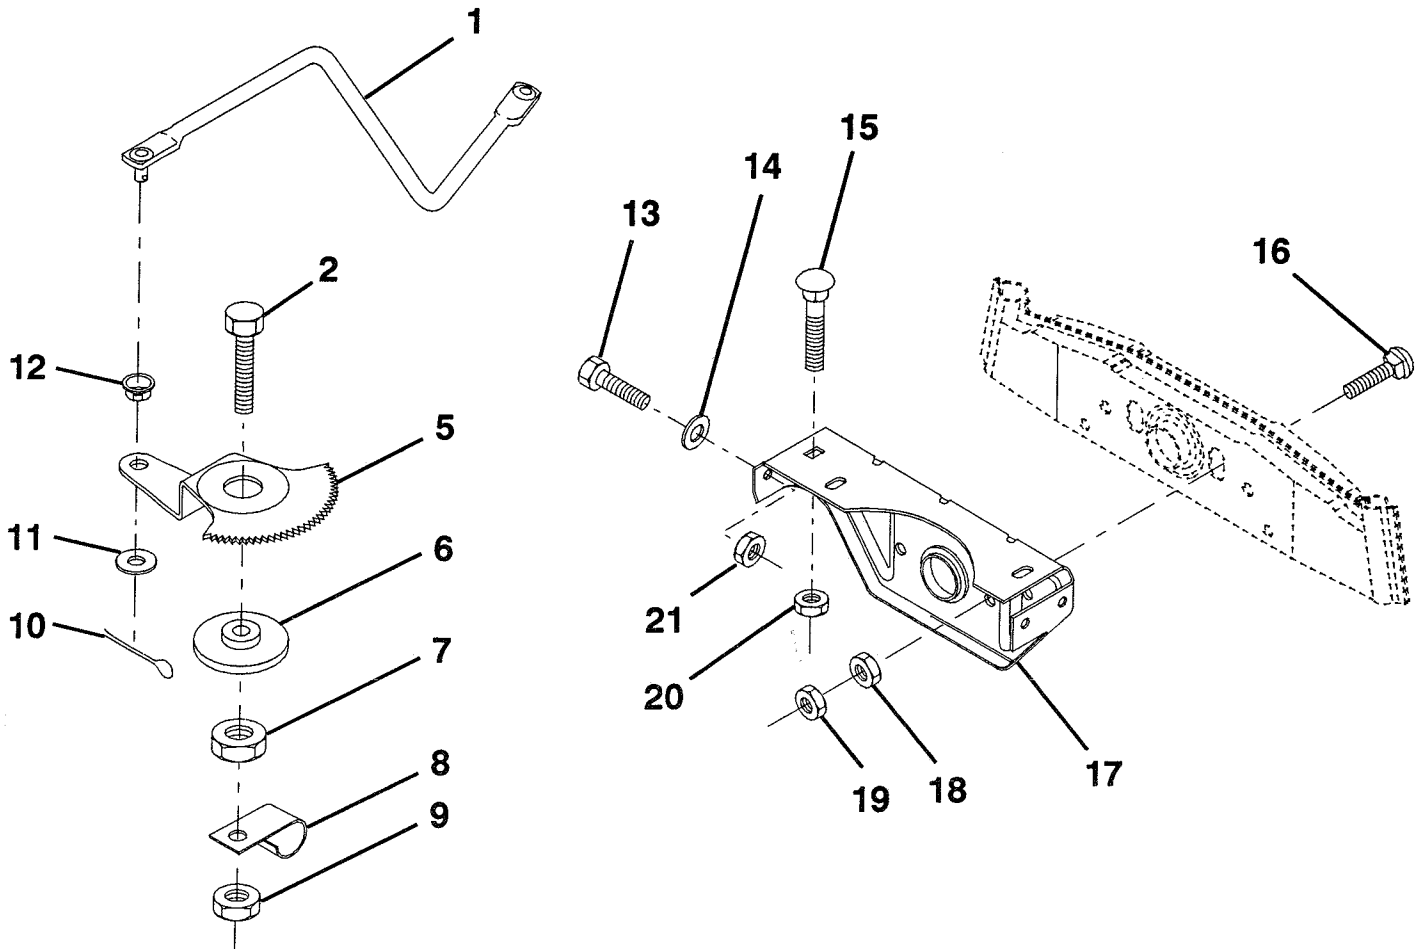

KEY NO.	PART NO.	DESCRIPTION
17	872110404	Bolt, Carriage 1/4-20 x 1/2 Grade 5
18	532131886	Support Assembly, Dash
19	532134744	Brace, Cross
20	817060408	Screw, Self-Tapping 1/4-20 x 1/2
21	532134014	Plug, Dome, Black

KEY NO.	PART NO.	DESCRIPTION
1	532124416	Insert, Steering Wheel
2	532124701	Locknut 3/8-24 UNF
3	819133808	Washer 12/32 x 2-3/8 x 8 Gauge
4	532124415	Steering Wheel
5	532127396	Sleeve, Steering
6	817431008	Screw, Hex Head #10-16 x 1/2
7	532102803	Bushing, Steering
8	532123651	Shaft, Steering

KEY NO.	PART NO.	DESCRIPTION
9	532124210	Clip, Steering
10	532123438	Bushing, Lower, Steering
11	812000045	Ring, Retaining
12	819211616	Washer 21/32 x 1 x 16 Gauge
13	532104820	Adaptor, Steering Wheel

KEY NO.	PART NO.	DESCRIPTION
1	532132566	Link, Drag
2	874780828	Bolt, Hex, Fin. 1/2-13 x 1-3/4
5	532121926	Gear, Sector
6	532121927	Bushing
7	873030800	Nut, Heavy Hex, Top Lock 1/2-13 UNC
8	532126472	Clip, Insulated
9	873680800	Nut, Crownlock 3/8-16
10	876020412	Pin, Cotter 1/8 x 3/4
11	819131316	Washer 13/32 x 13/16 x 16 Gauge
12	532126847	Bushing