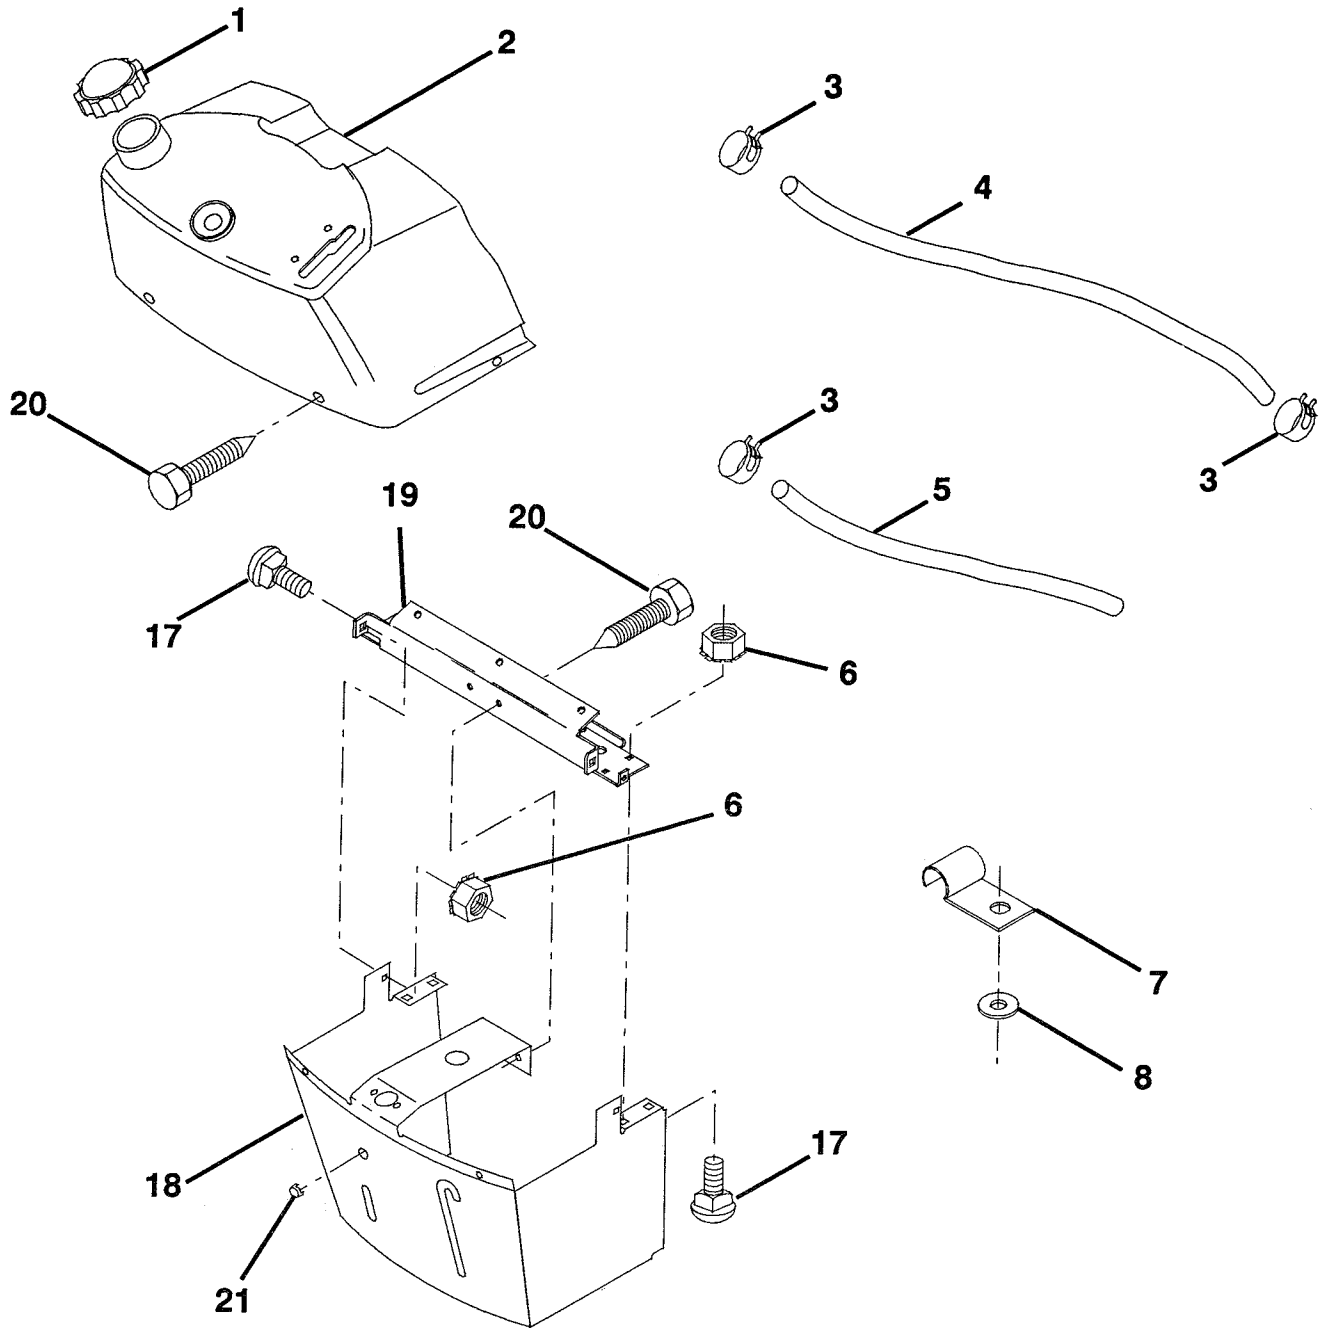

HARDWARE SHOWN LARGER FOR EASIER IDENTIFICATION

REPAIR PARTS

12.5 HP 38" LAWN TRACTOR-MODEL NO. LT120 (HA125R38B), PRODUCT NO. 954 00 04-92
SEAT

KEY NO.	PART NO.	DESCRIPTION
1	872050411	Bolt, Carriage 1/4-20 x 1-3/8
2	532127398	Seat
3	874641008	Screw, Slotted Pan Head #10-32 x 1/2
4	873680500	Nut, Hex, Crownlock 5/16-18
5	532105529	Bolt, Shoulder 5/16-18 UNC
6	532124967	Clip, Insulated
7	873951000	Nut, Hex, Keps #10-32 UNF
8	874760612	Bolt, Hex, Fin. 3/8-16 UNC x 3/4
9	532126656	Bracket, Pivot, Seat
10	532126471	Clip, Insulated
11	819133210	Washer 12/32 x 2 x 10 Gauge
12	873680600	Nut, Hex, Crownlock 3/8-16 UNC

KEY NO.	PART NO.	DESCRIPTION
13	532120068	Knob, Seat
15	819171912	Washer 17/32 x 1-3/16 x 12 Gauge
16	532127018	Bolt, Shoulder
17	532121251	Strip, Foam
18	532123976	Nut, Hex, Large, Flange Lock
19	532121248	Bushing, Snap
20	532121250	Spring, Compression
21	532134300	Spacer, Split, Large .28 Id. x .96
22	532121246	Bracket, Switch Mounting
23	532131451	Pan, Seat

DASH

KEY NO.	PART NO.	DESCRIPTION
1	532132735	Cap, Fuel Tank
2	532138395	Assembly, Dash & Fuel Tank
3	532123487	Clamp, Hose
4	532008544	Line, Fuel
5	532008548	Line, Fuel
6	873510400	Nut, Hex, Keps 1/4-20
7	532124996	Clip, Fuel Line
8	819091216	Washer 9/32 x 3/4 x 16 Gauge

KEY NO.	PART NO.	DESCRIPTION
17	872110404	Bolt, Carriage 1/4-20 x 1/2 Grade 5
18	532131886	Support Assembly, Dash
19	532134744	Brace, Cross
20	817060408	Screw, Self-Tapping 1/4-20 x 1/2
21	532134014	Plug, Dome, Black