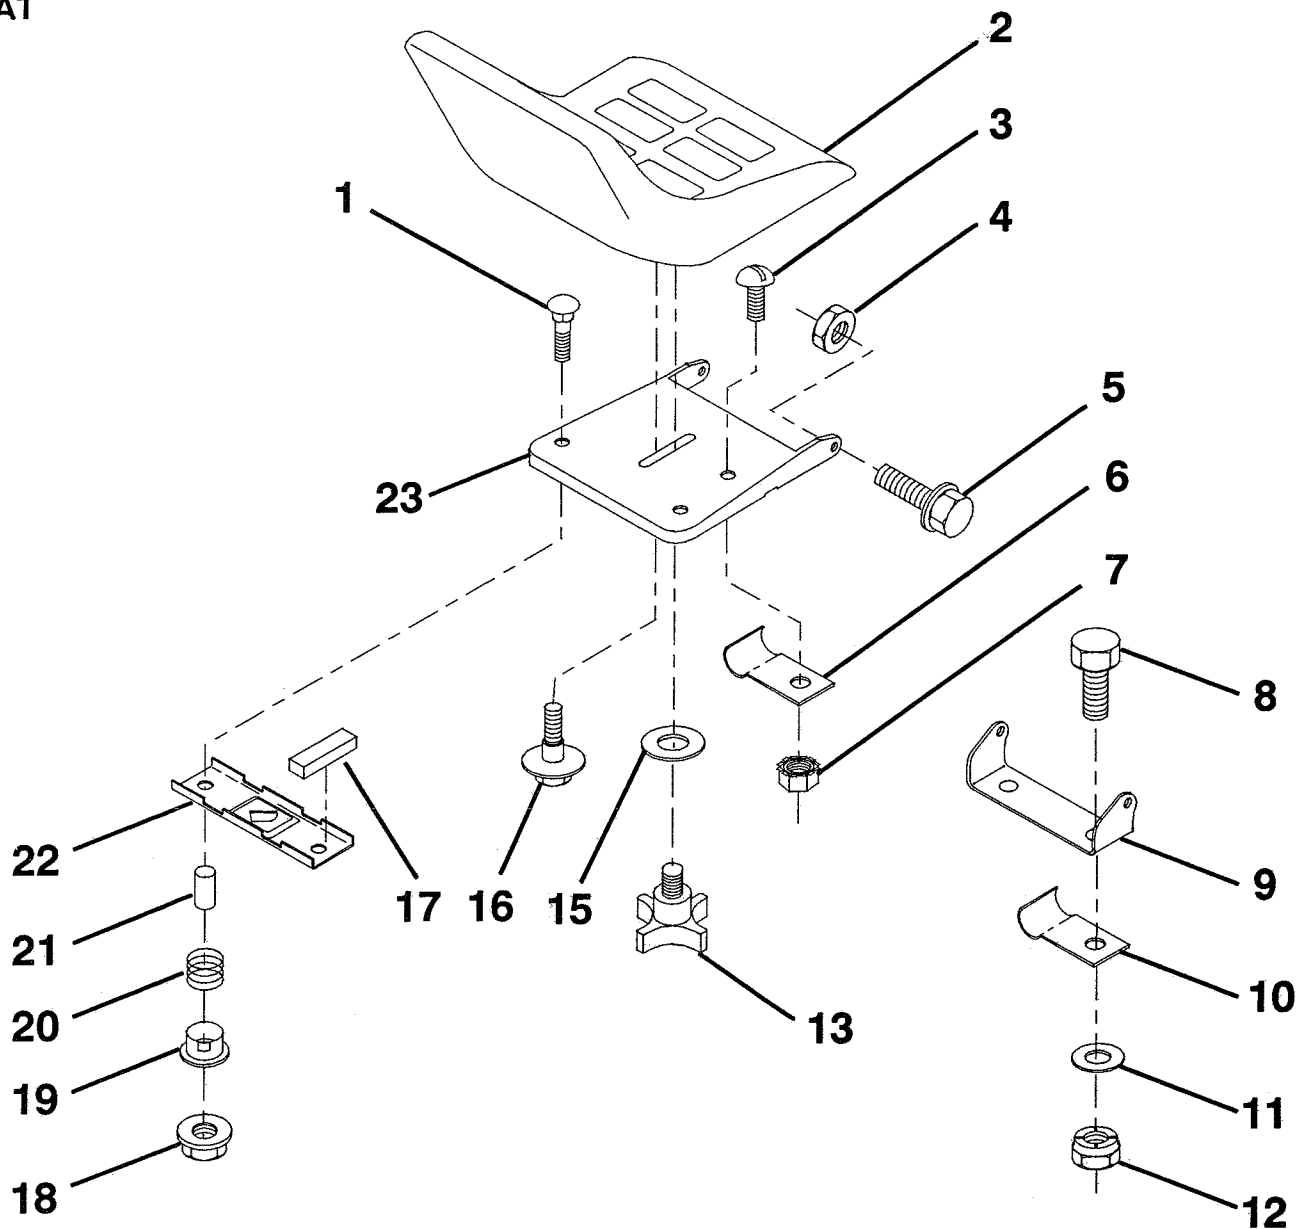

REPAIR PARTS

12.5 HP 38" LAWN TRACTOR-MODEL NO. LT120 (HA125R38B), PRODUCT NO. 954 00 04-92
SEAT

KEY NO.	PART NO.	DESCRIPTION
1	872050411	Bolt, Carriage 1/4-20 x 1-3/8
2	532127398	Seat
3	874641008	Screw, Slotted Pan Head #10-32 x 1/2
4	873680500	Nut, Hex, Crownlock 5/16-18
5	532105529	Bolt, Shoulder 5/16-18 UNC
6	532124967	Clip, Insulated
7	873951000	Nut, Hex, Keps #10-32 UNF
8	874760612	Bolt, Hex, Fin. 3/8-16 UNC x 3/4
9	532126656	Bracket, Pivot, Seat
10	532126471	Clip, Insulated
11	819133210	Washer 12/32 x 2 x 10 Gauge
12	873680600	Nut, Hex, Crownlock 3/8-16 UNC

KEY NO.	PART NO.	DESCRIPTION
13	532120068	Knob, Seat
15	819171912	Washer 17/32 x 1-3/16 x 12 Gauge
16	532127018	Bolt, Shoulder
17	532121251	Strip, Foam
18	532123976	Nut, Hex, Large, Flange Lock
19	532121248	Bushing, Snap
20	532121250	Spring, Compression
21	532134300	Spacer, Split, Large .28 Id. x .96
22	532121246	Bracket, Switch Mounting
23	532131451	Pan, Seat

NOTE: All component dimensions given in U.S. inches
1 inch = 25.4 mm

HARDWARE SHOWN LARGER FOR EASIER IDENTIFICATION