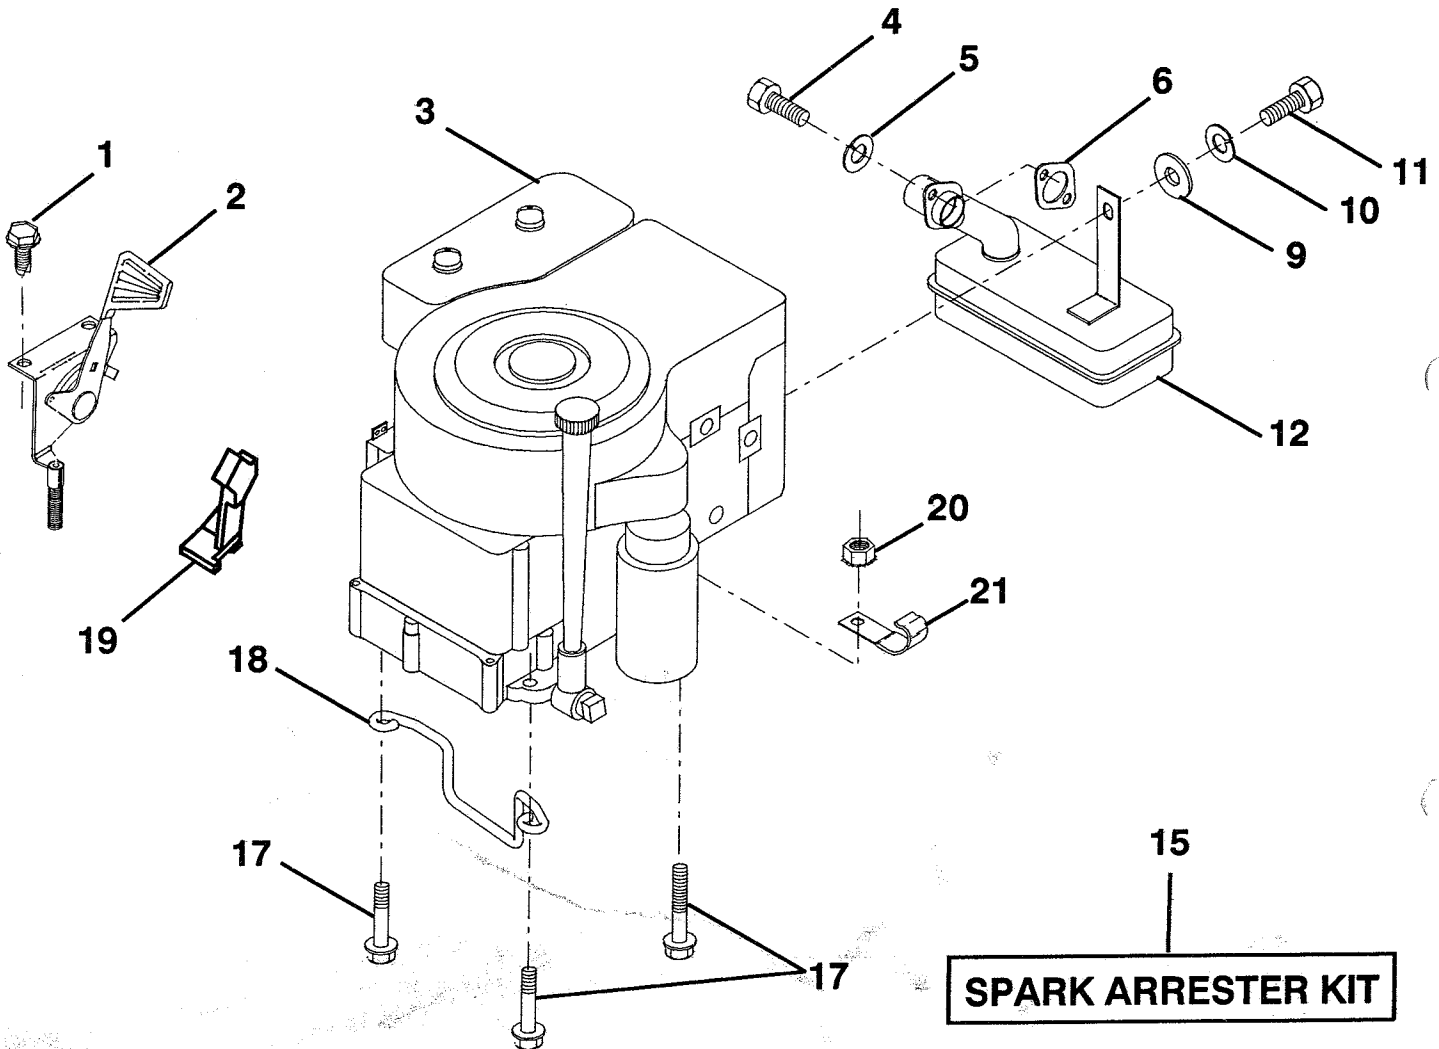

REPAIR PARTS

12.5 HP 38" LAWN TRACTOR-MODEL NO. LT120 (HA125R38B), PRODUCT NO. 954 00 04-92
ENGINE

KEY NO.	PART NO.	DESCRIPTION
1	817060408	Screw, Hex Head, Thread Cutting 1/4-20 x 1/2
2	532133025	Control, Throttle
3	---	Engine, Briggs & Stratton, 12.5 HP, Model #286707, Type #0441-01
4	871070512	Screw, Hex Cap Hd. 5/16-18 x 3/4
5	810040500	Washer, Lock, Heavy Helical Spring 5/16
6	532125593	Gasket, Exhaust
9	819101216	Washer 5/16 x 3/4 x 16 Gauge
10	810040400	Washer, Lock, Heavy Helical Spring 1/4

KEY NO.	PART NO.	DESCRIPTION
11	874760412	Bolt, Hex, Fin. 1/4-20 UNC x 3/4
12	532137437	Muffler
15	532137180	Arrester, Spark (Optional Equipment)
17	817490624	Screw, Hex Washer Head, Thd., Roll. 3/8-16 x 1-1/2
18	532126636	Keeper, Ground Drive Belt
19	532127951	Stop, Throttle
20	873510600	Nut, Hex, Keps 3/8-16
21	532124996	Clip, Fuel Line

NOTE: All component dimensions given in U.S. inches
1 inch = 25.4 mm

HARDWARE SHOWN LARGER FOR EASIER IDENTIFICATION