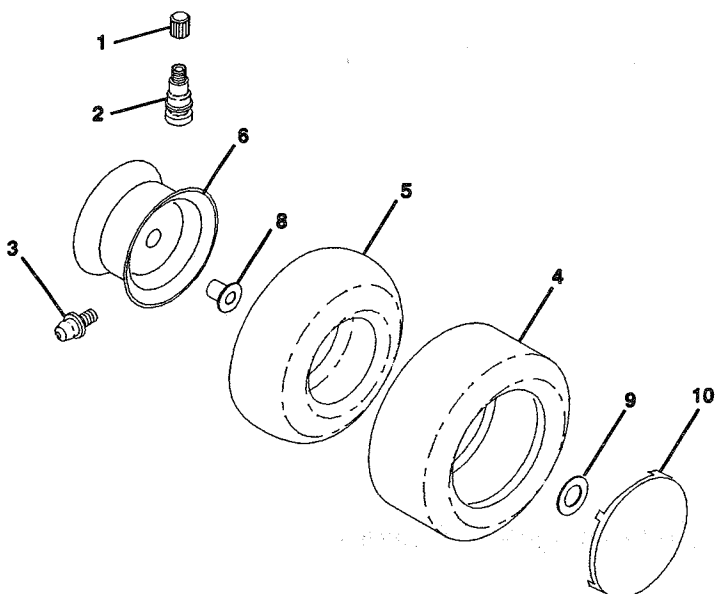

WHEELS & TIRES

KEY NO.	PART NO.	DESCRIPTION
1	532059192	Cap, Valve Stem
2	532065139	Stem, Valve
3	532124957	Fitting, Grease (Front Wheels Only)
4	532132696	Tire, Front
	532132703	Tire, Rear
5	532059904	Tube, Front Tire (Optional - Service Item Only)
	532008134	Tube, Rear Tire (Optional - Service Item Only)
6	532124972	Rim, Front
	532124973	Rim, Rear
8	532124959	Bearing Flange
9	532121748	Washer 25/32 x 1-5/8 x 16 Gauge
10	532124577	Cover, Wheel, Front, 6"
	532124578	Cover, Wheel, Rear, 8"

NOTE: All component dimensions given in U.S. inches
1 inch = 25.4 mm