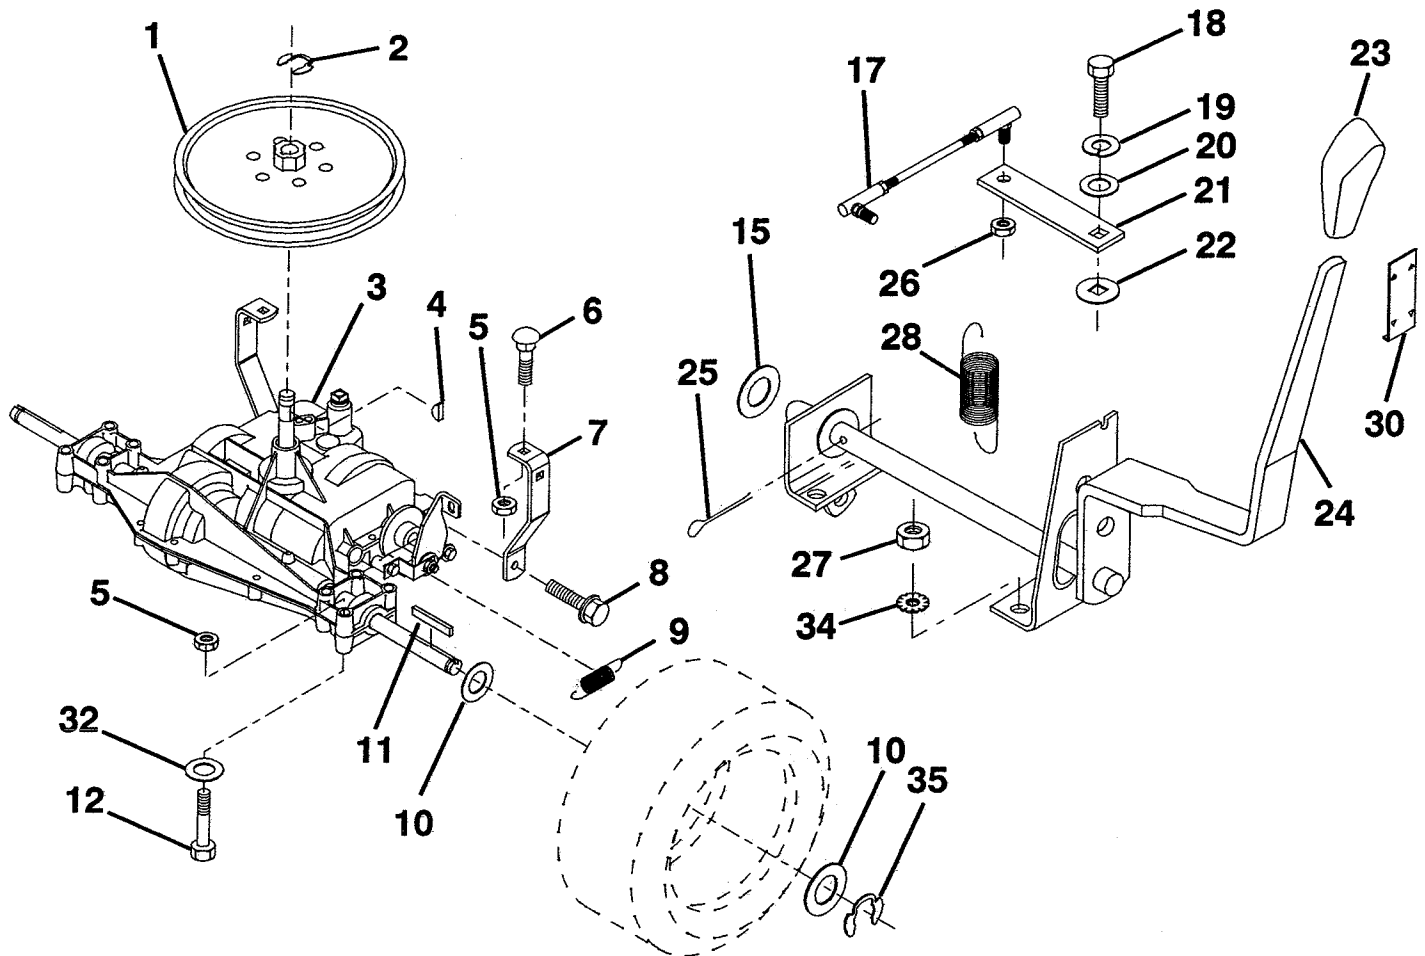

REPAIR PARTS

12.5 HP 38" LAWN TRACTOR-MODEL NO. LT120 (HA125R38B), PRODUCT NO. 954 00 04-92

TRANSAXLE

KEY NO.	PART NO.	DESCRIPTION
1	532123385	Pulley
2	812000028	Ring, Retainer
3	532127054	Transaxle, Peerless, 6 Speed, Model Number 930-028
4	532125096	Key, Woodruff #9
5	873680500	Nut, Crownlock 5/16-18
6	872140506	Bolt, Carriage 5/16-18 UNC x 3/4
7	532123378	Strap, Torque
8	817490512	Screw 5/16-18 x 3/4
9	532110422	Spring, Brake
10	532121749	Washer 25/32 x 1-1/4 x 16 Gauge
11	532123583	Key, Square
12	874760540	Bolt, Hex, Fin. 5/16-18 x 2-1/2
15	819171616	Washer 17/32 x 1 x 16 Gauge
17	532126293	Link, Shift
18	871040412	Bolt, Hex, Fin. 1/4-28 UNF x 3/4 Grade 8

KEY NO.	PART NO.	DESCRIPTION
19	810040400	Washer, Lock 1/4
20	819091210	Washer 9/32 x 3/4 x 10 Gauge
21	532126292	Arm, Shift
22	532105701	Washer, Shift Plate
23	532122011	Knob, Golfclub
24	532128202	Handle Assembly, Shift
25	876020416	Pin, Cotter 1/8 x 1
26	873810500	Locknut 5/16-24 UNF
27	873510500	Nut, Hex, Keps 5/16-18
28	532128085	Extension, Spring
30	532123692	Retainer Knob
32	819111116	Washer 11/32 x 11/16 x 16 Gauge
34	811050500	Washer, External Tooth 5/16
35	812000001	E-Ring

NOTE: All component dimensions given in U.S. inches
1 inch = 25.4 mm

HARDWARE SHOWN LARGER FOR EASIER IDENTIFICATION