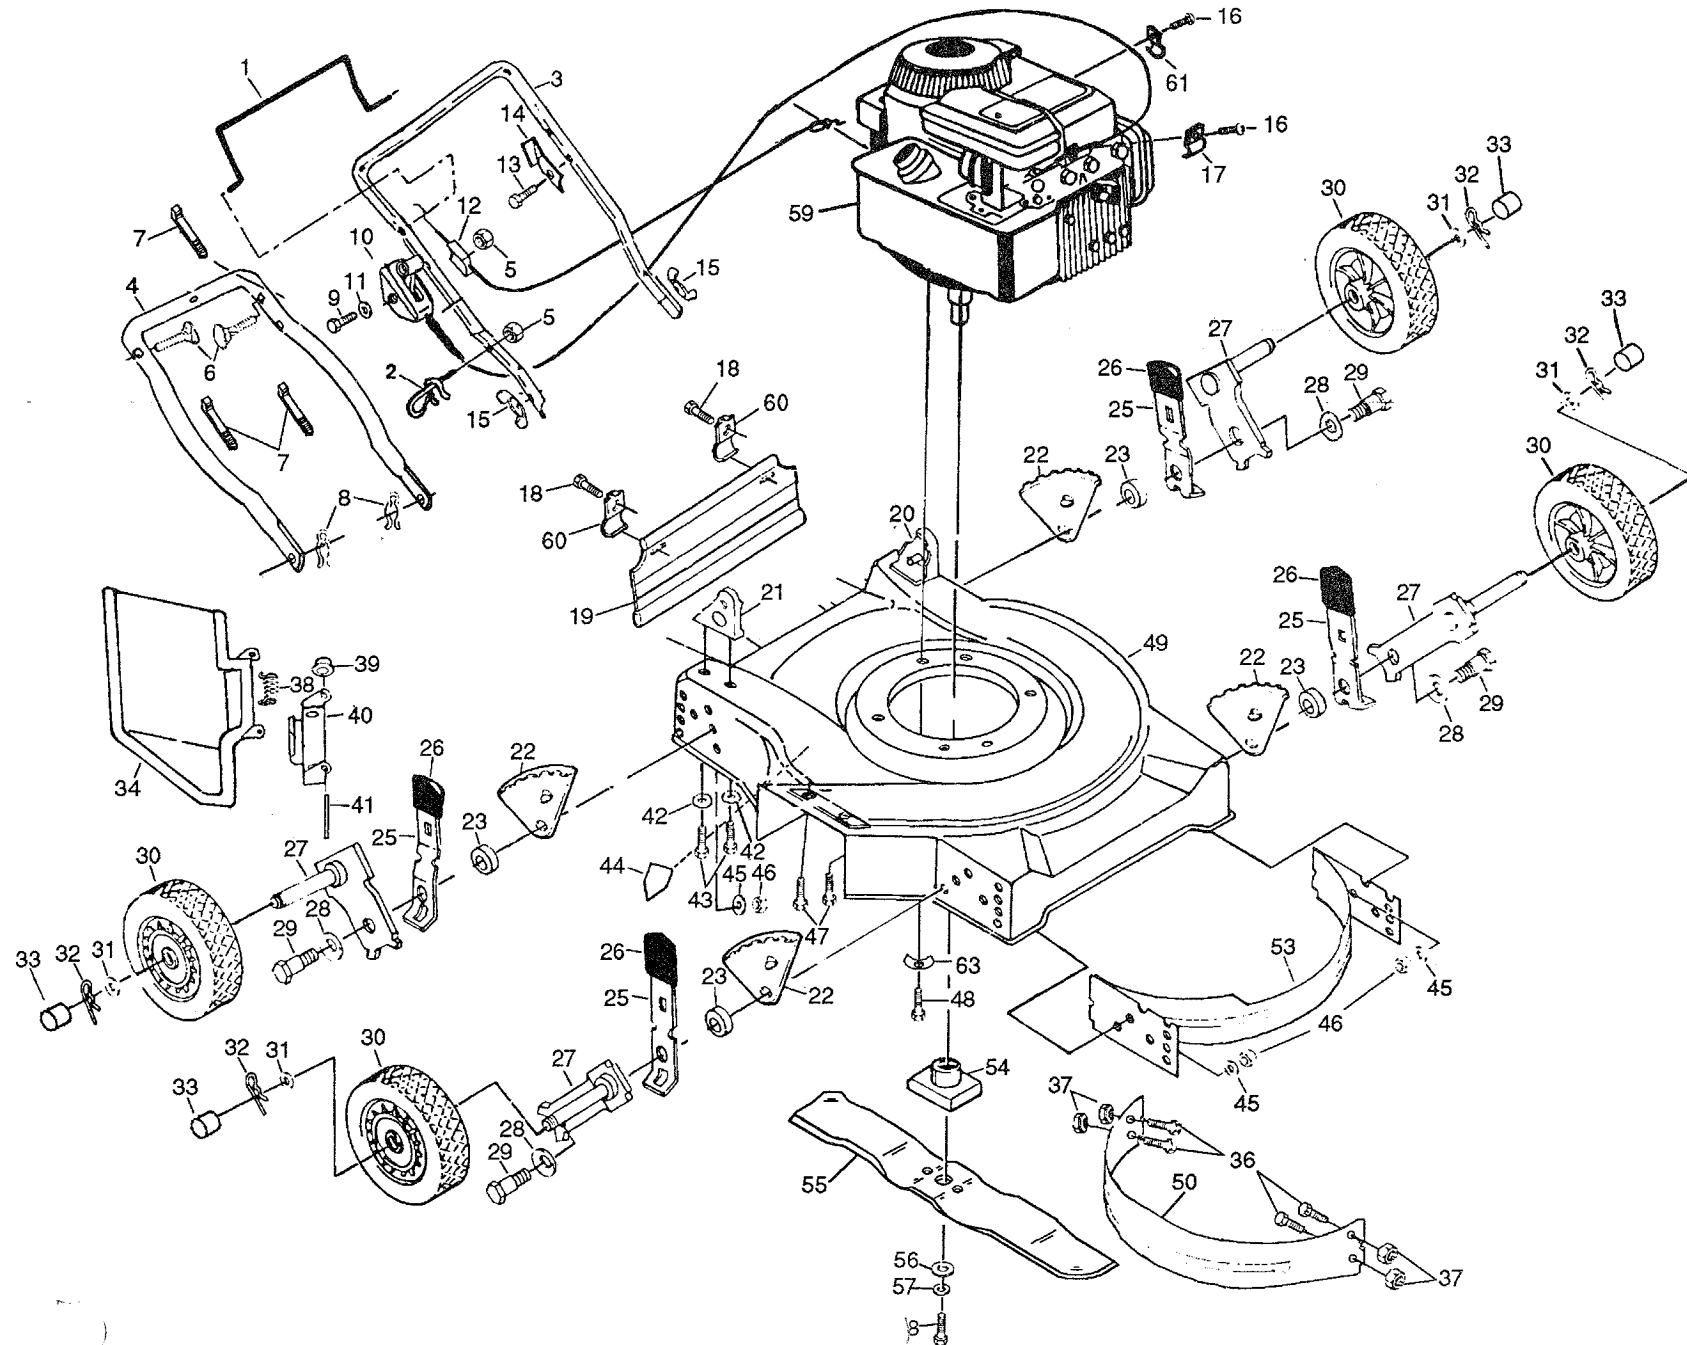

REPAIR PARTS

20" ROTARY LAWN MOWER - - MODEL NO. MC20375A

REPAIR PARTS

20" ROTARY LAWN MOWER- - MODEL NO. MC20375A

| KEY PART NO. | NO. | DESCRIPTION | KEY PART NO. | NO. | DESCRIPTION |
|--------------|------------|--|--------------|------------|--|
| 1 | 86902 | Control Bar | 34 | 752052 | Discharge Guard |
| 2 | 132001 | Rope Guide | 36 | 74961008 | Screw, Mach. 10-24 x .50 |
| 3 | 132649X479 | Upper Handle | 37 | 69180 | Locknut 10-24 |
| 4 | 84676X479 | Lower Handle | 38 | 851855 | Torsion Spring |
| 5 | 63601 | Locknut | 39 | 83731 | Push On Speed Nut |
| 6 | 131959 | Handle Bolt 5/16-18 x 1-3/4 | 40 | 851981X004 | Housing Bracket Assembly |
| 7 | 66426 | Wire Tie | 41 | 801728 | Hinge Rod |
| 8 | 51793 | Hairpin Cotter | 42 | 59289 | Flat Washer |
| 9 | 85692 | Machine Screw 1/4-20 x 2-1/8 | 43 | 55187 | Screw 5/16-18 x 3/4 |
| 10 | 851462 | Throttle Control | 44 | 107339X | Danger Decal |
| 11 | 85723 | Washer | 45 | 61537 | Washer |
| 12 | 851671 | Engine Zone Control Cable | 46 | 751592 | Locknut 3/8-16 |
| 13 | 750097 | Hex Washer Head Screw 10-24 x 1/2 | 47 | 851856 | Hex Head Thd. Rolling Screw 1/4-20 x 3/8 w/ Sems |
| 14 | 850733X004 | Up-Stop Bracket | 48 | 850998 | Hex Head Thread Rolling Screw 3/8-16 x 1 |
| 15 | 128638 | Wing Nut | 49 | 133472 | Mower Housing (Incl. Key #44, 53 & 62) |
| 16 | 83816 | Screw 10 x 5/8 | 50 | 132681X479 | Close Out Plate |
| 17 | 213146 | Cable Clamp | 53 | 133383X479 | Baffle Front |
| 18 | 81276 | Hex Washer Head Tapping Screw 10-24 x 1 /2 | 54 | 850977 | Blade Adapter |
| 19 | 751228 | Rear Deflector | 55 | 133346 | Blade 20" |
| 20 | 63645X419 | Handle Bracket Assembly (Left) | 56 | 851074 | Hardened Washer |
| 21 | 63644X419 | Handle Bracket Assembly (Right) | 57 | 850263 | Helical Lockwasher 3/8 |
| 22 | 850955 | Wheel Adjusting Bracket | 58 | 851084 | Hex Head Screw 3/8-24 x 1-3/8 (Grd. 8) |
| 23 | 84920 | Spacer | 59 | ----- | Engine - Briggs & Stratton Model No. 96902 |
| 25 | 850855X004 | Selector Spring | 60 | 87584X004 | Skirt Brackets |
| 26 | 87877 | Selector Knob | 61 | 850472 | Throttle Clip |
| 27 | 86021X004 | Axle Arm Assembly | 62 | 133379X479 | Baffle Rear (Not Shown) |
| 28 | 62335 | Belleville Washer | 63 | 851201X004 | Engine Washer |
| 29 | 84921 | Shoulder Bolt | -- | 132097 | Operator's Manual |
| 30 | 800060 | Wheel & Tire Assembly 8.00 x 1-3/4 | -- | 133409 | Replacement Parts Manual |
| 31 | 52160 | Washer | | | |
| 32 | 85179 | Retainer Clip | | | |
| 33 | 800090 | Hubcap | | | |