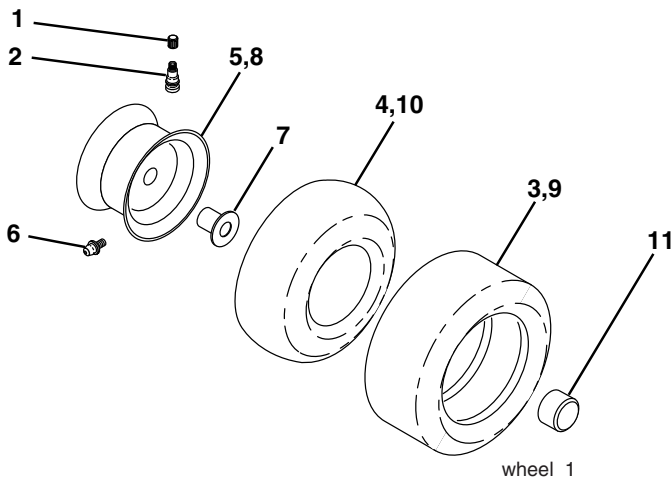

KEY NO.	PART NO.	DESCRIPTION
13	121248X	Bushing Snap Blk Nyl 50 Id
14	72050412	Bolt Rdhd Sht Nk 1/4-20 x 1-1/2
15	134300	Spacer Split 28 x 96 Yel Zinc
16	121250X	Spring Cprsn 1 27 Blk Pnt
17	123976X	Nut Lock 1/4 Lge Flg Gr 5 Zinc
21	171852	Bolt Shoulder 5/16-18 Unc Blkz-2A
22	73800500	Nut
23	71110814	Bolt Hex Black
24	19171912	Washer 17/32 x 1-3/16 x 12 Ga
25	127018X	Bolt Shoulder 5/16-18 x 62

NOTE: All component dimensions given in U.S. inches
1 inch = 25.4 mm

REPAIR PARTS

TRACTOR -- MODEL NUMBER PDB18H42STA

DECALS

KEY NO.	PART NO.	DESCRIPTION	KEY NO.	PART NO.	DESCRIPTION
1	157032	Decal Instruction Operat English/French	13	173589	Decal Reflector LH
2	172743	Decal Ins Strg Wh	14	160396	Decal V-belt Schematic 42"
3	186163	Decal Hood Rh	15	173587	Decal Reflector RH
4	186164	Decal Hood Lh	16	145005	Decal Battery Danger/Poison
5	187668	Decal Replacement	20	185982	Decal HP Engine
7	179128	Decal Deck "B" 42"	--	179769X428	Pad Footrest RH
8	182005	Decal Hood Side Panel	--	179768X428	Pad Footrest LH
9	172740	Decal Fender Logo	--	138311	Decal Lift Handle
10	157140	Decal Danger English	--	166960	Decal By-Pass
12	176303	Decal Fender	--	187735	Manual Owner's English
			--	187736	Manual Owner's French

WHEELS & TIRES

KEY NO.	PART NO.	DESCRIPTION
1	59192	Cap Valve Tire
2	65139	Stem Valve
3	170455	Tire F Ts 15 X 6 0 - 6 Service
4	59904	Tube Front (Service Item Only)
5	106732X421	Rim Asm 6" front Service
6	278H	Fitting Grease (Front Wheel Only)
7	9040H	Bearing Flange (Front Wheel Only)
8	106108X421	Rim Asm 8" rear Service
9	170456	Tire R Ts 20X10.00-8 C Service
10	7152J	Tube Rear (Service Item Only)
11	104757X421	Cap Axle Blk 1 50 X 1 00
--	144334	Sealant, Tire (10 oz. Tube)

NOTE: All component dimensions given in U.S. inches
1 inch = 25.4 mm

REPAIR PARTS

TRACTOR - - MODEL NUMBER PDB18H42STA

MOWER LIFT

lift-rh.1pc.stlt_12

REPAIR PARTS

TRACTOR - - MODEL NUMBER PDB18H42STA

MOWER LIFT