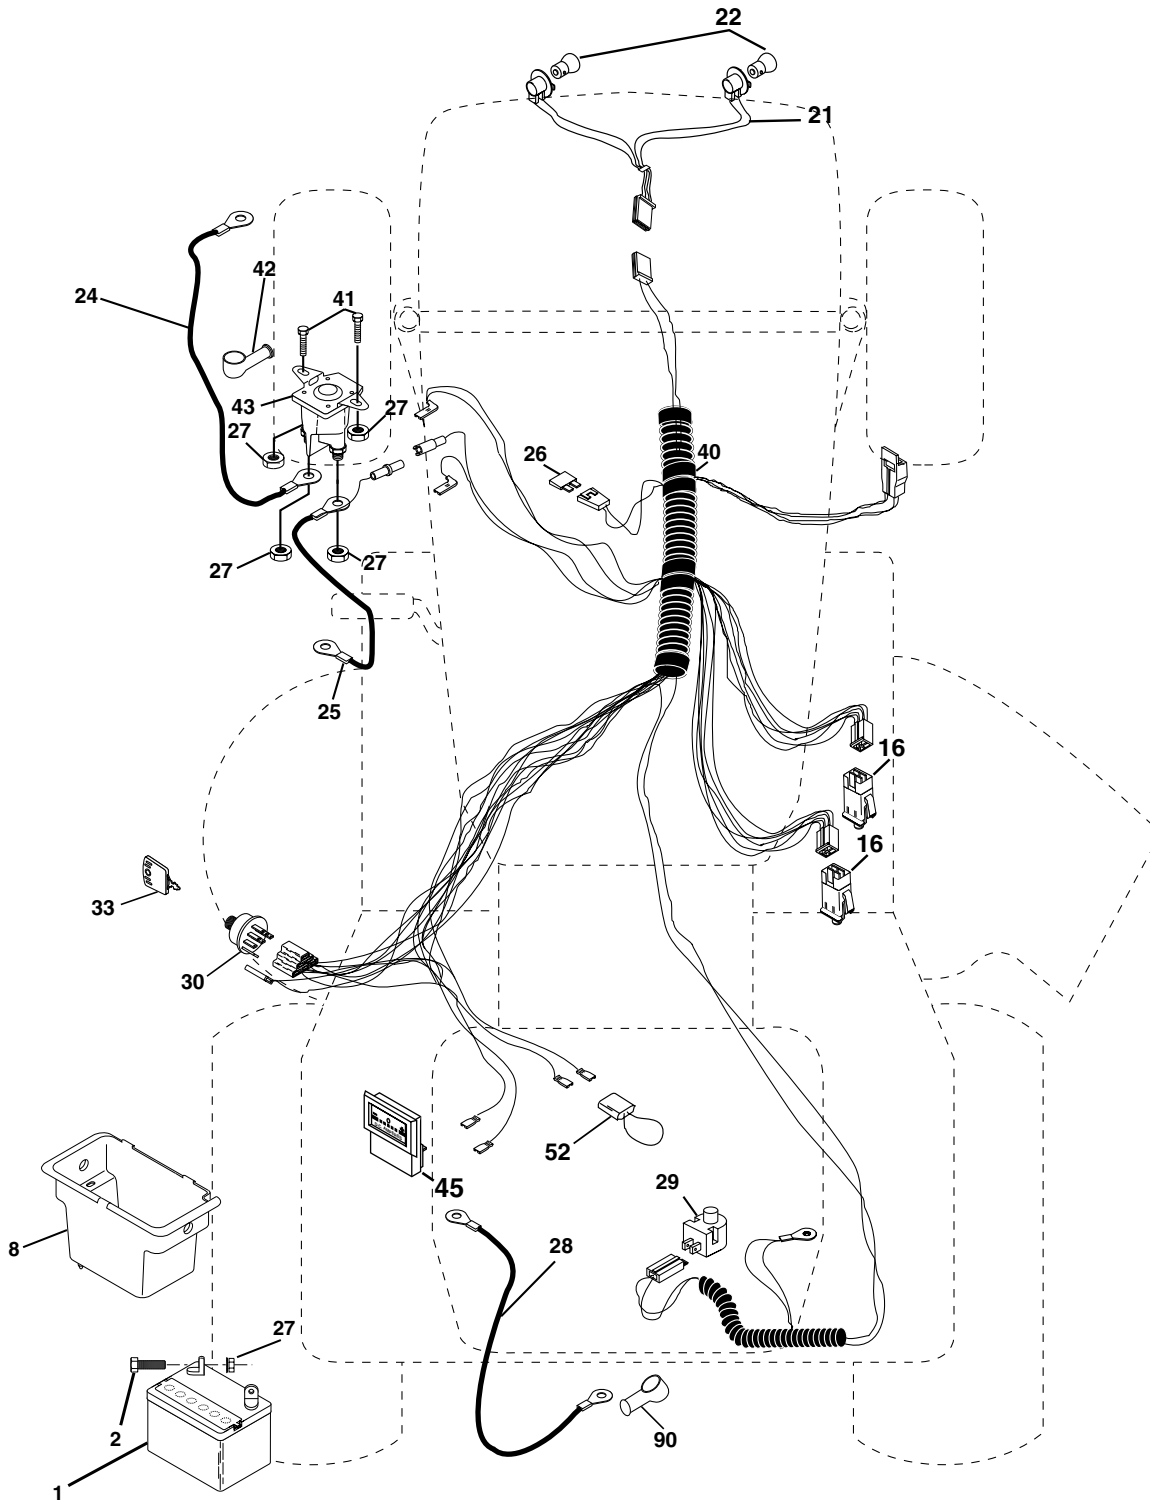

REPAIR PARTS

TRACTOR - - MODEL NUMBER PDB18H42STA

SCHEMATIC

IGNITION SWITCH

POSITION	CIRCUIT	"MAKE"
OFF	M+G+A1	NONE
RUN/LIGHT	B+A1	A2+L
RUN	B+A1	NONE
START	B + S + A1	NONE

WIRING INSULATED CLIPS
NOTE: IF WIRING INSULATED CLIPS WERE REMOVED FOR SERVICING OF UNIT, THEY SHOULD BE REPLACED TO PROPERLY SECURE YOUR WIRING.

REPAIR PARTS

TRACTOR -- MODEL NUMBER PDB18H42STA

ELECTRICAL

REPAIR PARTS

TRACTOR - - MODEL NUMBER PDB18H42STA

ELECTRICAL

KEY NO.	PART NO.	DESCRIPTION
1	163465	Battery 12 Volt 25 Amp
2	74760412	Bolt Hex Hd 1/4-20 Unc x 3/4
8	176689	Box Battery
16	176138	Switch Interlock
21	183759	Harness Asm Light W/4152J
22	4152J	Bulb Light #1156
24	4799J	Cable Battery 6 Ga 11"red
25	146147	Cable Battery 6 Ga w/16 wire,red
26	175158	Fuse 20 AMP
27	73510400	Nut Keps Hex 1/4-20 Unc
28	4207J	Cable Ground 6 Ga 12" black
29	121305X	Switch Plunger
30	175566	Switch Ign
33	140401	Key Ign
40	179720	Harness Ign
41	71110408	Bolt Blk Fin Hex 1/4-20 x 1/2
42	131563	Cover Terminal Red
43	178861	Solenoid
45	122822X	Ammeter
52	141940	Protection Wire Loop
90	180449	Cover Terminal