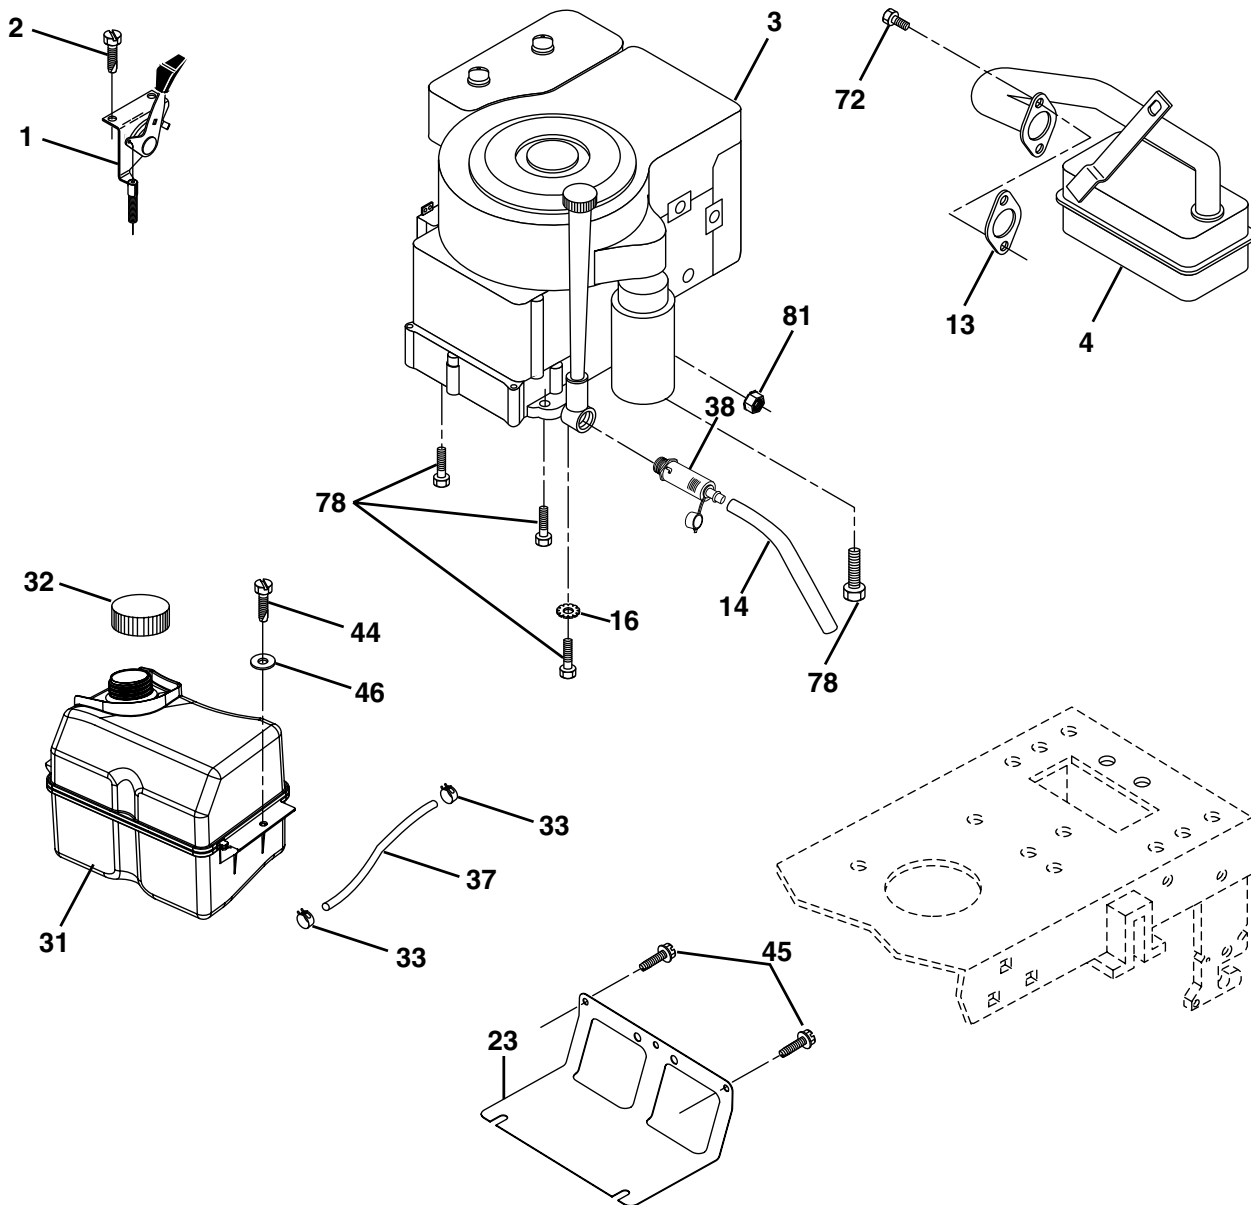

REPAIR PARTS

TRACTOR - - MODEL NUMBER PDB18H42STA

ENGINE

29

OPTIONAL EQUIPMENT
Spark Arrester

engine-bs.1cyl_46

REPAIR PARTS

TRACTOR - - MODEL NUMBER PDB18H42STA

ENGINE

KEY NO.	PART NO.	DESCRIPTION
1	170551	Control Throt /Ch Flag
2	17720408	Screw Hex Thd Cut 1/4-20 x 1/2
3	-----	Engine Briggs Model 31M777 (Order Parts From Engine Manufacturer)
4	137352	Muffler Exhaust
13	165291	Gasket
14	148456	Tube Drain Oil Easy
16	11050600	Washer Lock Ext Tooth 3/8
23	169837	Shield Browning/Debris Guard
29	137180	Arrestor Spark
31	185534	Tank Fuel
32	140527	Cap Asm Fuel W/sym Vented
33	123487X	Clamp Hose Blk
37	137040	Line Fuel 20"
38	181654	Plug Drain Oil Easy
44	17670412	Screw Hexwsh Thdrol 1/4-20 x 3/4
45	17000612	Screw Hex Wsh Thdrol 3/8-16
46	19091416	Washer 9/32 x 7/8 x 16 Ga.
72	183906	Screw Socket head 5/16-18 x 1
78	17060620	Screw 3/8-16 x 1-1/4
81	73510400	Nut Keps Hex 1/4-20

NOTE: All component dimensions given in U.S. inches
1 inch = 25.4 mm