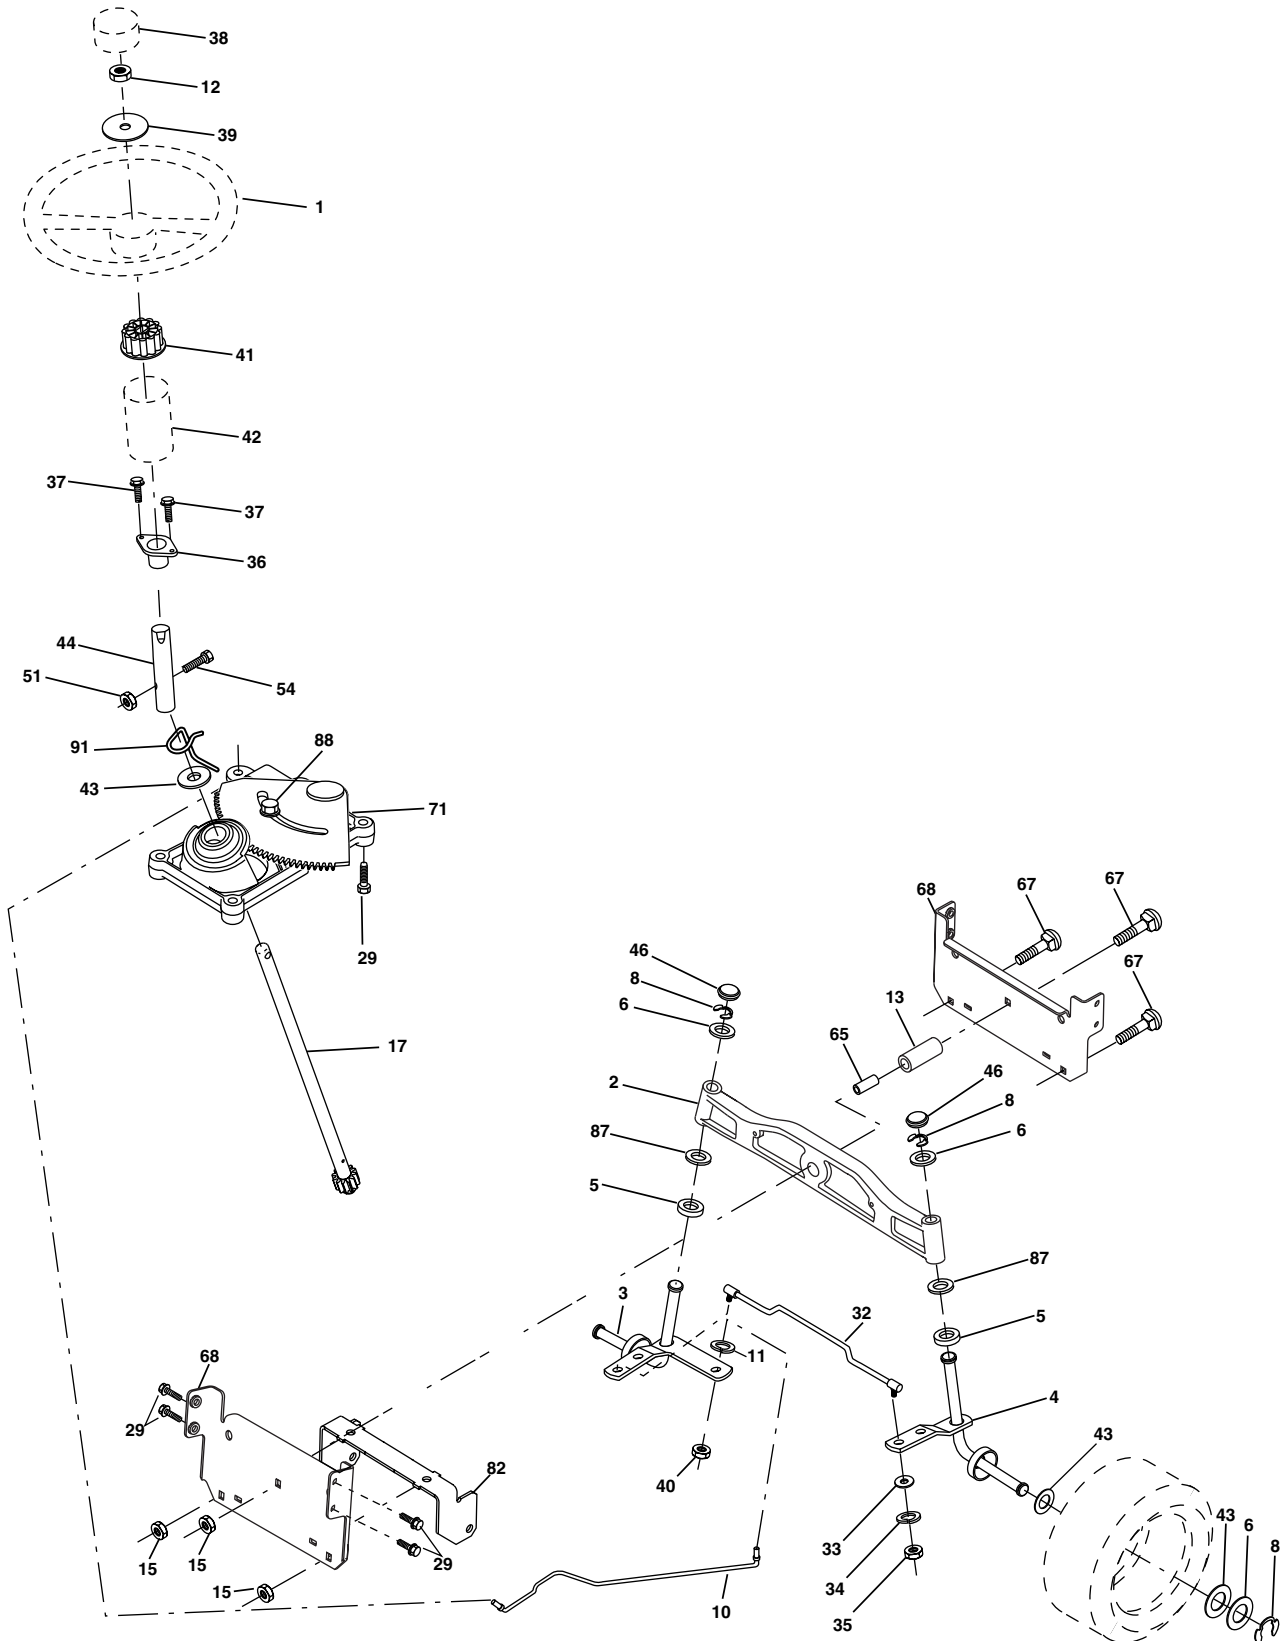

REPAIR PARTS

TRACTOR - - MODEL NUMBER PDB18H42STA

STEERING ASSEMBLY

steering_pl.lt_29

REPAIR PARTS

TRACTOR - - MODEL NUMBER PDB18H42STA

STEERING ASSEMBLY

KEY NO.	PART NO.	DESCRIPTION
1	180656	Wheel Steering
2	184706	Axle Asm Front
3	169840	Spindle Asm Lh
4	169839	Spindle Asm Rh
5	6266H	Bearing Race Thrust Harden
6	121748X	Washer 25/32 x 1 5/8 x 16 Ga.
8	12000029	Ring Klip #t5304-75
10	175121	Link Drag Extended
11	10040600	Lockwasher
12	73940800	Nut Hex Jam Toplock 1/2-20 Unf
13	136518	Spacer Bearing Axle Front
15	145212	Hex Flange Lock
17	180641	Shaft Asm Strg
29	17060612	Screw 3/8-16 x 3/4
32	171888	Rod Tie
33	19111216	Washer 11/32 x 3/4 x 16 Ga.
34	10040500	Washer lock 5/16
35	73540500	Nut Crownlock 5/16-24
36	155099	Bushing Strg 5/8 ID Dash
37	152927	Screw TT #10-32 x 5 x 3/8 Flange
38	180657	Insert Cap Strg
39	19182411	Washer 9/16 ID x 1-1/2 OD 11 Gr
40	7810H	Locknut Center
41	159945	Adaptor Wheel Strg
42	145054X428	Boot Dash Steering
43	121749X	Washer 25/32 x 1 1/4 x 16 Ga
44	180640	Extension Steering
46	121232X	Cap Spindle Fr Top Blk
51	73540400	Nut Crownlock 1/4-28
54	71130420	Bolt Hex 1/4-28 Unf x 1-1/4 Gr. 8
65	160367	Spacer Brace Axle
67	72140618	Bolt Rdhd Sq 3/8-16 Unc x 2-3/4
68	169827	Brace Axle
71	175146	Steering Asm
82	169835	Bracket Susp Chassis Front
87	173966	Washer Flat
88	175118	Bolt Shoulder 7/16-20
91	175553	Clip Steering

NOTE: All component dimensions given in U.S. inches
1 inch = 25.4 mm