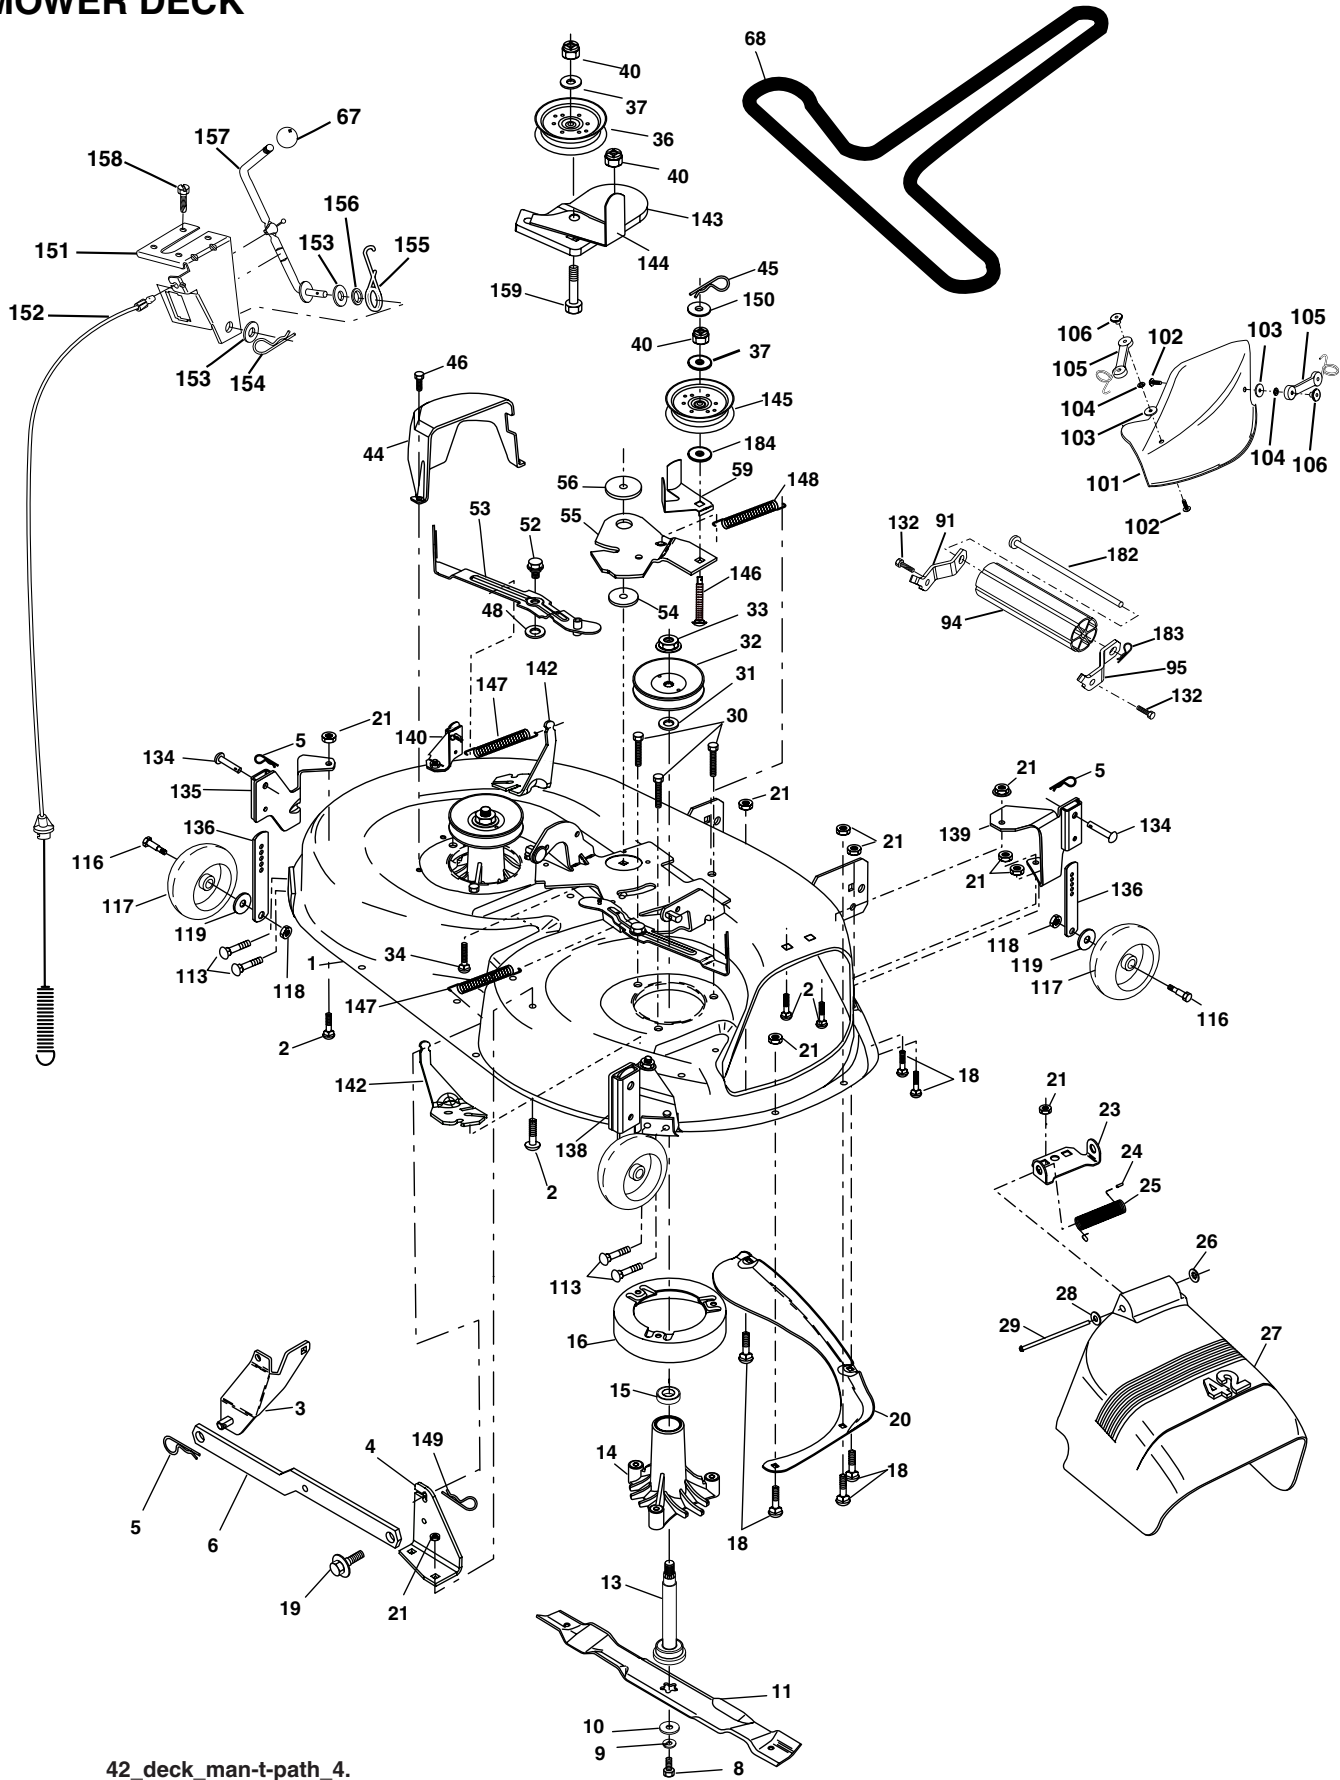

REPAIR PARTS

TRACTOR - - MODEL NUMBER PDB18H42STA

MOWER DECK

42_deck_man-t-path_4.

REPAIR PARTS

TRACTOR - - MODEL NUMBER PDB18H42STA

MOWER DECK

KEY NO.	PART NO.	DESCRIPTION	KEY NO.	PART NO.	DESCRIPTION
1	182032X421	Mower Deck Assembly, 42"	68	144959	V-Belt, 42" Mower
2	72140506	Bolt	91	180532	Bracket Noseroller LH
3	138017	Bracket Asm Fr. Sway Bar 3/42	94	132264	Roller Nose
4	165460	Bracket Asm Deck 42" Sway Bar	95	180533	Bracket Noseroller RH
5	4939M	Retainer Spring	101	136420	Cover Mulching
6	178024	Bar Sway Deck	102	71081010	Screw 10-24 x 5/8
8	850857	Bolt 3/8-24 x 25 Grade 8 patched	103	19061216	Washer #10
9	10030600	Washer, Lock	104	10071000	Washer Lock #10
10	140296	Washer, Hardened	105	160793	Latch Asm.
		(The following blades are available)	106	2029J	Nut Weld
11	134149	Blade, 42" Mulching Std (For mulching mowers only)	113	17060512	Screw 5/16-18 x 3/4
--	139775	Blade, 42" Mulching Premium (For better wear when mulching)	116	184219	Bolt Shoulder 3/8-16 x 3-5/8
--	138971	Blade, 42" Hi-Lift (For bagging or discharging)	117	133957	Wheel Gauge
			118	73930600	Nut 3/8-16
13	137645	Shaft Assembly, Mandrel, Vented	119	19121414	Washer 3/8 x 7/8 x 14 Ga.
14	128774	Housing, Mandrel, Vented	132	17000612	Screw 3/8-16 x 3/4
15	110485X	Bearing, Ball, Mandrel	134	156941	Pin Head Rivet
16	174493	Stripper, Vented Mower Deck	135	159765	Bracket Asm. LH Rear
18	72140505	Bolt, Carriage 5/16-18 x 5/8	136	155986	Bar Adjusting
19	132827	Bolt, Shoulder	138	159763	Bracket Asm. RH Rear
20	159770	Baffle, Vortex	139	159767	Bracket Asm. RH Front
21	73680500	Nut	140	159768	Bracket Asm. LH Front
23	177563	Bracket, Deflector Mower 42"	142	165890	Arm Spring Brake Mower
24	105304X	Cap, Sleeve 80 x 112 Blk Mower	143	157109	Bracket Arm Idler 42"
25	123713X	Spring, Torsion, Deflector 2 52	144	173441	Keeper Belt 42" Clutch Cable
26	110452X	Nut, Push Phos & Oil	145	173437	Pulley Idler Flat
27	130968X428	Shield, Deflector 42" Blk	146	173443	Bolt Carriage Idler
28	19111016	Washer 11/32 x 5/8 x 16 Gauge	147	131335	Spring Extension
29	131491	Rod, Hinge 42" 6 75 W/G	148	169022	Spring Return Idler
30	173984	Screw Thdrol Washer Head	149	165898	Retainer Spring Yellow
31	129963	Washer, Spacer Mower Vented	150	19091216	Washer 9/32 x 3/4 x 16 Ga.
32	173436	Pulley, Mandrel	151	169670	Bracket Clutch Cable
33	178342	Nut, Toplock Flange	152	169676	Clutch Cable 42"
34	72110614	Bolt	153	169674	Washer Flat 3/8" Type B
36	173438	Pulley, Idler, Flat	154	169675	Spring Retainer
37	19131316	Washer 13/32 x 13/16 x 16 Gauge	155	169671	Spring Retention LVR CLTCH CAB
40	73680600	Nut	156	169672	Spacer Clutch Cable
44	140088	Guard, Mandrel, LH	157	169669	Rod Clutch Cable 3/8"
45	4497H	Retainer	158	17720408	Screw Hex Thd Cut 1/4-20 x 1/2
46	137729	Screw, Thdrol 1/4-20 x 5/8 T	159	72140614	Bolt Rdhd Sqn 3/8-16 Unc x 1-3/4
48	133944	Washer, Hardened	182	179126	Rod Roller Nose
52	139888	Bolt, Shoulder 5/16-18 Unc	183	163552	Retainer Spring
53	184907	Arm Assembly, Pad, Brake	184	19131410	Washer 13/32 x 7/8 x 10 Ga.
54	178515	Washer, Hardened	--	130794	Mandrel Assembly (Includes Housing, Shaft and Shaft Hardware Only-Pulley Not Included)
55	155046	Arm, Idler	--	184563	Replacement Mower, Complete
56	122052X	Spacer, Retainer			
59	173442	Guard TUV Idler			
67	171598	Knob			

NOTE: All component dimensions given in U.S. inches
1 inch = 25.4 mm