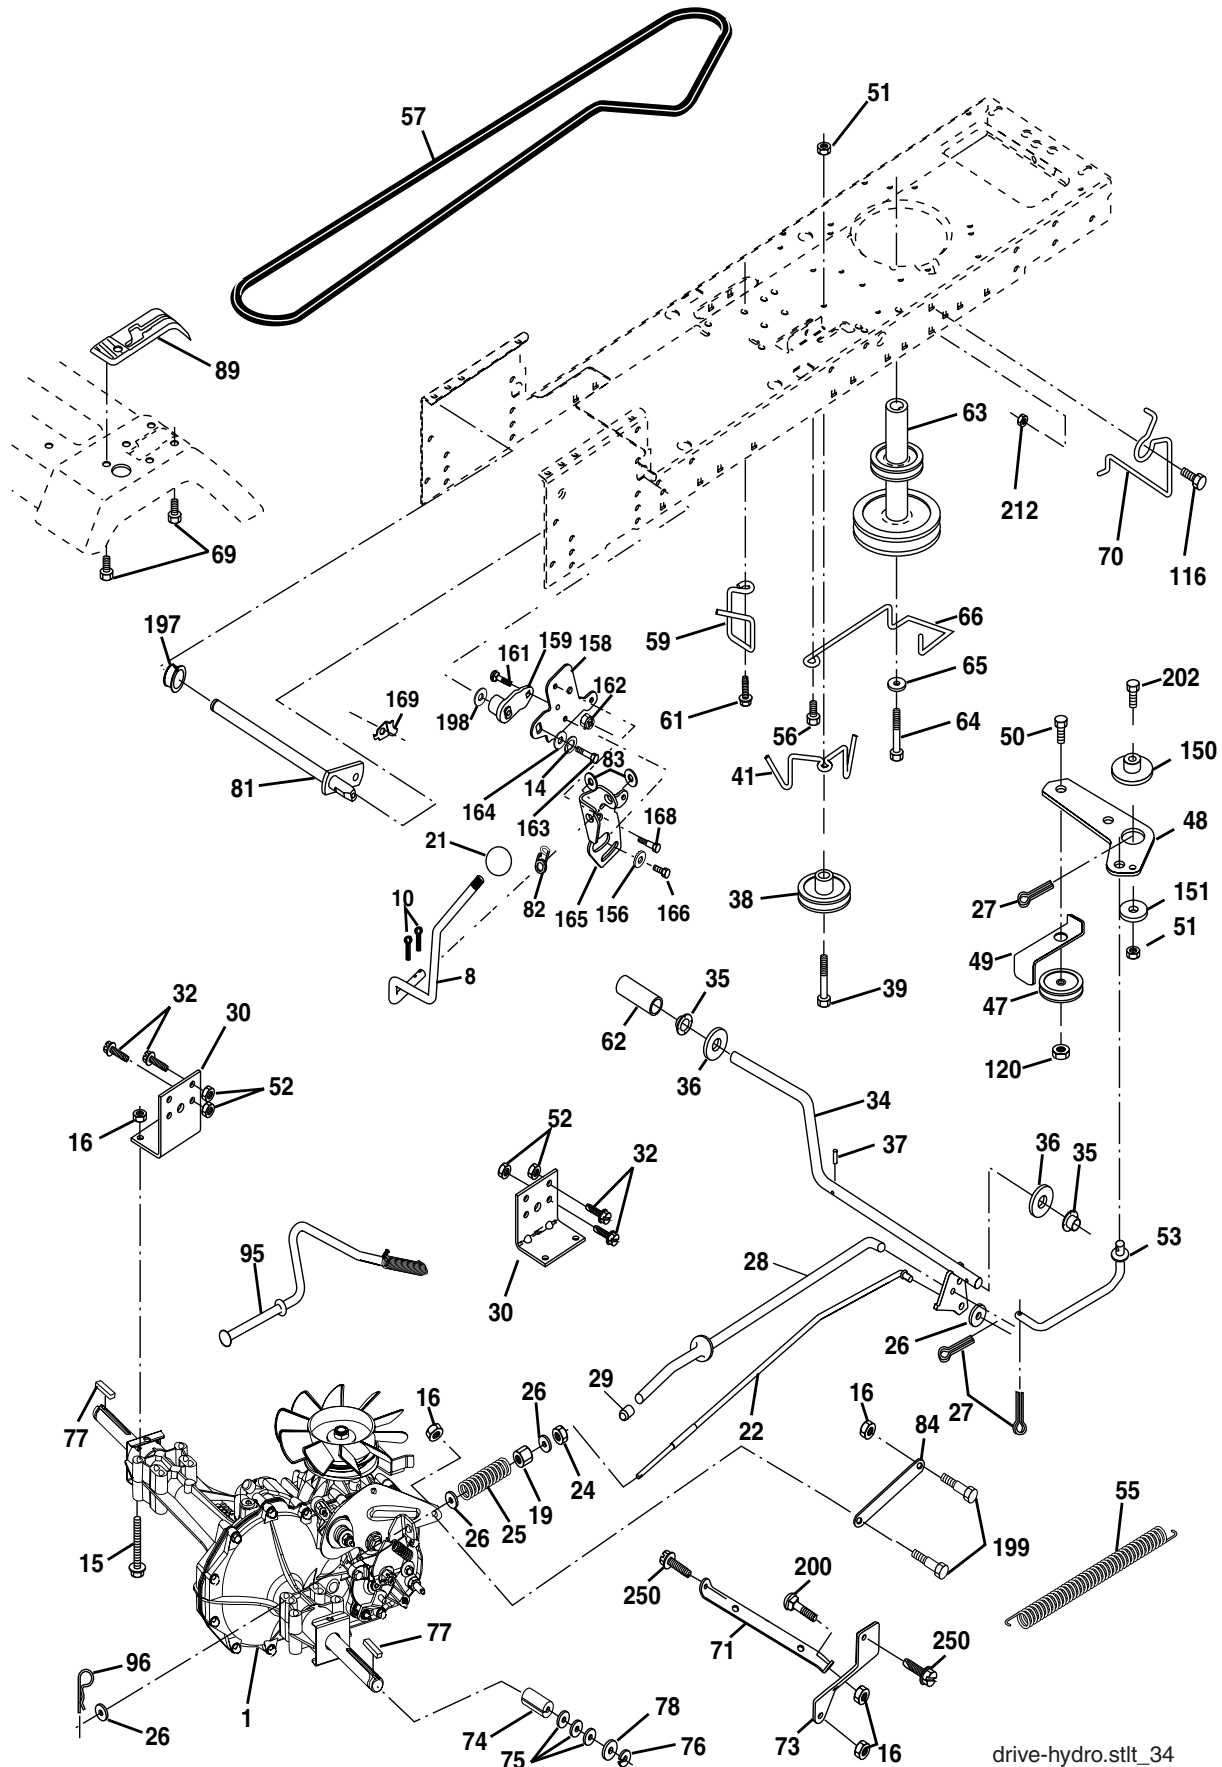

NOTE: All component dimensions given in U.S. inches
1 inch = 25.4 mm

REPAIR PARTS

TRACTOR -- MODEL NUMBER PDB18H42STA

DRIVE

REPAIR PARTS

TRACTOR - - MODEL NUMBER PDB18H42STA

DRIVE

KEY NO.	PART NO.	DESCRIPTION	KEY NO.	PART NO.	DESCRIPTION
1	-----	Transaxle Hydro Gear Model 314-0510 (Order parts from the trans-axle manufacturer)	66	154778	Keeper, Belt Engine Hydro
8	165619	Rod, Shift	69	142432	Screw Hex Wsh Hi-Lo 1/4-1/2 Unc
10	76020416	Pin, Cotter 1/8 x 1	70	134683	Guide, Belt, Mower Drive RH
14	10040400	Washer Lock 1/4	71	169183	Strap, Torque, Lh
15	74490544	Bolt Hex Flghd 5/16-18 Gr. 5	73	169182	Strap, Torque, Rh
16	73800500	Nut, Lock Hex w/Ins 5/16-18 Unc	74	137057	Spacer, Axle
19	73800600	Nut, Lock Hex w/Wsh 3/8-16 Unc	75	121749X	Washer 25/32 x 1-1/4 x 16 Ga.
21	140845	Knob	76	12000001	Ring, E
22	169498	Rod, Brake	77	123583X	Key, Square
24	73350600	Nut	78	121748X	Washer 25/32 x 1-5/8 x 16 Ga.
25	106888X	Spring, Rod, Brake	81	165596	Shaft Asm Cross
26	19131316	Washer 13/32 x 13/16 x 16 Ga.	82	123782X	Spring, Torsion
27	76020412	Pin, Cotter 1/8 x 3/4	83	19171216	Washer 17/32 x 3/4 x 16 Ga.
28	175765	Rod, Parking Brake	84	169594	Link Transaxle
29	71673	Cap, Parking Brake	89	169373X428	Console, Shift
30	169592	Bracket, Transmission	95	170201	Control Asm Bypass Hydro
32	74760512	Bolt Hex 5/16-18 Unc x 3/4	96	4497H	Spring, Retainer 1"
34	175578	Shaft, Foot Pedal	116	72140608	Bolt 3/8-16 x 1
35	120183X	Bearing, Nylon	120	73900600	Bolt Hex 3/8-16 x 1-1/2
36	19211616	Washer	150	175456	Spacer Retainer
37	1572H	Pin, Roll	151	19133210	Washer 13/32 x 2 x 10
38	179114	Pulley, Idler, Composite	156	166002	Washer 5/16 x 1.0 x 1.25
39	74760648	Bolt	158	165589	Bracket Shift Mount
41	175556	Keeper, Belt, Idler	159	183900	Hub Shift
47	127783	Pulley, Idler, V-Belt	161	72140406	Bolt Rdhd Sqnk 1/4-20 x 3/4 Gr. 5
48	154407	Bellcrank Clutch Grnd Drustl	162	73680400	Nut Crownlock 1/4-20 Unc
49	123205X	Retainer, Belt	163	74780416	Bolt Hex Fin 1/4-20 x 1
50	72110612	Bolt 3/8-16 x 1-1/2 Gr. 5	164	19091010	Washer 5/8 x .281 x 10 Ga.
51	73680600	Nut	165	165623	Bracket Pivot Lever
52	73680500	Nut Crownlock 5/16-28	166	166880	Screw 5/16 x 1.0 x .125
53	105710X	Link, Clutch	168	165492	Bolt Shoulder 5/16-18 x .561
55	105709X	Spring, Return, Clutch	169	165580	Plate Fastening LT
56	17060620	Screw 3/8-16 x 1-1/4	197	169613	Nyliner Snap-in 5/8" ID
57	140294	V-Belt, Drive	198	169593	Washer Nyl 7/8ID x .105"HYD
59	169691	Keeper, Belt, Center	199	169612	Bolt Shoulder 5/16-18 Unc
61	17120614	Screw, 3/8-16 x .875	200	72140508	Bolt Rdhd Sqnk 5/16-18 Unc x 1
62	8883R	Cover, Pedal	202	72110614	Bolt Car SH 3/8-16 x 1-1/2 Gr 5
63	175410	Pulley, Engine	212	145212	Nut Hex Flange Lock
64	173937	Bolt Hex 7/16-20 x 4 x Gr. 5-1.5	250	17060612	Screw 3/8-16 x .75
65	10040700	Washer			