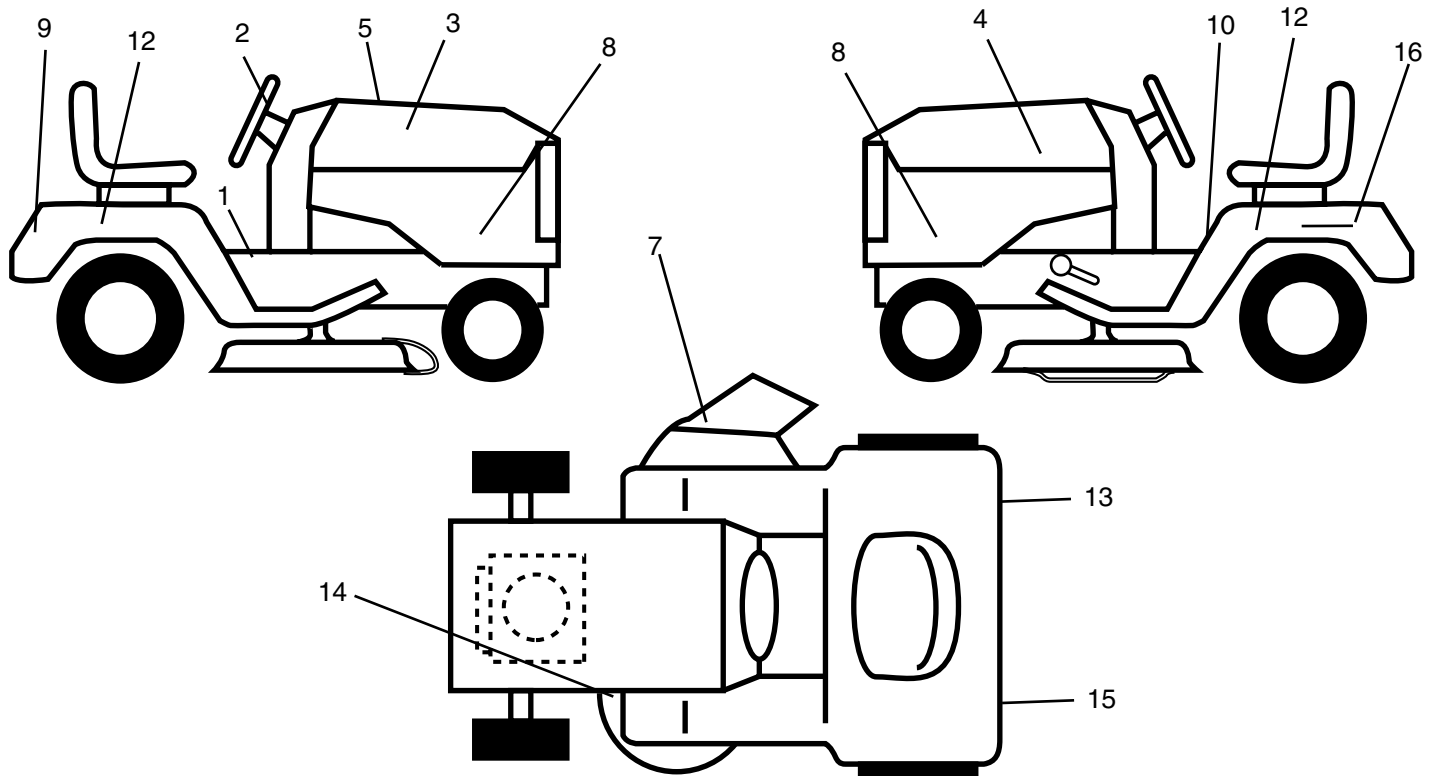

REPAIR PARTS

TRACTOR -- MODEL NUMBER PDB18H42STA

DECALS

KEY NO.	PART NO.	DESCRIPTION	KEY NO.	PART NO.	DESCRIPTION
1	157032	Decal Instruction Operat English/French	13	173589	Decal Reflector LH
2	172743	Decal Ins Strg Wh	14	160396	Decal V-belt Schematic 42"
3	186163	Decal Hood Rh	15	173587	Decal Reflector RH
4	186164	Decal Hood Lh	16	145005	Decal Battery Danger/Poison
5	187668	Decal Replacement	20	185982	Decal HP Engine
7	179128	Decal Deck "B" 42"	--	179769X428	Pad Footrest RH
8	182005	Decal Hood Side Panel	--	179768X428	Pad Footrest LH
9	172740	Decal Fender Logo	--	138311	Decal Lift Handle
10	157140	Decal Danger English	--	166960	Decal By-Pass
12	176303	Decal Fender	--	187735	Manual Owner's English
			--	187736	Manual Owner's French