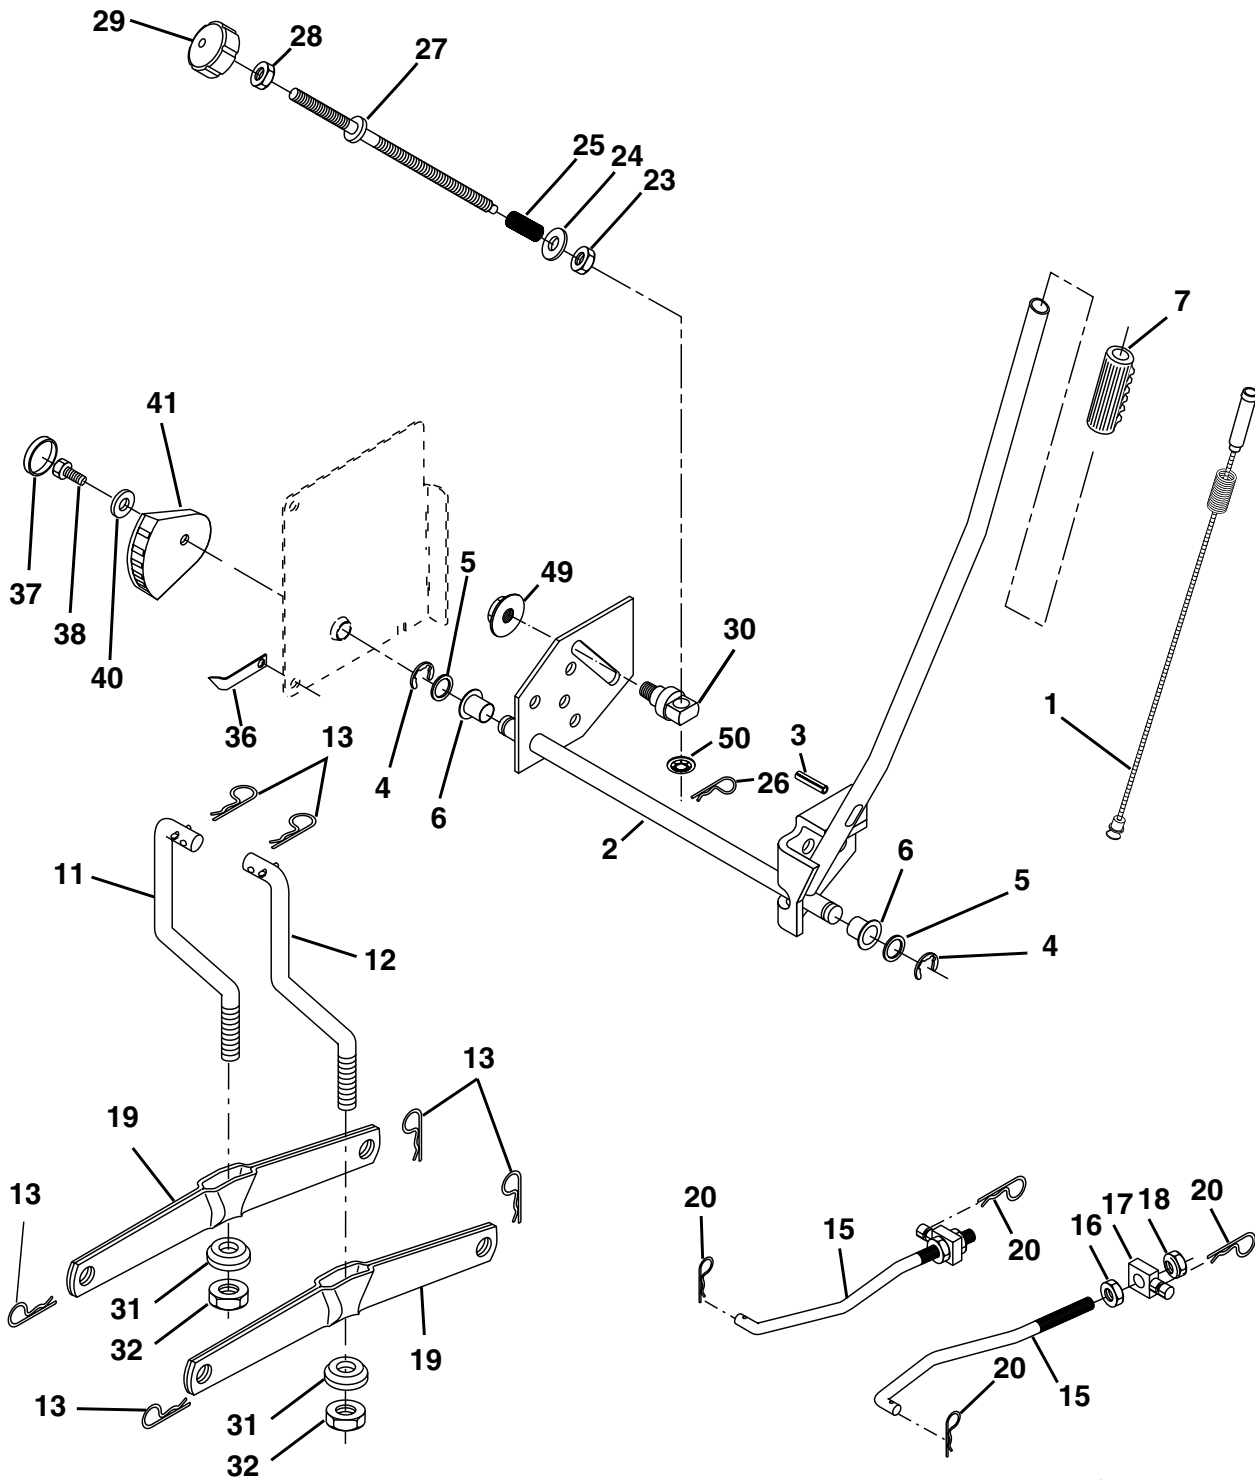

WHEELS & TIRES

KEY NO.	PART NO.	DESCRIPTION
1	59192	Cap Valve Tire
2	65139	Stem Valve
3	170455	Tire F Ts 15 X 6 0 - 6 Service
4	59904	Tube Front (Service Item Only)
5	106732X421	Rim Asm 6" front Service
6	278H	Fitting Grease (Front Wheel Only)
7	9040H	Bearing Flange (Front Wheel Only)
8	106108X421	Rim Asm 8" rear Service
9	170456	Tire R Ts 20X10.00-8 C Service
10	7152J	Tube Rear (Service Item Only)
11	104757X421	Cap Axle Blk 1 50 X 1 00
--	144334	Sealant, Tire (10 oz. Tube)

NOTE: All component dimensions given in U.S. inches
1 inch = 25.4 mm

REPAIR PARTS

TRACTOR - - MODEL NUMBER PDB18H42STA

MOWER LIFT

lift-rh.1pc.stlt_12

REPAIR PARTS

TRACTOR - - MODEL NUMBER PDB18H42STA

MOWER LIFT

KEY NO.	PART NO.	DESCRIPTION
1	184432	Plunger Asm.
2	159476	Shaft Asm Lift
3	178981	Pin Groove
4	12000002	E Ring #5133-62
5	19211621	Washer 21/32 x 1 x 21 Ga.
6	120183X	Bearing Nylon
7	175830	Grip Handle
11	139865	Link Lift Lh
12	139866	Link Lift Rh
13	4939M	Retainer Spring
15	173288	Link Front
16	73350800	Nut Jam Hex 1/2-13 Unc
17	175689	Trunnion Blk Zinc
18	73800800	Nut Lock w/Wsh 1/2-13 Unc
19	139868	Arm Suspension Rear
20	163552	Retainer Spring
23	110807X	Nut Special
24	19131016	Washer 13/32 x 5/8 x 16 Ga.
25	2876H	Spring
26	169484	Retainer Clip
27	126971X	Rod Adj. Lift
28	73350600	Nut Hex Jam 3/8-16 Unc
29	138057	Knob
30	150233	Trunnion Infin. Height
31	169865	Bearing Pvt Lift
32	73540600	Nut Crownlock 3/8-24
36	155097	Pointer Height Indicator
37	123935X	Plug Hole
38	17060516	Screw 5/16-18 x 1
40	19112410	Washer 11/32 x 1-1/2 10 Ga.
41	155098	Indicator Height
49	145212	Nut Hex Flange Lock
50	110452X	Nut Push