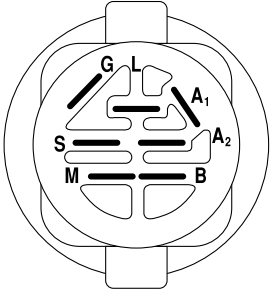

REPAIR PARTS

TRACTOR - - MODEL NUMBER PDB18H42STA

SCHEMATIC

IGNITION SWITCH

POSITION	CIRCUIT	"MAKE"
OFF	M+G+A1	NONE
RUN/LIGHT	B+A1	A2+L
RUN	B+A1	NONE
START	B + S + A1	NONE

WIRING INSULATED CLIPS
NOTE: IF WIRING INSULATED CLIPS WERE REMOVED FOR SERVICING OF UNIT, THEY SHOULD BE REPLACED TO PROPERLY SECURE YOUR WIRING.

NOTE: All component dimensions given in U.S. inches
1 inch = 25.4 mm

REPAIR PARTS

TRACTOR - - MODEL NUMBER PDB18H42STA

MOWER LIFT

lift-rh.1pc.stlt_12

REPAIR PARTS

TRACTOR - - MODEL NUMBER PDB18H42STA

MOWER LIFT

KEY NO.	PART NO.	DESCRIPTION
1	184432	Plunger Asm.
2	159476	Shaft Asm Lift
3	178981	Pin Groove
4	12000002	E Ring #5133-62
5	19211621	Washer 21/32 x 1 x 21 Ga.
6	120183X	Bearing Nylon
7	175830	Grip Handle
11	139865	Link Lift Lh
12	139866	Link Lift Rh
13	4939M	Retainer Spring
15	173288	Link Front
16	73350800	Nut Jam Hex 1/2-13 Unc
17	175689	Trunnion Blk Zinc
18	73800800	Nut Lock w/Wsh 1/2-13 Unc
19	139868	Arm Suspension Rear
20	163552	Retainer Spring
23	110807X	Nut Special
24	19131016	Washer 13/32 x 5/8 x 16 Ga.
25	2876H	Spring
26	169484	Retainer Clip
27	126971X	Rod Adj. Lift
28	73350600	Nut Hex Jam 3/8-16 Unc
29	138057	Knob
30	150233	Trunnion Infin. Height
31	169865	Bearing Pvt Lift
32	73540600	Nut Crownlock 3/8-24
36	155097	Pointer Height Indicator
37	123935X	Plug Hole
38	17060516	Screw 5/16-18 x 1
40	19112410	Washer 11/32 x 1-1/2 10 Ga.
41	155098	Indicator Height
49	145212	Nut Hex Flange Lock
50	110452X	Nut Push