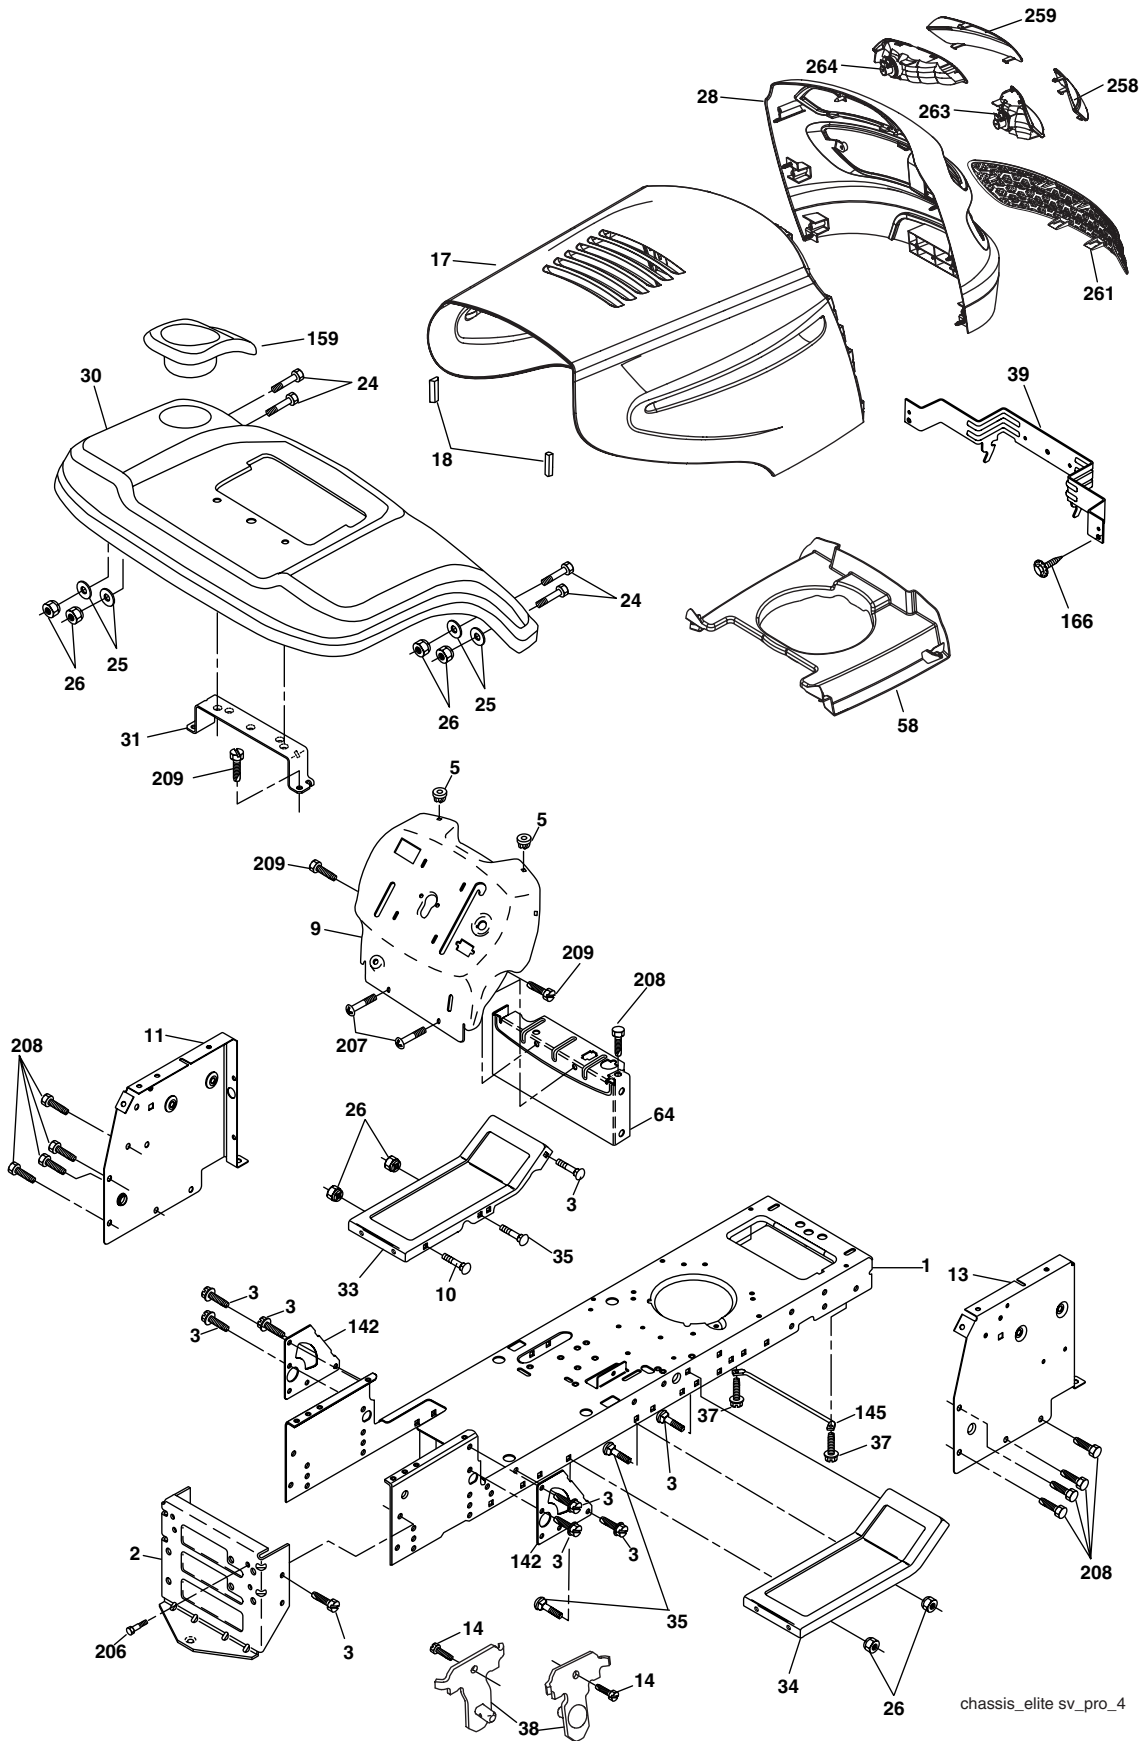

REPAIR PARTS

TRACTOR - - MODEL NUMBER PDB18H42STA CHASSIS AND ENCLOSURES

chassis_elite sv_pro_4

REPAIR PARTS

TRACTOR - - MODEL NUMBER PDB18H42STA

CHASSIS AND ENCLOSURES

KEY NO.	PART NO.	DESCRIPTION
1	174619	Chassis
2	176554	Drawbar
3	17060612	Screw 3/8-16 x 3/4
5	155272	Bumper Hood/Dash
9	168337X012	Dash
10	72140608	Bolt RdHd Sqnk. 3/8-16 Unc x 1
11	174996	Panel Asm. Dash Lh
12	145660	Clip Tinnerman Grille P/L
13	175255	Panel Dash Rh
14	17490608	Screw Thdrol 3/8-16 x 1/2
17	183393X428	Hood
18	126938X	Bumper Hood
24	74780616	Bolt Fin Hex 3/8-16 Unc x 1 Gr. 5
25	19131312	Washer 13/32 x 13/16 x 12 Ga.
26	73800600	Nut Lock Hex w/Insert 3/8-16 Unc
28	183828	Grill/Lens Asm
30	169470X428	Fender Asm
31	136619	Bracket Fender
33	179716X428	Footrest LH
34	179717X428	Footrest RH
35	72110606	Bolt RdHd Sht. Sqnk. 3/8-16 x 3/4
37	17490508	Screw Thdrol 5/16-18 x 1/2 Tyt
38	175710	Bracket Asm. Pivot Mower Rear
39	174714	Bracket Pivot
58	184322	Air Duct
64	154798	Dash Lower
142	175702	Plate Reinforcement
145	156524	Rod Pivot Chassis/Hood
159	169473X428	Cupholder
166	171875	Screw #13-16 x 3/4
206	170165	Bolt shoulder 5/16-18
207	17670508	Screw Thdrol 5/16-18 x 1/2
208	17670608	Screw Thdrol 3/8-16 x 1/2
209	17000612	Screw 3/8-16 x 3/4
258	183835X599	Lens Grille RH
259	183834X599	Lens Grille LH
261	183829X428	Insert Grille
263	183832	Bezel Grille LH
264	183833	Bezel Grille RH
- -	5479J	Plug Btn Blk

NOTE: All component dimensions given in U.S. inches
1 inch = 25.4 mm