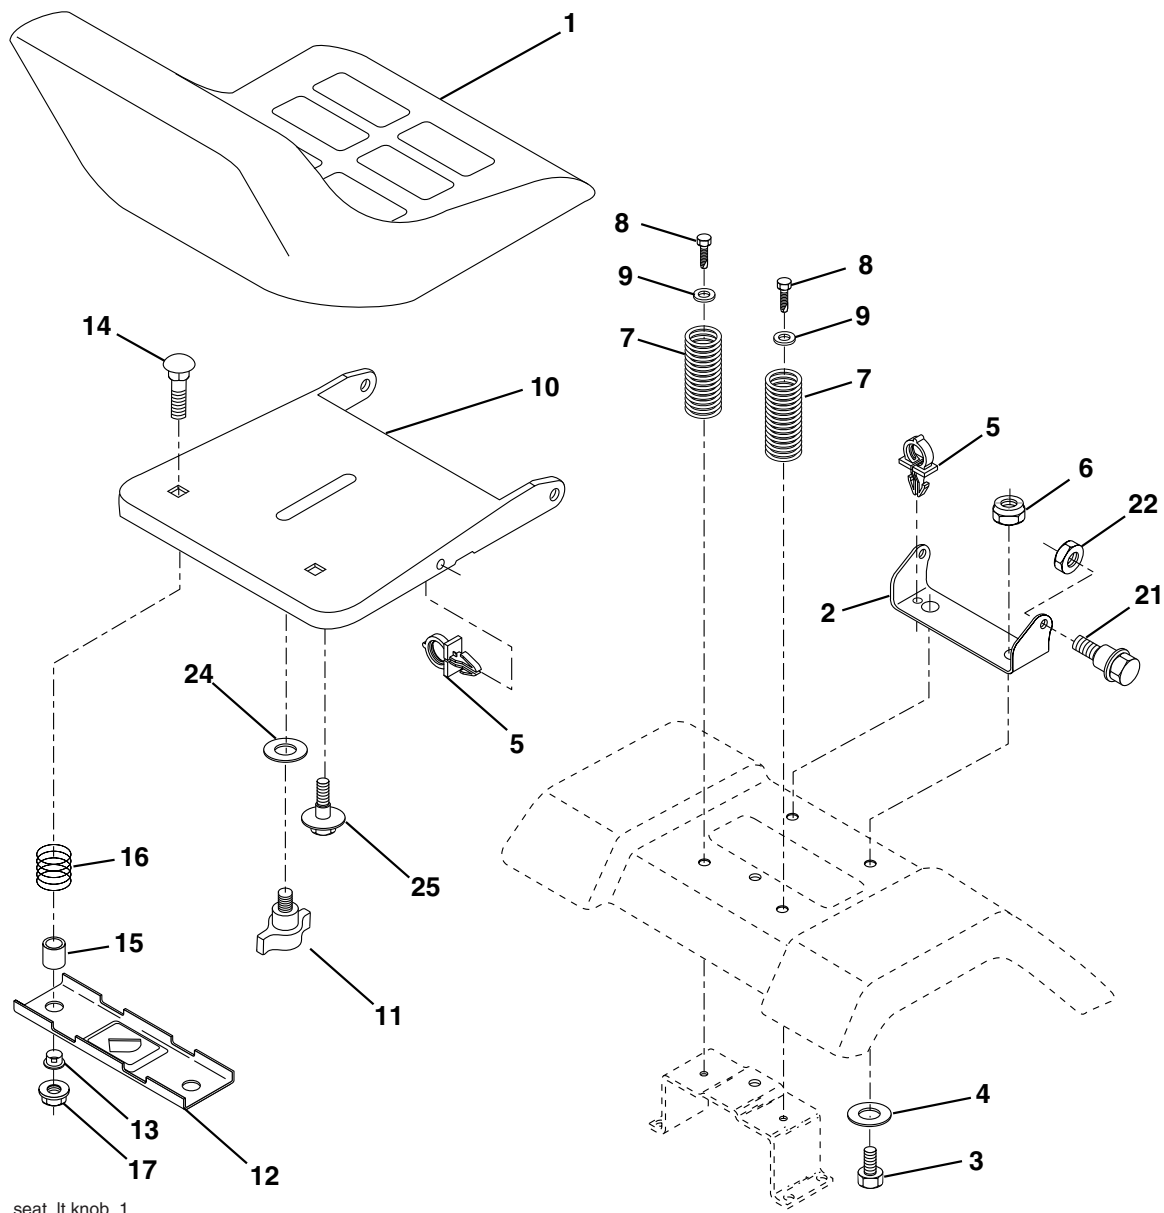

NOTE: All component dimensions given in U.S. inches
1 inch = 25.4 mm

REPAIR PARTS

TRACTOR - - MODEL NUMBER PDB18H42STA

ENGINE

29

OPTIONAL EQUIPMENT
Spark Arrester

engine-bs.1cyl_46

REPAIR PARTS

TRACTOR - - MODEL NUMBER PDB18H42STA

ENGINE

KEY NO.	PART NO.	DESCRIPTION
1	170551	Control Throt /Ch Flag
2	17720408	Screw Hex Thd Cut 1/4-20 x 1/2
3	-----	Engine Briggs Model 31M777 (Order Parts From Engine Manufacturer)
4	137352	Muffler Exhaust
13	165291	Gasket
14	148456	Tube Drain Oil Easy
16	11050600	Washer Lock Ext Tooth 3/8
23	169837	Shield Browning/Debris Guard
29	137180	Arrestor Spark
31	185534	Tank Fuel
32	140527	Cap Asm Fuel W/sym Vented
33	123487X	Clamp Hose Blk
37	137040	Line Fuel 20"
38	181654	Plug Drain Oil Easy
44	17670412	Screw Hexwsh Thdrol 1/4-20 x 3/4
45	17000612	Screw Hex Wsh Thdrol 3/8-16
46	19091416	Washer 9/32 x 7/8 x 16 Ga.
72	183906	Screw Socket head 5/16-18 x 1
78	17060620	Screw 3/8-16 x 1-1/4
81	73510400	Nut Keps Hex 1/4-20

NOTE: All component dimensions given in U.S. inches
1 inch = 25.4 mm

REPAIR PARTS

TRACTOR - - MODEL NUMBER PDB18H42STA

SEAT ASSEMBLY

seat_ft.knob_1

KEY NO.	PART NO.	DESCRIPTION
1	171683	Seat
2	140551	Bracket Pnt Pivot Seat (blk)
3	71110616	Bolt
4	19131610	Washer 13/32 x 1 x 10 Ga
5	145006	Clip Push-In Hinged
6	73800600	Nut
7	124181X	Spring Seat Cprsn 2 250 Blk Zi
8	17000616	Screw 3/8-16 x 1.5
9	19131614	Washer 13/32 x 1 x 14 Ga
10	182493	Pan Pnt Seat (blk)
11	166369	Knob
12	121246X	Bracket Pnt Mounting Switch