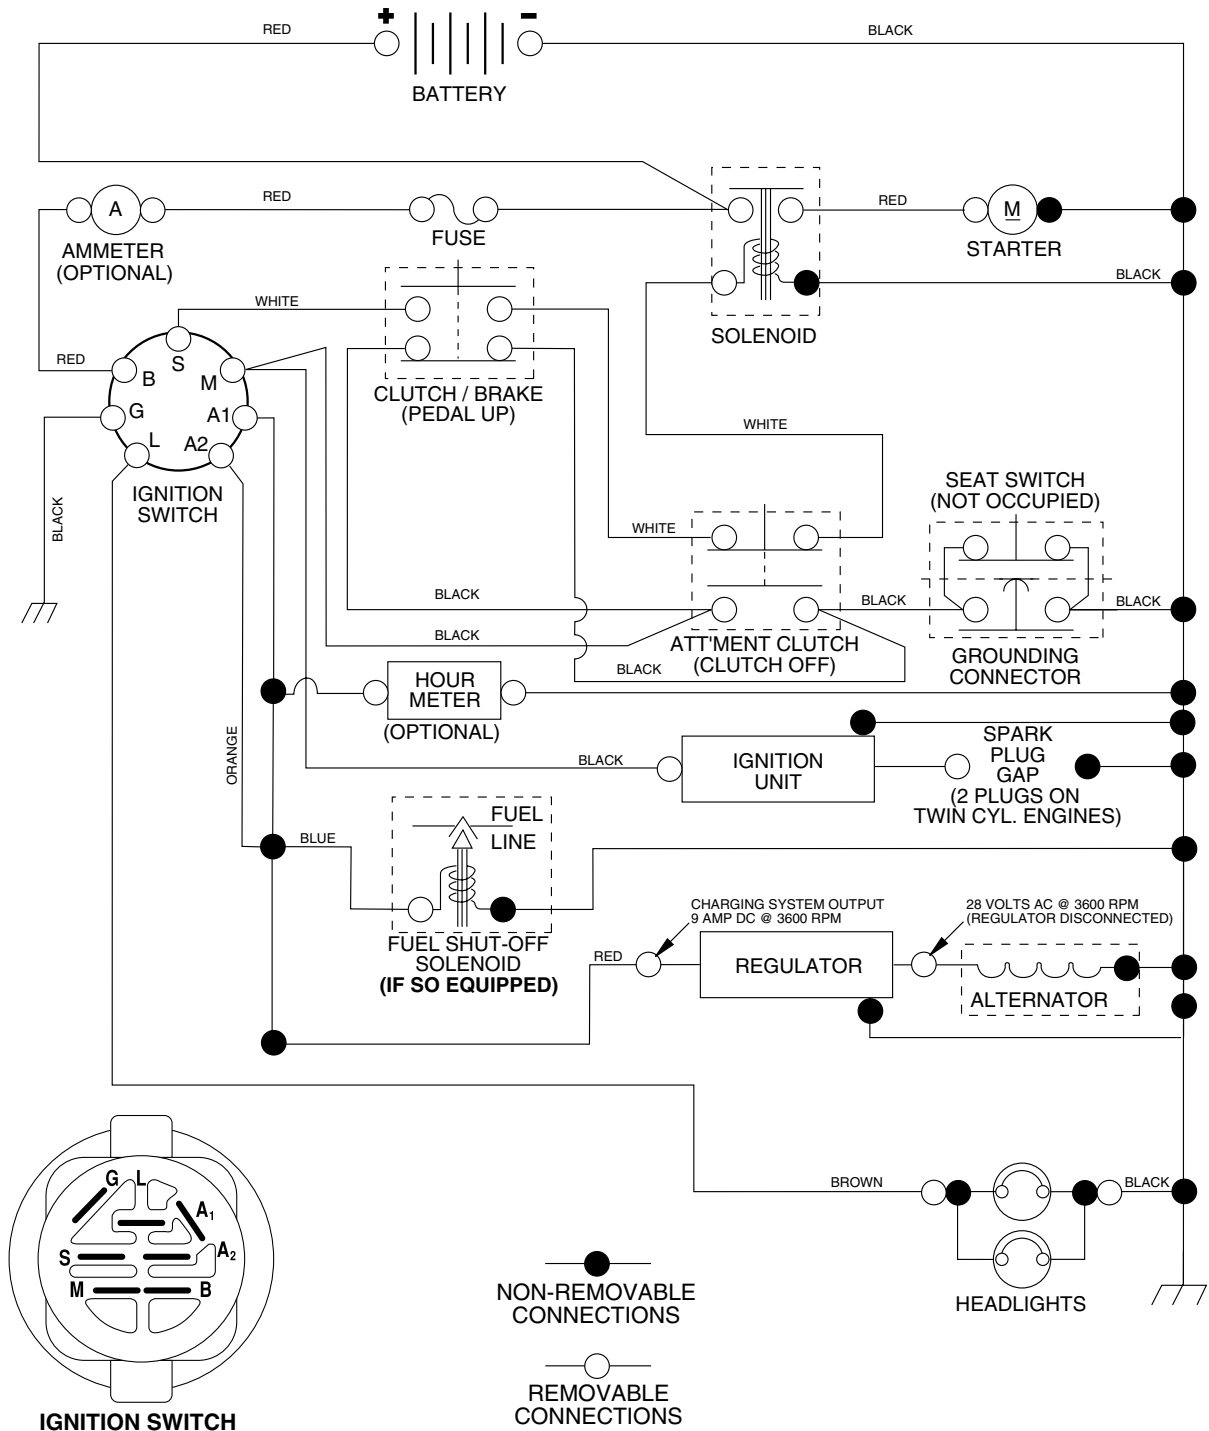

REPAIR PARTS

TRACTOR - - MODEL NUMBER PDB18H42STA

SCHEMATIC

IGNITION SWITCH

POSITION	CIRCUIT	"MAKE"
OFF	M+G+A1	NONE
RUN/LIGHT	B+A1	A2+L
RUN	B+A1	NONE
START	B + S + A1	NONE

WIRING INSULATED CLIPS
NOTE: IF WIRING INSULATED CLIPS WERE REMOVED FOR SERVICING OF UNIT, THEY SHOULD BE REPLACED TO PROPERLY SECURE YOUR WIRING.

REPAIR PARTS

TRACTOR -- MODEL NUMBER PDB18H42STA

ELECTRICAL

REPAIR PARTS

TRACTOR - - MODEL NUMBER PDB18H42STA

ELECTRICAL

KEY NO.	PART NO.	DESCRIPTION
1	163465	Battery 12 Volt 25 Amp
2	74760412	Bolt Hex Hd 1/4-20 Unc x 3/4
8	176689	Box Battery
16	176138	Switch Interlock
21	183759	Harness Asm Light W/4152J
22	4152J	Bulb Light #1156
24	4799J	Cable Battery 6 Ga 11"red
25	146147	Cable Battery 6 Ga w/16 wire,red
26	175158	Fuse 20 AMP
27	73510400	Nut Keps Hex 1/4-20 Unc
28	4207J	Cable Ground 6 Ga 12" black
29	121305X	Switch Plunger
30	175566	Switch Ign
33	140401	Key Ign
40	179720	Harness Ign
41	71110408	Bolt Blk Fin Hex 1/4-20 x 1/2
42	131563	Cover Terminal Red
43	178861	Solenoid
45	122822X	Ammeter
52	141940	Protection Wire Loop
90	180449	Cover Terminal

TRACTOR - - MODEL NUMBER PDB18H42STA

ENGINE

KEY NO.	PART NO.	DESCRIPTION
1	170551	Control Throt /Ch Flag
2	17720408	Screw Hex Thd Cut 1/4-20 x 1/2
3	-----	Engine Briggs Model 31M777 (Order Parts From Engine Manufacturer)
4	137352	Muffler Exhaust
13	165291	Gasket
14	148456	Tube Drain Oil Easy
16	11050600	Washer Lock Ext Tooth 3/8
23	169837	Shield Browning/Debris Guard
29	137180	Arrestor Spark
31	185534	Tank Fuel
32	140527	Cap Asm Fuel W/sym Vented
33	123487X	Clamp Hose Blk
37	137040	Line Fuel 20"
38	181654	Plug Drain Oil Easy
44	17670412	Screw Hexwsh Thdrol 1/4-20 x 3/4
45	17000612	Screw Hex Wsh Thdrol 3/8-16
46	19091416	Washer 9/32 x 7/8 x 16 Ga.
72	183906	Screw Socket head 5/16-18 x 1
78	17060620	Screw 3/8-16 x 1-1/4
81	73510400	Nut Keps Hex 1/4-20