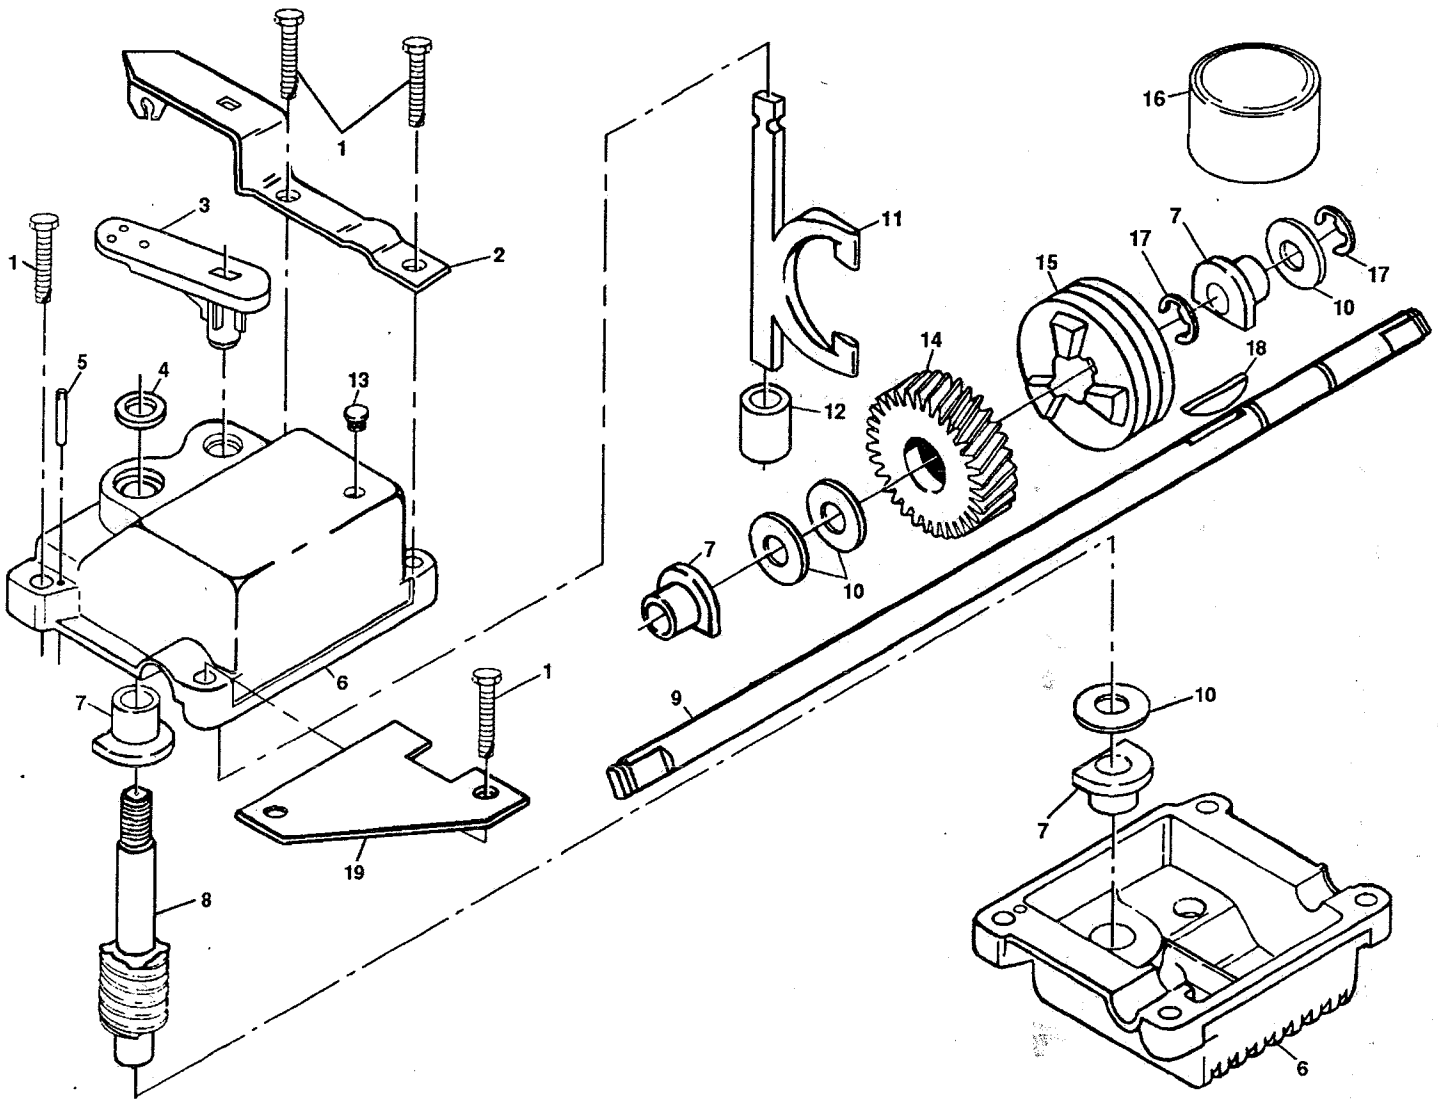

REPAIR PARTS

22" REAR BAGGER ROTARY LAWN MOWER - - MODEL NO. PP850PI

KEY NO.	PART NO.	DESCRIPTION
1	532851660	Drive Control
2	532074189	Locknut #10-24
3	532750029	Pan Head Machine Screw #10-24 x 2
4	532700875	Carriage Bolt 1/4-20 x 2
5	532077400	Hubcap
6	532085179	Retainer Clip
7	532052160	Washer
8	532134613	Wheel & Tire Assembly 8.00 x 1-3/4
9	812000057	E-ring
10	532137054	Pinion
11	532088080	Dust Cover
12	532132800	Selector Knob
13	532751809	Wheel Adjuster Assembly (Left)
14	532751810	Wheel Adjuster Assembly (Right)
15	532088118	Felt Washer
16	532063601	Locknut

KEY NO.	PART NO.	DESCRIPTION
17	532850848	Hi-Pro Key
18	532137090	Spring
20	532075192	Spring
21	532067725	Washer
22	532702511	Gear Case Assembly
23	532137052	Drive Pulley
24	532132010	Locknut
27	532137081	Drive Cover
28	532087866	Pan Head Machine Screw #10-24 x 2-3/4
29	532136797	Pan Head Machine Screw #10-24 x 1-3/4
32	532083691	V-Belt
34	532133413	Frame Grass Bag 2-1/2
35	532134724	Grass Bag 2-1/2 Soft
38	532086012	Drive Shaft Cover
39	532088446	Wheel Bushing

REPAIR PARTS

22" POWER PROPELLED LAWN MOWER - - MODEL NO. PP850PI

GEAR CASE ASSEMBLY PART NUMBER 702511

KEY NO.	PART NO.	DESCRIPTION
1	17490416	Screw, Tapping 1/4-20 x 1-1/4
2	137055	Bracket, Adjusting
3	137053	Shifter
4	57072	Seal
5	57388	Pin, Grooved 1/8 x 1/2
6	48281	Gear Case Halves, Upper and Lower (Includes Key #4, 5 and 7)
7	77881	Bearing
8	137051	Shaft, Worm
9	137074	Drive Shaft

NOTE: All component dimensions given in U.S. inches
1 inch = 25.4 mm

NOTE: To reseal housing halves use Locktite No. 515