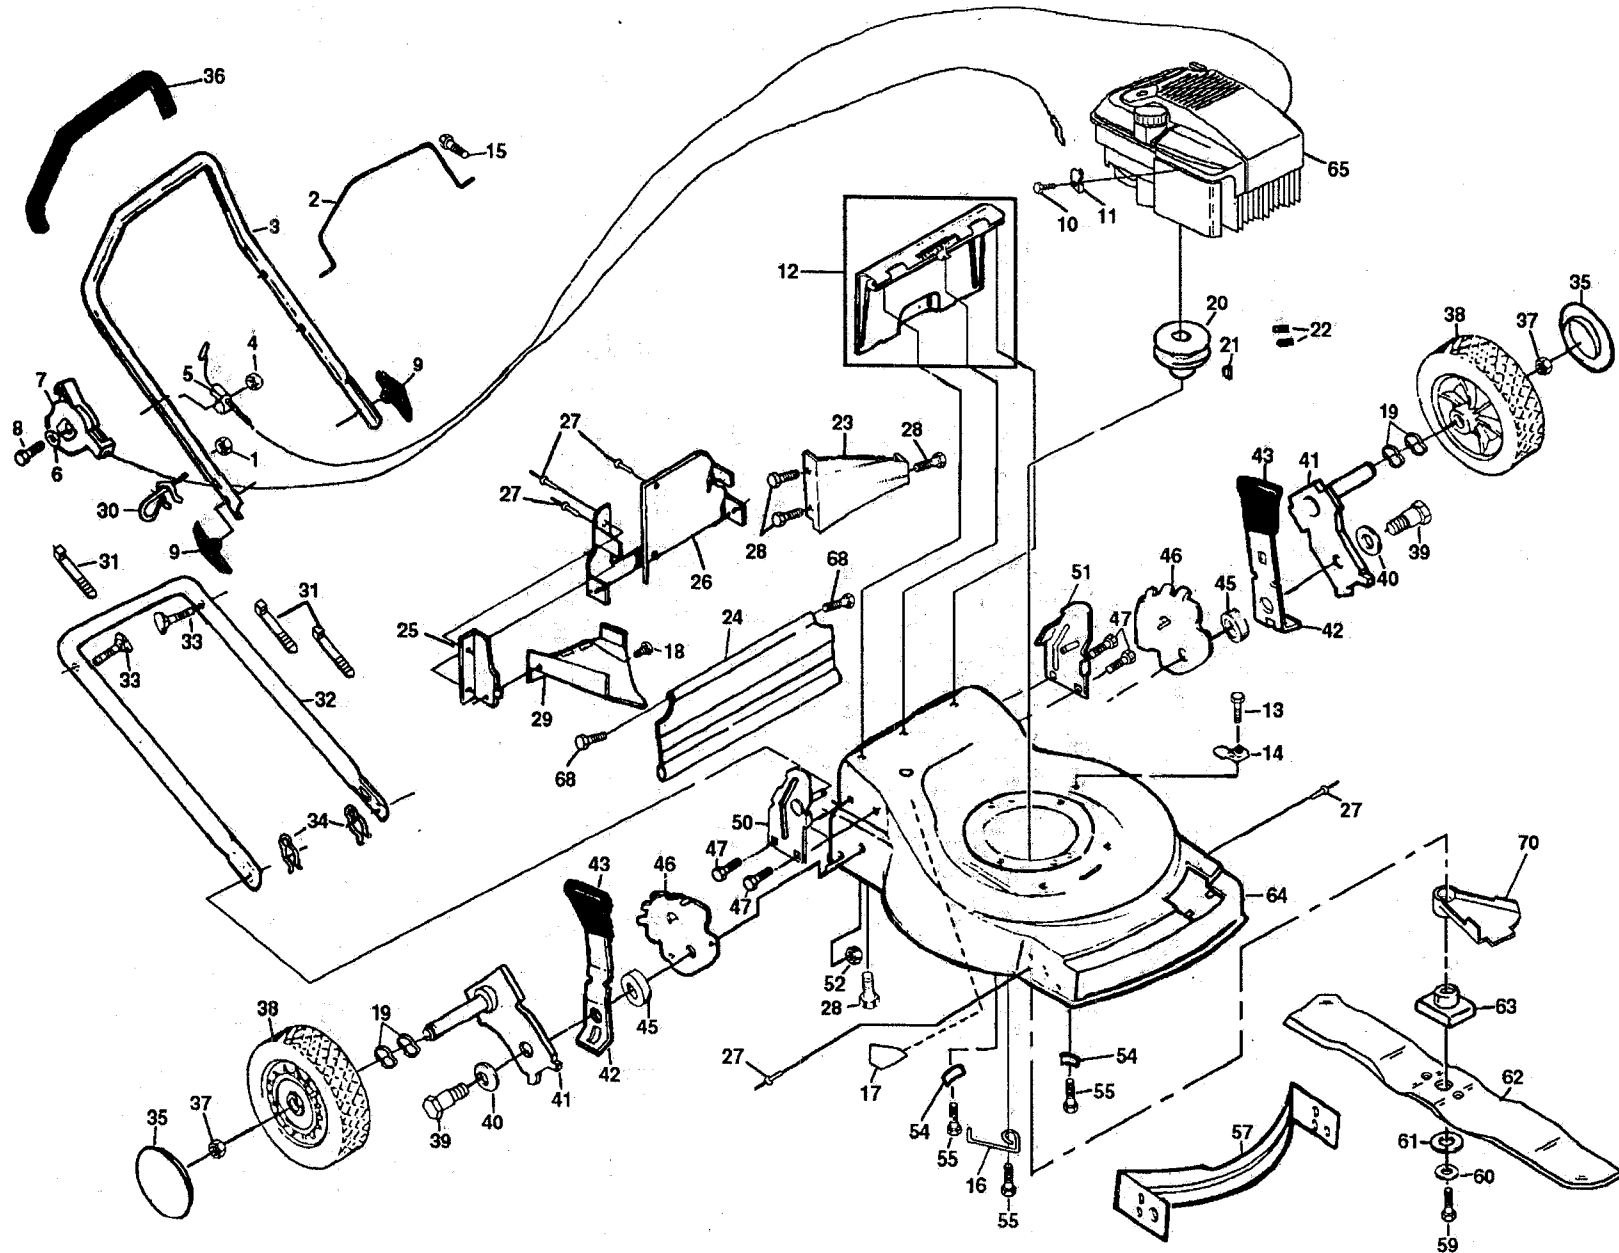

REPAIR PARTS

22" REAR BAGGER ROTARY LAWN MOWER - - MODEL NO. PP850PI

2

REPAIR PARTS

22" REAR BAGGER ROTARY LAWN MOWER - - MODEL NO. PP850PI

KEY NO.	PART NO.	DESCRIPTION	KEY NO.	PART NO.	DESCRIPTION
1	873510400	Locknut 1.4-20	33	532131959	Handle Bolt
2	532137076	Control Bar	34	532051793	Hairpin Cotter
3	532125271	Upper Handle	35	532077400	Hubcap
4	532063601	Locknut	36	532850724	Grip, Handle, Foam, Corduroy
5	532130861	Engine Zone Control Cable	37	532083923	Hex Flange Locknut 3/8-16
6	532085723	Washer	38	532134781	Wheel & Tire Assembly
7	532700417	Throttle Control	39	532084921	Shoulder Bolt
8	532086055	Machine Screw 1/4-20 x 2-1/4	40	532062335	Belleville Washer
9	532136376	Handle Knob	41	532125172	Axle Arm
10	532083816	Screw #10 x 5/8	42	532125168	Selector Spring
11	532213146	* Cable Clamp (Engine)	43	532132800	Selector Knob
12	532128732	Rear Door Kit	45	532084920	Spacer
13	532750097	Hex Washer Head Screw #10-24 x 1/2	46	532850955	Wheel Adjusting Bracket
14	532087930	Housing Cable Guide	47	532055187	Self-tapping Screw 5/16-18 x 3/4
15	532851552	Self-tapping Screw #10-24 x .625	50	532138867	Handle Bracket (Right)
16	532135030	Debris Shield Retainer	51	532138868	Handle Bracket (Left)
17	532107339	Danger Decal	52	532751592	Locknut 3/8-16
18	532086344	Screw	54	532125078	Engine Washer
19	532057143	Wave Washer	55	532850998	Hex Head Thread Rolling Screw 3/8-16 x 1
20	532084596	Engine Pulley	57	532125345	Front Baffle
21	532087677	Hi Pro Key #505	59	532851084	Hex Head Machine Screw 3/8-24 x 1-3/8 Gr. 8
22	532059708	Set Screw 1/4-20 x 5/16	60	532850263	Helical Lock Washer
23	532125348	Baffle, Rear	61	532851074	Hardened Washer
24	532128796	Rear Skirt	62	532850973	Blade 22"
25	532138860	Side Baffle	63	532851514	Blade Adapter
26	532139734	Back Plate	64	532702202	Lawn Mower Housing Kit (Includes Key No. 17)
27	532128415	Pop Rivet	65	-----	* Engine - Briggs & Stratton, Model No. 124802
28	532054583	Screw Hex Head 1/4-20 x 1/2	68	532088652	Screw, Hinge
29	532125376	Discharge Baffle	70	532134612	Shield, Debris
30	532132001	Rope Guide	--	532700480	Operator's Manual (English)
31	532066426	Wire Tie	--	532701435	Operator's Manual (French)
32	532125377	Lower Handle	--	532702201	Repair Parts Manual

Available accessories not included with lawn mower:

- -- MA36 Chute Deflector
- -- MK22FRD Mulcher Kit

* These parts must be purchased through an authorized Briggs & Stratton dealer.