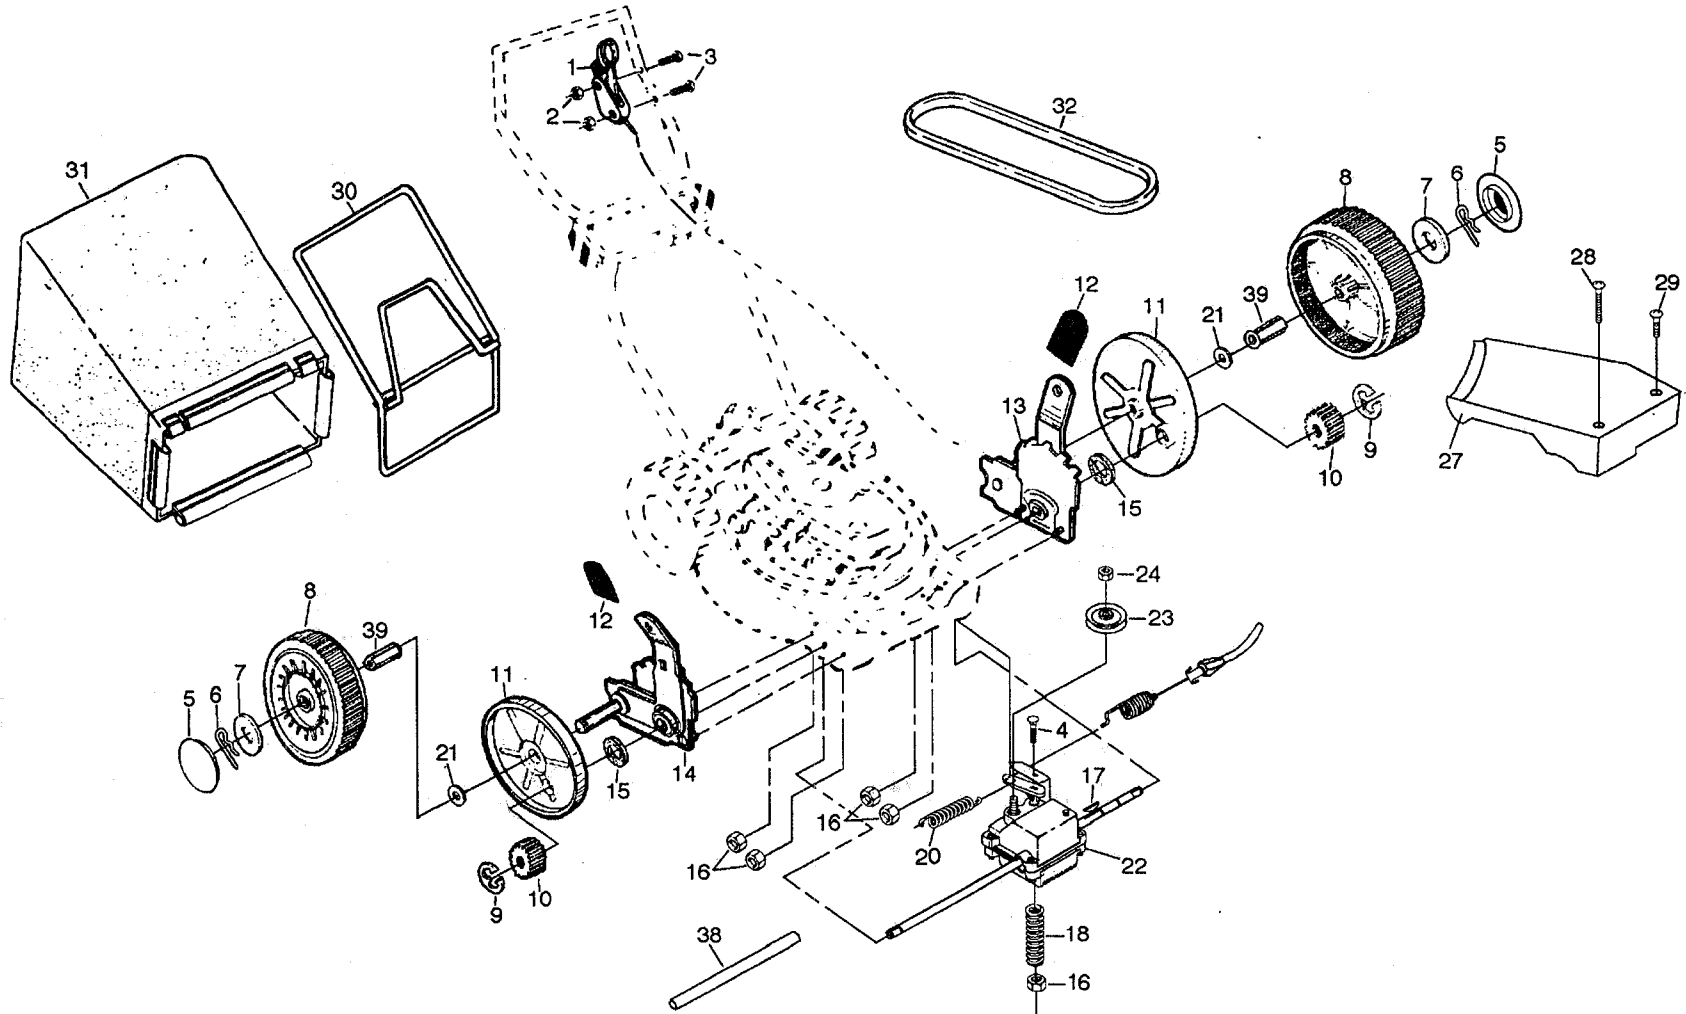

REPAIR PARTS

22" REAR BAGGER ROTARY LAWN MOWER - - MODEL NO. PP850PI

KEY NO.	PART NO.	DESCRIPTION
1	532851660	Drive Control
2	532074189	Locknut #10-24
3	532750029	Pan Head Machine Screw #10-24 x 2
4	532700875	Carriage Bolt 1/4-20 x 2
5	532077400	Hubcap
6	532085179	Retainer Clip
7	532052160	Washer
8	532134613	Wheel & Tire Assembly 8.00 x 1-3/4
9	812000057	E-ring
10	532137054	Pinion
11	532088080	Dust Cover
12	532132800	Selector Knob
13	532751809	Wheel Adjuster Assembly (Left)
14	532751810	Wheel Adjuster Assembly (Right)
15	532088118	Felt Washer
16	532063601	Locknut

KEY NO.	PART NO.	DESCRIPTION
17	532850848	Hi-Pro Key
18	532137090	Spring
20	532075192	Spring
21	532067725	Washer
22	532702511	Gear Case Assembly
23	532137052	Drive Pulley
24	532132010	Locknut
27	532137081	Drive Cover
28	532087866	Pan Head Machine Screw #10-24 x 2-3/4
29	532136797	Pan Head Machine Screw #10-24 x 1-3/4
32	532083691	V-Belt
34	532133413	Frame Grass Bag 2-1/2
35	532134724	Grass Bag 2-1/2 Soft
38	532086012	Drive Shaft Cover
39	532088446	Wheel Bushing

REPAIR PARTS

22" POWER PROPELLED LAWN MOWER - - MODEL NO. PP850PI

GEAR CASE ASSEMBLY PART NUMBER 702511

KEY NO.	PART NO.	DESCRIPTION
1	17490416	Screw, Tapping 1/4-20 x 1-1/4
2	137055	Bracket, Adjusting
3	137053	Shifter
4	57072	Seal
5	57388	Pin, Grooved 1/8 x 1/2
6	48281	Gear Case Halves, Upper and Lower (Includes Key #4, 5 and 7)
7	77881	Bearing
8	137051	Shaft, Worm
9	137074	Drive Shaft

NOTE: All component dimensions given in U.S. inches
1 inch = 25.4 mm

NOTE: To reseal housing halves use Locktite No. 515