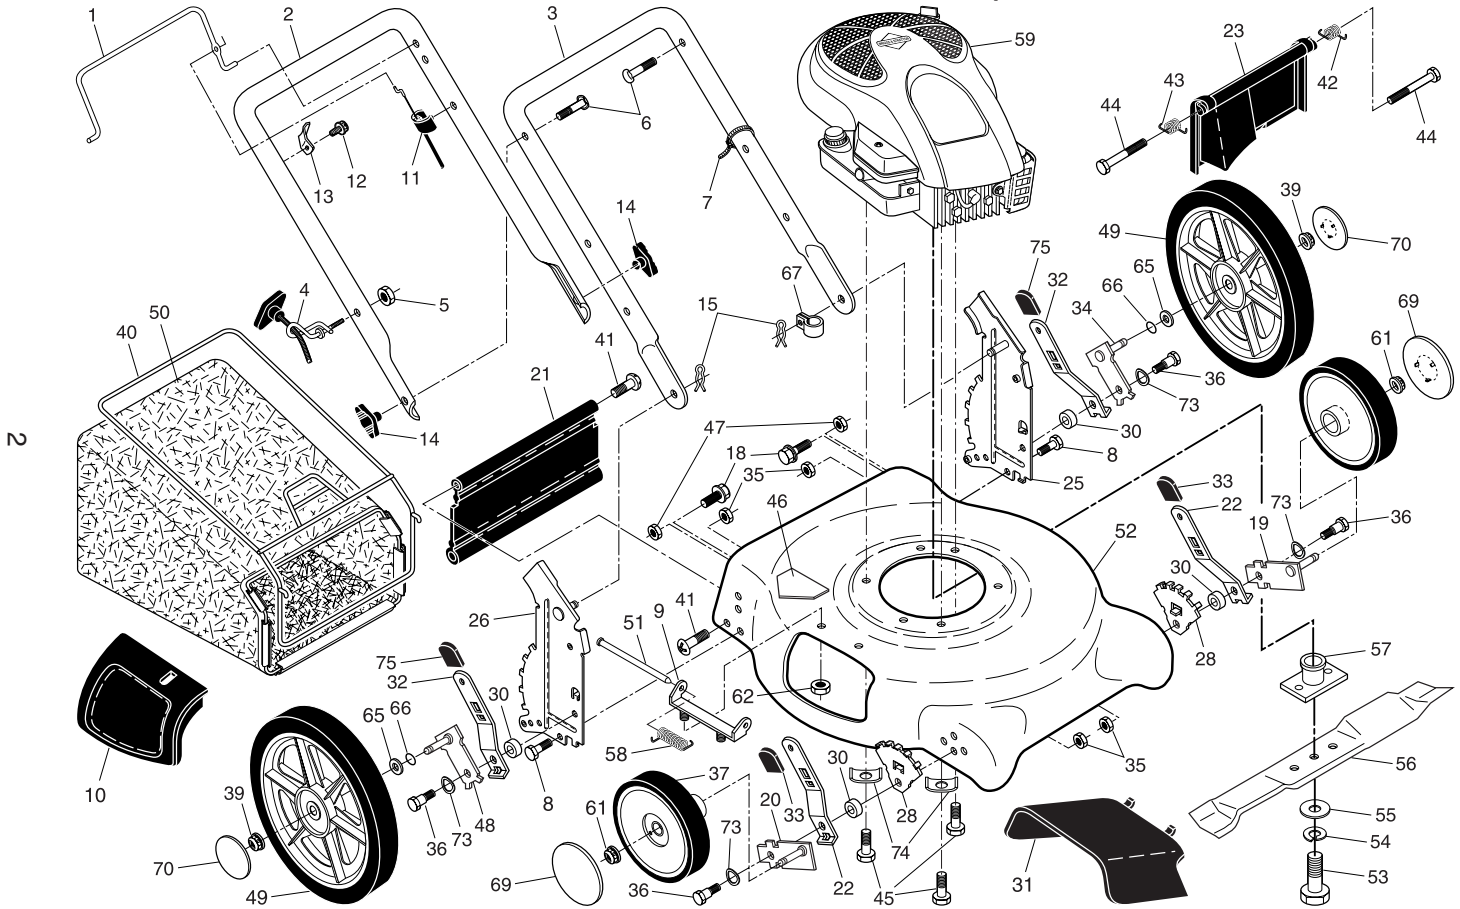

ROTARY LAWN MOWER - - MODEL NUMBER PR600N21RH (MFG. I.D. NUMBER 96132002300)

ROTARY LAWN MOWER - - MODEL NUMBER PR600N21RH (MFG. I.D. NUMBER 96132002300)

KEY NO.	PART NO.	DESCRIPTION	KEY NO.	PART NO.	DESCRIPTION	KEY NO.	PART NO.	DESCRIPTION
1	194177X428	Control Bar	30	401629	Spacer	52	412212	Kit, Lawn Mower Housing (Includes Key Numbers 17, 18 and 46)
2	194179X479	Upper Handle	31	165760	Deflector, Discharge	53	851084	Hex Head Screw, Grade 8, 3/8-24 x 1-3/8
3	169708X479	Lower Handle	32	401624X004	Selector Spring, Rear	54	850263	Helical Lockwasher
4	194788	Rope Guide	33	701037X421	Selector Knob	55	851074	Hardened Washer
5	132004	Locknut, Hex 1/4-20	34	401176X004	Axle Arm Assembly, Rear, LH	56	406712	21" Blade
6	191574	Handle Bolt	35	166785	Locknut, Hex 5/16-18	57	193707	Blade Adapter
7	66426	Wire Tie	36	401638	Shoulder Bolt 5/16-18	58	152124	Spring, Hinge Rod
8	74780512	Hex Bolt 5/16-18 x 3/4	37	150339	Wheel & Tire Assembly, Front, 8"	59	---	Engine, Briggs & Stratton,
9	154132	Mounting Bracket, Mulcher Door	38	401638	Shoulder Bolt			
10	165754	Mulcher Door	39	145212	Flanged Locknut	61	83923	Flanged Locknut
11	183281	Engine Zone Control Cable	40	401808	Frame, Grassbag	62	73800400	Nut, Hex
12	750634	Hex Washer Head Screw #10-24 x 1/2	41	88652	Hinge Screw	65	88348	Washer, Flat 3/8
13	86899X004	Up-Stop Bracket	42	405421	Spring, Rear Door, LH	66	197480	O-Ring
14	189713X428	Handle Knob	43	405423	Spring, Rear Door, RH	67	197991	Clip, Cable
15	51793	Hairpin Cotter	44	184193	Bolt, Rear Door	69	407793X421	Hubcap, Front Wheel
18	17600406	Screw	45	150406	Screw, Hex Head Thread Rolling Screw 3/8-16 x 1	70	407794X421	Hubcap, Rear Wheel
19	401174X004	Axle Arm Assembly, Front, LH	46	404763	Danger Decal	73	401630	Washer, Curved, Cylindrical
20	401175X004	Axle Arm Assembly, Front, RH	47	751153	Nut, Hex	74	851201X004	Washer, Special, Engine
21	189008	Rear Skirt	48	401177X004	Axle Arm Assembly, Rear, RH	--	404764	Warning Decal (not shown)
22	401621X004	Selector Spring, Front	49	408852X421	Wheel & Tire Assembly, Rear, 12"	--	193732	Operator's Manual, English
23	401814X428	Rear Door Assembly	50	411060	Grassbag	--	193734	Operator's Manual, French
24	73930500	Locknut, Hex 5/16-18	51	147286	Rod, Hinge	--	412211	Repair Parts Manual
25	400627X479	Handle Bracket, LH						
26	400628X479	Handle Bracket, RH						
28	407494X005	Wheel Adjusting Bracket						

NOTE: All component dimensions given in U.S. inches. 1 inch = 25.4 mm.

IMPORTANT: Use only Original Equipment Manufacturer (O.E.M.) replacement parts. Failure to do so could be hazardous, damage your lawn mower and void your warranty.