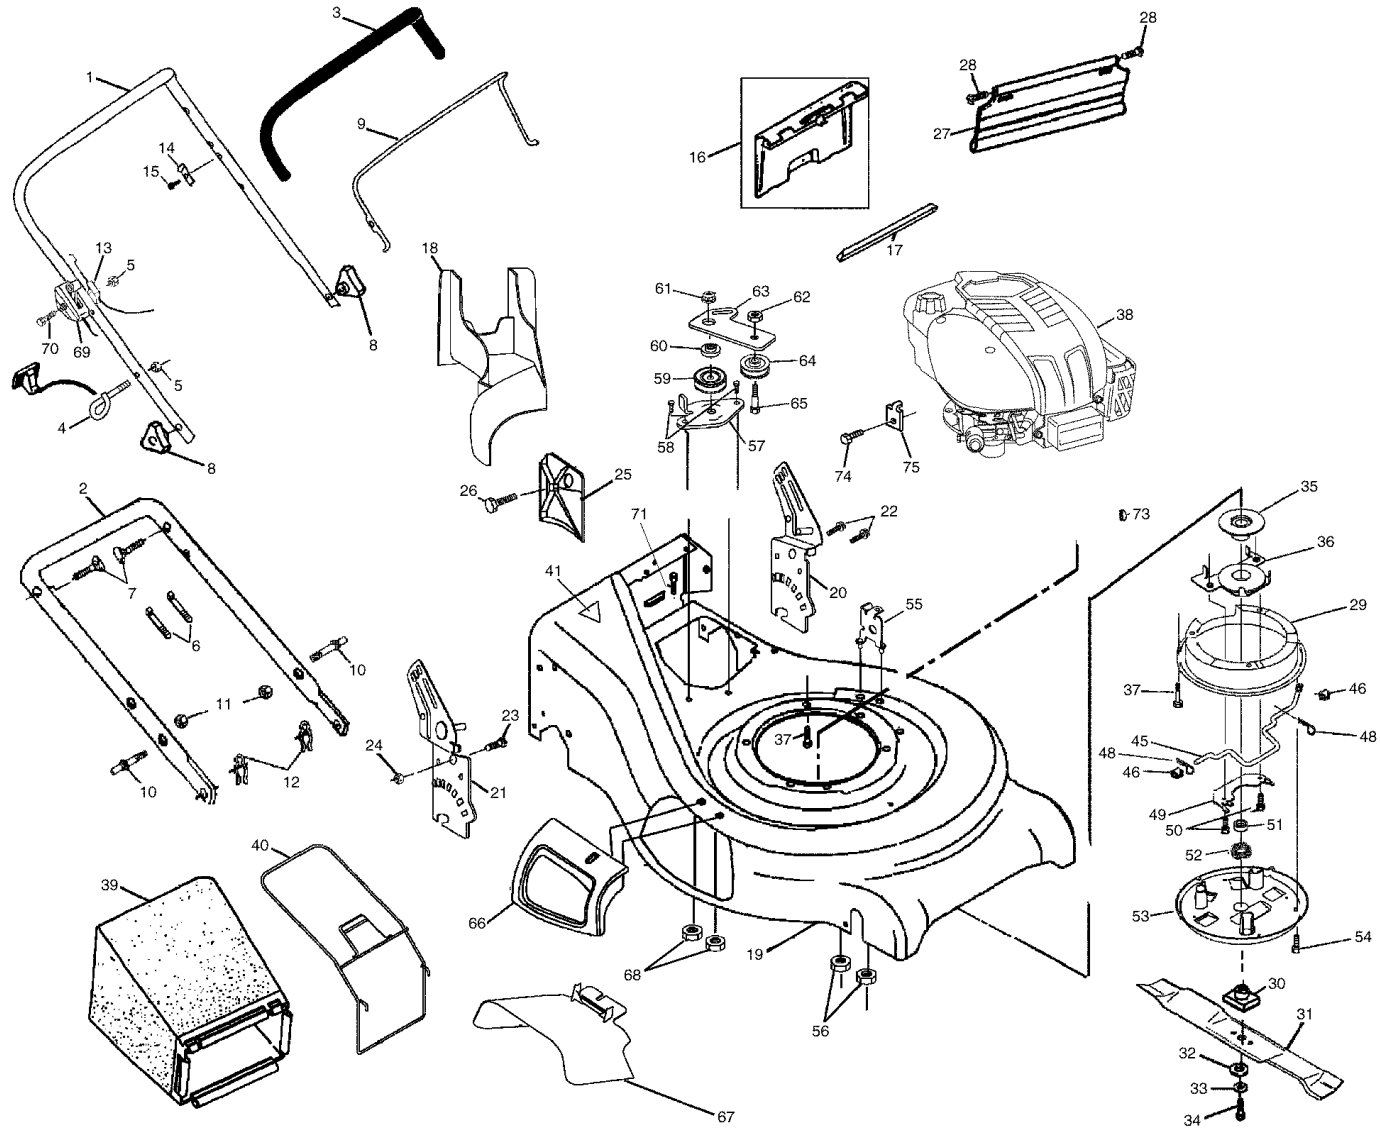

ROTARY LAWN MOWER - - MODEL NUMBER PR675R21MCA

ROTARY LAWN MOWER - - MODEL NUMBER PR675R21MCA

KEY NO.	PART NO.	DESCRIPTION	KEY NO.	PART NO.	DESCRIPTION
1	167163	Handle, Upper Dlx Comf. (Including grip)	39	182116	Grass Catcher Bag
2	161105X479	Handle, Lower	40	180026	Grass Catcher Frame
3	164265	Grip, Hdl Foam Smooth	41	107339X	Danger Decal
4	179585	Guide, Rope, Side	45	166034	Engagement Rod
5	132004	Nut, Hex Lockwasher 1/4-20	46	166041	Bushing
6	66426	Wire, Tie	48	169605	Retainer Clip
7	131959	Bolt, Handle 5/16-18 x 1.75	49	175787X008	Clamp
8	170176	Knob, Handle	50	54583	Screw
9	176281	Bail, Cont. Wire Dlx Comf. Yel	51	169980	Spacer
10	161551	Bolt, Sq. Neck	52	170868	Wave Washer
11	73990500	Nut, Hex Lockwasher Ins. 5/16-18 UNC	53	173041	Belt Cover, Bottom
12	51793	Cotter, Hairpin	54	750097	Screw
13	133107	Engine zonecontrol cable	55	166383X479	Cable Support Bracket
14	850733X004	Bracket, Upstop	56	63601	Nut
15	83816	Screw, Hex Washer Head Tapping 10-2	57	166391X004	Bracket Assy.
16	162085	Kit, Door Rear	58	57808	Screw
17	179885	Seal, Door	59	166042	V-Groove Pulley
18	165261	Plug, Mulcher	60	166050	Idler Arm Spacer
19	172306	Kit, Housing	61	145212	Flange Nut
20	161568X479	Handle, Bracket Asm. Left	62	155552	Locknut
21	168227X479	Handle, Bracket Asm. Right	63	166022X008	Idler Arm
22	150078	Screw, Hex Wshd	64	166043	Idler Pulley
23	163183	Bolt, Hex Head 5/16-18 x 5/8	65	160829	Shoulder Bolt
24	63124	Nut, Hex Lock Wshr 5/16-18	66	171962	Door Assy.
25	161333	Baffle, Side	67	169699	Deflector, Door
26	163409	Screw 12 x 5/8	68	88349	Nut
27	161550	Skirt	69	170297	Throttle Control
28	88652	Screw, Hinge 1/4-20 x 1.25	70	144929	Screw
29	166036X479	Belt Cover, Top	71	54583	Screw
30	851514	Adapter, Blade w/key Longer	73	87677	Hi Pro Key
31	175064	Blade, 21"	74	83816	Screw
32	851074	Washer, Hardened	75	111190X	Cable Clamp
33	850263	Lockwasher, Helical Spring 3/8	--	162300	Warning Decal (Not Shown)
34	851084	Screw, Hex Head 3/8-24 x 1.38	--	172787	Operator's Manual (English)
35	169809	Pulley, Fixed	--	172788	Operator's Manual (French)
36	179219	Bearing Support Assy.	--	181891	Replacement Parts Manual
37	150406	Bolt, Engine			
38	- - -	Engine, B&S, Model Number 121602 (Order parts from engine manufacturer)			

NOTE: All component dimensions given in U.S. inches.
1 inch = 25.4 mm