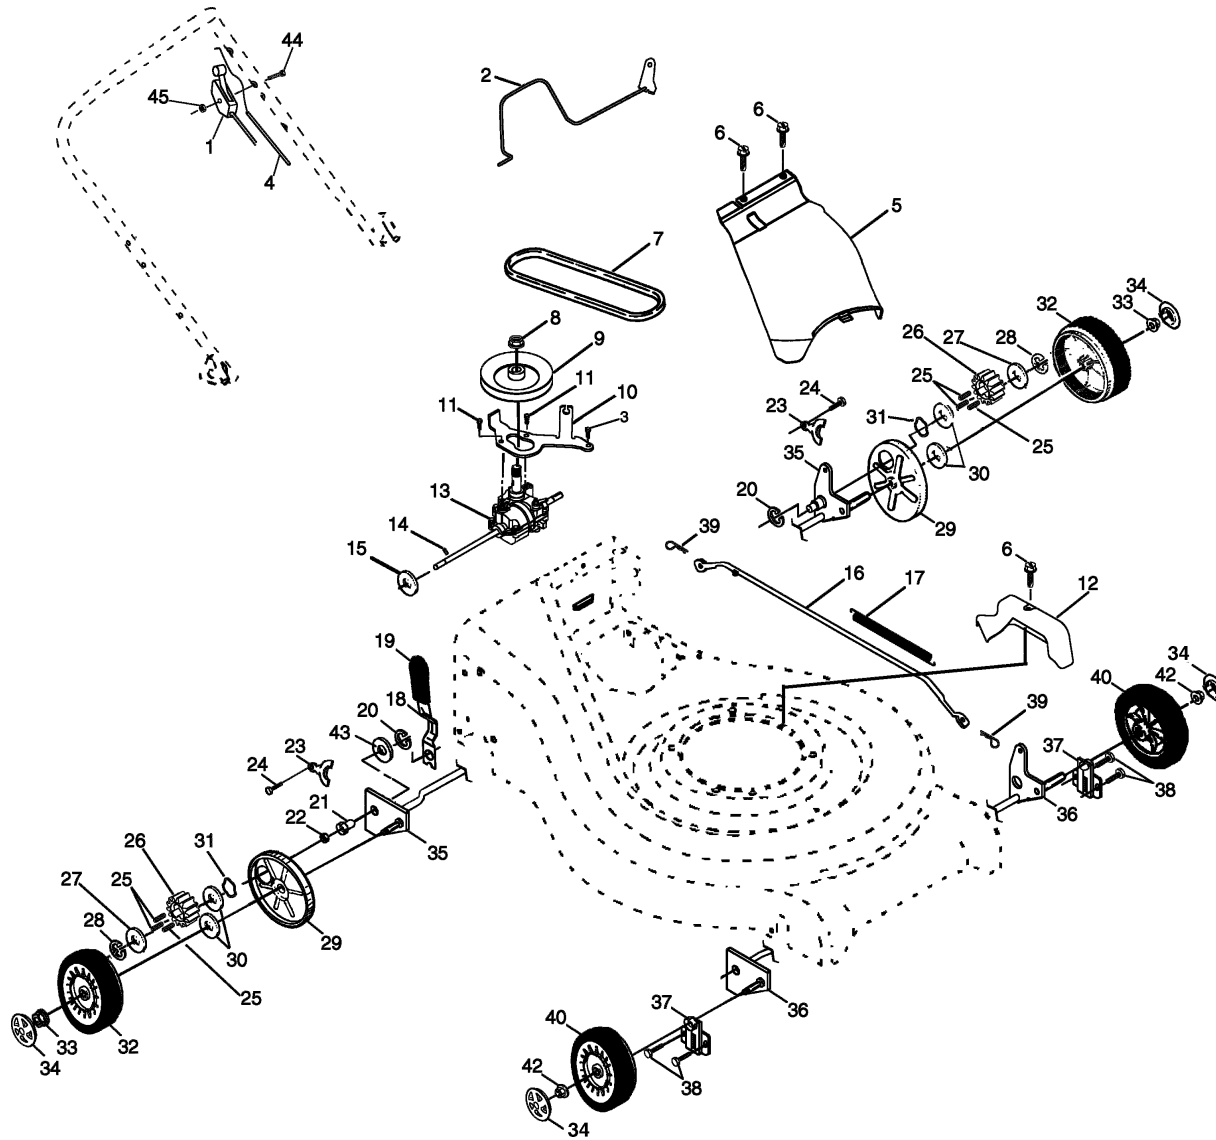

## ROTARY LAWN MOWER - - MODEL NUMBER PR675R21MCA

KEY NO.	PART NO.	DESCRIPTION
1	173813	Speed Control
2	176280	Bail Control Drive
3	17060408	Screw
4	179049	Drive Cable
5	161537	Cover Drive
6	750634	Screw Thdrol 10-25 x .50
7	166060	V-Belt
8	132010	Nut Lock Flanged 3/8-16 Zinc
9	166049	Pulley Driven
10	166021X004	Belt Keeper Bracket
11	17541011	Screw Hex Wash Head 10-24 X .668
12	166189	Pivot Rod Cover
13	166388	Transmission Asm.
14	145354	Pin Spring Thrust
15	57079	Washer Hardened
16	161584	Rod Connecting
17	161602	Spring Extension
18	160477X004	Spring Selector
19	170203	Knob Selector Spring
20	12000022	E-Ring 7/8
21	163365	Bearing Support
22	169911	Bearing Ball
23	161118X004	Retainer Drive Asm. Stmp.
24	57808	Screw Hex Head Tapping 1/4-20 x .75

KEY NO.	PART NO.	DESCRIPTION
25	170011	Drive Pawl
26	166450	Pinion, Drive
27	52160	Washer
28	12000058	E-Ring 7/16
29	180504	Cover, Dust Wheel
30	67725	Washer 1/2 x 1-1/2 x .134
31	57143	Wave Washer
32	180763	Wheel 9 x 2
33	145212	Nut Hex Flange Lock
34	180660	Hubcap
35	160785X004	Shaft Asm. Rear
36	160786X004	Shaft Asm. Front
37	161463	Retainer Front Shaft
38	163409	Screw 12 x 5/8
39	700279	Clip Retainer
40	172323	Wheel 8 x 2
42	83923	Nut, Hex Flange Lock 3/8-16
43	19572216	Washer
44	144929	Screw 1/4 x 2.12
45	751152	Locknut