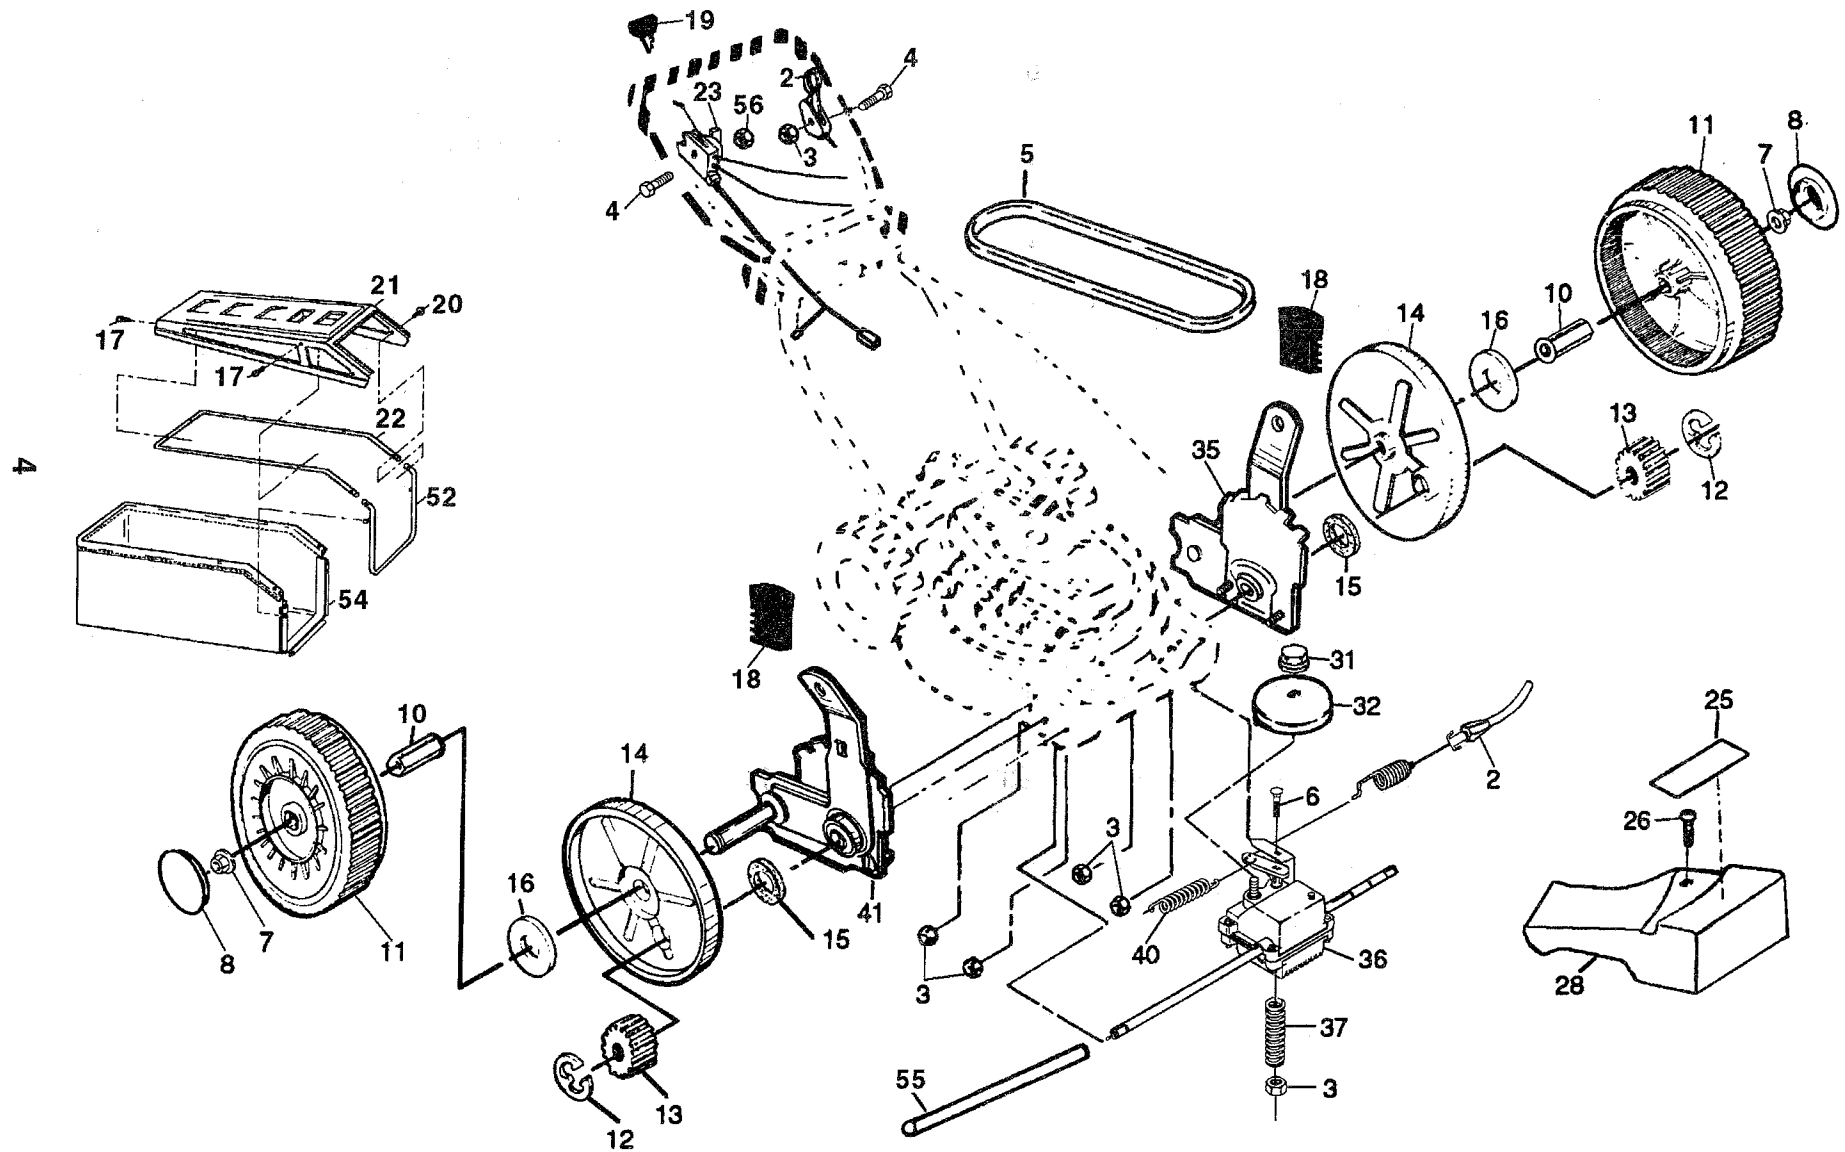

REPAIR PARTS

ROTARY LAWN MOWER MODEL NUMBER RE0X582TC

REPAIR PARTS

ROTARY LAWN MOWER MODEL NUMBER RE0X582TC

KEY NO.	PART NO.	DESCRIPTION	KEY NO.	PART NO.	DESCRIPTION
2	146323	Drive Control	22	851658	Frame Tube
3	63601	Locknut #10-24	23	147041	Engine Control
4	144929	Hex Washer Head Screw 1/4-20 x 2.12	25	142160	Drive Cover Decal
5	146527	V-Belt	26	143603	Hex Washer Head Tapping Screw #10-24
6	700875	Carriage Bolt 1/4-20 x 2-3/4	28	702806	Drive Cover
7	145212	Flange Locknut	31	132010	Hex Flange Nut
8	77400	Hubcap	32	137052	Drive Pulley
10	86960	Nylon Bushing	35	149820	Wheel Adjuster Assembly (Left)
11	700953	Wheel & Tire Assembly	36	702511	Gear Case Assembly
12	12000058	E-Ring	37	146467	Spring
13	137054	Pinion	40	75192	Spring
14	88080	Dust Cover	41	149819	Wheel Adjuster Assembly (Right)
15	88118	Felt Washer	52	851735	Catcher Frame
16	67725	Washer 1/2 x 1-1/2 x .134	54	149356	Grassbag Assembly
17	131029	Self Tapping Screw #10-24 x .625	55	86012	Driveshaft Cover
18	132800	Selector Knob	56	751152	Nut
19	122147X	Key	--	750320	Decal, Wheel Adjuster, R.H.
20	750634	Tapping Screw	--	750319	Decal, Wheel Adjuster, L.H.
21	851739	Top Grassbag	--	136602	Drive Handle Decal
			--	136603	Handle Decal