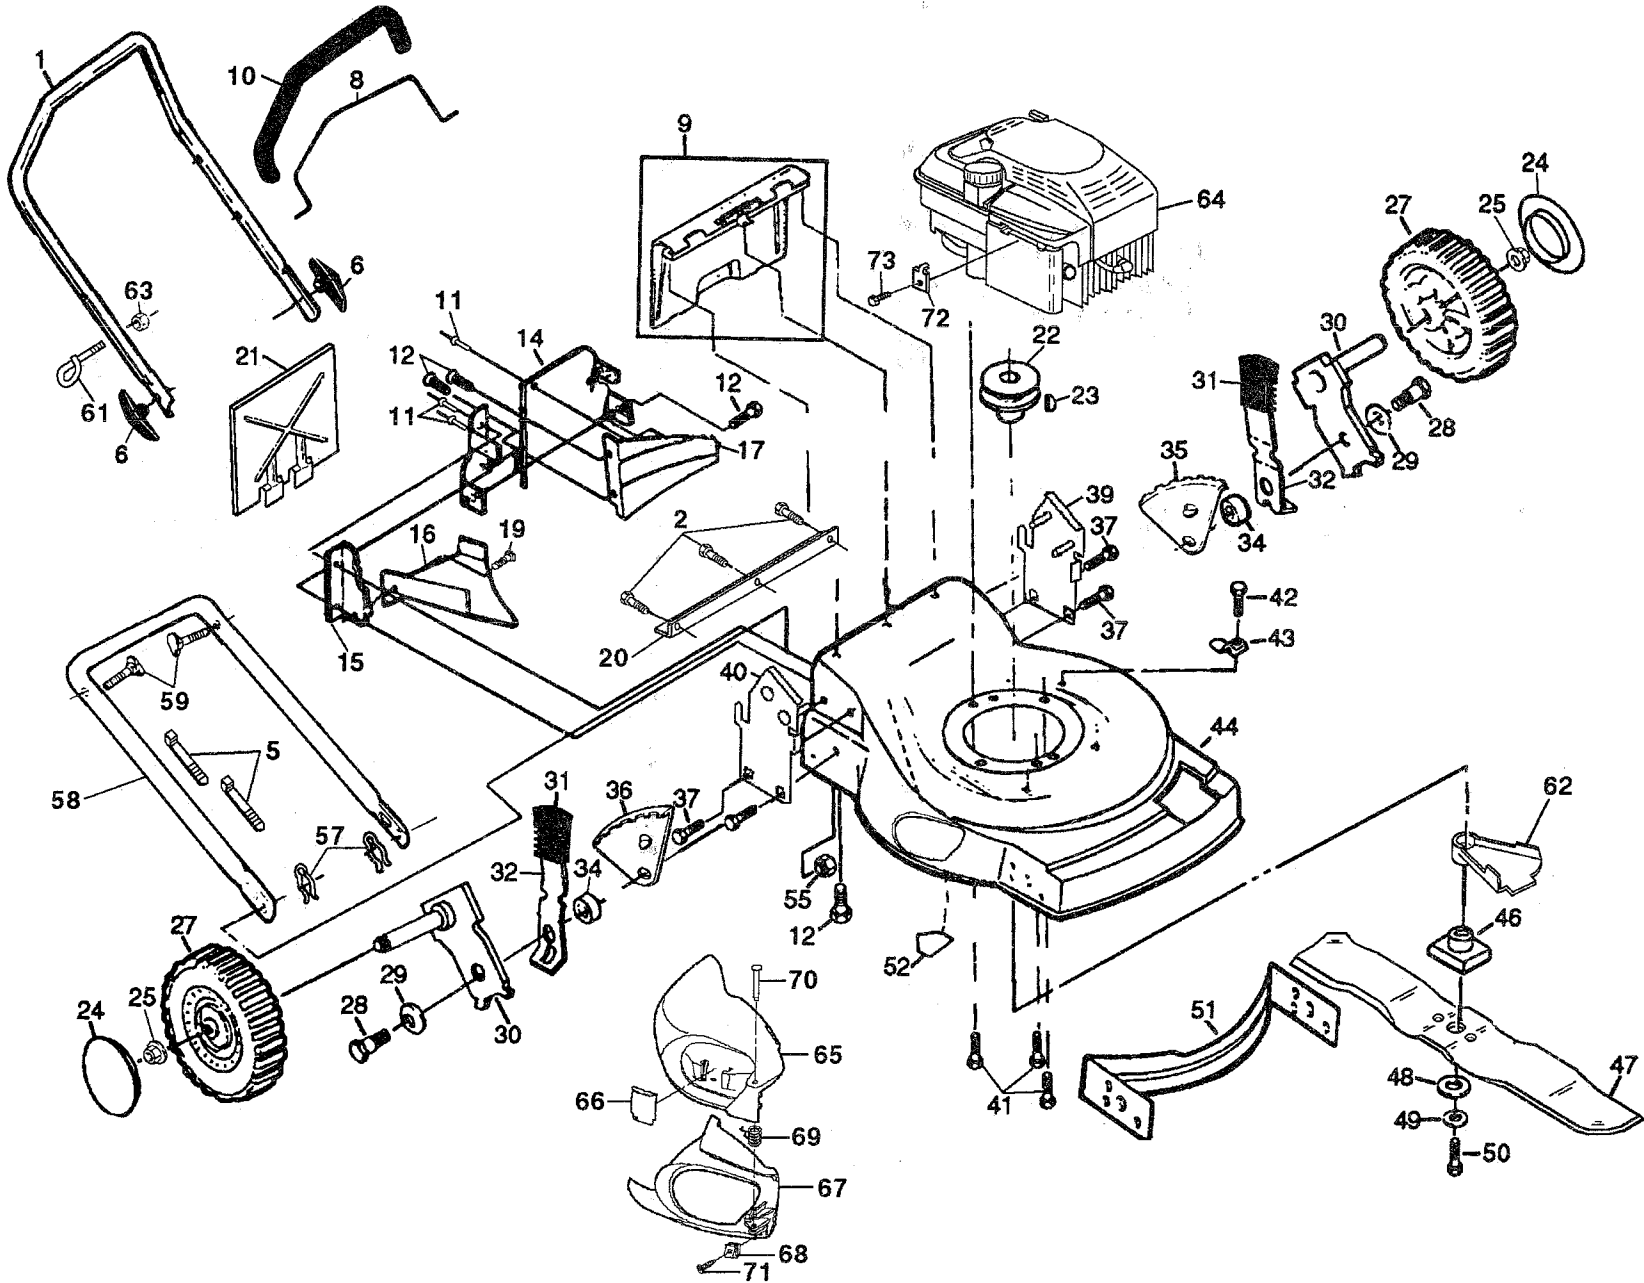

REPAIR PARTS

ROTARY LAWN MOWER MODEL NUMBER RE0X582TC

2

REPAIR PARTS

ROTARY LAWN MOWER MODEL NUMBER RE0X582TC

KEY NO.	PART NO.	DESCRIPTION	KEY NO.	PART NO.	DESCRIPTION
1	145640X479	Upper Handle	42	750097	Hex Washer Head Screw #10-24 x 1/2
2	146694	Screw	43	87930	Guide Clip
5	66426	Wire Tie	44	149357	Lawn Mower Housing (Incl. Key #14, 15, 51 & 52)
6	136376	Handle Knob	46	851514	Blade Adapter
8	145794	Control Bar	47	141114	Blade 22"
9	147615	Rear Door Kit	48	851074	Hardened Washer
10	850724	Handle Grip	49	850263	Helical Washer 3/8-24 x 1-3/8 Grd. 8
11	128415	Pop Rivets	50	851084	Hex Head Machine Screw 3/8-24 x 1-3/8 Grd. 8
12	54583	Hex Tapping Screw 1/4-20 x 1/2	51	801652X479	Front Baffle
14	700494X479	Back Plate	52	145494	Danger Decal
15	700365X479	Side Baffle	55	751592	Locknut 3/8-16
16	133190X479	Discharge Baffle	57	51793	Hairpin Cotter
17	140661X479	Rear Baffle	58	132813X479	Lower Handle
19	86344	Screw	59	131959	Handle Bolt
20	146143X479	Foot Guard	61	132001	Rope Guide
21	133170X479	Mulcher Plate	62	134612	Debris Shield
22	84596	Engine Pulley	63	73510400	Hex Nut
23	87677	Hi-Pro Key #505	64	146295	* Engine - Briggs & Stratton - Model No. 128807
24	77400	Hubcap	65	701458	Door
25	83923	Flange Locknut	66	143984	Door Latch
27	146247	Wheel & Tire Assembly	67	702807	Side Discharge Guard
28	142748	Shoulder Bolt 3/8-16	68	141839	Speed Nut
29	62335	Belleville Washer	69	702808	Hinge Spring
30	145937X004	Axle Arm Assembly	70	702809	Hinge Rod
31	132800	Selector Knob	71	141841	Screw
32	850862X004	Selector Spring	72	213146	* Cable Clamp
34	84920	Spacer	73	83816	Screw
35	135156	Wheel Adjusting Bracket (Left)	--	142159	Decal
36	135155	Wheel Adjusting Bracket (Right)	--	145495	Warning Decal
37	55187	Thread Cutting Screw 5/16-18 x 3/4	--	149355	Operator's Manual (Euro)
39	701923X479	Handle Bracket Assembly (Left)	--	149823	Replacement Parts Manual (Euro)
40	701921X479	Handle Bracket Assembly (Right)			
41	850998	Hex Head Thread Rolling Screw 3/8-16 x 1-1/8			

* These parts must be purchased through an authorized Briggs & Stratton dealer