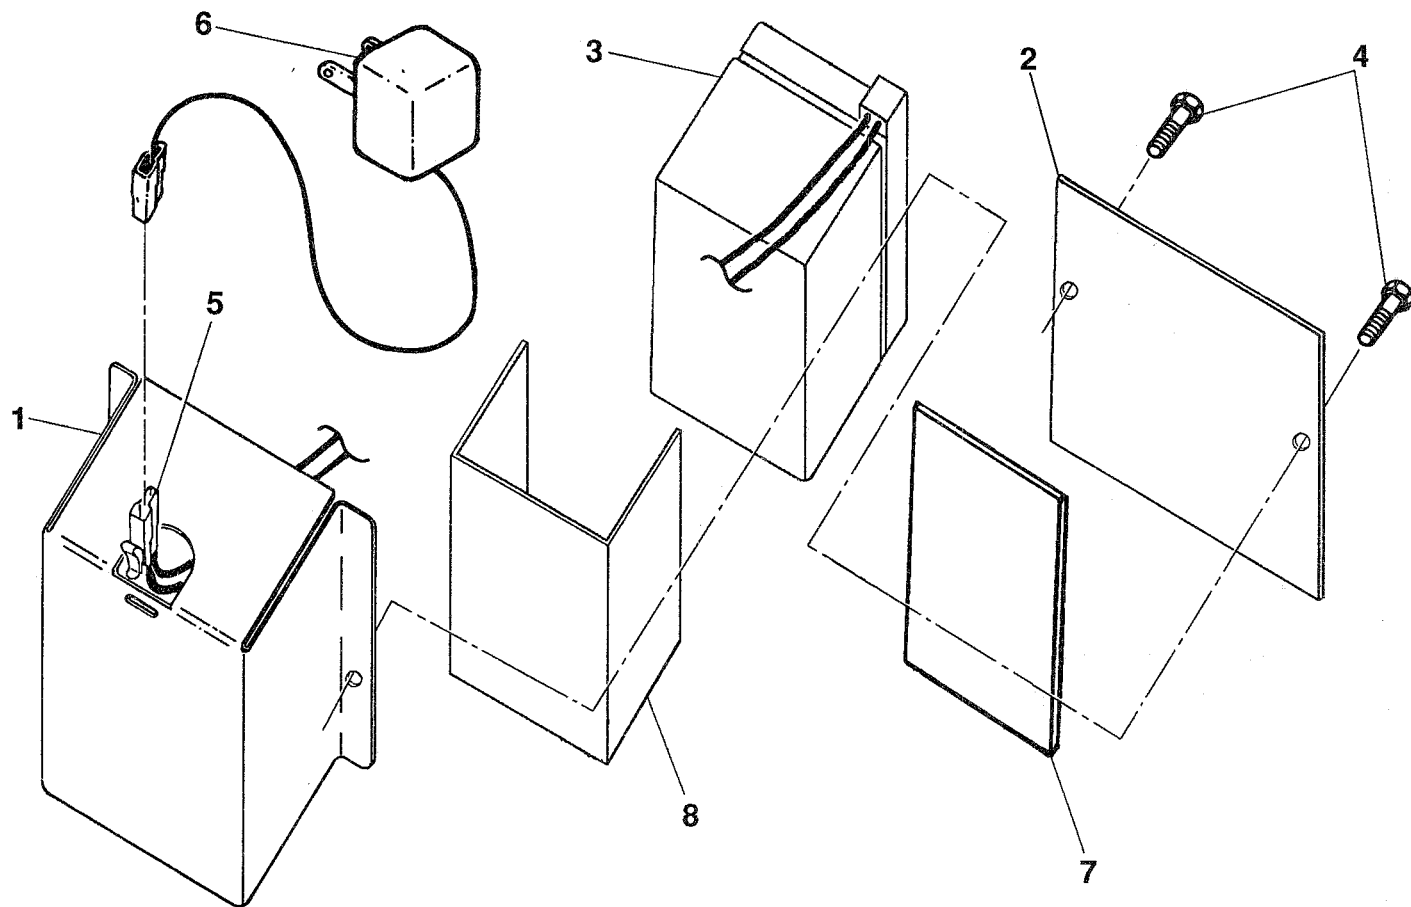

REPAIR PARTS

ROTARY LAWN MOWER - - MODEL NO. RE0X582TC

KEY NO.	PART NO.	DESCRIPTION
1	86334X479	Battery Bracket
2	86337X479	Battery Cover
3	750909	Battery
4	750097	Hex Washer Head Screw #10-24 x 1/2
5	86353	Connector Mounting Clip
6	130024	Battery Charger
7	86649	Battery Pad
8	134861	Battery Wrap