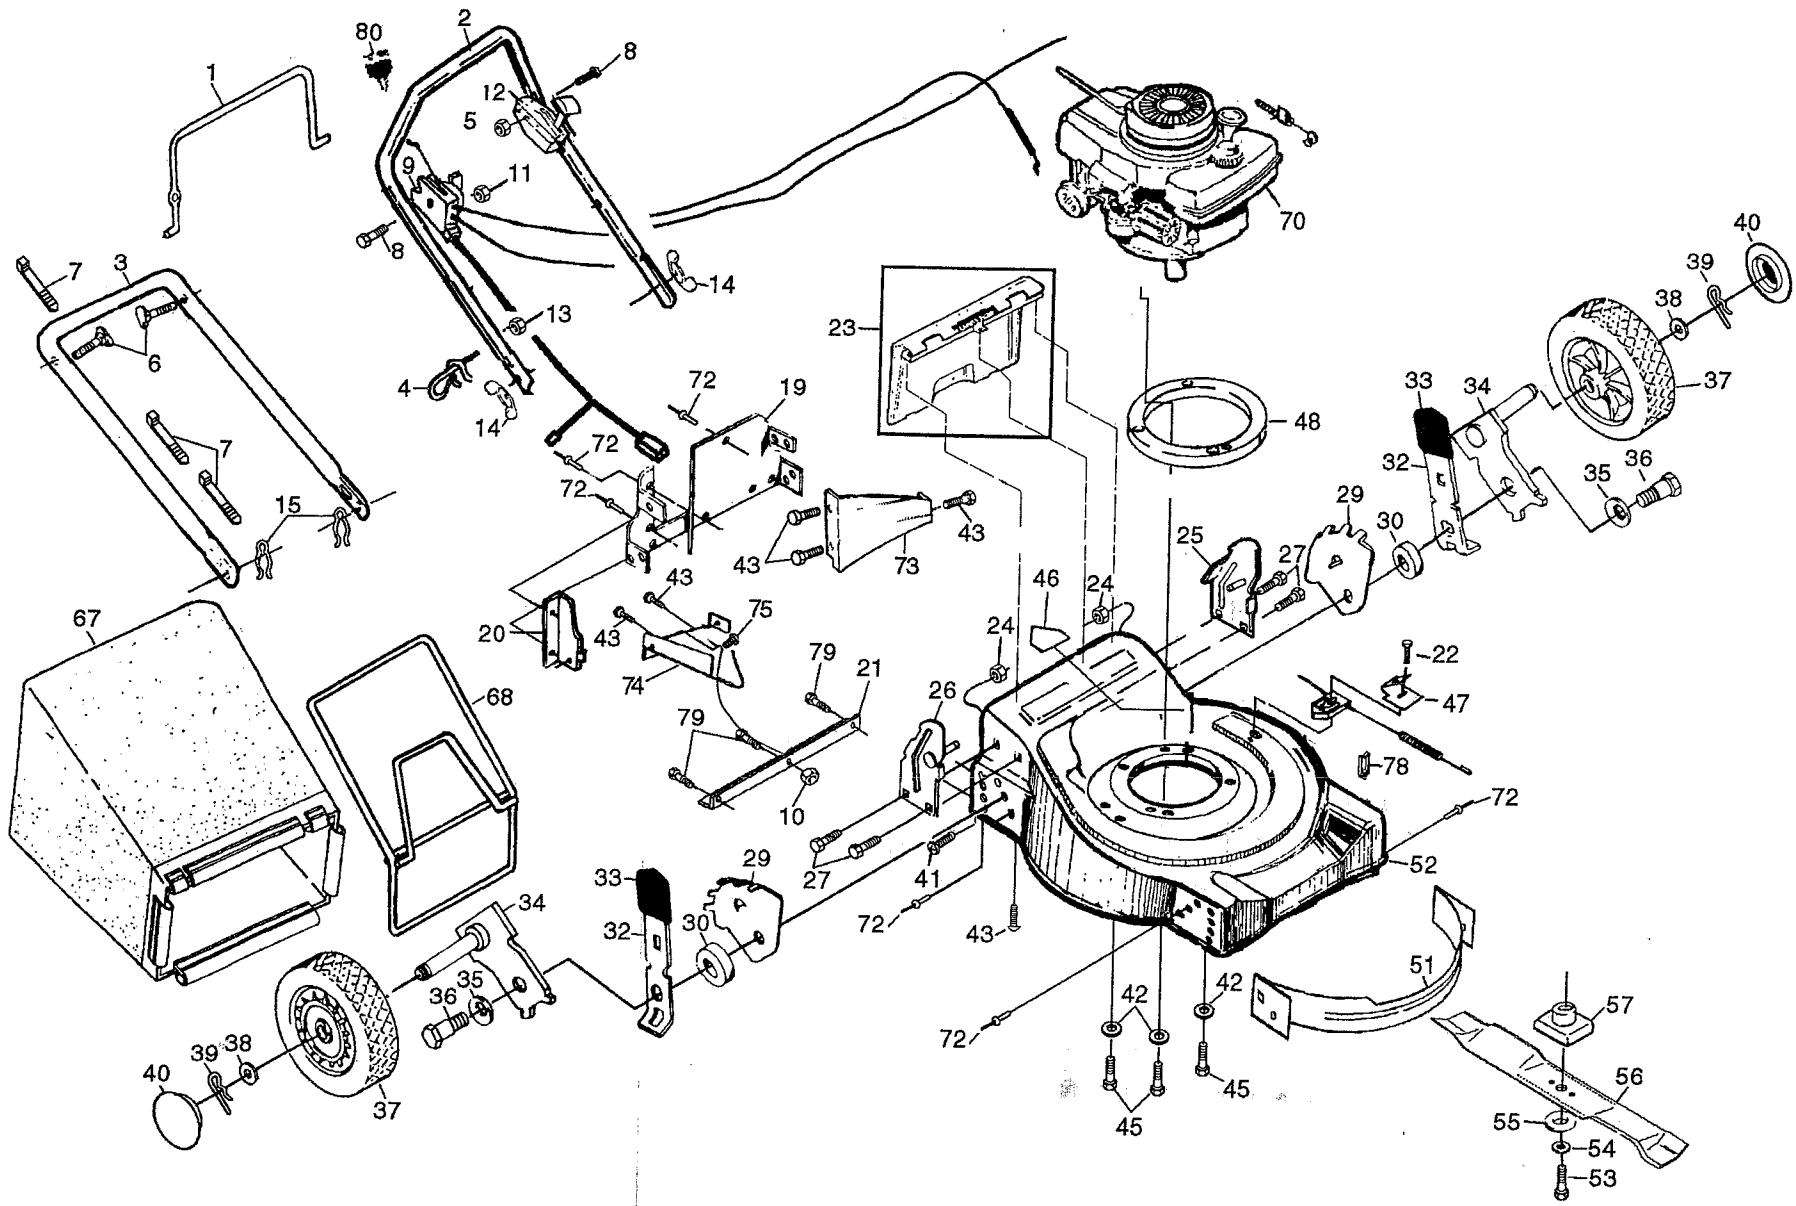

REPAIR PARTS

REAR BAGGER ROTARY MOWER MODEL NUMBER RE2D779B

2

REPAIR PARTS

REAR BAGGER ROTARY MOWER MODEL NUMBER RE2D779B

KEY NO.	PART NO.	DESCRIPTION	KEY NO.	PART NO.	DESCRIPTION
1	146771	Control Bar	39	85179	Retainer Clip
2	145647X479	Upper Handle	40	77400	Hubcap
3	134081X479	Lower Handle	41	88652	Hinge Screw
4	132001	Rope Guide	42	53998	Flat Washer
5	63601	Locknut 1/4-20	43	54583	Hex Tapping Screw 1/4-20 x 1/2
6	131959	Handle Bolt	45	850999	Hex Head Thread Rolling Screw 3/8-16 x 1
7	66426	Cable Tie	46	145494	Danger Decal
8	144929	Hex Washer Head Screw 1/4-20 x 2.12	47	88615	Bracket Cover
9	147042	Combination Control Key Start	48	850988	Engine Spacer
10	73510400	Nut	51	701640X479	Front Baffle
11	751152	Nut Hex Flange	52	149085	Housing Assembly (Incl. Ref. #46)
12	147322	Drive Control	53	851084	Hex Head Bolt 3/8-24 x 1-3/8 Grd. 8
13	73510400	Keys Locknut	54	850263	Helical Lock Washer
14	128638	Wing Nut	55	851074	Hardened Washer
15	51793	Hairpin Cotter	56	145106	20" Blade
19	146693X479	Back Plate	57	851514	Blade Adapter
20	700363X479	Side Baffle	67	149619	Grass Bag
21	146143X479	Foot Guard	68	149555	Catcher Frame
22	85768	Self-Tapping Screw #10-24 x 3/4	70	-----	* Engine - Tecumseh Model No. TVS90-46043B
23	147613	Rear Door Assembly Kit	72	128415	Pop Rivet
24	751592	Locknut 3/8-16	73	700063X479	Rear Baffle
25	700913X479	Handle Bracket Assembly (Left)	78	145669	Cable Guide
26	700915X479	Handle Bracket Assembly (Right)	79	146694	Screw
27	55187	Screw 5/16-18 x 3/4	80	122147X	Key Generic
29	700325X007	Wheel Adjusting Bracket	--	149173	Muffler Guard (not shown)
30	84920	Spacer	--	851856	Screw (not shown)
32	700331X004	Selector Spring	--	149623	Operator's Manual (Euro)
33	87877	Selector Knob	--	149624	Replacement Parts Manual
34	85021X004	Axle Arm Assembly	--	133414	Belt Drive Self-Propelled Decal (Housing)
35	62335	Belleville Washer	--	145495	Inter. Read Owner's Manual Decal
36	142748	Shoulder Bolt 3/8-16			
37	148440	Wheel & Tire Assembly			
38	52160	Washer			

Available accessories not included with lawn mower:

- -- MA36 Chute Deflector
- -- MK20FRD Mulcher Kit

*These parts must be purchased through an authorized Tecumseh dealer.