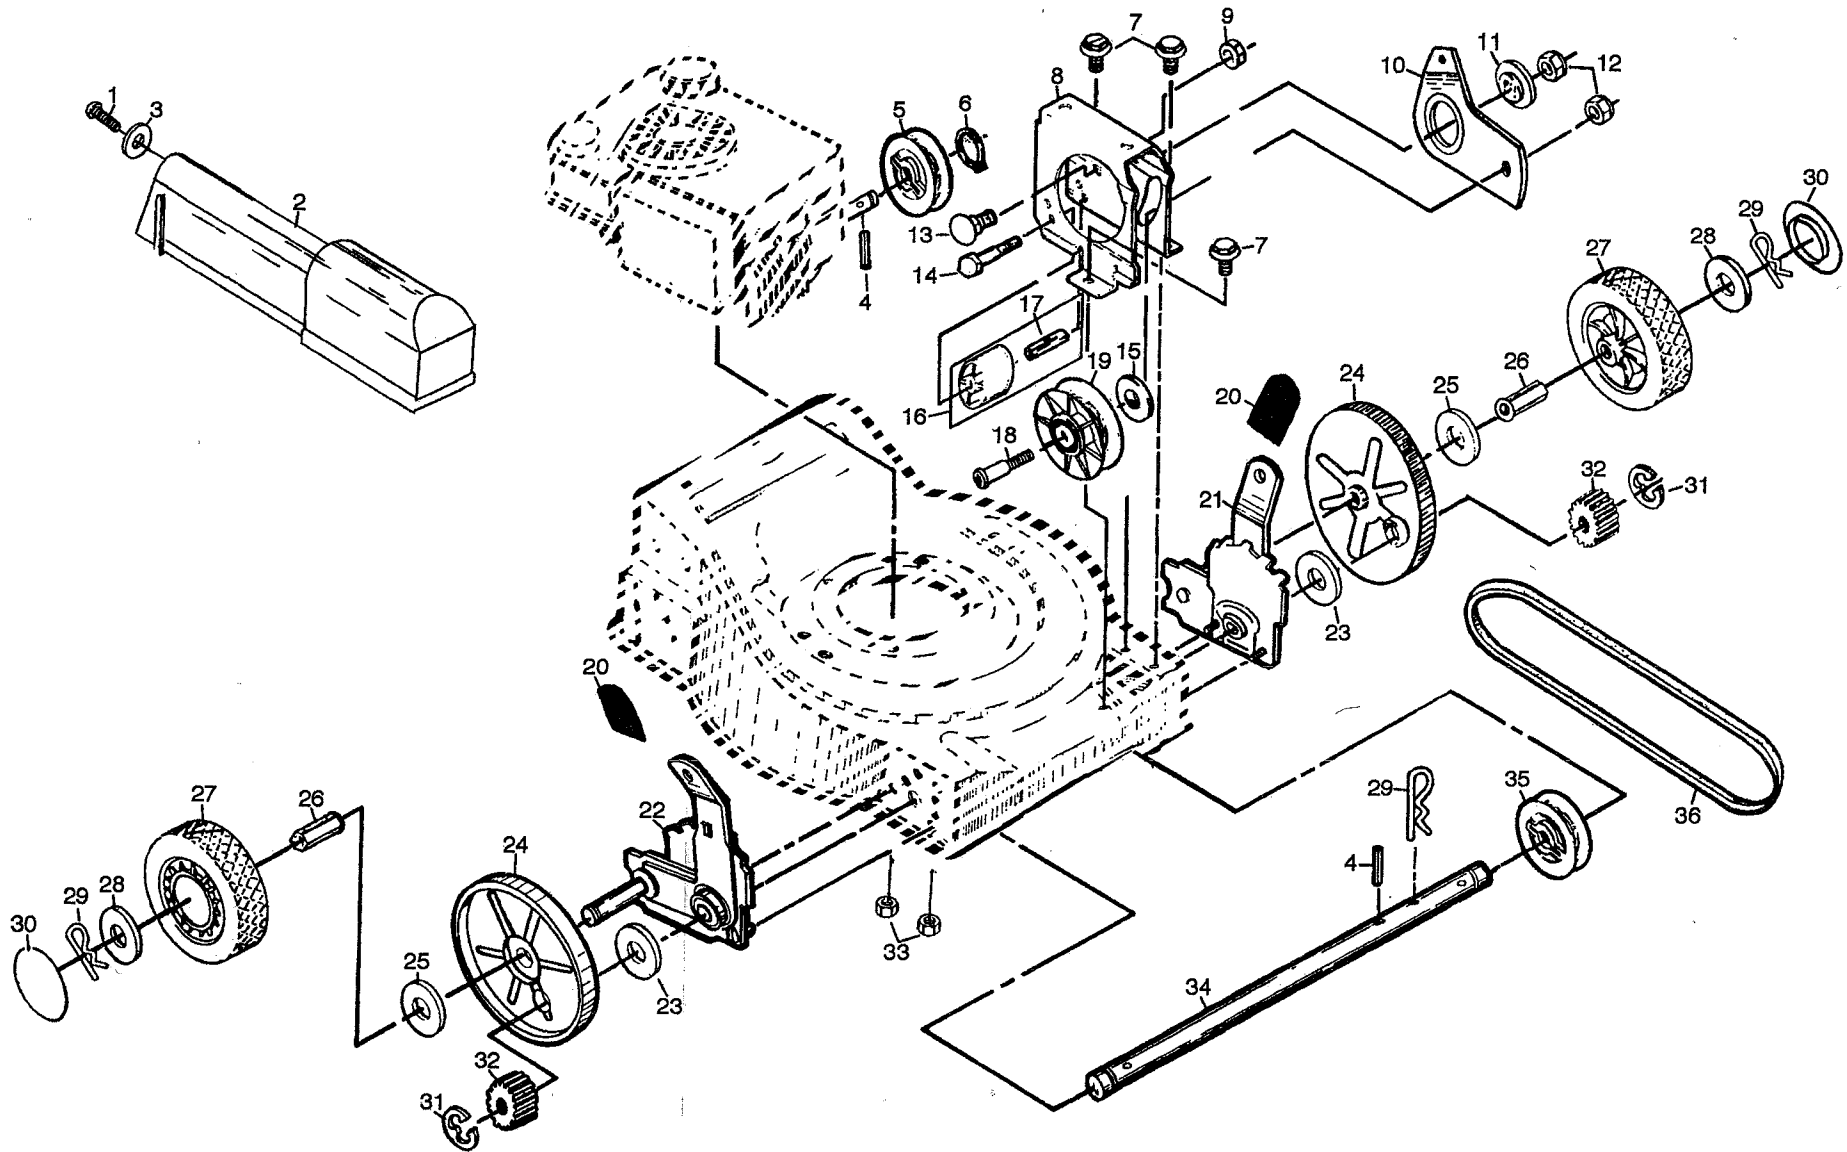

REPAIR PARTS

REAR BAGGER ROTARY MOWER MODEL NUMBER RE2D779B

REPAIR PARTS

REAR BAGGER ROTARY MOWER MODEL NUMBER RE2D779B

KEY NO.	PART NO.	DESCRIPTION
1	750097	Hex Washer Head Screw #10-24 x 1/2
2	750727	Drive Cover
3	4802	Washer
4	851980	Drive Pawl
5	88043	Drive Pulley
6	12000030	Retaining Ring
7	54583	Screw 1/4-20 x 1/2
8	851947X004	Clutch Frame
9	50962	Locknut 1/4-20
10	702631X004	Clutch Lever
11	88067	Clutch Lever Spacer
12	750253	Locknut 5/16-18
13	72070504	Carriage Bolt 5/16-18 x 1/2
14	74350424	Hex Head Screw 1/4-20 x 1-1/2
15	88069	Spacer
16	48160	Idler Assembly (Includes Key No. 17)
17	88576	Idler Spacer
18	88517	Shoulder Bolt 5/16-18 x 1-3/8

KEY NO.	PART NO.	DESCRIPTION
19	88516	Idler Pulley
20	87877	Selector Knob
21	148484	Selector Assembly (Left)
22	148485	Selector Assembly (Right)
23	88118	Felt Washer
24	88080	Dust Cover
25	67725	Washer
26	88446	Wheel Bushing
27	850690	Wheel & Tire Assembly
28	52160	Washer
29	85179	Retainer Clip
30	77400	Hubcap
31	12000058	E-Ring
32	137054	Pinion
33	63601	Locknut 1/4-20
34	700537	Drive Shaft
35	88082	Driven Pulley
36	850053	Drive Belt