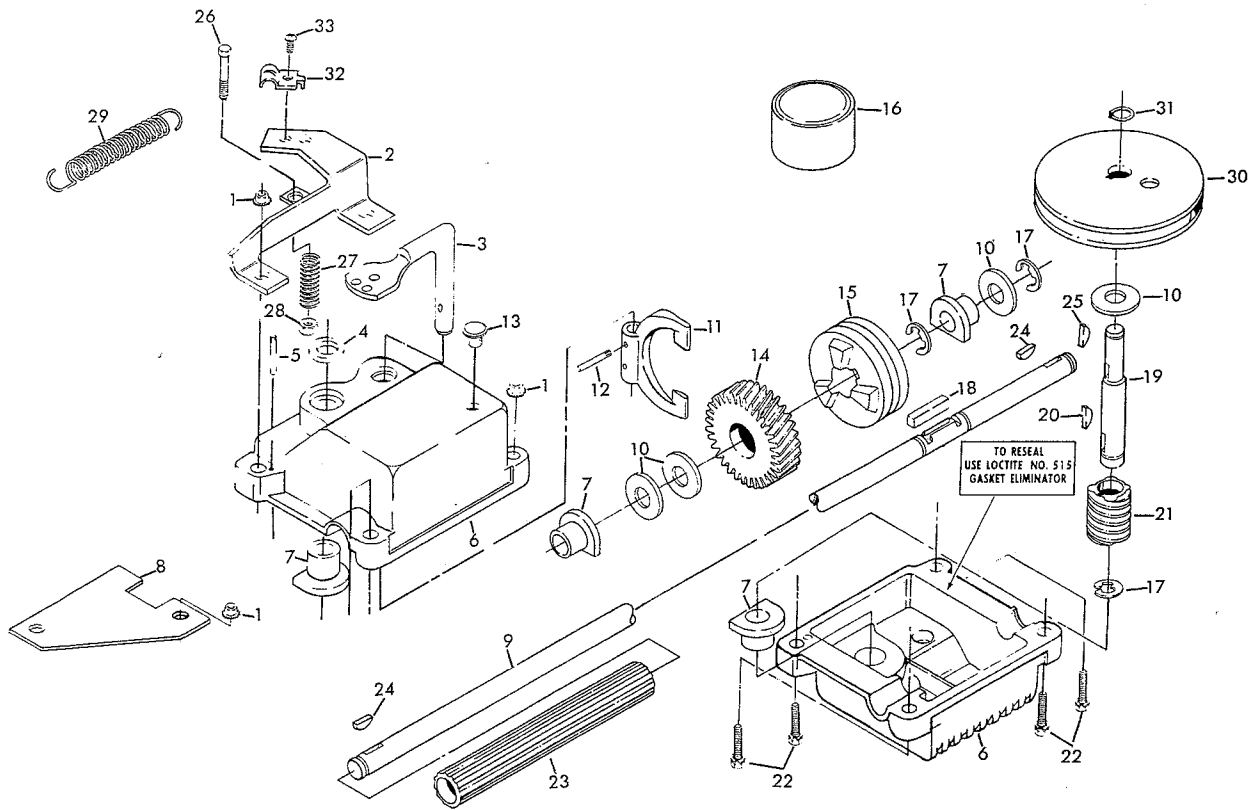

GEAR CASE ASSEMBLY PART NO. 88388

16

KEY NO.	PART NO.	DESCRIPTION	KEY NO.	PART NO.	DESCRIPTION
1	53838	Locknut 1/4-20	17	53753	E-Ring - 1/2 Shaft
2	85178	Adjusting Bracket	18	83684	Square Key
3	88386	Shifter Assembly	19	83720	Worm Shaft
4	57072	Seal	20	65692	Woodruff Key #3
5	57388	Driv-Lok Pin 1/8 x 1/2	21	83680	Worm
6	48032	Gear Case Halves (Incl. Upper & Lower Halves) (Incl. Ref. # 4,7)	22	50950	Hex Head Machine Screw 1/4-20 x 1 1/4
7	77881	Bearing	23	86012	Drive Shaft Cover
8	77039	Spring Bracket	24	65692	Woodruff Key #3
9	79947	Drive Shaft Kit	25	57076	Woodruff Key #213
10	57079	Thrust Washer	26	54338	Hex Head Bolt 1/4-20 x 2 3/4
11	75144	Yoke Clutch	27	83632	Spring
12	87822	Driv-Lok Pin 1/8 x 3/4	28	68038	Locknut 1/4-20
13	86447	Plug	29	75192	Spring
14	83659	Helical Gear	30	83681	Drive Pulley
15	75424	Jaw Clutch	31	74976	Retaining Ring
16	58354	Grease (1 lb. Can - Shell Darina AX)	32	83700	Cable Clamp
			33	54562	Self-Tapping Screw 10-24 x 3/8