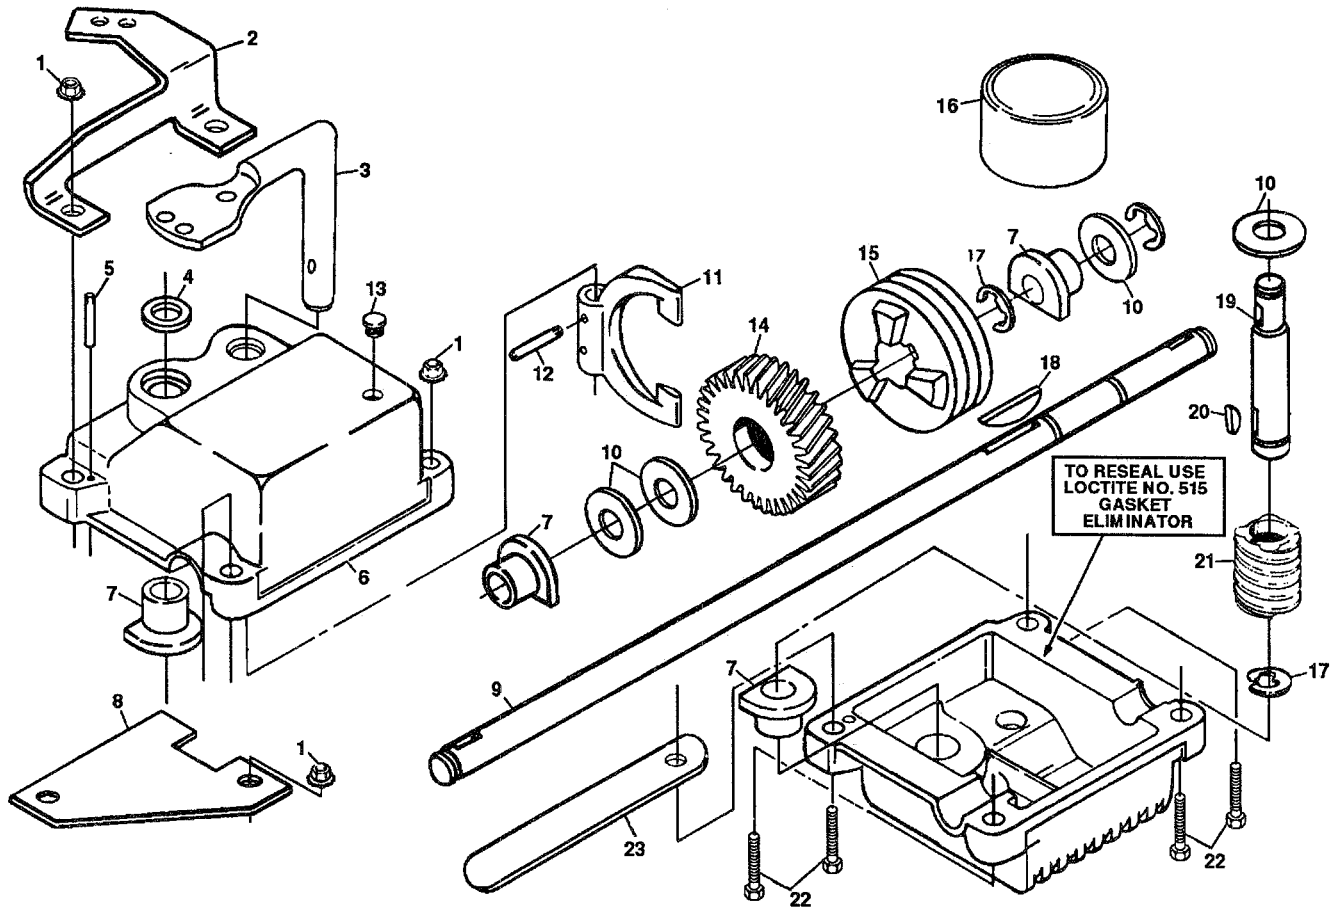

## 22" ROTARY LAWN MOWER - - MODEL NUMBER TBP250A

KEY NO.	PART NO.	DESCRIPTION
1	851069	Drive Control
2	78186	Pan Head Machine Screw 10-24 x 2
3	74189	Locknut 10-24
4	83691	V-Belt
5	54338	Hex Head Bolt 1/4-20 x 2 3/4
6	61528	Flat Head Machine Screw 1/4-20 x 3/4
7	87877	Selector Knob
8	851032	Wheel Adjusting Bracket (Left)
9	851031	Wheel Adjusting Bracket (Right)
10	76401	Dust Cover
11	74507	Pinion
12	53753	E-Ring
13	850986	Wheel & Tire Assembly 8.0 x 1-3/4
14	52160	Washer
15	85179	Retainer Clip
16	77400	Hubcap
17	63601	Locknut 1/4-20

KEY NO.	PART NO.	DESCRIPTION
18	86012	Drive Shaft Cover
19	68038	Locknut 1/4-20
20	83632	Spring
21	48184	Gear Case Assembly Kit
22	65692	Woodruff Key #3
23	57076	Woodruff Key #213
24	75192	Spring
25	83681	Drive Pulley
26	74976	Retaining Ring (External)
27	83700	Cable Clamp
28	750108	Pan Head Self Tapping Screw 10-24
29	851380	Drive Cover Decal
30	107181X	Drive Cover
31	75725	Pan Head Machine Screw 10-24 x 2-3/4
32	69411	Pan Head Machine Screw 10-24 x 1-3/4
33		MA36 - Clipping Deflector (Not Incl. with Lawn Mower)

#### KEY PART NO. NO.

KEY NO.	PART NO.	DESCRIPTION
1	53838	Keps Locknut 1/4-20
2	85178	Adjusting Bracket
3	88386	Shifter Assembly
4	57072	Seal
5	57388	Grooved Pin 1/8 x 1/2
6	48032	Gear Case Halves (Includes Upper and Lower Halves and Key Nos. 4,5, and 7)
7	77881	Bearing
8	77039	Spring Bracket
9	750430	Drive Shaft
10	57079	Hardened Washer
11	75144	Yoke Clutch