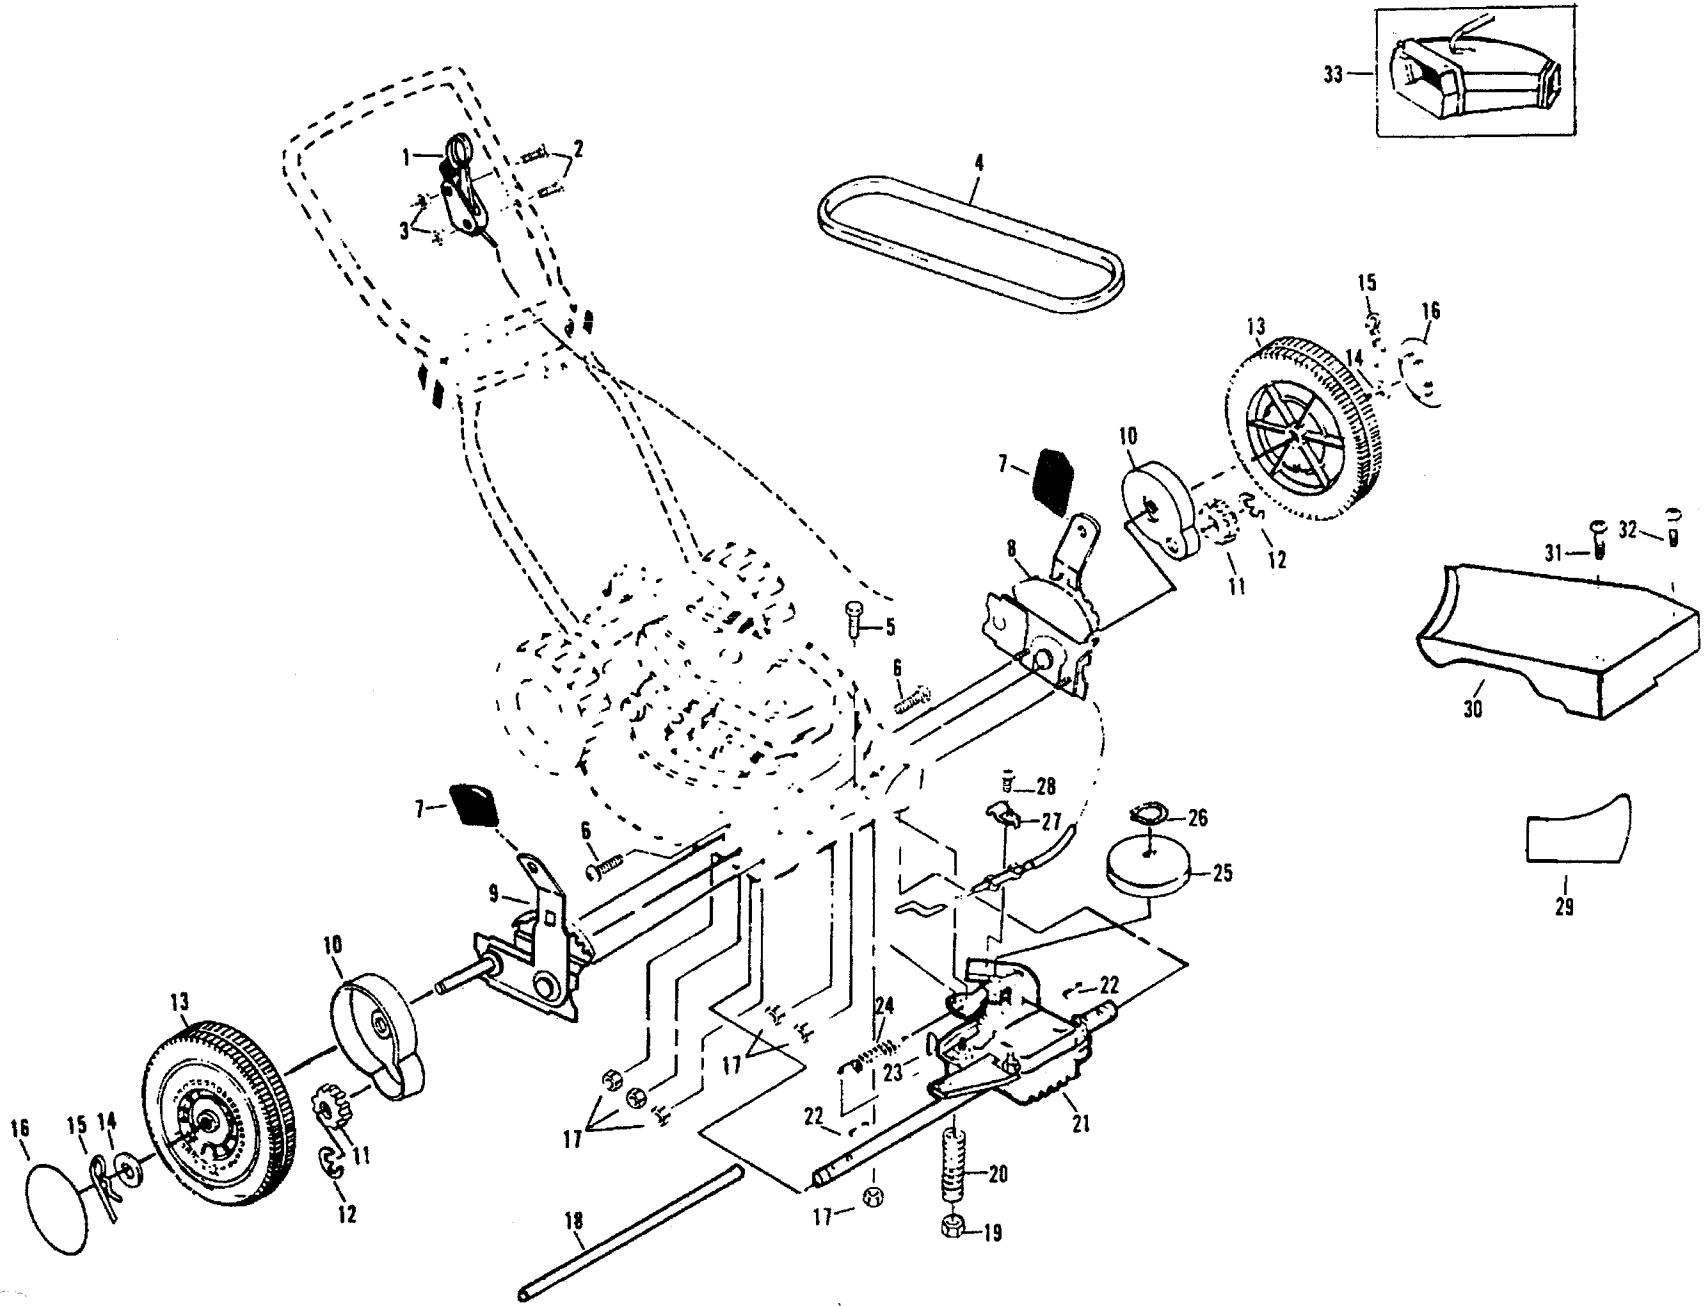

REPAIR PARTS

22" ROTARY LAWN MOWER -- MODEL NUMBER TBP250A

4

REPAIR PARTS

22" ROTARY LAWN MOWER - - MODEL NUMBER TBP250A

KEY NO.	PART NO.	DESCRIPTION
1	851069	Drive Control
2	78186	Pan Head Machine Screw 10-24 x 2
3	74189	Locknut 10-24
4	83691	V-Belt
5	54338	Hex Head Bolt 1/4-20 x 2 3/4
6	61528	Flat Head Machine Screw 1/4-20 x 3/4
7	87877	Selector Knob
8	851032	Wheel Adjusting Bracket (Left)
9	851031	Wheel Adjusting Bracket (Right)
10	76401	Dust Cover
11	74507	Pinion
12	53753	E-Ring
13	850986	Wheel & Tire Assembly 8.0 x 1-3/4
14	52160	Washer
15	85179	Retainer Clip
16	77400	Hubcap
17	63601	Locknut 1/4-20

KEY NO.	PART NO.	DESCRIPTION
18	86012	Drive Shaft Cover
19	68038	Locknut 1/4-20
20	83632	Spring
21	48184	Gear Case Assembly Kit
22	65692	Woodruff Key #3
23	57076	Woodruff Key #213
24	75192	Spring
25	83681	Drive Pulley
26	74976	Retaining Ring (External)
27	83700	Cable Clamp
28	750108	Pan Head Self Tapping Screw 10-24
29	851380	Drive Cover Decal
30	107181X	Drive Cover
31	75725	Pan Head Machine Screw 10-24 x 2-3/4
32	69411	Pan Head Machine Screw 10-24 x 1-3/4
33		MA36 - Clipping Deflector (Not Incl. with Lawn Mower)