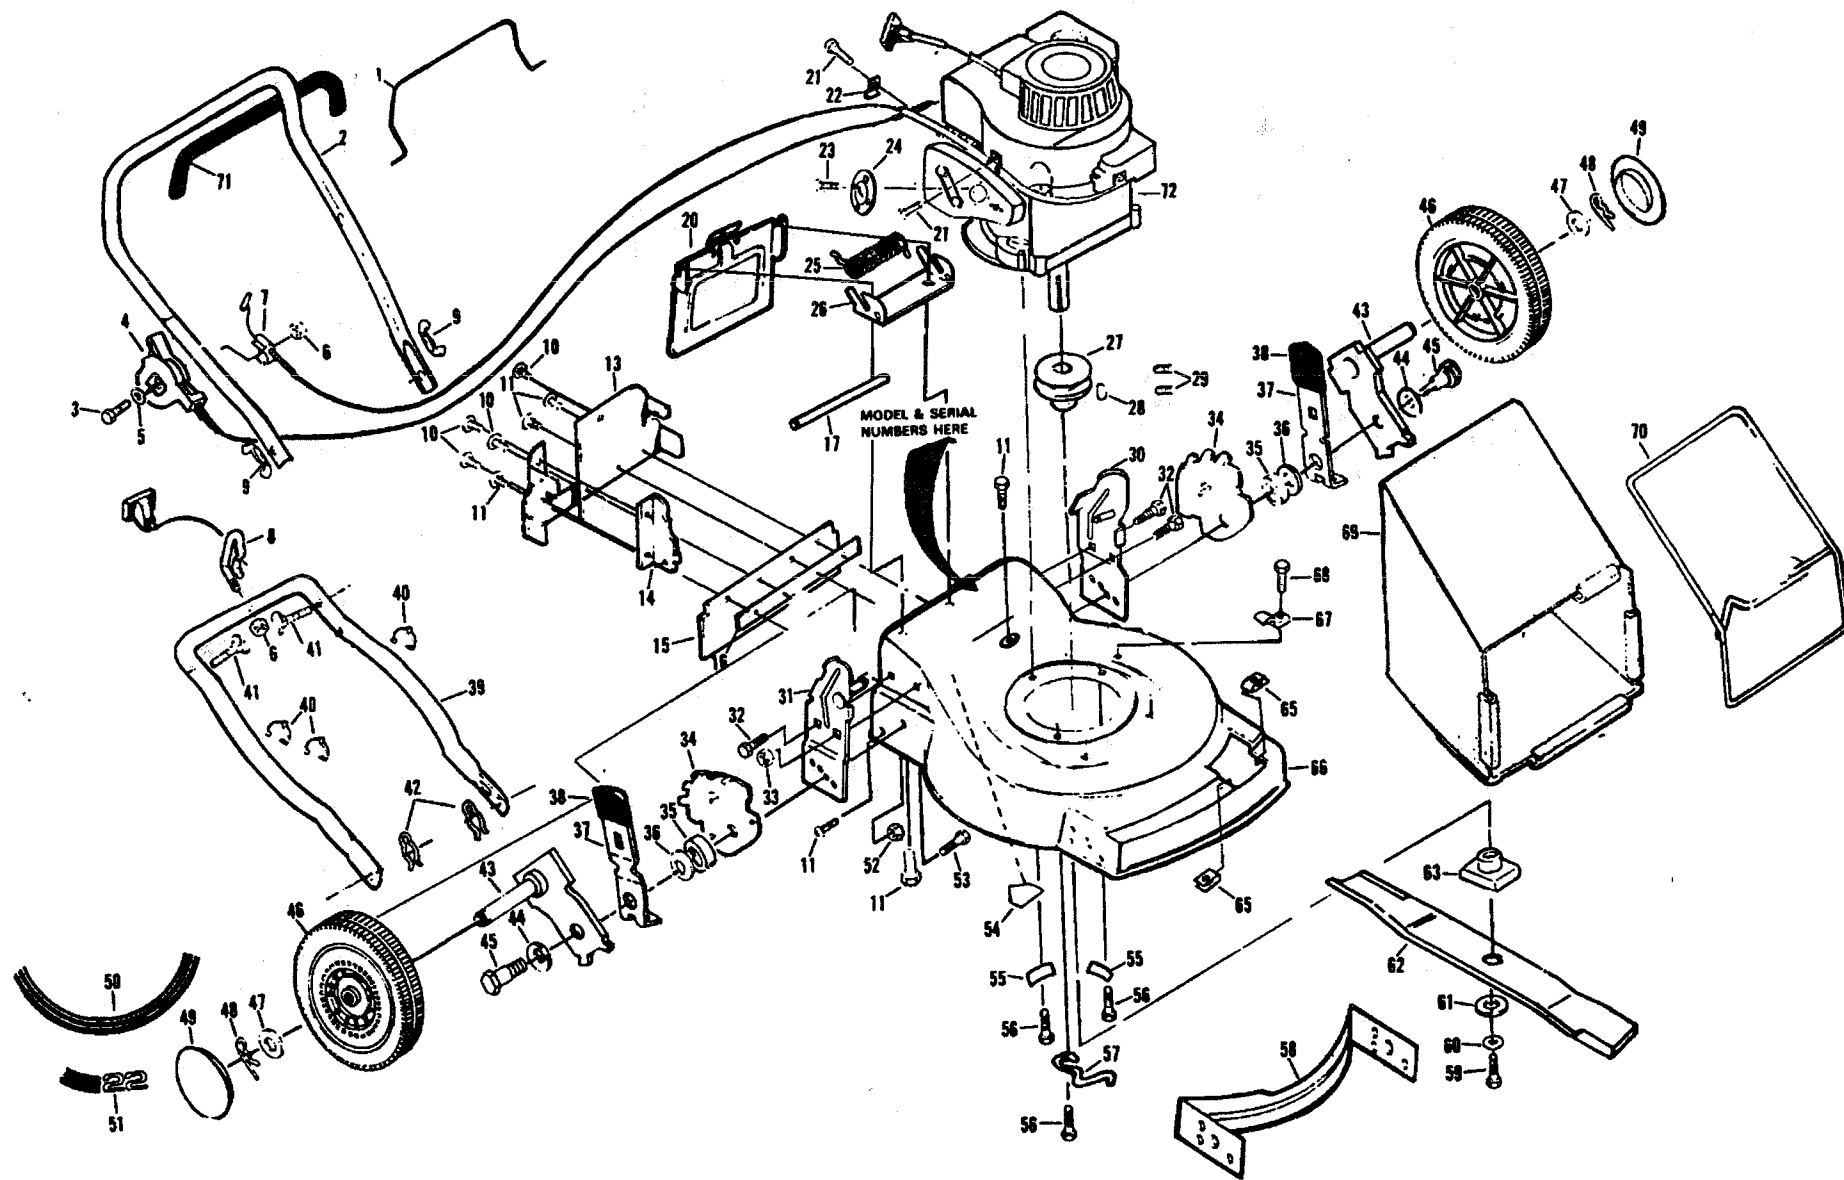

## 22" ROTARY LAWN MOWER -- MODEL NUMBER TBP250A

2

## 22" ROTARY LAWN MOWER - - MODEL NUMBER TBP250A

KEY NO.	PART NO.	DESCRIPTION
1	851069	Drive Control
2	78186	Pan Head Machine Screw 10-24 x 2
3	74189	Locknut 10-24
4	83691	V-Belt
5	54338	Hex Head Bolt 1/4-20 x 2 3/4
6	61528	Flat Head Machine Screw 1/4-20 x 3/4
7	87877	Selector Knob
8	851032	Wheel Adjusting Bracket (Left)
9	851031	Wheel Adjusting Bracket (Right)
10	76401	Dust Cover
11	74507	Pinion
12	53753	E-Ring
13	850986	Wheel & Tire Assembly 8.0 x 1-3/4
14	52160	Washer
15	85179	Retainer Clip
16	77400	Hubcap
17	63601	Locknut 1/4-20

## 22" ROTARY LAWN MOWER - - MODEL NUMBER TBP250A