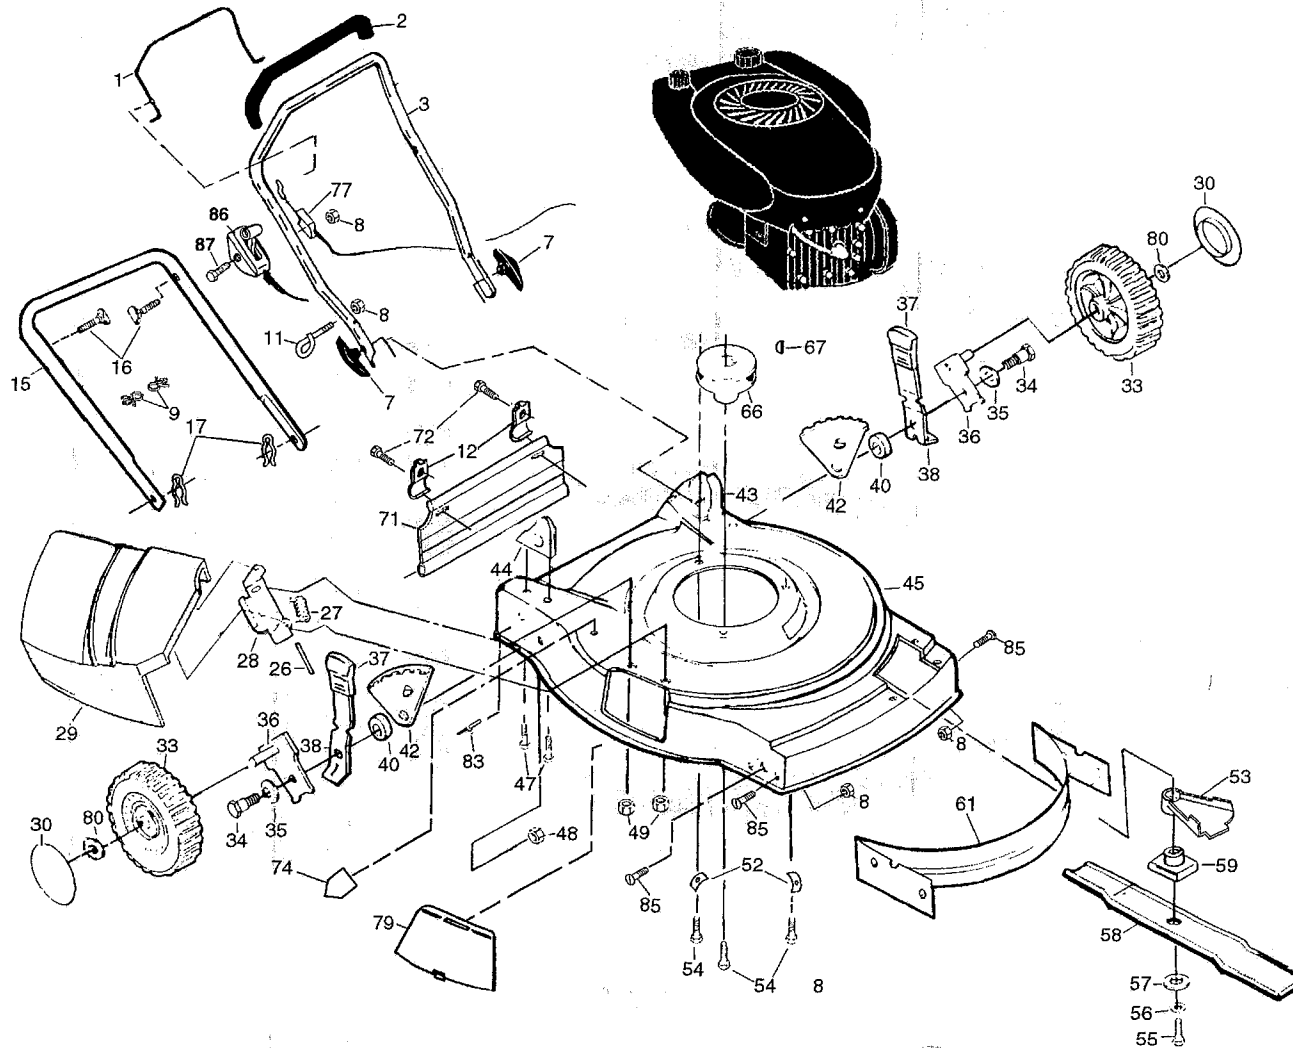

REPAIR PARTS

ROTARY LAWN MOWER -- MODEL NO. WE5TY22SB

REPAIR PARTS

ROTARY LAWN MOWER - - MODEL NO. WE5TY22SB

KEY PART NO.	PART NO.	DESCRIPTION	KEY PART NO.	PART NO.	DESCRIPTION
1	145794	Control Bar	49	63601	Locknut 1/4-20
3	166862X479	Upper Handle	52	851201X004	Washer
7	136376	Handle Knob	53	134612	Debris Shield
8	63601	Locknut 1/4-20	54	150406	Hex Head Thread Rolling Screw 3/8-16 x 1
9	66426	WireClips	55	851084	Hex Head Screw 3/8-24 x 1-3/8 Grade 8
11	153638	Rope Guide	56	850263	Helical Lock Washer 3/8
12	87584X004	Skirt Bracket	57	851074	Hardened Washer
15	151721X479	Lower Handle	58	141114	22" Blade
16	131959	Handle Bolt 5/16-18 x 1-3/4	59	851514	Blade Adapter
17	51793	Hairpin Cotter	61	170031	Front Baffle
26	147286	Hinge Rod	--	134027X479	Rear Baffle (Not Shown)
27	87589	Torsion Spring	66	85543	Engine Pulley
28	87593	Housing Bracket Assembly	67	87677	Hi-Pro Key #HP 505
29	750149	Discharge Guard	71	140540	Rear Skirt
30	77400	Hubcap	72	750097	Self Tapping Screw #10-24 x 1
33	146247	Wheel & Tire Assembly	74	107339X	Warning Decal
34	142748	Shoulder Bolt 3/8-16 x 1	77	851671	MZR Cable
35	62335	Belleville Washer 1/2	79	751772X479	Mulcher Plate
36	145935X004	Axle Arm Assembly	80	83923	Washer 17/32 x 1 x 21 Ga.
37	87877	Selector Knob	83	128415	Pop Rivet
38	700331X004	Selector Spring	85	17600406	Flat Head Machine Screw
40	146630	Spacer	86	174148	Throttle Control
42	700325X007	Wheel Adjusting Bracket	87	144929	Screw
43	170346X479	Handle Bracket Assembly (Left)	--	-----	Engine - Tecumseh- Model No. LEV115 (Order parts from engine manufacturer)
44	170345X479	Handle Bracket Assembly (Right)	--	162300	Warning Decal
45	173995	Lawn Mower Housing (Incl. Ref. #63, 74)	--	172787	Operator's Manual (English)
47	149741	Self Tapping Screw 5/16-18 x 3/4	--	177839	Repair Parts Manual
48	751592	Locknut 3/8-16