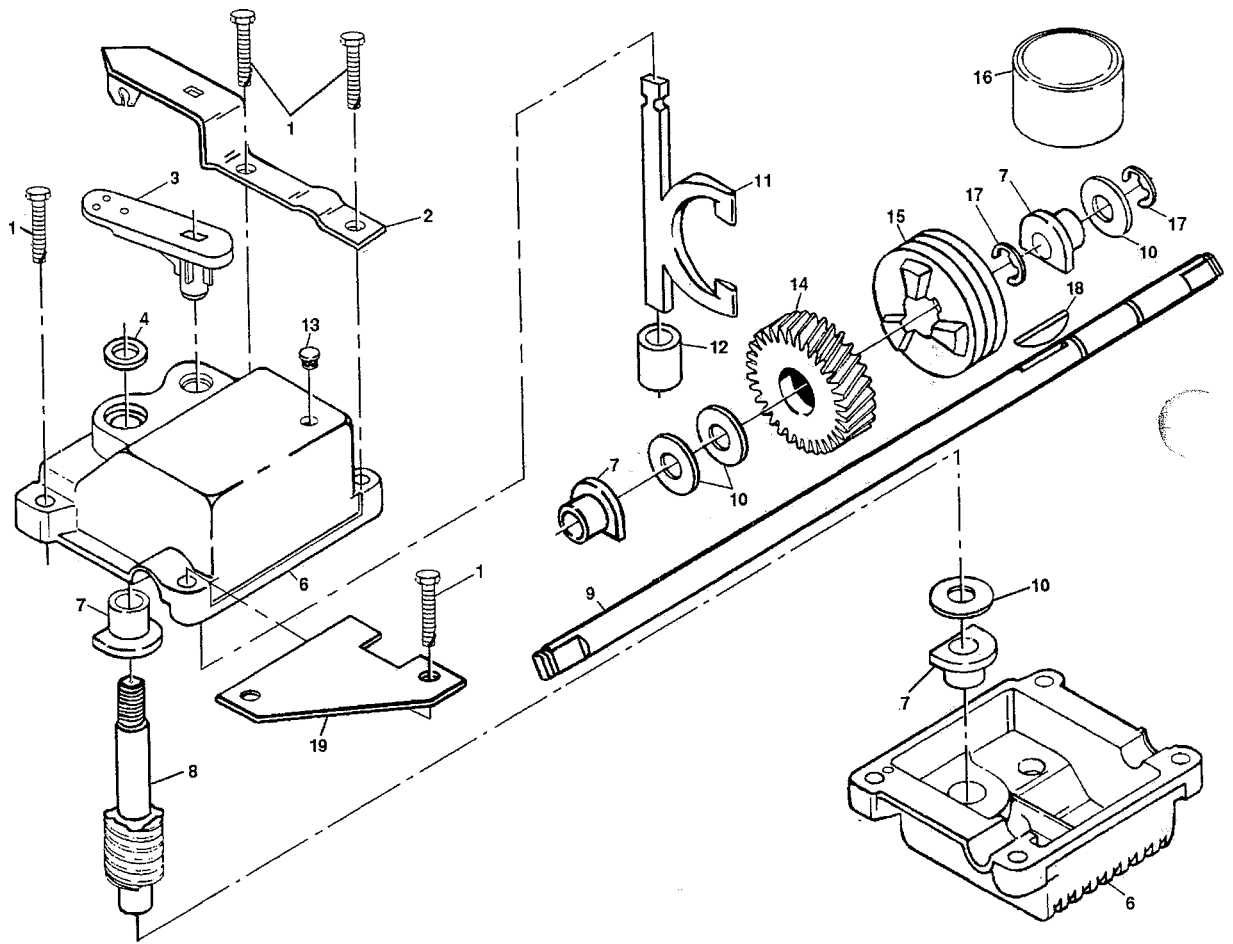

REPAIR PARTS

ROTARY LAWN MOWER - - MODEL NO. WE5TY22SB

KEY NO.	PART NO.	DESCRIPTION
1	17490416	Screw, Tapping 1/4-20 x 1-1/4
2	137055	Bracket, Adjusting
3	137053	Shifter
4	57072	Seal
6	48373	Gear Case Halves, Upper and Lower (Includes Key #4, and 7)
7	77881	Bearing
8	137051	Shaft, Worm
9	137074	Drive Shaft

KEY NO.	PART NO.	DESCRIPTION
10	57079	Washer, Hardened
11	131484	Yoke, Clutch
12	700343	Bushing
13	86447	Plug
14	137050	Gear, Helical
15	750436X	Jaw, Clutch
16	750369	Grease
17	12000003	E-Ring
18	850848	Key, Hi-Pro
19	81585X004	Spring Bracket