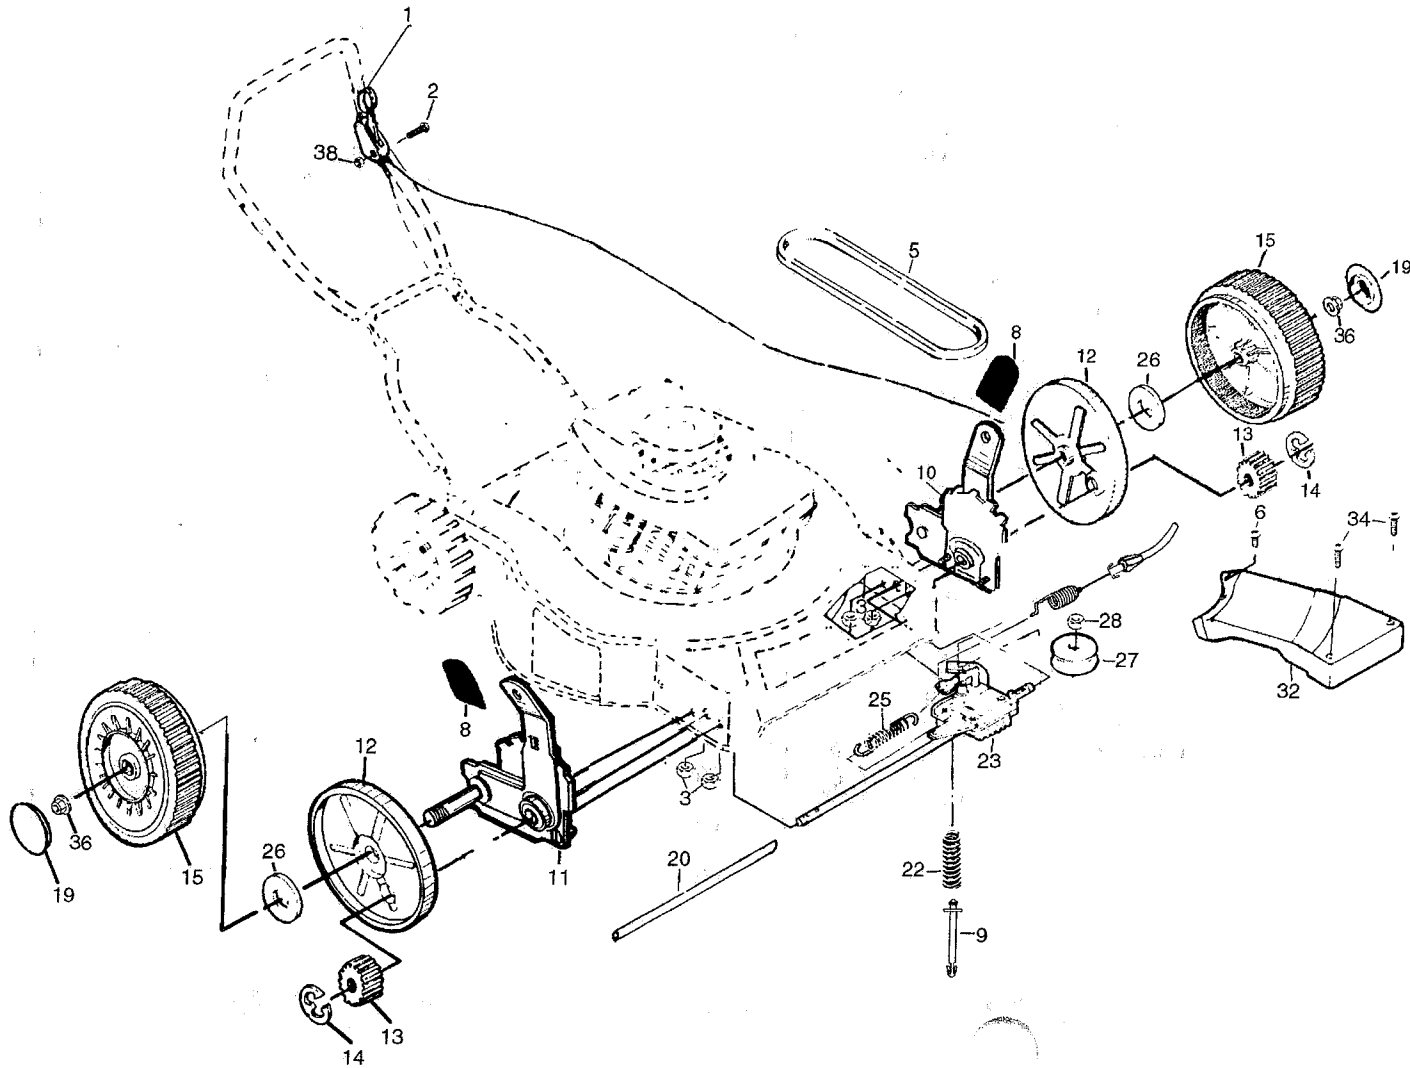

## ROTARY LAWN MOWER - - MODEL NO. WE5TY22SB

**REPAIR PARTS****ROTARY LAWN MOWER - - MODEL NO. W65TY22SB****KEY PART  
NO. NO.**

KEY PART NO.	NO.	DESCRIPTION
1	145755	Cable Control Assembly
2	158755	Pan Head Machine Screw 1/4-20 x 2-3/16
3	63601	Locknut
5	146527	V-Belt
6	750097	Screw
8	87877	Selector Knob
9	150495	Hex Head Bolt 1/4-20 x 2
10	151521	Wheel Adjuster Assembly (Left)
11	151520	Wheel Adjuster Assembly (Right)
12	88080	Dust Cover
13	137054	Pinion
14	12000058	E-Ring
15	700953	Wheel & Tire Assembly

**KEY PART  
NO. NO.**

KEY PART NO.	NO.	DESCRIPTION
19	77400	Hubcap
20	86012	Drive Shaft Cover
22	137090	Spring
23	702511	Gear Case Assembly
25	75192	Spring
26	67725	Washer
27	137052	Drive Pulley
28	132010	Locknut
32	137088	Drive Cover
34	146072	Pan Head Tapping Screw #10-24 x 2-3/4
36	145212	Locknut
38	751152	Nut

## ROTARY LAWN MOWER - - MODEL NO. WE5TY22SB

KEY NO.	PART NO.	DESCRIPTION
1	17490416	Screw, Tapping 1/4-20 x 1-1/4
2	137055	Bracket, Adjusting
3	137053	Shifter
4	57072	Seal
6	48373	Gear Case Halves, Upper and Lower (Includes Key #4, and 7)
7	77881	Bearing
8	137051	Shaft, Worm
9	137074	Drive Shaft