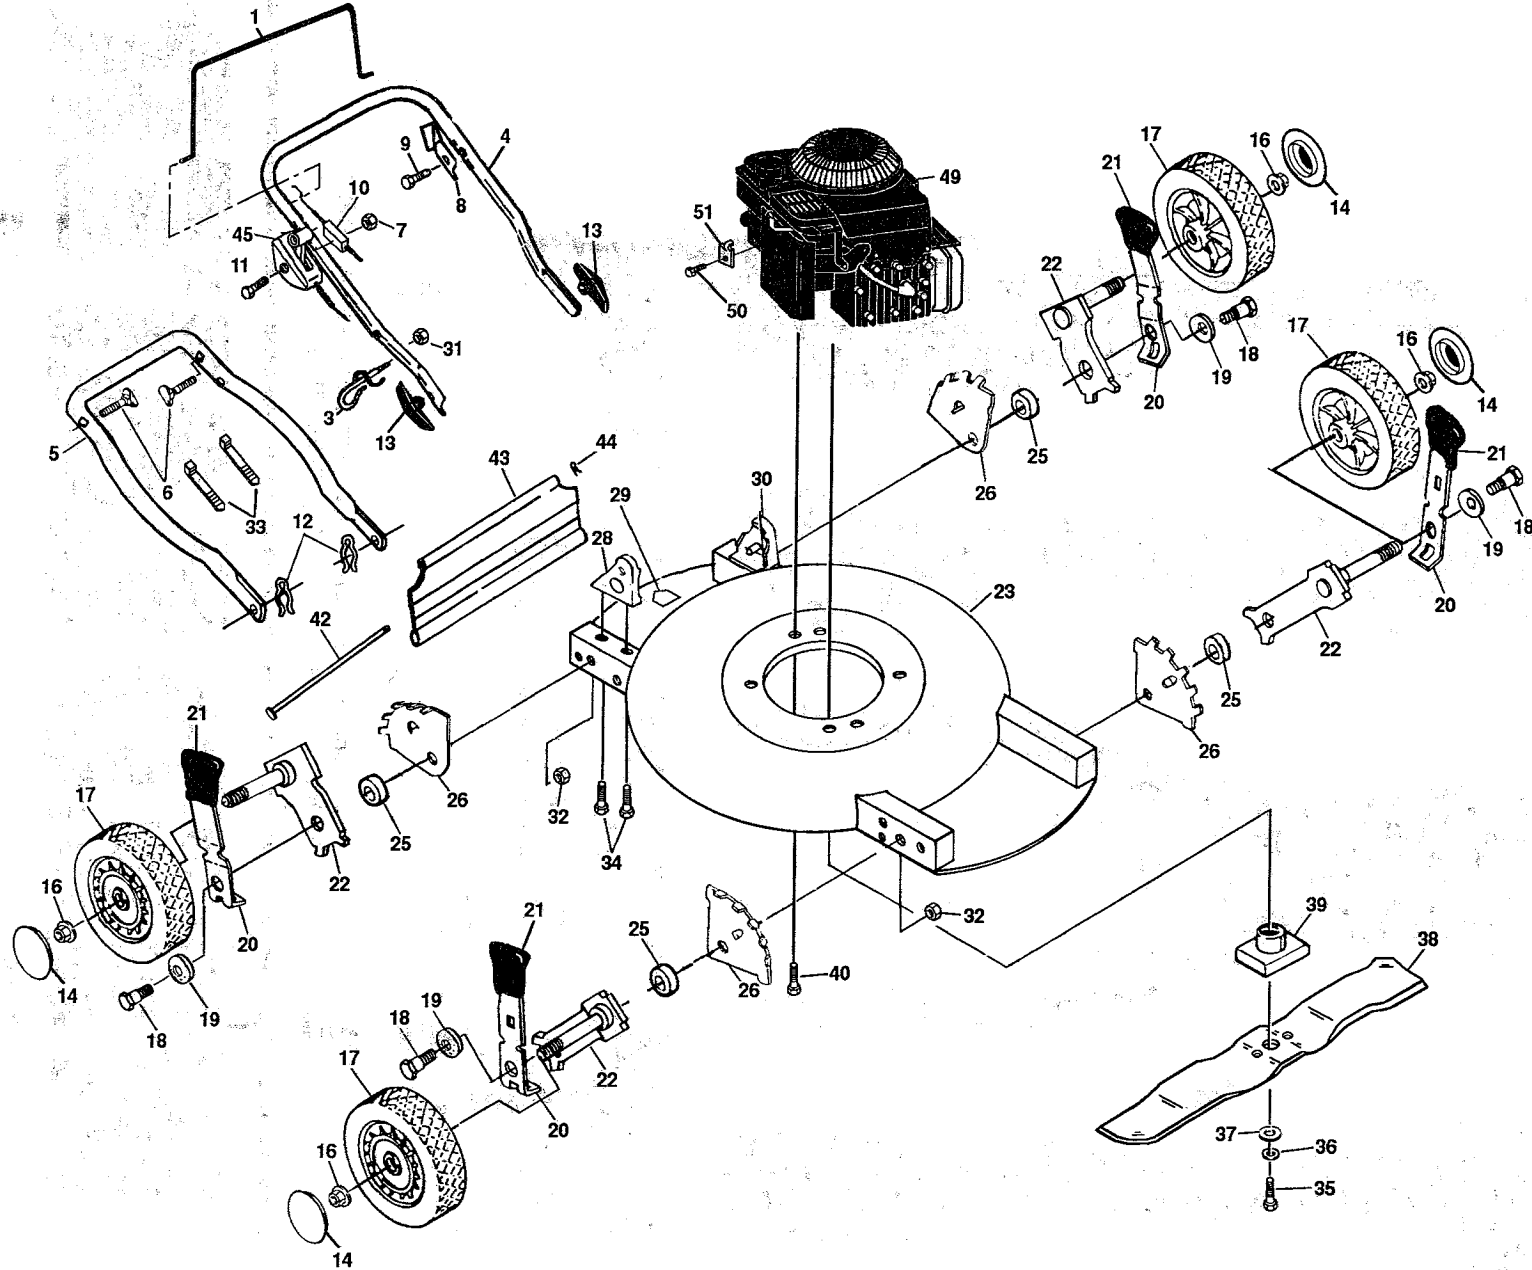

REPAIR PARTS

ROTARY LAWN MOWER - - MODEL NO.WE6702MB

REPAIR PARTS

ROTARY LAWN MOWER -- MODEL NO.WE6702MB

KEY NO.	PART NO.	DESCRIPTION
1	140933	Control Bar
3	132001	Rope Guide
4	145642X479	Upper Handle
5	84676X479	Lower Handle
6	131959	Handle Bolt 5/16-18 x 1-3/4
7	63601	Locknut 1/4-20
8	850733X004	Up-Stop Bracket
9	750097	Hex Washer Head Screw #10-24 x 1/2
10	130861	Engine Zone Control Cable
11	144929	Hex Washer Head Screw 1/4-20 x 2-1/8
12	51793	Hairpin Cotter
13	136376	Knob Handle Plastic
14	77400	Hubcap
16	83923	Flanged Locknut
17	149829	Wheel & Tire Assembly
18	142748	Shoulder Bolt 3/8-16 x 1
19	62335	Belleville Washer
20	700331X004	Selector Spring
21	87877	Vinyl Selector Knob
22	145935X004	Axle Arm Assembly
23	701376	Lawn Mower Housing (Includes Key No. 29)
25	146630	Spacer
26	700325X007	Wheel Adjusting Bracket

KEY NO.	PART NO.	DESCRIPTION
28	701969X479	Handle Bracket Assembly (Right)
29	107339X	Danger Decal
30	701971X479	Handle Bracket Assembly (Left)
31	73510400	Keps Nut 1/4-20
32	751592	Locknut 3/8-16
33	66426	Wire Tie
34	55187	Thread Cutting Screw 5/16-18 x 3/4
35	851084	Hex Head Screw 3/8-24 x 1-3/8
36	850263	Helical Lockwasher 3/8
37	851074	Hardened Washer
38	145106	20" Blade
39	851514	Blade Adapter
40	850998	Hex Head Tapping Screw 3/8-16 x 1-1/8
42	751649	Deflector Rod
43	140544	Rear Deflector
44	700279	Retainer Clip
45	700417	Throttle Control
49	-----	* Engine - Briggs & Stratton, Model No. 12C802
50	83816	Screw #10-24
51	213146	* Cable Clamp
--	145662	Operator's Manual (English)
--	149545	Replacement Parts