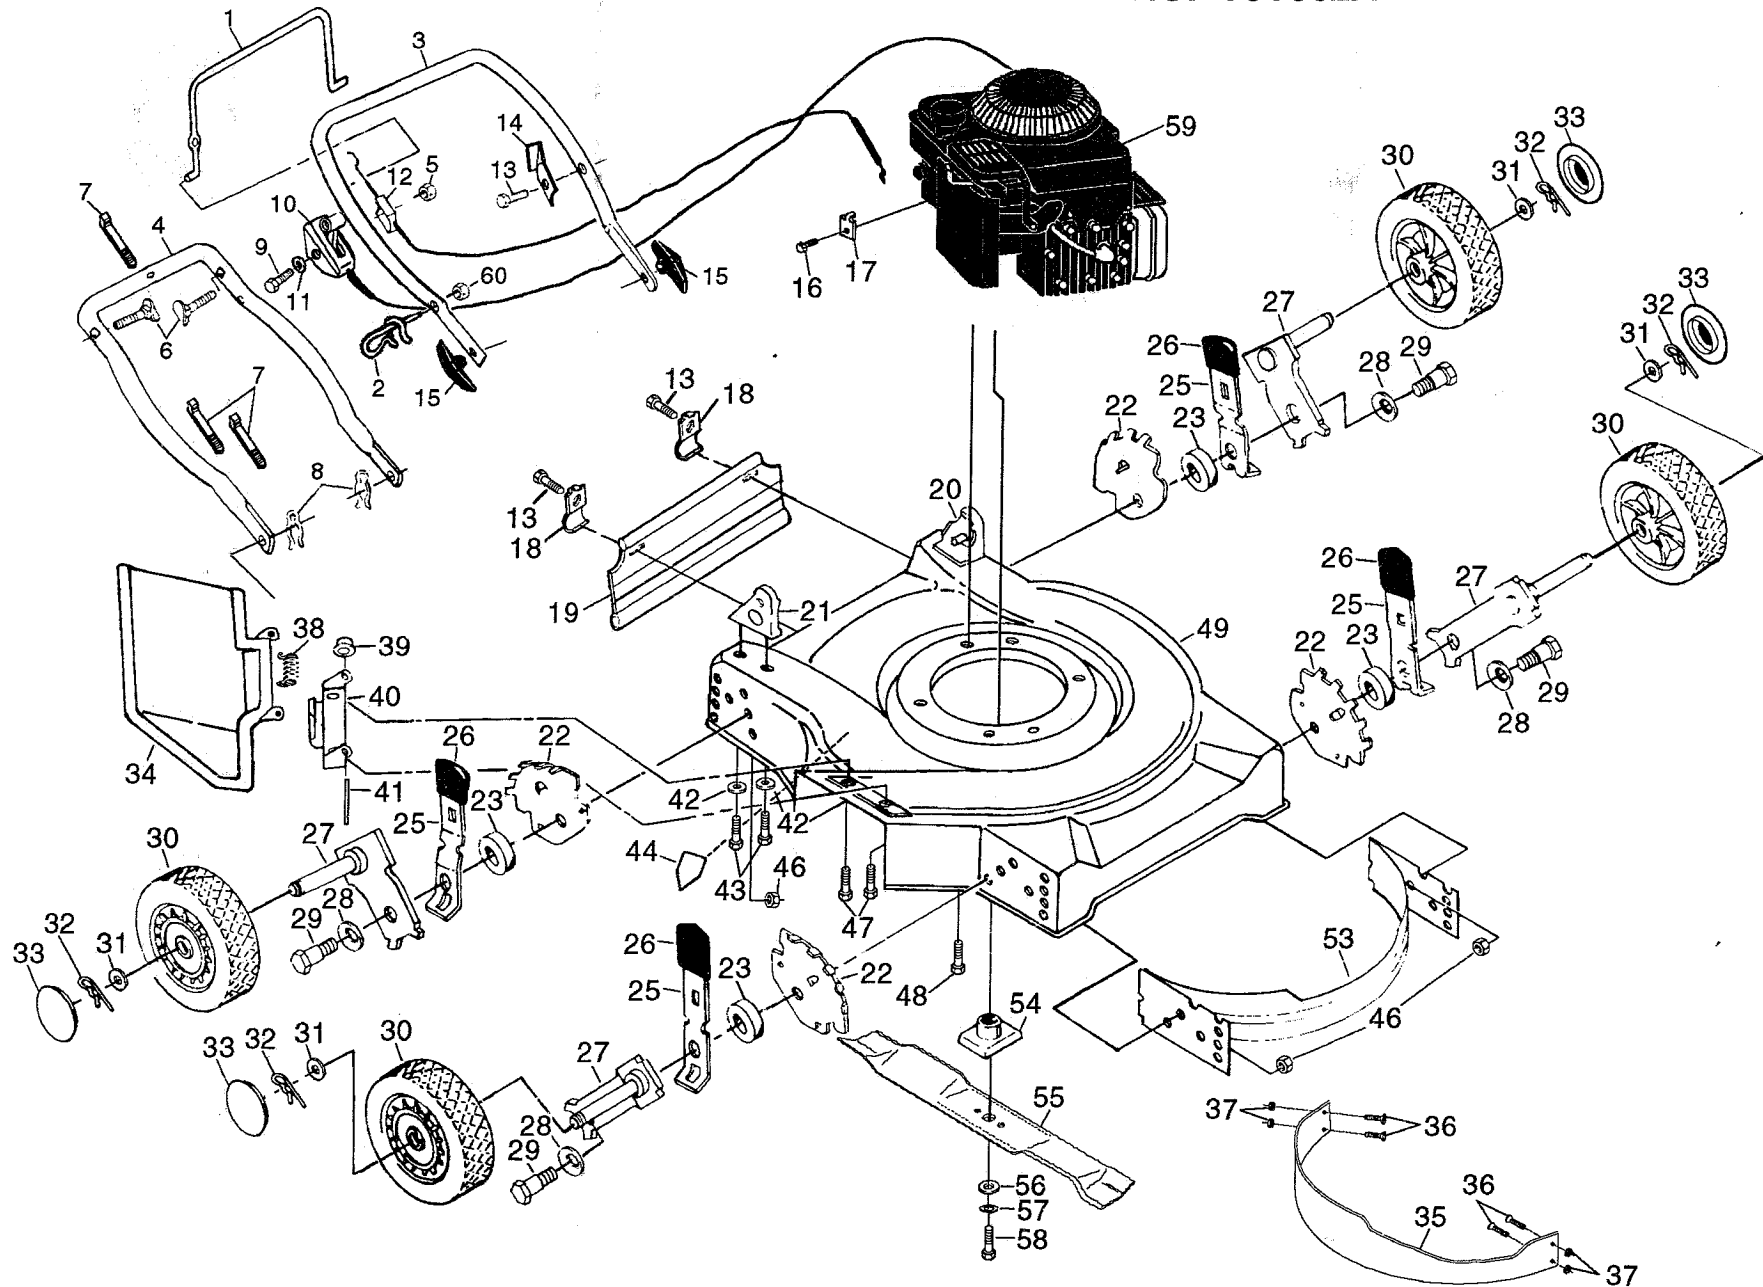

# REPAIR PARTS

## 22" ROTARY LAWN MOWER MODEL NO. Y3Y302A

## 22" ROTARY LAWN MOWER MODEL NO. Y3Y302A

KEY NO.	PART NO.	DESCRIPTION	KEY NO.	PART NO.	DESCRIPTION
1	131696	Control Bar	32	85179	Retainer Clip
2	132001	Rope Guide	33	77400	Hubcap
3	131697X479	Upper Handle	34	851750	Discharge Guard
4	132813X479	Lower Handle	35	700930X479	Mulcher Baffle
5	63601	Locknut	36	74961008	Machine Screw #10-24 x .5
6	131959	Handle Bolt 5/16-18 x 1-3/4	37	69180	Locknut #10-24
7	66426	Wire Tie	38	851855	Torsion Spring
8	51793	Hairpin Cotter	39	83731	Push On Speed Nut
9	86055	Machine Screw 1/4-20 x 2-1/4	40	851852X004	Housing Bracket Assembly
10	700417	Throttle Control	41	851854	Hinge Rod
11	85723	Washer	42	59289	Flat Washer
12	130861	Engine Zone Control Cable	43	55187	Screw 5/16-18 x 3/4
13	750097	Hex Washer Head Screw #10-24 x 1/2	44	107339X	Danger Decal
14	850733X004	Up-Stop Bracket	46	751592	Locknut 3/8-16
15	136376	Handle Knobs	47	851856	Hex Head Thd. Rolling Screw 1/4-20 x 3/4 w/ Sems
16	83816	Screw #10 x 5/8	48	850998	Hex Head Thread Rolling Screw 3/8-16 x 1
17	213146	* Cable Clamp	49	48344	Mower Housing (Incl. Ref. #44)
18	87584X004	Skirt Bracket	53	700929X479	Front/Rear Baffle (Rear baffle not shown)
19	128797	Rear Deflector	54	850977	Blade Adapter
20	701971X479	Handle Bracket Assembly (Left)	55	134768	Blade 22"
21	701969X479	Handle Bracket Assembly (Right)	56	851074	Hardened Washer
22	700325X007	Wheel Adjusting Bracket	57	850263	Helical Lockwasher 3/8
23	84920	Spacer	58	851084	Hex Head Screw 3/8-24 x 1-3/8 (Grd. 8)
25	700331X004	Selector Spring	59	-----	* Engine - Briggs & Stratton Model No. 12A802
26	87877	Selector Knob	60	73510400	Locknut 1/4-20
27	85021X004	Axle Arm Assembly	--	140753	Operator's Manual
28	62335	Belleville Washer	--	142848	Replacement Parts Manual
29	84921	Shoulder Bolt			
30	800390	Wheel & Tire Assembly			
31	52160	Wave Washer			