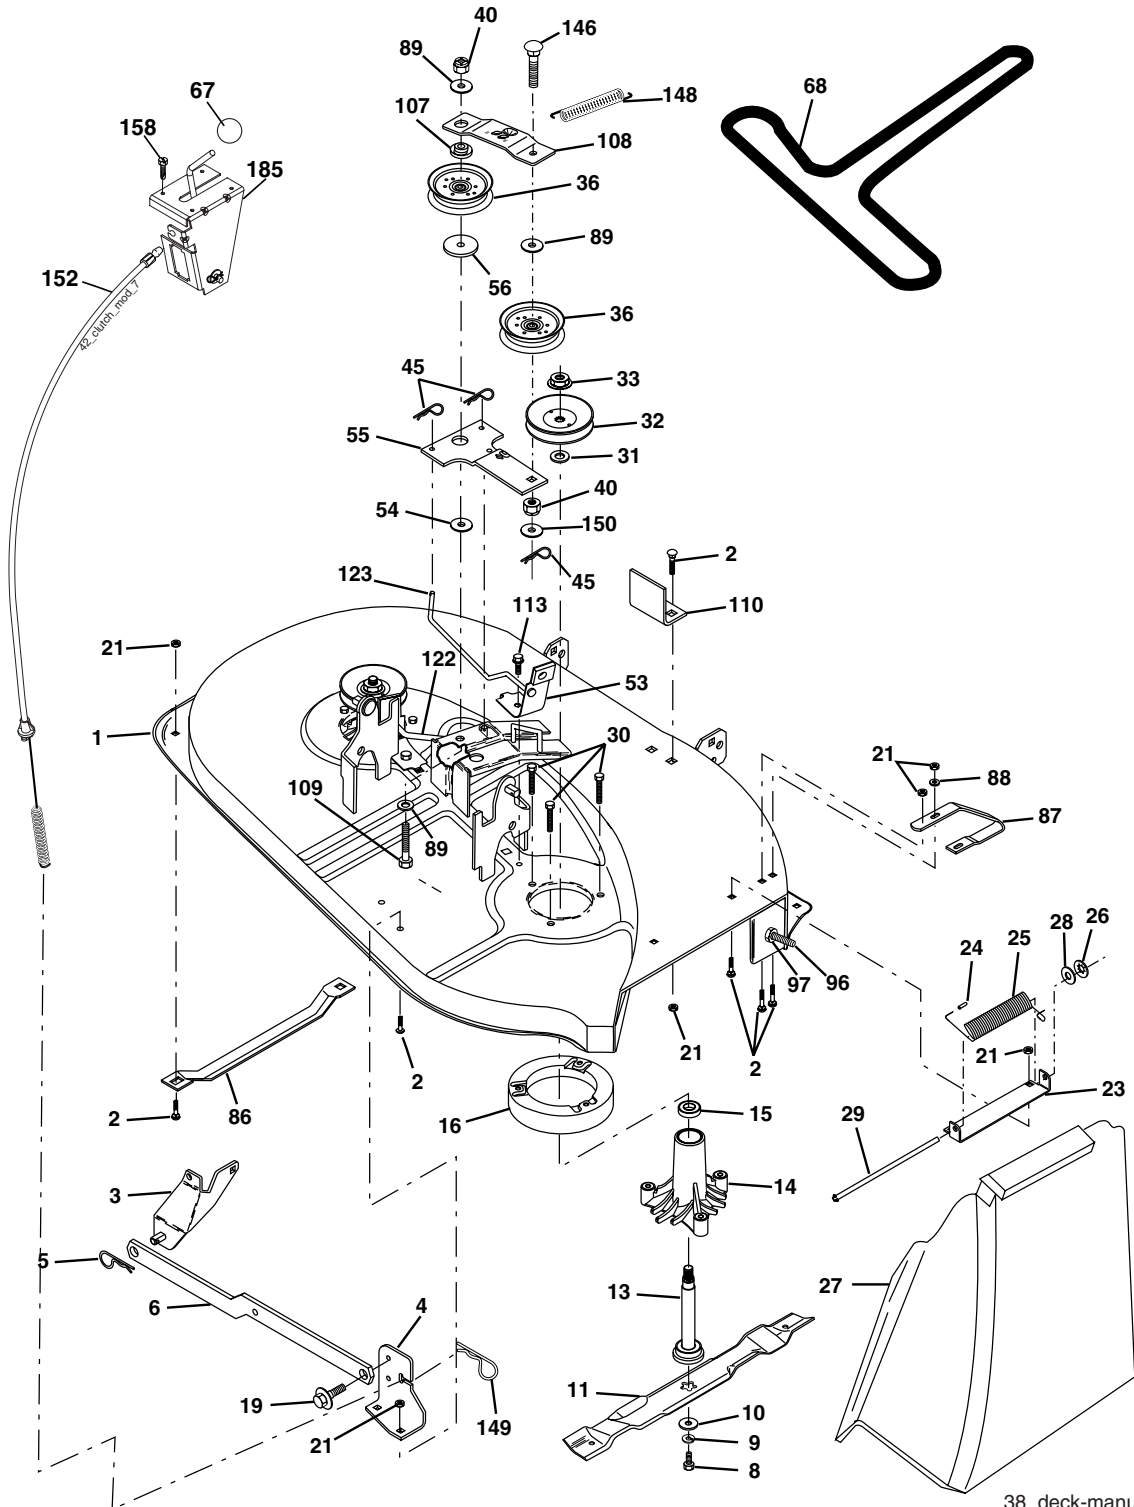

TRACTOR -- MODEL NUMBER SO15538A

MOWER DECK

38_deck-manual_2

TRACTOR -- MODEL NUMBER SO15538A

MOWER DECK

KEY NO.	PART NO.	DESCRIPTION	KEY NO.	PART NO.	DESCRIPTION
1	170280	Mower Housing Assembly	55	133840	Idler Arm Assembly
2	72140506	Bolt Carriage 5/16-18 x 3/4	56	165723	Spacer, Retainer
3	138017	Bracket Asm Fr. Sway Bar	67	106932X	Knob
4	169970	Bracket Deck Sway Bar 38"/42"	68	144200	V-Belt, 42" Mower
5	4939M	Retainer Spring	86	7631J	Runner, LH
6	178024	Bar Sway Deck	87	128772	Runner, RH
8	850857	Bolt 3/8-24 x 1.25 Gr. 8	88	19111216	Washer 11/32 x 3/4 x 16 Ga.
9	10030600	Washer, Lock 3/8	89	19131311	Washer 13/32 x 13/16 x 11 Ga.
10	140296	Washer, Hardened	96	74930620	Bolt 3/8-16 x 1-1/4 Mulcher
11	138497	Blade Mower	97	73930600	Nut Centerlock 3/8-16 unc
13	137645	Shaft Assembly, Mandrel, Vented (Includes Key Number 6)	107	133502	Spacer Retainer
14	128774	Housing, Mandrel, Vented	108	133503	Stiffener, Idler Arm
15	110485X	Bearing, Ball, Mandrel	109	74760640	Bolt, Hex Hd 3/8-16 x 2-1/2
16	174493	Stripper, Vented Mower Deck	110	142587	Upstop Deck Front 38"
19	132827	Bolt, Shoulder	113	17060512	Screw 5/16-1/ x 3/4
21	73680500	Nut	122	131289	Rod, Brake LH
23	137607	Bracket, Mower Deflector	123	169971	Rod, Brake RH
24	105304X	Cap, Sleeve	146	165891	Bolt Carriage Idler
25	123713X	Spring, Torsion, Deflector	148	169022	Spring Return Idler
26	110452X	Nut, Push	149	165898	Retainer Spring Yellow
27	106736X428	Shield, Deflector	150	19091216	Washer 9/32 x 3/4 x 16 Ga.
28	19111016	Washer 11/32 x 5/8 x 16 Ga.	152	172758	Clutch Cable 38"/46"
29	106735X	Rod, Hinge	158	17720408	Screw Hex Thd Cut 1/4-20 x 1/2
30	173984	Screw Thdrol.	185	188234	Head Asm Cable Clutch
31	187690	Washer, Spacer	--	130794	Mandrel Assembly (Includes Housing, Shaft and Shaft Hardware Only - Pulley Not Included)
32	153532	Pulley, Mandrel	--	170317	Replacement Mower, Complete
33	178342	Nut, Toplock			
36	131494	Pulley, Idler, Flat			
40	73680600	Nut, Crownlock 3/8-16 unc			
45	4497H	Retainer			
53	130840	Brake Assembly			
54	178515	Washer, Hardened			

NOTE: All component dimensions given in U. S. inches 1 inch = 25.4 mm