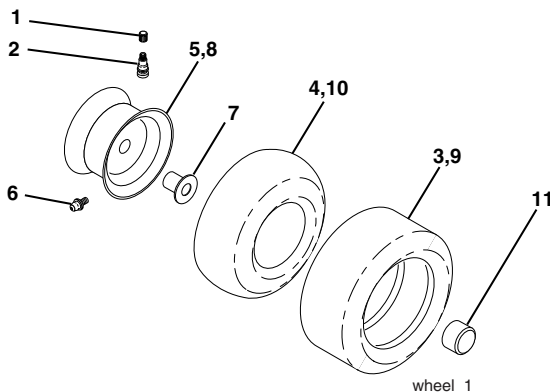

KEY PART NO.	PART NO.	DESCRIPTION
15	134300	Spacer Split .28 x .96
16	121250X	Spring Cprsn
17	123976X	Nut Lock 1/4 Lge Flg
21	171852	Bolt Shoulder 5/16-18 unc-2A
22	73800500	Nut Lock Hex w/Ins 5/16 - 18
23	71110814	Bolt Hex
24	19171912	Washer 17/32 x 1-3/16 x 12 Ga.
25	127018X	Bolt Sphl 5/16-18 x .62
26	10040800	Washer Lock Hvy Hlcl Spr 1/2

NOTE: All component dimensions given in U. S. inches 1 inch = 25.4 mm

TRACTOR -- MODEL NUMBER SO15538A

DECALS

KEY PART NO. NO.

KEY PART NO.	NO.	DESCRIPTION
1	181249	Decal, Clutch/Brake
2	189117	Decal, Replacement
3	184769	Decal, Engine HP
6	157146	Decal, Fender Danger English
7	186193	Decal Ins Str Wh
8	190432	Decal Chassis
9	186198	Decal Fender
12	190539	Decal, Hood RH

WHEELS AND TIRES

KEY PART NO. NO.

KEY PART NO.	NO.	DESCRIPTION
1	59192	Cap, Tire valve
2	65139	Stem, Valve
3	106222X	Tire, Front
4	59904	Tube, Front (Service item only)
5	106732X624	Rim assembly, 6" front
6	278H	Fitting, Grease (Front wheel only)
7	9040H	Bearing, Flange (Front wheel only)
8	106108X624	Rim assembly, 8" rear
9	106268X	Tire, Rear
10	7152J	Tube, Rear (Service item only)
11	104757X428	Cap, Hub Axle
--	144334	Sealant, Tire (10 oz. Tube)

NOTE: All component dimensions given in U. S. inches 1 inch = 25.4 mm

TRACTOR -- MODEL NUMBER SO15538A

LIFT ASSEMBLY

lift-rh.1piece_3

KEY PART NO.	PART NO.	DESCRIPTION
1	159461	Wire Asm Inner/Sprg w/plunger
2	159476	Shaft Asm Lift RH
3	178981	Pin Groove 1 500 Zinc
4	12000002	E Ring #5133-62
5	19211621	Washer 21/32 x 1 x 21 Ga.
6	120183X	Bearing Nylon Blk 629 Id
7	109413X	Grip Handle Bicycle Matte Blk
8	124526X	Button Plunger Black
11	139865	Link Lift LH Fixed Length
12	139866	Link Lift RH Fixed Length
13	4939M	Retainer Spring