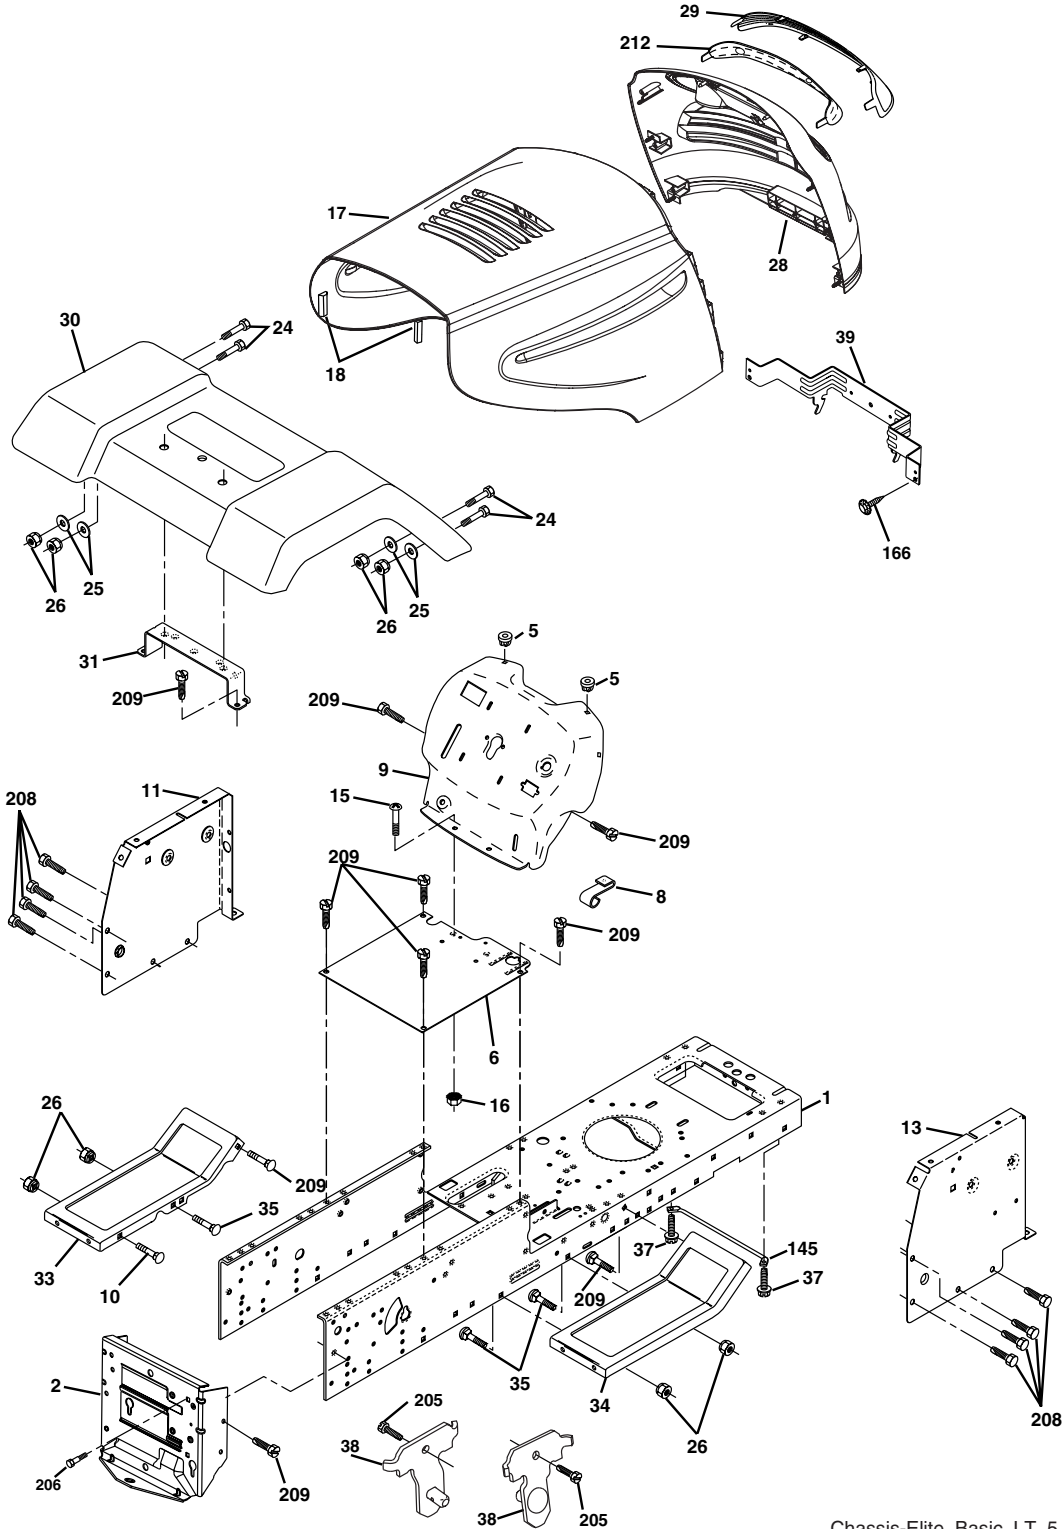

TRACTOR -- MODEL NUMBER SO15538A

CHASSIS AND ENCLOSURES

Chassis-Elite_Basic_LT_5

TRACTOR -- MODEL NUMBER SO15538A
CHASSIS AND ENCLOSURES

KEY PART NO.	PART NO.	DESCRIPTION
1	174620	Chassis
2	176554	Drawbar, Stretch
5	155272	Bumper, Hood/Dash
6	174643X013	Saddle Silkscreen
8	155138	Clip Retainer Slide-On
9	168347X011	Dash
10	72140608	Bolt, Carriage 3/8-16 x 1
11	174996	Panel Dash LH
13	179174X010	Panel Silscr Dash RH
15	74180512	Screw Mach TRHD 5/16-18 unc x 3/4
16	73510500	Nut Keps 5/16-18 unc
17	183394X417	Hood
18	184921	Bumper Hood
24	74780616	Bolt Fin Hex 3/8-16 unc x 1 Gr. 5
25	19131312	Washer 13/32 x 13/16 x 12 Ga.
26	73800600	Nut Lock Hex w/Ins 3/8-16 unc
28	183826	Grille/Lens Asm. (Includes #'s 29 and 212)
29	183824X599	Lens Grille Basic Bar
30	169465X417	Fender
31	136619	Bracket Fender Repl 109873X
33	179716X417	Footrest Pnt LH
34	179717X417	Footrest Pnt RH
35	72110606	Bolt Rdhd Sht Sqnk 3/8-16 x 3/4
37	17490508	Screw Thdrol 5/16-18 x 1/2 TYT
38	175710	Bracket Asm. Pivot Mower
39	174714	Bracket Pivot
145	156524	Rod Pivot Chassis/Hood
166	171875	Screw Hwhd Hi-Lo #13-16 x 5/8
205	17490608	Screw Thdrol 3/8-16 x 1/2
206	170165	Bolt Shoulder 5/16-18
208	17670608	Screw Thdrol 3/8-16 x 1/2
209	17000612	Screw Hex Wsh Thdrol 3/8-16
212	183823	Insert Lens Reflect
---	5479J	Plug Button Blk 359 Dia Choke

NOTE: All component dimensions given in U. S.
inches 1 inch = 25.4 mm