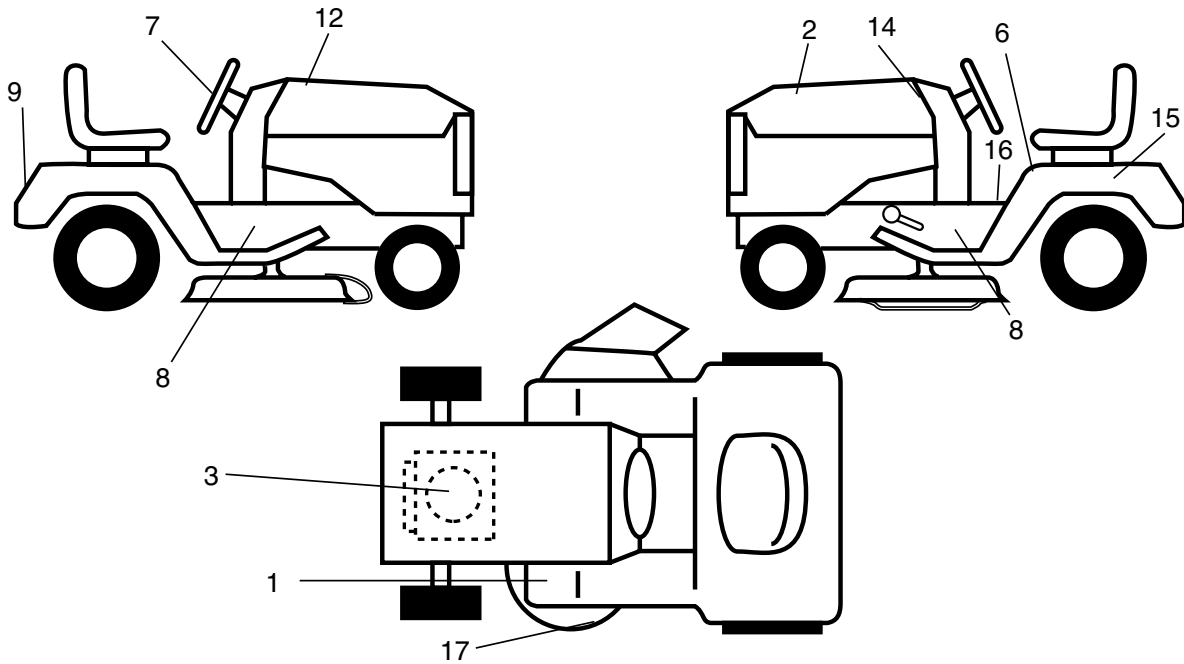

TRACTOR -- MODEL NUMBER SO15538A

SEAT ASSEMBLY

KEY PART NO.	PART NO.	DESCRIPTION
1	175389	Seat
2	140551	Bracket Seat Pivot
3	71110616	Bolt Hex 3/8 - 16 x 1
4	19131610	Washer 13/32 x 1 x10 Ga.
5	145006	Clip Push-In Hinged
6	73800600	Nut Lock Hex w/Ins 3/8 - 16
7	124181X	Spring Seat Cprsn 2 250 Blk Zi
8	17000616	Screw 3/8-16 x 1.5
9	19131614	Washer 13/32 x 1 x 14 Ga.
10	182493	Pan Pnt Seat (Blk)
12	121246X	Bracket Pnt Mounting Switch
13	121248X	Bushing Snap Blk Nyl
14	72050412	Bolt Rdhd Sht Nk 1/4 - 20 x 1 -1/2

NOTE: All component dimensions given in U. S. inches 1 inch = 25.4 mm

TRACTOR -- MODEL NUMBER SO15538A

DECALS

KEY PART NO. NO.

KEY PART NO.	NO.	DESCRIPTION
1	181249	Decal, Clutch/Brake
2	189117	Decal, Replacement
3	184769	Decal, Engine HP
6	157146	Decal, Fender Danger English
7	186193	Decal Ins Str Wh
8	190432	Decal Chassis
9	186198	Decal Fender
12	190539	Decal, Hood RH

NOTE: All component dimensions given in U. S. inches 1 inch = 25.4 mm

TRACTOR -- MODEL NUMBER SO15538A

LIFT ASSEMBLY

lift-rh.1piece_3

KEY PART NO.	PART NO.	DESCRIPTION
1	159461	Wire Asm Inner/Sprg w/plunger
2	159476	Shaft Asm Lift RH
3	178981	Pin Groove 1 500 Zinc
4	12000002	E Ring #5133-62
5	19211621	Washer 21/32 x 1 x 21 Ga.
6	120183X	Bearing Nylon Blk 629 Id
7	109413X	Grip Handle Bicycle Matte Blk
8	124526X	Button Plunger Black
11	139865	Link Lift LH Fixed Length
12	139866	Link Lift RH Fixed Length
13	4939M	Retainer Spring