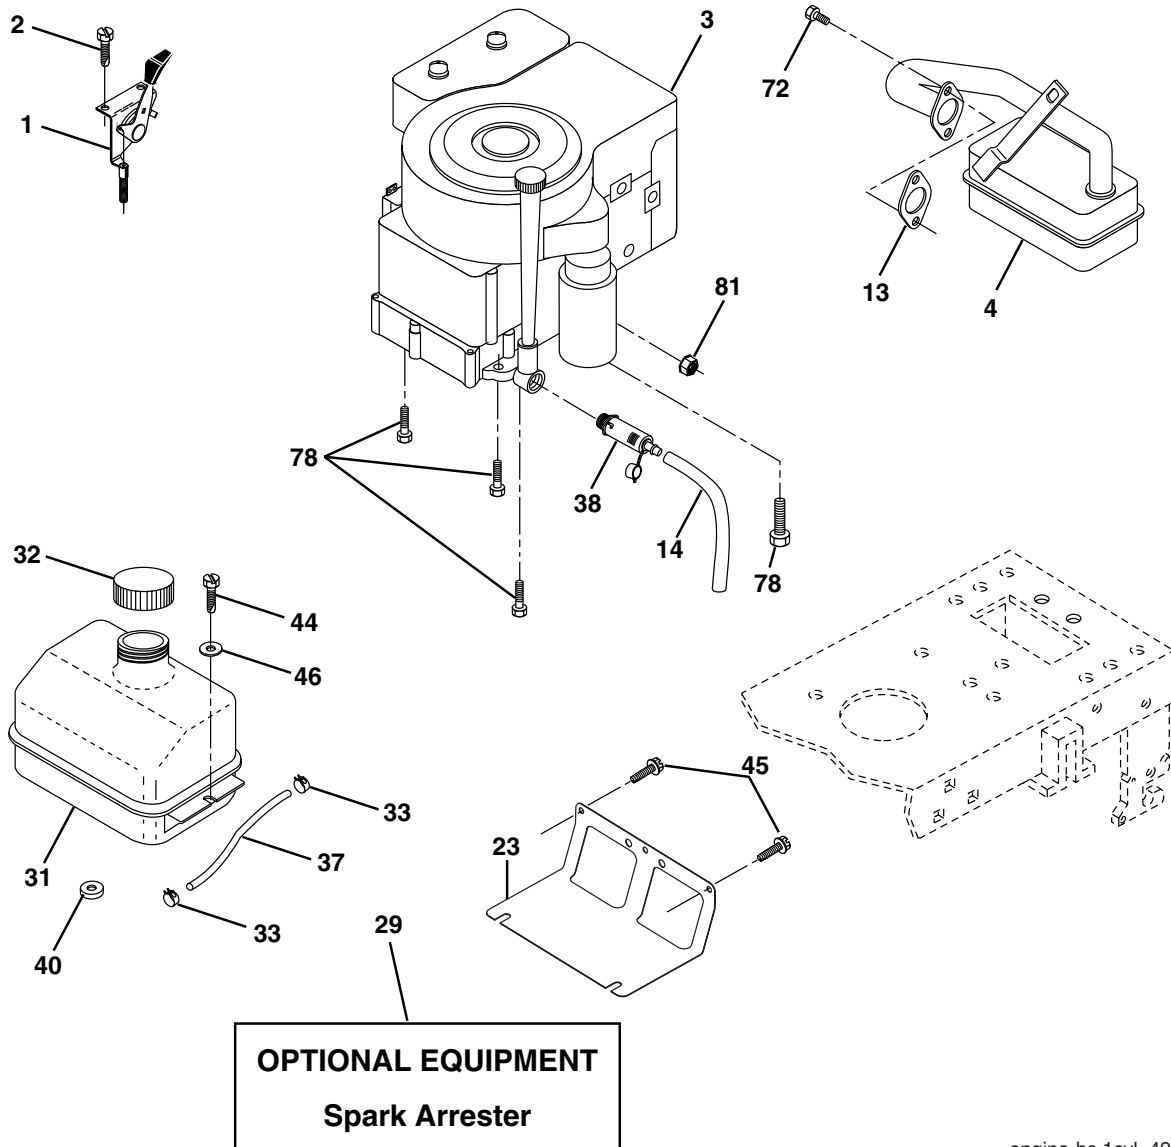

NOTE: All component dimensions given in U. S. inches
1 inch = 25.4 mm

TRACTOR -- MODEL NUMBER SO15538A

ENGINE

engine-bs.1cyl_49

KEY PART NO.	PART NO.	DESCRIPTION
1	170551	Control Th/ch Flag
2	17720408	Screw Hex Thd Cut 1/4-20 x 1/2
3	-----	Engine, B&S 282H07 (Order parts from engine manufacturer)
4	137352	Muffler Exhaust B&S
13	165291	Gasket Eng 1 313 Id Tin Plated
14	148456	Tube Drain Oil Easy
23	169837	Shield BRN/DBR Guard
29	137180	Kit Spark Arrester (Flat Scrn)
31	184900	Tank Fuel Front
32	140527	Cap Asm Fuel
33	123487X	Clamp Hose
37	137040	Line Fuel 20"
38	181654	Plug Drain Oil
40	124028X	Bushing Snap Nyl Blk Fuel Line

KEY PART NO.	PART NO.	DESCRIPTION
44	17670412	Screw Thdrol 1/4-20 x 3/4
45	17000612	Screw Hex Wsh Thdrol 3/8-16
46	19091416	Washer 9/32 x 7/8 x 16 Ga.
72	183906	Screw Socket Head 5/16-18 x 1
78	17060620	Screw 3/8-16 x 1-1/4
81	73510400	Nut Keps Hex 1/4-20 unc