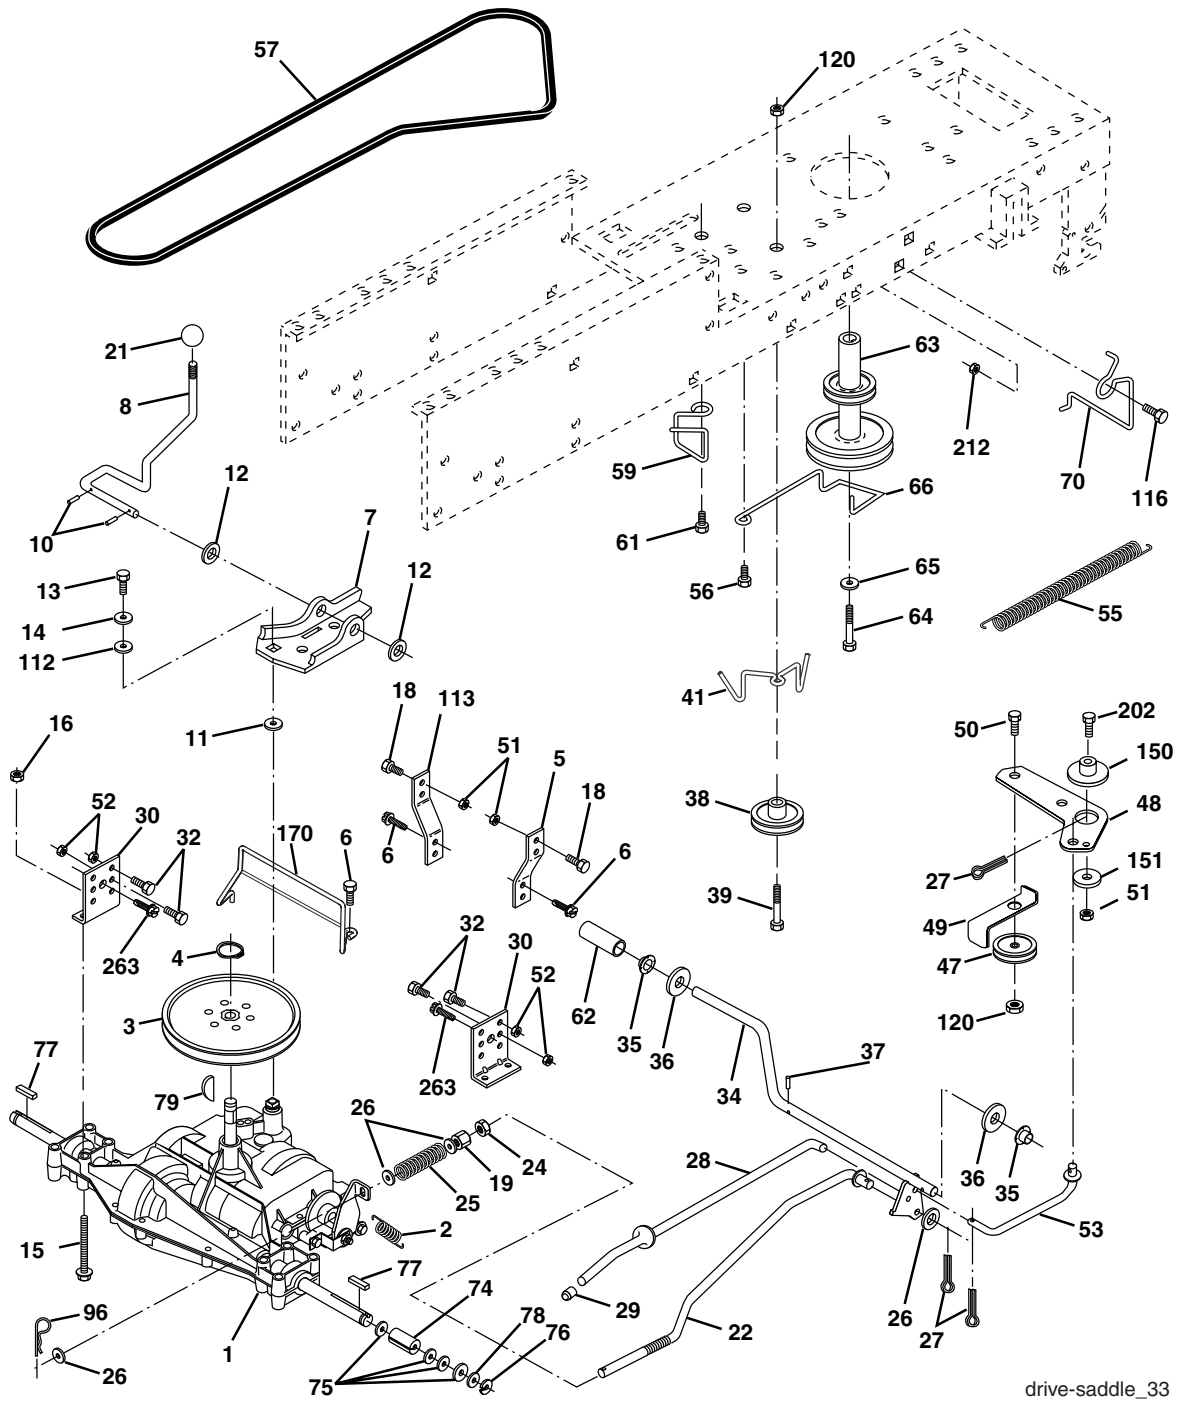

TRACTOR -- MODEL NUMBER SO15538A

GROUND DRIVE

drive-saddle_33

TRACTOR -- MODEL NUMBER SO15538A

GROUND DRIVE

KEY NO.	PART NO.	DESCRIPTION	KEY NO.	PART NO.	DESCRIPTION
1	-----	Transaxle Peerless Model 205-544C (Order parts from transaxle manufacturer)	48	154407	Bellcrank Clutch Grnd Drv STL
2	146682	Spring Return Brake	49	123205X	Retainer Belt Style Spring
3	123666X	Pulley Transaxle 18"tires	50	72110612	Bolt Carr Sh 3/8-16 x 1-1/2 Gr. 5
4	12000028	Ring Retainer # 5100-62	51	73680600	Nut Crownlock 3/8-16 unc
5	121520X	Strap Torque 30 Degrees RH	52	73680500	Nut Crownlock 5/16-18 unc
6	17000512	Screw 5/16-18 x 3/4	53	105710X	Link Clutch 7 66
7	162240	Plate Rod Shift T/a	55	105709X	Spring Return Clutch 6 75
8	131679	Rod Shifter Blk	56	17060620	Screw 3/8-16 x 1-1/4
10	76020416	Pin Cotter 1/8 x 1 Cad	57	130801	V-Belt Ground Drive 95
11	105701X	Washer Plate Shf 388 Sq Hole	59	169691	Keeper Belt Chassis Span Ctr
12	19151216	Washer 15/32 x 3/4 x 16 Ga.	61	17120614	Screw 3/8-16 x .875
13	74550412	Bolt 1/4-28 unf Gr. 8 w/Patch	62	8883R	Cover Pedal Blk Round
14	10040400	Washer Lock Hvy Helical 1/4	63	175410	Engine Pulley LT/YT
15	74490544	Bolt Hex Flghd 5/16-18 Gr. 5	64	173937	Bolt Hex 7/16-20 x 4 Gr. 5
16	73800500	Nut 5/16-18	65	10040700	Washer Lock Hvy Hlcl Spr 7/16
18	74780616	Bolt Fin Hex 3/8-16 unc x 1 Gr. 5	66	154778	Keeper Belt Engine
19	73800600	Nut lock Hex w/Ins 3/8-16 Unc	70	134683	Guide Belt Mower Drive RH
21	106933X	Knob Rd 1/2-13 Plstc Thds Blk	74	137057	Spacer Axle
22	130804	Rod Brake LT	75	121749X	Washer 25/32 x 1 1/4 x 16 Ga.
24	73350600	Nut Hex Jam 3/8-16 unc	76	12000001	E-ring #5133-75
25	106888X	Spring Rod Brake 2 00 Zinc	77	123583X	Key Square 2 0 x 1845/ 1865
26	19131316	Washer 13/32 x 13/16 x 16 Ga.	78	121748X	Washer 25/32 x 1-5/8 x 16 Ga.
27	76020412	Pin Cotter 1/8 x 3/4 Cad	79	2228M	Key Woodruff
28	175765	Rod Brake Parking LT/YT	96	4497H	Retainer Spring 1"
29	71673	Cap Brake Parking Black	112	19091210	Washer 9/32 x 3/4 x 10 Ga.
30	174973	Bracket Transmission	113	127285X	Strap Torque 90 Degrees LH
32	74760512	Bolt Fin Hex 5/16-18 x 3/4	116	72140608	Bolt Rdhd Sq Neck 3/8-16 x 1
34	175578	Shaft Asm Pedal Foot Nibbed	120	73900600	Nut Lock Flg 3/8-16
35	120183X	Bearing Nylon Blk 629 Id	150	175456	Spacer Retainer Lt
36	19211616	Washer 21/32 x 1 x 16 Ga.	151	19133210	Washer 13/32 x 2 x 10 Ga.
37	1572H	Pin Roll 3/16 x 1"	170	187414	Keeper, Belt Transaxle
38	179114	Pulley Composite Flat	202	72110614	Bolt Carr Sh 3/8-16 x 1-3/4 Gr. 5
39	72110622	Bolt 3/8-16 x 2-3/4	212	145212	Nut Hex Flg Lock
41	175556	Keeper Belt Idler	263	17000612	Screw 3/8-16 x 3/4
47	127783	Pulley Idler V Groove Plastic			

NOTE: All component dimensions given in U. S. inches 1 inch = 25.4 mm