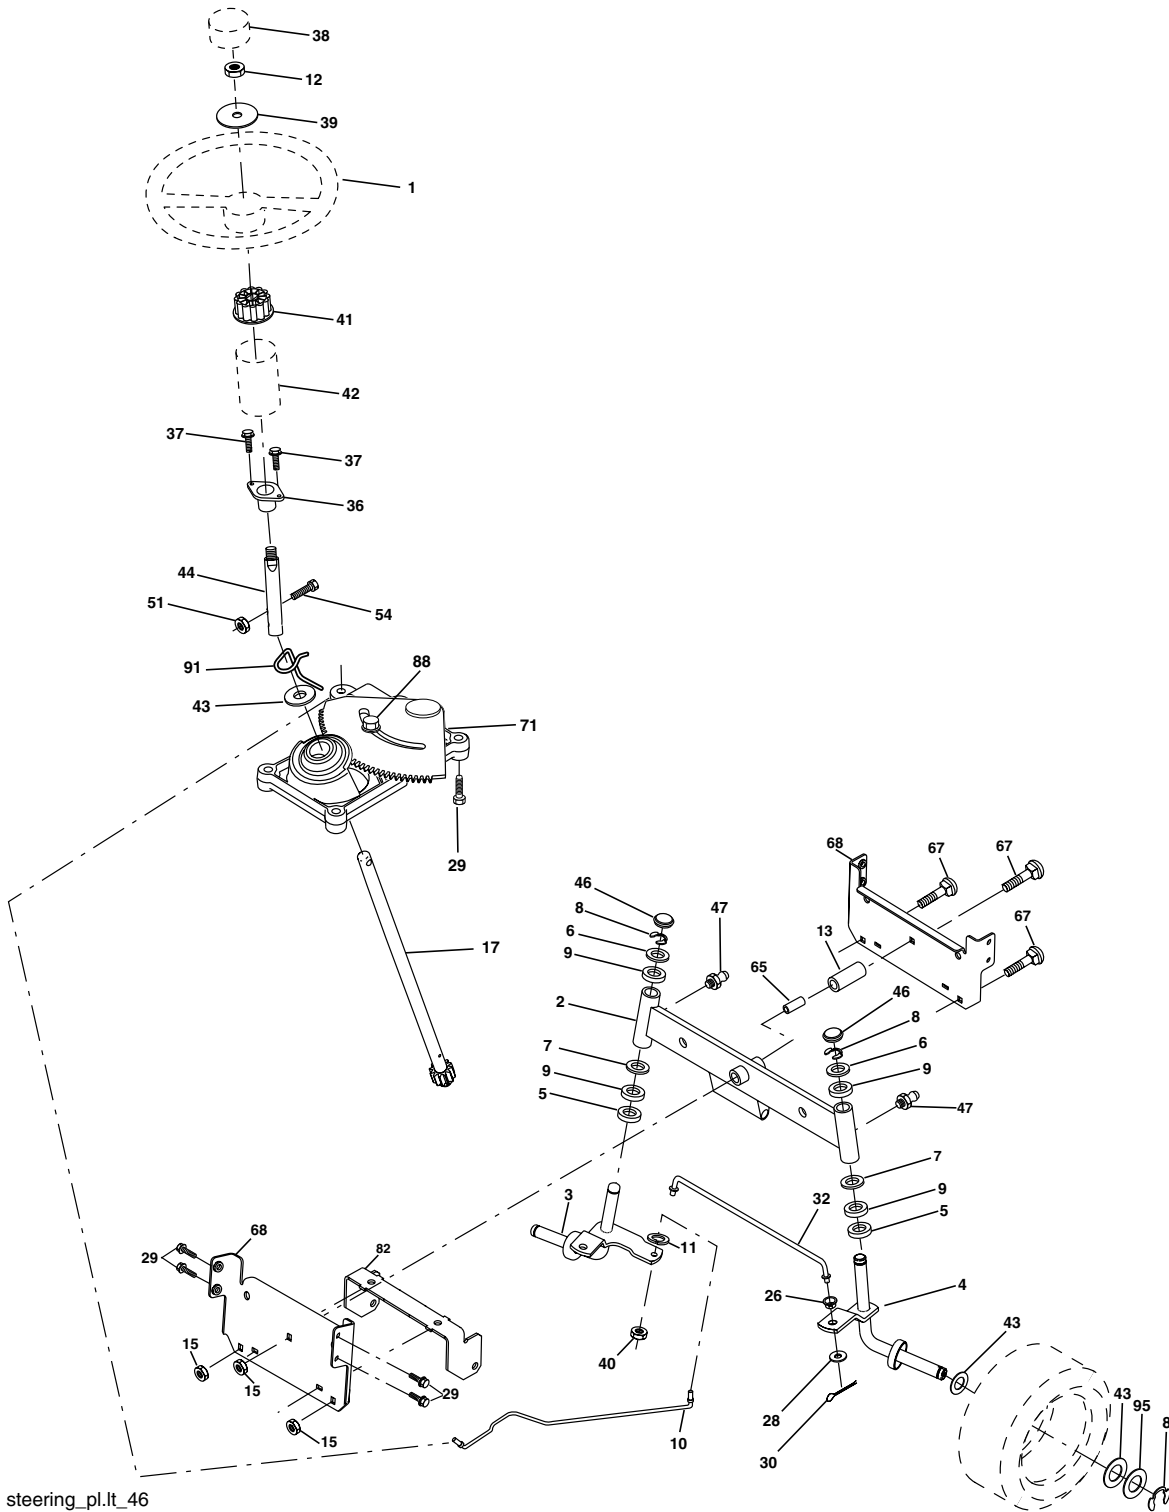

TRACTOR -- MODEL NUMBER SO15538A

STEERING

steering_pl.it_46

TRACTOR -- MODEL NUMBER SO15538A

STEERING

KEY PART NO.	PART NO.	DESCRIPTION
1	140044X428	Wheel Steering
2	175131	Axle Asm
3	169840	Spindle Asm LH
4	169839	Spindle Asm RH
5	6266H	Bearing Race Thrust Harden
6	121748X	Washer 25/32 x 1-5/8 x 16 Ga.
7	19272016	Washer 27/32 x 1-1/4 x 16 Ga.
8	12000029	Ring Klip #t5304-75
9	3366R	Bearing Col Strg Blk
10	175121	Link Drag
11	10040600	Washer Lock Hvy Hlcl Spr 3/8
12	73940800	Nut Hex Jam Toplock 1/2-20
13	136518	Spacer earing Axle Front
15	145212	Hexflange Lock
17	180641	Shaft Asm Strg
26	126847X	Bushing Link Drag Blk LR
28	19131416	Washer 13/32 x 7/8 x 16 Ga.
29	17000612	Screw 3/8-16 x 3/4
30	76020412	Pin Cotter 1/8 x 3/4 Cad
32	130465	Rod Tie Wire Form 19 75 Mech
36	155099	Bushing Strg 5/8 Id Dash
37	152927	Screw
38	140045X428	Cap Wheel Steer Ayp
39	19183812	Washer 9/16 x 2-3/8
40	73540600	Nut Crownlock 3/8-24
41	186737	Adaptor Wheel Strg
42	145054X428	Boot Dash Mtl Steering Blk
43	121749X	Washer 25/32 x 1 1/4 x 16 Ga.
44	180640	Extension Steering
46	121232X	Cap Spindle Fr Top Blk
47	183226	Fitting Grease
51	73540400	Nut 1/4-28
54	71130420	Bolt Hex 1/4-28 x 1-1/4
65	160367	Spacer Brace Axle
67	72110618	Bolt RDHD SQNK 3/8-16 x 2-1/4
68	169827	Brace Axle
71	175146	Steering Asm.
82	169835	Bracket Susp Chassis Front
88	175118	Bolt Shoulder 7/16-20
91	175553	Clip Steering
95	188967	Washer Harden .793 x 1.637 x 060

NOTE: All component dimensions given in U. S. inches
1 inch = 25.4 mm