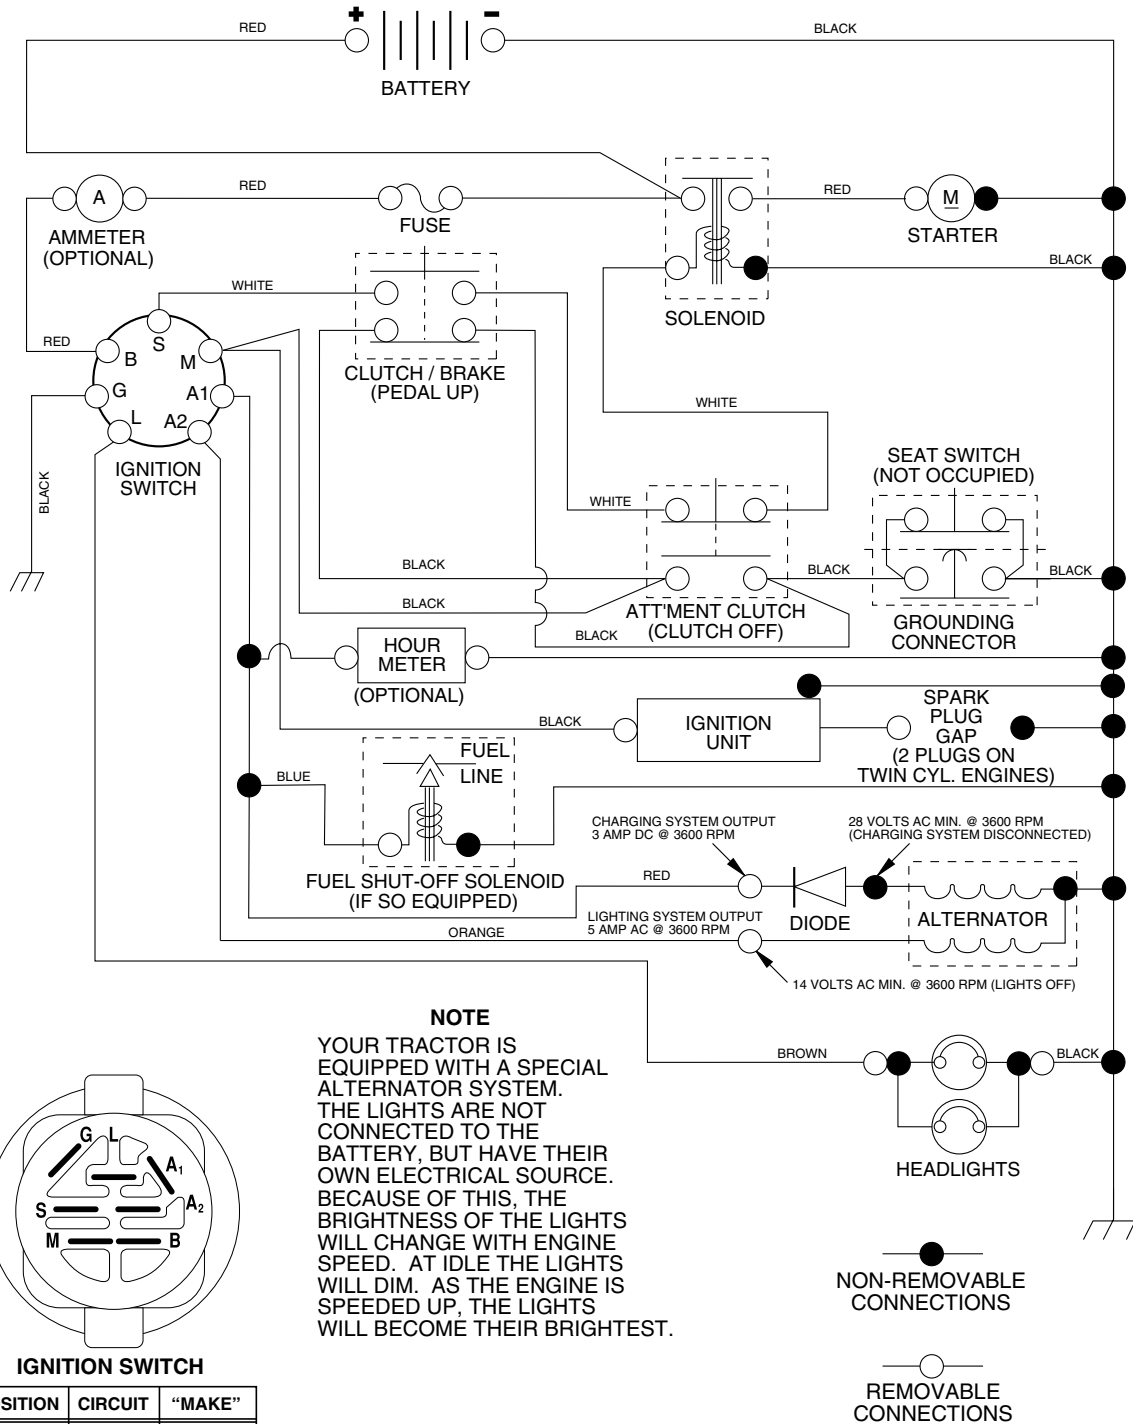

TRACTOR -- MODEL NUMBER SO15538A

SCHEMATIC

REPAIR PARTS

TRACTOR -- MODEL NUMBER SO15538A

ELECTRICAL

ELECTRICAL

TRACTOR -- MODEL NUMBER SO15538A

KEY NO.	PART NO.	DESCRIPTION
1	163465	Battery
2	74760412	Bolt Hex Hd 1/4-20 unc x 3/4
8	176689	Box Battery
16	176138	Switch Interlock
21	183759	Harness Asm Light W/4152j
22	4152J	Bulb Light #1156
24	4799J	Cable Battery 6 Ga. 11"red
25	146147	Cable Battery
26	175158	Fuse 20 AMP
27	73510400	Nut Keps Hex 1/4-20 unc
28	4207J	Cable Ground 6 Ga. 12"black
29	121305X	Switch Plunger Nc Gray
30	175566	Switch Ign
33	140401	Key Ign
40	179720	Harness Ign
41	71110408	Bolt Blk Fin Hex 1/4-20
42	131563	Cover Terminal Red
43	178861	Solenoid
48	140844	Adapter Ammeter
52	141940	Protection Wire Loop
90	180449	Cover Terminal Battery

NOTE: All component dimensions given in U. S. inches
1 inch = 25.4 mm

TRACTOR -- MODEL NUMBER SO15538A

ENGINE

engine-bs.1cyl_49

KEY PART NO.	PART NO.	DESCRIPTION
1	170551	Control Th/ch Flag
2	17720408	Screw Hex Thd Cut 1/4-20 x 1/2
3	-----	Engine, B&S 282H07 (Order parts from engine manufacturer)
4	137352	Muffler Exhaust B&S
13	165291	Gasket Eng 1 313 Id Tin Plated
14	148456	Tube Drain Oil Easy
23	169837	Shield BRN/DBR Guard
29	137180	Kit Spark Arrester (Flat Scrn)
31	184900	Tank Fuel Front
32	140527	Cap Asm Fuel
33	123487X	Clamp Hose
37	137040	Line Fuel 20"
38	181654	Plug Drain Oil
40	124028X	Bushing Snap Nyl Blk Fuel Line