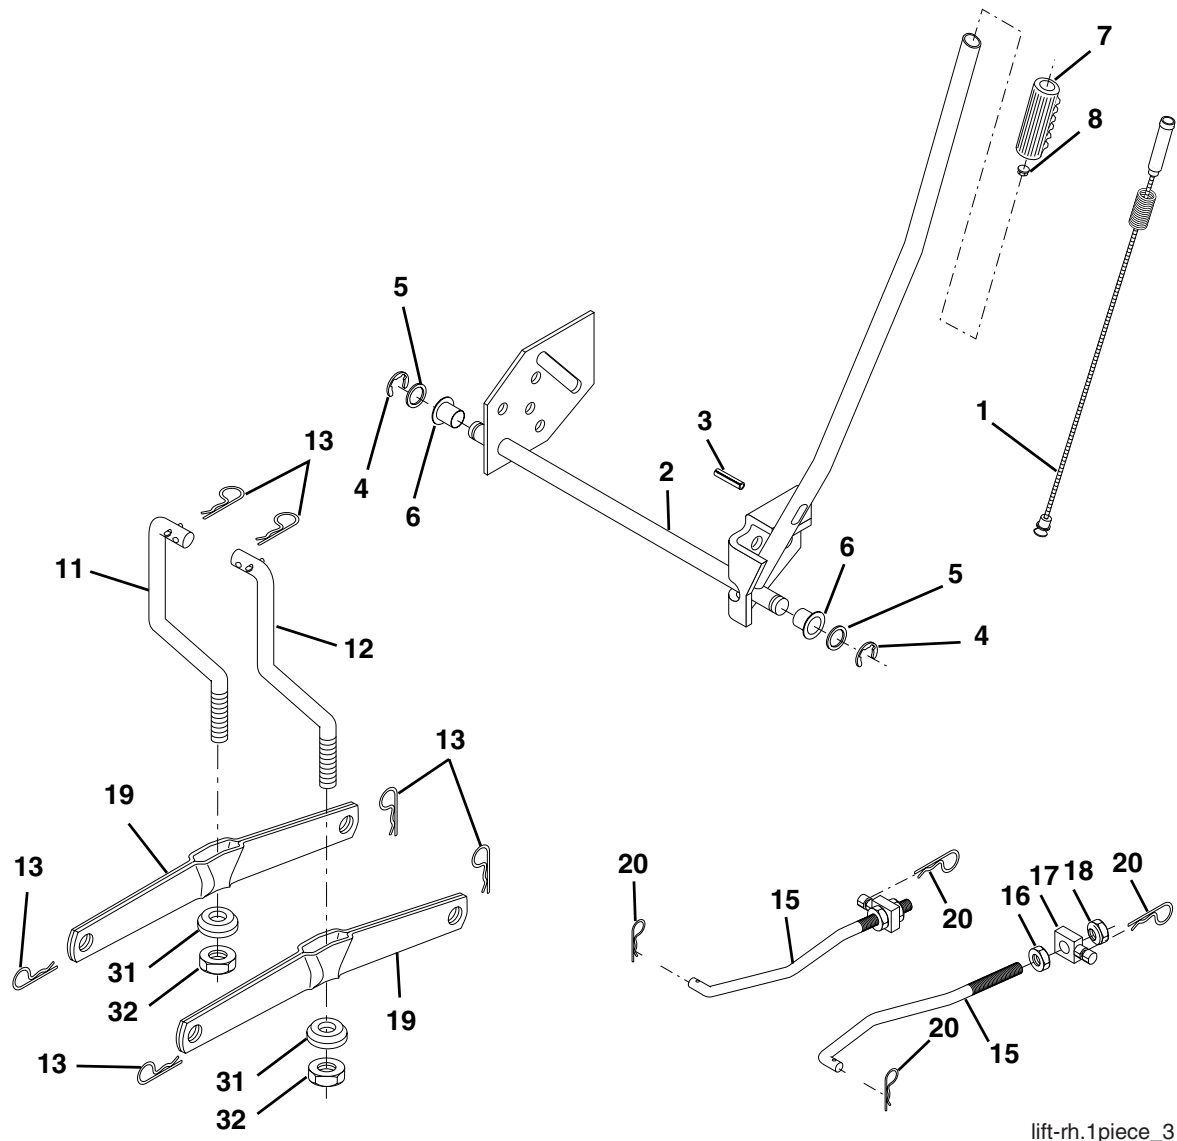

NOTE: All component dimensions given in U. S. inches 1 inch = 25.4 mm

TRACTOR -- MODEL NUMBER SO15538A

DECALS

KEY PART NO. NO.

KEY PART NO.	NO.	DESCRIPTION
1	181249	Decal, Clutch/Brake
2	189117	Decal, Replacement
3	184769	Decal, Engine HP
6	157146	Decal, Fender Danger English
7	186193	Decal Ins Str Wh
8	190432	Decal Chassis
9	186198	Decal Fender
12	190539	Decal, Hood RH

WHEELS AND TIRES

KEY PART NO. NO.

KEY PART NO.	NO.	DESCRIPTION
1	59192	Cap, Tire valve
2	65139	Stem, Valve
3	106222X	Tire, Front
4	59904	Tube, Front (Service item only)
5	106732X624	Rim assembly, 6" front
6	278H	Fitting, Grease (Front wheel only)
7	9040H	Bearing, Flange (Front wheel only)
8	106108X624	Rim assembly, 8" rear
9	106268X	Tire, Rear
10	7152J	Tube, Rear (Service item only)
11	104757X428	Cap, Hub Axle
--	144334	Sealant, Tire (10 oz. Tube)

NOTE: All component dimensions given in U. S. inches 1 inch = 25.4 mm

TRACTOR -- MODEL NUMBER SO15538A

LIFT ASSEMBLY

lift-rh.1piece_3

KEY PART NO.	PART NO.	DESCRIPTION
1	159461	Wire Asm Inner/Sprg w/plunger
2	159476	Shaft Asm Lift RH
3	178981	Pin Groove 1 500 Zinc
4	12000002	E Ring #5133-62
5	19211621	Washer 21/32 x 1 x 21 Ga.
6	120183X	Bearing Nylon Blk 629 Id
7	109413X	Grip Handle Bicycle Matte Blk
8	124526X	Button Plunger Black
11	139865	Link Lift LH Fixed Length
12	139866	Link Lift RH Fixed Length
13	4939M	Retainer Spring

KEY PART NO.	PART NO.	DESCRIPTION
15	173288	Link Front
16	73350800	Nut Jam Hex 1/2-13 unc
17	175689	Trunnion
18	73800800	Nut Lockw/Wsh 1/2-13 unc
19	139868	Arm Suspension Rear
20	163552	Retainer, Spring
31	169865	Bearing Pvt Lift
32	73540600	Nut Crownlock 3/8-24