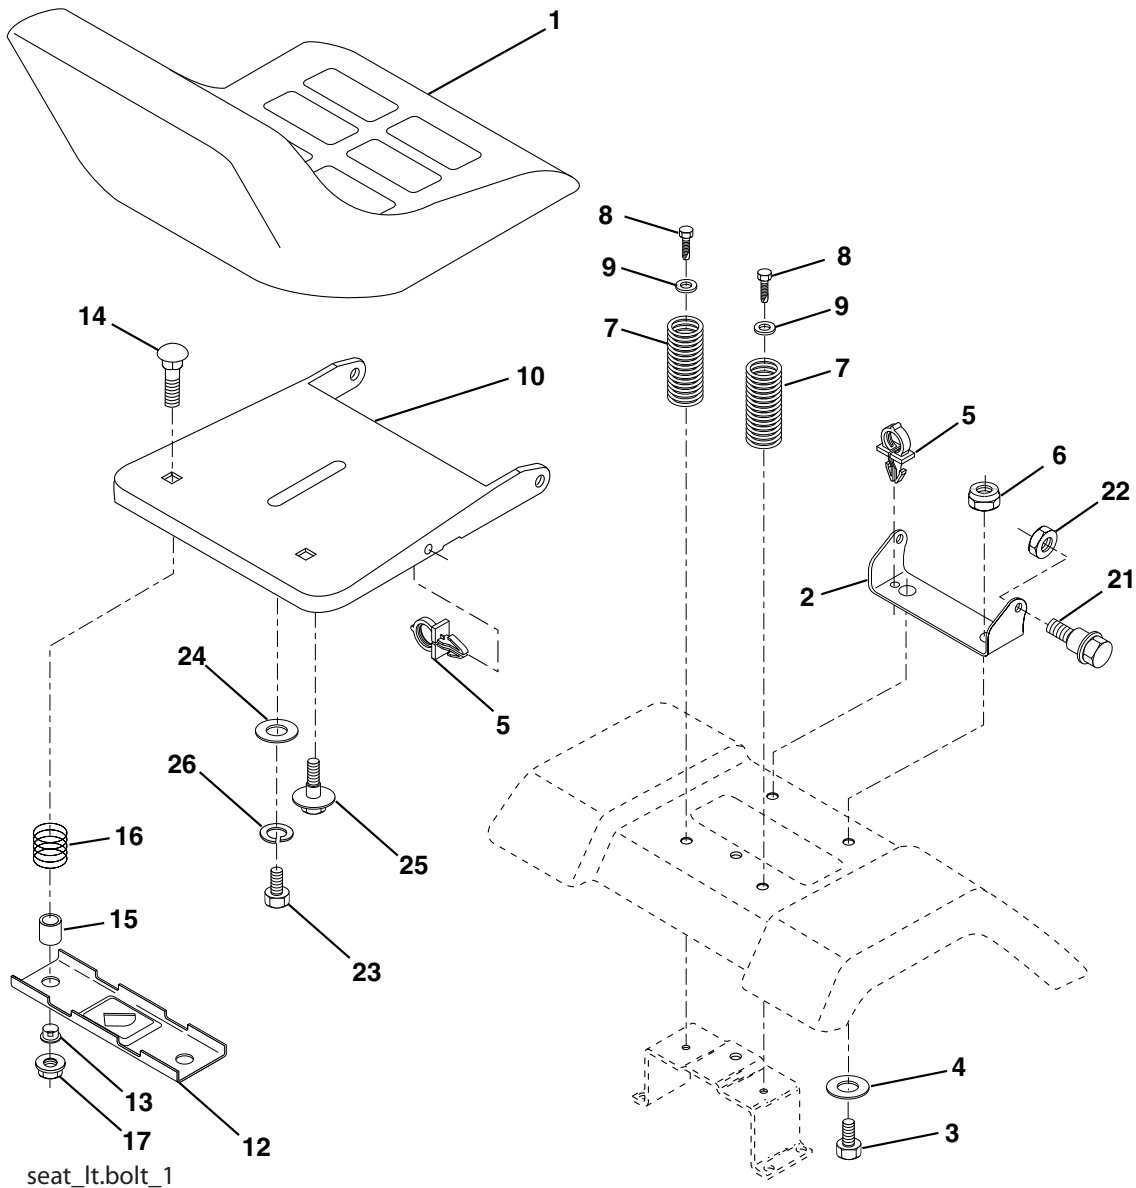

TRACTOR -- MODEL NUMBER SO15538A

SEAT ASSEMBLY

KEY PART NO.	PART NO.	DESCRIPTION
1	175389	Seat
2	140551	Bracket Seat Pivot
3	71110616	Bolt Hex 3/8 - 16 x 1
4	19131610	Washer 13/32 x 1 x10 Ga.
5	145006	Clip Push-In Hinged
6	73800600	Nut Lock Hex w/Ins 3/8 - 16
7	124181X	Spring Seat Cprsn 2 250 Blk Zi
8	17000616	Screw 3/8-16 x 1.5
9	19131614	Washer 13/32 x 1 x 14 Ga.
10	182493	Pan Pnt Seat (Blk)
12	121246X	Bracket Pnt Mounting Switch
13	121248X	Bushing Snap Blk Nyl
14	72050412	Bolt Rdhd Sht Nk 1/4 - 20 x 1 -1/2

KEY PART NO.	PART NO.	DESCRIPTION
15	134300	Spacer Split .28 x .96
16	121250X	Spring Cprsn
17	123976X	Nut Lock 1/4 Lge Flg
21	171852	Bolt Shoulder 5/16-18 unc-2A
22	73800500	Nut Lock Hex w/Ins 5/16 - 18
23	71110814	Bolt Hex
24	19171912	Washer 17/32 x 1-3/16 x 12 Ga.
25	127018X	Bolt Sphl 5/16-18 x .62
26	10040800	Washer Lock Hvy Hlcl Spr 1/2

NOTE: All component dimensions given in U. S. inches 1 inch = 25.4 mm