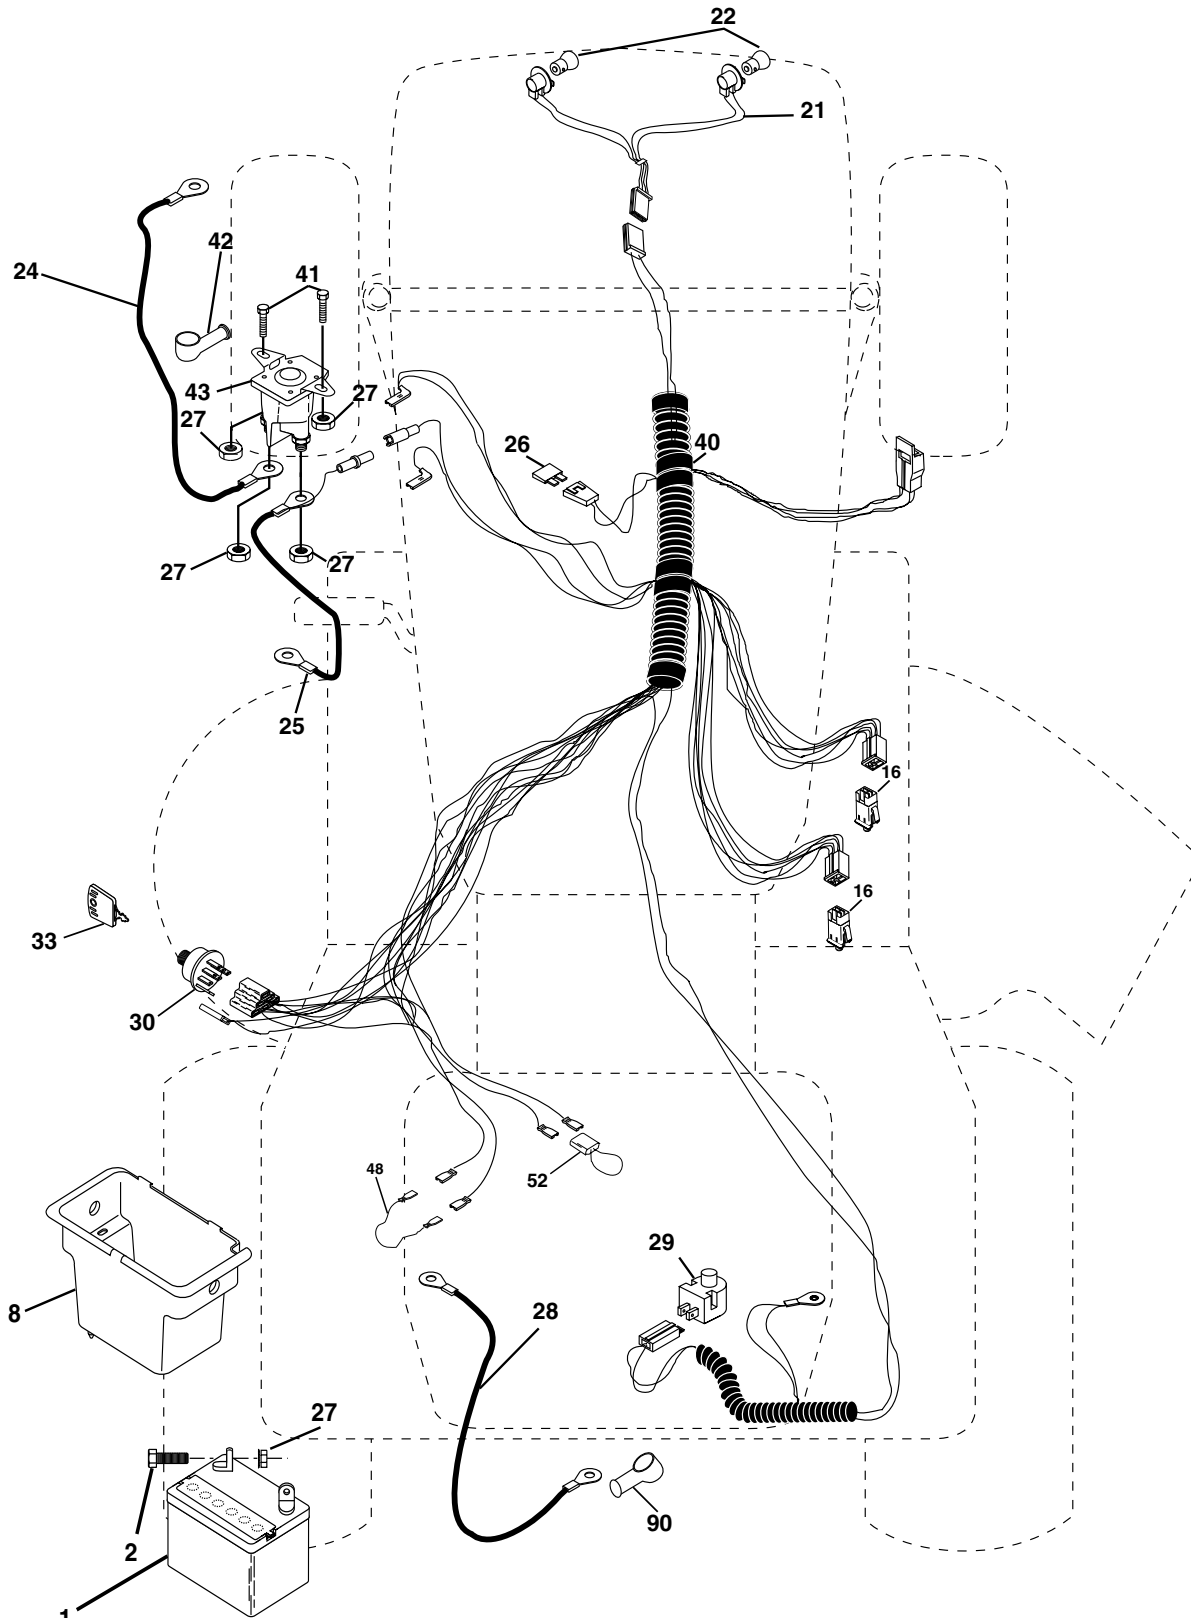

TRACTOR -- MODEL NUMBER SO15538A

SCHEMATIC

REPAIR PARTS

TRACTOR -- MODEL NUMBER SO15538A

ELECTRICAL

ELECTRICAL

TRACTOR -- MODEL NUMBER SO15538A

KEY NO.	PART NO.	DESCRIPTION
1	163465	Battery
2	74760412	Bolt Hex Hd 1/4-20 unc x 3/4
8	176689	Box Battery
16	176138	Switch Interlock
21	183759	Harness Asm Light W/4152j
22	4152J	Bulb Light #1156
24	4799J	Cable Battery 6 Ga. 11"red
25	146147	Cable Battery
26	175158	Fuse 20 AMP
27	73510400	Nut Keps Hex 1/4-20 unc
28	4207J	Cable Ground 6 Ga. 12"black
29	121305X	Switch Plunger Nc Gray
30	175566	Switch Ign
33	140401	Key Ign
40	179720	Harness Ign
41	71110408	Bolt Blk Fin Hex 1/4-20
42	131563	Cover Terminal Red
43	178861	Solenoid
48	140844	Adapter Ammeter
52	141940	Protection Wire Loop
90	180449	Cover Terminal Battery

NOTE: All component dimensions given in U. S. inches
1 inch = 25.4 mm

TRACTOR -- MODEL NUMBER SO15538A

ENGINE

engine-bs.1cyl_49

KEY PART NO.	PART NO.	DESCRIPTION
1	170551	Control Th/ch Flag
2	17720408	Screw Hex Thd Cut 1/4-20 x 1/2
3	-----	Engine, B&S 282H07 (Order parts from engine manufacturer)
4	137352	Muffler Exhaust B&S
13	165291	Gasket Eng 1 313 Id Tin Plated
14	148456	Tube Drain Oil Easy
23	169837	Shield BRN/DBR Guard
29	137180	Kit Spark Arrester (Flat Scrn)
31	184900	Tank Fuel Front
32	140527	Cap Asm Fuel
33	123487X	Clamp Hose
37	137040	Line Fuel 20"
38	181654	Plug Drain Oil
40	124028X	Bushing Snap Nyl Blk Fuel Line

KEY PART NO.	PART NO.	DESCRIPTION
44	17670412	Screw Thdrol 1/4-20 x 3/4
45	17000612	Screw Hex Wsh Thdrol 3/8-16
46	19091416	Washer 9/32 x 7/8 x 16 Ga.
72	183906	Screw Socket Head 5/16-18 x 1
78	17060620	Screw 3/8-16 x 1-1/4
81	73510400	Nut Keps Hex 1/4-20 unc