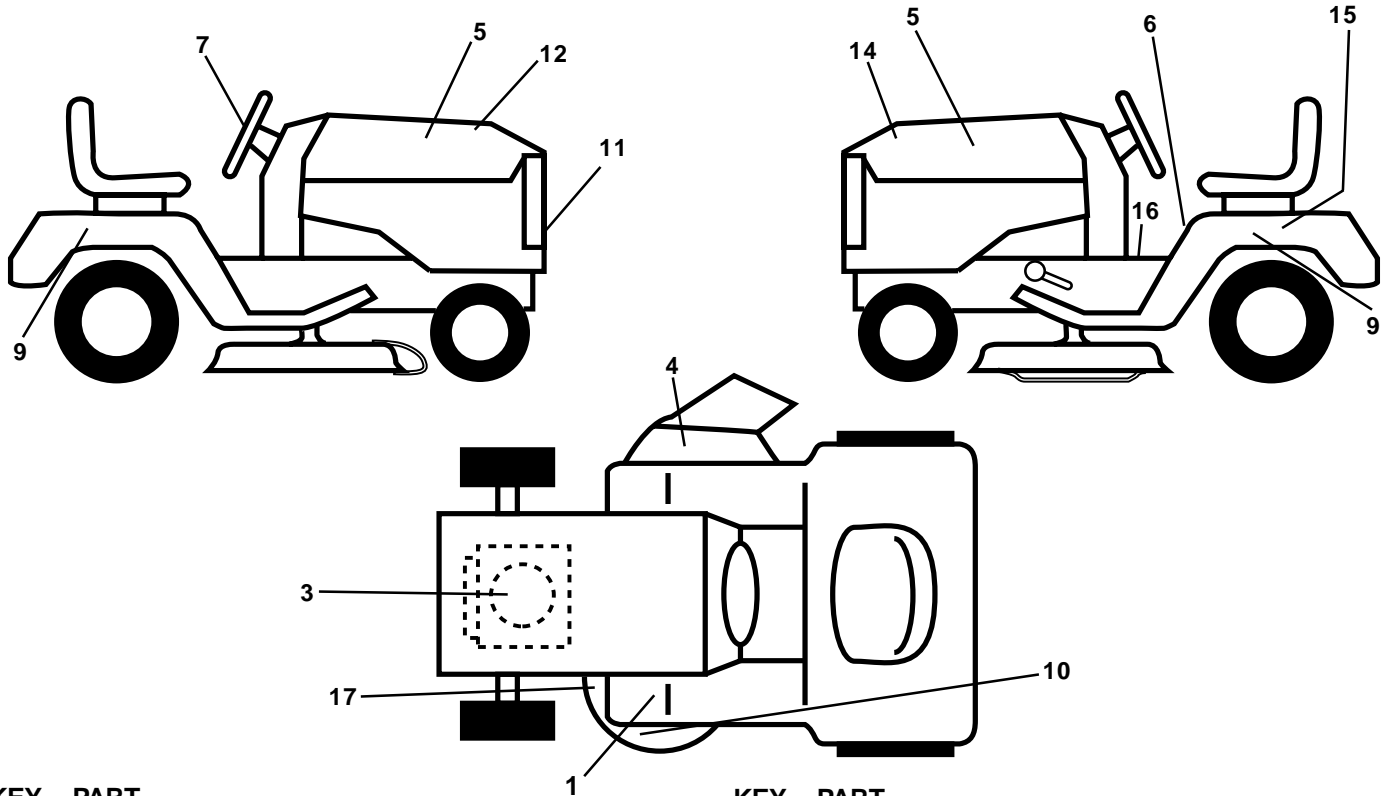

REPAIR PARTS

TRACTOR - - MODEL NUMBER WE12538G

DECALS

KEY NO.	PART NO.	DESCRIPTION	KEY NO.	PART NO.	DESCRIPTION
1	101892X	Decal, Clutch/Brake Eng/Fr	16	157163	Decal, Oper Sdl P/L Gear Dr Eng
3	170839	Decal, Engine HP	17	136832	Decal, V-Belt Sch.
4	170563	Decal Warning	--	138311	Decal, Handle Lft Height Adj.
5	168421	Decal, Pnl Sd	--	171883	Manual, Operator's English
6	157140	Decal, Fender Danger English	--	171884	Manual, Operator's French
7	162398	Decal Ins Str Wh	Available accessories not included with mower:		
9	171448	Decal Fender	--	C38	Grass Catcher
10	162391	Decal, Deck Grasseater	--	MK38	Mulch Kit w/Blades
11	162392	Decal, Grille Weedeater	--	LSB42	42" Snow Blower
12	162389	Decal, Hood RH	--	LC05	Wheel Weights
14	162390	Decal, Hood LH	--	LBD48	48" Snow Blade
15	145005	Decal, Caution, Battery	--	CH11	Tire Chains