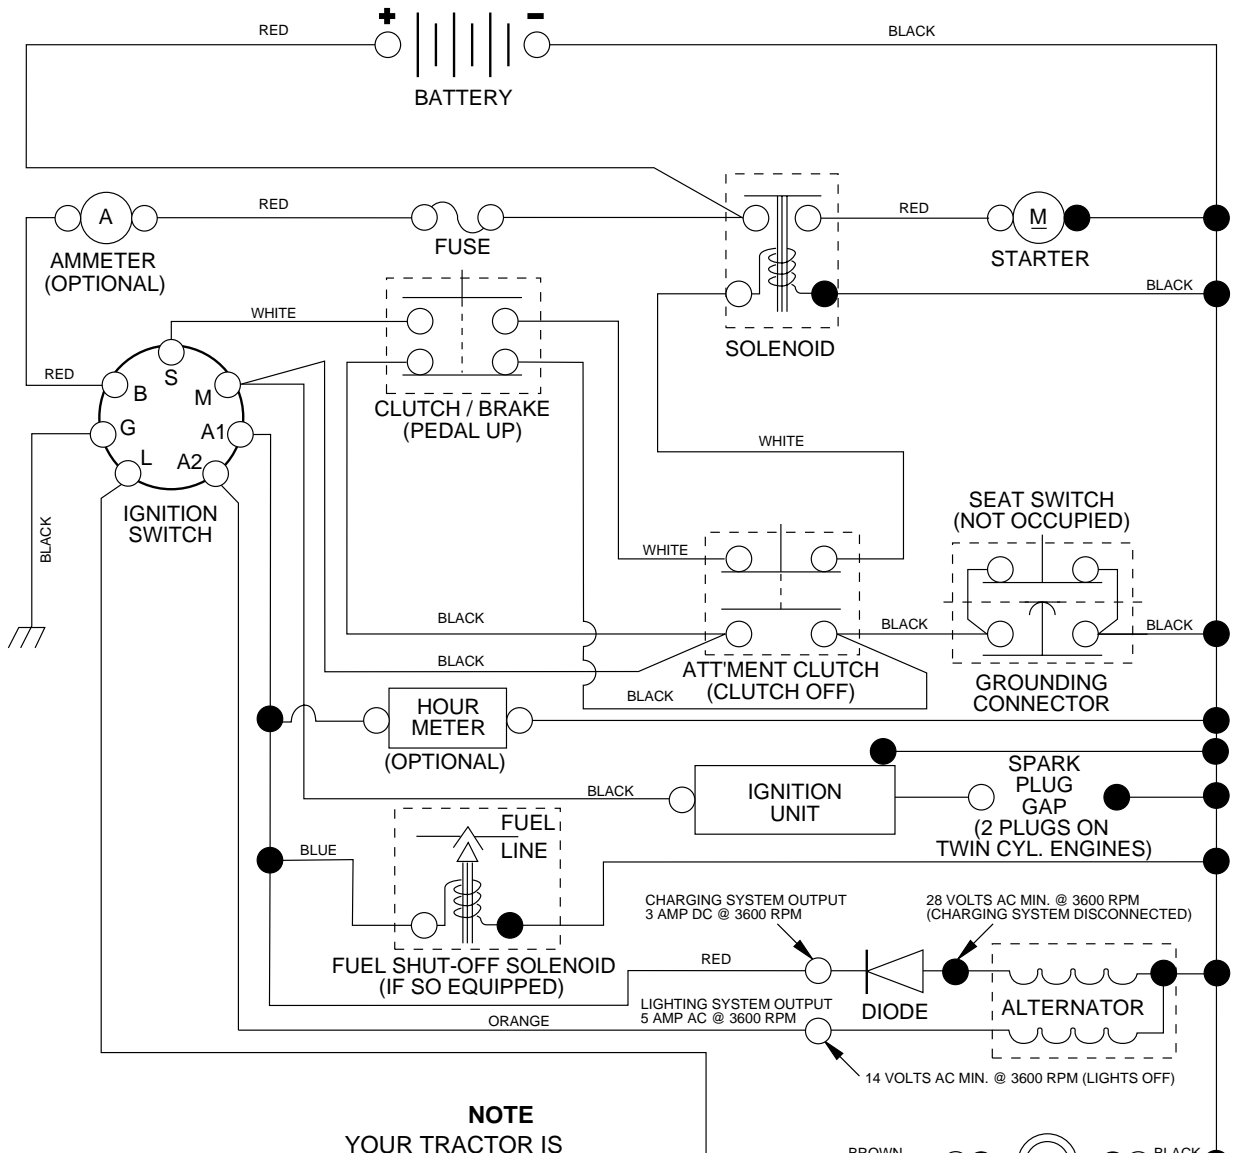

## SCHEMATIC

**IGNITION SWITCH**

POSITION	CIRCUIT	"MAKE"
OFF	M+G+A1	NONE
RUN/LIGHT	B+A1	A2+L
RUN	B+A1	NONE
START	B + S + A1	NONE

**NOTE**  
 YOUR TRACTOR IS EQUIPPED WITH A SPECIAL ALTERNATOR SYSTEM. THE LIGHTS ARE NOT CONNECTED TO THE BATTERY, BUT HAVE THEIR OWN ELECTRICAL SOURCE. BECAUSE OF THIS, THE BRIGHTNESS OF THE LIGHTS WILL CHANGE WITH ENGINE SPEED. AT IDLE THE LIGHTS WILL DIM. AS THE ENGINE IS SPEEDED UP, THE LIGHTS WILL BECOME THEIR BRIGHTEST.