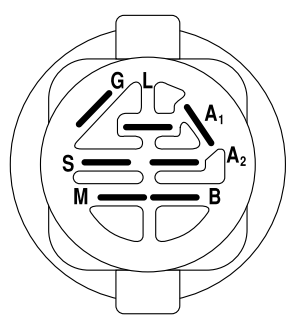

## SCHEMATIC

**IGNITION SWITCH**

POSITION	CIRCUIT	"MAKE"
OFF	M+G+A1	NONE
RUN/LIGHT	B+A1	A2+L
RUN	B+A1	NONE
START	B + S + A1	NONE

**NOTE**  
 YOUR TRACTOR IS EQUIPPED WITH A SPECIAL ALTERNATOR SYSTEM. THE LIGHTS ARE NOT CONNECTED TO THE BATTERY, BUT HAVE THEIR OWN ELECTRICAL SOURCE. BECAUSE OF THIS, THE BRIGHTNESS OF THE LIGHTS WILL CHANGE WITH ENGINE SPEED. AT IDLE THE LIGHTS WILL DIM. AS THE ENGINE IS SPEEDED UP, THE LIGHTS WILL BECOME THEIR BRIGHTEST.