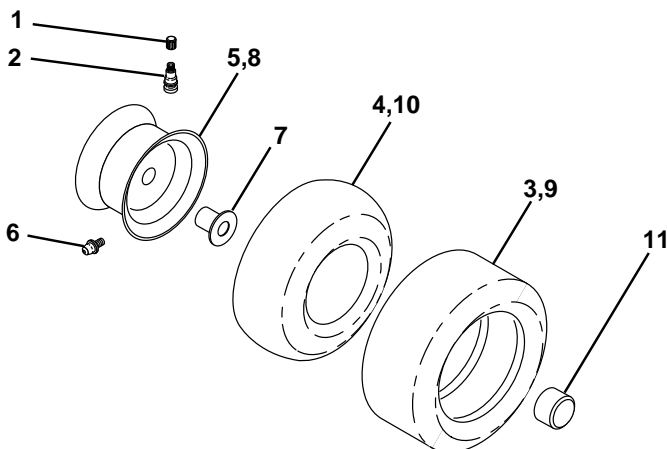

WHEELS & TIRES

KEY NO.	PART NO.	DESCRIPTION
1	59192	Cap, Tire valve
2	65139	Stem, Valve
3	106222X	Tire, Front
4	59904	Tube, Front (Service item only)
5	106732X427	Rim assembly, 6" front
6	278H	Fitting, Grease (Front wheel only)
7	9040H	Bearing, Flange (Front wheel only)
8	106108X427	Rim assembly, 8" rear
9	124635X	Tire, Rear
10	7152J	Tube, Rear (Service item only)
11	104757X	Cap, Hub Axle
--	144334	Sealant, Tire (10 oz. Tube)

NOTE: All component dimensions given in U.S. inches
1 inch = 25.4 mm