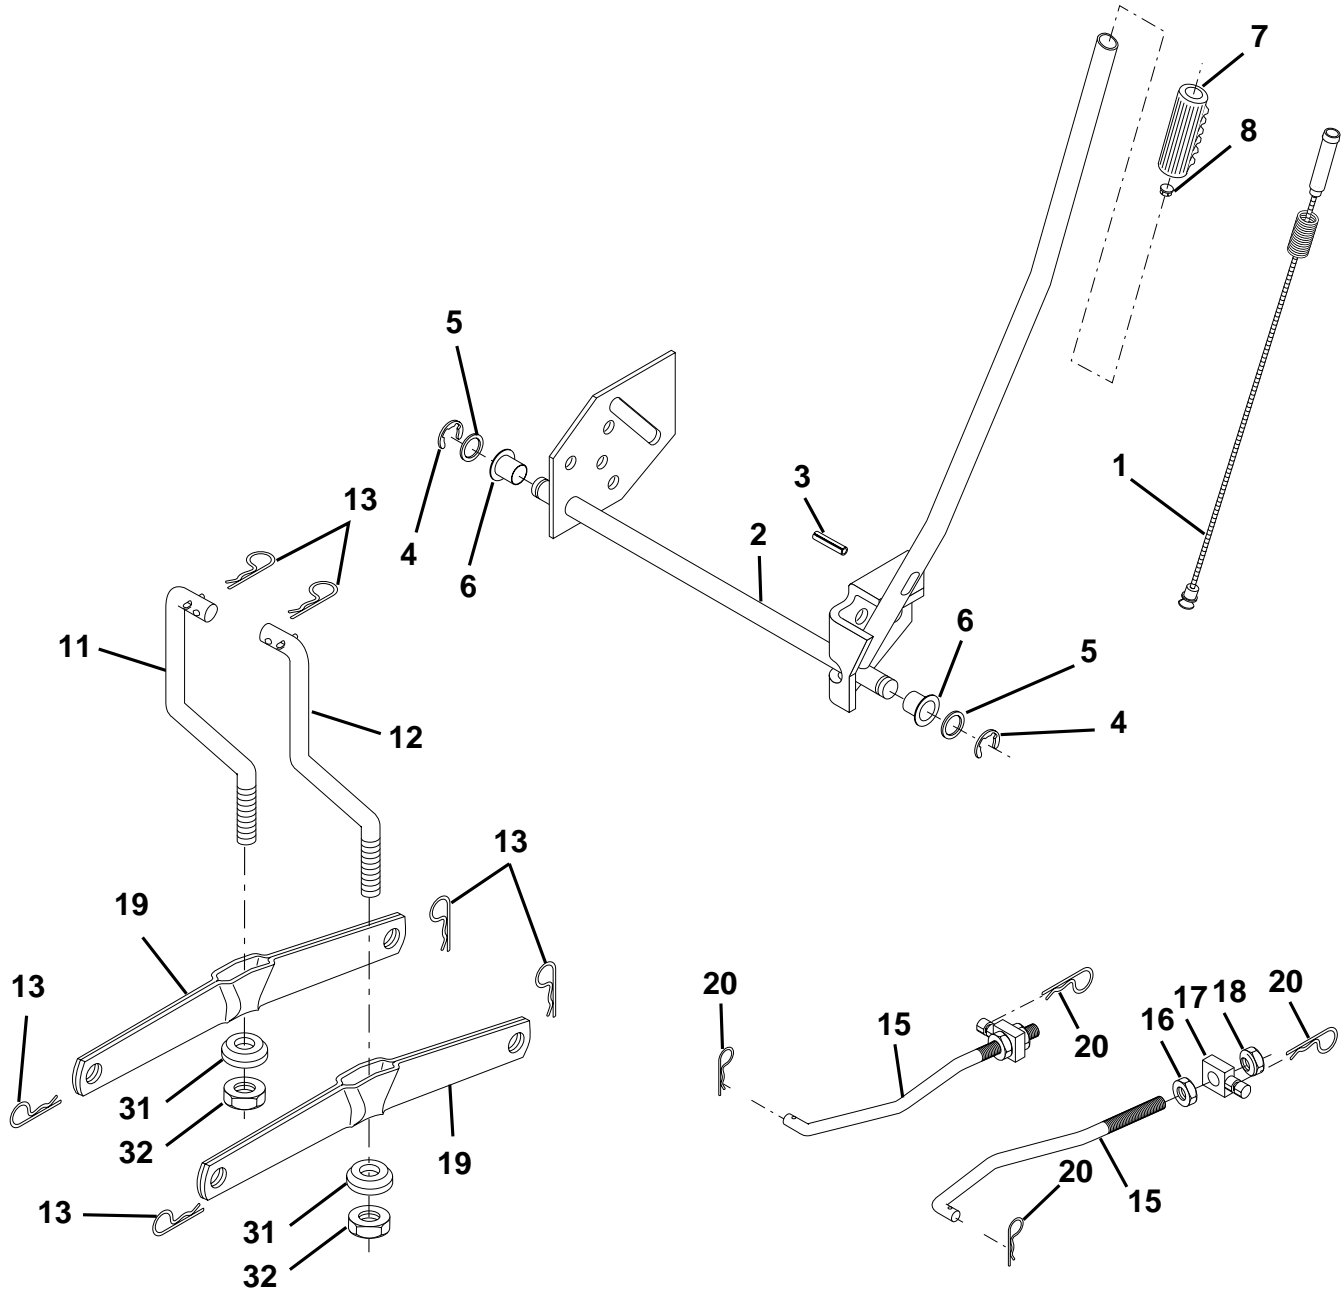

REPAIR PARTS

TRACTOR - - MODEL NUMBER WE12538G

MOWER LIFT

REPAIR PARTS

TRACTOR - - MODEL NUMBER WE12538G

MOWER LIFT

KEY NO.	PART NO.	DESCRIPTION
1	159460	Wire Asm Inner/Sprg w/plunger
2	159471	Shaft Asm Lift RH
3	105767X	Pin Groove 1 500 Zinc
4	12000002	E Ring #5133-62
5	19211621	Washer 21/32 X 1 X 21 Ga
6	120183X	Bearing Nylon Blk 629 Id
7	109413X	Grip Handle Bicycle Matte Blk
8	124526X	Button Plunger Black
11	139865	Link Lift LH Fixed Length
12	139866	Link Lift RH Fixed Length
13	4939M	Retainer Spring
15	173288	Link Front
16	73350800	Nut Jam Hex 1/2-13 Unc
17	130171	Trunnion Blk Zinc
18	73800800	Nut Lockw/Wsh 1/2-13 Unc
19	139868	Arm Suspension Rear
20	163552	Retainer, Spring
31	140302	Bearing Pvt Lift Spherical
32	73540600	Nut Crownlock 3/8-24

NOTE: All component dimensions given in U.S. inches
1 inch = 25.4 mm.