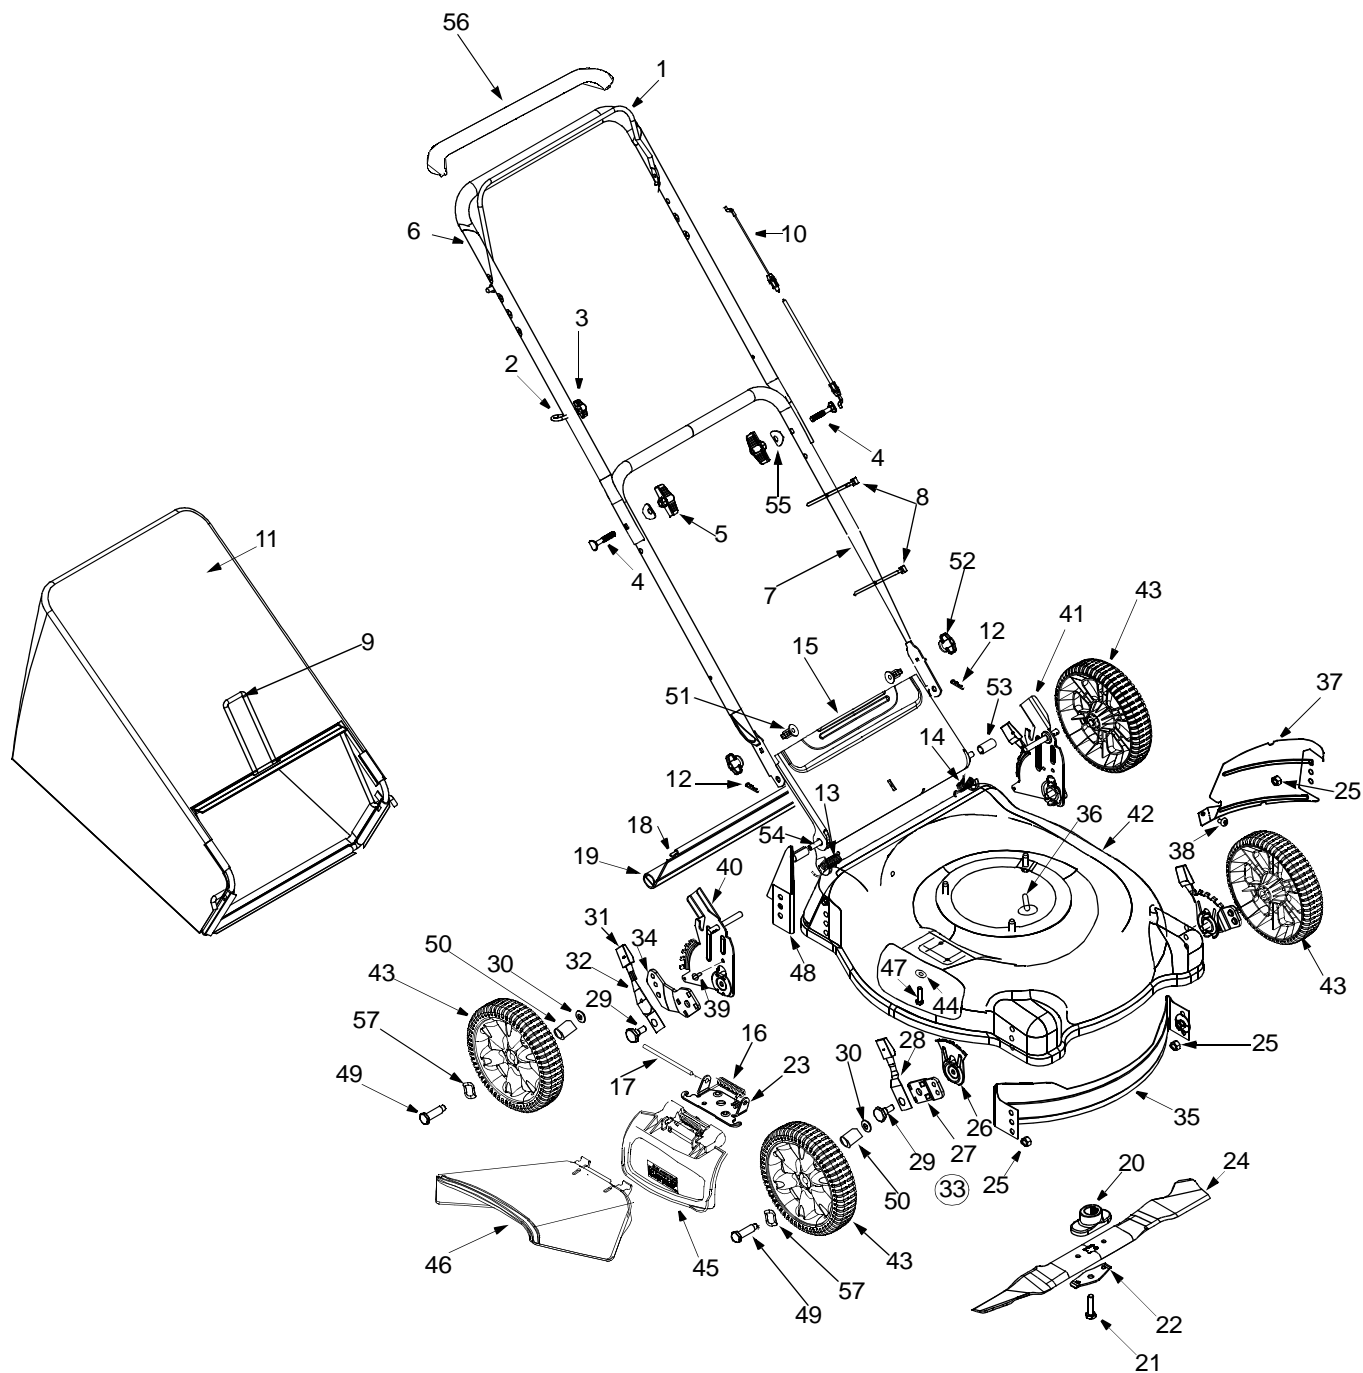

PARTS LIST FOR MODEL 11A-436

Model 436

| Ref. No. | Part No. | Description | Ref. No. | Part No. | Description |
|----------|-----------|---------------------------------|----------|-----------|---------------------------------|
| 1. | 747-1161A | Control Handle | 31. | 720-0426 | Spring Lever Knob |
| 2. | 710-1205 | Rope Guide | 32. | 732-0417A | Rear Spring Lever |
| 3. | 720-0279 | Handle Knob 1/4-20 Thd. | 33. | 14578 | Height Adj. Assy. Comp. - RH |
| 4. | 710-1174 | Curved Hd. Bolt 5/16-18 x 2" | | 14579 | Height Adj. Assy. Comp. - LH |
| 5. | 720-0284 | Hand Knob | 34. | 14765 | Pivot Bar R.H. |
| 6. | 749-1092A | Upper Handle | | 14766 | Pivot Bar L.H. |
| 7. | 749-0928A | Lower Handle | 35. | 782-5002A | Front Baffle |
| 8. | 726-0240 | Cable Tie | 36. | 710-0654A | Hex L-Wash.Scr. 3/8-16 x 1" |
| 9. | 747-04080 | Grass Catcher Frame | 37. | 782-5003 | Rear Baffle - LH |
| 10. | 746-1130 | Control Cable | 38. | 710-1017 | Torx Mach AB-Tap Scr. 1/4 x.62" |
| 11. | 664-04011 | Grass Bag | 39. | 710-0896 | HexIndWash. Scr. 1/4-14:.625 |
| 12. | 714-0104 | Int. Cotter Pin 5/16" Dia. | 40. | 787-01016 | Handle Brkt. Ass'y.—RH |
| 13. | 732-04072 | Door Spring - R.H. | 41. | 787-01015 | Handle Brkt. Ass'y.—LH |
| 14. | 732-04071 | Door Spring - L.H. | 42. | 787-01104 | Deck 21" |
| 15. | 731-04134 | Rear Discharge Door | 43. | 734-2004A | Wheel Complete |
| 16. | 732-1014 | Torsion Spring | 44. | 736-0270 | Bell Washer 1/4" I.D. |
| 17. | 747-0710 | Hinge Pin | 45. | 687-02055 | Hinged Mulching Plug |
| 18. | 732-0700 | Wire Rod | 46. | 731-04177 | Chute Deflector: Side Discharge |
| 19. | 731-1236 | Rear Flap | 47. | 710-0599 | Hex Hd Self-Tp Scr. 1/4-20 x.5" |
| 20. | 748-0376C | Blade Adapter w/Star | 48. | 782-5004A | Rear Baffle - RH |
| 21. | 710-1044 | Hex Bolt 3/8-24 x 1.5" Lg. | 49. | 738-0213 | Axle Bolt |
| 22. | 736-0524A | Blade Bell Support | 50. | 750-0535 | Spacer |
| 23. | 17032A | Deflector Chute Adapter | 51. | 710-0703 | Hex Carriage Screw 1/4-20 |
| 24. | 742-0741 | 21" Mulching Blade w/Star | 52. | 712-0397 | Wing Nut |
| 25. | 712-0431 | Flange Nut 3/8-16 Thd. | 53. | 750-04162 | Spacer,.375OD x.50ID |
| 26. | 15261A | Height Adj. Plate | 54. | 747-04035 | Rear Door Pivot Rod |
| 27. | 15262B | Pivot Bar | 55. | 736-0451 | Shoulder Washer |
| 28. | 732-0404 | Front Spring Lever | 56. | 731-04204 | Deluxe Bail Cover |
| 29. | 738-0507B | Shld. Bolt.5" Dia. x.357" | 57. | 736-0504 | Wave Washer |
| 30. | 736-0105 | Bell Washer.38" I.D. x.88" O.D. | | | |