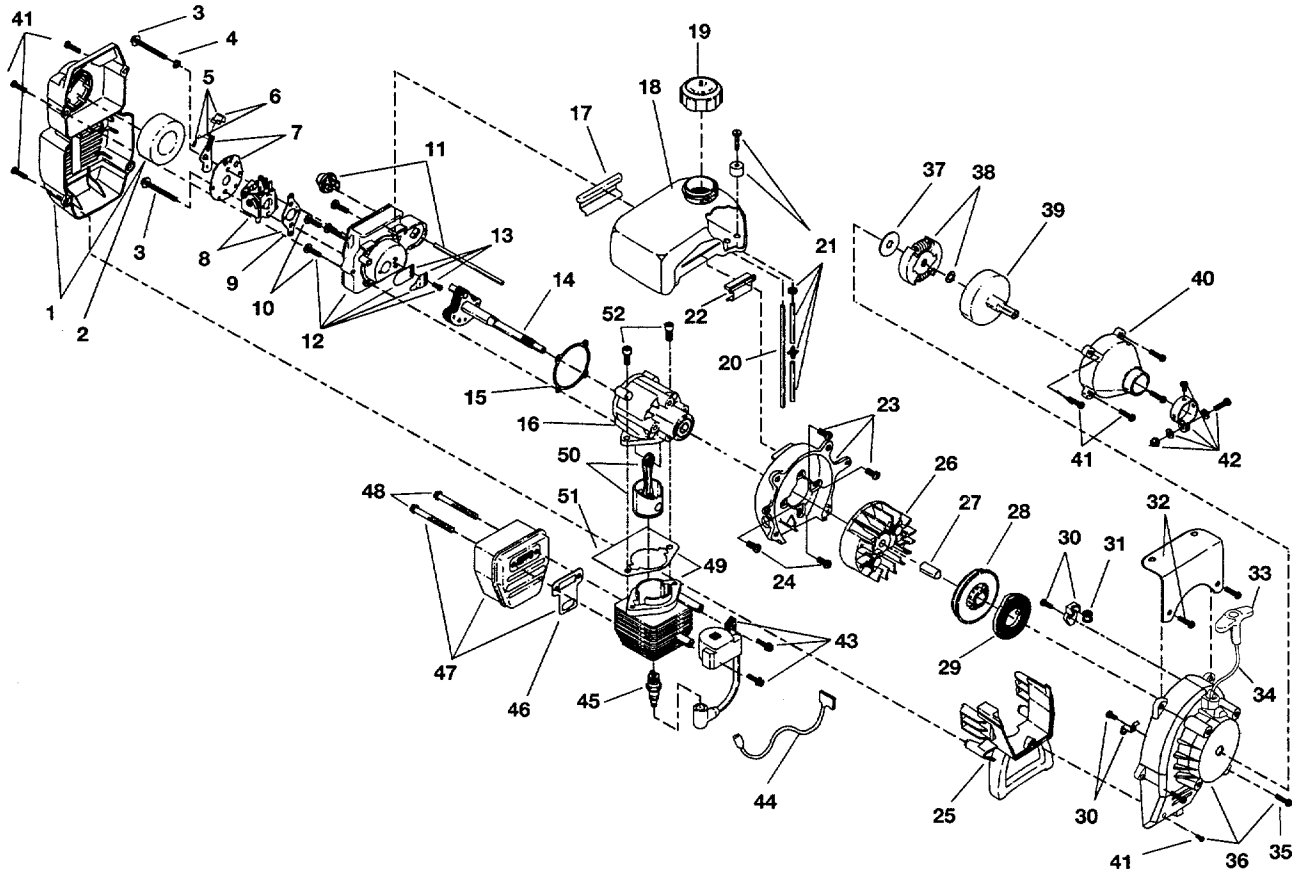

SECTION 9: PARTS LIST FOR MODEL 21A-120R000

MODEL 21A-120R000

Ref. No.	Part No.	Part Description	Ref. No.	Part No.	Part Description
1.	182059	Air Cleaner/Muffler Cover Assembly (includes 2 & 41)	36	182776	Starter Housing Assembly (includes items 28-31, 33-35)
2.	180350	Air Cleaner Filter	37	182368	Clutch Washer
3.	180351	Carburetor Mounting Screw Assembly	38	182369	Clutch Rotor Assembly
4.	180226	Wavey Washer	39	153592	Clutch Drum Assembly
5.	182160	Choke Lever Assembly (includes 6)	40	180098	Clutch Cover Assembly (includes 41)
6.	182161	Choke Knob and Screw	41	181345	Clutch Cover Screw
7.	182162	Choke Lever and Plate (includes 5)	42	153597	Upper Clamp Assembly
8.	182062	Carburetor Assembly W/Limiter Caps (includes 9 & 21)	43	181937	Module Assembly
9.	610675	Carburetor Gasket	44	181580	Wire Lead
10.	181860	Carb Mount Screw	45	610311	Spark Plug
11.	181801	Primer and Hose Assembly	46	182065	Exhaust Gasket
12.	182063	Carb Mount Assembly (includes 10)	47	182174	Muffler Assembly (includes 46 & 48)
13.	684451	Reed Assembly	48	182464	Muffler Mounting Bolt Assembly
14.	182790	Power Shaft Assembly	49	181622	Cylinder Assembly (includes 51 & 52)
15.	612115	Carburetor Mount Gasket	50	684449	Piston and Rod Assembly
16.	182791	Crank Case Service Assembly (includes 10, 14 & 24)	51	610674	Cylinder Gasket
17.	612134	Rear Mounting Pad	52	182723	Cylinder Bolt
18.	180046	Fuel Tank Assembly (includes 19-21)	*	180011	Engine Gasket Kit
19.	181559	Fuel Cap Assembly	*	180602	O.E.M. Carburetor Repair Kit (Walbro)
20.	181168	Fuel Return Line	*	180090	O.E.M. Carburetor Repair Kit (Zama)
21.	682039	Fuel Line Assembly	*	181069	Gasket-Diaphragm Repair Kit (Walbro)
22.	145308	Front Mounting Pad	*	180091	Gasket-Diaphragm Repair Kit (Zama)
23.	683065	Shroud Assembly	*	180530	Piston Ring
24.	181861	Shroud Screw	*	182792	Short Block Assembly (includes 45, 49-52)
25.	182064	Shroud Extension and Stand	*	181501	Starter Housing Screw Set
26.	182736	Flywheel Assembly	*	181873	Carburetor Limiter Cap Set (Walbro)
27.	181065	Spacer	*	181562	Carburetor Limiter Cap Set (Zama)
28.	181597	Recoil Pulley Assembly	*	610309	Crankcase Seal
29.	613102	Recoil Spring	*	181599	Clutch Springs (Qty. 2)
30.	181441	Pulley Retainer Assembly	*	not shown	
31.	611061	Rope Guide			
32.	180317	Fuel Tank Guard Assembly			
33.	181079	Pull Handle			
34.	613103	Rope			
35.	181912	Housing Screw