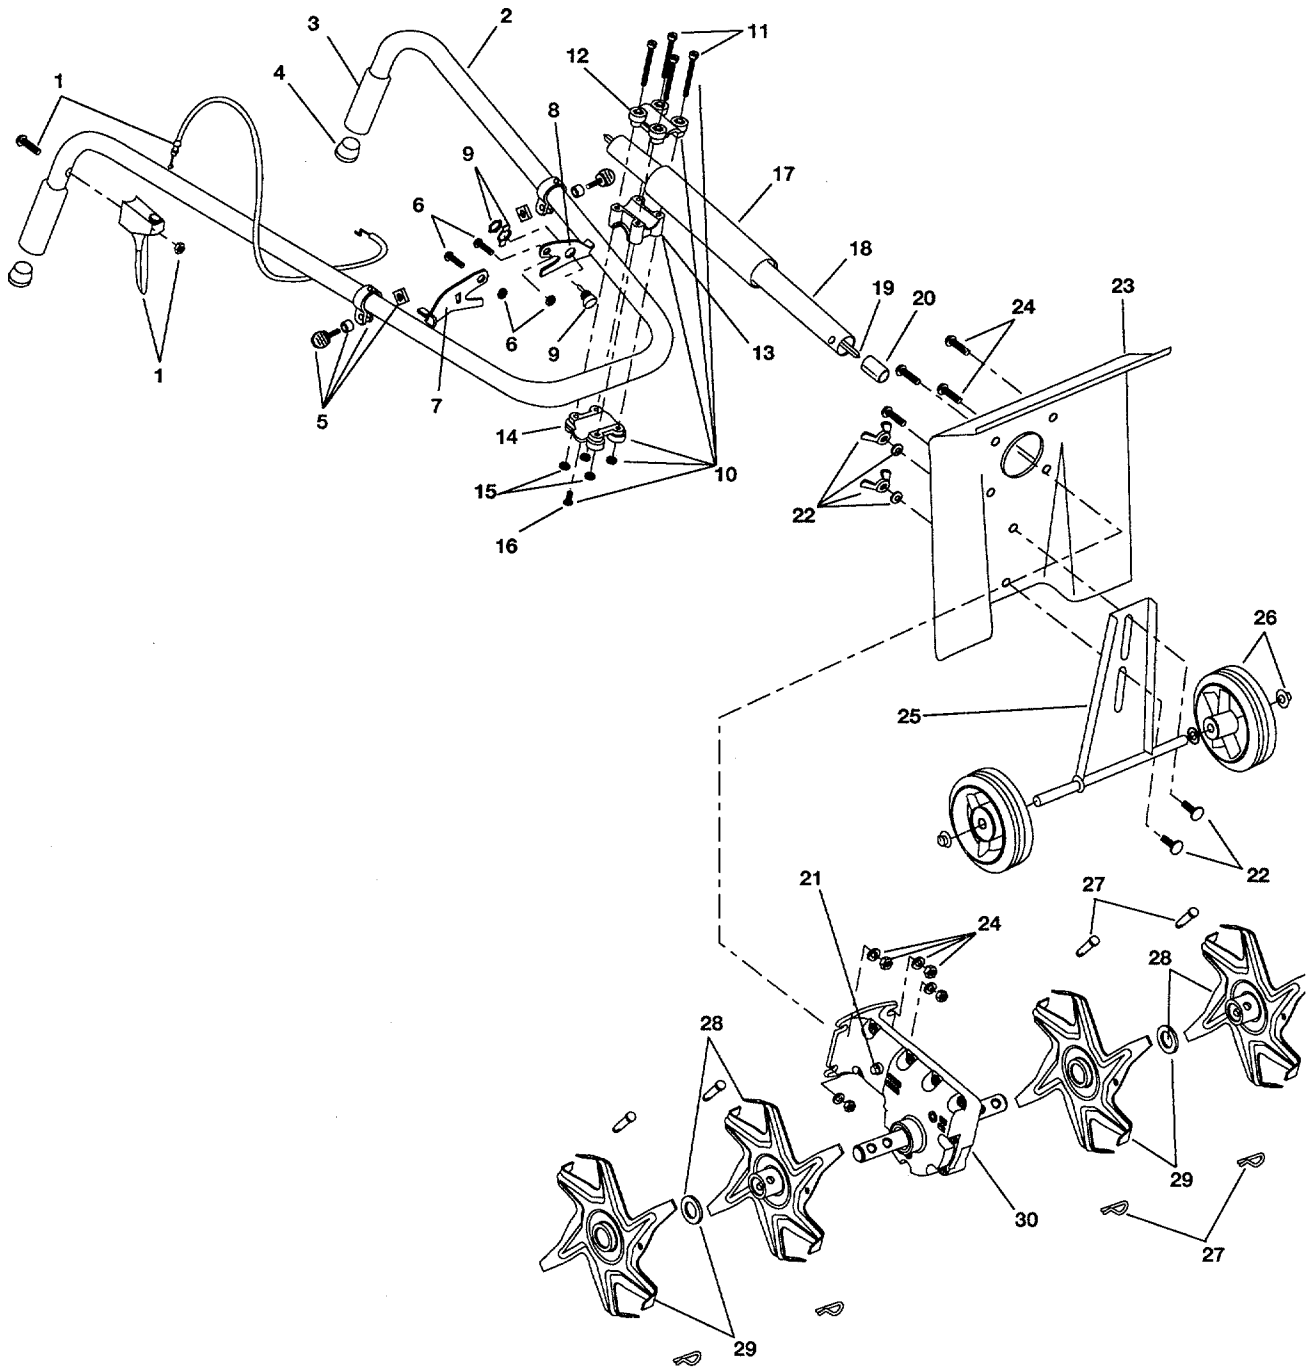

# SECTION 9: PARTS LIST FOR MODEL 21A-120R000

# MODEL 21A-120R000

# MODEL 21A-120R000

Ref. No.	Part No.	Part Description	Ref. No.	Part No.	Part Description
1	181573	Throttle Trigger and Cable Assembly	18	180943	Drive Shaft Housing Assembly
2	180942	Handle Bar w/Clamp Assemblies (includes 3-5)	19	181577	Flexible Drive Shaft
3	612831	Grip	20	181578	Retainer Sleeve (includes 21)
4	612021	Tube Closure	21	180288	Sleeve Retainer Bolt
5	181503	Clamp Assembly	22	147467	Wheel Bracket Mounting Hardware
6	147501	Engine Bracket Mounting Hardware	23	182781	Guard
7	181574	Engine Mount Bracket, R.H.	24	181579	Guard Mounting Hardware
8	181504	Engine Mount Bracket, L.H.	25	180320	Wheel Bracket Assembly
9	682035	Switch Assembly	26	180944	Wheel Assembly
10	683295	Handle Bracket Assembly (includes 11-16)	27	147473	Tine Fastener Assembly
11	181811	Screw	28	182729	Tine Assembly (Left Outer or Right Inner)
12	181812	Upper Handle Clamp	29	182730	Tine Assembly (Left Inner or Right Outer)
13	181813	Middle Handle Clamp	30	182750	Gear Box Assembly
14	181814	Lower Handle Clamp	*	182780	Arnold 2-Cycle Oil
15	181815	Nut			
16	145569	Anti-Rotation Screw			
17	181575	Grip	*	not shown	