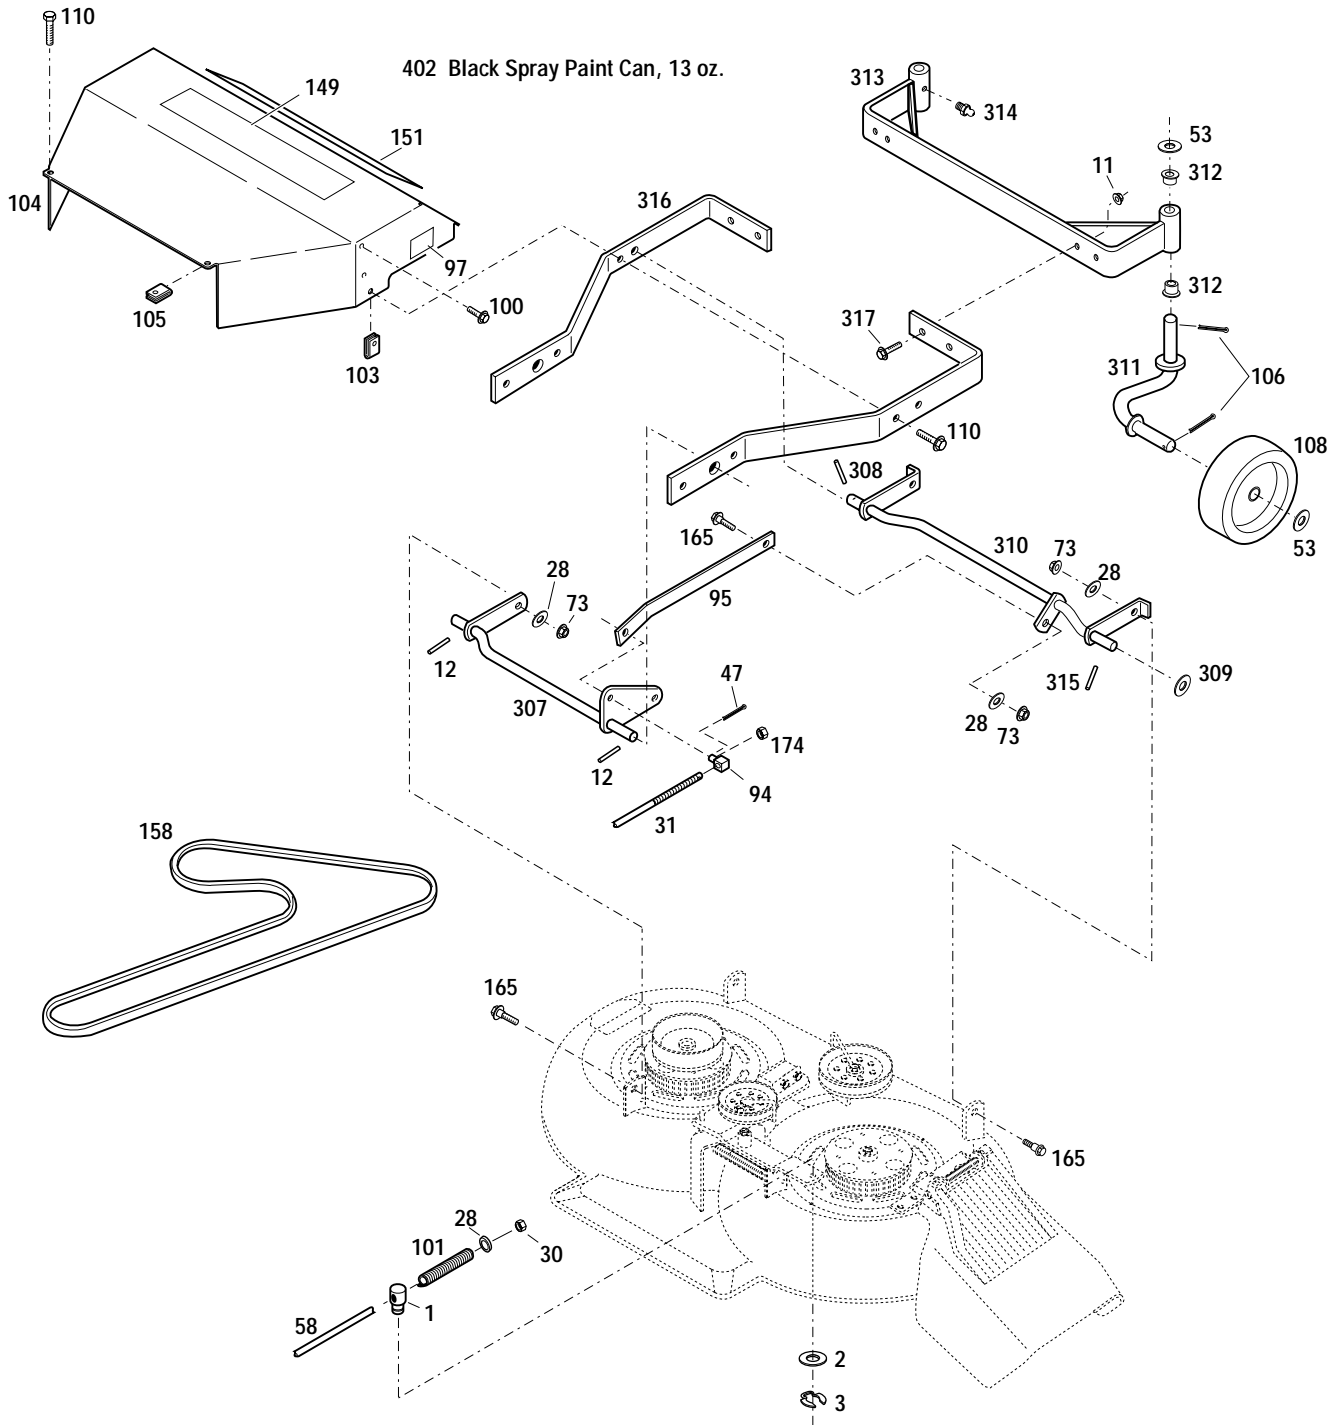

DRIVE ASSEMBLY

Ref.	Part	Description	Qty.	Ref.	Part	Description	Qty.
1	*	Engine, Electric Start	1	57	1732499	Top Locknut, 5/16-18.....	4
	*	Engine, Recoil Start	1	58	1770247	Lower Blade Rod	1
2	1769904	Engine Pulley	1	60	1770326	Transaxle Pulley	1
3	736-0171	Lock Washer, 7/16	1	61	1118808	Retaining Ring.....	1
4	1740949	Bolt, 7/16-20 x 1-3/4	1	62	736-0463	Flat Washer, 1/4	3
5	1773599	Washer, Nylon.....	1	63	1100002	Screw, 1/4-28 x 3/4.....	1
7	777S00006	Warning Decal	1	64	712-3004A	Flange Locknut, 5/16-18.....	1
8	1766326	Oil Valve Cap	1	65	712-3000	Locknut, 3/8-16.....	2
9	1768865	Oil Valve (Incl. Ref. 8)	1	66	736-0329	Lock Washer, 1/4	1
10	751-3141-14	Oil Drain Hose	1	67	712-3005	Screw, 3/8 x 1-1/4.....	1
11	1186393	Flange Locknut, 3/8-16.....	5	68	1769888	Upper Blade Rod	1
12	1727379	Pop Rivet, 3/16	4	69	1768140	Transmission Arm.....	1
13	1769870	Flap	1	70	1767837	Ball Joint	1
14	1769869001	Flap Bracket.....	1	71	1768628	Shift Link Rod	1
15	1769885	Lower Transmission Rod	1	72	1769873	Upper Transmission Rod.....	1
16	1185147	Cotter Pin, 3/32 x 5/8	8	75	1768624	Spring Attachment Rod	1
18	1890234	Flat Washer, 1/2	1	76	1768636	Extension Spring	1
19	1107382	Flat Washer, 5/16	5	78	1769872	Upper Brake Rod	1
20	1711864	Compression Spring.....	1	79	710-0176	Screw, 5/16-18 x 2-3/4	2
21	1763219	Shoulder Bolt	1	80	1769874	Shift Rod	1
23	1715538	Nyliner, 1/2.....	2	81	1769875	Clutch Arm Pivot	1
25	1748393	Carriage Bolt, 3/8-16 x 1-3/4.....	1	83	1768630001	Shift Rod Bracket	1
26	1918370	Idler Arm	1	84	1186308	Flange Lock Screw, 1/4-20 x 1/2	2
27	1756151	Idler Pulley	2	85	1769852010	Backplate (A) (B)	1
28	736-3050	Flat Washer, 3/8	3	87	1770334	V-Belt	1
29	1715685	Plastic Grip.....	1	90	710-1007	Thread Forming Screw, 3/8-16 x 1-1/2..	1
30	712-3000	Top Locknut, 3/8-16.....	1	91	1762042	Thread Forming Screw, 3/8-16 x 1	3
31	1915831	Lift Crank Assembly	1	102	712-3006	Hex Nut, 1/4-20.....	1
32	710-0347	Bolt, 3/8-16 x 1-3/4.....	1	159	1916897	Pivot.....	1
33	1186389	Flange Locknut, 1/4-20.....	4	167	1769882	Pivot Shaft Assembly	1
36	736-0169	Lock Washer, 3/8	1	169	914-0115	Cotter Pin	3
39	1186347	Flange Lock Screw, 3/8-16 x 1	4	168	1904804001	Brake Arm	1
41	1769881	Interlock Cam.....	1	170	1187961	Drive Pin, 5/32 x 1.....	1
42	1769877	Lower Brake Rod.....	1	171	1730851	Clevis Pin, 1/2 x 1-1/4	1
43	1702646	Washer, Flat 1/2	3	172	1724491	Screw, 5/16-18 x 3/4.....	2
44	1770361	Interlock Latch	1	177	1740496	Flange Screw, 5/16-18 x 3/4.....	2
48	1725264	Swivel Block.....	2	302	1915752	Frame Weldment Ass'y (Incl. Ref. 7) (A) (B)	1
49	712-3007	Jam Nut, 5/16-18	2	303	1768180	Wheel Rim.....	2
50	916-0231	Retaining Ring.....	2	304	1774129	Tire.....	2
51	1708012	Flat Washer	4	305	1718086	Valve Stem	2
53	1701447	Special Washer	A/R	400	GW-97092	Loctite 242, 0.02 oz. Tube.....	N/I
54	714-0168	Square Key, 3/16 x 2-1/2.....	2	401	1900706	Red Spray Paint Can, 13 oz.	N/I
55	•	Transmission Assembly, Model 915-027 (See page 10 for breakdown.)	1	402	GW-9532	Clip Ring	1
56	1104436	Woodruff Key, 3/16 x 3/4	1	403	GW-20546	Washer.....	2

* Order parts from your local authorized engine dealer. Refer to engine for model/type number.

• Order parts from your local Peerless - Tecumseh dealer.

A/R As required.

N/I Item not included with unit; order separately.

(A) Model 753B

(B) Model E753B

Wide-Cut Combination Mower

SEE PAGES 8 AND 9
FOR MOWER DECK ASSEMBLY BREAKDOWN.

FRONT FRAME ASSEMBLY