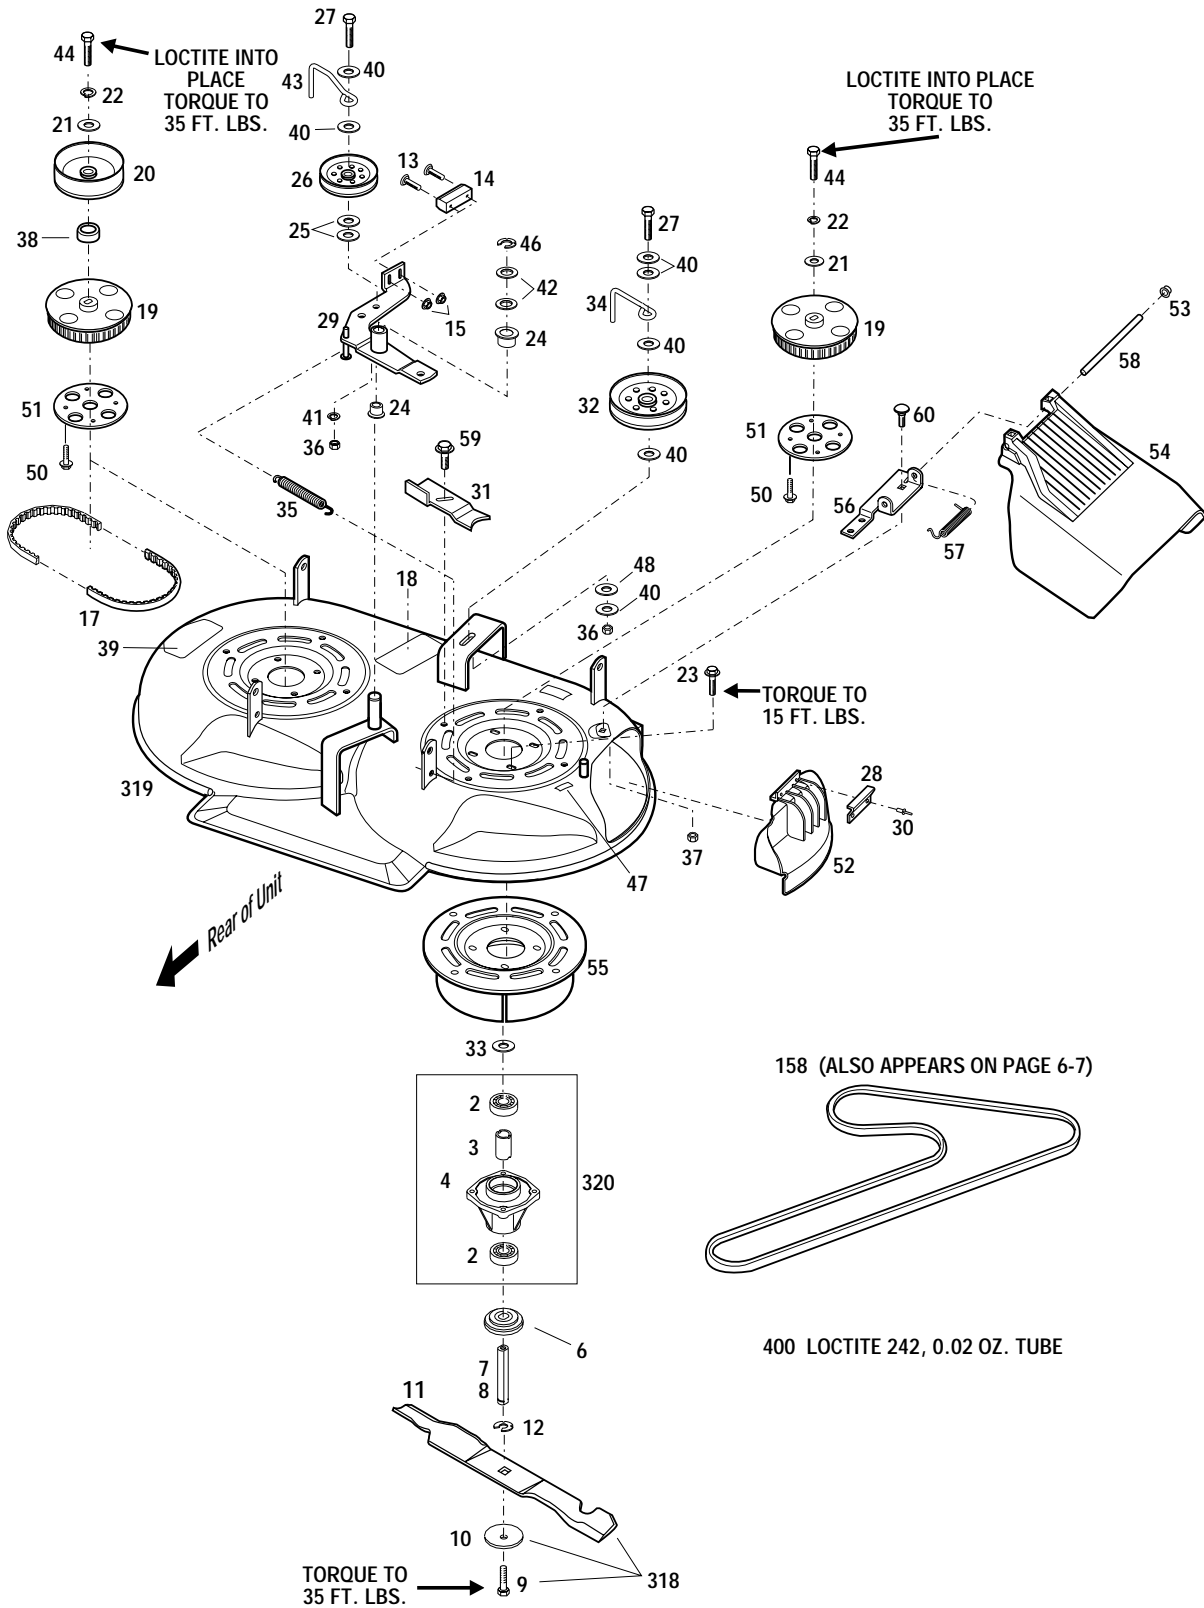

Wide-Cut Combination Mower

MOWER DECK ASSEMBLY

MOWER DECK ASSEMBLY

Ref.	Part	Description	Qty.	Ref.	Part	Description	Qty.
2	1185574	Ball Bearing	4	37	1732499	Locknut, 5/16-18.....	1
3	1746869	Spacer	2	38	1723996	Pulley Spacer	1
4	1769048	Mower Spindle	2	39	777S30118	Danger Decal	1
5		Ref. No. not used		40	1768818	Flat Washer, 3/8 x 3/4	7
6	1765029	Blade Spacer	2	41	736-0169	Lock Washer, 3/8	1
7	1766061	Right Spindle Shaft	1	42	1701447	Flat Washer	2
8	1918880	Left Spindle Shaft (long)	1	43	1764135	Belt Guide.....	1
9	1765196	Screw, 7/16-14 x 1	2	44	1769397	Screw, 7/16-14 x 1-1/4	2
10	1765197	Belleville Washer	2	46	716-0101	Retaining Ring	1
11	1910917	Blade, 33" Mulching.....	2	47	777S00008	Warning Decal	1
12	1185649	Retaining Ring.....	2	48	1185715	Pyramid Washer, 3/8.....	1
13	1771081	Flat Head Screw, #10-24 x 1-1/4.....	2	50	1771925	Triplask Screw, 1/4-20 x 5/8	8
14	1771083	Brake Pad	1	51	1771922001	Sprocket Plate	2
15	912-0272	Nylon Locknut, #10-24	2	52	1773642	Mulcher Cover, Fold-Up Style (Incl. Ref. 28 and 30)	1
17	1773600	Toothed Drive Belt	1	53	1727342	Cap.....	2
18	777S00004	Caution Decal	1	54	1910931	Discharge Chute	1
19	1774220	Cogged Pulley, 56T	2	55	1910948001	Weldment Doublor	2
20	1918625	Drive Pulley	1	56	1910951001	Bracket, Chute Hinge.....	1
21	1736484	Flat Washer, 7/16	2	57	1910971	Spring, Discharge Chute.....	1
22	736-0171	Lock Washer, 7/16	2	58	1910972	Pin, Discharge Chute.....	1
23	1773523	Flange Lock Screw, 5/16-18 x 1	8	59	1740496	Screw, Thread-Forming.....	8
24	1764140	Flange Bushing.....	2	60	GW-90077	Bolt, Carriage, 3/8-18 x 3/4	1
25	1701055	Flat Washer	2	158	1769767	V-Belt	1
26	1918626	Idler Pulley	1	318	N/S	Mulching Blade Kit (Incl. Refs. 9, 10 and 11).....	1
27	1100062	Hex Head Capscrew, 3/8-16 x 2-1/2.....	2	319	1773587	Mower Deck Assembly (Incl. Refs. 18, 39 & 47) (A) (B).....	1
28	1904809001	Adapter Trim	1	320	1769048	Mower Spindle Assembly (Incl. Refs. 2, 3, 4 & 5).....	2
29	1918371001	Idler Arm	1	400	GW-97092	Loctite 242, 0.02 oz. Tube.....	N/I
30	1186059	Pop Rivet	2	401	1735222	Black Spray Paint Can, 13 oz.	N/I
31	1911021001	Belt Tension Adjustment Bracket	1				
32	1749911	Idler Pulley	1				
33	1766787	Special Thrust Washer	2				
34	1720717	Belt Guide.....	1				
35	1756595	Extension Spring.....	1				
36	912-3017	Nut, 3/8-16.....	2				

N/I Item not included with unit; order separately.

- (A) Model 753B
- (B) Model E753B