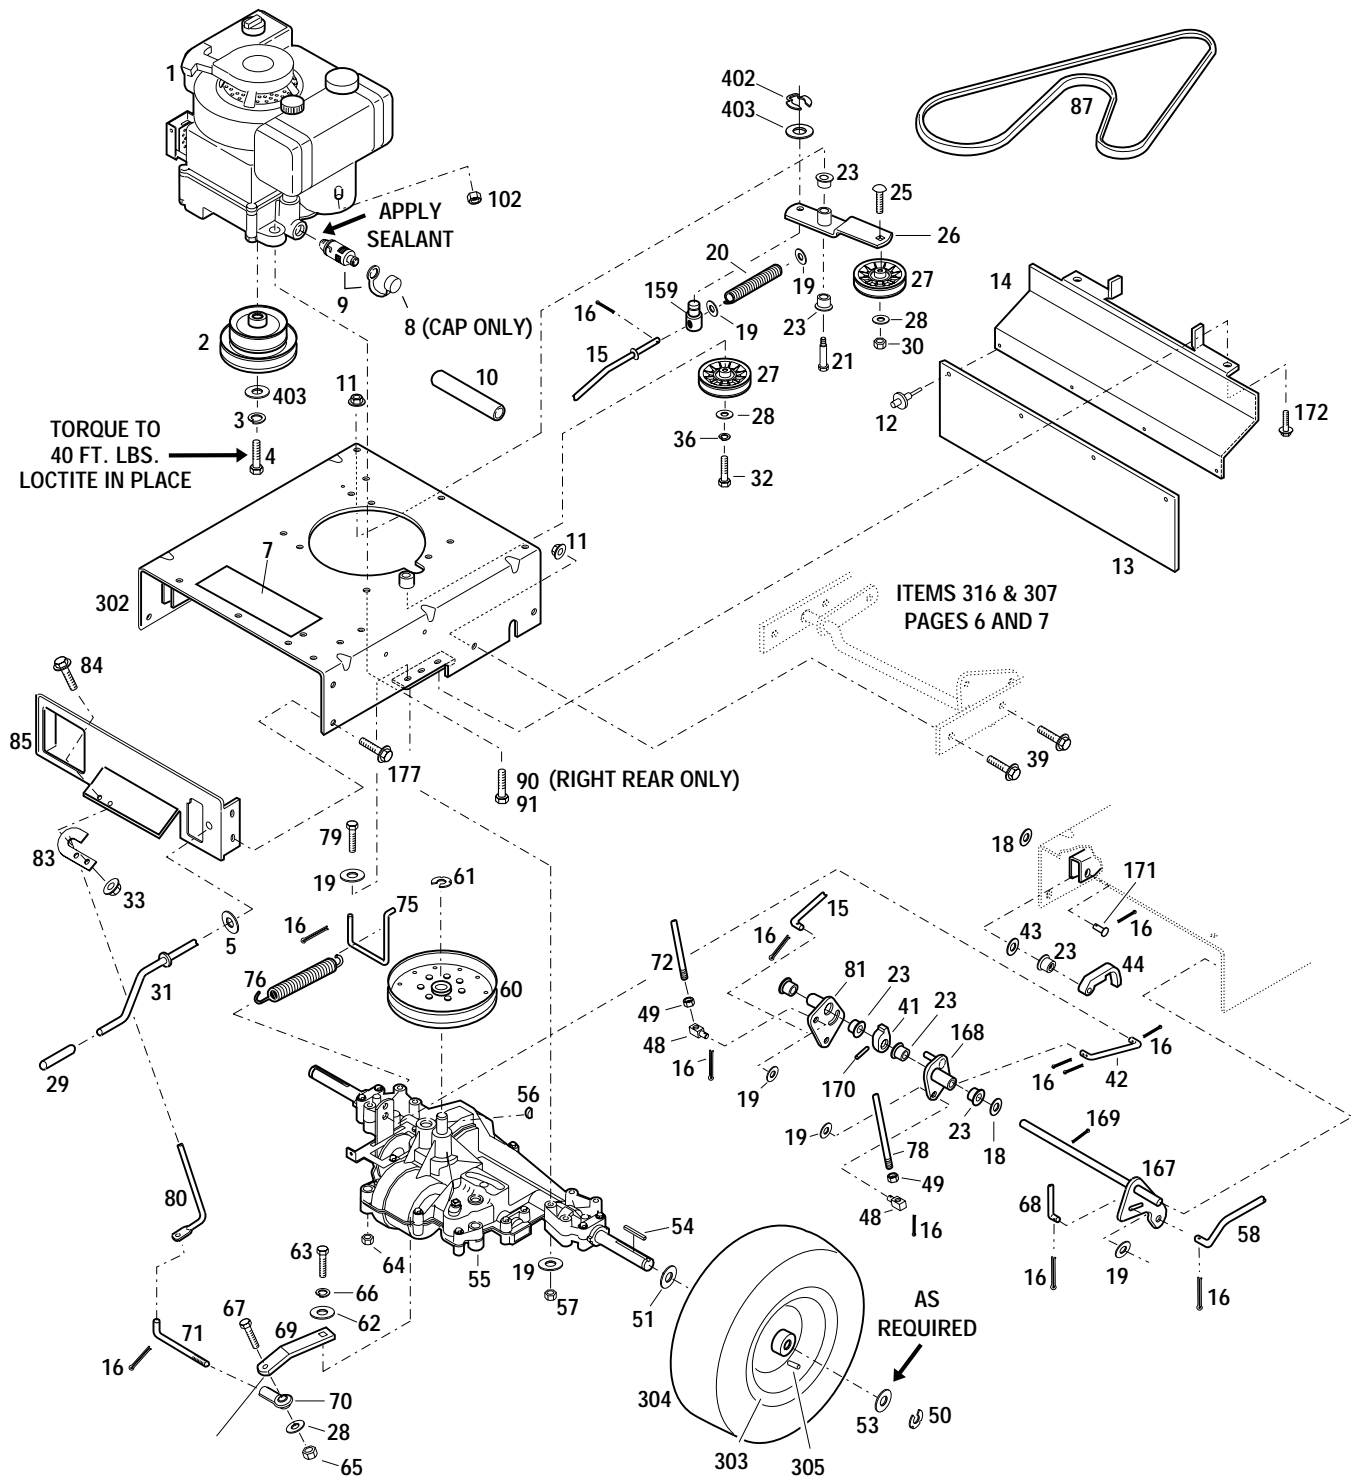

Wide-Cut Combination Mower

DRIVE ASSEMBLY

DRIVE ASSEMBLY

Ref.	Part	Description	Qty.	Ref.	Part	Description	Qty.
1	*	Engine, Electric Start	1	57	1732499	Top Locknut, 5/16-18.....	4
	*	Engine, Recoil Start	1	58	1770247	Lower Blade Rod	1
2	1769904	Engine Pulley	1	60	1770326	Transaxle Pulley	1
3	736-0171	Lock Washer, 7/16	1	61	1118808	Retaining Ring.....	1
4	1740949	Bolt, 7/16-20 x 1-3/4	1	62	736-0463	Flat Washer, 1/4	3
5	1773599	Washer, Nylon.....	1	63	1100002	Screw, 1/4-28 x 3/4.....	1
7	777S00006	Warning Decal	1	64	712-3004A	Flange Locknut, 5/16-18.....	1
8	1766326	Oil Valve Cap	1	65	712-3000	Locknut, 3/8-16.....	2
9	1768865	Oil Valve (Incl. Ref. 8)	1	66	736-0329	Lock Washer, 1/4	1
10	751-3141-14	Oil Drain Hose	1	67	712-3005	Screw, 3/8 x 1-1/4.....	1
11	1186393	Flange Locknut, 3/8-16.....	5	68	1769888	Upper Blade Rod	1
12	1727379	Pop Rivet, 3/16	4	69	1768140	Transmission Arm.....	1
13	1769870	Flap	1	70	1767837	Ball Joint	1
14	1769869001	Flap Bracket.....	1	71	1768628	Shift Link Rod	1
15	1769885	Lower Transmission Rod	1	72	1769873	Upper Transmission Rod.....	1
16	1185147	Cotter Pin, 3/32 x 5/8	8	75	1768624	Spring Attachment Rod	1
18	1890234	Flat Washer, 1/2	1	76	1768636	Extension Spring	1
19	1107382	Flat Washer, 5/16	5	78	1769872	Upper Brake Rod	1
20	1711864	Compression Spring.....	1	79	710-0176	Screw, 5/16-18 x 2-3/4	2
21	1763219	Shoulder Bolt	1	80	1769874	Shift Rod	1
23	1715538	Nyliner, 1/2.....	2	81	1769875	Clutch Arm Pivot	1
25	1748393	Carriage Bolt, 3/8-16 x 1-3/4.....	1	83	1768630001	Shift Rod Bracket	1
26	1918370	Idler Arm	1	84	1186308	Flange Lock Screw, 1/4-20 x 1/2	2
27	1756151	Idler Pulley	2	85	1769852010	Backplate (A) (B)	1
28	736-3050	Flat Washer, 3/8	3	87	1770334	V-Belt	1
29	1715685	Plastic Grip.....	1	90	710-1007	Thread Forming Screw, 3/8-16 x 1-1/2..	1
30	712-3000	Top Locknut, 3/8-16.....	1	91	1762042	Thread Forming Screw, 3/8-16 x 1	3
31	1915831	Lift Crank Assembly	1	102	712-3006	Hex Nut, 1/4-20.....	1
32	710-0347	Bolt, 3/8-16 x 1-3/4.....	1	159	1916897	Pivot.....	1
33	1186389	Flange Locknut, 1/4-20.....	4	167	1769882	Pivot Shaft Assembly	1
36	736-0169	Lock Washer, 3/8	1	169	914-0115	Cotter Pin	3
39	1186347	Flange Lock Screw, 3/8-16 x 1	4	168	1904804001	Brake Arm	1
41	1769881	Interlock Cam.....	1	170	1187961	Drive Pin, 5/32 x 1.....	1
42	1769877	Lower Brake Rod.....	1	171	1730851	Clevis Pin, 1/2 x 1-1/4	1
43	1702646	Washer, Flat 1/2	3	172	1724491	Screw, 5/16-18 x 3/4.....	2
44	1770361	Interlock Latch	1	177	1740496	Flange Screw, 5/16-18 x 3/4.....	2
48	1725264	Swivel Block.....	2	302	1915752	Frame Weldment Ass'y (Incl. Ref. 7) (A) (B)	1
49	712-3007	Jam Nut, 5/16-18	2	303	1768180	Wheel Rim.....	2
50	916-0231	Retaining Ring.....	2	304	1774129	Tire.....	2
51	1708012	Flat Washer	4	305	1718086	Valve Stem	2
53	1701447	Special Washer	A/R	400	GW-97092	Loctite 242, 0.02 oz. Tube.....	N/I
54	714-0168	Square Key, 3/16 x 2-1/2.....	2	401	1900706	Red Spray Paint Can, 13 oz.	N/I
55	•	Transmission Assembly, Model 915-027 (See page 10 for breakdown.)	1	402	GW-9532	Clip Ring	1
56	1104436	Woodruff Key, 3/16 x 3/4	1	403	GW-20546	Washer.....	2

* Order parts from your local authorized engine dealer. Refer to engine for model/type number.

• Order parts from your local Peerless - Tecumseh dealer.

A/R As required.

N/I Item not included with unit; order separately.

(A) Model 753B

(B) Model E753B