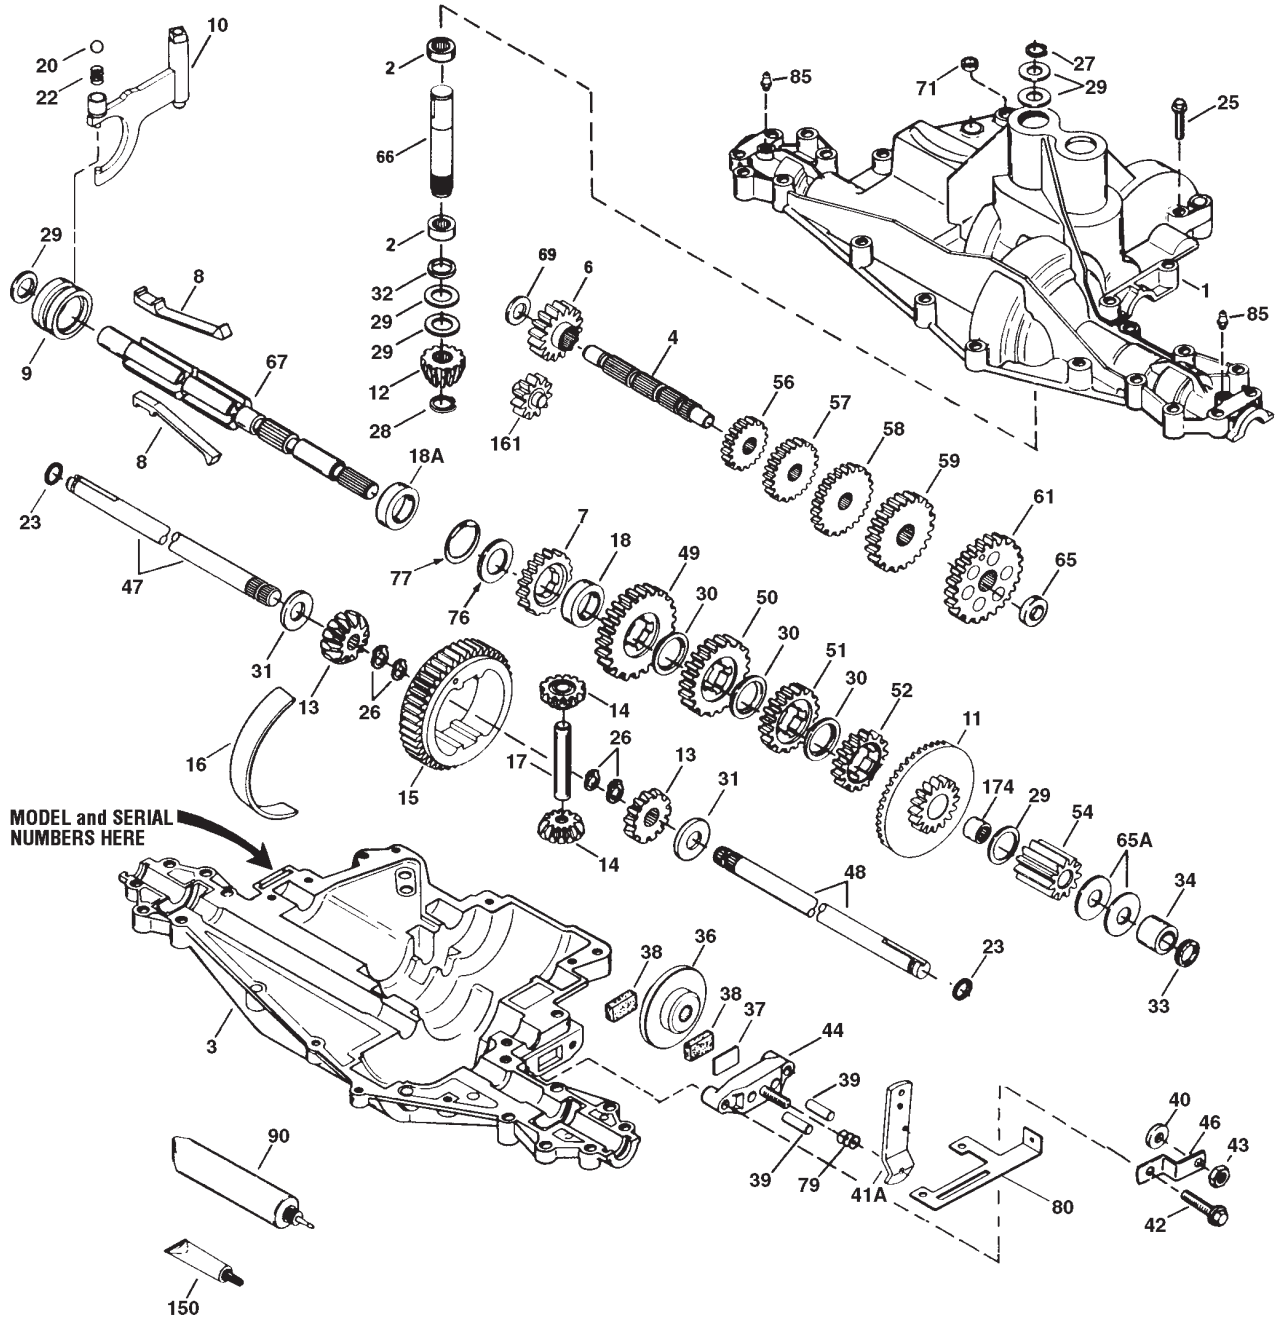

Peerless Transaxle

TRANSAXLE ASSEMBLY

Ref.	Part	Description	Qty.	Ref.	Part	Description	Qty.
1	772113	Transaxle Cover	1	39	786026	Dowel Pin	2
1	772135	Transaxle Cover	1	40	792076A	Washer	1
2	780086	Needle Bearing	2	41	790045	Brake Lever	1
3	770110	Transaxle Case	1	42	792073	Screw, 1/4-20 x 1-1/4"	2
4	776300	Countershaft	1	43	792075	Locknut, 5/16-24	1
6	778281	Spur Gear (16 teeth)	1	44	790025	Brake Pad Holder	1
7	778122A	Spur Gear (22 teeth)	1	46	786086	Brake Lever Bracket	1
8	792160	Shift Key	4	47	774747	Axle (16-1/4" long)	1
9	784373	Shift Collar	1	48	774888	Axle (11" long)	1
10	784365	Shift Rod & Fork	1	49	778124A	Spur Gear (30 teeth)	1
11	778261	Bevel Gear & Bearing (Incl. 174)	1	50	778123A	Spur Gear (25 teeth)	1
12	778262	Bevel Pinion (14 teeth)	1	51	778122A	Spur Gear (22 teeth)	1
13	778221	Bevel Gear (16 teeth)	2	52	778273	Spur Gear (19 teeth)	1
14	778068	Differential Pinion	2	54	778263	Spur Gear (11 teeth)	1
15	778260	Ring Gear	1	56	778126A	Spur Gear (20 teeth)	1
16	786150	Bearing Strip	1	57	778127A	Spur Gear (25 teeth)	1
17	786139	Drive Pin	1	58	778128A	Spur Gear (28 teeth)	1
18	786147	Neutral Spacer	1	59	778129A	Spur Gear (30 teeth)	1
18A	786159	Neutral Spacer	1	61	778265	Spur Gear (34 teeth)	1
20	792077	Ball, 5/16" dia.	1	65	780162	Washer	1
22	792079	Spring	1	65A	780160	Washer	2
23	788061	Seal Ring	2	66	776299	Input Shaft	1
25	792073	Screw, 1/4-20 x 1-1/4"	17	67	776352	Shifter & Brake Shaft	1
26	792125	Retaining Ring	4	69	780161	Washer	1
27	792035	Retaining Ring	1	71	788069	Square Cut Ring	1
28	788040	Retaining Ring	1	76	780090	Washer	1
29	780072	Washer	6	77	788078A	Inverted Retaining Ring (pkg. of 2) ..	1
30	780108	Washer	3	79	792144	Spring	1
31	780001	Washer	2	80	790063A	Brake Bracket	1
32	792001	"O" Ring	1	85	792137	Lubrication Fitting	2
33	788076	"O" Ring	1	90	788067B	Grease (32 oz. bottle Bentonite grease) ..	1
34	780159	Bushing	1	150	510334	Gasket Eliminator (Loctite #515)	1
36	790071	Brake Disk	1	161	776302	Reverse Idler	1
37	790007	Brake Pad Plate	1	174	780085	Needle Bearing	1
38	799021	Brake Pad (pkg. of 2)	2				

ORDER ALL TRANSAXLE PARTS FROM YOUR LOCAL PEERLESS-TECUMSEH DEALER

1769708

COMPLETE TRANSMISSION