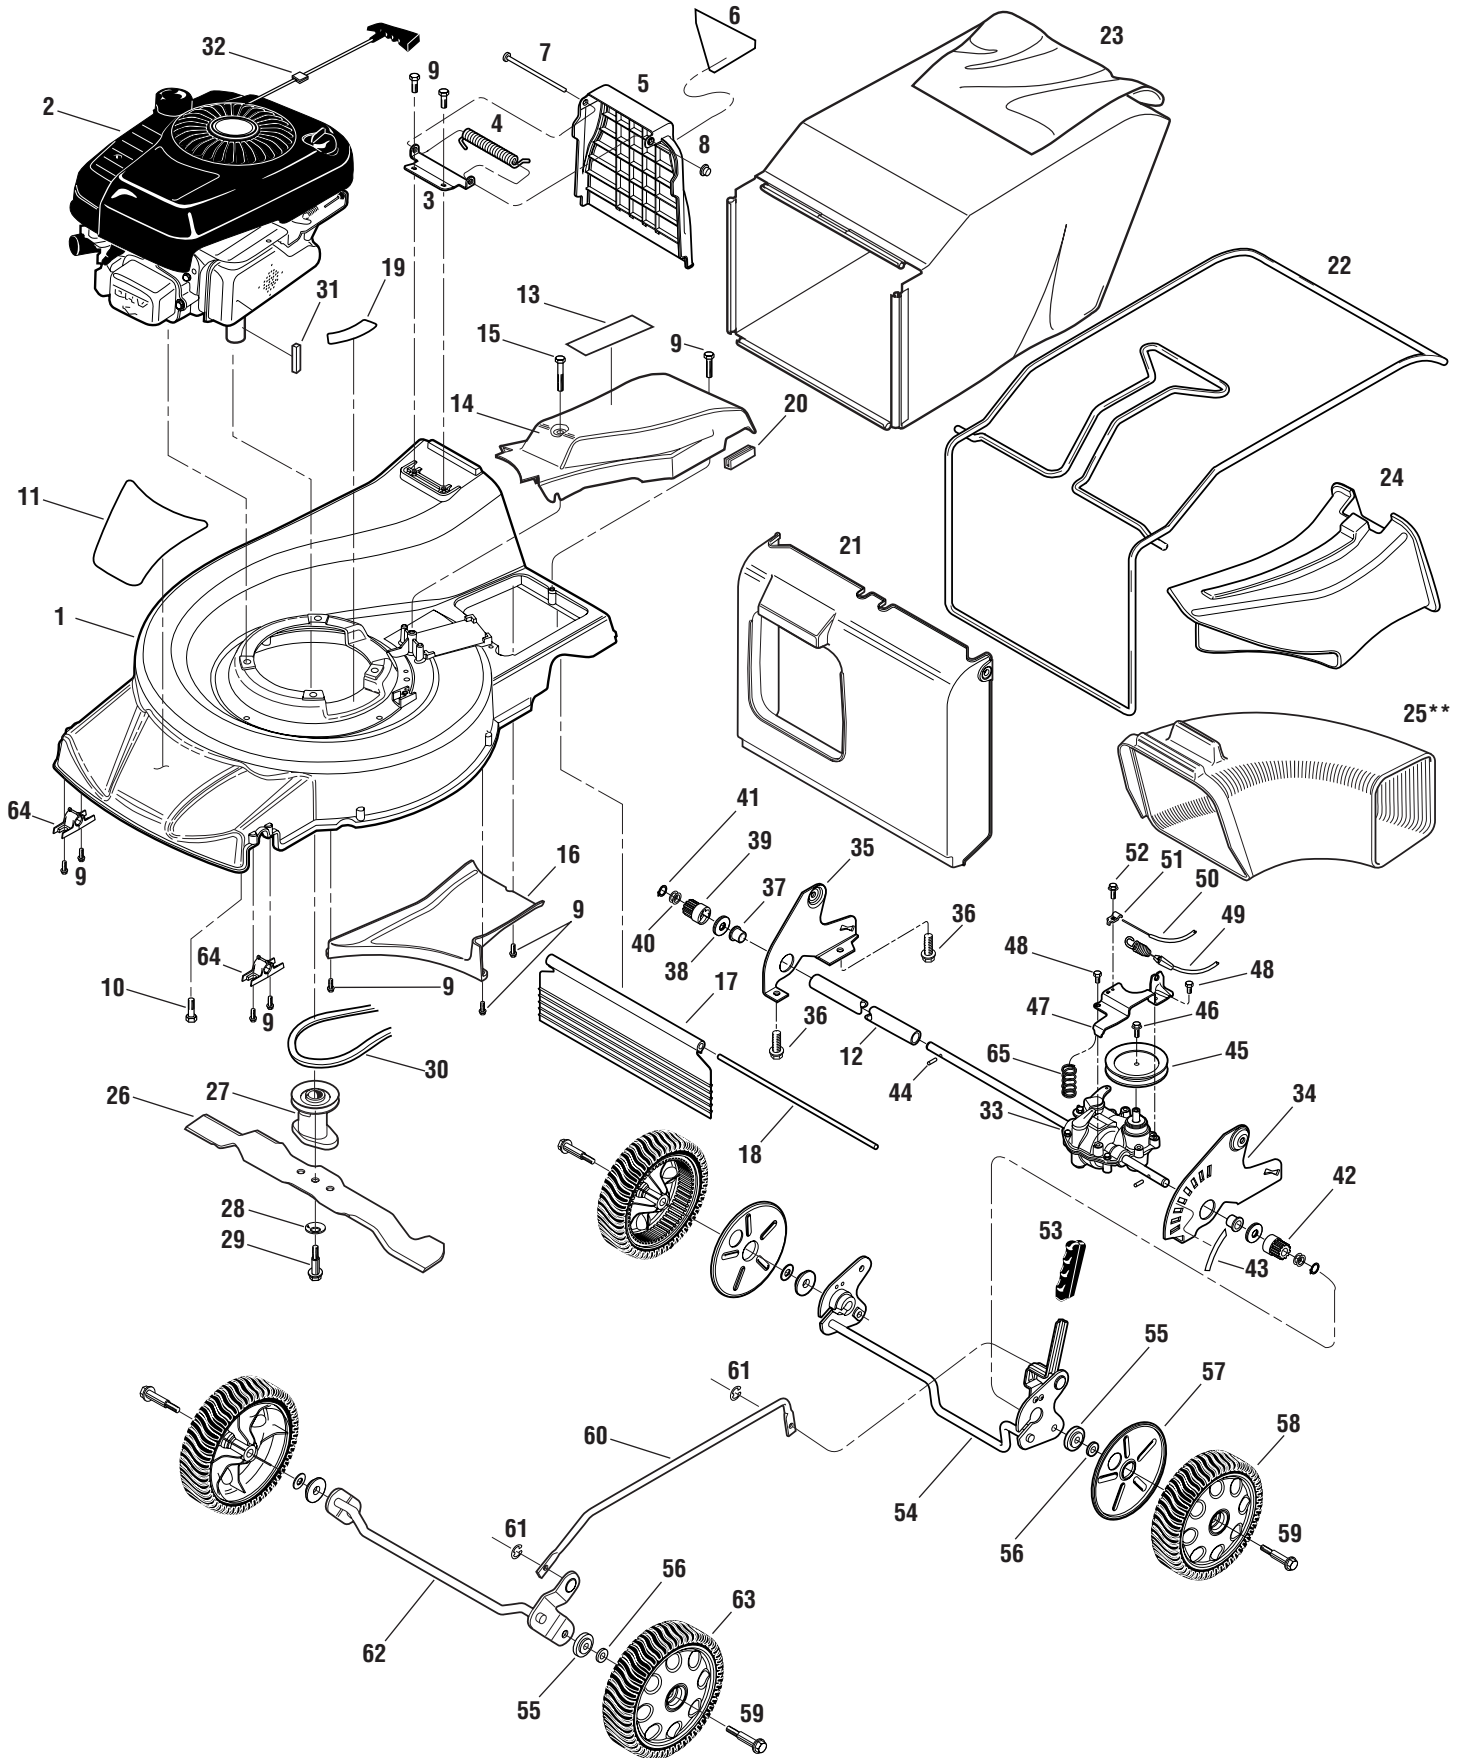

Parts List

Model 909J

Ref. #	Part #	Description	Qty.	Ref. #	Part #	Description	Qty.
1	1918222	Mower Deck	1	35	1917018001	Handle Support Bracket, Right-Hand.....	1
2	*	Engine	1	36	1723037	Hex Hd. Flange Screw, 3/8-16 x 3/4, Self-Thrd.	4
3	1917072001	Support Bracket	1	37	1917014	Rear Axle Bearing.....	2
4	1917045	Torsion Spring	1	38	1917079	Washer/Seal, Nylon.....	2
5	1918305	Discharge Outlet Cover.....	1	39	1918323	Pinion Gear, Right-Hand.....	1
6	777S30145	Decal - Warning.....	1	40	1909380	Shim, .016".....	A/R
7	1917086	Pin.....	1		1909382	Shim, .062".....	A/R
8	1727342	Flange Push Nut, 5/16 dia	1	41	GW-9516	Snap-Ring	2
9	1754128	Hex Hd. Flange Screw, 1/4-20 x 3/4, Self-Thrd.	10	42	1918322	Pinion Gear, Left-Hand.....	1
10	1767610	Hex Hd. Screw, 3/8-16 x 1-1/4, Self-Thrd.	3	43	777I22012	Decal - Blade Cutting Height.....	1
11	777D06222	Decal - Logo.....	1	44	1909044	Round Pin	2
12	1918339	Spacer Tube, Plastic.....	1	45	1917003	Transaxle Pulley	1
13	777S32021	Decal - Warning, Belt Cover	1	46	1186309	Hex Hd. Screw, 1/4-20 x 5/8, GR. 5	1
14	1918223	Belt Cover.....	1	47	1917009001	Cable Mounting Bracket	1
15	1917088	Hex Hd. Flange Screw, 1/4-20 x 2-1/4, Self-Thrd.	1	48	GW-9552	Hex Flange Hd. Screw, 1/4-20 x 1/2, Self-Thrd.	2
16	1917002	Discharge Outlet Baffle.....	1	49	1917032	Drive Control Cable	1
17	1917071	Safety Flap.....	1	50	1917037	Speed Control Cable/Lever	1
18	1917073	Flap Rod.....	1	51	1715127	Cable Clamp	1
19	777S32022	Decal - Danger, BBC Opening.....	1	52	1767754	Hex Washer Hd. Flange Screw, #10-24 x 1/2.....	1
20	1918284	Rubber Extrusion	1	53	720-0313	Lever Grip.....	1
21	1917029	Grass Catcher Door	1	54	1918224	Rear Axle Assembly.....	1
22	1917030001	Grass Catcher Frame	1	55	1917074	Spacer	4
23	1918182	Grass Catcher Bag.....	1	56	1909311	Flat Washer, .406" ID.....	4
24	1917084	Mulching Plug	1	57	1917083	Wheel Shield	2
25	1917056	Side-Discharge Deflector**	1	58	1765750	Rear Wheel/Tire Assembly	2
26	1917054	Mower Blade	1	59	1903416	Shoulder Screw, 3/8-16 x 2.42.....	4
27	1917017	Engine Pulley/Blade Coupler Assy.	1	60	1917012001	Deck Height Adjust Linkage.....	1
28	GW-9928	Belleville Washer, 1/2"	1	61	1185257	E-Clip	2
29	1917060	Shoulder Screw, 3/8-24 x 1.65.....	1	62	1917010001	Front Axle Assembly.....	1
30	1917005	V-Belt	1	63	1765740	Front Wheel/Tire Assembly	2
31	GW-9302	Square Key, .188 x 1-1/4.....	1	64	1917015	Front Axle Bearing.....	2
32	1746425	Rope Stop	1	65	1917068	Compression Spring.....	1
33	1917004	Transaxle.....	1				
34	1917038001	Handle Support Bracket, Left-Hand.....	1				