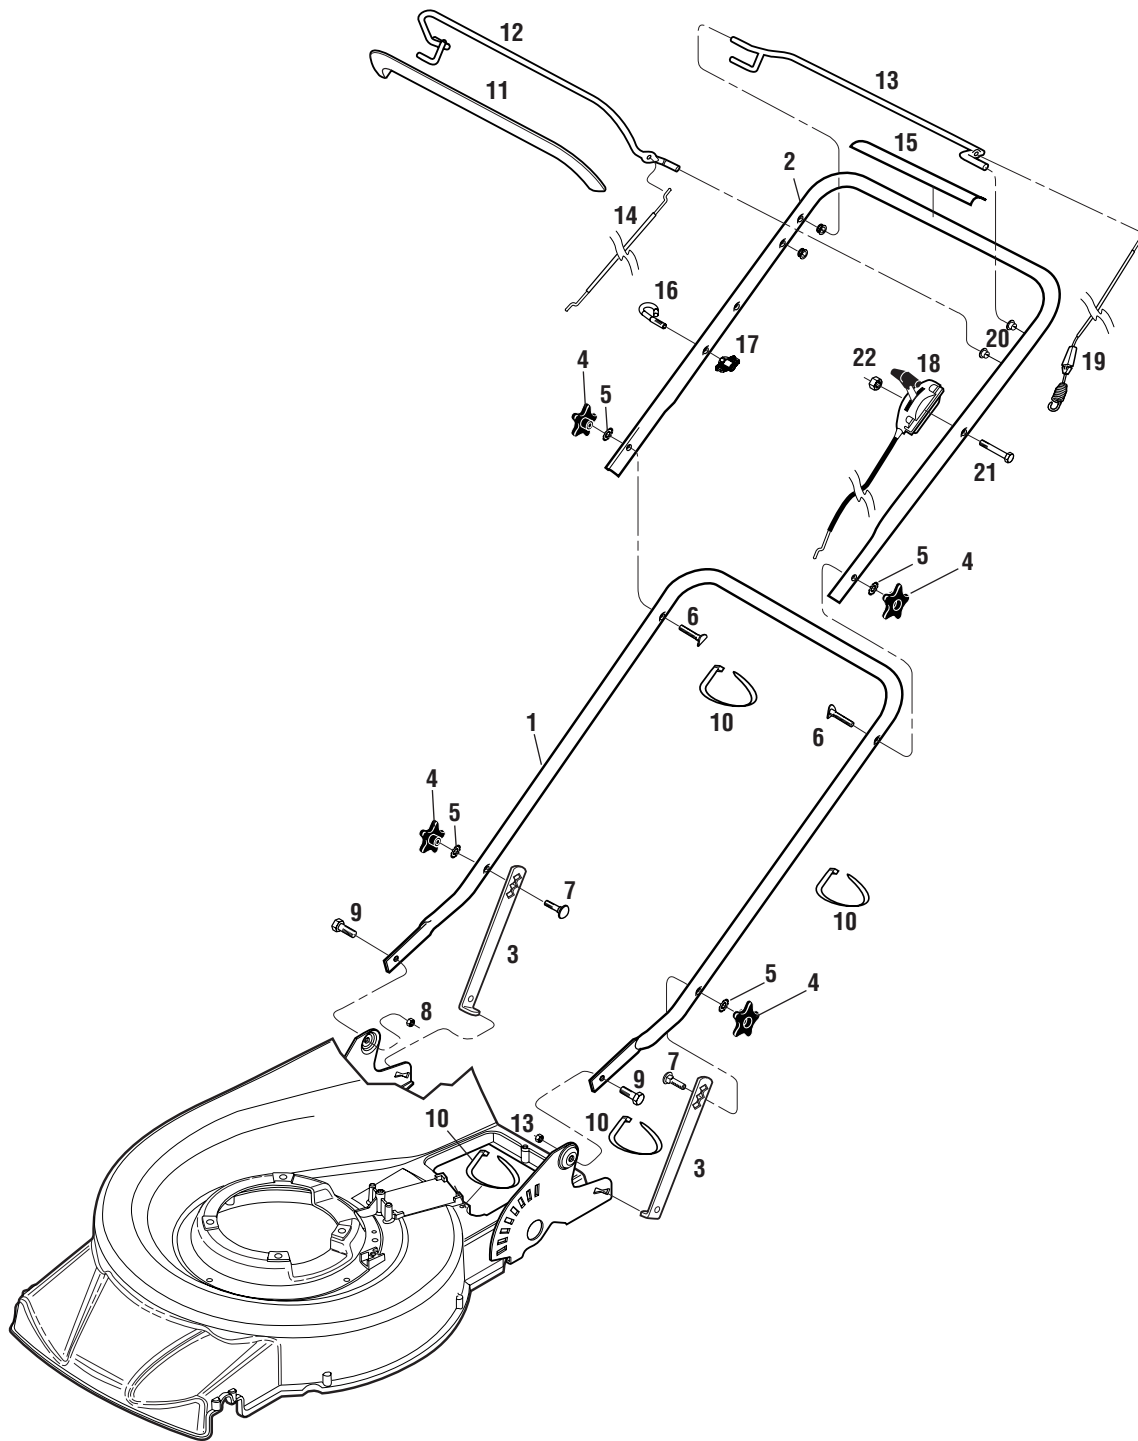

Ref. #	Part #	Description	Qty.	Ref. #	Part #	Description	Qty.
1	1917021001	Lower Handlebar	1	12	1917053001	Operator Presence Control Bail	1
2	1917026001	Upper Handlebar	1	13	1917085001	Wheel Drive Bail	1
3	1917036001	Handlebar Support Strut	2	14	1917081	Operator Presence Control Cable	1
4	1763767	Handlebar Adjustment Knob.....	4	15	1918161	Decal - Bail Operating Instructions.....	1
5	1177038	Ext. Tooth Lock Washer, 5/16	4	16	710-1205	Rope Guide.....	1
6	1731025	Curved Head Screw, 5/16-18 x 1-3/4	2	17	720-0279	Wing Knob, 1/4-20	1
7	1917087	Carriage Bolt, 5/16-18 x 1-3/4, Special...	2	18	1917037	Speed Control Lever/Cable	1
8	912-0375	Hex Lock Nut, 3/8-16	2	19	1917032	Drive Control Cable	1
9	1100068	Hex Hd. Screw, 3/8-16 x 3/4, GR. 5	2	10	1908677	Bushing, Nyliner.....	4
10	1763682	Cable Tie.....	2	21	1917091	Hex Hd. Screw, M6.....	1
11	1917050	Bail Grip	1	22	1917092	Hex Nut, M6	1