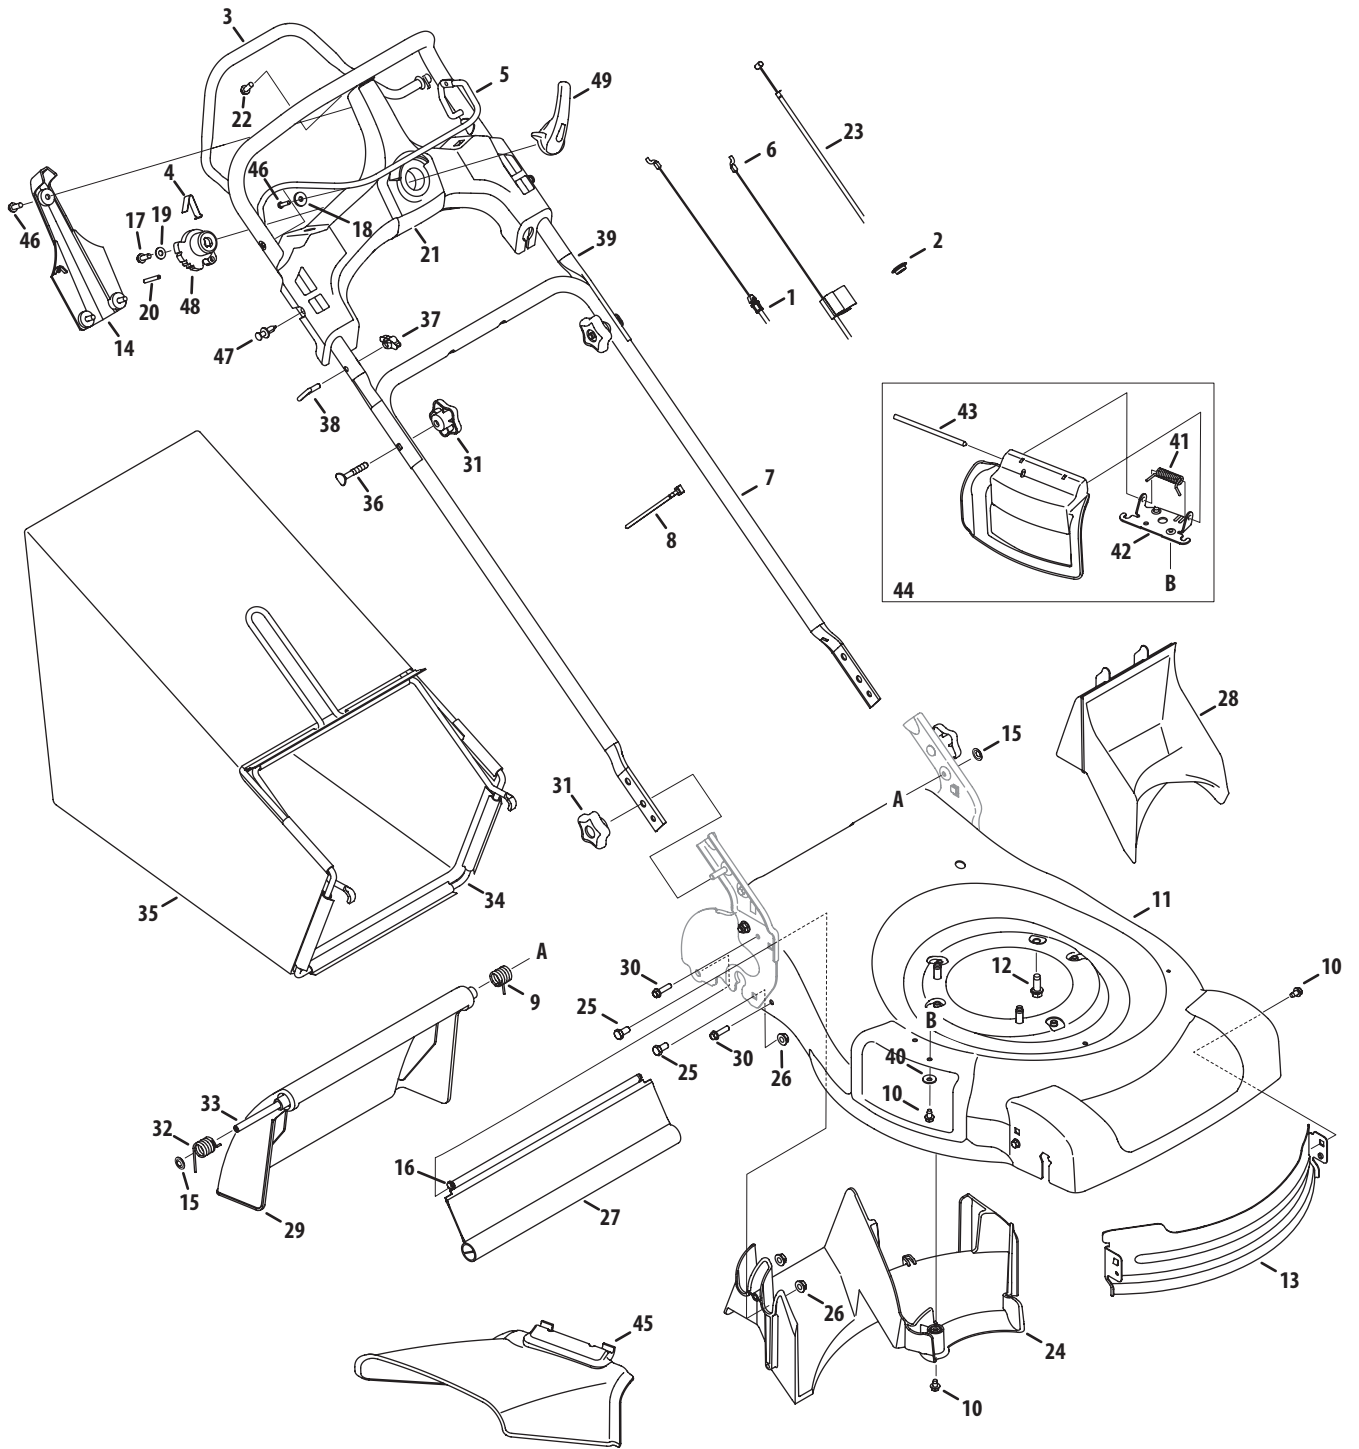

# Model Series 830

Ref No.	Part Number	Description
1	746-04440	Drive Cable
2	735-04059	Rubber Grommet
3	747-04994	Drive Control
4	732-04516	Shift Spring
5	747-04995	Blade Control
6	746-04438	Control Cable
7	749-04555	Lower Handle
8	725-0157	Cable Tie
9	732-04535	Torsion Spring, LH
10	710-0599	TT Screw, 1/4-20 x .500
11	787-01618-0629	21-inch Deck
12	710-0654A	TT Screw, 3/8-16 x 1.00
13	787-01346	Front Deck Baffle
14	731-06304	Variable Spd. Cont. Panel Cover
15	726-0201	Speed Nut
16	710-0779A	Screw, #10-16 x .500
17	710-0895	Screw, 1/4-15 x .750
18	736-3000	Washer, Flat, .250 x .750 x .119
19	936-0275	Washer, Flat, .344 x .688 x .065
20	715-04073	Dowel Pin
21	731-06873	Variable Speed Control Panel
22	710-1017	Screw, AB, 1/4-14 x .625
23	746-04439	Variable Speed Cable
24	731-06173	Rear Baffle
25	710-3025	Screw, 5/16-18 x .625

# Model Series 830

Ref No.	Part Number	Description
1	954-04176A	V-Belt
2	732-04338C	Spring Lever
3	720-04113	Height Adjuster Knob
4	917-04540B	Spur Gear, 14T - LH
5	738-04278	Shldr. Screw, 1/4-20 x 0.50
6	710-0895	Screw, HL, 1/4-15 x .750
7	749-04267A-0637	Cross Bracket
8	687-02204B-0637	Front Bracket Assembly
9	731-05470	Clip Spacer
10	741-04136B	Split Hex Flange Bearing
11	734-04014B	Front Wheel
12	712-04065	Flange Lock Nut, 3/8-16
13	934-04430	Rear Wheel
14	710-04531	Screw, 1/4-20 x .39
15	917-04539B	Spur Gear, 14T - RH
16	731-06284	Baffle
17	731-06974	Wheel Dust Cover
18	687-02415	Transmission Bearing Support
19	731-05872	Clip Spacer
20	716-0198	Retaining Ring .875
21	687-02314A-0637	Rear Bracket Assembly
22	732-04630	Compression Spring
23	756-04316A	Upper Pulley
24	936-0406	Flat Washer, .442 x 1.38 x .060