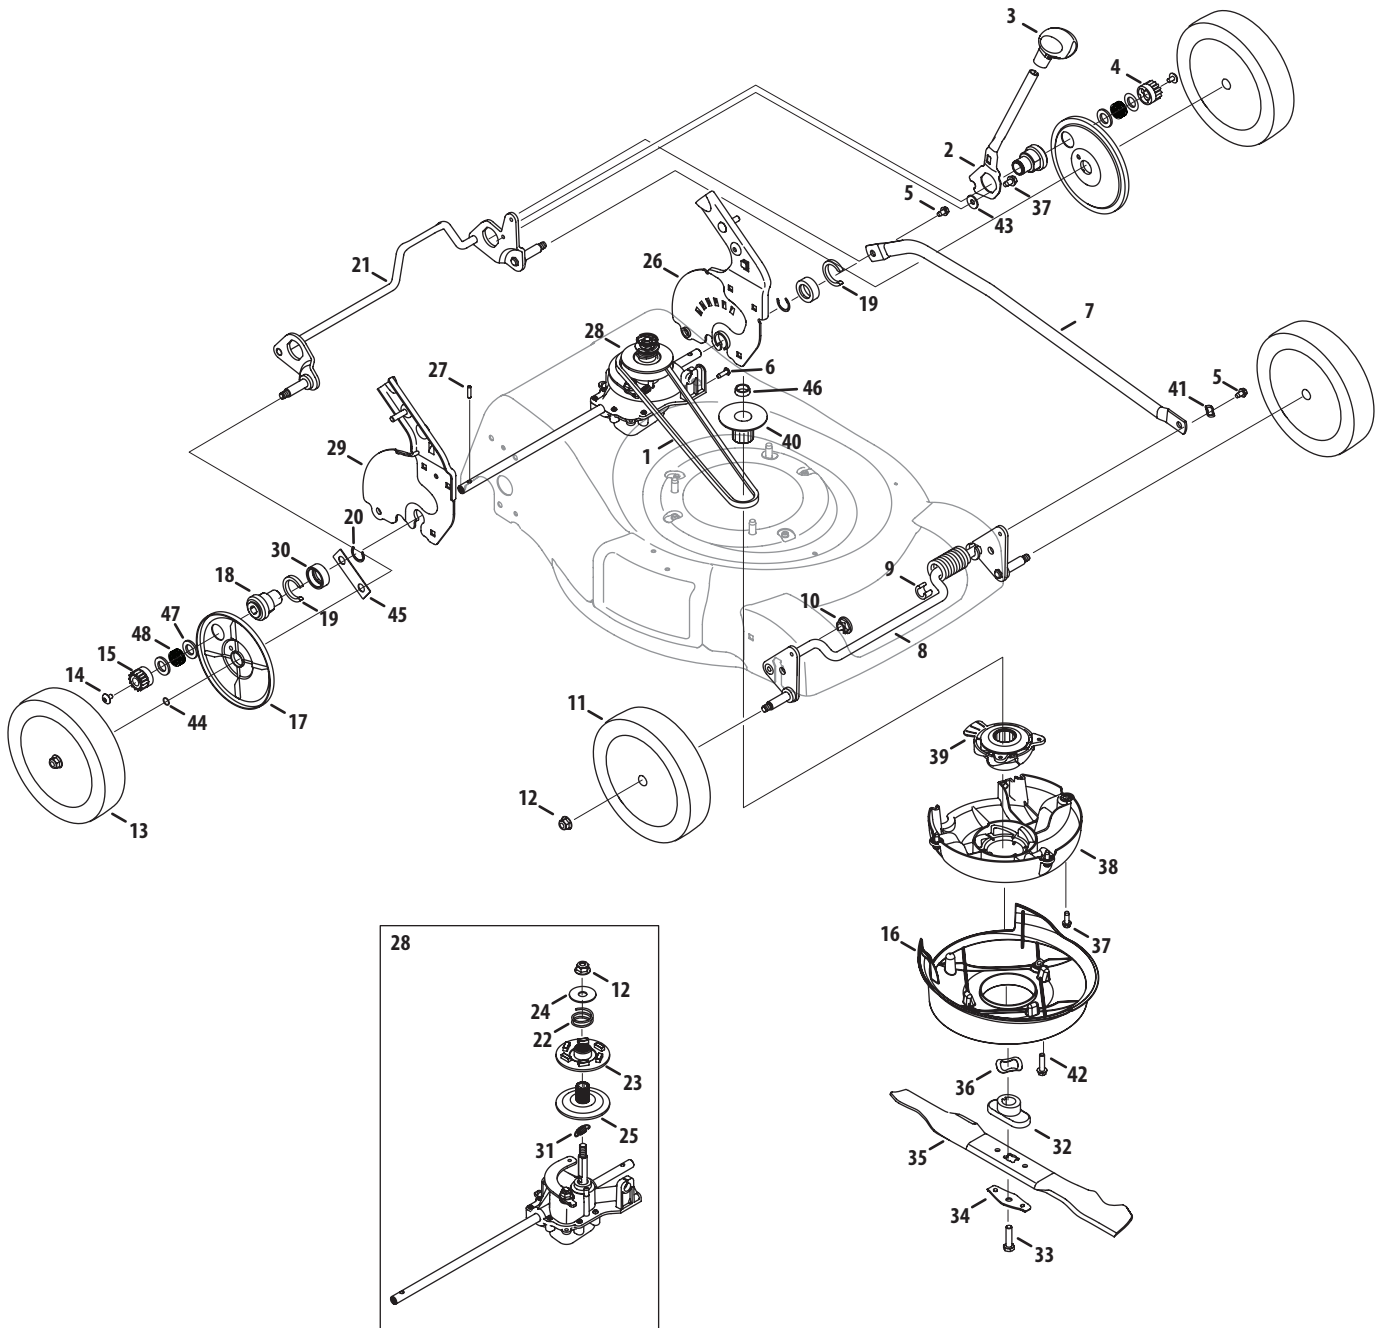

# Model Series 830

Ref No.	Part Number	Description
1	746-04440	Drive Cable
2	735-04059	Rubber Grommet
3	747-04994	Drive Control
4	732-04516	Shift Spring
5	747-04995	Blade Control
6	746-04438	Control Cable
7	749-04555	Lower Handle
8	725-0157	Cable Tie
9	732-04535	Torsion Spring, LH
10	710-0599	TT Screw, 1/4-20 x .500
11	787-01618-0629	21-inch Deck
12	710-0654A	TT Screw, 3/8-16 x 1.00
13	787-01346	Front Deck Baffle
14	731-06304	Variable Spd. Cont. Panel Cover
15	726-0201	Speed Nut
16	710-0779A	Screw, #10-16 x .500
17	710-0895	Screw, 1/4-15 x .750
18	736-3000	Washer, Flat, .250 x .750 x .119
19	936-0275	Washer, Flat, .344 x .688 x .065
20	715-04073	Dowel Pin
21	731-06873	Variable Speed Control Panel
22	710-1017	Screw, AB, 1/4-14 x .625
23	746-04439	Variable Speed Cable
24	731-06173	Rear Baffle
25	710-3025	Screw, 5/16-18 x .625

# Model Series 830

Ref No.	Part Number	Description
1	954-04176A	V-Belt
2	732-04338C	Spring Lever
3	720-04113	Height Adjuster Knob
4	917-04540B	Spur Gear, 14T - LH
5	738-04278	Shldr. Screw, 1/4-20 x 0.50
6	710-0895	Screw, HL, 1/4-15 x .750
7	749-04267A-0637	Cross Bracket
8	687-02204B-0637	Front Bracket Assembly
9	731-05470	Clip Spacer
10	741-04136B	Split Hex Flange Bearing
11	734-04014B	Front Wheel
12	712-04065	Flange Lock Nut, 3/8-16
13	934-04430	Rear Wheel
14	710-04531	Screw, 1/4-20 x .39
15	917-04539B	Spur Gear, 14T - RH
16	731-06284	Baffle
17	731-06974	Wheel Dust Cover
18	687-02415	Transmission Bearing Support
19	731-05872	Clip Spacer
20	716-0198	Retaining Ring .875
21	687-02314A-0637	Rear Bracket Assembly
22	732-04630	Compression Spring
23	756-04316A	Upper Pulley
24	936-0406	Flat Washer, .442 x 1.38 x .060