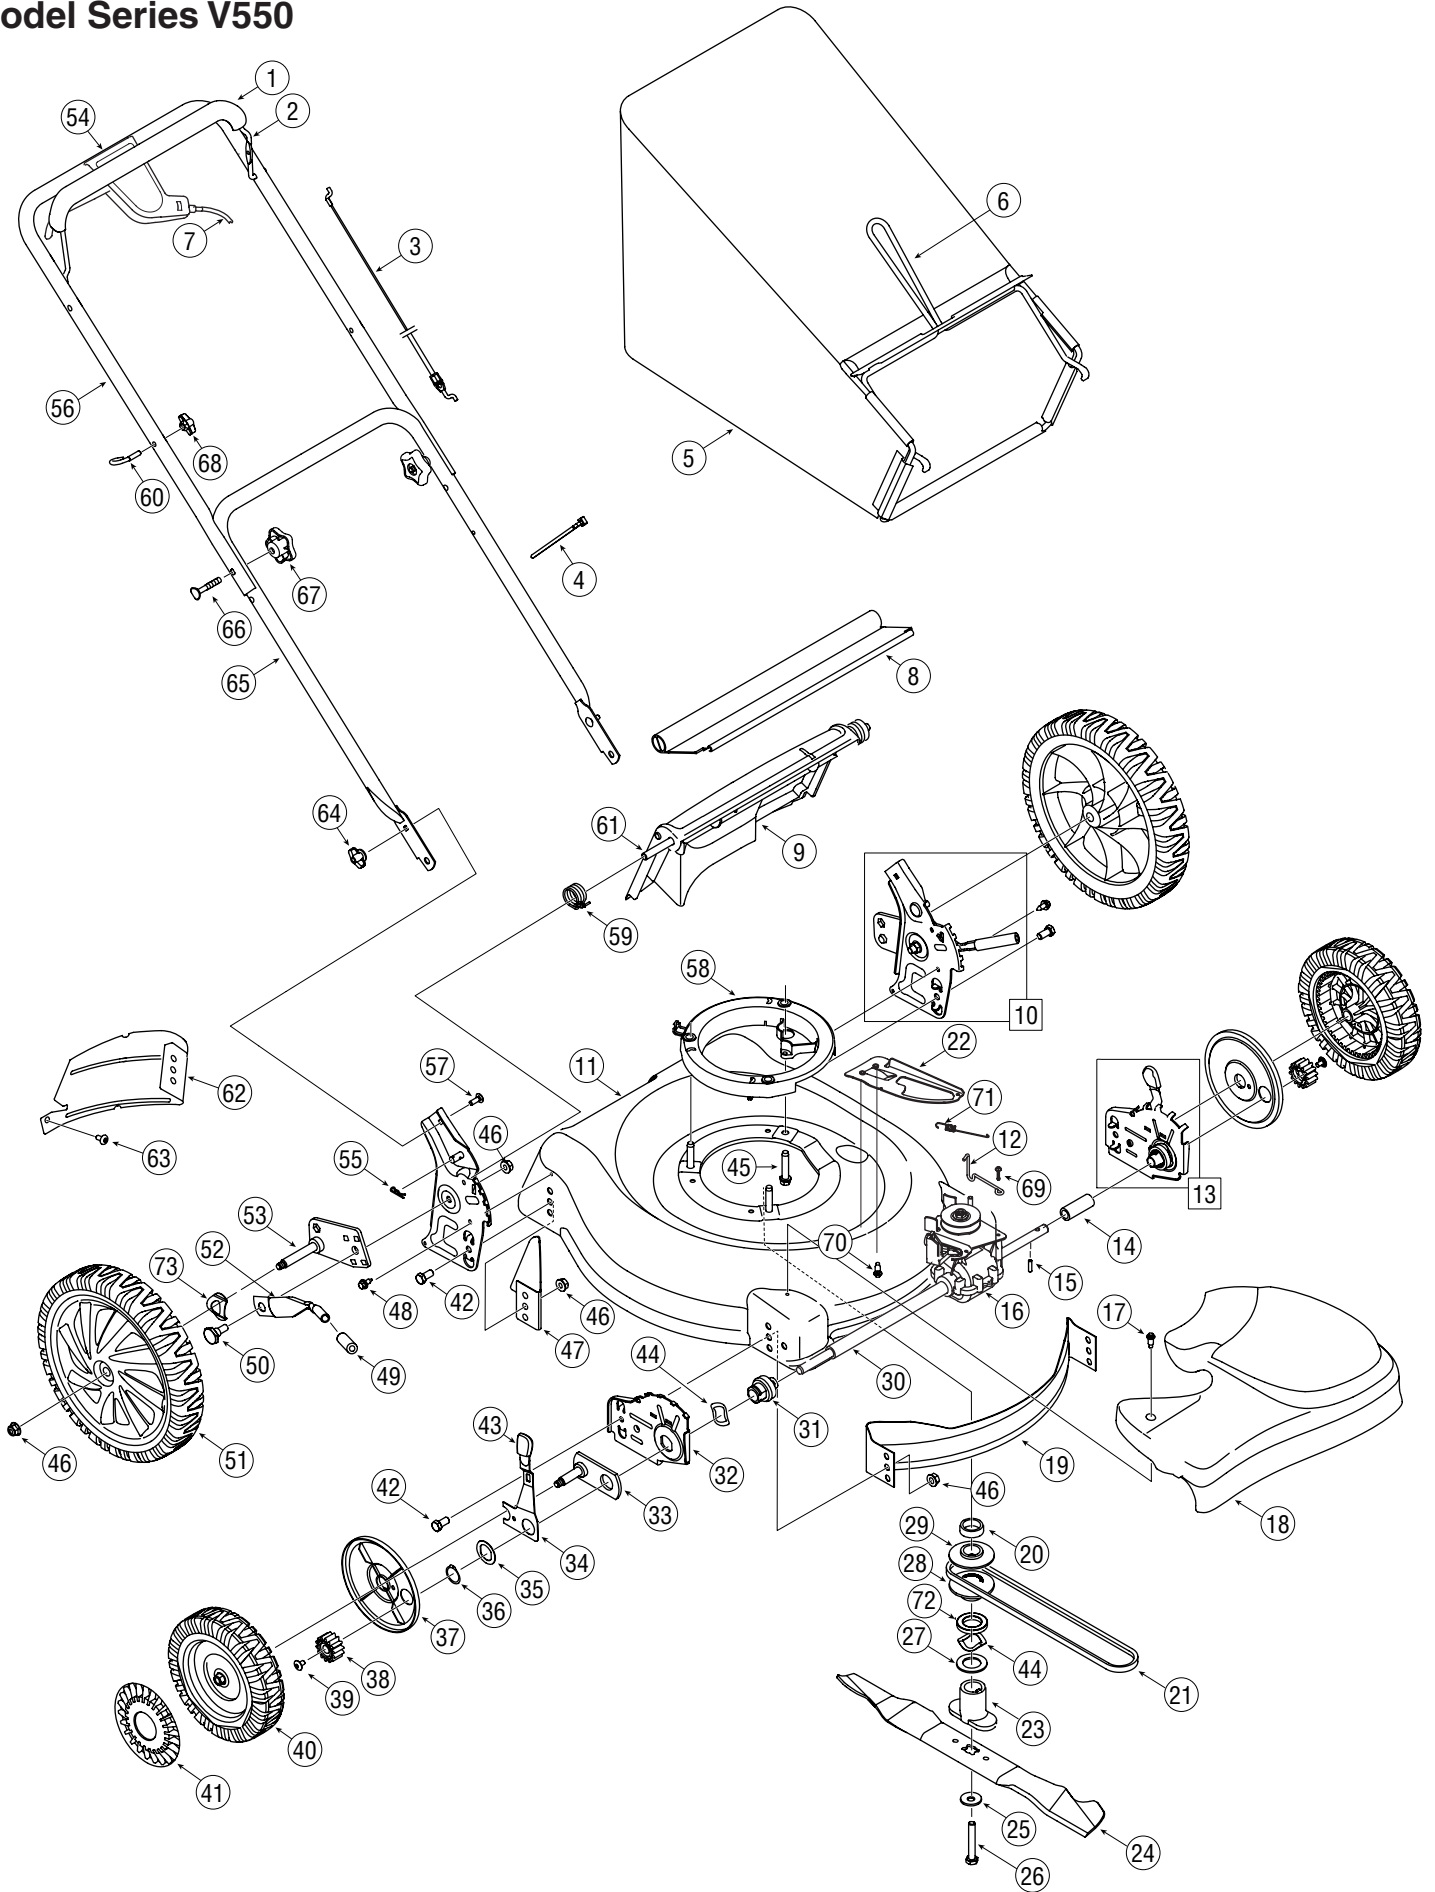

Model Series V550

Ref. No.	Part No.	Description
1	731-2626	Bail Cover
2	747-1161A	Blade Control
3	746-0957	Control Cable 37.25-inch
4	726-0240	Cable Tie
5	664-04065	Grass Bag Assembly
6	747-04080	Grass Bag Frame
7	746-04206A	Variable Speed Cable
8	731-05642	Trailshield
9	731-05865	Rear Door
10	687-02280	Height Adj. Bracket Assy - LH
	687-02279	Height Adj. Bracket Assy - RH
11	787-01537	21-inch Deck
12	732-04317	Extension Spring
13	687-02193	Front Height Adj. Assy - LH
	687-02194	Front Height Adj. Assy - RH
14	750-04405	Sleeve Spacer .52 ID x 1.8 Lg
15	715-0221	Dowel Pin
16	618-04377A	Transmission
17	710-1650	Shoulder Screw
18	731-05013A	Deck Cover
19	782-5002B	Front Baffle
20	750-04164A	Spacer
21	754-04082A	V-Type Belt
22	787-01258A	Cable Mount Bracket
23	748-04082	Blade Adapter
24	742-0741	21-inch Mulching Blade
25	736-0452	Bell Washer, .396 x 1.140 x .095
26	710-1257	Screw 3/8-24 x 2.5
27	736-0277	Flat Washer, 1.031 x 1.620 x .095
28	756-04160	Key Half Pulley
29	756-04161	Upper Half Pulley
30	750-04404	Sleeve Spacer, .52 Lg x 9.10
31	682-0015	Front Bearing Assembly
32	787-01298	Adjustment Plate RH
	787-01299	Adjustment Plate LH
33	687-02044	Pivot Plate Assembly
34	732-0706	Spring Lever RH
	732-0707	Spring Lever LH
35	736-0474	Flat Washer 1.01 x 1.5 x .035
36	716-0102	Snap Ring