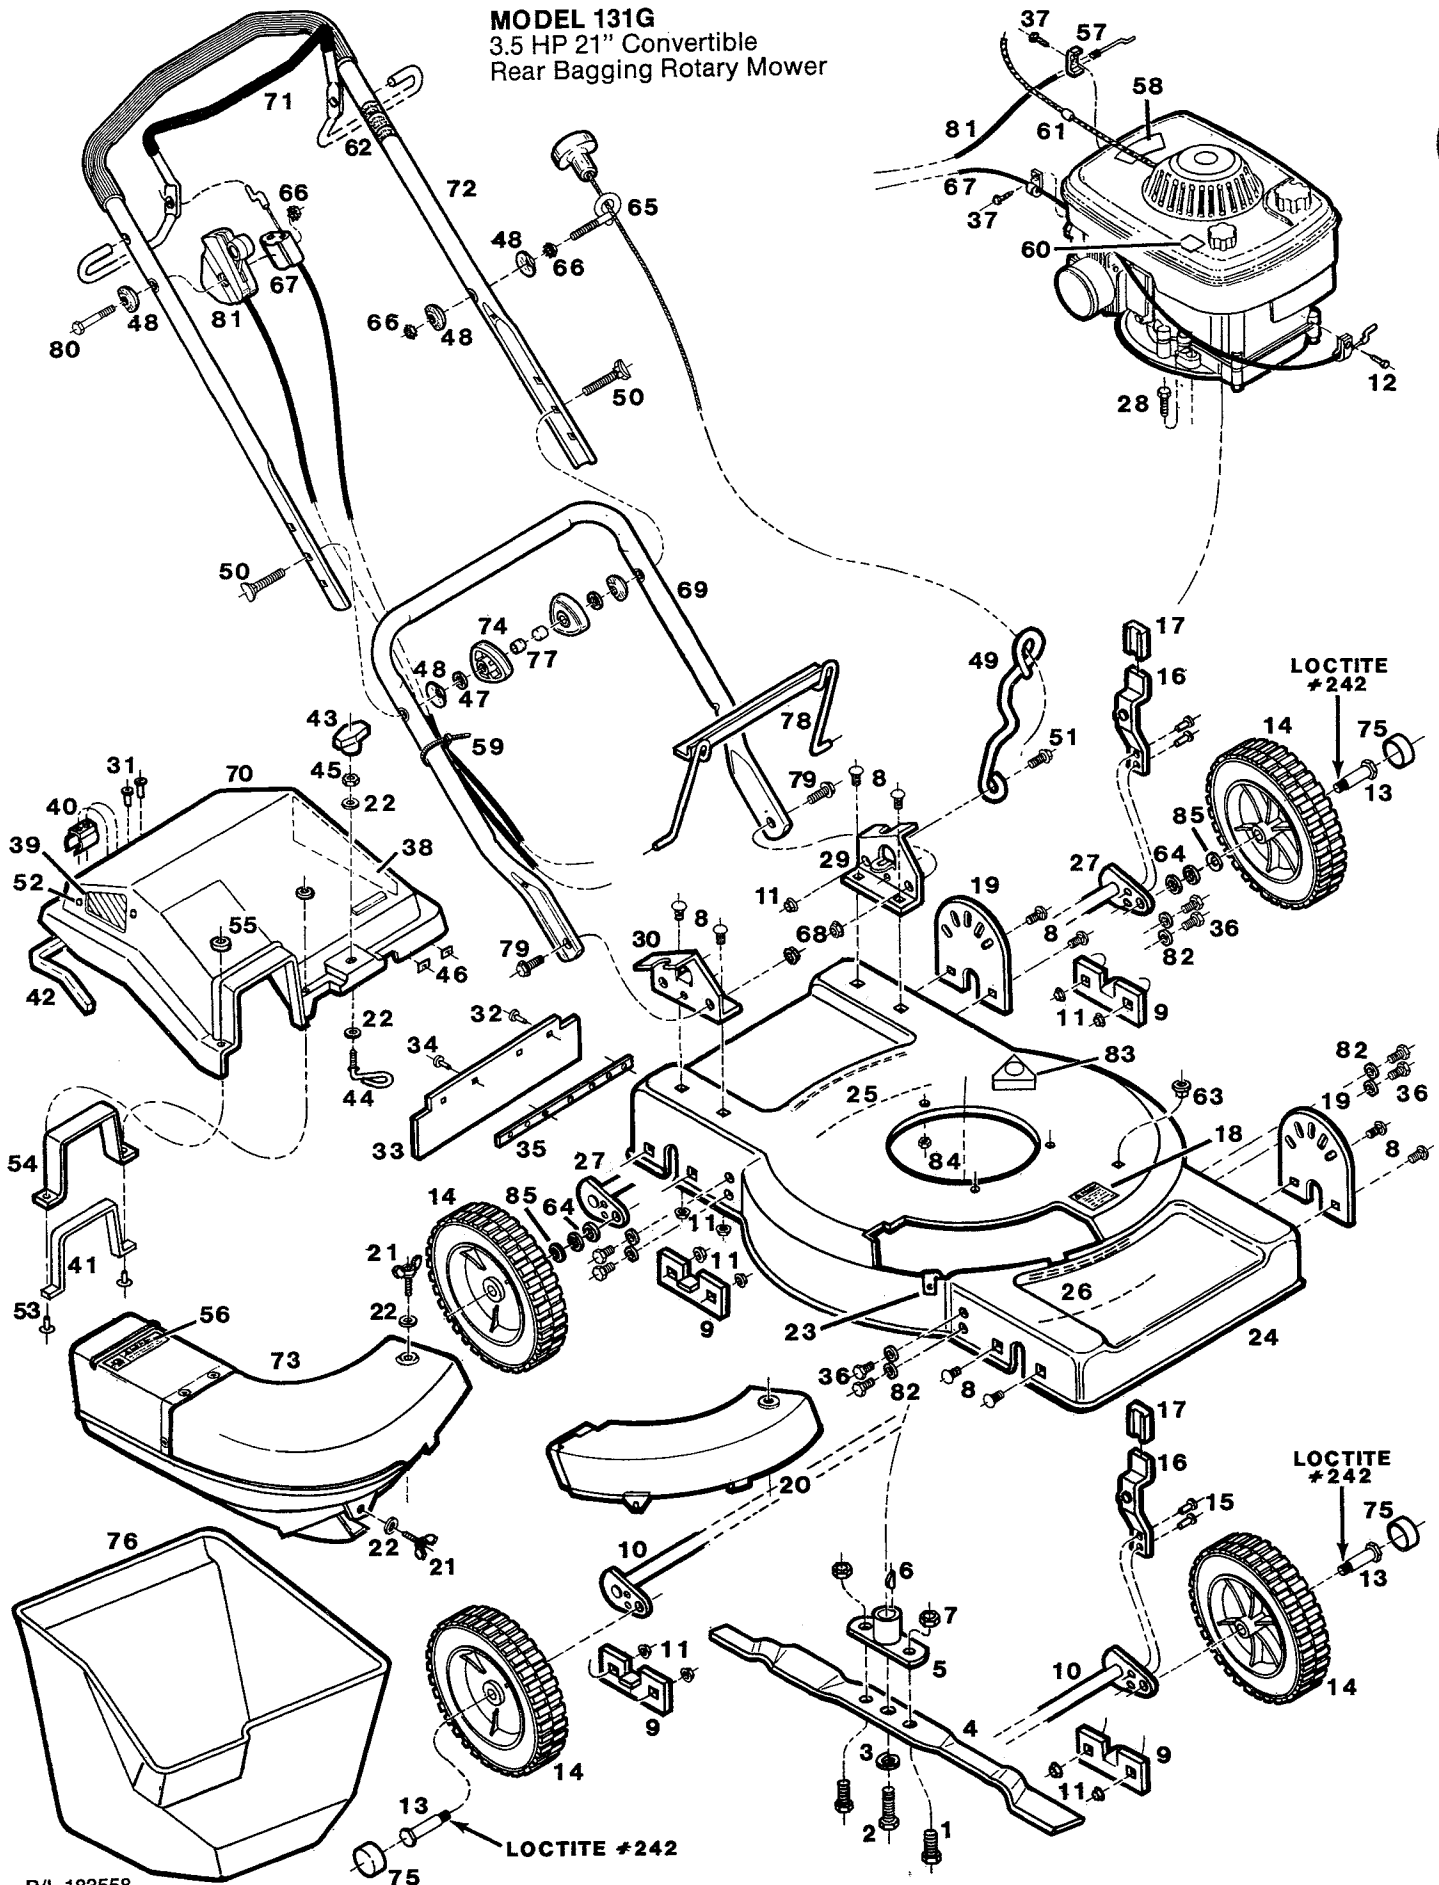

MODEL 131G
 3.5 HP 21" Convertible
 Rear Bagging Rotary Mower

MODEL 131G
 3.5 HP 21" Convertible
 Rear Bagging Rotary Mower

Item No.	Part No.	Description	Item No.	Part No.	Description
1	457176	Bolt - 3/8-16 x 1-1/4 Gr. 5	44	156307	Shaft - Connecting
2	156232	Bolt - Blade	45	310052	Nut - Hex 1/4-20
3	311035	Lockwasher - Split 1/2	46	156844	Nut - Push 1/8
4	030528	Blade - 21	47	461665	Lockwasher - Internal Tooth 5/16
5	109256	Coupling - Blade	48	150201	Washer - Curved 5/16
6	150276	Key - Woodruff #6	49	109322	Guide - Lower Rope
7	715086	Locknut - Hex 3/8-16	50	151936	Bolt - Curved Head 5/16-18 x 2-1/4
8	156364	Bolt - Carriage 5/16-18 x 5/8	51	459131	Bolt - Hex 5/16-18 x 1
9	109207	Bracket - Axle	52	156331	Rivet - Nylon 3/16
10	024901	Axle Assembly - Front	53	156810	Rivet - Spec. Pop 3/16
11	151340	Locknut - Flange 5/16-18	54	109504	Support - Chute Opening
12	151613	Bolt - Hex Sems #10 - 32 x 3/8	55	156273	Washer - Flat #10
13	150060	Bolt - Wheel	56	001800	Decal - Catcher Warning
14	041426	Wheel	57	150318	Clamp - Cable
15	156257	Rivet - Pop 1/4 x 3/8	58	001206	Decal - Blade Rotation Warning*
16	091215	Lever - Height Adjustment	59	110397	Tie - Cable
17	111559	Tip - Plastic Lever	60	148411	Decal - Warning Oil Overfill
18	001818	Decal - Chute Warning*	61	152074	Rope Stop
19	024844	Plate - Back	62	760074	Decal - Engine Control
20	112052	Cover - Deck*	63	156422	Insert - Plastic 1/4
21	156265	Screw - Wing 1/4-20 x 3/4	64	715417	Washer - Flat 3/8 SAE
22	715300	Washer - Flat 1/4	65	152371	Guide - Upper Rope
23	156281	Nut - Speed 1/4	66	715037	Nut - Hex Keps 1/4-20
24	024802	Deck - Push 21	67	051466	Cable - Bail*
25	024877	Baffle - Rear	68	451992	Nut - Flange Top Lock 3/8-16
26	024885	Baffle - Front	69	072405	Handle - Lower
27	024919	Axle Assembly - Rear	70	111997	Top - Catcher*
28	156968	Bolt - Hex 5/16-18 x 1-1/4 Gr. 5	71	109298	Bail - Coated Black*
29	024869	Bracket - Handle LH	72	072306	Handle - Upper w/Foam Grip
30	024851	Bracket - Handle RH	73	129015	Cover - Body Assembly - Chute*
31	156349	Rivet - Pop 1/8 x 1/4	74	744284	Knob - Handle
32	715243	Rivet - Pop 3/16 x 1/8	75	672345	Cap - Hub
33	112136	Shield - Trailing*	76	129023	Frame & Bag Assembly*
34	152389	Rivet - 3/16 x 11/32	77	110064	Cap - Plastic Bolt
35	109496	Strip - Backing	78	024935	Support - Catcher
36	450437	Bolt - Hex 5/16-18 x 5/8 Gr. 5	79	156414	Bolt - Hex Flange 3/8 x 1
37	150623	Screw - Hex Slotted #10 x 5/8	80	153874	Bolt - Hex 1/4-20 x 2-1/4
38	112011	Screen - Large	81	051235	Control - Throttle
39	112029	Screen - Small	82	715185	Washer - Flat 5/16
40	111963	Clip - Handle	83	143115	Decal - Warning CPSC
41	134445	Seal - Door	84	715490	Locknut - 5/16-18
42	134452	Seal - Bag	85	715607	Washer - 3/8 Belleville
43	156299	Knob Catcher			