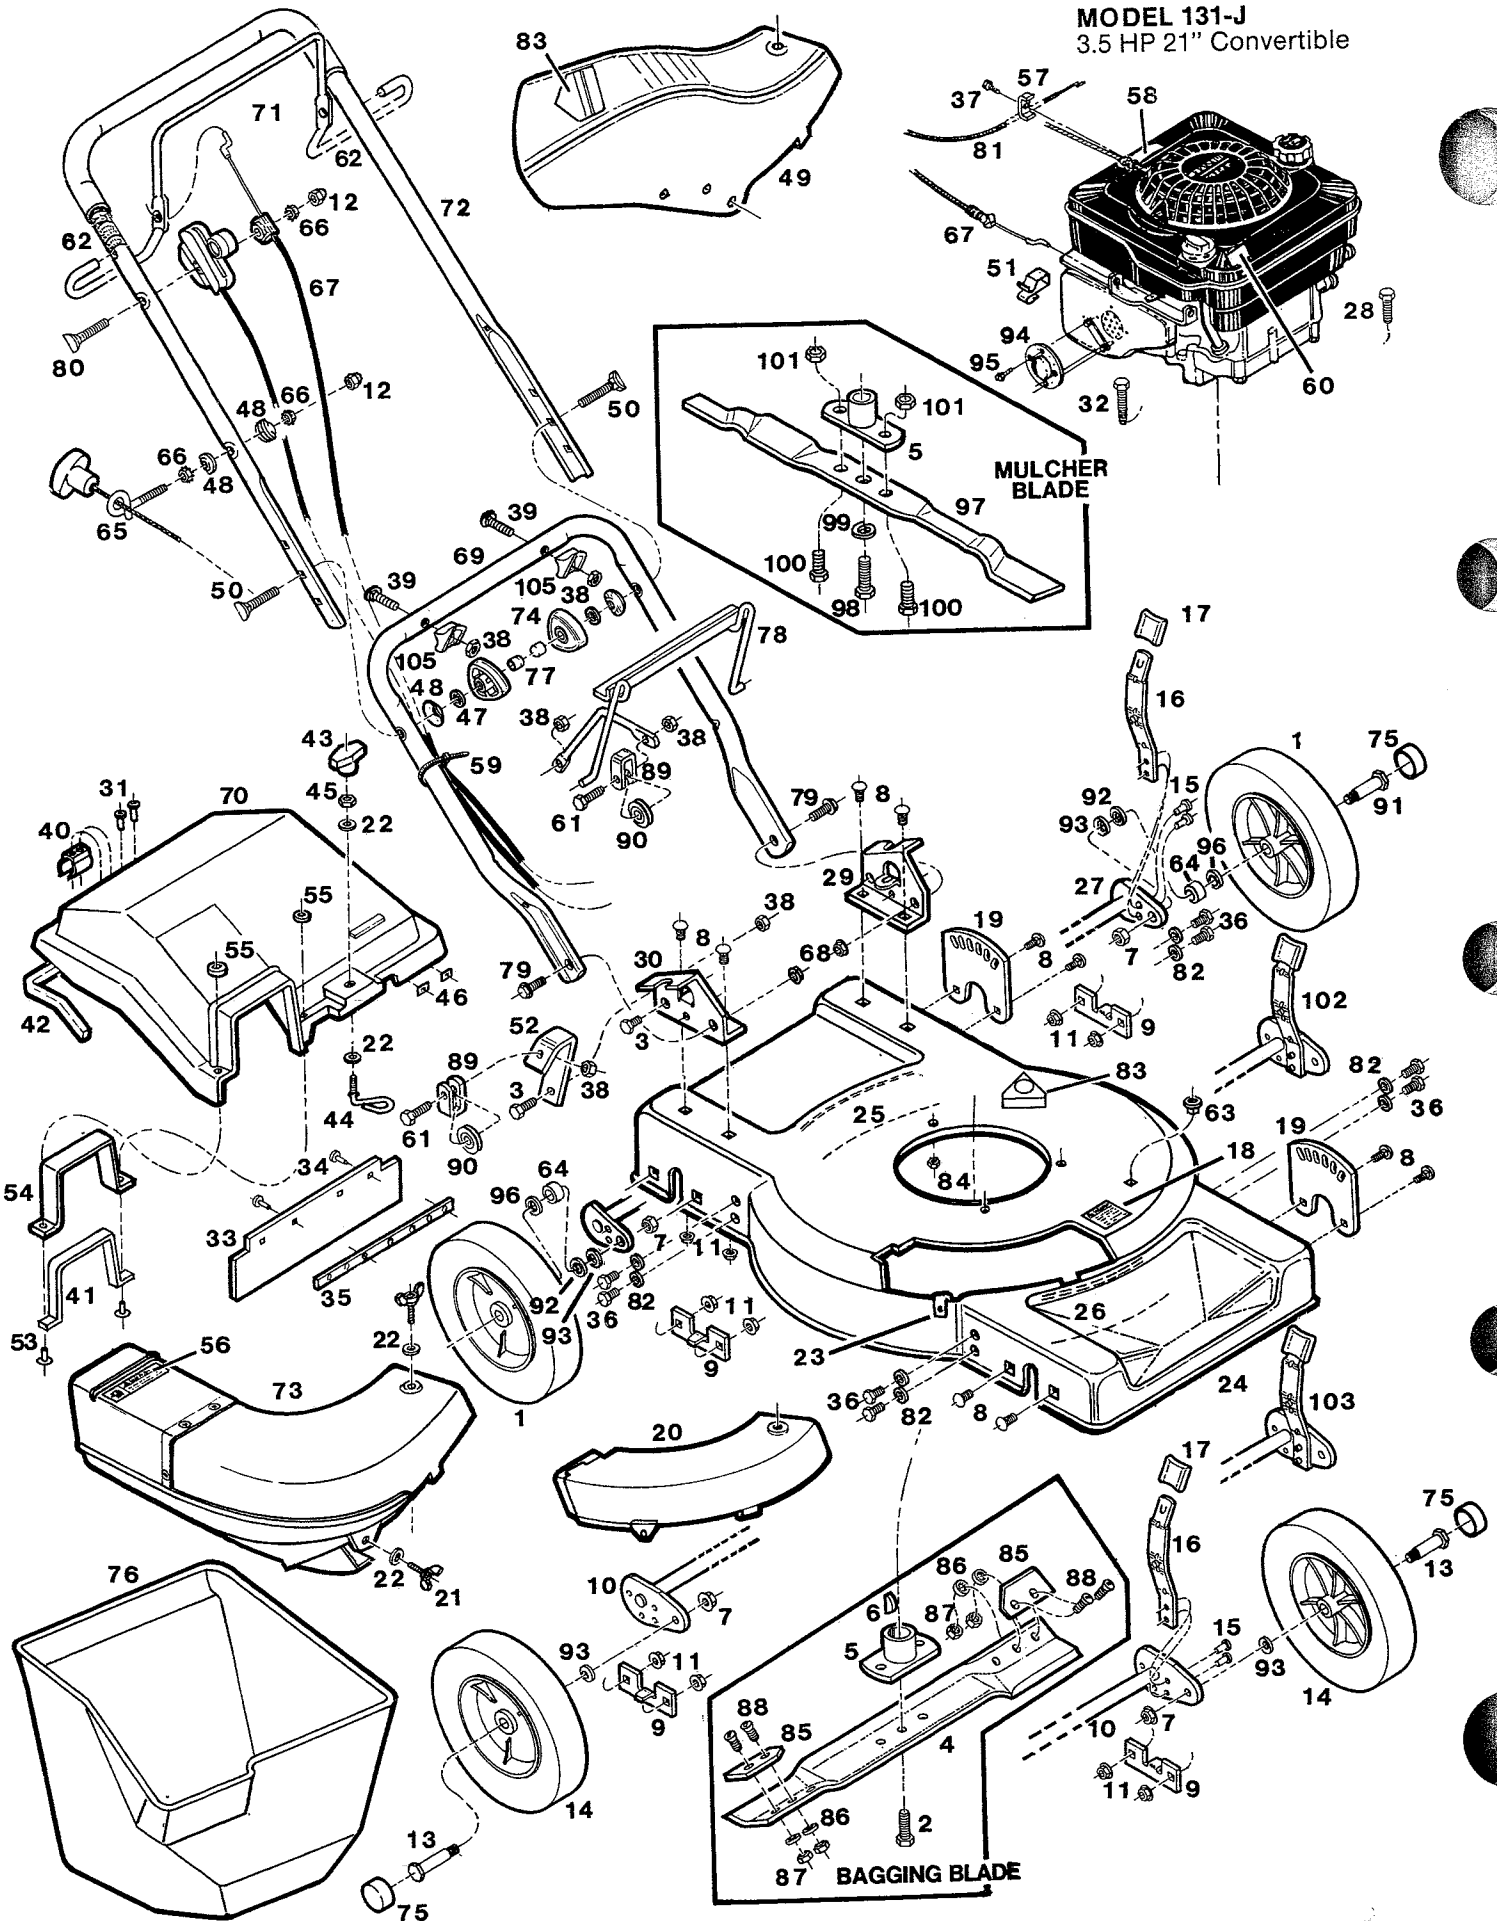

MODEL 131-J
3.5 HP 21" Convertible

MODEL 131-J

3.5 HP 21" Convertible
 Rear Bagging, Mulching, Side Discharge
 Rotary Mower w/Grass Catcher
 P/N Repl. Bag 160870

PARTS LIST

Item No.	Part No.	Description	Item No.	Part No.	Description
1	042531	Wheel - Rear 10"	53	156810	Rivet - Spec. Pop 3/16
2	380568	Bolt - Blade	54	109504	Support - Chute Opening
3	449587	Bolt - 1/4-20 x 5/8	55	715136	Washer - Flat #10
4	031245	Blade - 21	56	001800	Decal - Catcher Warning
5	109256	Coupling - Blade	57	157552	Clamp - Cable
6	150276	Key - Woodruff #6	58	001206	Decal - Blade Rotation Warning
7	156406	Nut - 3/8-16 Flange Nut	59	110379	Tie - Cable
8	158907	Bolt - Carriage 5/16-18 x 5/8	60	148411	Decal - Warning Oil Overfill
9	109207	Bracket - Axle	61	715292	Bolt - 1/4-20 x 1
10	018473	Axle - Front	62	760074	Decal - Engine Control
11	157610	Locknut - Flange 5/16-18	63	156422	Insert - Plastic 1/4
12	452573	Nut - 1/4-20 Acorn	64	381475	Spacer
13	150730	Bolt - Wheel	65	152371	Guide - Upper Rope
14	042580	Wheel - Front 8"	66	715037	Nut - Hex Keps 1/4-20
15	156257	Rivet - Pop 1/4 x 3/8	67	052209	Cable - Engine/Blade Control
16	085829	Lever - Height Adjustment	68	451492	Nut - Flange Top Lock 3/8-16
17	111559	Tip - Plastic Lever	69	073122	Handle - Lower
18	001818	Decal - Chute Warning	70	161042	Top - Catcher
19	019166	Plate - Back	71	073015	Bail - Coated
20	112052	Cover - Deck	72	073148	Handle - Upper
21	156265	Screw - Wing 1/4-20 x 3/4	73	114512	Cover - Body Assembly - Chute
22	462093	Washer - Flat 1/4	74	744284	Knob - Handle
23	156281	Nut - Speed 1/4	75	672345	Cap - Hub
24	018358	Deck - Push 21	76	161059	Frame & Bag Assembly
25	085662	Baffle - Rear	77	110064	Cap - Plastic Bolt
26	109165	Baffle - Front	78	017921	Support - Catcher
27	018481	Axle - Rear	79	156414	Bolt - Hex Flange 3/8 x 1
28	156968	Bolt - Hex 5/16-18 x 1-1/4 Gr. 5	80	380550	Bolt - Curved Head 1/4-20 x 2-1/4
29	018135	Bracket - Handle LH	81	052217	Control - Throttle
30	018127	Bracket - Handle RH	82	715185	Washer - Flat 5/16
31	156349	Rivet - Pop 1/8 x 1/4	83	143115	Decal - Warning CPSC
32	715243	Rivet - Pop 3/16 x 1/8	84	715490	Locknut - 5/16-18
33	113878	Shield - Trailing	85	031252	Tip - Air Lift
34	152389	Rivet - 3/16 x 11/32	86	153510	Washer - 5/16 Int. Tooth
35	109496	Strip - Backing	87	157974	Nut - 5/16 Hex
36	450437	Bolt - Hex 5/16-18 x 5/8 Gr. 5	88	163691	Screw - 5/16-24 x 1/2
37	150623	Screw - Hex Slotted #10 x 5/8	89	086769	Bracket - Starter Rope
38	715508	Nut - 1/4-20 Lock	90	086702	Pulley - Steel
39	715508	Nut - 1/4-20 Toplock	91	158773	Bolt - Wheel, Rear
40	111963	Clip - Handle	92	715417	Washer - Flat
41	134445	Seal - Door	93	715607	Washer - Belleville
42	134452	Seal - Bag	94	085498	Muffler - Deflector
43	156299	Knob Catcher	95	120048	Screw - #8-32 x 3/8
44	156307	Shaft - Connecting	96	155549	Washer - 1/2
45	310052	Nut - Hex 1/4-20	97	030528	Blade - 21" Mulcher
46	156844	Nut - Push 1/8	98	156232	Bolt - Blade
47	153510	Lockwasher - Internal Tooth 5/16	99	615674	Lockwasher - 1/2
48	150201	Washer - Curved 5/16	100	457176	Bolt - 3/8-16 x 1-1/4 Gr. 5
49	114520	Chute - Side Discharge	101	715086	Locknut - Hex 3/8-16
50	151936	Bolt - Curved Head 5/16-18 x 2-1/4	102	393611	Axle Assembly - Rear
51	381442	Clip - Tinnerman	103	393801	Axle Assembly - Front
52	178848	Bracket - Pulley Support			