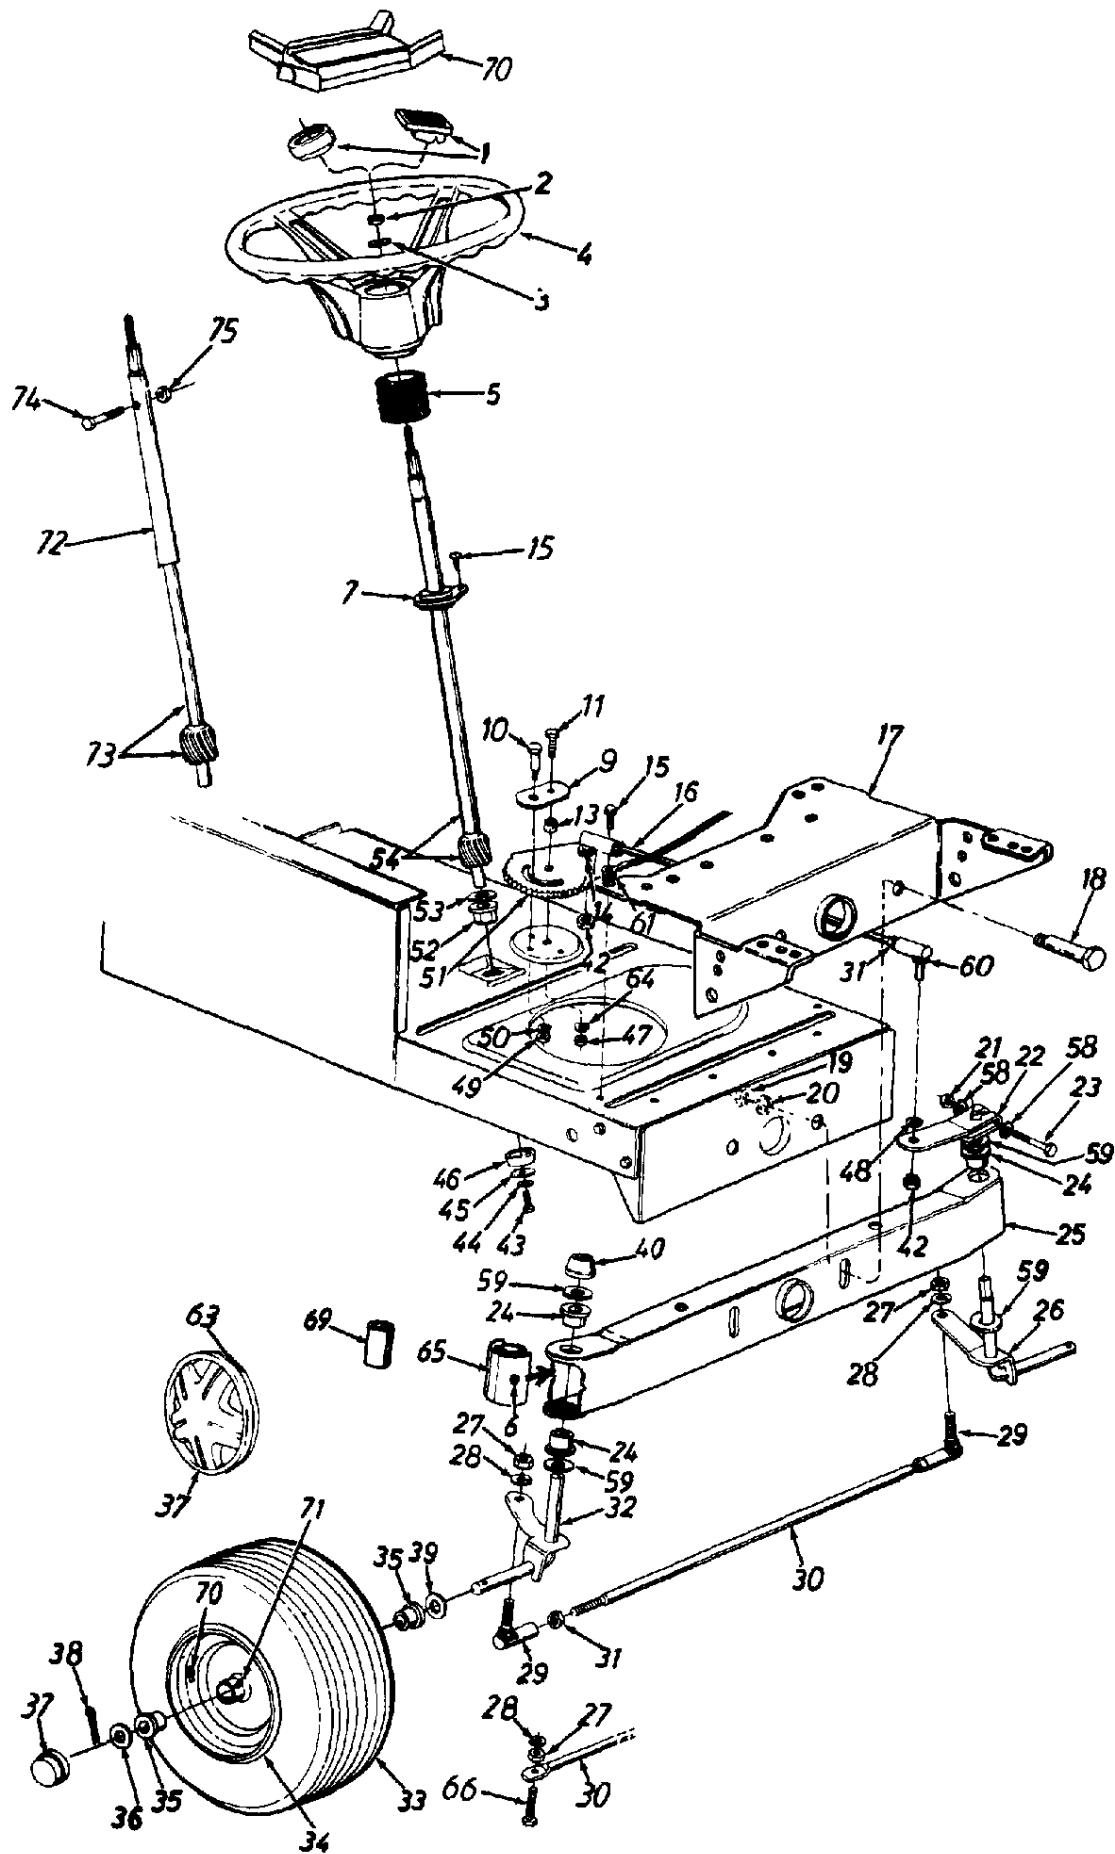

Ref #	Part Number	Qty	Description
1	731-0220		Steering Wheel Cap
	731-1459		Steering Wheel Cap (Sq.- MTD) New Part
	1345860G119 (1994)		Steering Wheel Cap (Square - No Logo) New Part
	731-1460		Steering Wheel Cap (Square - No Logo) New Part
2	712-0411		Hex L-Nut 5/16-24 Thd.
3	736-0242		Belleville Wash .345" I.D.
4	731-0805		Steering Wheel (3 Spoke)
	731-1406		Steering Wheel (3 Spoke) New Part
	731-0806A		Steering Wheel (4 Spoke)
5	731-0559		Steering Bellow - 4.5" (Style 8)
	731-0954		Steering Bellow - 9" (Style 0, 1, 3, 4, 5, 6, 9)
	731-1542		Steering Bellow - 3.25" (Style 7)
6	737-0280		Grease Fitting (Optional)
7	741-0587		Flange Bearing .628" I.D. x 1.36 O.D. (Style 8)
9	17198A		Retainer Plate
10	738-0141		Shoulder Bolt .437" Dia. x .35 Lg. 5/16-18 Thd.
11	710-0152		Hex Bolt 3/8-24 x 1.0" Lg. (Gr. 5)
13	750-0535		Spacer.380" I.D. x .625" O.D. x .227
14	736-0217		L-Wash. 3/8" I.D. (H.D.)
15	710-0726		Hex Wash. Hd. Self-Tap Scr.
16	711-1001		Steering Drag Link
17	783-0041		Front Pivot Brkt.
18	738-0527		Shoulder Bolt .498" Dia. x 2.04 Lg. 3/8-16 Thd.
19	712-0798		Hex Nut 3/8-16 Thd.
20	736-0169		L-Wash. 3/8" I.D.
21	712-0411		Hex L-Nut 5/16-24 Thd.
22	16481A		Steering Arm Front Axle
23	710-0772		Hex Bolt 5/16-24 x 2.00" Lg. (Grade 5)
24	741-0487A		Hex Flg. Brg .632 I.D.
25	683-0002		Pivot Bar Ass'y.
26			Front Axle Ass'y.- L.H.
	634-0056		Wheel Ass'y. Comp.
	634-0105		Wheel Ass'y. Comp.
	734-0864		Tire Only
	734-1731		Tire Only
	634-0024		Rim Only
	741-0487A		Bearing
	734-0255		Air Valve
	737-0211		Grease Fitting Optional
	737-0212		Grease Plug
	17585		Front Axle Ass'y. - L.H.
	17584		Front Axle Ass'y. - R.H.
	683-0041		Front Axle Ass'y. - L.H. (46" Deck)
	683-0040		Front Axle Ass'y. - R.H. (46" Deck)
27	712-0241		Hex Nut 3/8-24 Thd.
28	736-0169		L-Wash. 3/8" I.D.
29	723-3018		Ball Joint 3/8-24 Thd.
30	747-0753		Tie Rod (Adjustable)
	747-0861		Tie Rod (Non-Adjustable)
31	712-0711		Hex Jam Nut 3/8-24 Thd.
32			Front Axle Ass'y.- R.H.
	634-0056		Wheel Ass'y. Comp.
	634-0105		Wheel Ass'y. Comp.
	734-0864		Tire Only
	734-1731		Tire Only