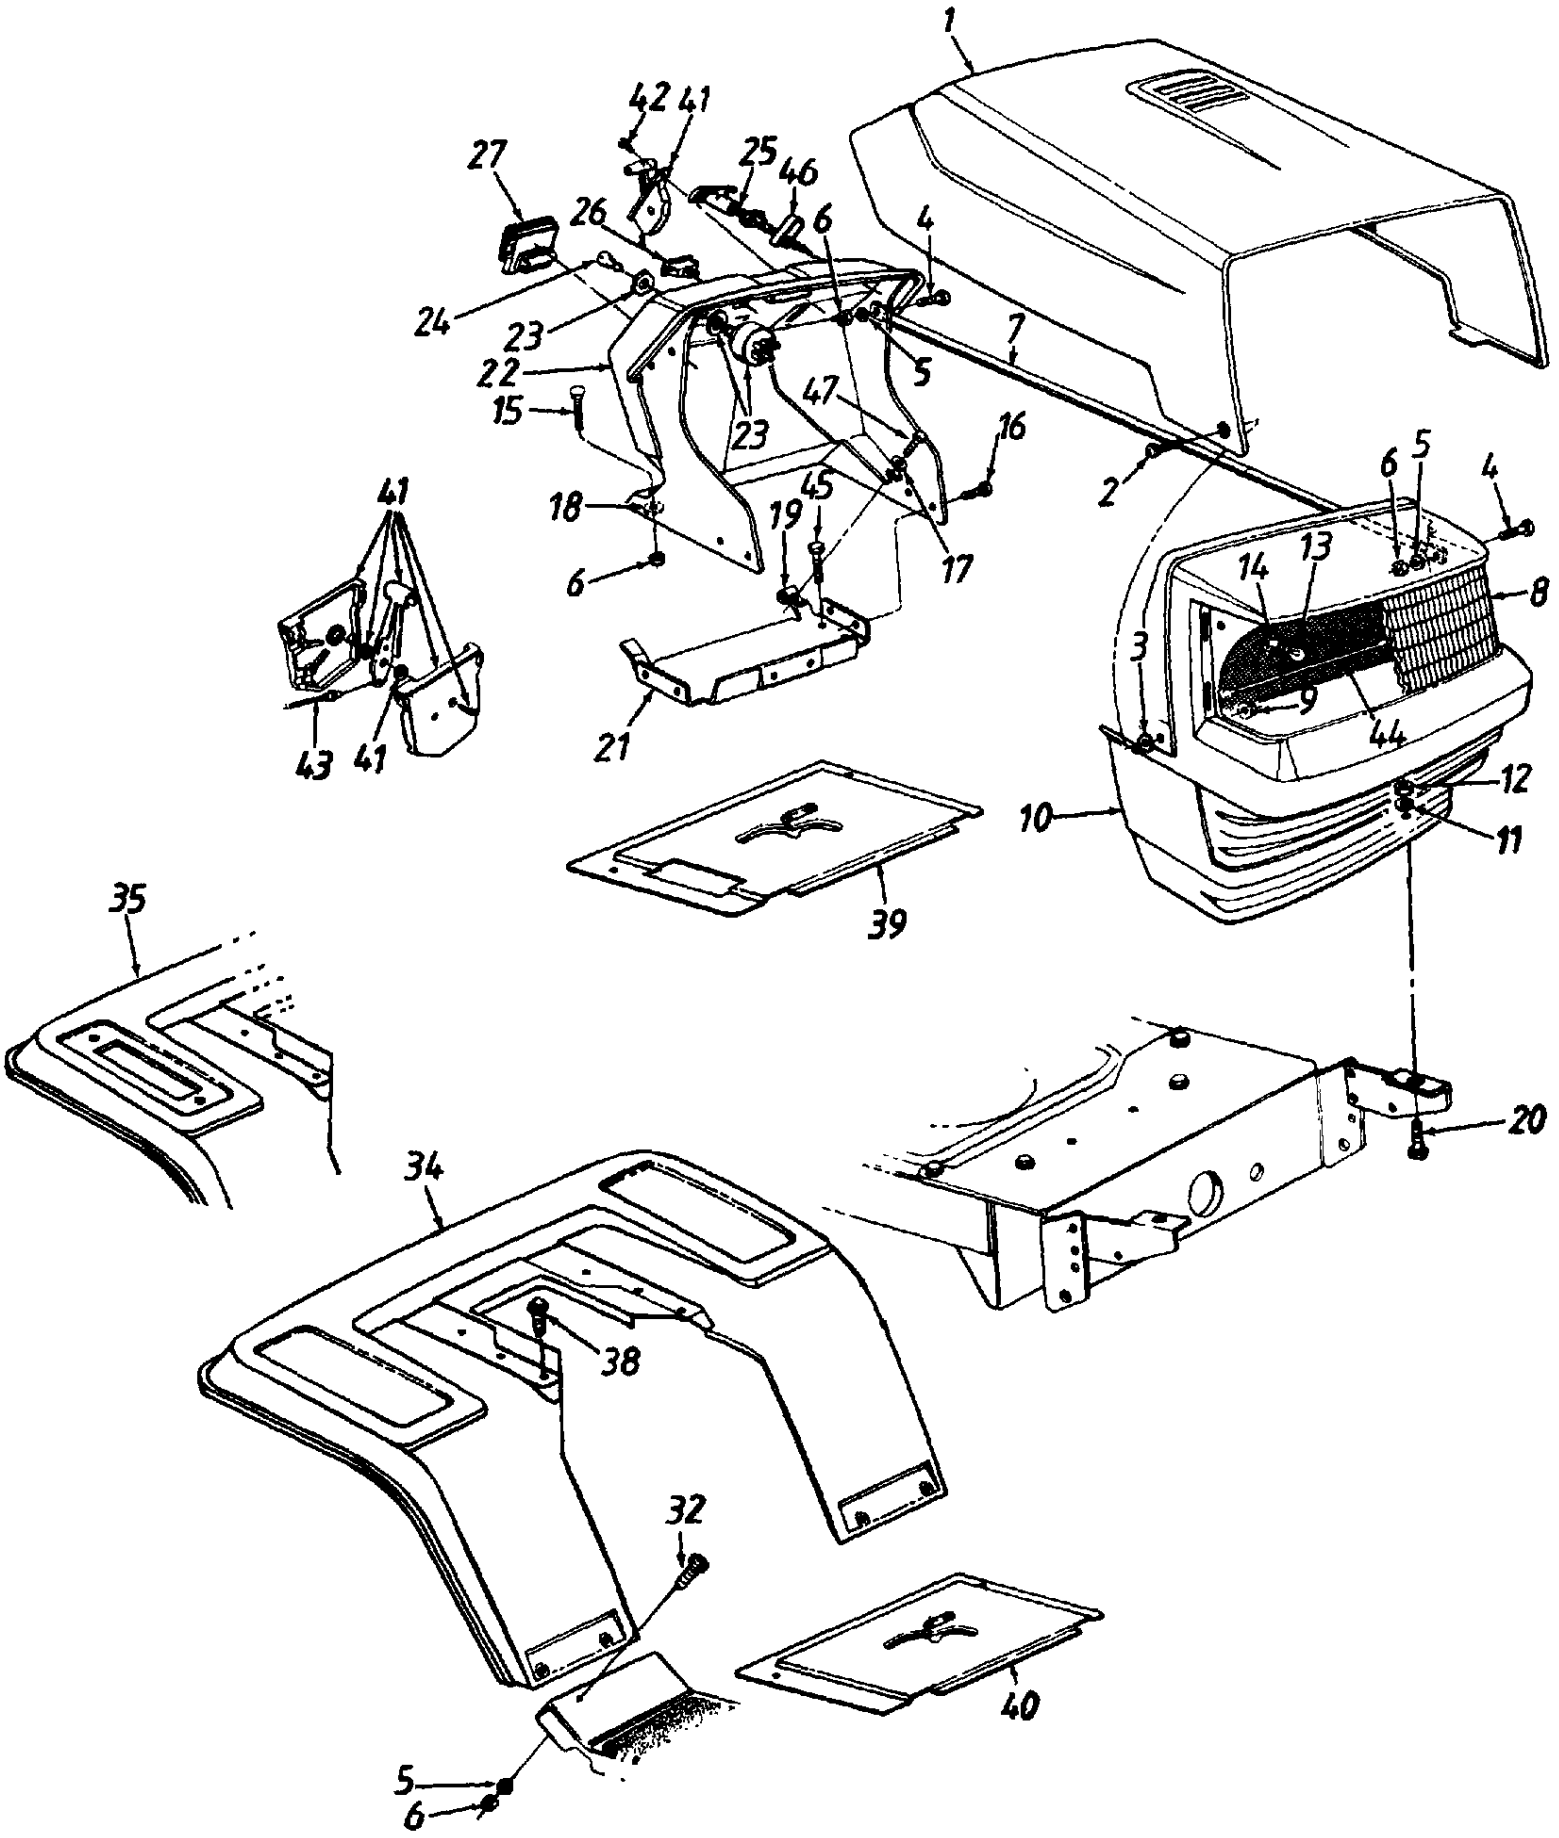

Ref #	Part Number	Qty	Description
1	17551A		Hood
2	738-0724		Shld. Bolt .375" Dia. x .125"
3	736-0342		Fl-Wash .28" I.D. x .75" O.D.
4	710-0258		Hex Bolt 1/4-20 x .62" Lg.
5	736-0329		L-Wash. 1/4" I.D.
6	712-0287		Hex Nut 1/4-20 Thd.
7	749-0812		Grille Support Rod
8	731-1099A		Headlight Lens
9	712-0380		Flange L-Nut 1/4-28 Thd.
10	731-1097B		Grille
11	736-3078		Fl-Wash .344" I.D. x 1" O.D.
12	712-0267		Hex Nut 5/16-18 Thd.
13	725-0963		Lamp
14	725-1649		Socket
15	710-0703		Carriage Bolt 1/4-20 x .75" Lg.
16	710-0599		Hex Wash. Hd. TT-Tap Scr. 1/4-20 x .5" Lg.
17	736-0173		Fl-Wash .281" I.D. x .73" O.D.
18	726-0233		Bolt Retainer 1/4" I.D.
19	712-0185		Speed Nut 1/4-20 Thd.
20	710-0118		Hex Bolt 5/16-18 x .75" Lg.
21	17632A		Gas Tank Support Brkt.
22	731-1096B		Dash w/Ammeter Hole
	731-1337		Dash
23	725-0267		Ignition Switch
24	725-0201		Ignition Key
25	746-0616A		Choke Control
	746-0614A		Choke Control
	746-0720		Choke Control (Tec.)
	746-3021		Choke Control (Vanguard)
26	725-0634		Light Switch
27	725-0925		Ammeter
32	710-0286		Truss Mach. Scr. 1/4-20 x .5" Lg.
34	17870		Fender
35	17871A		Fender w/Cutout
38	710-0726		Hex Wash. Hd. AB-Tap Scr. 5/16 x .75" Lg.
39	17954A		Shift Cover w/Cutout
40	17286A		Shift Cover
41	831-0823A		Throttle Box Ass'y.
42	710-0779A		Truss Mach. AB-Tap Scr. #10 x .5" Lg.
43	746-0501		Throttle Control Wire
	746-0634		Throttle Control Wire
	746-0638		Throttle Control Wire (12 H.P. Tec.)
44	777-9206		Grille Reflector Label
45	710-0603		Hex Wash. Hd. B-Tap Scr. 5/16-18 x .5" Lg.
46	17782		Choke Retainer
47	710-0642		Hex TT-Tap Scr. 1/4-20 x .75" Lg.
	751-0302		Muffler (Single Cylinder Engines)
	712-0250		Muffler Used on 11.5, 12 & 12.5 HP (B & S)
	751-0443A		Conduit L-Nut Hardware
	721-0208		Muffler Used on 12 & 12.5 HP (Tec.)
	738-0636		Gasket Hardware
			Shoulder Bolts Hardware