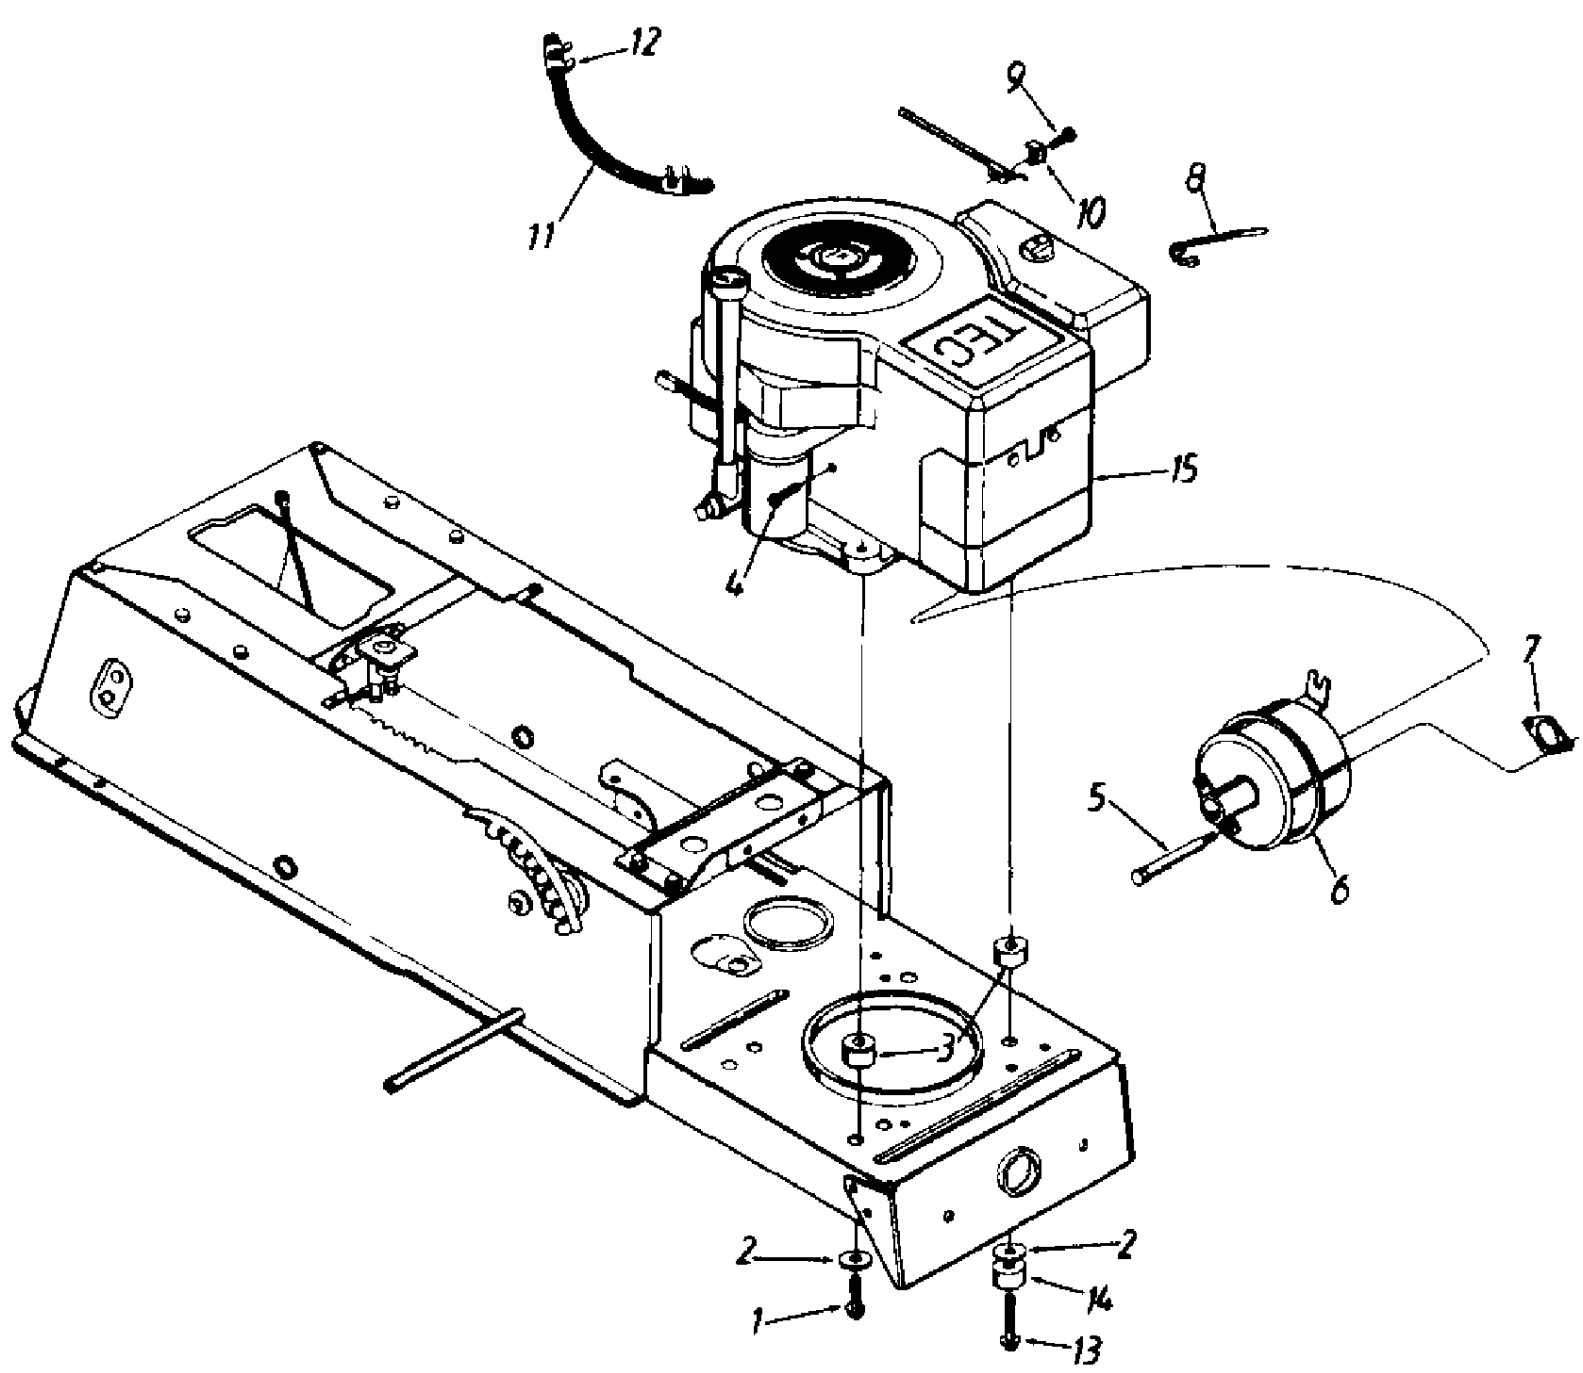

Ref #	Part Number	Qty	Description
1	710-1007		Hex L-Wash. TT-Tap Scr. 3/8-16 x 1.5" Lg.
2	736-0247		Fl-Wash. 3/8" I.D. x 1-1/4" Q.D.
3	750-0965		Shld. Spacer .38" I.D. x 1.25" O.D.
4	710-0323		Pan Hd. Mach. Scr. 5/16-18 x .75" Lg.
5	738-0636		Shld. Bolt 7/16" Dia. x 3-5/8" Lg. (12 & 12.5 H.P. Only)
6	751-0443A		Muffler (12 & 12.5 H.P. Only) Muffler (16 H.P. Supplied by Engine Manufacturer)
7	721-0208		Exhaust Gasket (12 & 12.5 H.P. Only)
8	726-0197		Cable Tie
9	710-0899A		Hex Sems Scr. #10-32 x 5/8" Lg.
10	751-0360A		Casing Clamp
11	751-0535-15		Fuel Line
12	726-0205		Hose Clamp
13	710-1035		Hex L-Wash. TT-Tap Scr. 3/8-16 x 2.5" Lg. (16 H.P. Only)
14	750-0965		Shld. Spacer.38" I.D. x 1.25" Q.D. (16 H.P. Only)
15			Engine