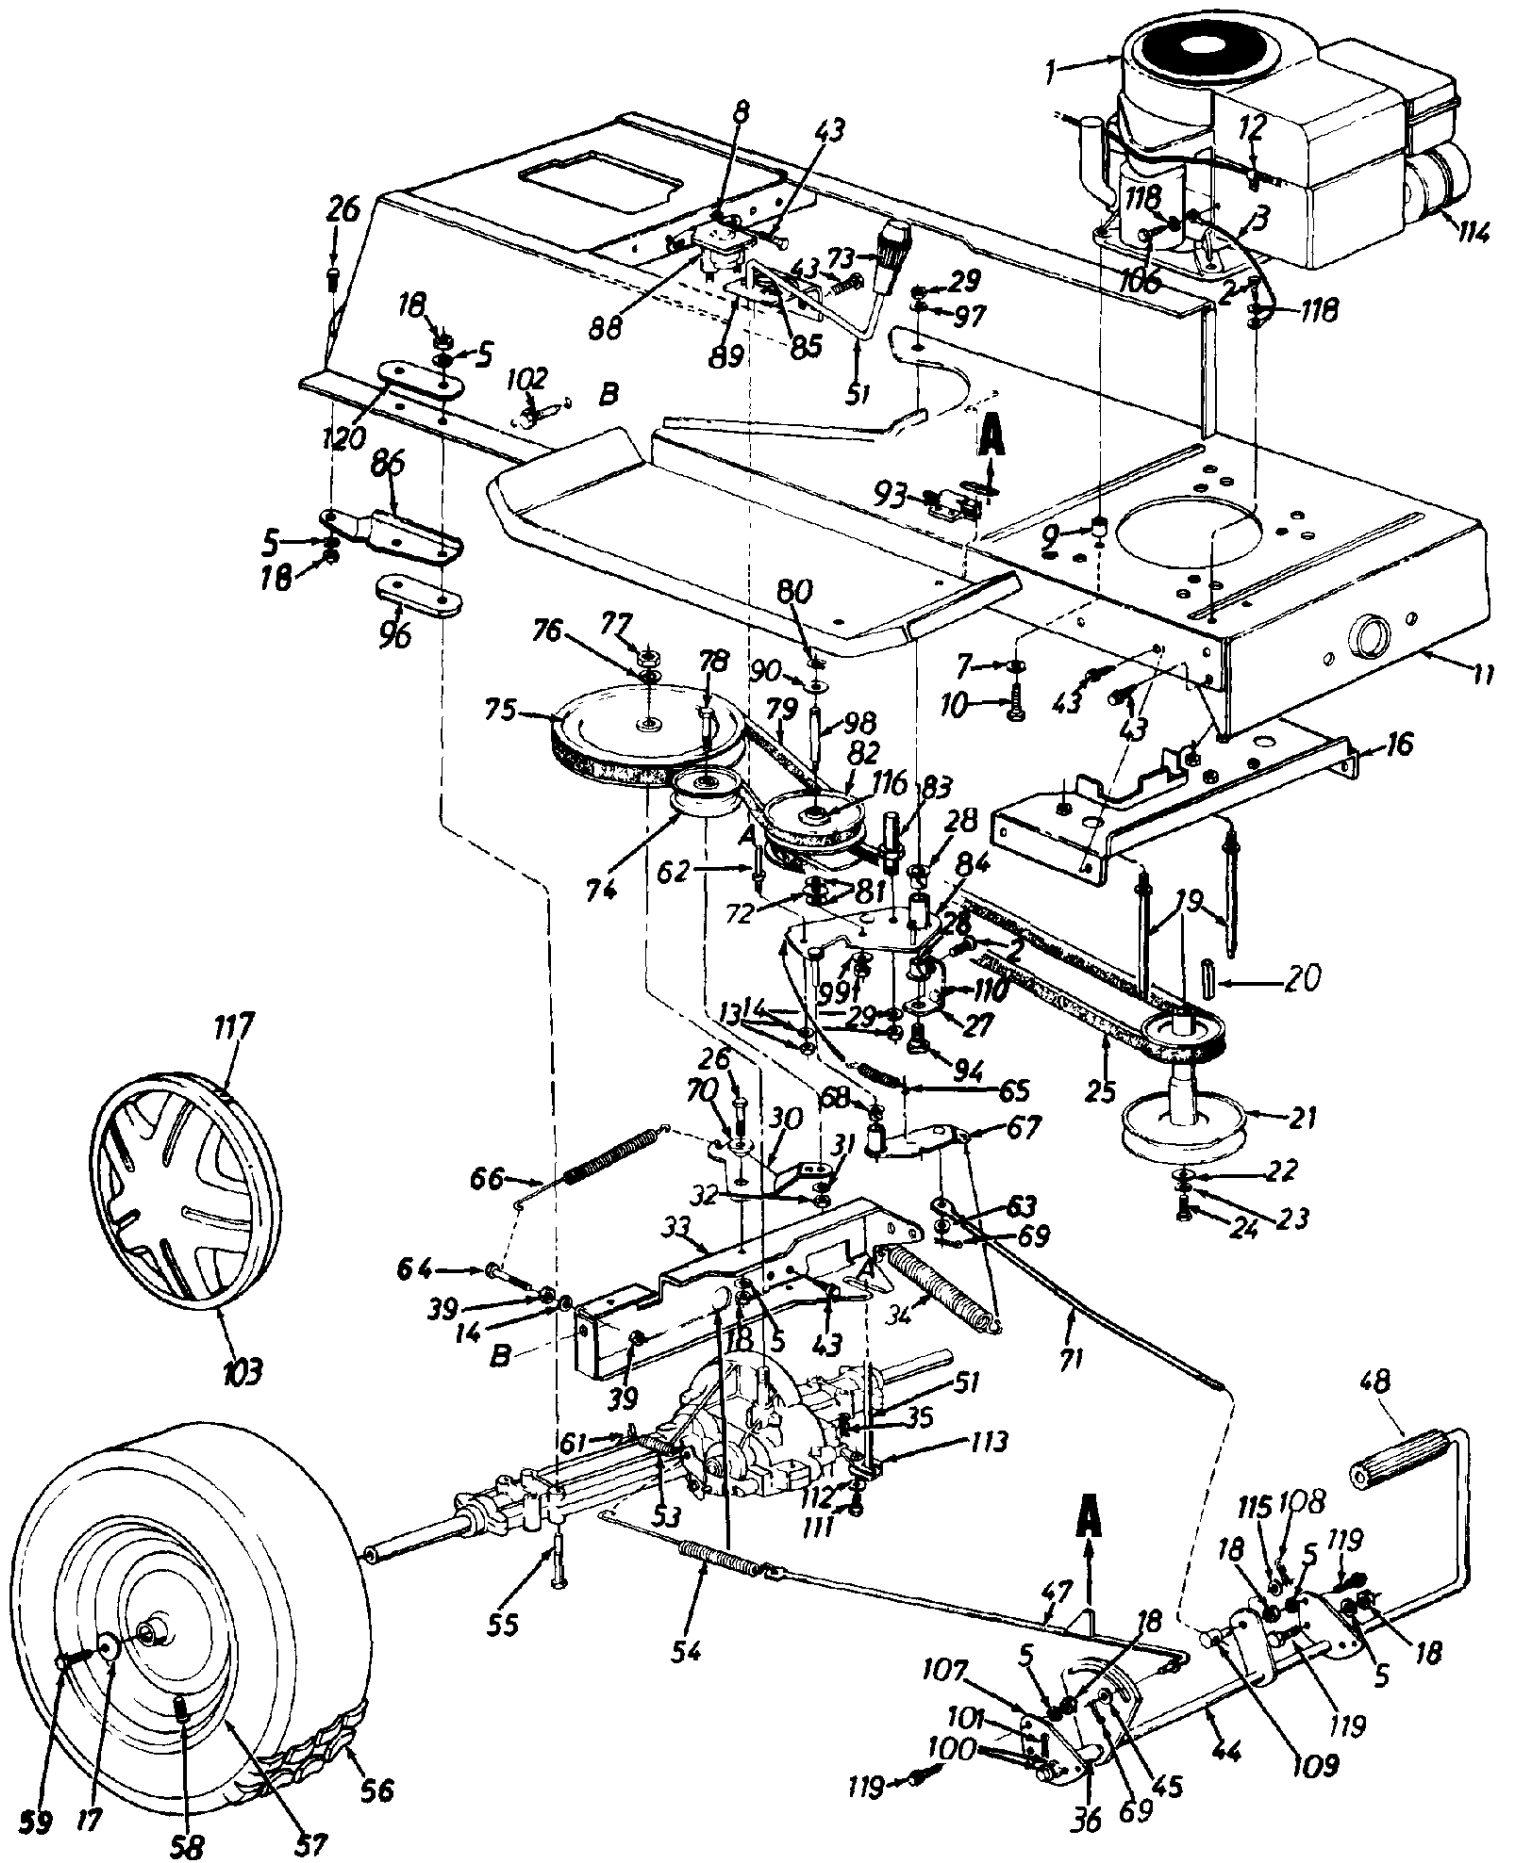

Ref #	Part Number	Qty	Description
1			Engine
2	710-0726		Hex Wash. AB-Tap Scr. 5/16" x .75"
3	745-0980		Electric Ground Wire
5	736-0119		L-Wash. 5/16" I.D.
7	736-0247		FI-Wash .406" I.D. x 1.25"
9	750-0965		Spacer
8	736-0222		Ext. L-Wash. 1/4" I.D.
10	710-1007		Hex Tap Scr. 3/8-16 x 1.5" Lg.
11	683-0065		Lower Frame Ass'y. New Part
12	726-0235		Speed Clip
13	712-0287		Hex Nut 1/4-20 Thd.
14	736-0329		L-Wash. 1/4" I.D.
16	17893A		Belt Guard Brkt. Ass'y. New Part
17	736-0242		Bell-Wash .345" I.D. x .88"
18	712-0267		Hex Nut 5/16-18 Thd.
19	711-0986		Belt Guard Stud 3.6" Lg.
20	714-0114		Sq. Key 1/4" x 1/4" x 2.00"
21	756-0488		Engine Pulley
22	736-0322		FI-Wash. 7/16" I.D. x 1.25"
23	736-0171		L-Wash. 7/16" I.D.
24	710-0757		Hex Bolt 7/16-20 x 1.50" Lg.
25	754-0280		Variable-Speed Belt
26	710-0118		Hex Bolt 5/16-18 x .75" Lg.
27	17963		Bearing Shaft Bracket Ass'y.
28	741-0591		Flanged Nyliner Brg .63" I.D. x .6" Lg.
29	712-0241		Hex Nut 3/8-24 Thd.
30	17643		Idler Bracket (Used w/20" Wheels w/o 46" Deck)
	17694		Idler Bracket (Used w/18" Wheels or 46" Deck)
31	736-0169		L-Wash. 3/8" I.D.
32	712-0241		Hex Nut 3/8-24 Thd.
33	17629A		Transaxle Support Brkt.
34	732-0556		Ext. Spring .94" O.D. x 7.58"
35	714-0149B		Inter. Cott-Pin
36	750-0802		Spacer .63" I.O.
39	712-0138		Hex Nut 1/4-28 Thd.
43	710-0599		Hex Wash. Hd. S-Tap Scr. 1/4-20 x .50" Lg.
44	17715B		Clutch/Brake Pedal Ass'y.
45	736-0264		FI-Wash .344" I.D. x .62"
47	17686A		Brake Rod Ass'y.
48	735-0196		Foot Pad
51	17705		Shift Lever Ass'y.
53	732-0264		Ext. Spring .38" O.D. x 2.5"
54	732-0413		Ext. Spring 7.08" (Used w/20" Wheels w/o 46" Deck)
	732-0642		Ext. Spring 7.33" (Used w/18" Wheels or 46" Deck)
55	710-1068		Hex Bolt 5/16-18 x 3.5" Lg. (Used w/18" Wheels or 46" Deck)
	710-0189		Hex Bolt 5/16-18 x 3" Lg. (Used w/20" Wheels w/o 46" Deck)
56			Wheel Ass'y. Comp.
	734-0817		Wheel Ass'y. Comp. 18" x 9.50"
	734-0448		Tire Only