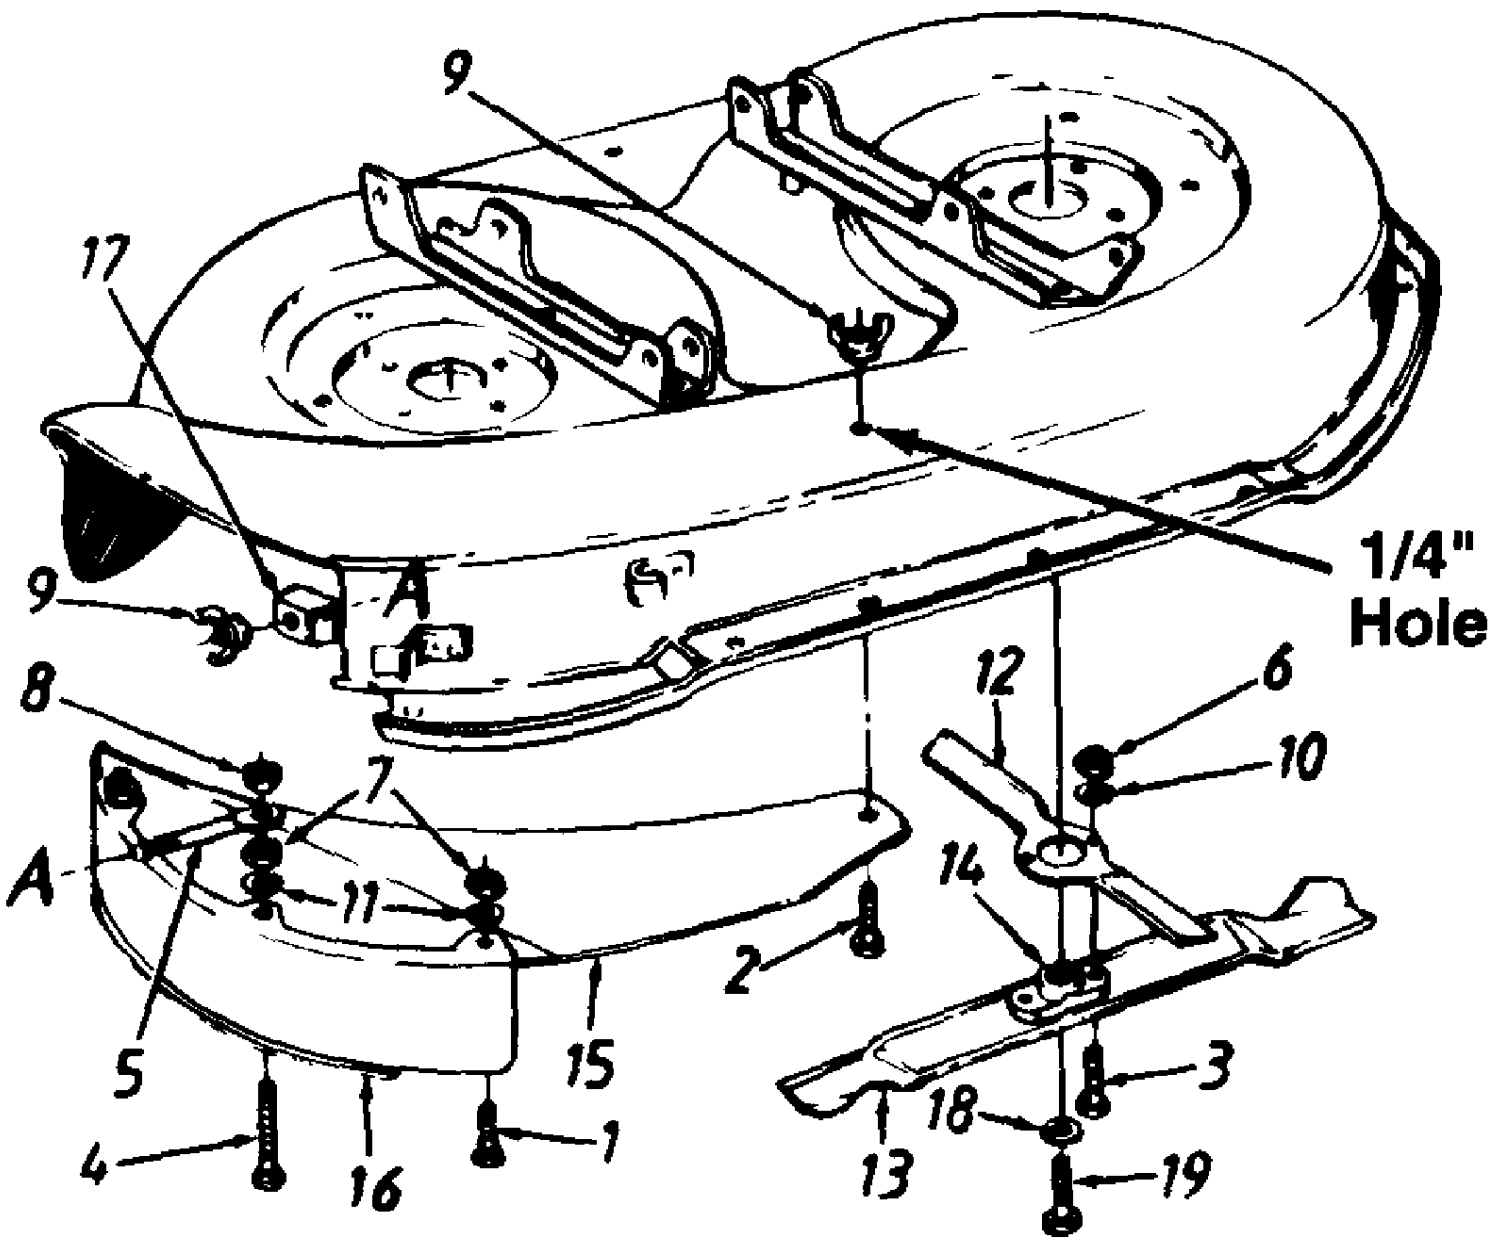

Ref #	Part Number	Qty	Description
1	710-0134	2	Carriage Bolt 1/4-20 x .62" Lg.
2	710-0258	1	Hex Bolt 1/4-20 x .62" Lg.
3	710-3029	4	Hex Bolt 7/16-20 x 1.25" Lg. (Gr. 5)
4	710-0932	1	Carriage Bolt 1/4-20 x 1" Lg.
5	711-0957	1	Retaining Bolt
6	712-0378	4	Hex Nut 7/16-20 Thd.
7	712-0287	3	Hex Nut 1/4-20 Thd.
8	712-0291	1	Hex L-Nut 1/4-20 Thd.
9	712-0397	2	Wing Nut
10	736-0171	4	L-Wash. 7/16" I.D.
11	736-0329	3	L-Wash, 1/4" I.D.
12	742-0539	2	Mulching Blade 12.5"
13	742-0537	2	Mulching Blade 19.38" For model (096)
	742-0538	2	Mulching Blade 21.2" For model (097)
14	748-0365	2	Blade Adapter
15	783-0024	1	Top Mulching Baffle For model (096)
	783-0026	1	Top Mulching Baffle For model (097)
16	783-0025	1	Side Mulching Baffle For model (096)
	783-0027	1	Side Mulching Baffle For model (097)
17	783-0028	1	Locking Bracket
18	736-0217	2	L-Wash. 3/8" I.D.
19	710-1039	2	Hex Bolt 3/8-24 x 1" Lg.(Gr. 8)