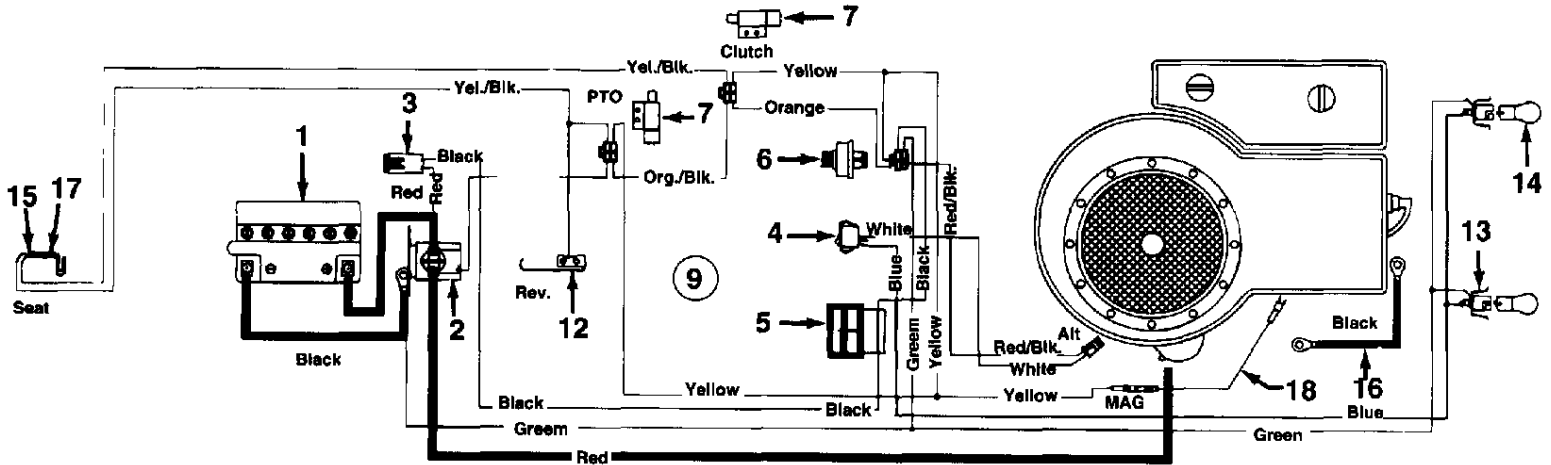

Ref #	Part Number	Qty	Description
1	725-1635		Battery
2	725-1426		Solenoid
3	725-1625		Fuse 7.5 Amps
4	725-0634		Light Switch (Optional)
5	725-0925		Ammeter (Optional)
6	725-0267		Ignition Switch
7	725-1657		Safety Switch (Clutch) New Part
9	629-0201		Wire Harness w/o Ammeter
	629-0203		Wire Harness w/Ammeter
12	725-1643		Safety Switch (Reverse)
13	725-1649		Socket (Styles 0, 5)
	725-1650		Socket (Styles 8, 9)
	725-1651		Socket (Styles 1, 3, 7)
14	725-0963		Bulb (Headlight)
15	725-1303		Safety Switch (Seat)
16	725-0980		Ground Wire 7.5" Lg.
17	725-1439		Safety Switch (Seat)
18	629-0207		Harness Adaptor New Part