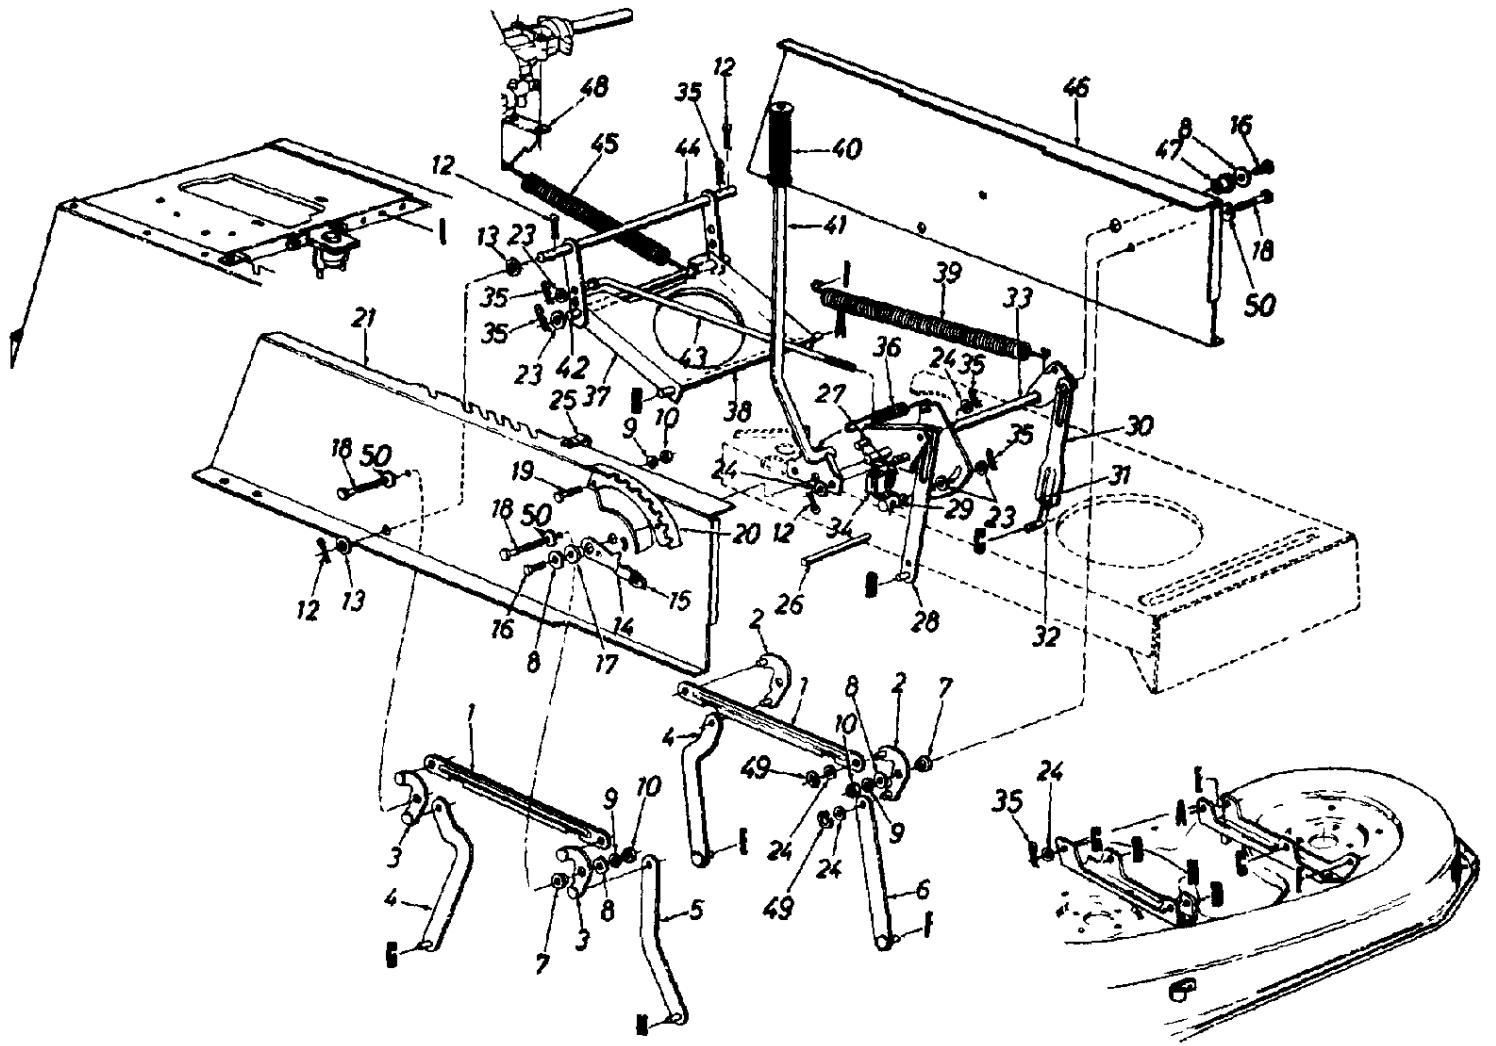

Ref #	Part Number	Qty	Description
3	17600A		42" Deck Ass'y.
	813-06119		42" Deck Ass'y. Comp.
4	17664		Belt Guard Deck
6	710-0152		Hex Bolt 3/8-24 x 1.0" Lg.
7	710-0599		Hex Wash. Hd. TT-Tap Scr. 1/4-20 x .5" Lg.
8	710-0258		Hex Bolt 1/4-20 x .62"
9	710-0888		Hex Bolt Special 5/16-24 x 1.0"
10	711-0792		Hinge Pin
11	712-0123		Hex Nut 5/16-24 Thd.
13	712-0181		Hex Top L-Nut 3/8-16 Thd.
14	712-0287		Hex Nut 1/4-20 Thd.
17	734-0973		Deck Wheel - 5"
18	736-0105		Bell-Wash .40" I.D. x .88" O D.
19	736-0119		L-Wash. 5/16" I.D.
20	736-0217		L-Wash. 3/8" I.D. - H.D.
22	738-0373		Shld. Bolt .498" Dia. x 1.53"
23	742-0499A		High-Lift Blade
25	748-0300		Blade Adapter
26	754-0371A		V-Belt
27	736-0270		Bell-Wash. 1/4" I.D.
28	09322		Brake Disc
33	710-0157		Hex Bolt 5/16-24 x .75" Lg.
35	712-0318		Hex Jam Nut 5/8-18 Thd.
37	736-0158		L-Wash. 5/8" I.D.
39	717-0906		Blade Spindle Ass'y. Comp.
42	756-0556		5.5" Dia. Pulley
52	703-1693		Hinge Mtg. Brkt.
53	732-0602		Torsion Spring
54	726-0106		Push Nut
55	731-1032		Chute Ass'y. Comp. (Incl. Ref. 10, 52, 53, 54, 55)
56	710-0157		Hex Bolt 5/16-24 x .75" Lg.
57	17493A		Deck Hanger Channel
58	736-0242		Bell-Wash .345" I.D. x .88"
59	710-0167		Carr. Bolt 1/4-20 x .5" Lg.
60	17861A		Deck Skirt Ext.- Long
61	17961		Deck Skirt Ext.- Short
62	712-0271		Hex Sems Nut 1/4-20 Thd.