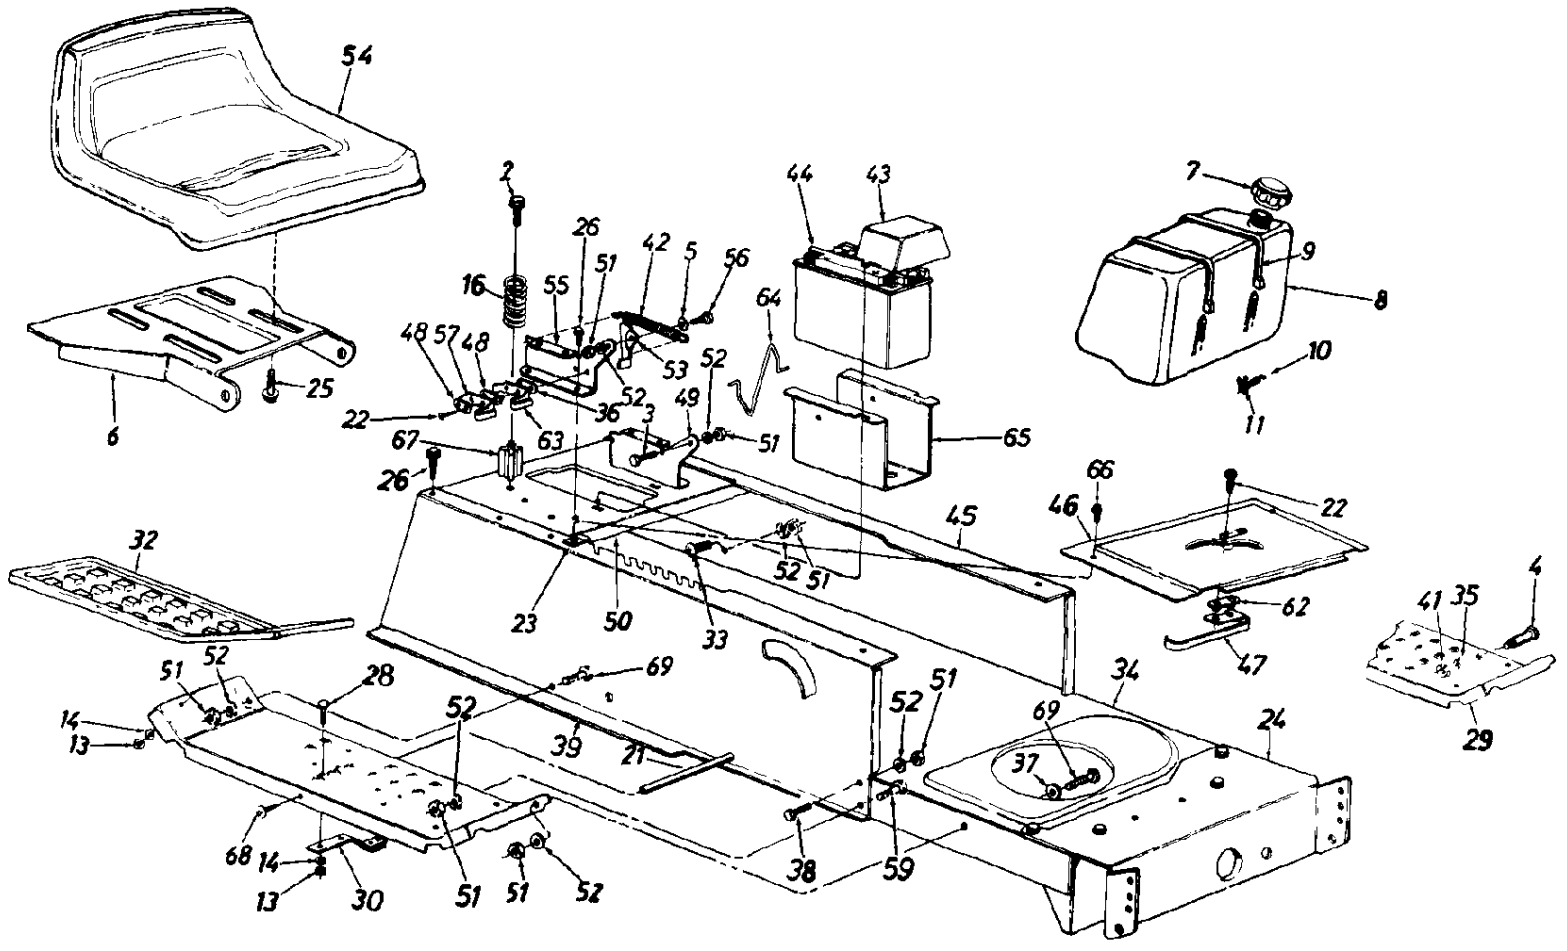

Ref #	Part Number	Qty	Description
2	710-1208		Hex Wash. Hd. Tap Scr. 5/16-18 x 3.25" Lg.
3	738-0155		Shld. Bolt .437" Dia. x .162" Lg.
4	738-0145		Shld. Bolt .50" Dia. x .84" Lg.
5	736-0141		Spr-Wash .445" I.D. x .75
6	783-0039		Seat Pivot Bracket
7	751-0603		Fuel Cap
8	751-0553		Fuel Tank (12.5 W.P. & Smaller)
	751-0555		Fuel Tank (13 H.P. & Larger)
9	726-0209		Tie Strap
10	751-0535-15		Fuel Line
11	726-0205		Hose Clamp
13	712-0287		Hex Nut 1/4-20 Thd.
14	736-0329		L-Wash. 1/4" I.D.
16	732-0735		Compression Spring New Part
21	738-0526		Running Board Rod
22	710-0227		Hex Wash. Hd. AB-Tap Scr. #8 x .50" Lg.
23	726-0139		Speed Nut #102
24	783-0041		Front Pivot Brkt.
25	710-0623		Hex Tap Scr. 3/8-16 x .75"
26	710-0726		Hex Wash. Hd. AB-Tap Scr. 5/16 x .75" Lg.
28	710-0134		Carriage Bolt 1/4-20 x .62"
29	17770A		Running Board (R.H. & L.H.)
30	761-0168A		Blade Brake Ass'y.
32	731-0909		Rubber Foot Pad - L.H. Optional Parts
	731-0910		Rubber Foot Pad - R.H. Optional Parts
	723-0422		Abrasive Foot Pad Optional Parts
33	710-0323		Truss Mach. Scr. 5/16-18 x .75" Lg
34	683-0065		Lower Frame New Part
35	736-0169		L-Wash. 3/8" I.D.
36	726-0278		Insulator Boss Plate
37	736-0264		FI-Wash .344" I.D. x .625" O.D.
38	710-0118		Hex Bolt 5/16-18 x .75" Lg.
39	783-0042		Upper Frame - R.H. New Part
41	712-0798		Hex Nut 3/8-16 Thd.
42	732-0581B		Extension Spring 5.31" Lg.
43	731-1200		Battery Cover
44	725-1635		12-V Battery
45	783-0043		Upper Frame - L.H. New Part
46			Shift Cover See "Lawn Tractors Style 0" through "Lawn Tractors Style 9" illustrations and parts lists.
47	725-1643		Reverse Safety Switch
48	726-0279		Insulator Plate
49	17951		Seat Pivot Brkt. Support - L.H.
50	17953		Hitch Plate
51	712-0267		Hex Nut 5/16-18 Thd.
52	736-0119		L-Wash. 5/16" I.D.
53	17239A		Seat Lift Brkt.
54	757-0363		Seat 8-7/8" High
	757-0364		Seat 8-7/8" High (Yellow)
	757-0360		Seat 10-5/8" High
	757-0365		Seat 10-5/8" High (Yellow)
	757-0350		Seat 14-1/4" High
	757-0372		Seat 14-1/4" High (Yellow)