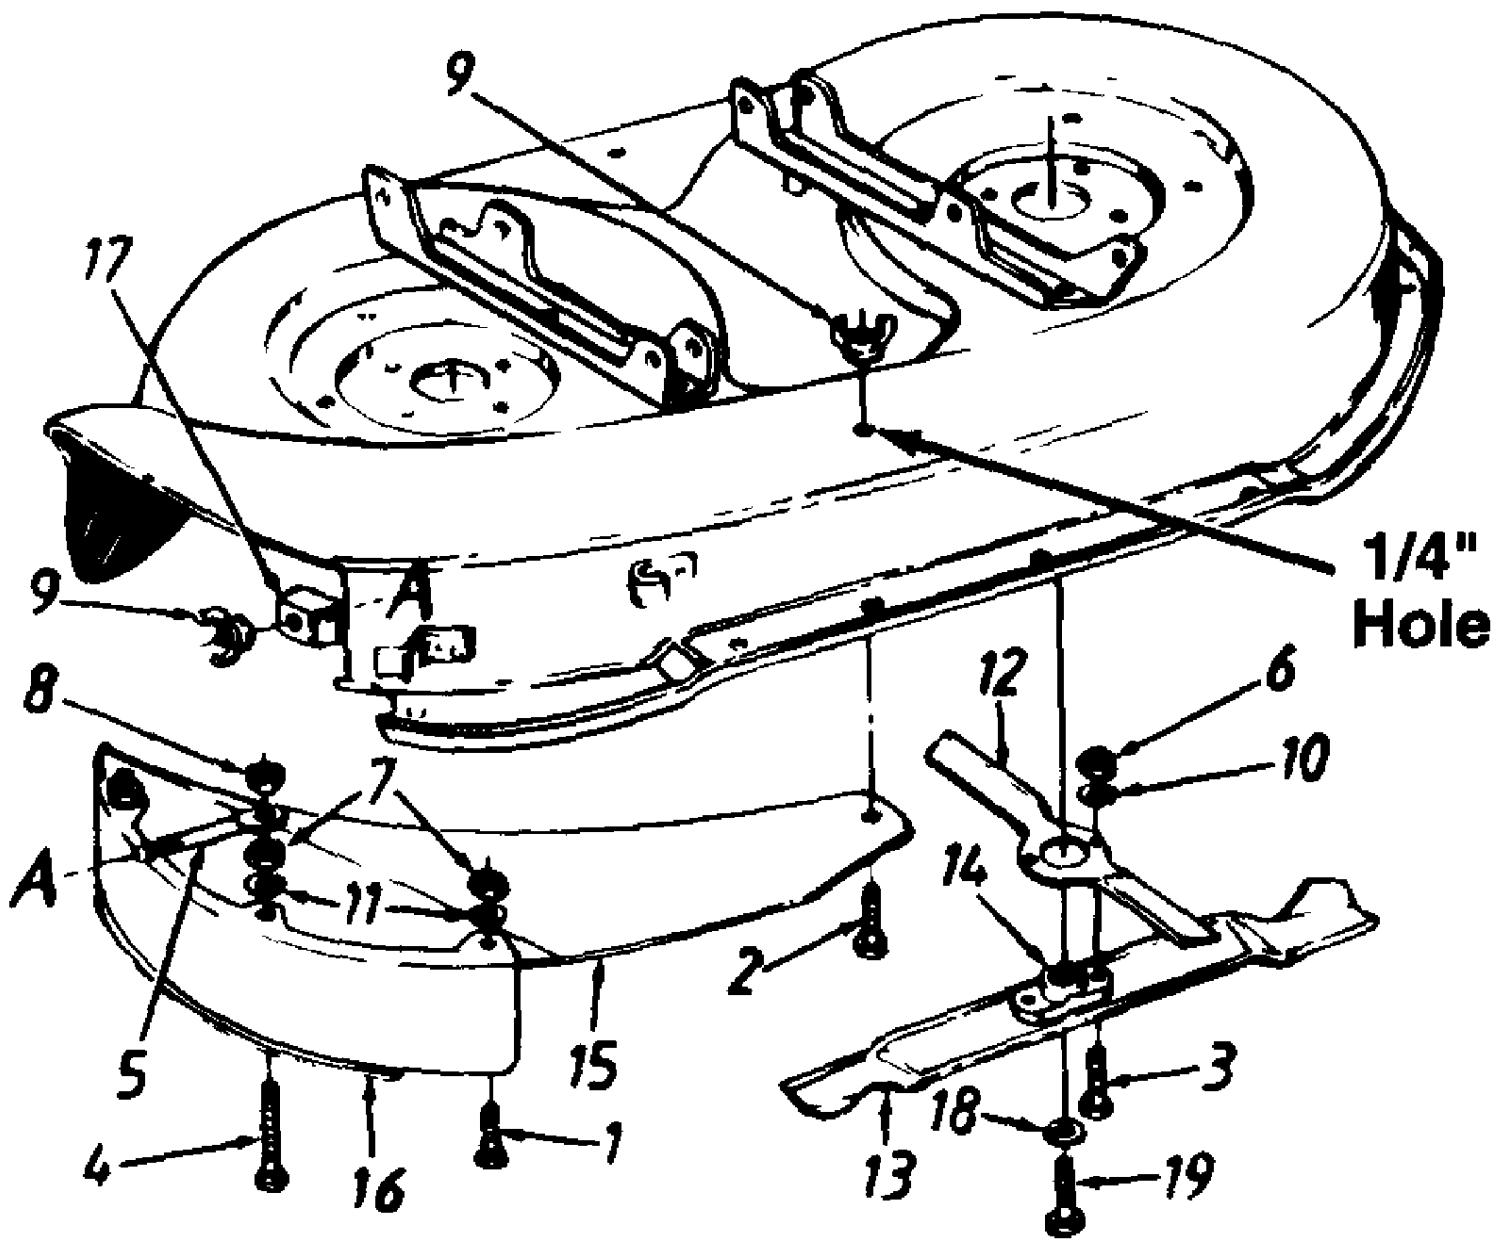

Mulching Kits

Ref #	Part Number	Qty	Description
1	710-0134	2	Carriage Bolt 1/4-20 x .62" Lg.
2	710-0258	1	Hex Bolt 1/4-20 x .62" Lg.
3	710-3029	4	Hex Bolt 7/16-20 x 1.25" Lg. (Gr. 5)
4	710-0932	1	Carriage Bolt 1/4-20 x 1" Lg.
5	711-0957	1	Retaining Bolt
6	712-0378	4	Hex Nut 7/16-20 Thd.
7	712-0287	3	Hex Nut 1/4-20 Thd.
8	712-0291	1	Hex L-Nut 1/4-20 Thd.
9	712-0397	2	Wing Nut
10	736-0171	4	L-Wash. 7/16" I.D.
11	736-0329	3	L-Wash, 1/4" I.D.
12	742-0539	2	Mulching Blade 12.5"
13	742-0537	2	Mulching Blade 19.38" For model (096)
	742-0538	2	Mulching Blade 21.2" For model (097)
14	748-0365	2	Blade Adapter
15	783-0024	1	Top Mulching Baffle For model (096)
	783-0026	1	Top Mulching Baffle For model (097)
16	783-0025	1	Side Mulching Baffle For model (096)
	783-0027	1	Side Mulching Baffle For model (097)
17	783-0028	1	Locking Bracket
18	736-0217	2	L-Wash. 3/8" I.D.
19	710-1039	2	Hex Bolt 3/8-24 x 1" Lg.(Gr. 8)