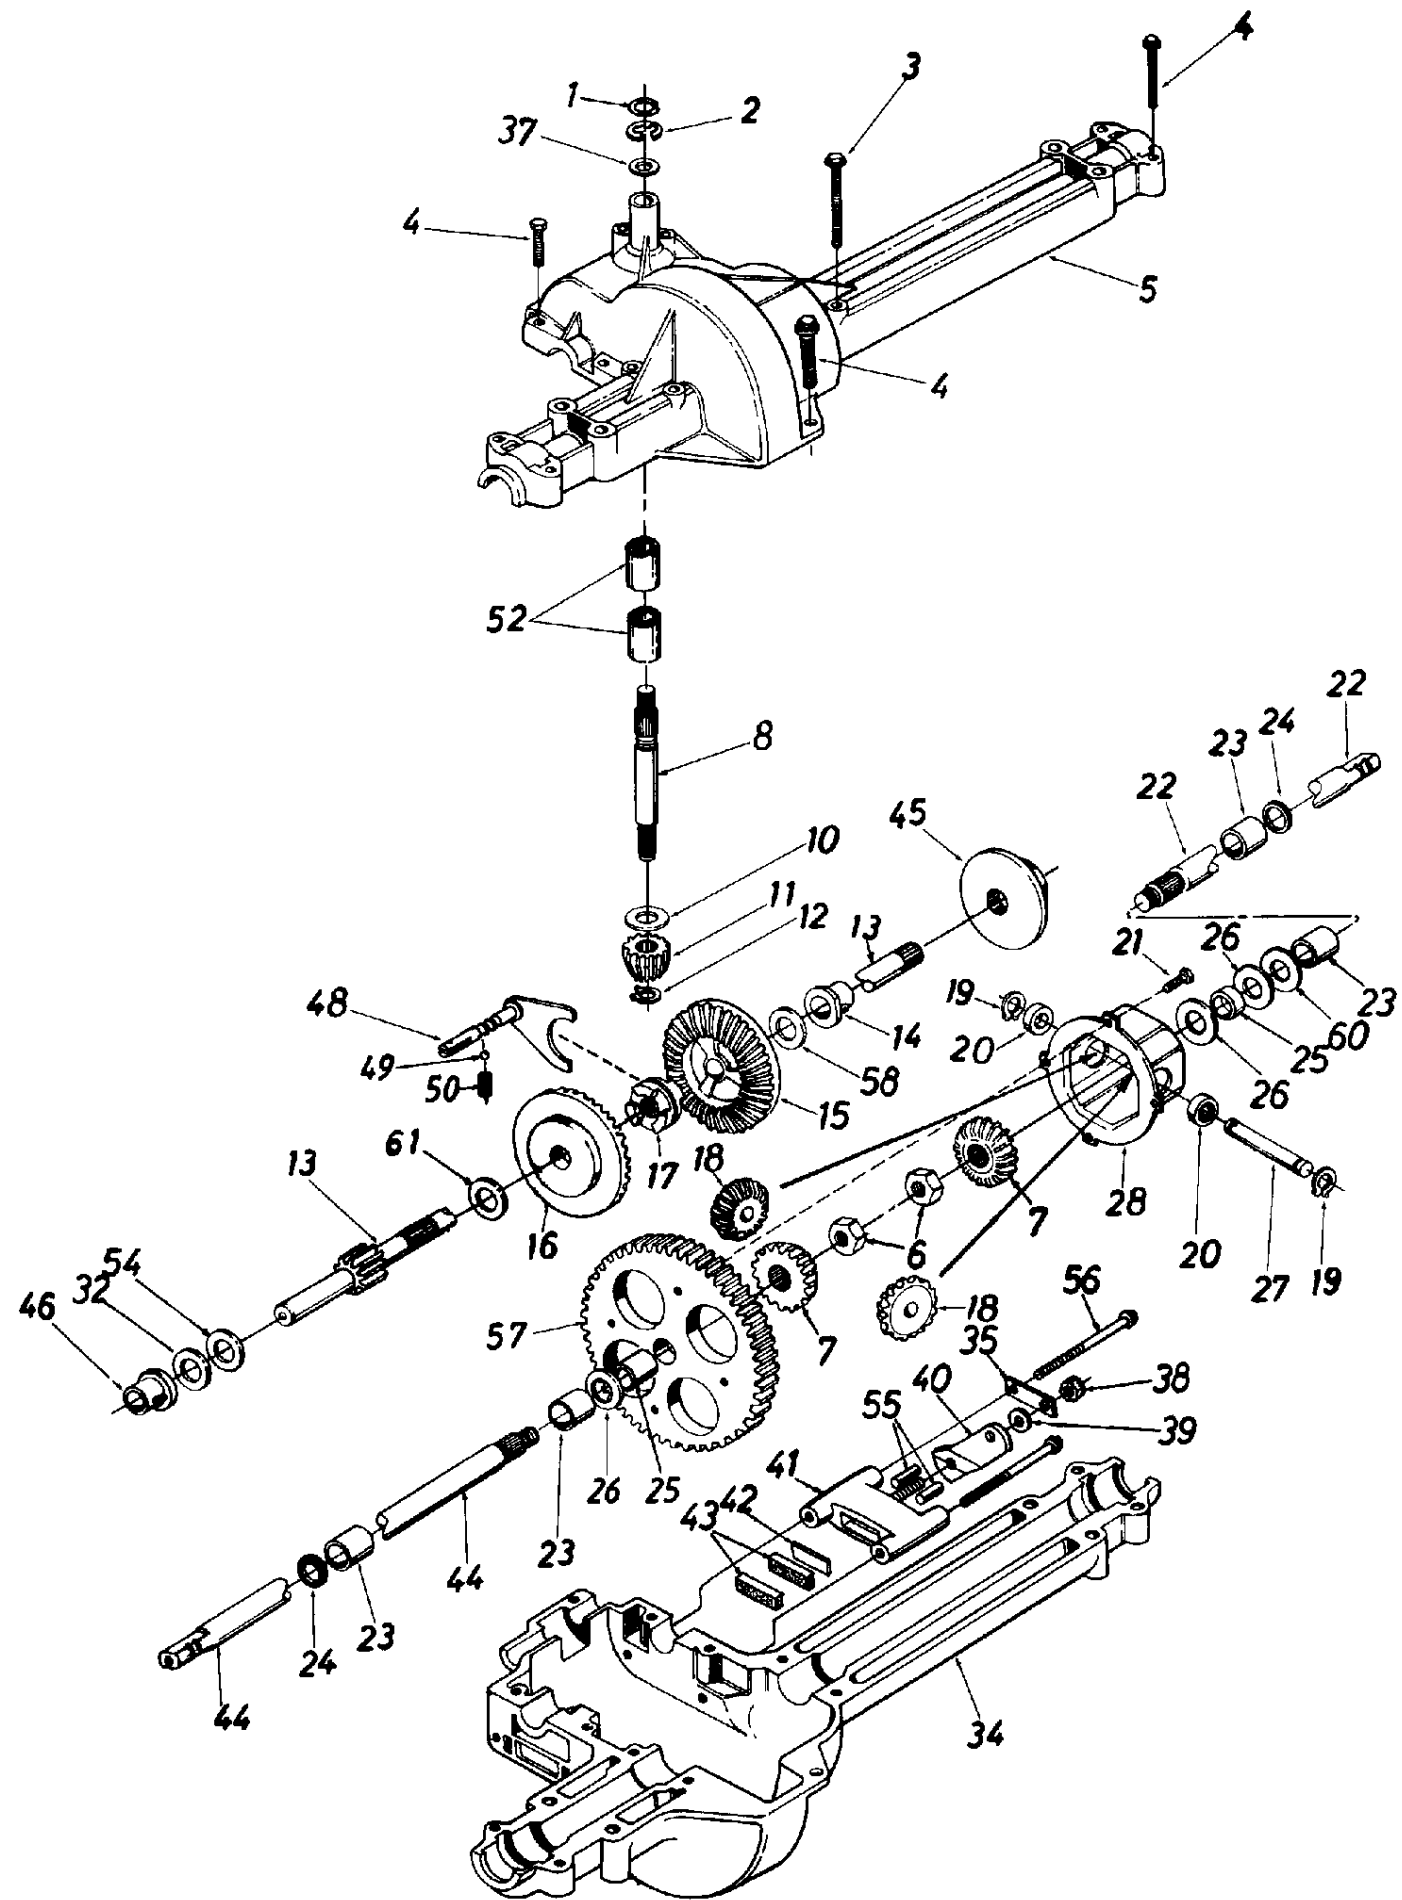

Transaxle Assembly

Ref #	Part Number	Qty	Description
	918-0163B	1	Transaxle Complete
1	732-0614		Wire Ring
2	716-0231		"E" - Ring
3	710-1026		Hex Wash. TT-Tap Scr. 1/4-20 x 1.75" Lg.
4	710-0809		Hex Tap Scr. 1/4-20 x 1.25" Lg.
5	719-0314		Upper Housing
6	712-0200A		Hex Jam Nut 1/2-20 Thd.
7	717-1019		Miter Gear
8	711-0861		Input Shaft
10	736-0335		Thrust Washer 5/8" I.D. x 1.25" O.D.
11	717-0633		Pinion Input 14T
12	716-0171		Retaining Ring
13	711-1003		Drive Shaft - R.H. Brake New Part
14	741-0336		Flange Brg. 5/8" I.D. x 3/4" Lg
15	717-1362		Bevel Gear 42T Small I.D.
16	717-1363		Bevel Gear 42T Large I.D.
17	718-0228		Clutch Collar
18	717-1020		Miter Gear 15T (H.D.)
19	716-0184		Snap Ring
20	741-0589		Thrust Bearing
21	710-0862A		Pan Head Scr. 1/4-20 x .50" Lg. w/Patch
22	717-0537		Axle R.H.
23	741-0340		Sleeve Bearing 3/4" I.D. x 1.0" Lg.
24	721-0179		Oil Seal 3/4" I.D.
25	750-0767		Axle Spacer
26	736-0445		FI-Wash .760" I.D. x 1.5" O D.
27	711-0918		Cross Shaft
28	717-1252		Differential Can Ass'y.
32			Washer
	736-0495		Thrust Wash. 5/8" I.D. x 1" O.D. x .025" Thk.
	736-0336		FI-Wash. 5/8" I.D. x 1" O.D. x .030" Thk.
	736-0494		Thrust Wash. 5/8" I.D. x 1" O.D. x .035" Thk.
	736-0337		FI-Wash. 5/8" I.D. x 1" O.D. x .040" Thk.
34	719-0313		Lower Housing
35	718-0150		Anti-Rotation Brkt.
37			Washer
	736-0349		FI-Wash. 5/8" I.D. x 1" O.D. x .020" Thk.
	736-0336		FI-Wash. 5/8" I.D. x 1" O.D. x .030" Thk.
	736-0337		FI-Wash. 5/8" I.D. x 1" O.D. x .040" Thk.
38	712-0273		Hex Nut 5/16-24 Thd.
39	736-0371		FI-Wash .344" I.D. x .875" O.D.
40	717-0700		Actuating Arm
41	761-0198		Brake Yoke
42	717-0682		Puck Plate
43	717-0678		Brake Puck
44	717-0536		Axle L.H.
45	761-0202		Brake Disc
46	741-0337		Flange Bearing 5/8" I.D. x 15/16" Lg.
48	611-0011		Shift Fork Ass'y.
49	741-0862		Ball Detent .250" Dia.
50	732-0863		Spring Detent
52	741-0335		Needle Brg. 5/8" I.D. x 1/2" Lg.
54	736-0349		FI-Wash. 5/8" I.D. x 1" O.D. x .020 Thk.
55	741-0343		Actuating Pin 5/16" Dia.
56	710-1206		Hex Wash Hd. Self-Tap Scr. 1/4-20 Thd.
57	717-1364		Differential Gear 58T