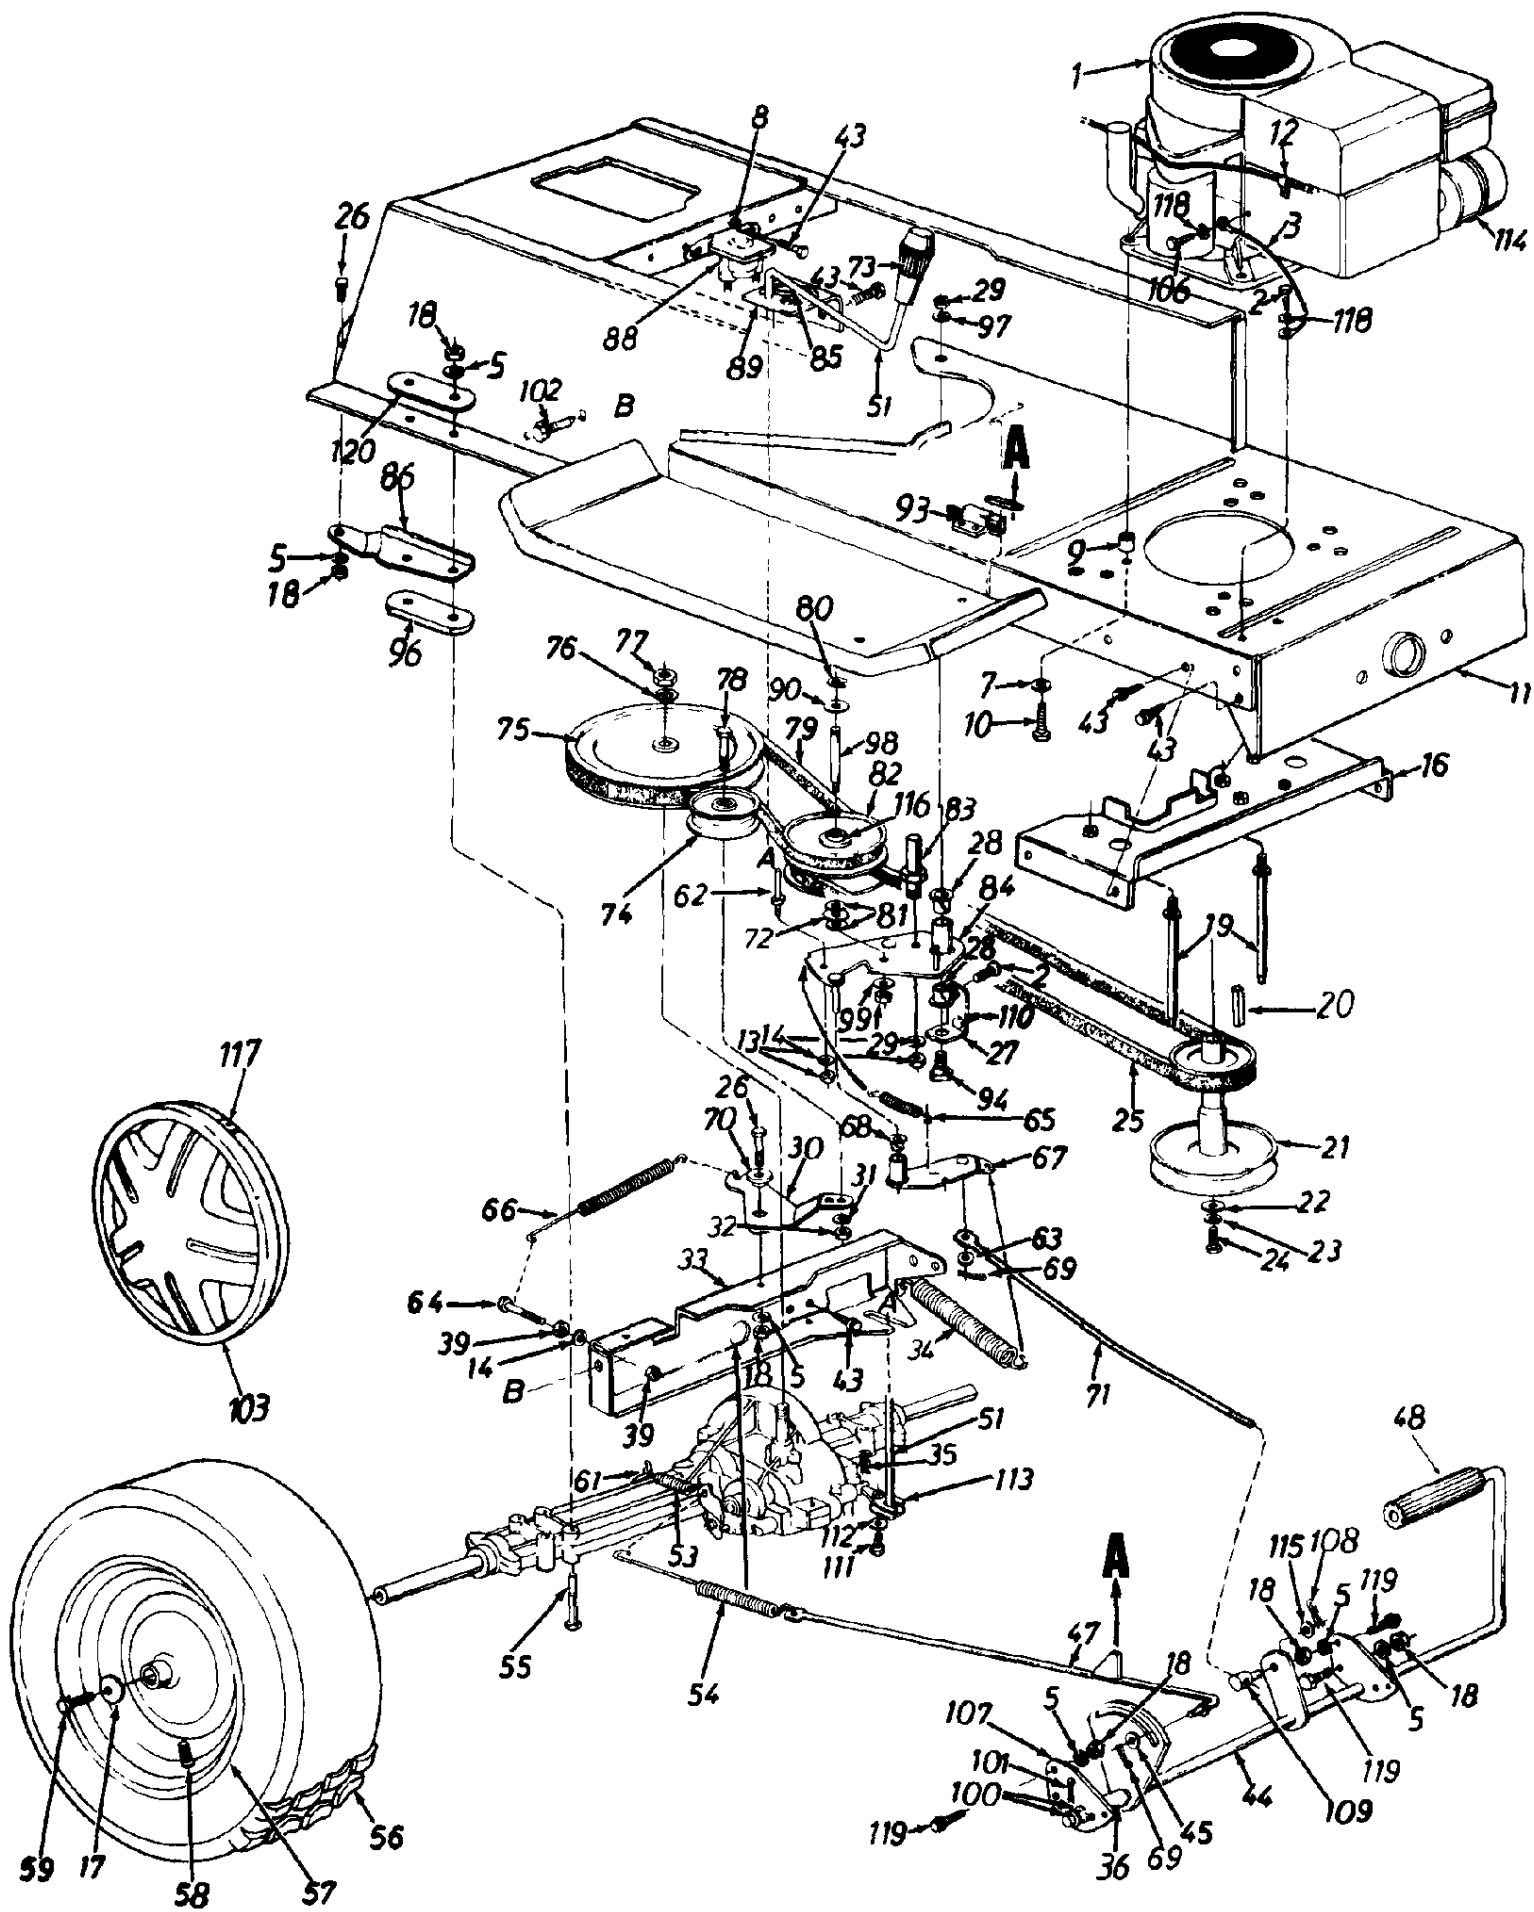

Wheels, Rear/Drive/Frame, Lower/Pedal Assembly

Wheels, Rear/Drive/Frame, Lower/Pedal Assembly

Ref #	Part Number	Qty	Description
	1		Engine
2	710-0726		Hex Wash. AB-Tap Scr. 5/16" x .75"
3	725-0980		Electric Ground Wire
5	736-0119		L-Wash. 5/16" I.D.
7	736-0247		Fl-Wash .406" I.D. x 1.25"
9	750-0965		Spacer
8	736-0222		Ext. L-Wash. 1/4" I.D.
10	710-1007		Hex Tap Scr. 3/8-16 x 1.5" Lg.
11	683-0065		Lower Frame Ass'y. New Part
12	726-0235		Speed Clip
13	712-0287		Hex Nut 1/4-20 Thd.
14	736-0329		L-Wash. 1/4" I.D.
16	17893A		Belt Guard Brkt. Ass'y. New Part
17	736-0242		Bell-Wash .345" I.D. x .88"
18	712-0267		Hex Nut 5/16-18 Thd.
19	711-0986		Belt Guard Stud 3.6" Lg.
20	714-0114		Sq. Key 1/4" x 1/4" x 2.00"
21	756-0488		Engine Pulley
22	736-0322		Fl-Wash. 7/16" I.D. x 1.25"
23	736-0171		L-Wash. 7/16" I.D.
24	710-0757		Hex Bolt 7/16-20 x 1.50" Lg.
25	754-0280		Variable-Speed Belt
26	710-0118		Hex Bolt 5/16-18 x .75" Lg.
27	17963		Bearing Shaft Bracket Ass'y.
28	741-0591		Flanged Nyliner Brg .63" I.D. x .6" Lg.
29	712-0241		Hex Nut 3/8-24 Thd.
30	17643		Idler Bracket (Used w/20" Wheels w/o 46" Deck)
	17694		Idler Bracket (Used w/18" Wheels or 46" Deck)
31	736-0169		L-Wash. 3/8" I.D.
32	712-0241		Hex Nut 3/8-24 Thd.
33	17629A		Transaxle Support Brkt.
34	732-0556		Ext. Spring .94" O.D. x 7.58"
35	714-0149B		Inter. Cott-Pin
36	750-0802		Spacer .63" I.O.
39	712-0138		Hex Nut 1/4-28 Thd.
43	710-0599		Hex Wash. Hd. S-Tap Scr. 1/4-20 x .50" Lg.
44	17715B		Clutch/Brake Pedal Ass'y.
45	736-0264		Fl-Wash .344" I.D. x .62"
47	17686A		Brake Rod Ass'y.
48	735-0196		Foot Pad
51	17705		Shift Lever Ass'y.
53	732-0264		Ext. Spring .38" O.D. x 2.5"
54	732-0413		Ext. Spring 7.08" (Used w/20" Wheels w/o 46" Deck)
	732-0642		Ext. Spring 7.33" (Used w/18" Wheels or 46" Deck)
55	710-1068		Hex Bolt 5/16-18 x 3.5" Lg. (Used w/18" Wheels or 46" Deck)
	710-0189		Hex Bolt 5/16-18 x 3" Lg. (Used w/20" Wheels w/o 46" Deck)
56			Wheel Ass'y. Comp.
	734-0817		Wheel Ass'y. Comp. 18" x 9.50"
	734-0448		Tire Only
	634-0070		Rim Only
	734-0592		Wheel Ass'y. Comp. 18" x 6.50"
	734-0294		Tire Only
	634-0069		Rim Only