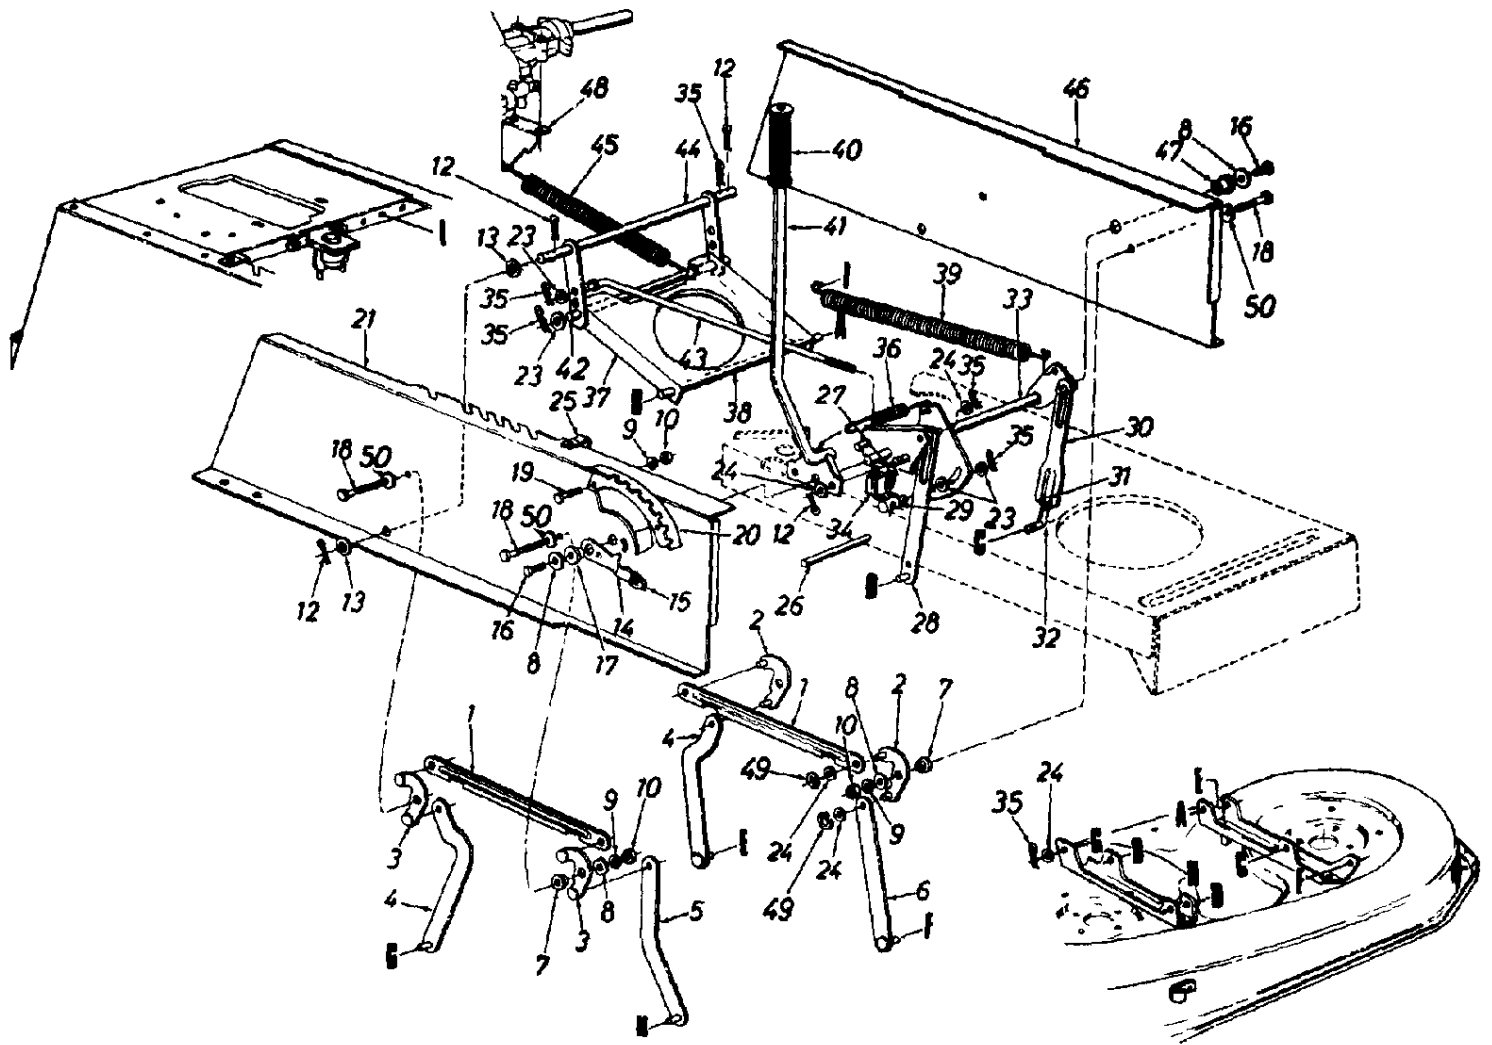

Deck Lift & Hanger Assembly

Deck Lift & Hanger Assembly

Ref #	Part Number	Qty	Description
1	783-0103		Connecting Rod
2	683-0029		Pivot Link Ass'y.- L.H.
3	683-0028		Pivot Link Ass'y.- R.H. (Uses "E"-Ring)
4	17710		Deck Hanger Link Ass'y.
5	14800A		Deck Hanger Link Ass'y.
6	14804A		Deck Hanger Link Ass'y.
7	748-0331		Shld. Spacer .318" I.D.
8	736-0264		FI-Wash .344" I.D. x .62" O.D.
9	736-0119		L-Wash. 5/16" I.D.
10	712-0267		Hex Nut 5/16-18 Thd.
12	714-0470		Cotter Pin 1/8" Dia.
13	736-0256		FI-Wash .635" I.D. x 1.0" O.D.
14	683-0003		Height Adj. Stop Lever Ass'y. (Incl. Ref. 15), Optional
15	08540		Knob Optional
16	710-0604		Hex Wash. TT-Tap Scr. 5/16-18 x .75" Lg.
17	748-0176		Flange Brg .63" I.D. Optional
18	710-1238		Hex Wash. Hd. Scr. 5/16-18 x .875" Lg.
19	710-0118		Hex Bolt 5/16-18 x .75" Lg.
20	17730		Index Brkt.
21	783-0042		Upper Frame - R.H. New Part
23	736-0267		FI-Wash .385" I.D. x .87" O.D.
24	736-0160		FI-Wash .531" I.D. x .93" O.D.
25	726-0272		Clamp
26	738-0526		Running Board Rod
27	710-3007		Hex Wash. Hd. Tap Scr,
28	14802A		Link Deck Lift Ass'y.
29	711-0723A		Adj. Ferrule 3/8-24 Thd
30	17712		Adj. Deck Lift Link
31	712-3066		Hex Nut 1/2-20 Thd. (Gr. 5)
32	711-0841		Lift Link Adjuster
33	17637A		Lift Shaft Ass'y.
34	725-0803C		Safety Switch (Deck)
35	714-0145		Inter. Cotter Pin 3/8" Dia.
36	732-0637		Extension Spring
37	17636B		Stabilizer Bracket
38	738-0670		Shaft 1/2" Dia. x 10.28" Lg.
39	732-0638		Extension Spring
40	720-0233		Grip (Lift Handle)
41	17675		Deck Lift Handle Ass'y
42	738-0669		Shaft 3/8" Dia. x 9 3/4" Lg.
43	747-0598		Disengagement Rod
44	17624		Stabilizer Shaft Ass'y
45	732-0556		Extension Spring 7.58" Lg
46	783-0043		Upper Frame - L H New Part
47	741-0313		Flange Brg. .632" I.D.
48	17128		Spring Retainer Brkt
49	716-0104		"E"-Ring
50	736-0425		Bell-Wash 3/25" I.D.