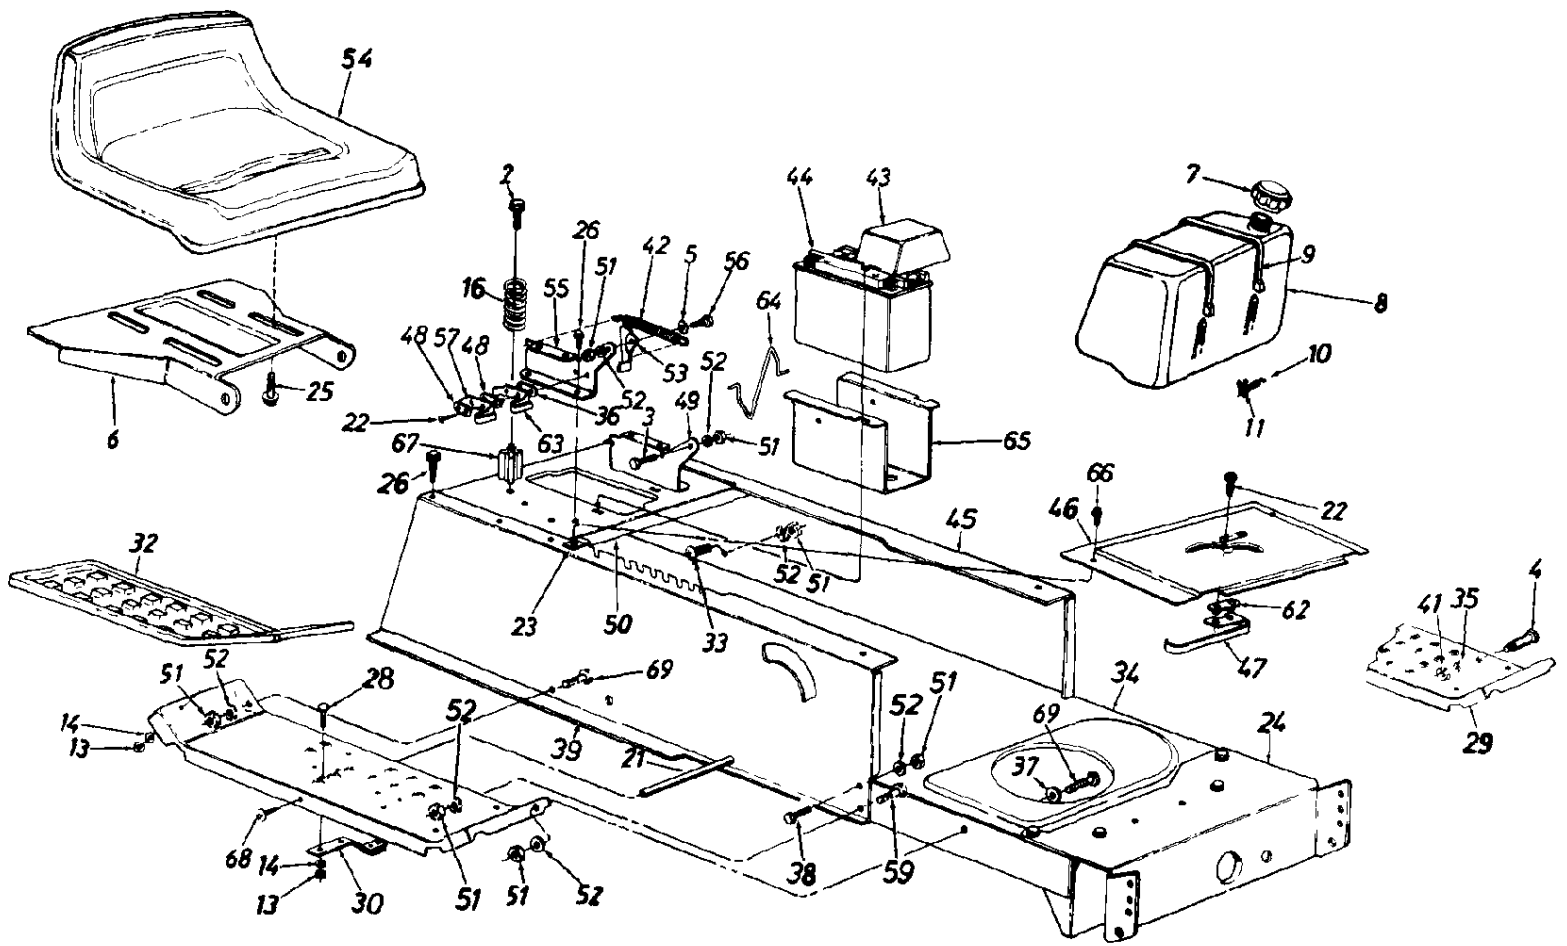

Seat/Frame, Upper/Fuel Tank/Battery

Seat/Frame, Upper/Fuel Tank/Battery

Ref #	Part Number	Qty	Description
2	710-1208		Hex Wash. Hd. Tap Scr. 5/16-18 x 3.25" Lg.
3	738-0155		Shld. Bolt .437" Dia. x .162"
4	738-0145		Shld. Bolt .50" Dia. x .84"
5	736-0141		Spr-Wash .445" I.D. x .75
6	783-0039		Seat Pivot Bracket
7	751-0603		Fuel Cap
8	751-0553		Fuel Tank (12.5 W.P. & Smaller)
	751-0555		Fuel Tank (13 H.P. & Larger)
9	726-0209		Tie Strap
10	751-0535-15		Fuel Line
11	726-0205		Hose Clamp
13	712-0287		Hex Nut 1/4-20 Thd.
14	736-0329		L-Wash. 1/4" I.D.
16	732-0735		Compression Spring New Part
21	738-0526		Running Board Rod
22	710-0227		Hex Wash. Hd. AB-Tap Scr. #8 x .50" Lg.
23	726-0139		Speed Nut #102
24	783-0041		Front Pivot Brkt.
25	710-0623		Hex Tap Scr. 3/8-16 x .75"
26	710-0726		Hex Wash. Hd. AB-Tap Scr. 5/16 x .75" Lg.
28	710-0134		Carriage Bolt 1/4-20 x .62"
29	17770A		Running Board (R.H. & L.H.)
30	761-0168A		Blade Brake Ass'y.
32	731-0909		Rubber Foot Pad - L.H. Optional Parts
	731-0910		Rubber Foot Pad - R.H. Optional Parts
	723-0422		Abrasive Foot Pad Optional Parts
33	710-0323		Truss Mach. Scr. 5/16-18 x .75" Lg
34	683-0065		Lower Frame New Part
35	736-0169		L-Wash. 3/8" I.D.
36	726-0278		Insulator Boss Plate
37	736-0264		FI-Wash .344" I.D. x .625" O.D.
38	710-0118		Hex Bolt 5/16-18 x .75" Lg.
39	783-0042		Upper Frame - R.H. New Part
41	712-0798		Hex Nut 3/8-16 Thd.
42	732-0581B		Extension Spring 5.31" Lg.
43	731-1200		Battery Cover
44	725-1635		12-V Battery
45	783-0043		Upper Frame - L.H. New Part
46			Shift Cover See "Lawn Tractors Style 0" through "Lawn Tractors Style 9" illustrations and parts lists.
47	725-1643		Reverse Safety Switch
48	726-0279		Insulator Plate
49	17951		Seat Pivot Brkt. Support - L.H.
50	17953		Hitch Plate
51	712-0267		Hex Nut 5/16-18 Thd.
52	736-0119		L-Wash. 5/16" I.D.
53	17239A		Seat Lift Brkt.
54	757-0363		Seat 8-7/8" High
	757-0364		Seat 8-7/8" High (Yellow)
	757-0360		Seat 10-5/8" High
	757-0365		Seat 10-5/8" High (Yellow)
	757-0350		Seat 14-1/4" High
	757-0372		Seat 14-1/4" High (Yellow)
55	17950		Seat Pivot Brkt. Support - R.H.
56	738-0296		Shld. Bolt .437" Dia. x .268"