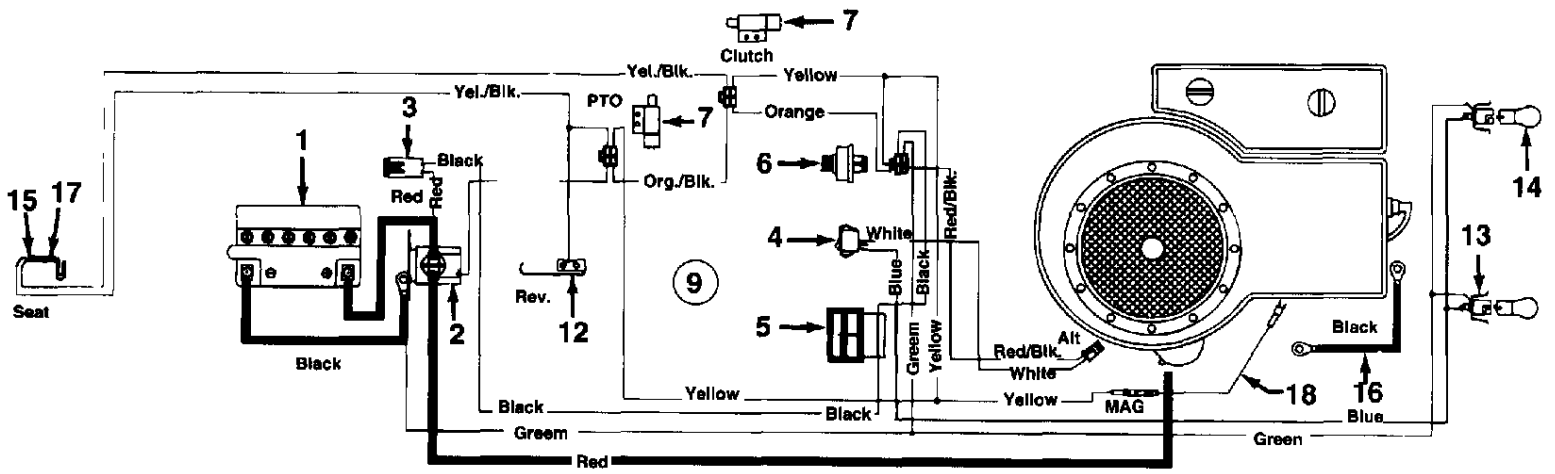

Electrical/Switches

Ref #	Part Number	Qty	Description
1	725-1635		Battery
2	725-1426		Solenoid
3	725-1625		Fuse 7.5 Amps
4	725-0634		Light Switch (Optional)
5	725-0925		Ammeter (Optional)
6	725-0267		Ignition Switch
7	725-1657		Safety Switch (Clutch) New Part
9	629-0201		Wire Harness w/o Ammeter
	629-0203		Wire Harness w/Ammeter
12	725-1643		Safety Switch (Reverse)
13	725-1649		Socket (Styles 0, 5)
	725-1650		Socket (Styles 8, 9)
	725-1651		Socket (Styles 1, 3, 7)
14	725-0963		Bulb (Headlight)
15	725-1303		Safety Switch (Seat)
16	725-0980		Ground Wire 7.5" Lg.
17	725-1439		Safety Switch (Seat)
18	629-0207		Harness Adaptor New Part