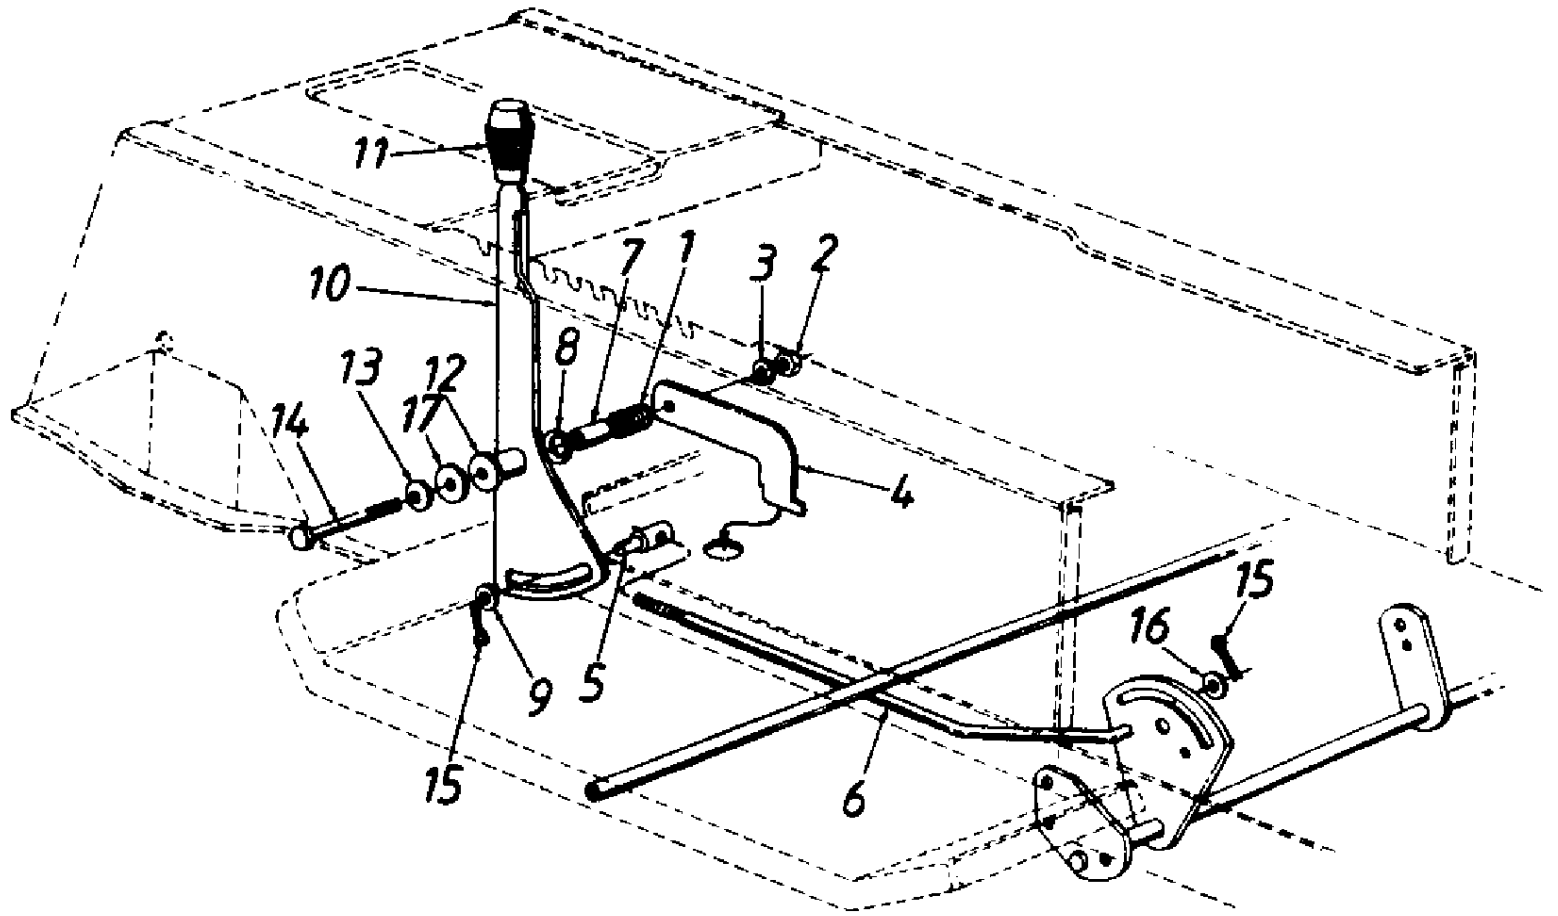

Speed Control Lever

Ref #	Part Number	Qty	Description
1	732-0645		Compression Spring
2	712-0267		Hex Nut 5/16-18 Thd.
3	736-0119		L-Wash. 5/16" I.D.
4	17956		Shift Lever Support
5	711-0198		Ferrule 3/8-24 Thd.
6	747-0787		Speed Control Rod
7	750-0662		Spacer 1.56" Lg.
8	736-0253		Bell-Wash .505" I.D. x 1"
9	736-0300		FI-Wash .385" I.D. x .87"
10	17888A		Speed Selector Lever
11	720-0232		Shift Knob
12	750-0913		Spacer 1.46" Lg.
13	736-0242		Bell-Wash .345" I.D. x .88"
14	710-3056		Hex Bolt 5/16-18 x 3.25" Lg.
15	714-0111		Cotter Pin 3/32" Dia. x 1"
16	736-0226		FI-Wash .469" I.D. x .88"
17	736-0418A		FI-Wash .34" I.D. x 2.25"