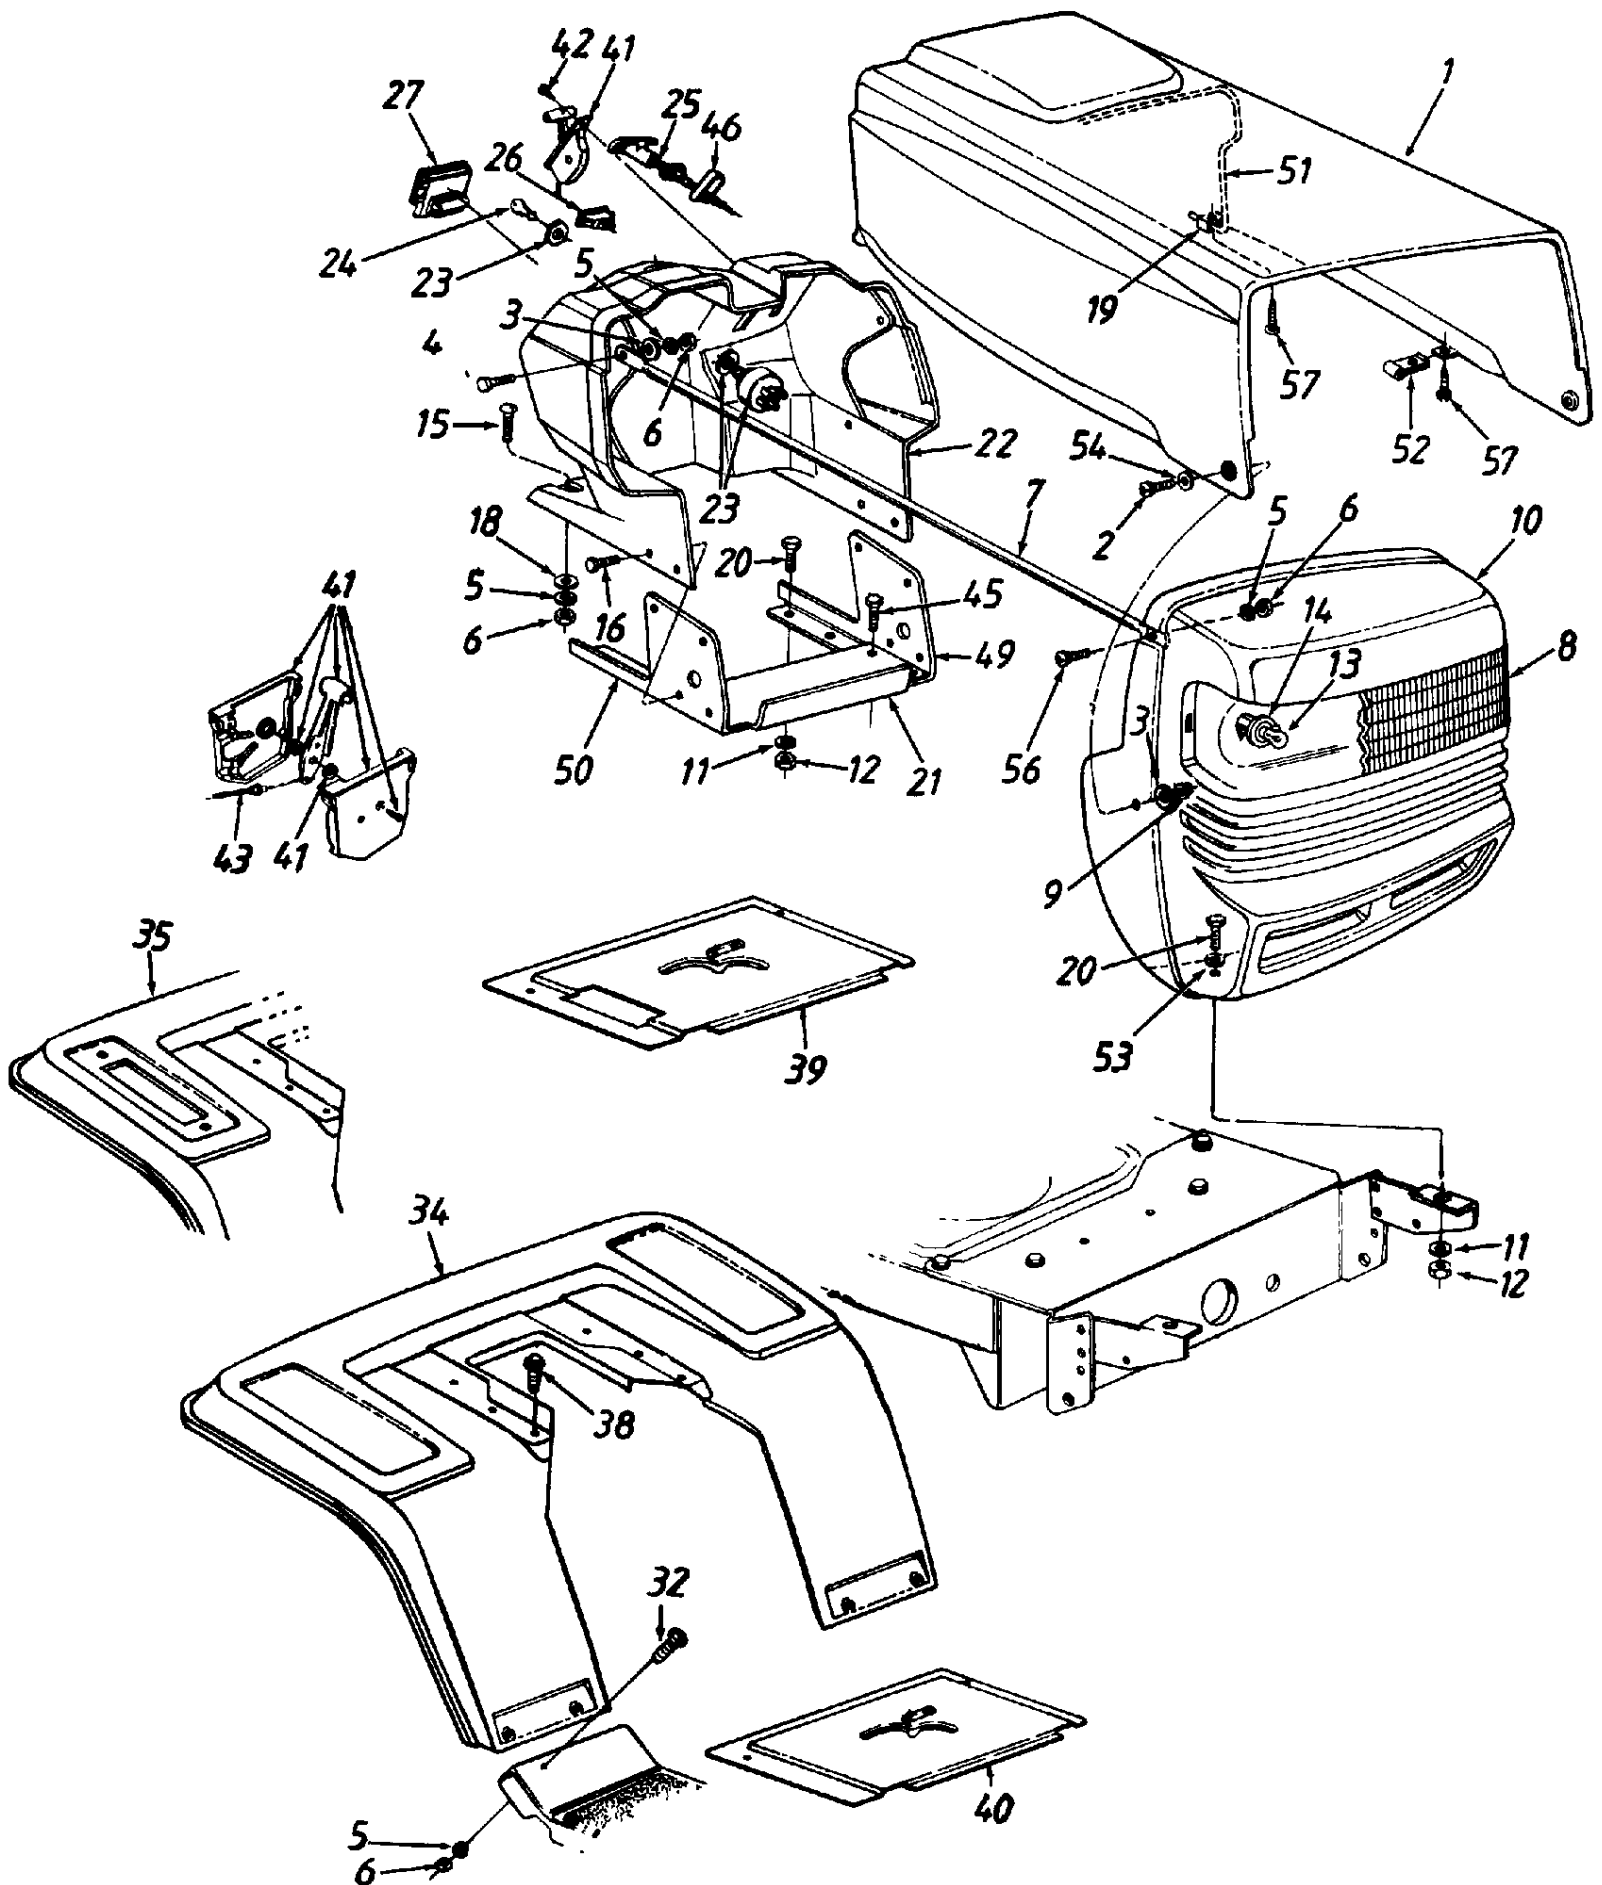

Hood Style 7

Ref #	Part Number	Qty	Description
1	783-0020		Hood
2	738-0724		Shld. Bolt .375" Dia. x .125" Lg.
3	736-0342		Fl-Wash .28" I.D. x .75" O.D.
4	710-0206		Hex Bolt 1/4-20 x .88" Lg.
5	736-0329		L-Wash. 1/4" I.D.
6	712-0287		Hex Nut 1/4-20 Thd.
7	749-0916		Grille Support Rod
8	731-1362		Headlight Lens
9	712-0380		Flange L-Nut 1/4-28 Thd.
10	783-0018		Grille
11	736-0119		L-Wash. 5/16" I.D.
12	712-0267		Hex Nut 5/16-18 Thd."
13	725-0963		Lamp
14	725-1651		Socket
15	710-0703		Carriage Bolt 1/4-20 x .75" Lg.
16	710-0599		Hex Wash. Hd. TT-Tap Scr. 1/4-20 x .5" Lg.
18	726-0233		Bolt Retainer 1/4" I.D.
19	726-0130		Speed Nut #10-24 Thd.
20	710-0118		Hex Bolt 5/16-18 x .75" Lg.
21	17633A		Gas Tank Support Brkt.
22	731-1348		Dash
23	725-0267		Ignition Switch
24	725-0201		Ignition Key
25	746-0616A		Choke Control New Part
	746-0614A		Choke Control
	746-3021		Choke Control (Vanguard)
	746-3026		Choke Control (Tec.)
26	725-0634		Light Switch
27	725-0925		Ammeter
32	710-0286		Truss Mach. Scr. 1/4-20 x .5" Lg.
34	17870		Fender
35	17871A		Fender w/Cutout
38			UNKNOWN
39	17954A		Shift Cover w/Cutout
40	17286A		Shift Cover
41	831-0823A		Throttle Box Ass'y.
42	710-0779A		Truss Mach. AB-Tap Scr. #10 x .5" Lg.
43	746-0501		Throttle Control Wire
	746-0634		Throttle Control Wire
	746-0638		Throttle Control Wire (12 H.P. Tec)
	746-0637		Throttle Control Wire (16 H.P. Tec)
45	710-0603		Hex Wash. Hd. B-Tap Ser. 5/16-18 x .5" Lg.
46	17782		Choke Retainer
49	783-0035A		Dash Reinforcement Brkt.- L.H. New Part
50	783-0036A		Dash Reinforcement Brkt.- R.H. New Part
51	732-0714		Hood Spring
52	726-0326		Flat Fastener (Special)
53	736-3078		Fl-Wash .344" I.D. x 1" O.D.
54	736-0413		Spr. Wash .39" I.D. x .62" O.D.
55	736-0242		Bell-Wash .345" I.D. x .88" O.D.
56	710-0924		Pan Hd. Scr. 1/4-20 x .75" Lg.
57	710-0351		Truss Mach. Scr. #10-24 x .5" Lg.
	751-0302		Muffler (Single Cylinder Engines) Used on 11.5, 12 & 12.5 HP (B & S)
	712-0250		Conduit L-Nut (Hardware)