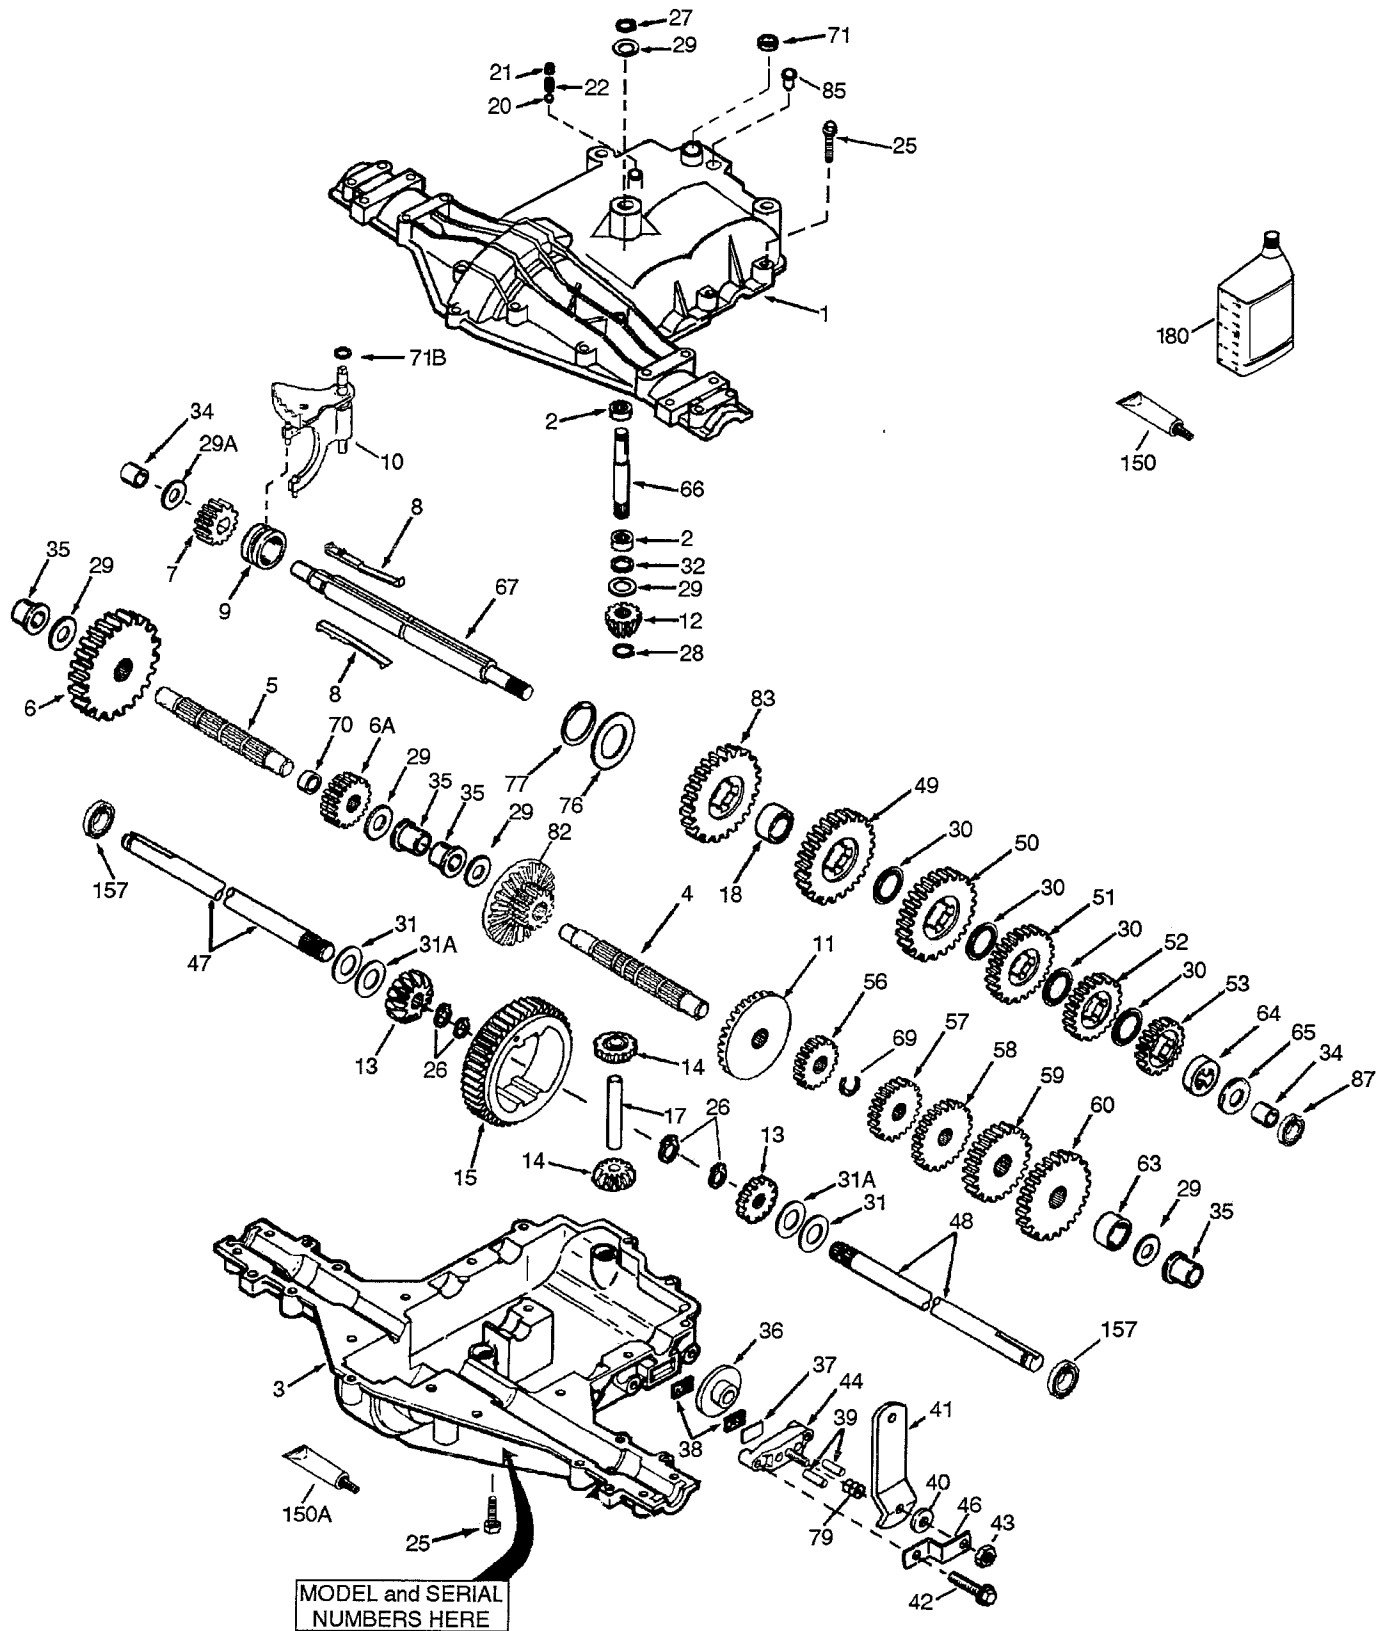

MODEL 130F063

PEERLESS MST 205 TRANSAXLE ASSEMBLY

NOTE: Purchase transaxle parts from your Tecumseh/Peerless dealer. Refer to transaxle for type and code.

MODEL 130F063

Ref.	Part	Description	Qty.	Ref.	Part	Description	Qty.
1	772137	Transaxle Cover	1	40	792076A	Washer	1
2	780086A	Needle Bearing	2	41	790031	Brake Lever.....	1
3	770123	Transaxle Case	1	42	792073	Screw 1/4-20 x 1-1/4	2
4	776395	Countershaft.....	1	43	792075	Locknut 5/16-24.....	1
5	776397	Output Shaft.....	1	44	790025	Brake Pad Holder.....	1
6	778331	Spur Gear (38 teeth)	1	46	786086	Brake Lever Bracket.....	1
6A	778332	Spur Gear (15 teeth-steel)	1	47	774697	Axle (11-13/16)	1
7	778330	Spur Gear (11 teeth-steel)	1	48	774738	Axle (16-7/16).....	1
8	792136A	Shift Key	2	49	778356	Spur Gear (29 teeth-steel)	1
9	784352	Shift Collar	1	50	778354	Spur Gear (23 teeth-steel)	1
10	784378	Shift Rod & Fork	1	51	778352	Spur Gear (19 teeth-steel)	1
11	778334	Bevel Gear (30 teeth)	1	52	778350	Spur Gear (16 teeth-steel)	1
12	778309	Input Bevel Pinion (13 teeth)	1	53	778346	Spur Gear (15 teeth-steel)	1
13	778221	Bevel Gear (16 teeth)	2	56	778355	Spur Gear (11 teeth-steel)	1
14	778068	Bevel Pinion (16 teeth)	2	57	778353	Spur Gear (17 teeth-steel)	1
15	778312A	Ring Gear (43 teeth)	1	58	778351	Spur Gear (21 teeth-steel)	1
17	786139	Drive Pin	1	59	778349	Spur Gear (24 teeth-steel)	1
18	786102	Spacer	1	60	778345	Spur Gear (25 teeth)	1
20	792077	Ball 5/16 diameter.....	1	63	786071	Countershaft Spacer 1-1/8 x 3/8.....	1
21	792078	Set Screw 3/8-16 x 3/8.....	1	64	786072	Brake Shaft Spacer 1-3/8 x 3/8	1
22	792079	Spring	1	65	780189	Washer	1
25	792073	Screw 1/4-20 x 1-1/4	18	66	776394	Input Shaft	1
26	792125	Retaining Ring (pkg of 2).....	4	67	776396	Shifter & Brake Shaft	1
27	792035	Retaining Ring	1	69	792170	Retaining Ring	1
28	788040	Retaining Ring	1	70	786172	Spacer	1
29	780072	Washer.....	6	71	788069	Square Cut Ring	1
29A	780160	Washer	1	71B	788092	"O" Ring	1
30	780108	Washer	4	76	780090	Washer	1
31	780001	Washer (.056 wide) (USE AS NEEDED)	2	77	788078A	Inverted Retaining Ring	1
31A	780195	Flat Washer(.062 wide)	2	79	792144	Spring	1
32	788083	Oil Seal 5/8	1	82	778333	Bevel & Spur Gear (30 & 13 teeth)	1
34	780194	Bushing	2	83	778338	Spur Gear (27 teeth)	1
35	780193	Flanged Bushing	4	85	792154	Pipe Plug	1
36	790075	Brake Disk	1	87	788089	Oil Seal 9/16	1
37	790007	Brake Pad Plate.....	1	150	788093	Liquid Gasket RTV Silicone.....	1
38	799021	Brake Pad (pkg of 2)	2	157	788088	Oil Seal 3/4.....	2
39	786026	Dowel Pin.....	2	180	730229A	Gear Oil 80W90.....	1

NOTE: Purchase transaxle parts from your Tecumseh/Peerless dealer.
Refer to transaxle for type and code.