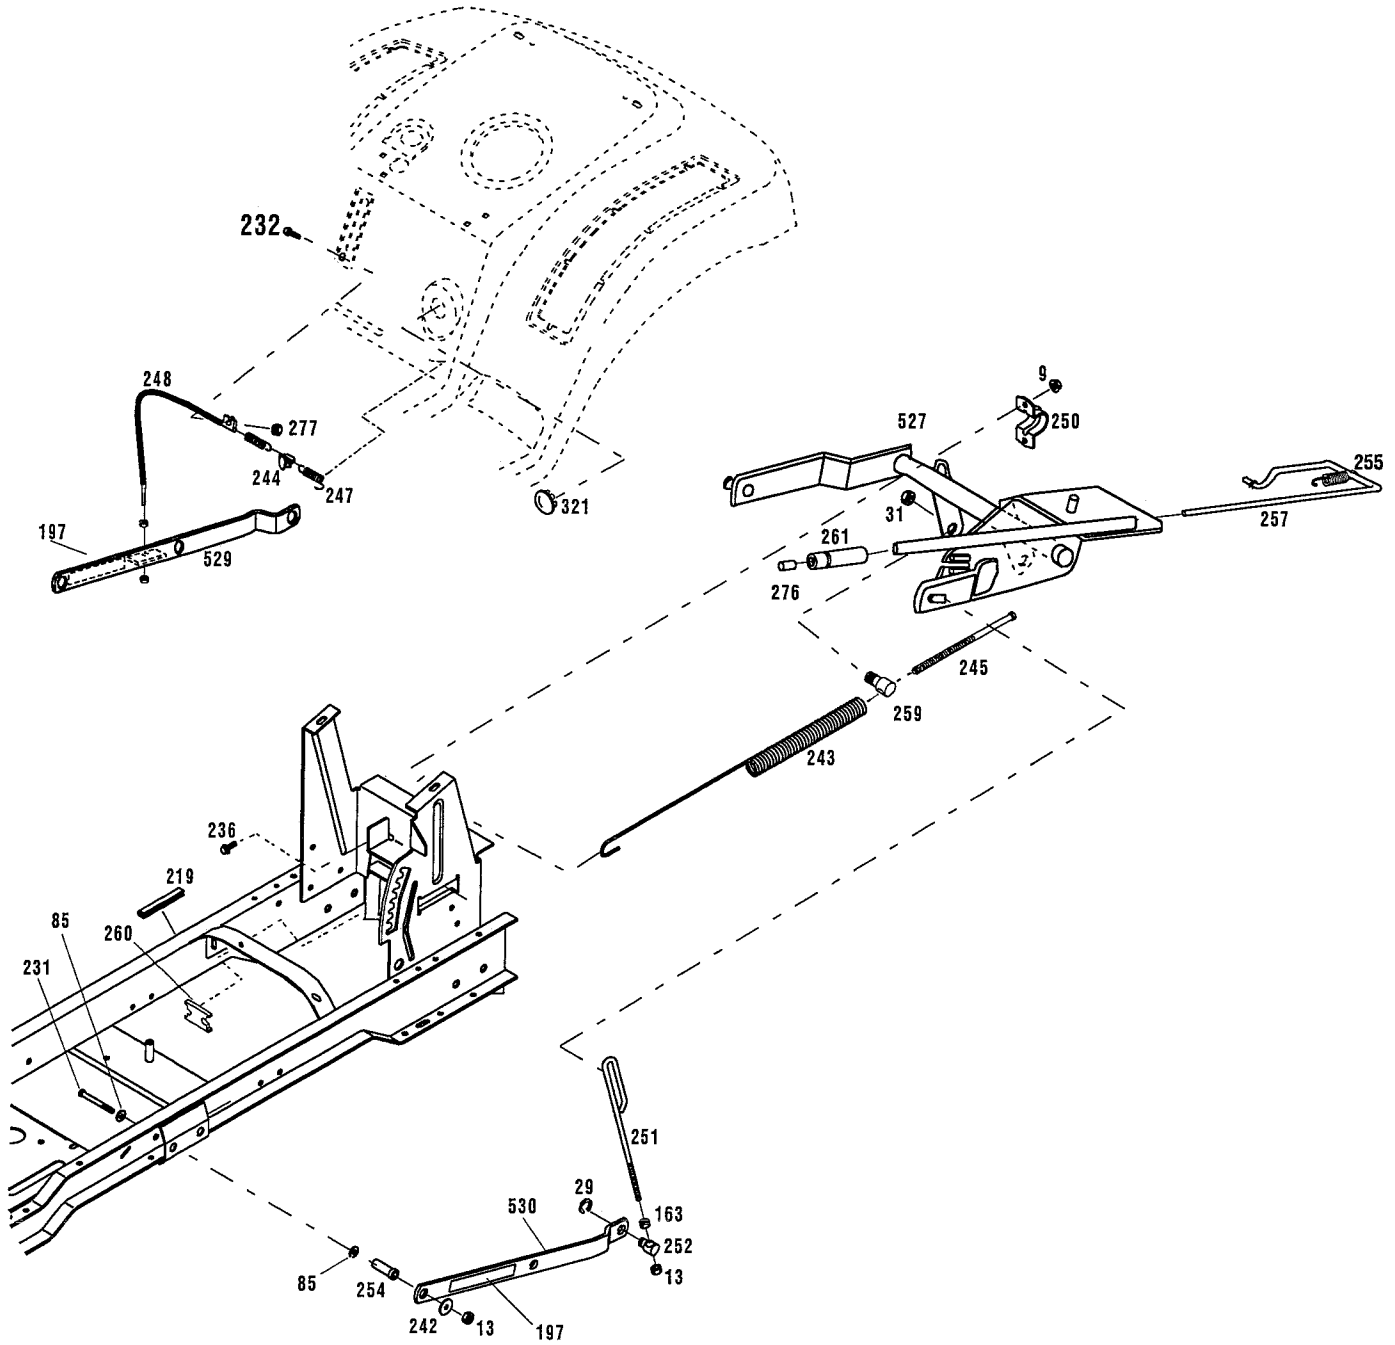

MODEL 130F063

LIFT ASSEMBLY

MODEL 130F063

Ref.	Part	Description	Qty.	Ref.	Part	Description	Qty.
9	1186391	Flange Nut, 5/16-18.....	4	248	1773183	Cable Assembly	1
13	1733398	Top Locknut, 3/8-16.....	4	250	1772806	Lift Clamp	2
29	1177567	E Retaining Ring, 5/8.....	2	251	1772868	Lift Rod	2
31	1758231	Top Locknut, 5/8-11	1	252	1772438	Rear Lift Swivel	2
85	1107383	Flat Washer, 3/8.....	4	254	1766080	Spacer	2
163	1186231	Hex Nut, 3/8-16	2	255	1772973	Extension Spring	1
197	1773104	Warning Decal.....	2	257	1772870	Rod	1
219	1752694	Trim	1	259	1772871	Pivot Block	1
231	1111614	Hex Head Screw, 3/8-16 x 3	2	260	1772872	Spring Anchor	1
232	1773610	Screw, 10-24 x 5/16	1	261	1766340	Lift Grip	1
236	1186329	Flange Screw, 5/16-18 x 3/4.....	4	276	1772865	Lift Button	1
242	1763355	Flat Washer, 3/8 x 1-1/2	2	321	1772165	Dome Cap	1
243	1773138	Lift Assist Spring.....	1	527	1772960001	Lift Assembly	1
244	1773201	Height Indicator	1	529	1772961	Right Lift Link Assy. (Incl. Ref. 197)	1
245	1773139	Hex Head Screw, 3/8-16 x 5.....	1	530	1772962	Left Lift Link Assy. (Incl. Ref. 197)	1
247	1773206	Extension Spring	1