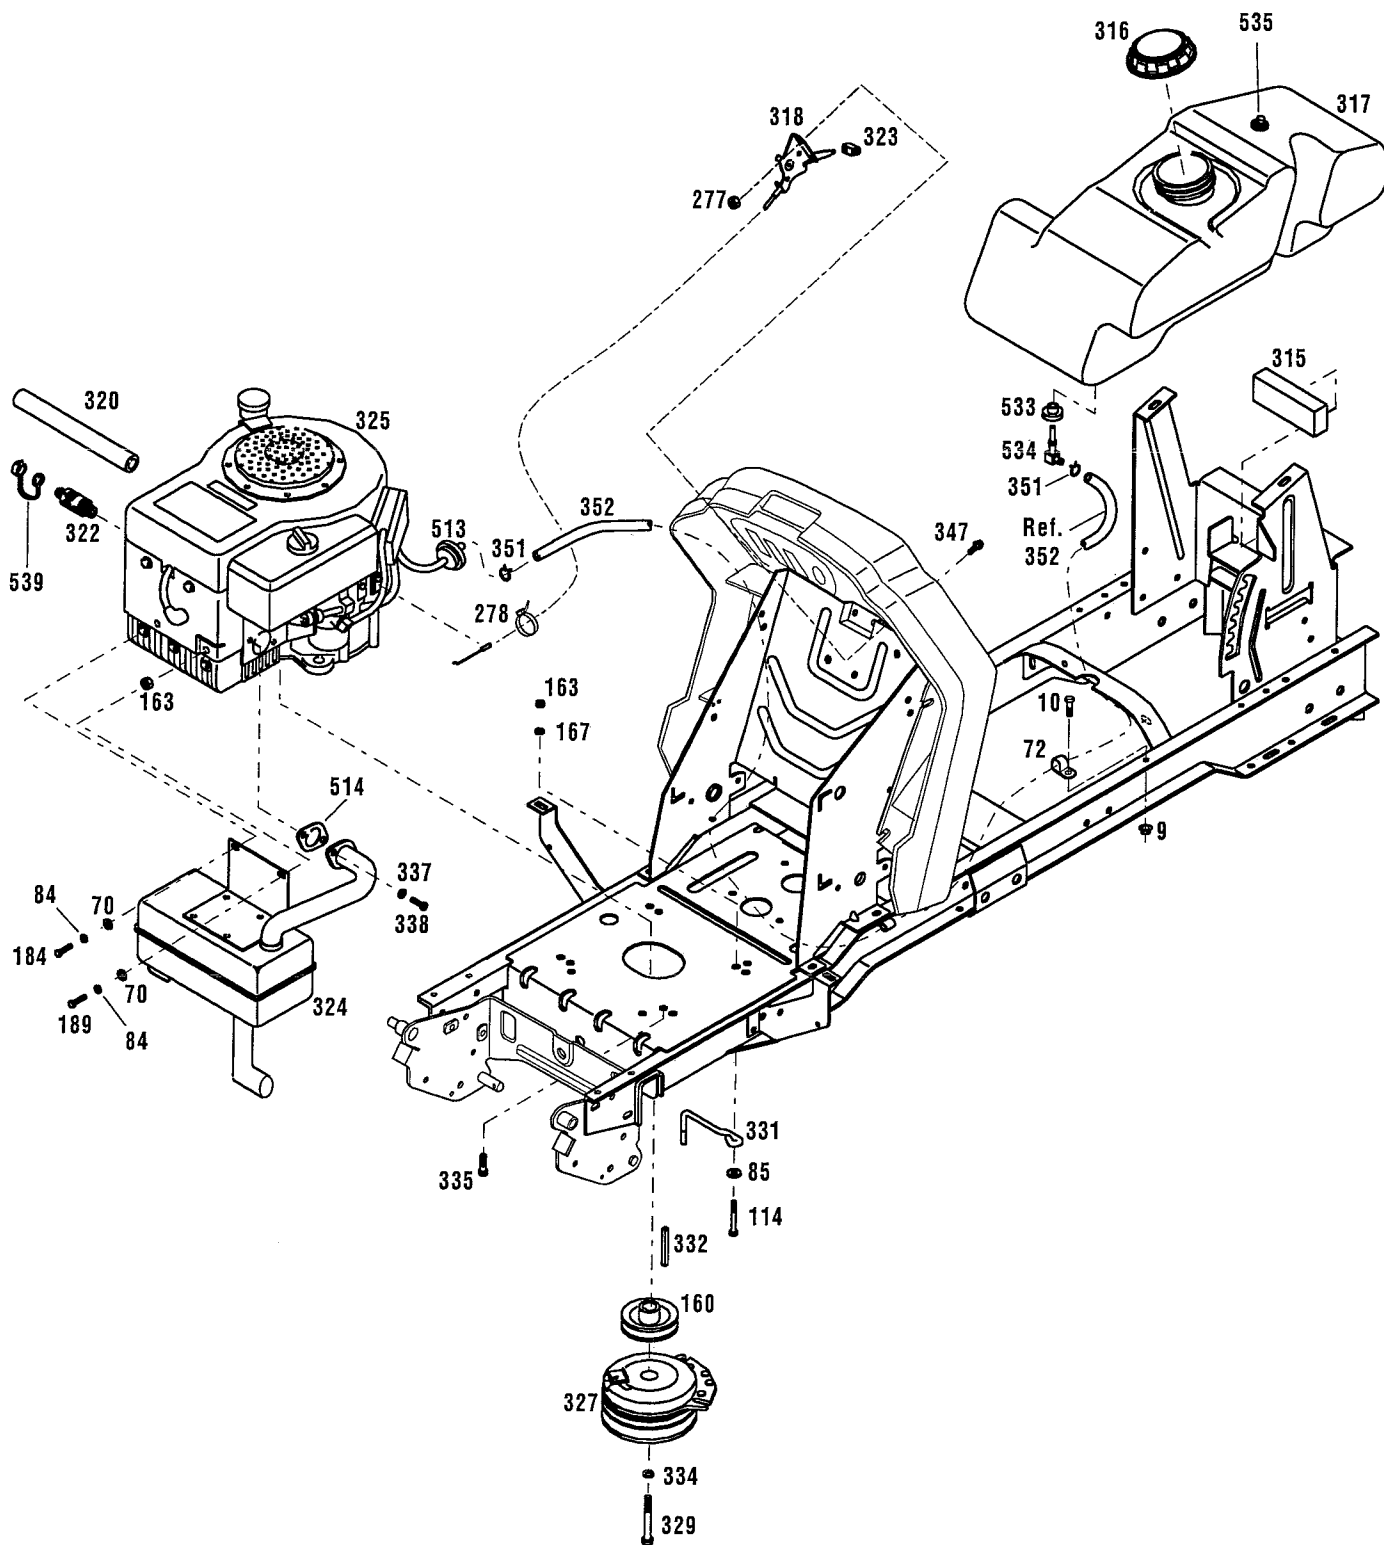

MODEL 130F063

13 HP ENGINE ASSEMBLY

MODEL 130F063

Ref.	Part	Description	Qty.	Ref.	Part	Description	Qty.
9	1186391	Flange Nut, 5/16-18	1	323	1766121	Control Knob	1
10	1100044	Hex Head Screw, 5/16-18 x 3/4	1	324	1772815	Muffler	1
70	1107381	Flat Washer, 1/4	2	325	*	Engine, 13 HP	1
72	1807450	Clip	1	327	1772388	Electric Clutch	1
84	1100241	Lock Washer, 1/4 SAE	2	328	1744455	Special Washer	1
85	1107383	Flat Washer, 3/8	1	329	1744454	Hex Head Cap screw, 7/16-20 x 3 ..	1
114	1768194	Hex Head Screw, 3/8-16 x 1-1/2	2	331	1772385	Clutch Retainer	1
160	1766200	Engine Sheave	1	332	1104337	Square Key, 1/4 x 1-1/2	1
163	1186231	Nut, 3/8-16	2	334	1100244	Spring Lock Washer, 7/16	1
167	1100243	Lock Washer, 3/8	1	335	1762042	Screw, 3/8-16 x 1	2
184	1111600	Hex Head Screw, 1/4-20 x 7/8	1	337	1185140	Special Lock Washer, 5/16	2
189	1100806	Hex Head Screw, 1/4-20 x 1-1/4	1	338	1747993	Screw, 5/16-18 x 3/4	2
277	1185985	Keps Nut, 10-24	2	347	1773576	Machine Screw, 10-24 x 3/4	2
278	1735531	Cable Tie	1	351	1750687	Hose Clamp	2
315	1766341	Fuel Tank Pad	1	352	1767879	Fuel Line	1
316	1766188	Fuel Cap	1	513	1727491	Fuel Filter	1
317	1772814	Fuel Tank (Incl. Refs. 533, 534 & 535)	1	514	*	Muffler Gasket	1
318	1772884	Throttle Control	1	533	1738433	Bushing	1
320	1769006	Oil Drain Hose	1	534	1751477	Fuel Tank Elbow	1
322	1768865	Oil Valve Assembly (incl. Ref. 539) ..	1	535	1768804	Fuel Tank Vent	1
				539	1766326	Oil Drain Cap	1

*Purchase engine parts from your Briggs & Stratton dealer.
Refer to engine for type and code.