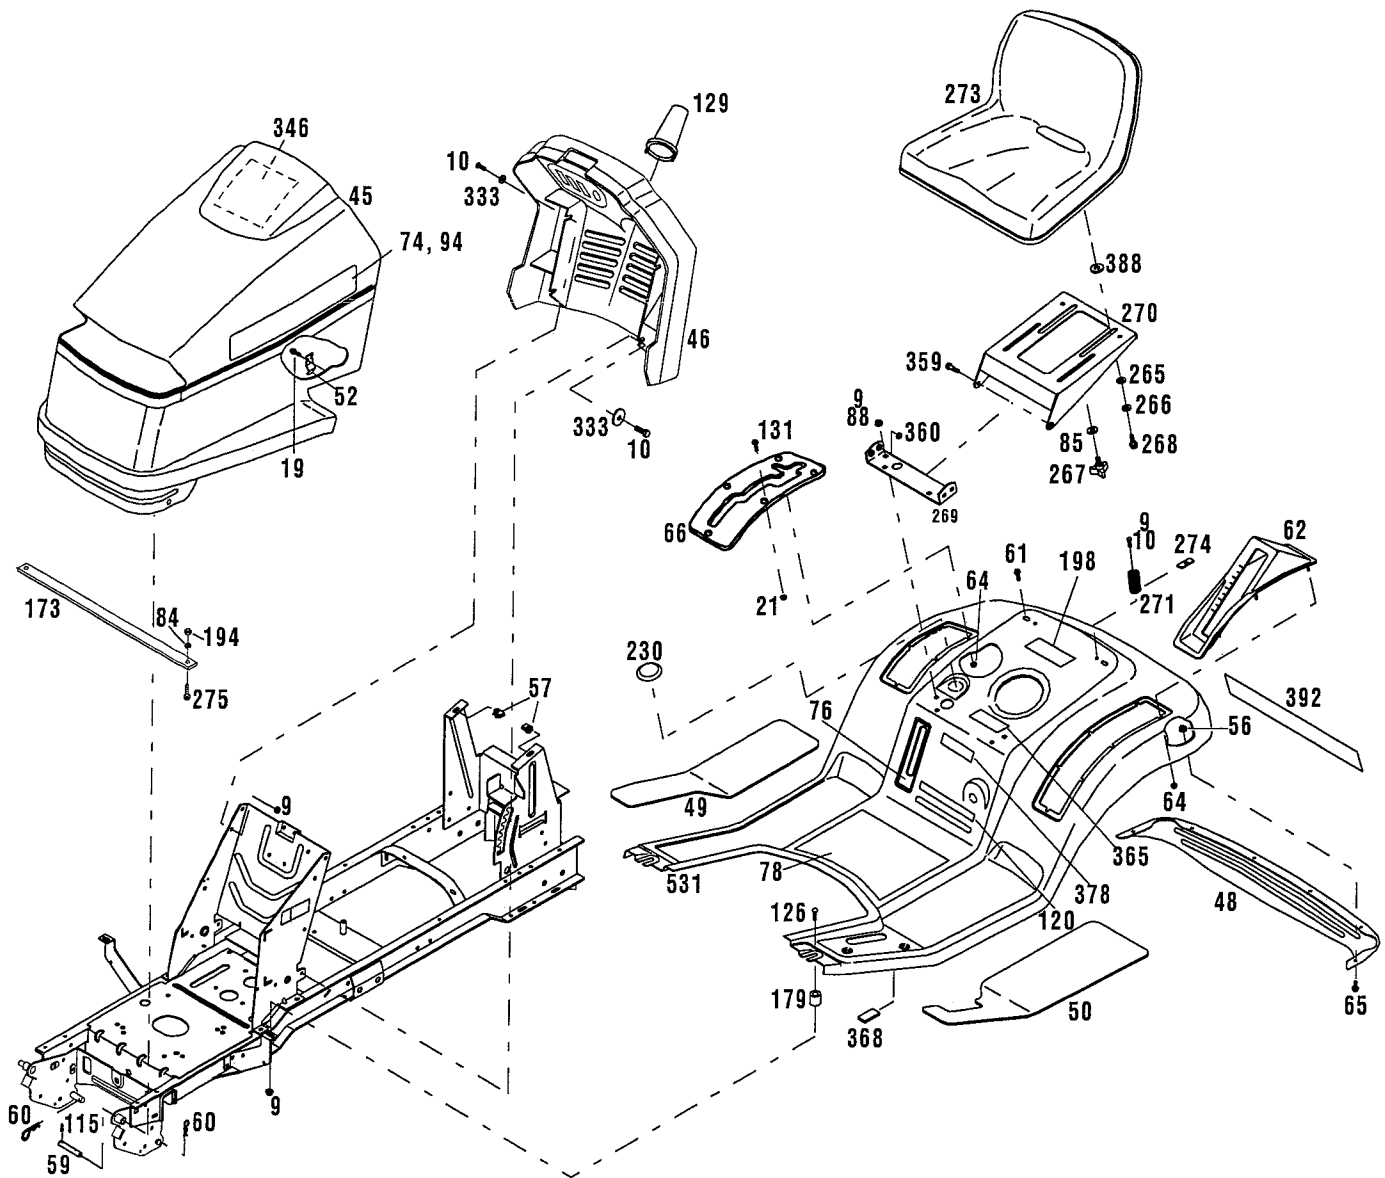

MODEL 130F063

BODY & TRIM ASSEMBLY

MODEL 130F063

Ref.	Part	Description	Qty.	Ref.	Part	Description	Qty.
1	1771825001	Frame	1	126	1186469	Carriage Bolt, 5/16-18 x 3/4	2
9	1186391	Flange Nut, 5/16-18	12	129	1773236	Steering Cover	1
10	1100044	Hex Head Capscrew, 5/16-18 x 3/4 .	6	131	1772882	Screw, 1/4-20 x 5/8	5
19	1772878	Self Threading Screw, #10	4	173	1773623001	Hood Strap	1
21	1817146	Nylon Locknut, 1/4-20	5	179	1730681	Spacer	2
45	1765382	Hood	1	194	1186229	Nut, 1/4-20	2
46	1772896	Console	1	198	1767876	Decal, Fuel	1
48	1765331010	Rear Fender Trim	1	230	1768787	Plug	1
49	1772846	Right Foot Pad	1	265	1705793	Nylon Washer, 3/8	2
50	1772845	Left Foot Pad	1	266	1706782	Bowed Washer, 3/8	2
52	1773591	Latch	2	267	1734269	Adjusting Knob	2
56	1186389	Flange Nut, 1/4-20	6	268	1754125	Shoulder Bolt, 3/8-16	2
57	1761680	Self-Retaining Nut, 5/16-18	2	269	1766075001	Seat Bracket	1
59	1773226	Hood Pivot Pin	1	270	1766074001	Seat Support	1
60	1723478	Cotter Spring, 1/8	3	271	1766077	Compression Spring	2
61	1186330	Screw, 5/16-18 x 7/8	2	273	1770235	Seat	1
62	1772979	Lift Handle Cover	1	274	1766347	Spring Hold-Down Bracket	2
63	1901900	Decal, American Legend	1	275	1111599	Screw, 1/4-20 x 5/8	2
64	1750532	Self-Threading Nut, 1/4	7	333	1723384	Flat Washer, 5/16 x 1-1/2	4
65	1186309	Flange Screw, 1/4-20 x 1/2	6	346	1773105	Decal, Service	1
66	1772881	Quadrant	1	359	1100913	Hex Head Cap Screw, 3/8-16 x 7/8 ..	2
74	1773163	Decal, Logo	2	360	1110108	Locknut, 3/8-16	2
76	1773205	Decal, Fuel Level	1	368	1767995	Pad	1
78	1772965	Decal, Tunnel	1	392	1772261	Decal, Model	1
84	1100241	Lock Washer, 1/4	2	388	1893445	Flat Washer	2
85	1107383	Flat Washer, 3/8	2	531	1772963010	Rear Fender (Incl. Refs. 63, 78 & 198)	1
88	1186097	Carriage Bolt, 5/16-18 x 5/8	4	600	1735222	Black Spray Touch-up Paint, 13 oz. .	NI
94	1773162	Decal, Logo, Right	1	601	1900706	Red Spray Touch-up Paint, 13 oz.	NI
115	1120210	Drive Pin, 3/16 x 1	1				
120	1773223	Decal, Height Indicator	1				