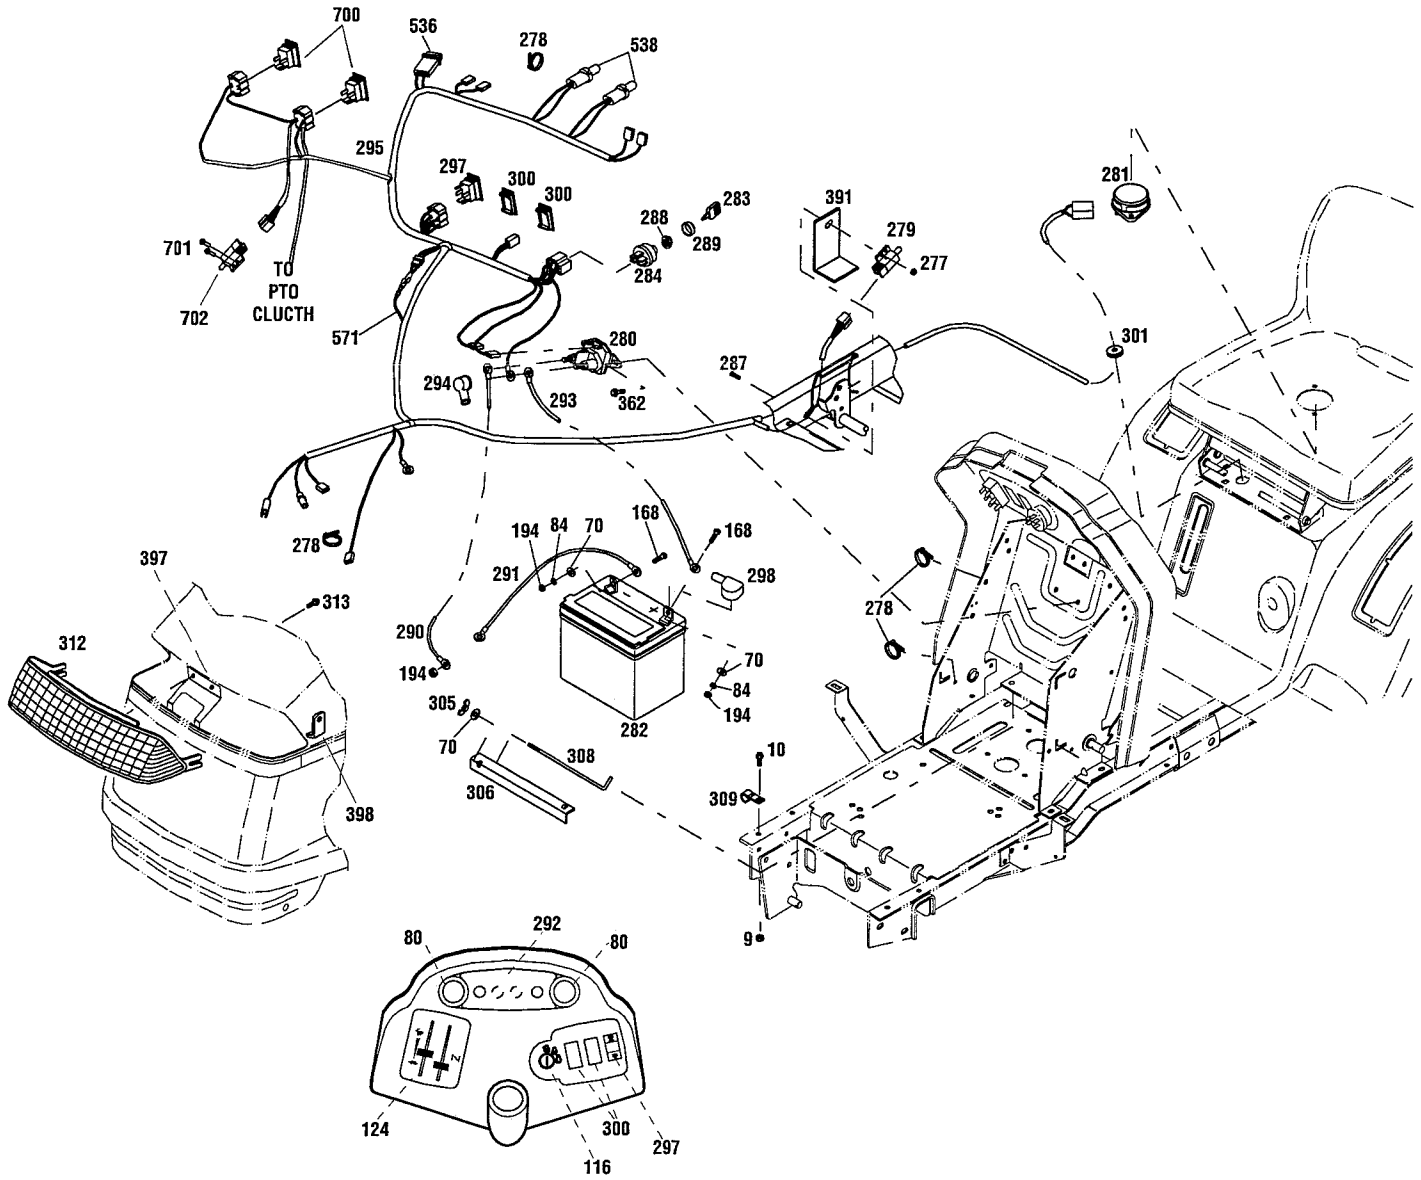

MODEL 130F063

ELECTRICAL ASSEMBLY

MODEL 130F063

Ref.	Part	Description	Qty.	Ref.	Part	Description	Qty.
9	1186391	Flange Nut, 5/16-18	1	294	1764890	Solenoid Boot.....	1
10	1100044	Hex Head Screw, 5/16-18 x 3/4	1	295	1773041	Main Harness.....	1
70	1107381	Flat Washer, 1/4	6	297	1771865	PTO Switch.....	1
80	1772950	Cap	2	298	1764899	Terminal Boot	1
84	1100241	Lock Washer, 1/4 SAE.....	2	300	1766184	Switch Cover	2
116	1772916	Ignition Decal.....	1	301	1772922	Grommet	1
124	1772915	Control Decal	1	305	1709652	Wing Locknut, 1/4-20	1
168	1100805	Screw, 1/4-20 x 3/4	2	306	1765258001	Battery Clamp	1
194	1186229	Nut, 1/4-20	3	308	1766163	Hook Bolt	1
277	1185985	Keps Nut, #10-24	2	309	1747738	J-Clamp	1
278	1735531	Cable Tie	4	312	1765400	Lens	1
279	1751328	Clutch/Brake Interlock Switch.....	1	313	1185712	Self-Threading Screw	2
280	1752137	Solenoid	1	362	1724492	Screw, 1/4-20 x 1/2	2
281	1768882	Seat Switch	1	391	1772387	Switch Bracket.....	1
282	725-1737	Battery (Service only)	1	397	1772889	Lens Retainer.....	1
283	1753986	Key	1	398	1772906	Retaining Clip	2
284	1754250	Ignition Switch	1	536	1768969	Fuse, 20 Amp.....	1
287	1758070	Sems Screw, #10-24 x 5/8	2	538	1764897	Panel Light Bulb	2
288	1758146	Ignition Switch Mounting Nut	1	571	1755738	Diode	1
289	1758147	Cap	1	700	725-1648	Relay.....	2
290	1764898	Starter Cable.....	1	701	710-1003	Screw	2
291	1764886	Negative Battery Cable.....	1	702	725-1657A	Safety switch	1
292	1772917	Warning Lens.....	1	703	721-0342	Relay Gasket (Not Shown).....	2
293	1764888	Positive Battery Cable.....	1