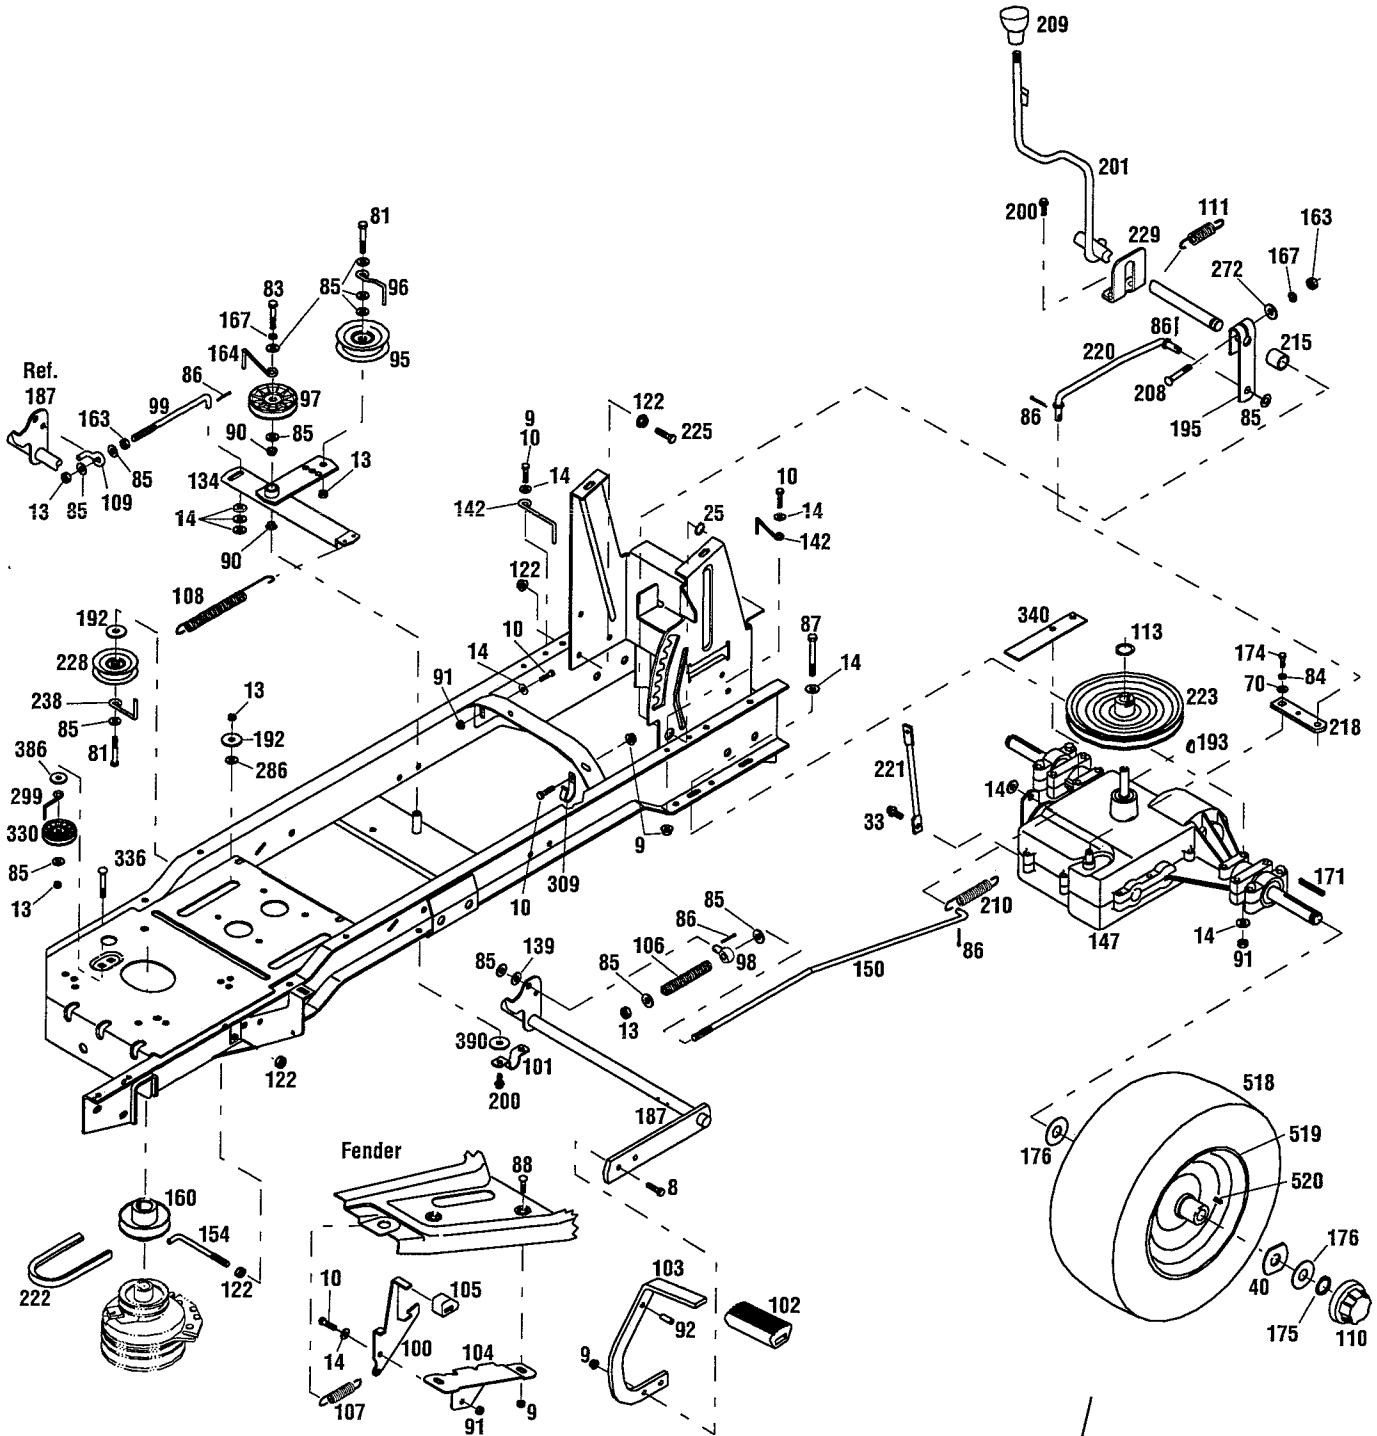

MODEL 130F063

PEERLESS 930 5-SPEED TRANSMISSION ASSEMBLY

Note: Rim, Tire and Valve Stem sold separately. See Refs. 518, 519 and 520.

MODEL 130F063

Ref.	Part	Description	Qty.	Ref.	Part	Description	Qty.
8	1100045	Hex Head Capscrew, 5/16-18 x 1 ...	2	150	1767895	Brake Rod	1
9	1186391	Flange Nut, 5/16-18	7	154	1766025	Clutch Retainer	1
10	1100044	Hex Head Capscrew, 5/16-18 x 3/4 ..	5	160	1766200	Engine Sheave	1
13	1733398	Top Locknut, 3/8-16	5	163	1186231	Hex Nut, 3/8-16	2
14	1107382	Flat Washer, 5/16	16	164	1767900	Belt Guide	1
25	1113527	Retaining Ring, 3/4	1	167	1100243	Lock Washer, 3/8	2
33	1766984	Flange Lock screw, 5/16-18 x 3/4 ...	1	171	1104335	Square Key, 3/16	2
40	1766241	Special Washer, 3/4 x 2-1/2	2	174	1111683	Hex Screw, 1/4-28 x 1/2	1
70	1107381	Flat Washer, 1/4	1	175	1185388	Retaining E-Ring, 5/8	2
81	1100048	Hex Capscrew, 3/8-16 x 2	2	176	1747998	Flat Washer, 3/4 x 1-7/8	8
83	1100086	Hex Capscrew, 3/8-16 x 1-3/4	1	187	1772728	Brake Pedal Assembly	1
84	1100241	Lock Washer, 1/4 SAE	1	192	1891733	Flat Washer	2
85	1107383	Flat Washer, 3/8	13	193	1104436	Woodruff Key, 3/16 x 3/4	1
86	1100346	Cotter Pin, 3/32 x 3/4	5	195	1770294	Shift Shaft Arm	1
87	1111609	Hex Screw, 5/16-18 x 2-3/4	4	200	1724491	Flange Lock screw, 5/16-18 x 3/4 ...	6
88	1186097	Carriage Bolt, 5/16-18 x 5/8	2	201	1772830	Gear Shift Arm	1
90	1715538	Nyliner Bushing	2	208	1770298	Carriage Bolt, 3/8-16 x 2-1/4	1
91	1732499	Locknut, 5/16-18	6	209	1766115	Knob	1
92	1770205	Drive Pin, 5/16 x 1	1	210	1767884	Extension Spring	1
95	1756151	Idler Pulley	1	215	1766345	Spacer	1
96	1760096	Belt Guide	1	218	1766186	Transmission Arm	1
97	1760097	Idler Pulley	1	220	1770602	Adjusting Rod	1
98	1751848	Swivel	1	221	1767894	Transmission Support	1
99	1772460	Clutch Rod	1	222	1765300	V-Belt	1
100	1771514	Brake Lock Latch	1	223	1770629	Transmission Sheave	1
101	1765156	Clip, 3/4	2	225	1100047	Screw, 3/8-16 x 1-1/4	1
102	1765167	Brake Pedal Pad	1	228	1713803	Idler Pulley	1
103	1772741	Brake Pedal	1	229	1772829	Shaft Guide	1
104	1765257	Brake Lock Bracket	1	238	1767892	Belt Guide	1
105	1765297	Parking Brake Pedal Pad	1	272	1701055	Special Washer, 3/8	1
106	1765305	Compression Spring	1	286	1768818	Flat Washer	1
107	1985140	Extension Spring	1	299	1729780	Belt Guide	1
108	1765402	Extension Spring	1	309	1747738	J-Clamp	1
109	1765461	Pivot Rod	1	330	1756164	Idler Sheave	1
110	1766215	Hub Cap	2	336	1186132	Carriage Bolt, 3/8-16 x 1-3/4	1
111	1773176	Spring	1	340	1767899	Stop	1
113	1118808	Retaining Ring, 5/8	1	386	1107385	Flat Washer, 1/2	1
122	1186393	Flange Nut, 3/8-16	4	390	1705108	Flat Washer, 3/8	4
134	1765064	Idler Arm Assembly	1	518	1772455	Tire, 20 x 8.00-8	2
139	1890945	Flat Washer, 3/8	2	519	1772454	Rim	2
142	1767808	Belt Guide	2	520	1718086	Valve Stem	2
147	*	Transaxle, Peerless MST-205 5-Speed (see breakdown next page)	1				

*Purchase transaxle parts from your Tecumseh/Peerless dealer. Refer to transaxle for type and code.