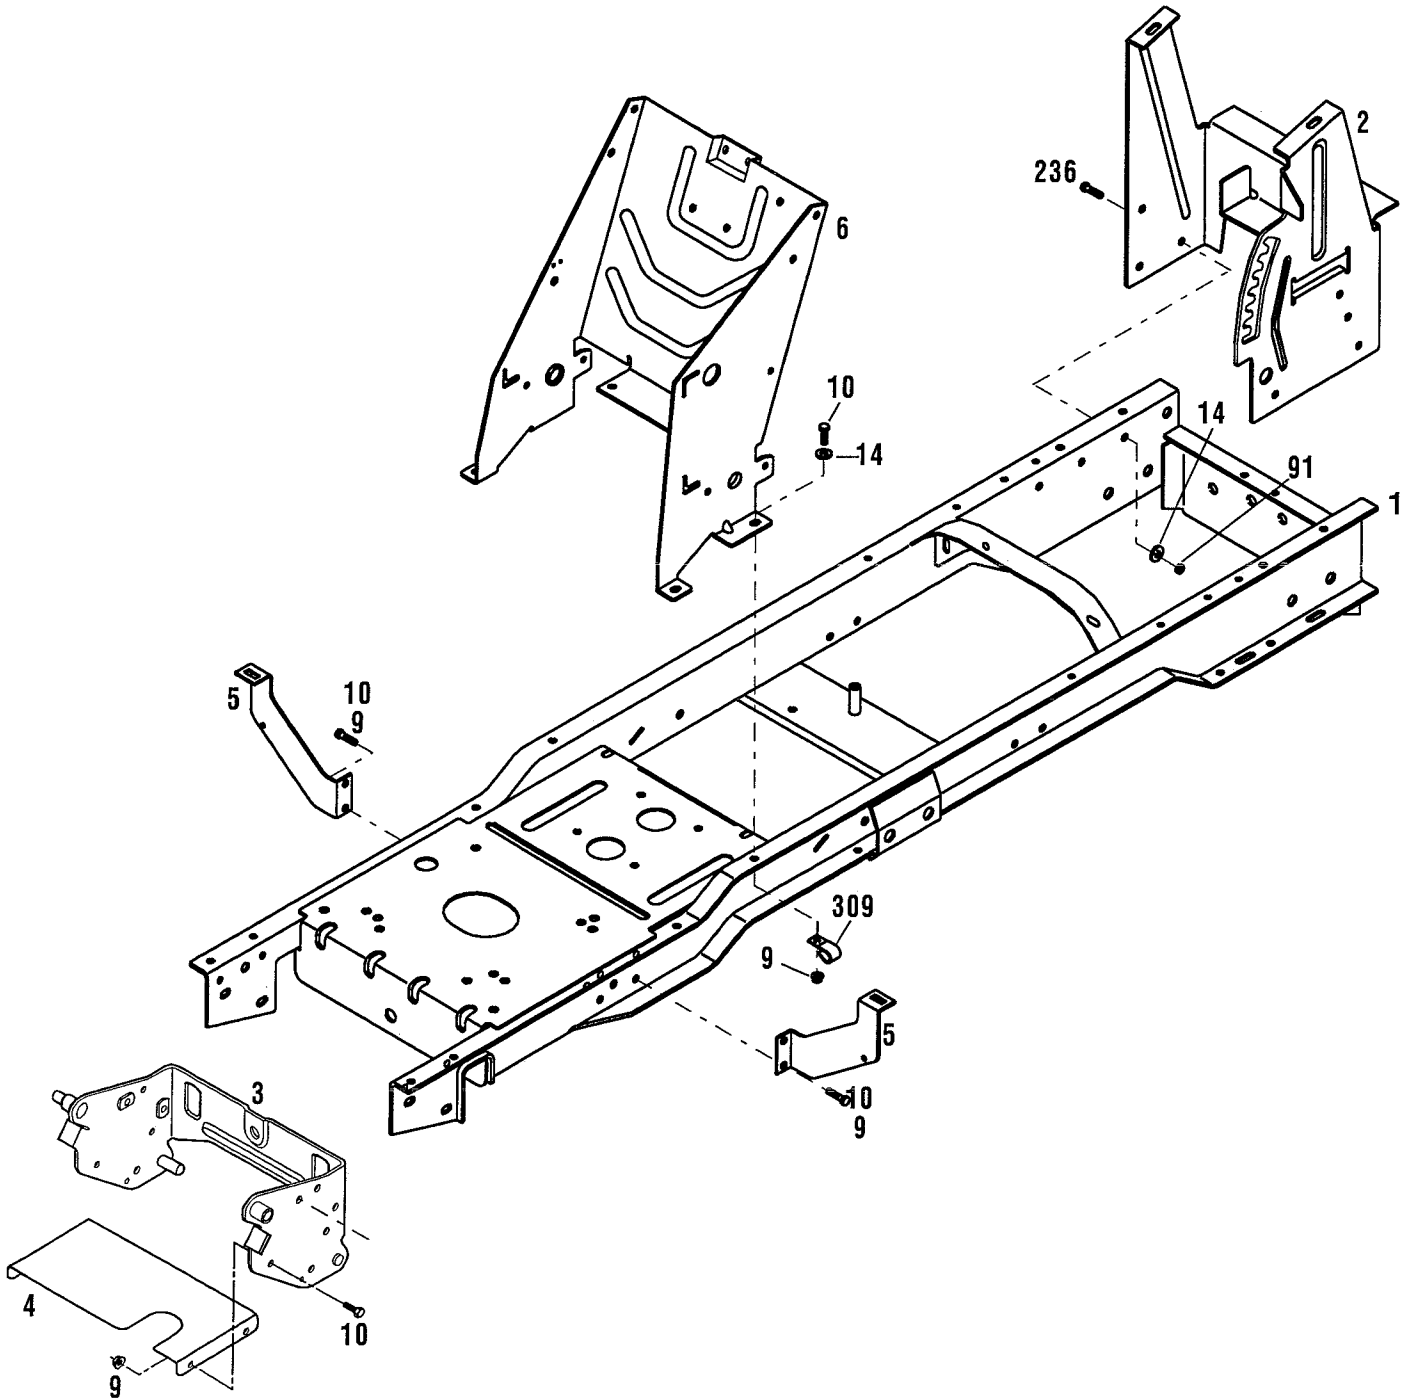

MODEL 130F063

FRAME ASSEMBLY

MODEL 130F063

Ref.	Part	Description	Qty.	Ref.	Part	Description	Qty.
1	1772924001	Frame	1	10	1100044	Hex Head Capscrew, 5/16-18 x 3/4 .	12
2	703-3308	Rear Tank Support	1	11	1185798	Hex Head Capscrew, 3/8-16 x 1/2...	4
3	1772809001	Attachment Bracket Assembly	1	14	1107382	Flat Washer, 5/16	8
4	1772807001	Heat Shield	1	91	1732499	Locknut, 5/16-18	4
5	1765431001	Fender Support	2	236	1186329	Flange Screw, 5/16-18 x 3/4	4
6	703-3293	Console Support	1	309	1747738	J-Clamp	1
9	1186391	Flange Nut, 5/16-18	12