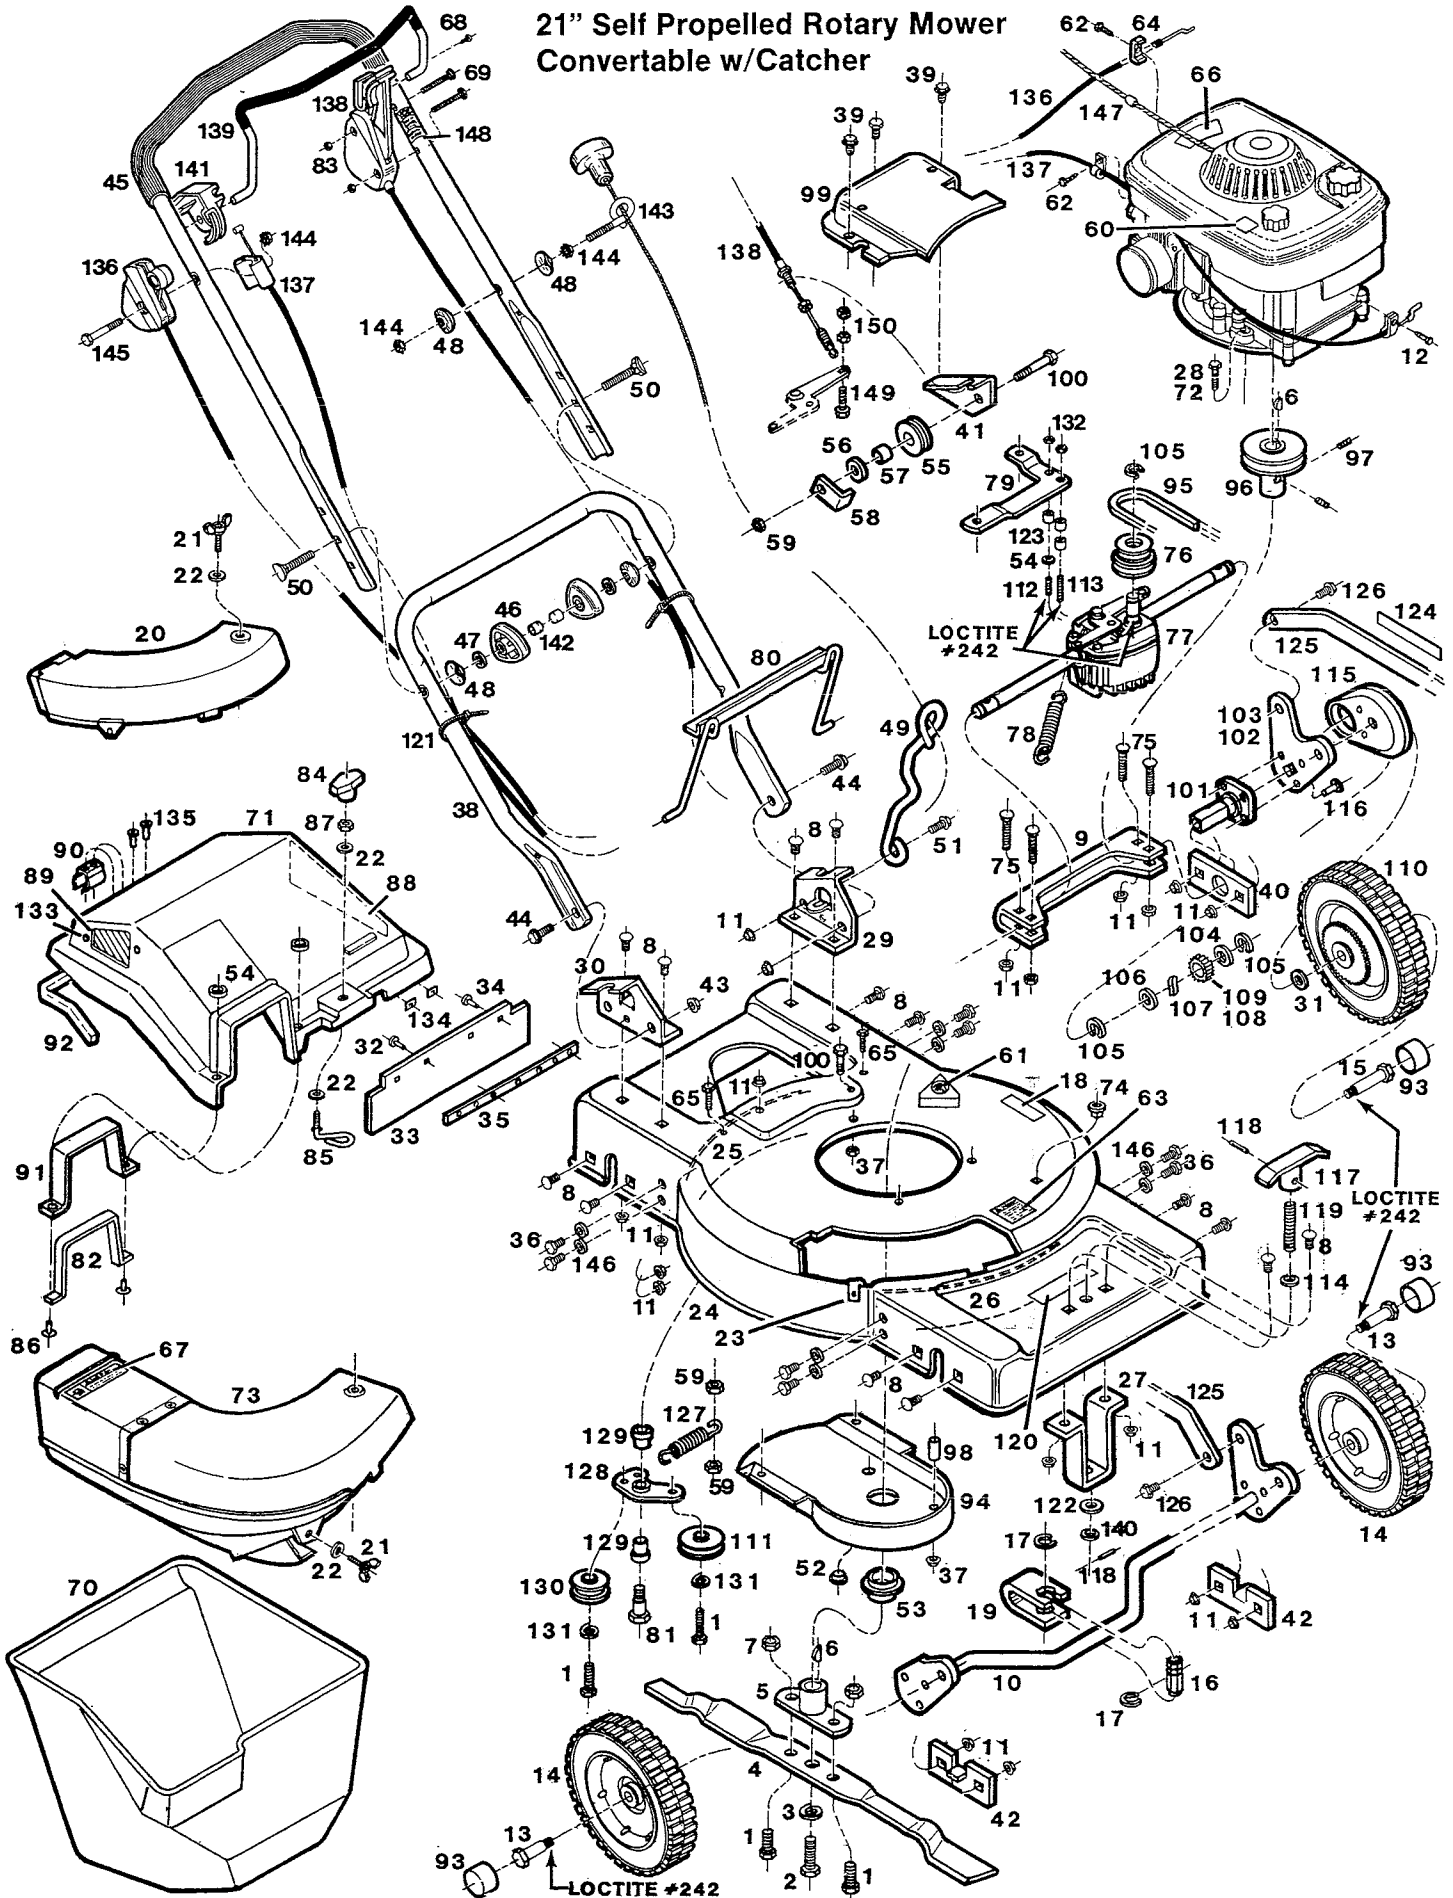

Model 141 F
21" Self Propelled Rotary Mower
Convertible w/Catcher

**Model 141 F
21" Self Propelled Rotary Mower
Convertible w/Catcher**

PARTS LIST

Item No.	Part No.	Description	Item No.	Part No.	Description
1	457176	Bolt - Hex 3/8-16 x 1-1/4 Gr.5	76	171108	Sheave - Transmission
2	156232	Bolt - Blade	77	171090	Transmission Assembly
3	311035	Lockwasher - Split 1/2	78	134544	Spring - Transmission Return
4	030528	Blade 21	79	109421	Bracket - Transmission
5	109256	Coupling - Blade	80	024935	Support - Catcher
6	150276	Key - Woodruff #6	81	156588	Bolt - Shoulder
7	715086	Locknut - Hex 3/8-16	82	134445	Seal - Door
8	156364	Bolt - Carriage 5/16-18 x 5/8	83	151985	Nut - Hex #10-24
9	024992	Channel - Rear Axle	84	156299	Knob - Catcher
10	024976	Axle Assembly - Front	85	156307	Shaft - Connecting
11	151340	Locknut - Flange 5/16-18	86	156810	Rivet - Pop Special 3/16
12	151613	Bolt - Hex Sems #10-32 x 3/8	87	311052	Nut - Hex 1/4 - 20
13	156216	Bolt - Wheel	88	112011	Screen - Large
14	041418	Wheel	89	112029	Screen - Small
15	157412	Bolt - Wheel	90	111963	Clip - Handle
16	091181	Hub - Height Adjustment	91	109504	Support - Chute Opening
17	156745	Ring - Retaining 11/16	92	134452	Seal - Bag
18	001602	Decal - Cutting Height Arrow	93	112045	Cap - Hub
19	091173	Channel - Height Adjustment	94	024968	Cover - Idler
20	112052	Cover - Deck*	95	171025	V-Belt
21	156265	Screw - Wing 1/4-20 x 3/4	96	171082	Sheave - Engine
22	715300	Washer - Flat 1/4	97	156497	Screw - Set SQ Hd. 1/4-20 x 1/2
23	156281	Nut - Speed 1/4	98	156489	Spacer 21/64 ID x 1-11/64
24	024828	Deck - Self-propelled 21	99	024950	Cover - Transmission
25	012575	Baffle - Rear	100	156455	Bolt - Hex 1/4-20 x 1 Gr. 5
26	024885	Baffle - Front	101	109413	Hub - Wheel Arm
27	091165	Bracket - Height Adjustment	102	012526	Arm - Wheel RH
28	156463	Screw - Hex 5/16-18 x 2-3/4 Gr. 5	103	012534	Arm - Wheel LH
29	024869	Bracket - Handle LH	104	156620	Washer - Flat 1/2
30	024851	Bracket - Handle RH	105	151282	Ring - Transmission Retaining
31	156877	Washer - 3/8 Hardened	106	156638	Washer - Flat 1/2
32	715243	Rivet - Pop 3/16 x 1/8	107	171041	Dog - Drive
33	112136	Shield - Trailing*	108	171058	Gear - Drive RH
34	152389	Rivet - 3/16 x 11/32	109	171066	Gear - Drive LH
35	109496	Strip - Backing	110	041442	Wheel w/Gear
36	450437	Bolt - Hex 5/16-18 x 5/8 Gr. 5	111	305367	Pulley - Idler
37	715490	Locknut - 5/16-18	112	156786	Stud - Transmission Short
38	072405	Handle - Lower	113	156802	Stud - Transmission Long
39	154278	Screw - Self-tapping 1/4-20 x 1/2	114	156612	Washer - Wave 1/2
40	109520	Support - Wheel Hub	115	024943	Cover - Drive Wheel
41	024984	Bracket - Cable Support	116	764282	Rivet - 1/4 x 5/8
42	109207	Bracket - Axle	117	111971	Handle - Height Adjustment
43	451492	Nut - 3/8-16 Top Lock Flange	118	156778	Pin - Roll 3/16 x 3/4
44	156414	Bolt - Hex Flange 3/8-16 x 1	119	091157	Screw - Height Adjustment
45	072348	Handle - Upper w/Foam Grip	120	001594	Decal - Cutting Height Adjustment
46	744284	Knob - Handle	121	110379	Cable Tie
47	461665	Lockwasher - Internal Tooth 5/16	122	156604	Washer - Flat Nylon 1/2
48	150201	Washer - Curved 5/16	123	156794	Spacer - Transmission
49	109322	Guide - Lower Rope	124	001610	Decal - Cutting Height Levels
50	151936	Bolt - Curved Head 5/16-18 x 2-1/4	125	012518	Link - Height Adjustment
51	459131	Bolt - Hex 5/16-18 x 1	126	156554	Bolt - Shoulder 5/16
52	112102	Plug - Button	127	134478	Spring - Idler
53	112094	Shield - Dust	128	171033	Arm - Idler
54	156273	Washer - Flat #10	129	156653	Bearing - Flange Nylon
55	171074	Pulley - Drive Cable	130	171124	Pulley - Idler
56	156661	Washer - Flat 9/32 ID x 1-1/4 OD	131	150185	Lockwasher - 3/8
57	156679	Spacer - 17/64 ID x 3/8 OD	132	715334	Nut - Keps #10 - 24
58	171116	Retainer - Cable	133	156331	Rivet - Nylon 3/16
59	715508	Nut - Hex Top Lock 1/4-20	134	156844	Nut - Push 1/8
60	148411	Decal - Warning Oil Overfill	135	156349	Rivet - Pop 1/8 x 1/4
61	143115	Decal - Warning CPSC	136	051235	Control - Throttle
62	150623	Screw - Hex Slotted #10 x 5/8	137	051508	Cable - Bail*
63	001818	Decal - Warning Chute*	138	051441	Control - Drive
64	150318	Clamp - Cable	139	109447	Bail - Coated*
65	156471	Screw - Hex Self-tapping #10-16 x 1/2	140	156596	Washer - Flat 1/2
66	001206	Decal - Warning Blade Rotation*	141	111526	Actuator - Cable
67	001800	Decal - Warning Catcher*	142	110064	Cap - Plastic Bolt
68	152181	Screw - Retaining	143	152371	Guide - Upper Rope
69	151944	Screw - Machine #10-24 x 2	144	715037	Nut - Keps 1/4 - 20
70	129023	Frame & Bag Assembly*	145	153874	Bolt - Hex 1/4 - 20 x 2-1/4
71	111997	Top - Catcher*	146	715185	Washer - Flat 5/16
72	156968	Bolt - Hex 5/16-18 x 1-1/4 Gr. 5	147	152074	Rope Stop
73	129015	Chute Cover & Body Assembly*	148	760074	Decal - Engine Control
74	156422	Insert - Plastic 1/4	149	155366	Screw - #10 - 24 x 5/8 HWH Slotted
75	151696	Bolt - Carriage 5/16-18 x 1-3/4 Gr. 5	150	451443	Nut - #10 - 24 Center Lock