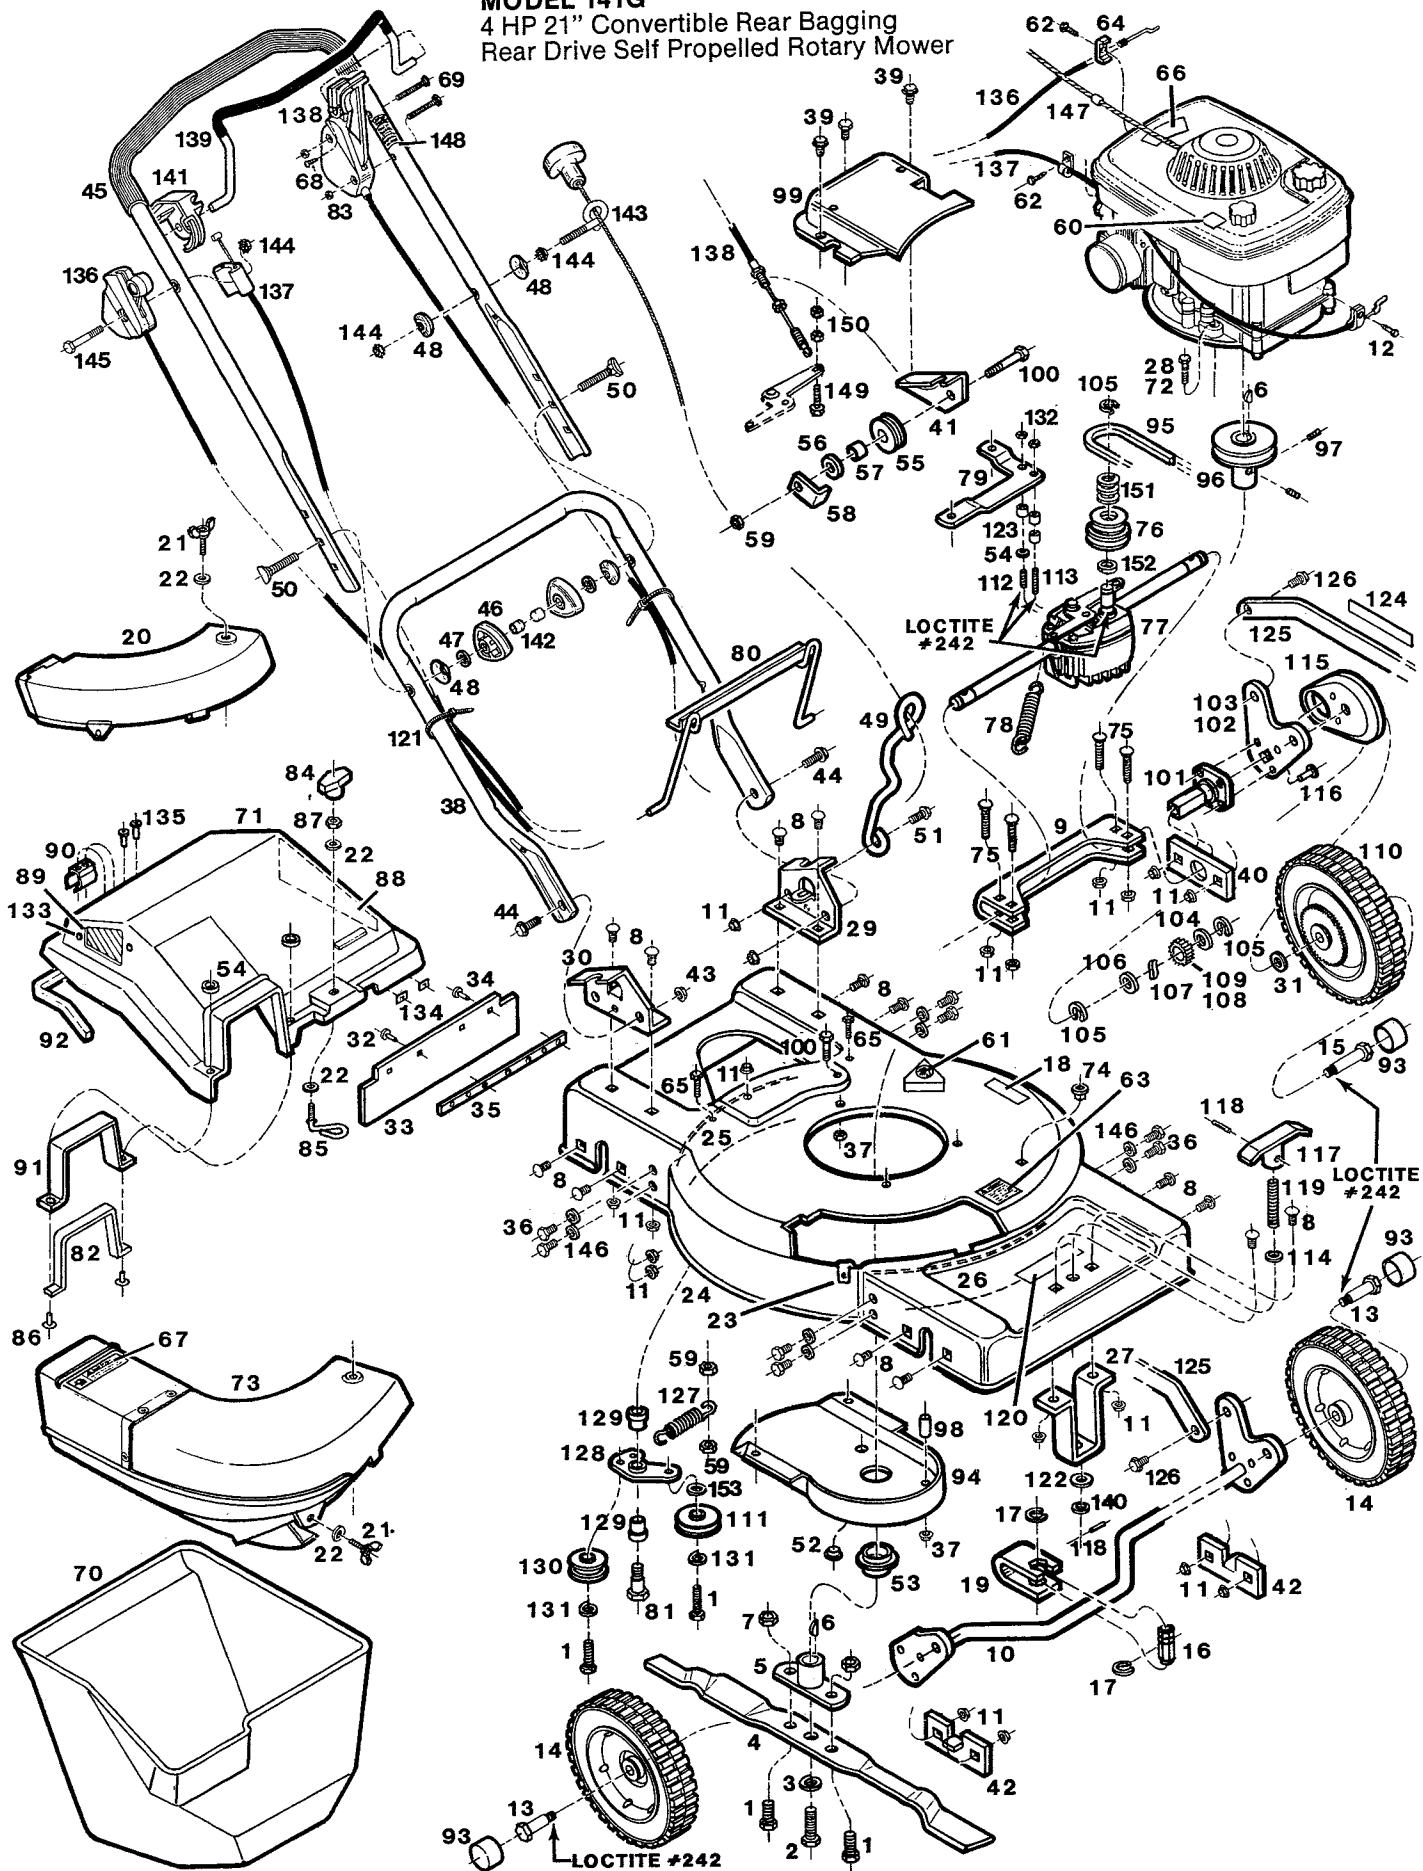

MODEL 141G
 4 HP 21" Convertible Rear Bagging
 Rear Drive Self Propelled Rotary Mower

P/L 183566
 P/N 228155

MODEL 141G

4 HP 21" Convertible Rear Bagging
Rear Drive Self Propelled Rotary Mower

Item No.	Part No.	Description	Item No.	Part No.	Description
1	457176	Bolt - Hex 3/8-16 x 1-1/4 Gr.5	77	171090	Transmission Assembly
2	156232	Bolt - Blade	78	134544	Spring - Transmission Return
3	311035	Lockwasher - Split 1/2	79	109421	Bracket - Transmission
4	030528	Blade 21	80	024935	Support - Catcher
5	109256	Coupling - Blade	81	156588	Bolt - Shoulder
6	150276	Key - Woodruff #6	82	134445	Seal - Door
7	715086	Locknut - Hex 3/8-16	83	151985	Nut - Hex #10-24
8	156364	Bolt - Carriage 5/16-18 x 5/8	84	156299	Knob - Catcher
9	024992	Channel - Rear Axle	85	156307	Shaft - Connecting
10	024976	Axle Assembly - Front	86	156810	Rivet - Pop Special 3/16
11	151340	Locknut - Flange 5/16-18	87	311052	Nut - Hex 1/4 - 20
12	151613	Bolt - Hex Sems #10-32 x 3/8	88	112011	Screen - Large
13	156216	Bolt - Wheel	89	112029	Screen - Small
14	041418	Wheel	90	111963	Clip - Handle
15	157412	Bolt - Wheel	91	109504	Support - Chute Opening
16	091181	Hub - Height Adjustment	92	134452	Seal - Bag
17	156745	Ring - Retaining 11/16	93	112045	Cap - Hub
18	001602	Decal - Cutting Height Arrow	94	024968	Cover - Idler
19	091173	Channel - Height Adjustment	95	171025	V-Belt
20	112052	Cover - Deck	96	171082	Sheave - Engine
21	156265	Screw - Wing 1/4-20 x 3/4	97	156497	Screw - Set SQ Hd. 1/4-20 x 1/2
22	715300	Washer - Flat 1/4	98	156489	Spacer 21/64 ID x 1-11/64
23	156281	Nut - Speed 1/4	99	024950	Cover - Transmission
24	024828	Deck - Self-propelled 21	100	156455	Bolt - Hex 1/4-20 x 1 Gr. 5
25	012575	Baffle - Rear	101	109413	Hub - Wheel Arm
26	024885	Baffle - Front	102	012526	Arm - Wheel RH
27	091165	Bracket - Height Adjustment	103	012534	Arm - Wheel LH
28	156463	Screw - Hex 5/16-18 x 2-3/4 Gr. 5	104	156620	Washer - Flat 1/2
29	024869	Bracket - Handle LH	105	151282	Ring - Transmission Retaining
30	024851	Bracket - Handle RH	106	156638	Washer - Flat 1/2
31	156877	Washer - 3/8 Hardened	107	171041	Dog - Drive
32	715243	Rivet - Pop 3/16 x 1/8	108	171058	Gear - Drive RH
33	112136	Shield - Trailing	109	171066	Gear - Drive LH
34	152389	Rivet - 3/16 x 11/32	110	041442	Wheel w/Gear
35	109496	Strip - Backing	111	305367	Pulley - Idler
36	450437	Bolt - Hex 5/16-18 x 5/8 Gr. 5	112	156786	Stud - Transmission Short
37	715490	Locknut - 5/16-18	113	156802	Stud - Transmission Long
38	072405	Handle - Lower	114	156612	Washer - Wave 1/2
39	154278	Screw - Self-tapping 1/4-20 x 1/2	115	024943	Cover - Drive Wheel
40	109520	Support - Wheel Hub	116	764282	Rivet - 1/4 x 5/8
41	024984	Bracket - Cable Support	117	111971	Handle - Height Adjustment
42	109207	Bracket - Axle	118	156778	Pin - Roll 3/16 x 3/4
43	451492	Nut - 3/8-16 Top Lock Flange	119	091157	Screw - Height Adjustment
44	156414	Bolt - Hex Flange 3/8-16 x 1	120	001594	Decal - Cutting Height Adjustment
45	072348	Handle - Upper w/Foam Grip	121	110379	Cable Tie
46	744284	Knob - Handle	122	156604	Washer - Flat Nylon 1/2
47	461665	Lockwasher - Internal Tooth 5/16	123	156794	Spacer - Transmission
48	150201	Washer - Curved 5/16	124	001610	Decal - Cutting Height Levels
49	109322	Guide - Lower Rope	125	012518	Link - Height Adjustment
50	151936	Bolt - Curved Head 5/16-18 x 2-1/4	126	156554	Bolt - Shoulder 5/16
51	459131	Bolt - Hex 5/16-18 x 1	127	134478	Spring - Idler
52	112102	Plug - Button	128	171033	Arm - Idler
53	112094	Shield - Dust	129	156653	Bearing - Flange Nylon
54	156273	Washer - Flat #10	130	171124	Pulley - Idler
55	171074	Pulley - Drive Cable	131	150185	Lockwasher - 3/8
56	156661	Washer - Flat 9/32 ID x 1-1/4 OD	132	715334	Nut - Keps #10 - 24
57	156679	Spacer - 17/64 ID x 3/8 OD	133	156331	Rivet - Nylon 3/16
58	171116	Retainer - Cable	134	156844	Nut - Push 1/8
59	715508	Nut - Hex Top Lock 1/4-20	135	156349	Rivet - Pop 1/8 x 1/4
60	148411	Decal - Warning Oil Overfill	136	051235	Control - Throttle
61	143115	Decal - Warning CPSC	137	051508	Cable - Bail
62	150623	Screw - Hex Slotted #10 x 5/8	138	051441	Control - Drive
63	001818	Decal - Warning Chute	139	097709	Bail - Coated
64	150318	Clamp - Cable	140	156596	Washer - Flat 1/2
65	156471	Screw - Hex Self-tapping #10-16 x 1/2	141	111526	Actuator - Cable
66	001206	Decal - Warning Blade Rotation	142	110064	Cap - Plastic Bolt
67	001800	Decal - Warning Catcher	143	152371	Guide - Upper Rope
68	152181	Screw - Retaining	144	715037	Nut - Keps 1/4 - 20
69	151944	Screw - Machine #10-24 x 2	145	153874	Bolt - Hex 1/4 - 20 x 2-1/4
70	129023	Frame & Bag Assembly	146	715185	Washer - Flat 5/16
71	111997	Top - Catcher	147	152074	Rope Stop
72	156968	Bolt - Hex 5/16-18 x 1-1/4 Gr. 5	148	760074	Decal - Engine Control
73	129015	Chute Cover & Body Assembly	149	155366	Screw - #10 - 24 x 5/8 HWH Slotted
74	156422	Insert - Plastic 1/4	150	451443	Nut - #10 - 24 Center Lock
75	151696	Bolt - Carriage 5/16-18 x 1-3/4 Gr. 5	151	158873	Washer - 1/2
76	171108	Sheave - Transmission	152	162289	Spacer - 1/2 I.D.
			153	461731	Washer - 3/8