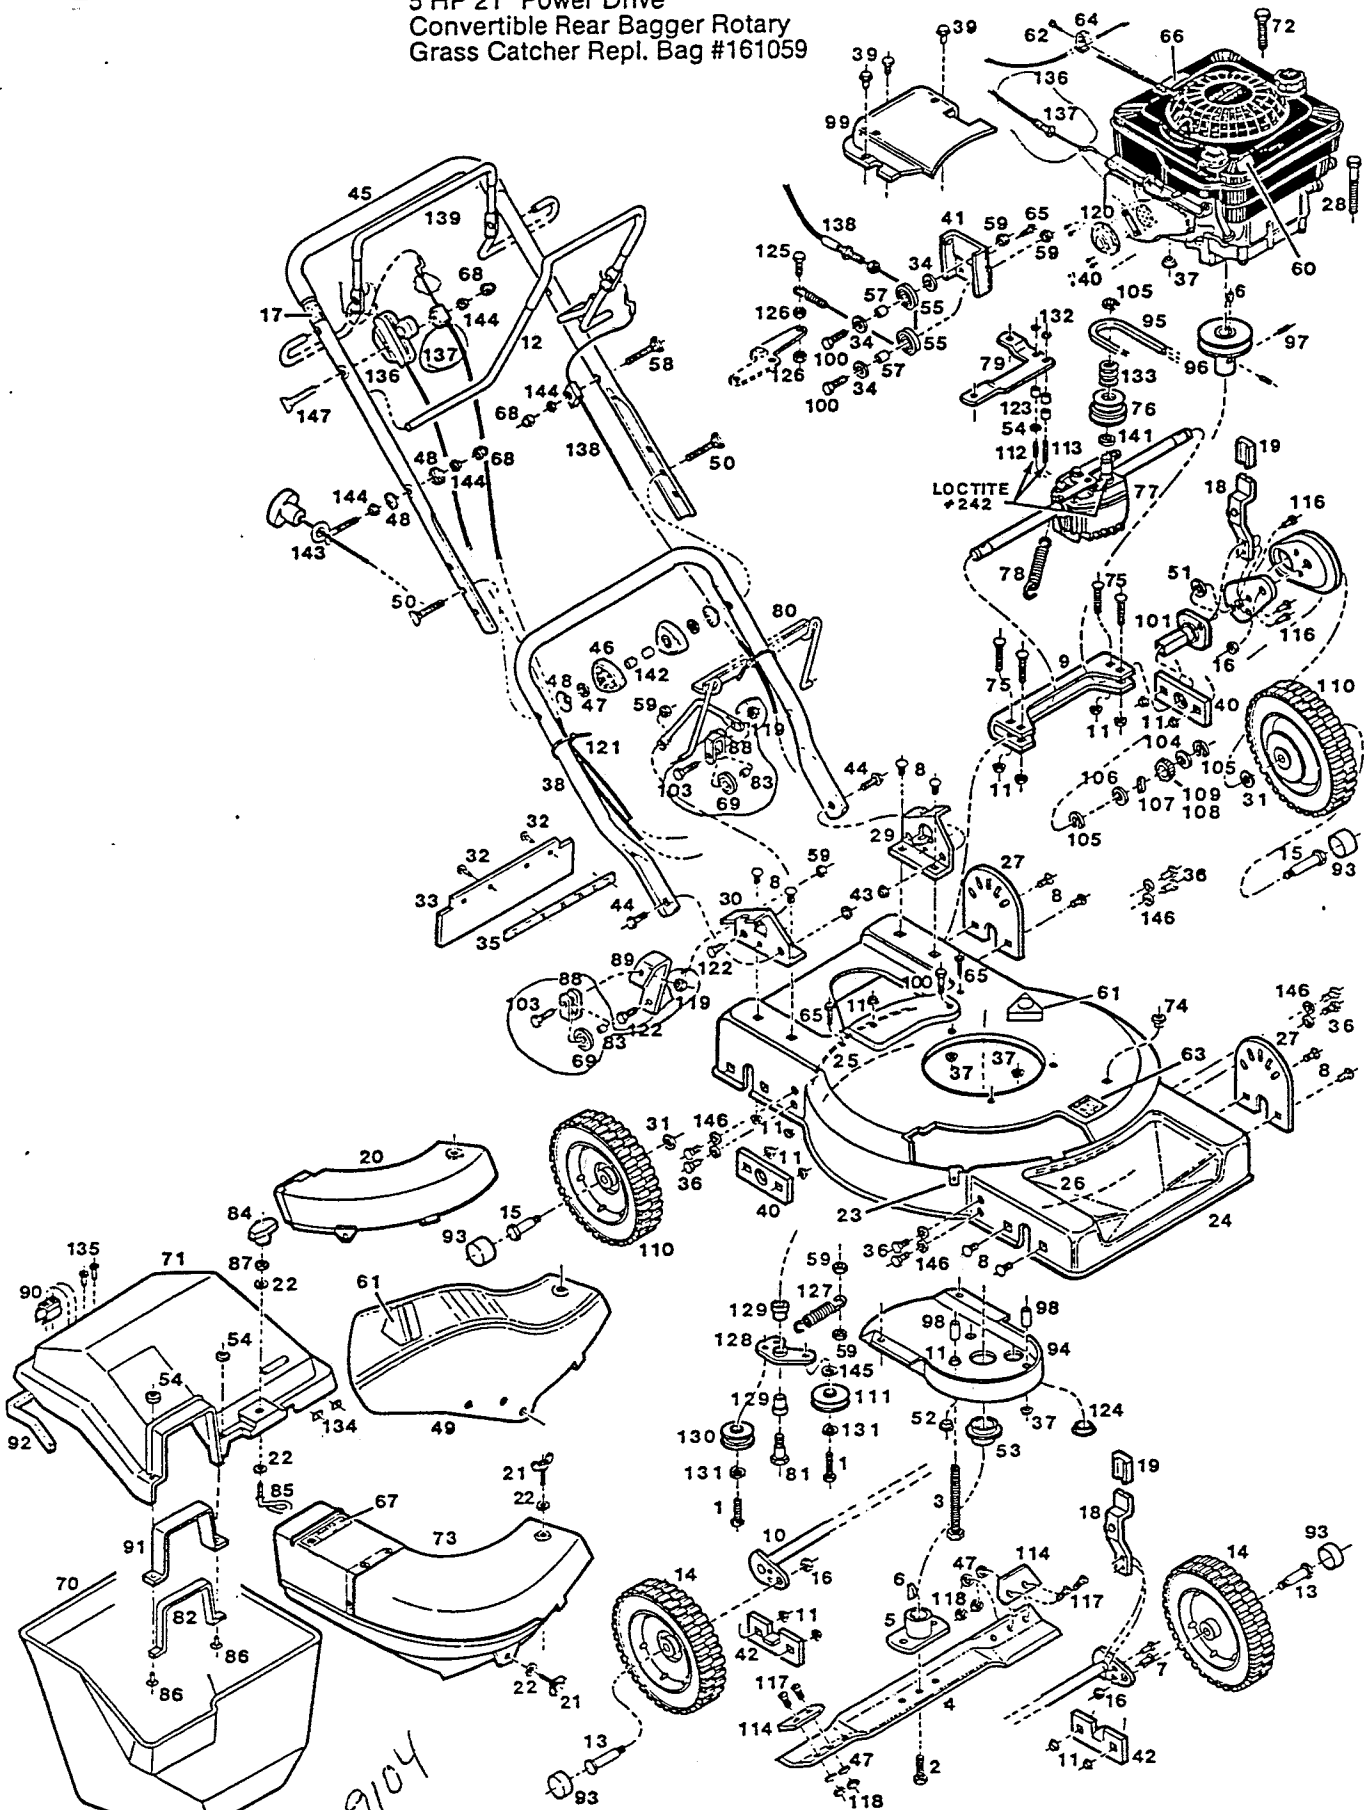

MODEL 141H
5 HP 21" Power Drive
Convertible Rear Bagger Rotary
Grass Catcher Repl. Bag #161059

MODEL 141H
5 HP 21" Power Drive Convertible Rear Bagger Rotary
Grass Catcher Repl. Bag #161059

Item No.	Part No.	Description	Item No.	Part No.	Description
1	457176	Bolt - Hex 3/8-16 x 1-1/4 Gr.5	75	151696	Bolt - Carriage 5/16-18 x 1-3/4 Gr. 5
2	380568	Bolt - Blade	76	171108	Sheave - Transmission
3	163592	Bolt Hex 5/16-18 x 4	77	085449	Transmission Assembly
4	031245	Blade 21	78	134544	Spring - Transmission Return
5	109256	Coupling - Blade	79	109421	Bracket - Transmission
6	150276	Key - Woodruff #6	80	017921	Support - Catcher
7	156257	Rivet - Pop 1/4 x 3/8	81	156588	Bolt - Shoulder
8	158907	Bolt - Carriage 5/16-18 x 5/8	82	134445	Seal - Door
9	024992	Channel - Rear Axle	83	380634	Bushing - Pulley
10	018473	Axle Assembly - Front	84	156299	Knob - Catcher
11	157610	Locknut - Flange 5/16-18	85	156307	Latch - Catcher Top
12	179960	Bail - Ground Drive	86	156810	Rivet - Pop Special 3/16
13	153668	Bolt - Wheel, Front	87	310052	Nut - Hex 1/4 - 20
14	041418	Wheel - Front 8"	88	085464	Retainer - Starter Rope
15	154328	Bolt - Wheel, Rear	89	178848	Bracket - Pulley Support
16	715524	Nut - Hex 3/8-16 Lock	90	111963	Clip - Handle
17	760074	Decal - Engine Control	91	109504	Support - Chute Opening
18	091470	Lever - Height Adjuster	92	134452	Seal - Bag
19	111559	Tip - Plastic	93	112045	Cap - Hub
20	112052	Cover - Deck	94	018374	Cover - Idler
21	156265	Screw - Wing 1/4-20 x 3/4	95	171025	V-Belt
22	715300	Washer - Flat 1/4	96	179317	Sheave - Engine
23	156281	Nut - Speed 1/4	97	156497	Screw - Set SQ Hd. 1/4-20 x 1/2
24	018366	Deck - Self-propelled 21	98	156489	Spacer 21/64 ID x 1-11/64
25	018390	Baffle - Rear	99	018341	Cover - Transmission
26	024885	Baffle - Front	100	158972	Bolt - Hex 1/4-20 x 1 Gr. 5
27	024844	Plate - Height Adjuster	101	109413	Hub - Wheel Arm
28	156463	Screw - Hex 5/16-18 x 2-3/4 Gr. 5	102	012526	Arm - Wheel
29	024869	Bracket - Handle LH	103	380949	Bolt - Hex #10-24 x 1
30	024851	Bracket - Handle RH	104	156620	Washer - Flat 1/2
31	156877	Washer - 3/8 Hardened	105	151282	Ring - Transmission Retaining
32	715243	Rivet - Pop 3/16 x 1/8	106	156638	Washer - Flat 1/2
33	112136	Shield - Trailing	107	171041	Dog - Drive
34	615690	Washer - 1/4"	108	171058	Gear - Drive RH
35	109496	Strip - Backing	109	171066	Gear - Drive LH
36	450437	Bolt - Hex 5/16-18 x 5/8 Gr. 5	110	041442	Wheel w/Gear
37	715490	Locknut - 5/16-18	111	305367	Pulley - Idler
38	072405	Handle - Lower	112	156786	Stud - Transmission Short
39	715052	Screw - Self-tapping 1/4-20 x 1/2	113	156802	Stud - Transmission Long
40	179176	Support - Wheel Hub	114	031252	Tip - Air Lift
41	018382	Bracket - Cable Support	115	024943	Cover - Drive Wheel
42	109207	Bracket - Axle	116	764282	Rivet - 1/4 x 5/8
43	451492	Nut - 3/8-16 Top Lock Flange	117	163691	Screw - Phillips 5/16-24 x 1/2
44	156414	Bolt - Hex Flange 3/8-16 x 1	118	157974	Nut - Hex 5/16-24
45	072942	Handle - Upper	119	452318	Nut - Hex #10 x 24 Lock
46	744284	Knob - Handle	120	085498	Deflector - Muffler
47	153510	Lockwasher - Internal Tooth 5/16	121	110379	Cable Tie
48	150201	Washer - Curved 5/16	122	449587	Bolt - 1/4-20 x 5/8
49	393413	Chute - Side Discharge	123	156794	Spacer - Transmission
50	151936	Bolt - Curved Head 5/16-18 x 2-1/4	124	380493	Plug - Button 1-1/2
51	615690	Washer 1/4"	125	155366	Screw - #10-24 x 5/8
52	112102	Plug - Button	126	452318	Nut - #10-24 Center Lock
53	112094	Shield - Dust	127	134478	Spring - Idler
54	715136	Washer - Flat #10	128	171033	Arm - Idler
55	112177	Pulley - Drive Cable	129	156653	Bearing - Flange Nylon
56	156661	Washer - Flat 9/32 ID x 1-1/4 OD	130	672923	Pulley - Idler
57	156679	Bushing - 17/64 ID x 3/8 OD	131	150185	Lockwasher - 3/8
58	150029	Bolt - Curved Head 1/4 x 1-1/2	132	715334	Nut - Keps #10 - 24
59	715508	Nut - Hex Top Lock 1/4-20	133	158873	Washer - 1/2
60	148411	Decal - Warning Oil Overfill	134	156844	Nut - Push 1/8
61	143115	Decal - Warning CPSC	135	156349	Rivet - Pop 1/8 x 1/4
62	150623	Screw - Hex Slotted #10 x 5/8	136	052217	Control - Throttle
63	001818	Decal - Warning Chute	137	052209	Cable - Engine/Blade Control
64	157552	Clamp - Cable	138	052282	Cable - Drive Control
65	156471	Screw - Hex Self-tapping #10-16 x 1/2	139	106880	Bail - Coated
66	001206	Decal - Warning Blade Rotation	140	120048	Screw - #8-32 x 3/8
67	001800	Decal - Warning Catcher	141	162289	Spacer - 1/2 I.D.
68	452573	Nut - Acorn 1/4-20	142	110064	Cap - Plastic Bolt
69	113837	Pulley - Plastic, Starter Rope	143	152371	Guide - Rope, Upper
70	161059	Frame & Bag Assembly	144	715037	Nut - Keps 1/4 - 20
71	161042	Top - Catcher	145	461731	Washer - 3/8
72	156968	Bolt - Hex 5/16-18 x 1-1/4 Gr. 5	146	715185	Washer - Flat 5/16
73	113423	Chute Cover & Body Assembly	147	380550	Bolt - Curved Head 1/4-20 x 2-1/4
	156422	Insert - Plastic 1/4			