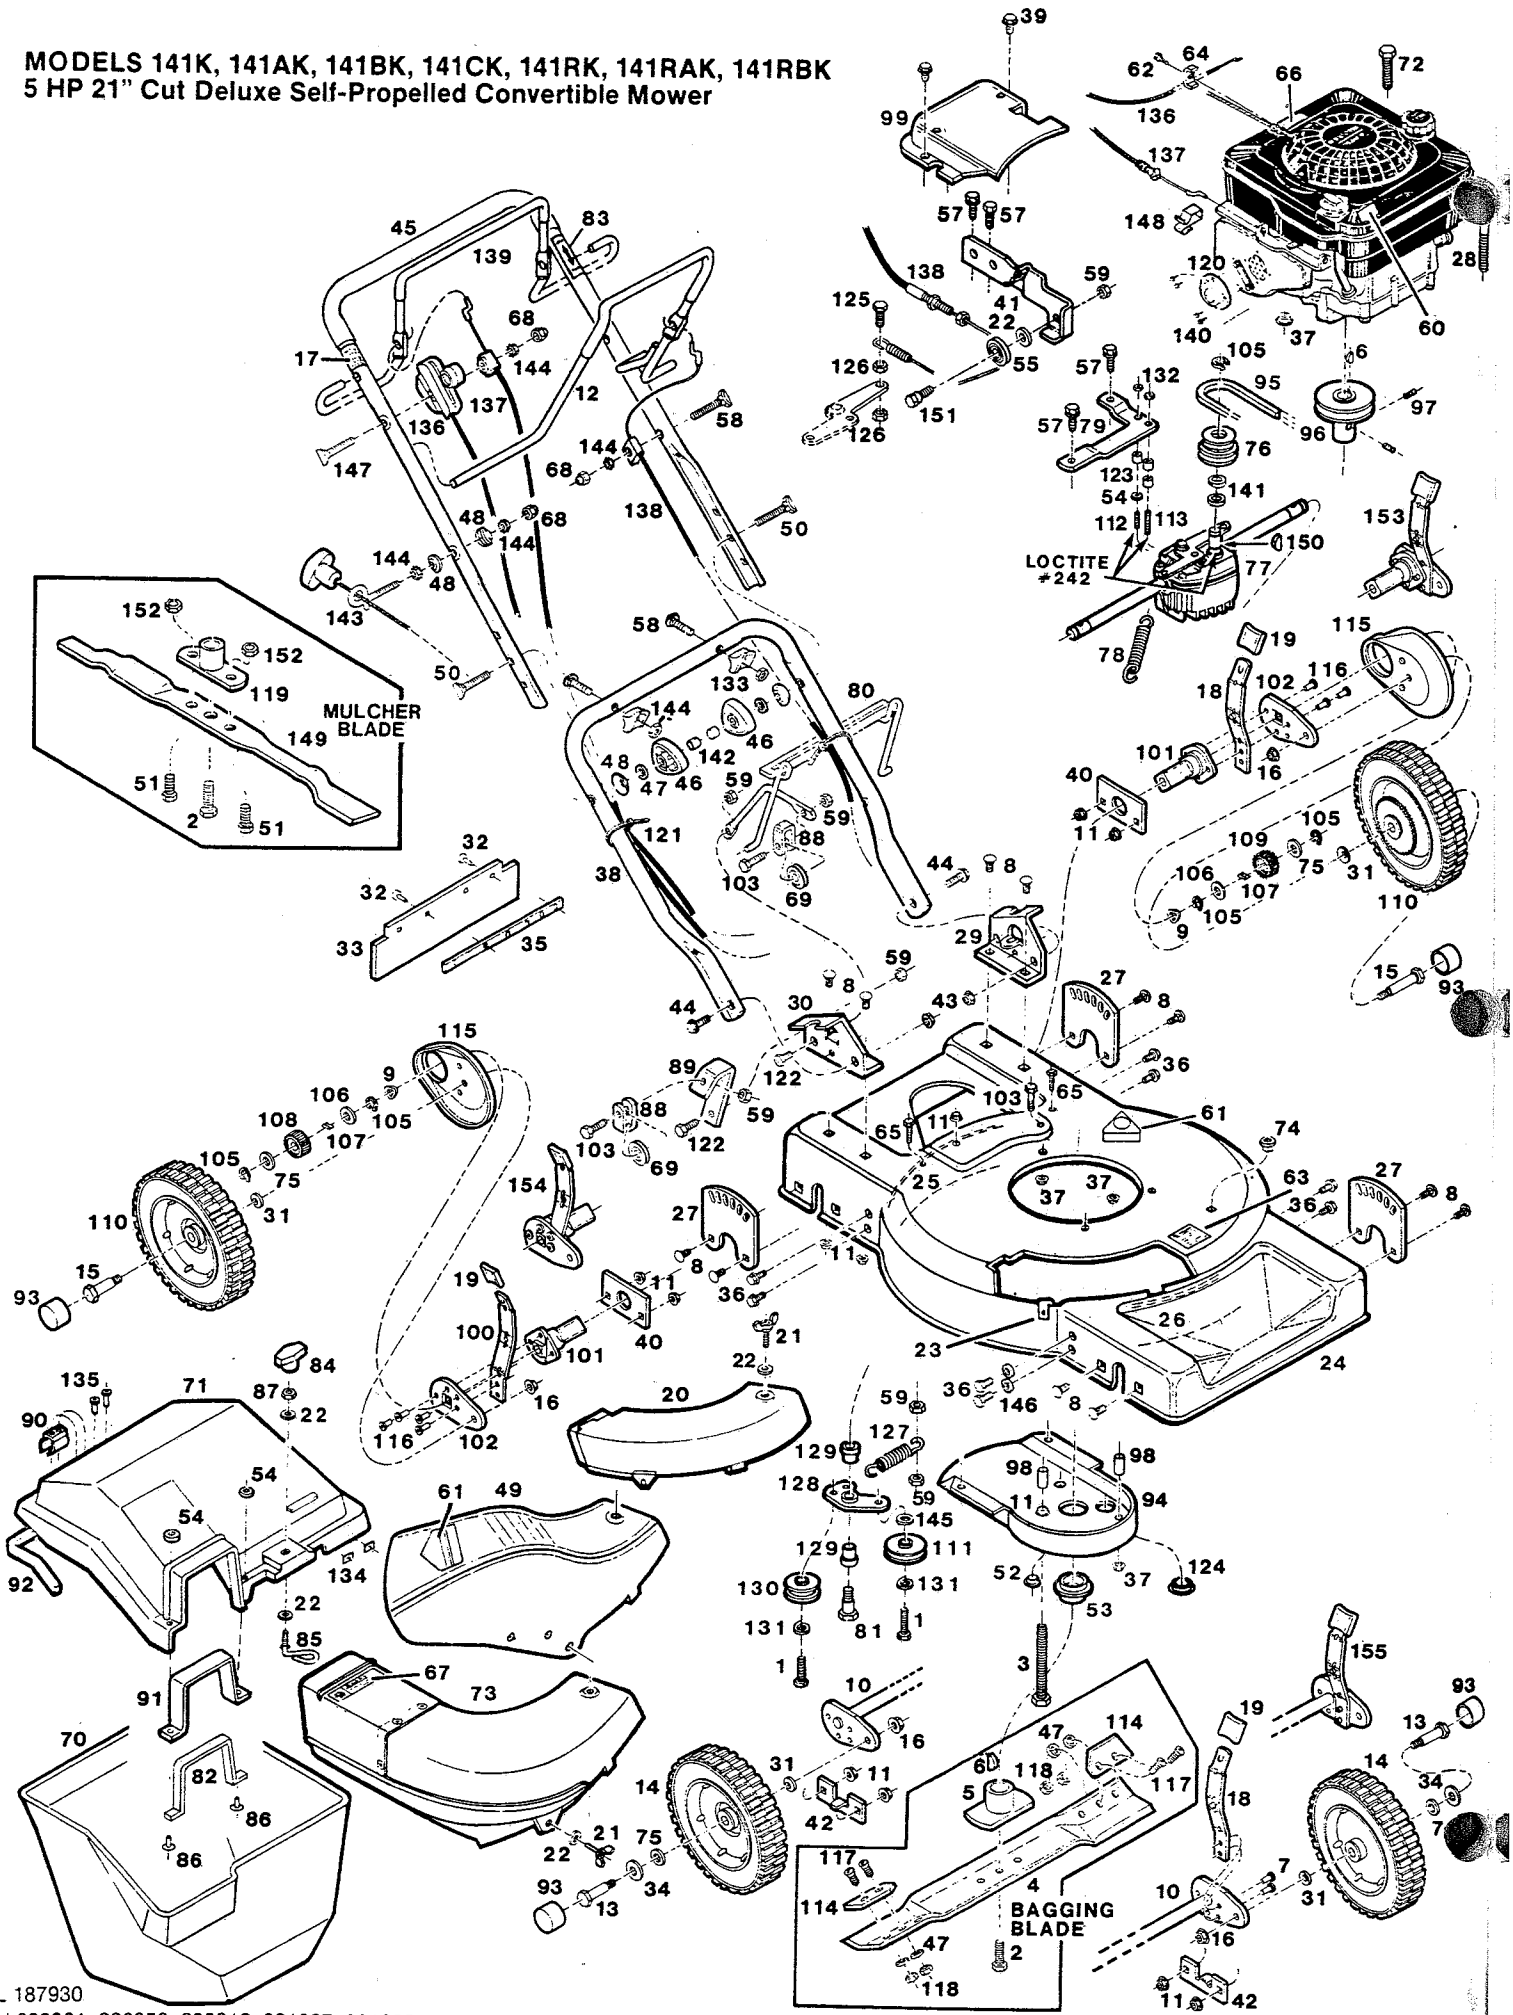

MODELS 141K, 141AK, 141BK, 141CK, 141RK, 141RAK, 141RBK
5 HP 21" Cut Deluxe Self-Propelled Convertible Mower

**MODELS 141K, 141AK, 141BK, 141CK, 141RK, 141RAK, 141RBK
5 HP 21" Cut Deluxe Self-Propelled Convertible Mower**