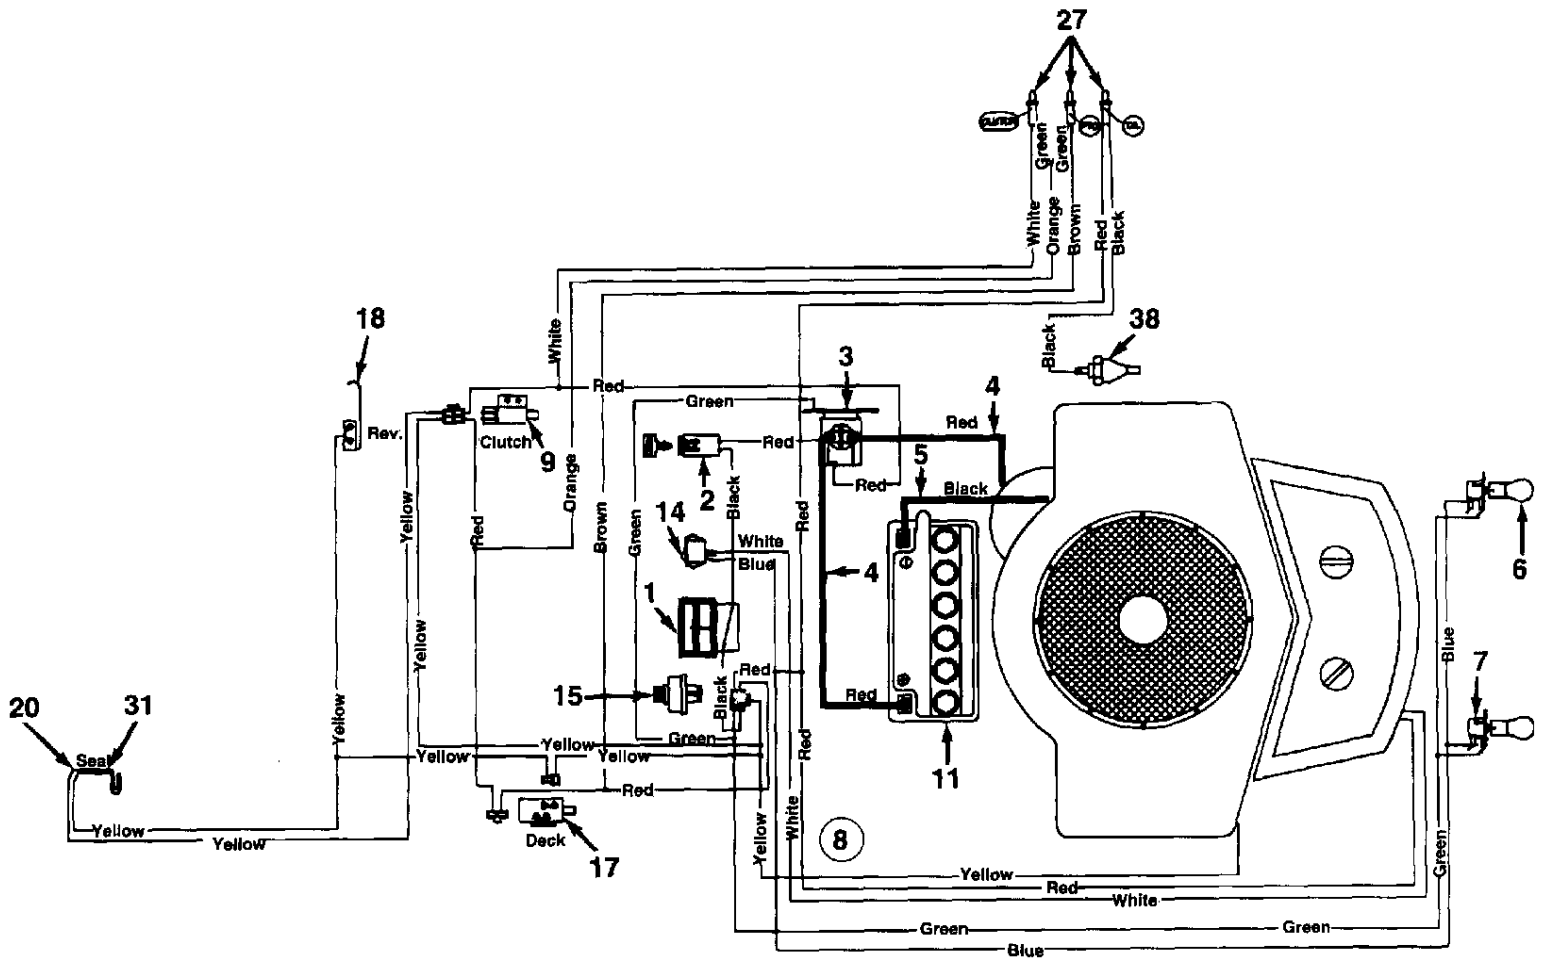

Ref #	Part Number	Qty	Description
1	725-0925		Ammeter
2	725-1625		Fuse 7.5 Amp For model 144V834H401
2	725-1381		Fuse 20 Amp For model 144W834P401
3	725-1426		Solenoid
4	725-0561		Wire
5	725-0996		6 Ga. Black Wire 7.5" Lg.
6	725-0963		Bulb
7	725-1650		Socket
8	629-0110		Wire Harness For model 144V834H401
	629-0117		Wire Harness For model 144W834P401
9	725-1657		Safety Switch (Clutch) New Part
11	725-1635		Battery (275 Cold Crank Amps)
14	725-0634		Light Switch
15	725-0267		Ignition Switch
17	725-0465A		Safety Switch (Deck)
18	725-1643		Spring Lever
20	725-1303		Safety Switch (Seat)
27	725-1365		Bulb
31	725-1439		Safety Switch (Seat)
38	751-0537		Oil Pressure Switch For model 144V834H401

144V834P401 (1994)
Electrical/Switches