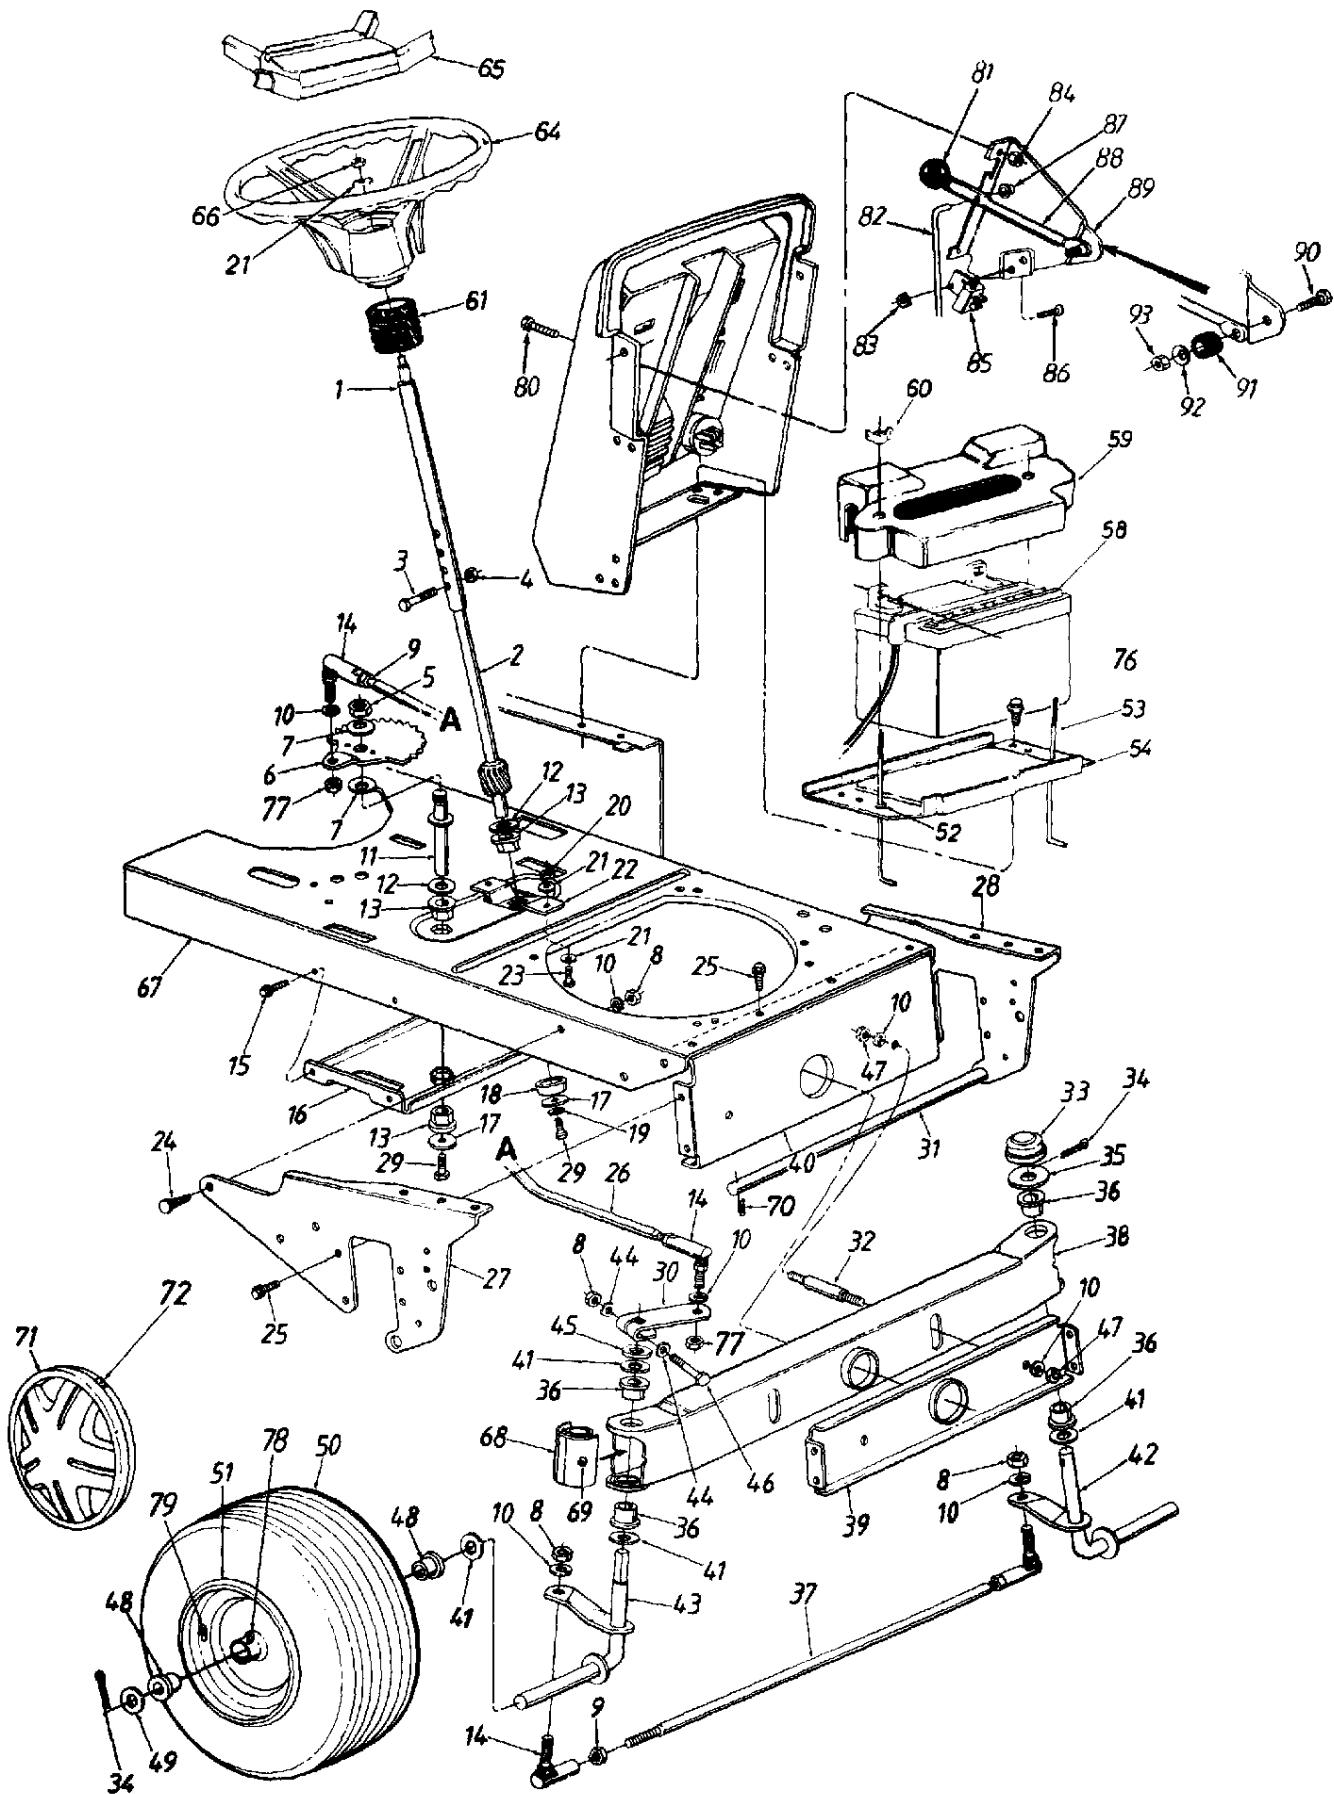

Ref #	Part Number	Qty	Description
1	16512		Steering Column Ass'y.
2	738-0763		Lower Steering Shaft
3	144V834P401 (1994)		Steering Assembly/Wheels, Front/Axle, Front/Battery/Control, Deck
4	712-0324		Hex Bolt 1/4-20 x 1.31" Lg.
5	712-0337		Hex L-Nut 1/4-20 Thd.
6	717-0943A		Hex Nut 5/8-18 Thd.
7	736-0317		Steering Gear Segment
8	712-0241		Bell-Wash. 5/8" I.D. x 1.25" O.D.
9	712-0711		Hex Nut 3/8-24 Thd.
10	736-0169		Hex Jam Nut 3/8-24 Thd.
11	738-0768		L-Wash. 3/8" I.D.
12	736-0187		Steering Gear Segment Shaft
13	748-0227A		FI-Wash. .64" I.D. x 1.24" O.D.
14	723-3018		Hex Flange Brg. .63" I.D.
15	710-0599		Ball Joint Ass'y.
16	16888A		Hex Wash. Hd. TT-Tap Scr. 1/4-20 x .5" Lg.
17	736-0343		Deck Idler Support Brkt. New Part
18	750-0532		FI-Wash. .33" I.D. x 1.25" O.D.
19	736-0119		Spacer .985" I.D. x 1.25" O.D.
20	712-0123		L-Wash. 5/16" I.D.
21	736-0242		Hex Nut 5/16-24 Thd.
22	16894		Bell-Wash. .345" I.D. x .88" O.D.
23	710-0157		Bearing Retainer Brkt.
24	710-0793		Hex Bolt 5/16-24 x .75" Lg.
25	710-0604		Ribbed Neck Bolt 3/8-24 x .8" Lg.
26	747-0579		Hex Wash. TT-Tap Scr. 5/16-18 x .62" Lg.
	747-0899		Steering Drag Link For model 144V834H401 only. Steering Drag Link New Part; For model 144W834P401 only.
27	16896A		Pivot Bar Side Plate - R.H. New Part
28	16897A		Pivot Bar Side Plate - L.H. New Part
29	710-0538		Hex Bolt 5/16-18 x .62" Lg.
30	683-0061		Steering Arm Ass'y. New Part
31	738-0777		Deck Connecting Rod
32	738-0775		Pivot Bar Shld. Bolt 3/8-16 x 5/8" Lg.
33	731-0484A		Cap
34	714-0121		Cotter Pin 5/32" Dia.
35	736-0316		Flat Washer
36	741-0523		Flange Brg. .757" I.D.
37	747-0721		Tie Rod 20.25" Lg.
38	16843		Pivot Bar Assy.
39	16889		Pivot Bar Support Brkt. - Front
40	16890		Pivot Bar Support Brkt. - Rear
41	736-0188		FI-Wash. .76" I.D. x 1.49" O.D.
42	16915		Front Axle Ass'y. - L.H.
43	16914		Front Axle Ass'y. - R.H.
44	736-0286		Bowed Washer
45	748-0160		Spacer .755" I.D. x 1.25" O.D.
46	710-0331		Hex Bolt 3/8-24 x 2.25" Lg.
47	712-0798		Hex Nut 3/8-16 Thd.
48	741-0516		Flange Brg. .75" I.D.
49	736-0316		FI-Wash. .71" I.D. x 1.5" O.D.
50	634-0084		Wheel Ass'y. Comp.
	734-1727		Tire Only