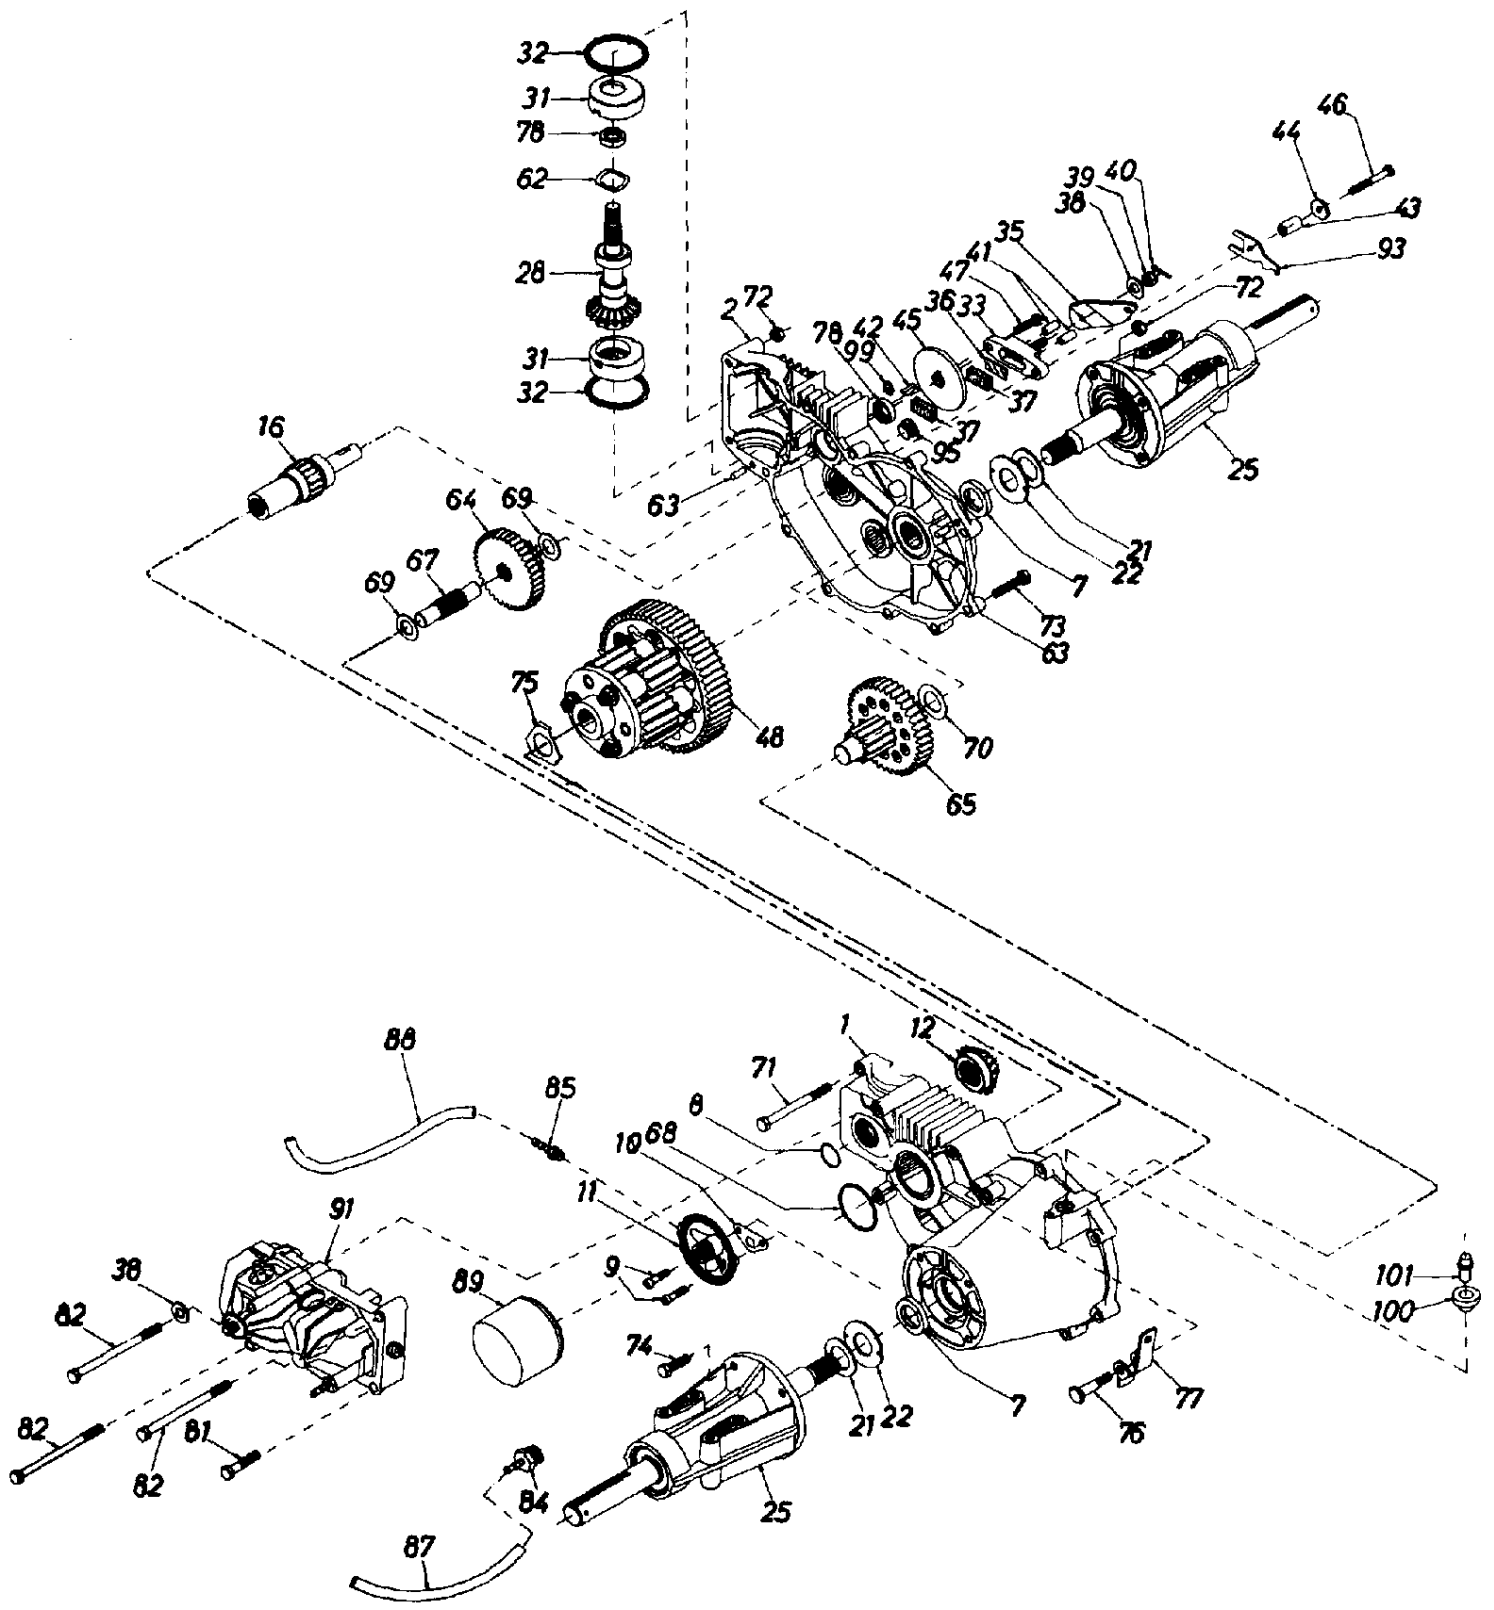

Ref #	Part Number	Qty	Description
1	HG-52881	1	Housing - L.H. Ass'y.
2	HG-52879	1	Housing - R.H. Ass'y.
7	HG-44782	2	Oil Seal .984" x 1.5" x .25"
8	HG-50070	1	Quad Ring
9		2	Capscrew, 1/4-20 x 1
10	HG-44920	1	Filter Base Gasket
11	HG-70053	1	Filter Base Ass'y.
12	HG-62876	1	Pinion Ass'y.
16	HG-62877	1	Brake Shaft Ass'y.
21	HG-44805	2	Washer, 1.0" x 1.63" x .08"
22	HG-44806	2	Washer, 1.0" x 2.06" x .09"
25	HG-82888	2	Axle Mounting Horn Ass'y.
28	HG-70054	1	Input Ass'y.
31	HG-44800	2	Ret. Bearing
32	HG-44802	2	O-Ring 2-1/2" O.D.
33	HG-62589	1	(Sub) Brake Yoke Ass'y.
35	HG-44094	1	Brake Arm
36	HG-44134	1	Puck Plate
37	HG-44132	2	Brake Puck
38	HG-44130	2	Washer, 7/16" x 7/8" O.D. x .060 H.T.
39	HG-44142	1	Nut, Castle 5/16-24 PL
40	HG-44101	1	Cotter Pin
41	HG-44127	2	Brake Actuating Pin
42	HG-44143	1	Hi-Pro Key 3/16" x 5/8"
43	HG-23711	1	Torsion Spring Spacer
44	HG-44278	1	Washer 7/8 O.D. x .260 I.D. x 1/8
45	HG-44090	1	Disc Brake
46	HG-44300	1	Bolt 1/4-20" x 2 W/Nylok Gr. 5
47	HG-44433	1	Bolt 1/4-20" x 1 W/Nylok Gr. 5
48	HG-62834	1	Differential Ass'y.
62	HG-44843	1	Wave Washer
63	HG-44757	2	Dowel Pin
64	HG-44776	1	Reduction Gear 14T - 38T
65	HG-70051	1	Final Drive Pinion Ass'y.
67	HG-44779	1	Jack Shaft
68	HG-44781	1	O-Ring
69	HG-44795	2	Fl-Wash. 5/8" I.D. x 1-5/32" O.D. Ht.
70	HG-44794	1	Fl-Wash. 7/8" I.D. x 1-1/2" O.D. Ht.
71	HG-44827	2	Hex Bolt H.D. 5/16-18" x 3-1/2"
72	HG-43064	4	Hex Lock Nut 5/16-18" 2-Way Plt.
73	HG-44841	11	Hex Bolt 5/16-18" x 1-1/2" Gr. 5 Plt.
74	HG-45089	7	Hex Bolt 5/16-18" x 1
75	HG-44880	1	Differential Washer .050
76	HG-44785	1	Shld. Bolt
77	HG-44786	1	Freewheel Actuating Arm
78	HG-44761	2	Oil Seal .625" x 1.0" x .25"
81	HG-43084	1	Hex Bolt 5/16-18" x 1-3/4"
82	HG-44820	3	Hex Bolt 5/16-18" x 4-1/2"
84	HG-50009	1	SAE Port Straight Fitting 7/8"
85	HG-50010	1	SAE Port Straight Fitting 7/16"
87	HG-50011	1	Hose, 8-1/2" Long
88	HG-50012	1	Hose 10-1/2" Long
89	HG-50037	1	Spin-On Filter
91	HG-BDU-10L-256	1	Transmission