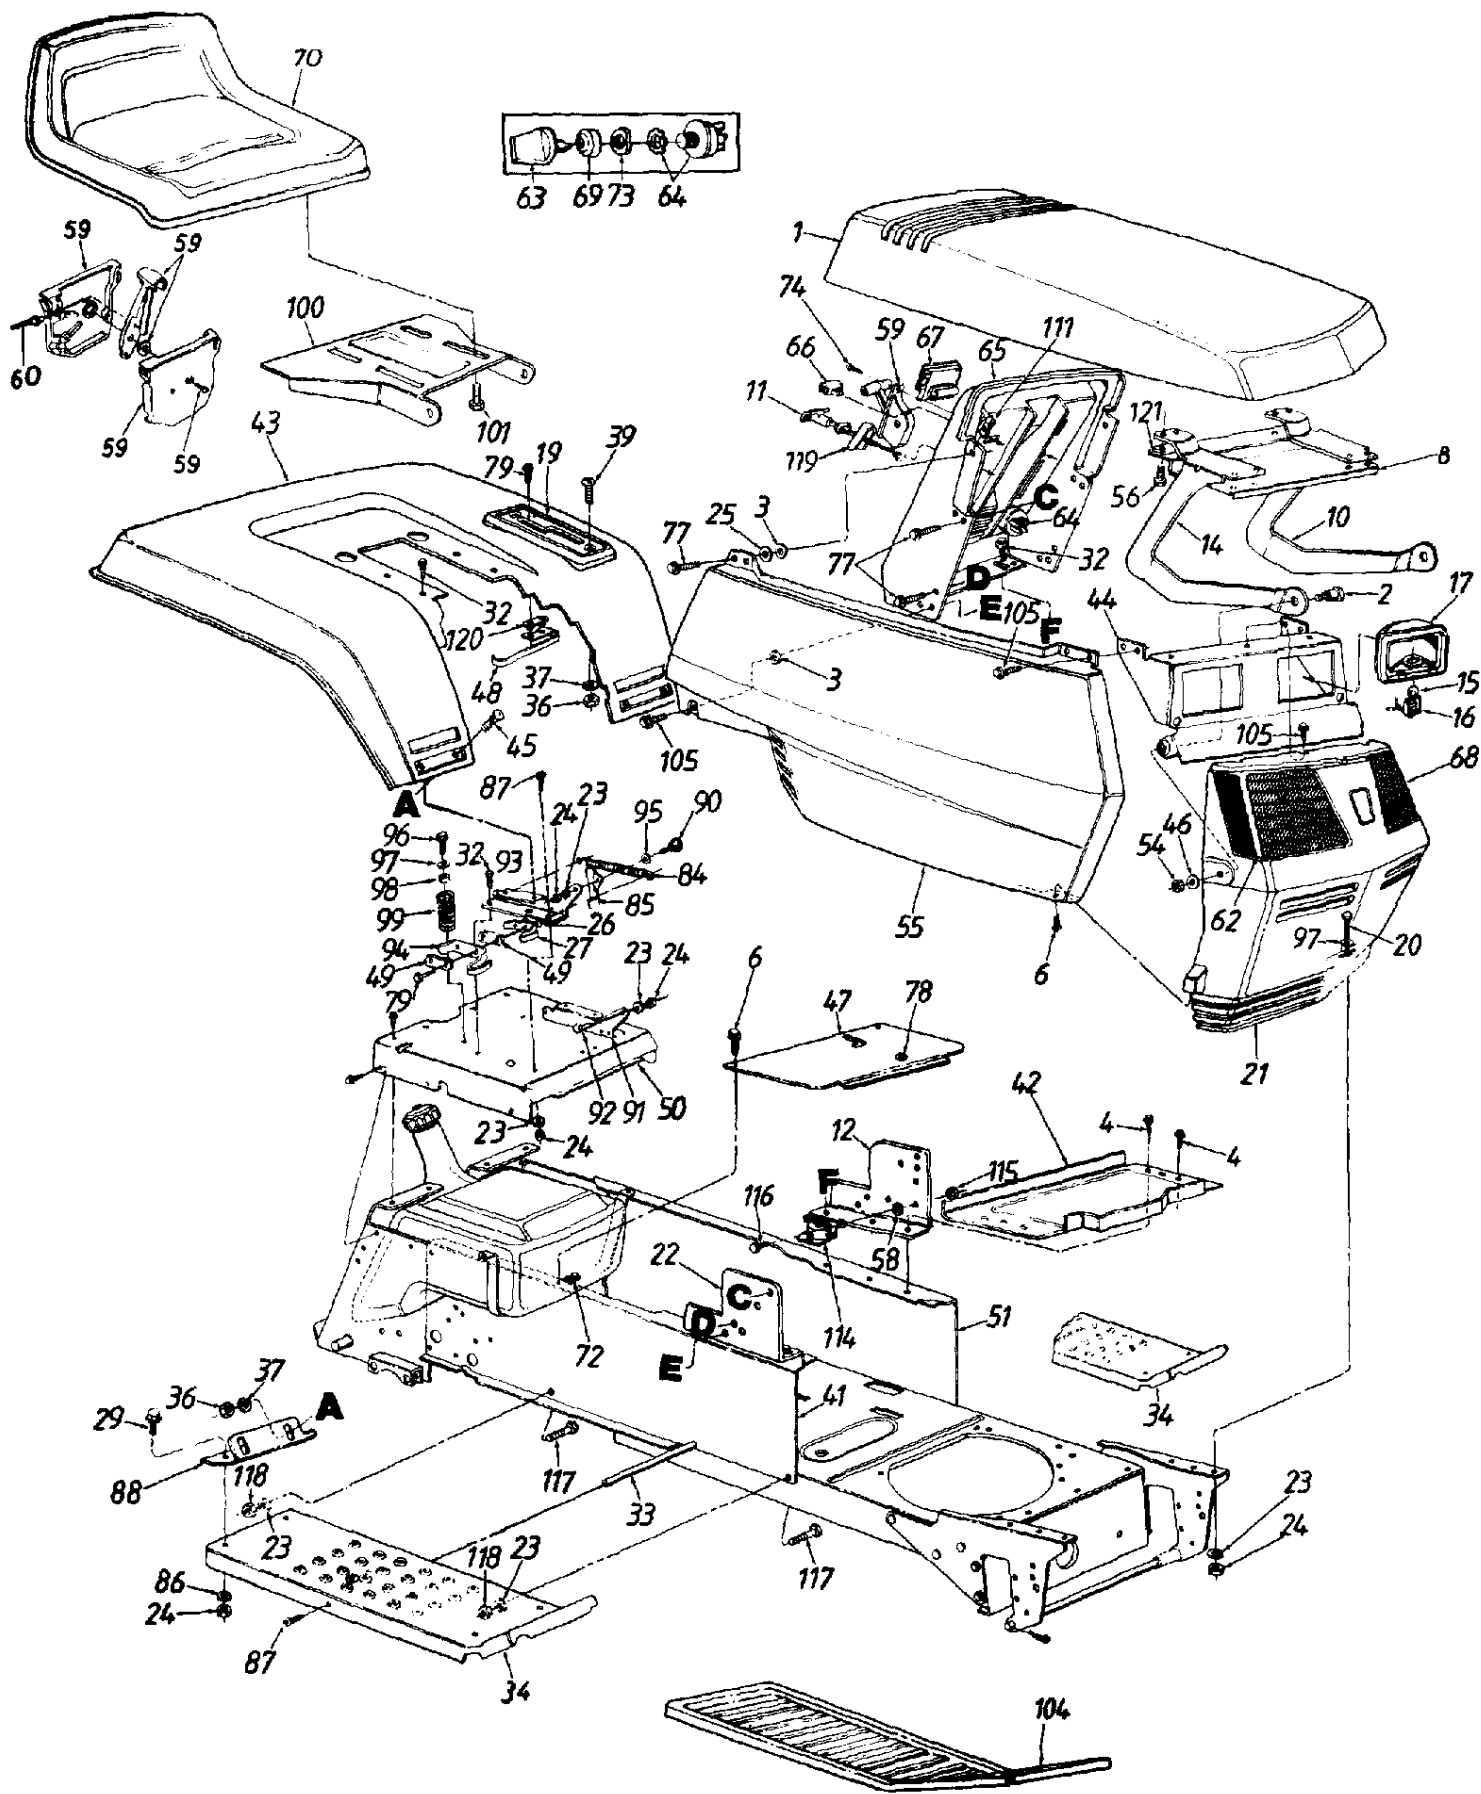

Ref #	Part Number	Qty	Description
1	631-0013		Hood w/Foam
2	738-0141		Shld. Bolt .437" Dia. x .35" Lg.
3	726-0233		Bolt Retainer 1/4" I.D.
4	710-0776A		Hex AB-Tap Scr. 1/4 x .62" Lg.
6	710-0351		Truss Mach. B-Tap Scr. #10 x .5" Lg.
8	16808		Hood Reincement
10	17761		Hood Hinge - L.H.
11	746-0614A		Choke Control
12	17294		Dash Support Brkt.- L.H.
14	17760		Hood Hinge - R.H.
15	725-0963		Lamp
16	725-1650		Twist Lock - Lamp Socket
17	731-0705		Headlight Housing
19	731-1053A		Speed Control Index Brkt.
20	710-0118		Hex Bolt 5/16-18 x .75" Lg.
21	731-1442		Grille
22	17293		Dash Support Bracket - R.H.
23	736-0119		L-Wash. 5/16" I.D.
24	712-0267		Hex Nut 5/16-18 Thd.
25	736-0176		FI-Wash. 1/4" I.D. x .93" O.D.
26	726-0278		Insulator Boss Plate
27	725-1439		Seat Spring Switch
29	710-0376		Hex Bolt 5/16-18 x 1.0" Lg.
32	710-0726		Hex Wash. Hd. AB-Tap Scr. 5/16 x .75" Lg.
33	738-0435		Running Board Rod
34	16922		Running Board - R.H.
	16921		Running Board - L.H.
36	712-0287		Hex Nut 1/4-20 Thd.
37	736-0329		L-Wash. 1/4" I.D.
39	710-0166		Truss Mach. Scr. 1/4-20 x 1.0" Lg.
41	17360A		R.H. Side Frame
42	17635		Battery Plate
43	17330A		Rear Fender
44	17223		Light Bracket
45	710-0167		Carriage Bolt 1/4-20 x .50" Lg.
46	736-0278		FI-Wash..328" I.D. x .68" O.D.
47	17393A		Transmission Panel
48	725-1643		Reverse Safety Switch
49	726-0279		Insulator Plate
50	16848C		Seat Plate
51	17361B		L.H. Side Frame
54	712-0158		Hex Cent. L-Nut 5/16-18 Thd.
55	631-0014		Side Panel Ass'y. - R.H. For model 144V834H401 only.
	631-0015		Side Panel Ass'y. - L.H. For model 144V834H401 only.
	731-1434		Side Panel Ass'y. - R.H. For model 144W834P401 only.
	731-1435		Side Panel Ass'y. - L.H. (Not Shown); For model 144W834P401 only.
56	710-0896		Hex Wash. Hd. B-Tap Scr. 1/4 x .62" Lg.
58	736-0222		Ext. L-Wash. 1/4" I.D.