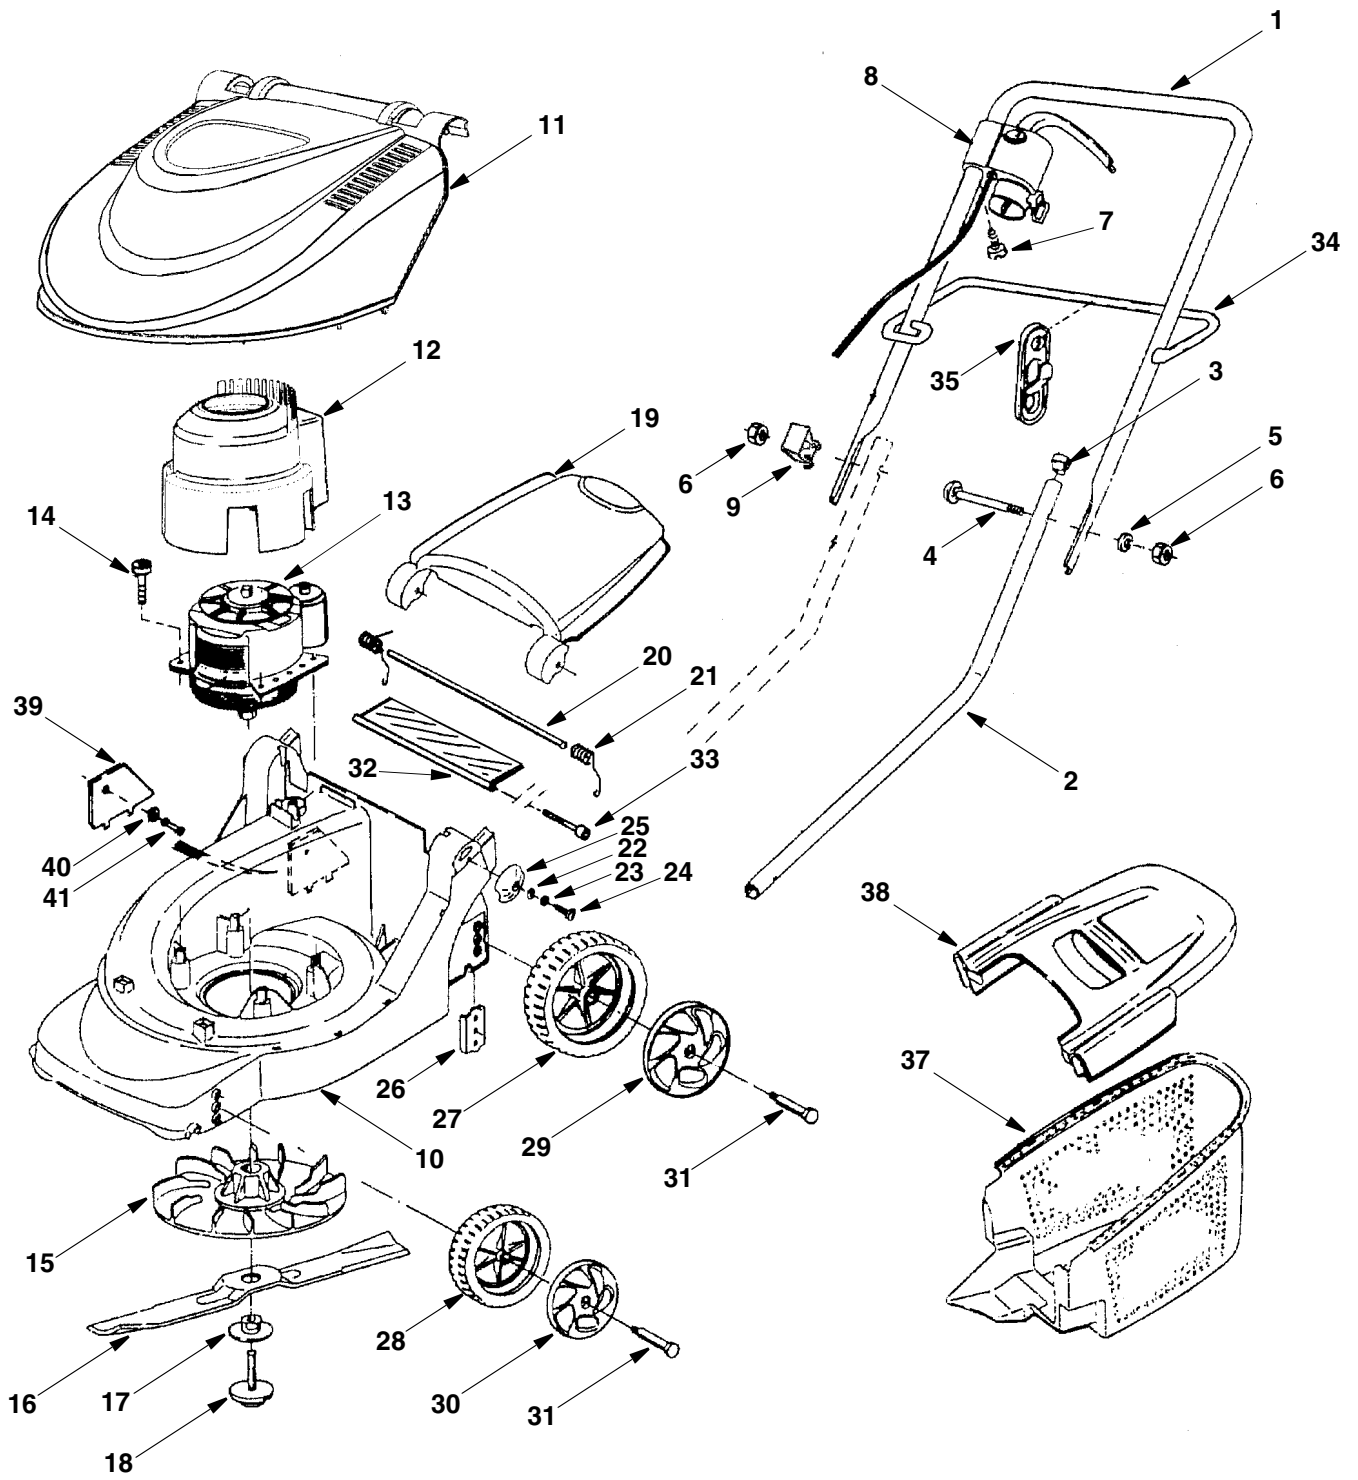

PARTS LIST 136

REF. NO.	PART NO.	DESCRIPTION
1	749-1042A	Upper Handle
2	749-1312	Lower Handle
3	720-0369	Handle Plug
4	710-1718	Handle Bolt
5	736-0649	Lock Washer
6	712-0690	Hex Nut
7	710-1757	Screw
8	725-1941	Motor / Blade Control Switch
9	731-2427	Cord Insulator
10	731-2421-0638	Mower Housing (Incl. Ref# 39-41)
11	731-2088A-0637	Electric Motor Cover
12	731-2224	Air Guide Pot
13	724-0310	Electric Motor
14	710-1756	Screw
15	631-0148	Blade Hub Assembly
16	742-0804	Cutting Blade
17	731-1961	Lock Washer
18	624-0077	Blade Bolt
19	731-1971A-0637	Rear Discharge Door
20	747-1072	Rod
21	732-0912	Spring
22	736-0697	Washer
23	736-0698	Lock Washer
24	710-1350	Screw
25	731-1805-0638	Cap
26	782-0609	Holder Plate
27	734-1884-0637	Rear Wheel
28	734-1885-0637	Front Wheel
29	720-0343-0637	Rear Wheel Cap
30	720-0342-0637	Front Wheel Cap
31	738-1031	Axle Bolt
32	731-2402	Rear Trailing Shield
33	710-1758	Screw
34	747-1010	Guide Rod
35	726-0368-0637	Cable Clamp
37	731-1968-0637	Grass Bag
38	731-2426-0637	Grass Bag Cover
39	782-9095-0638	Protection Plate
40	736-0766	Washer
41	728-0286	Rivet