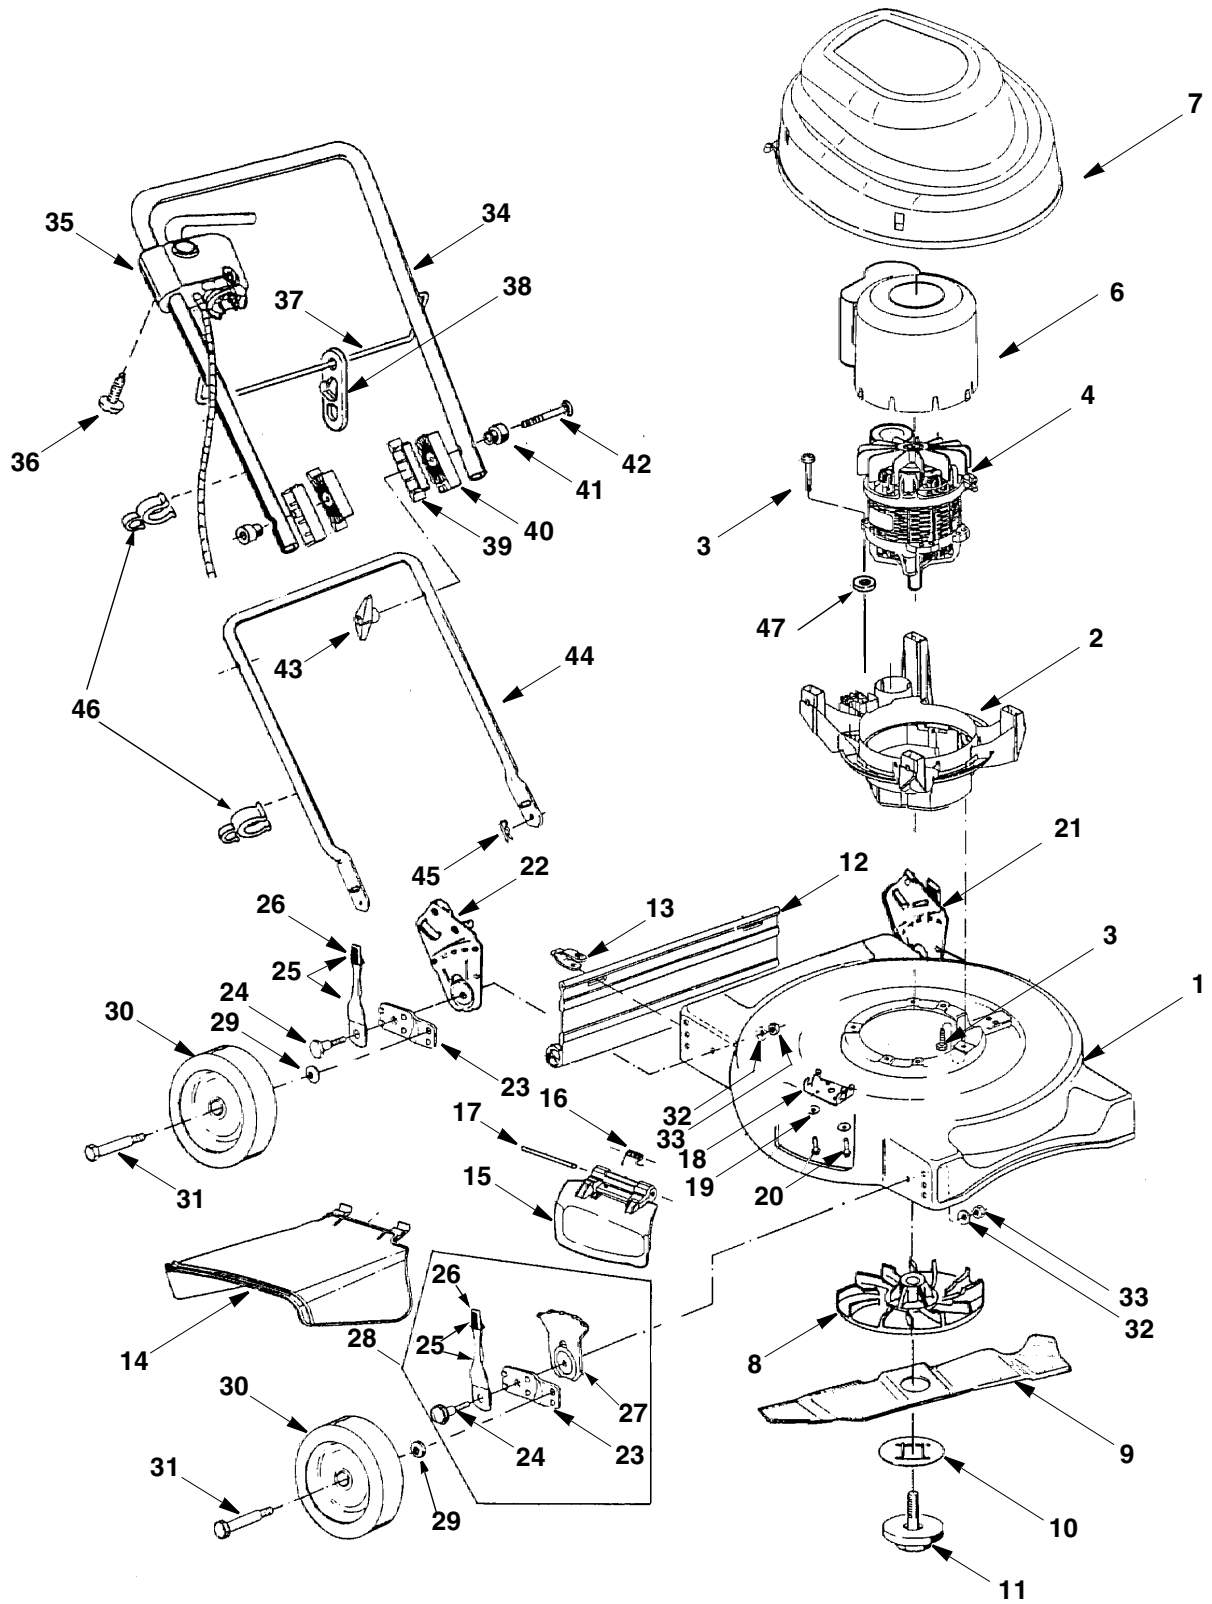

PARTS LIST 707

REF. NO.	PART NO.	DESCRIPTION
1	682-0051A	Mower Housing, 18"
2	731-2425	Motor Support
3	710-1756	Screw, M7 x 25
4	724-0309	Electric Motor, 115V, 1500W
6	731-2400	Air Guide Cover
7	731-2401-0637	Hood
8	631-0132	Blade Hub Assembly
9	742-0827	Mulching Blade
10	782-7050	Locking Plate
11	624-0075	Screw, Blade
12	731-1028	Trailing Shield
13	17098	Hinge Clip
14	731-1409	Side Discharge Deflector
15	682-7002	Mulch Plug
16	732-0731	Torsion Spring
17	747-0710	Hinge Pin
18	782-7006	Chute Hinge
19	736-0270	Beleville Washer
20	710-0599	Screw
21	682-3001A	Handle Bracket Assy. LH
22	682-3000A	Handle Bracket Assy. RH
23	15262B	Pivot Bar
24	738-0507B	Shoulder Bolt
25	14832	Lever and Knob Assy. (Incl #26)
26	720-0190	Knob, Height Adjustment
27	15261A	Adjusting Plate
28	14578	Height Adjustment Assembly RH (Includes #23-27)
	14579	Height Adjustment Assembly LH (Includes #23-27)
29	736-0105	Spring Washer
30	734-1781	Wheel
31	738-0102	Axle Bolt
32	736-0356	Spring Washer
33	712-0798	Nut
34	749-1310-0637	Upper Handle
35	725-1937	Switch Plug Combination
36	710-1757	Screw
37	747-1094	Guide Rod
38	726-0368	Cord Restraint
39	731-1267	Height Adjuster, Lower Handle
40	731-1268	Height Adjuster, Upper Handle
41	731-1388	Insulating Washer
42	710-0450	Carriage Bolt
43	720-0241	Wing Nut
44	749-0885	Lower Handle
45	714-0104	Internal Cotter Pin
46	731-2422	Cable Guide
47	736-0695	Washer