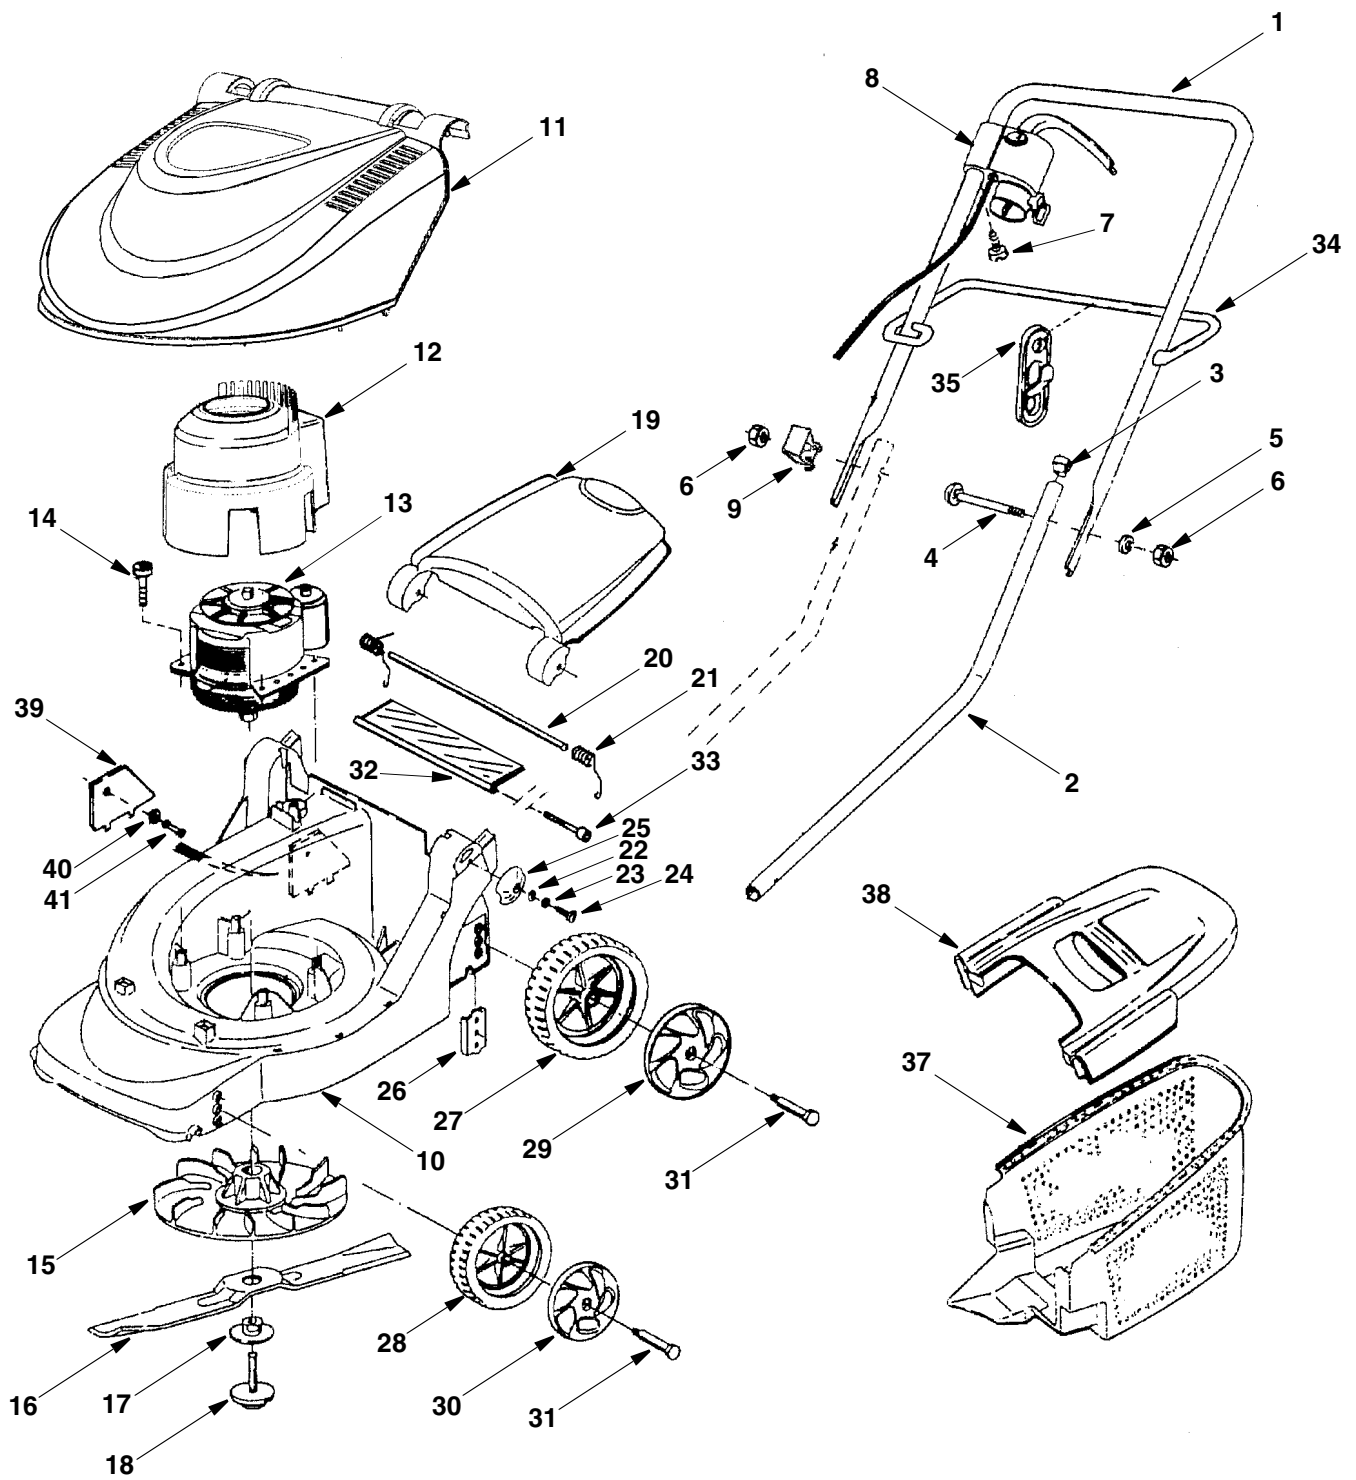

# PARTS LIST 136

<b>REF. NO.</b>	<b>PART NO.</b>	<b>DESCRIPTION</b>
1	749-1042A	Upper Handle
2	749-1312	Lower Handle
3	720-0369	Handle Plug
4	710-1718	Handle Bolt
5	736-0649	Lock Washer
6	712-0690	Hex Nut
7	710-1757	Screw
8	725-1941	Motor / Blade Control Switch
9	731-2427	Cord Insulator
10	731-2421-0638	Mower Housing (Incl. Ref# 39-41)
11	731-2088A-0637	Electric Motor Cover
12	731-2224	Air Guide Pot
13	724-0310	Electric Motor
14	710-1756	Screw
15	631-0148	Blade Hub Assembly
16	742-0804	Cutting Blade
17	731-1961	Lock Washer
18	624-0077	Blade Bolt
19	731-1971A-0637	Rear Discharge Door
20	747-1072	Rod
21	732-0912	Spring
22	736-0697	Washer
23	736-0698	Lock Washer
24	710-1350	Screw
25	731-1805-0638	Cap
26	782-0609	Holder Plate
27	734-1884-0637	Rear Wheel
28	734-1885-0637	Front Wheel
29	720-0343-0637	Rear Wheel Cap
30	720-0342-0637	Front Wheel Cap
31	738-1031	Axle Bolt
32	731-2402	Rear Trailing Shield
33	710-1758	Screw
34	747-1010	Guide Rod
35	726-0368-0637	Cable Clamp
37	731-1968-0637	Grass Bag
38	731-2426-0637	Grass Bag Cover
39	782-9095-0638	Protection Plate
40	736-0766	Washer
41	728-0286	Rivet