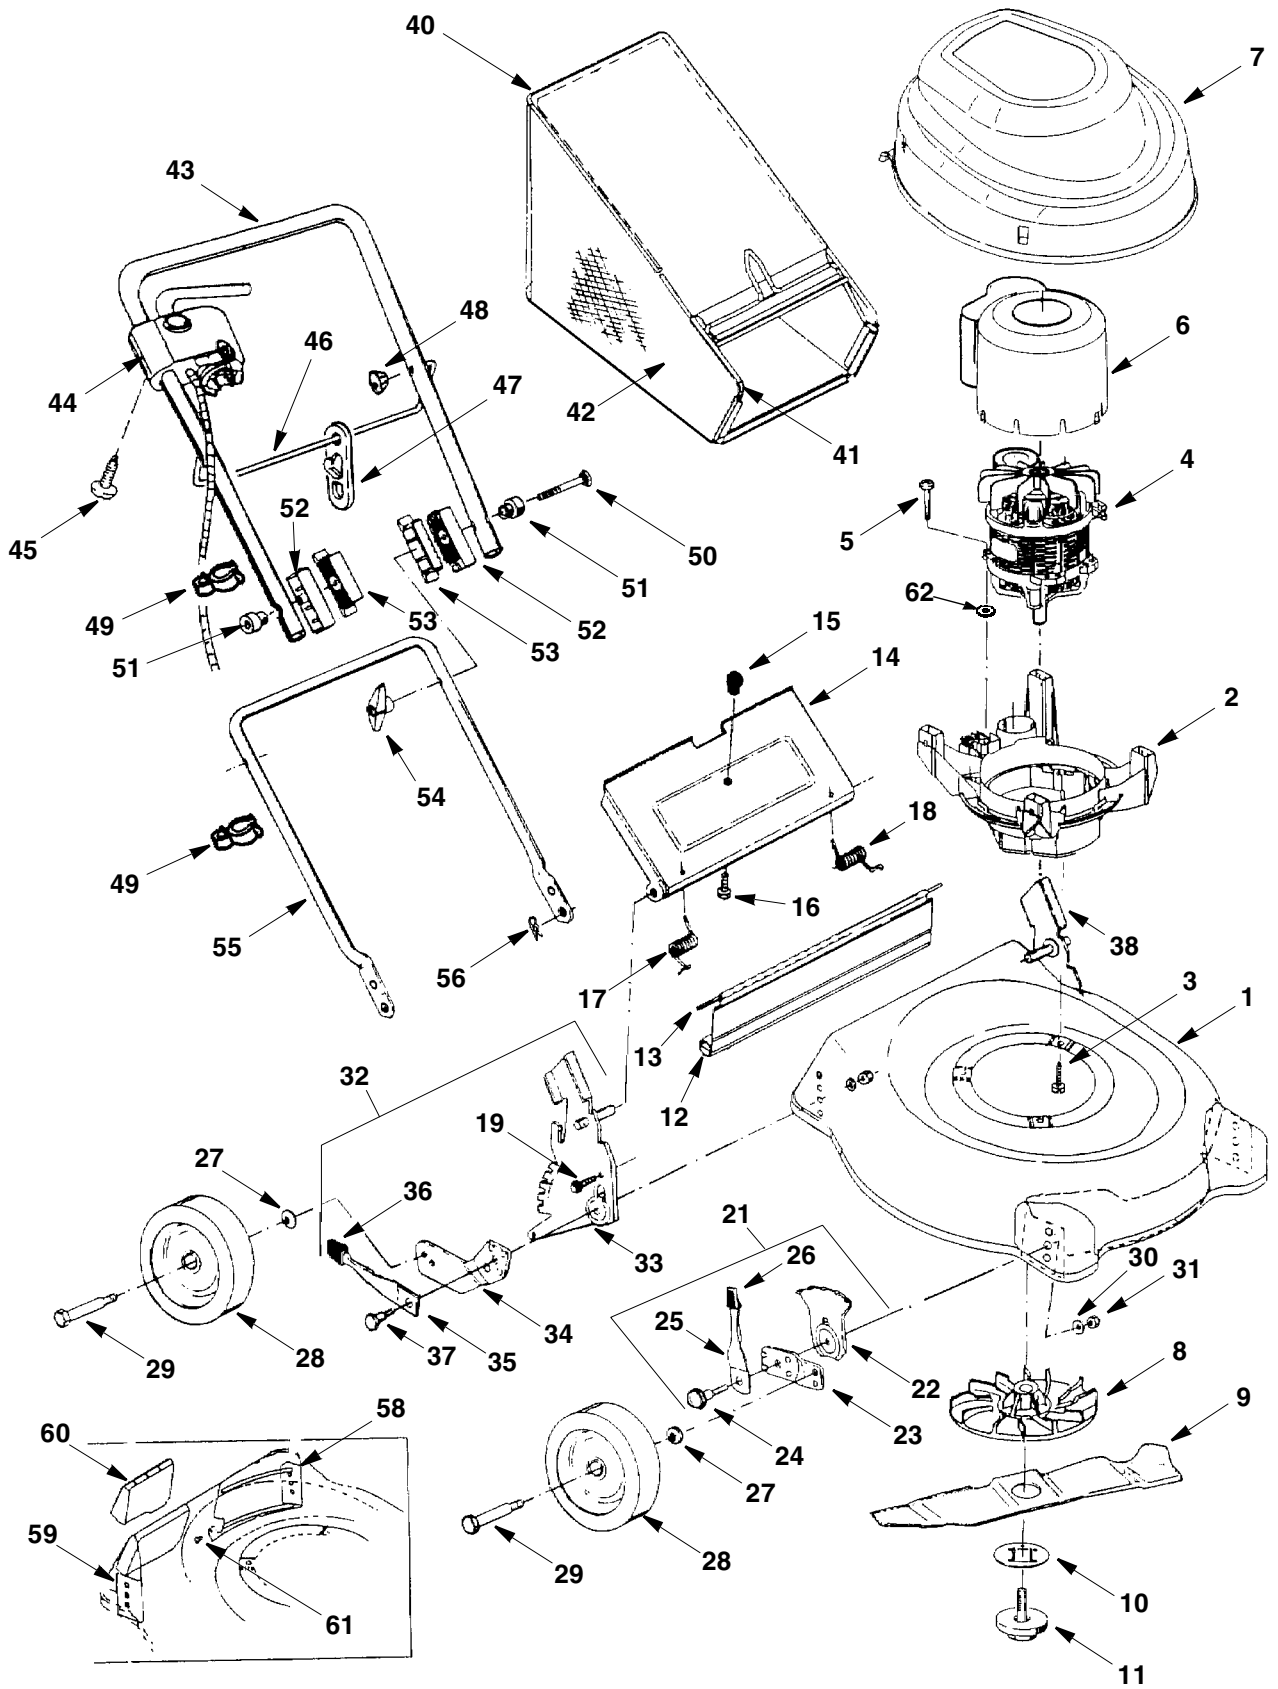

# PARTS LIST 407

REF. NO.	PART NO.	DESCRIPTION	REF. NO.	PART NO.	DESCRIPTION
1	782-0054A	Mower Housing, 19"	33	682-0514-0637	Handle Bracket, RH
2	731-2425	Motor Support	34	14765	Pivot Bar, RH
3	710-1756	Screw, M7 x 25		14766	Pivot Bar, LH
4	724-0309	Electric Motor, 115V, 1500W	35	732-0417A	Spring Lever
5	710-1756	Screw, M7 x 25	36	720-0190	Spring Lever Knob
6	731-2400	Air Guide Cover	37	738-0507B	Shoulder Bolt
7	731-2383-0637	Hood	38	682-0513-0637	Handle Bracket, LH
8	631-0132	Blade Hub Assembly	39	682-0515	Handle Holder Assy, LH (Includes #34-38)
9	742-0826	Cutting Blade (Mulch/Bag)	40	764-0325	Rear Catcher Frame
10	782-7051	Locking Plate	41	764-0326	Front Catcher Frame
11	624-0075	Screw, Blade	42	764-0475A	Grass Bag
12	731-1261	Trailing Shield	43	749-1310-0637	Upper Handle
13	732-0712	Wire Rod	44	725-1937	Cord and Switch Assembly
14	782-7025-0637	Rear Discharge Door	45	710-1757	Screw
15	720-0275	Knob	46	747-1094	Guide Rod
16	710-0192	Truss Screw, 10-24 x .38"	47	726-0368	Cord Restraint
17	732-0678	Door Spring, RH	48	720-0279	Wing Nut
18	732-0677	Door Spring, LH	49	731-2422	Cable Guide
19	710-0896	Washer Hd Screw, 1/4-14 x .625	50	710-0450	Carriage Bolt
21	14578	Height Adj. Assy. RH (shown)	51	731-1388	Insulating Washer
	14579	Height Adj. Assy. LH (not shown) (Both Include Ref #22-26)	52	731-1268	Height Adjuster, Upper Handle
22	15261A	Adjusting Plate	53	731-1267	Height Adjuster, Lower Handle
23	15262B	Pivot Bar	54	720-0241	Handle Knob
24	738-0507B	Shoulder Bolt	55	749-1318-0637	Lower Handle
25	14832	Lever and Knob Assy. (Incl #26)	56	714-0104	Internal Cotter Pin
26	720-0190	Knob, Height Adjustment	57	782-5025-0638	Front Baffle
27	736-0105	Spring Washer	58	782-5026-0638	Rear Baffle
28	734-1987	Wheel	59	782-5004-0638	Rear Mulch Baffle
29	738-0102	Axle Bolt	60	731-2386	Rear Mulch Plug
30	736-0356	Spring Washer	61	710-1017	Tap Screw, 1/4-14 x .625"
31	712-0798	Nut	62	736-0695	Washer
32	682-0516	Handle Holder Assy, RH (Includes #33-37)			