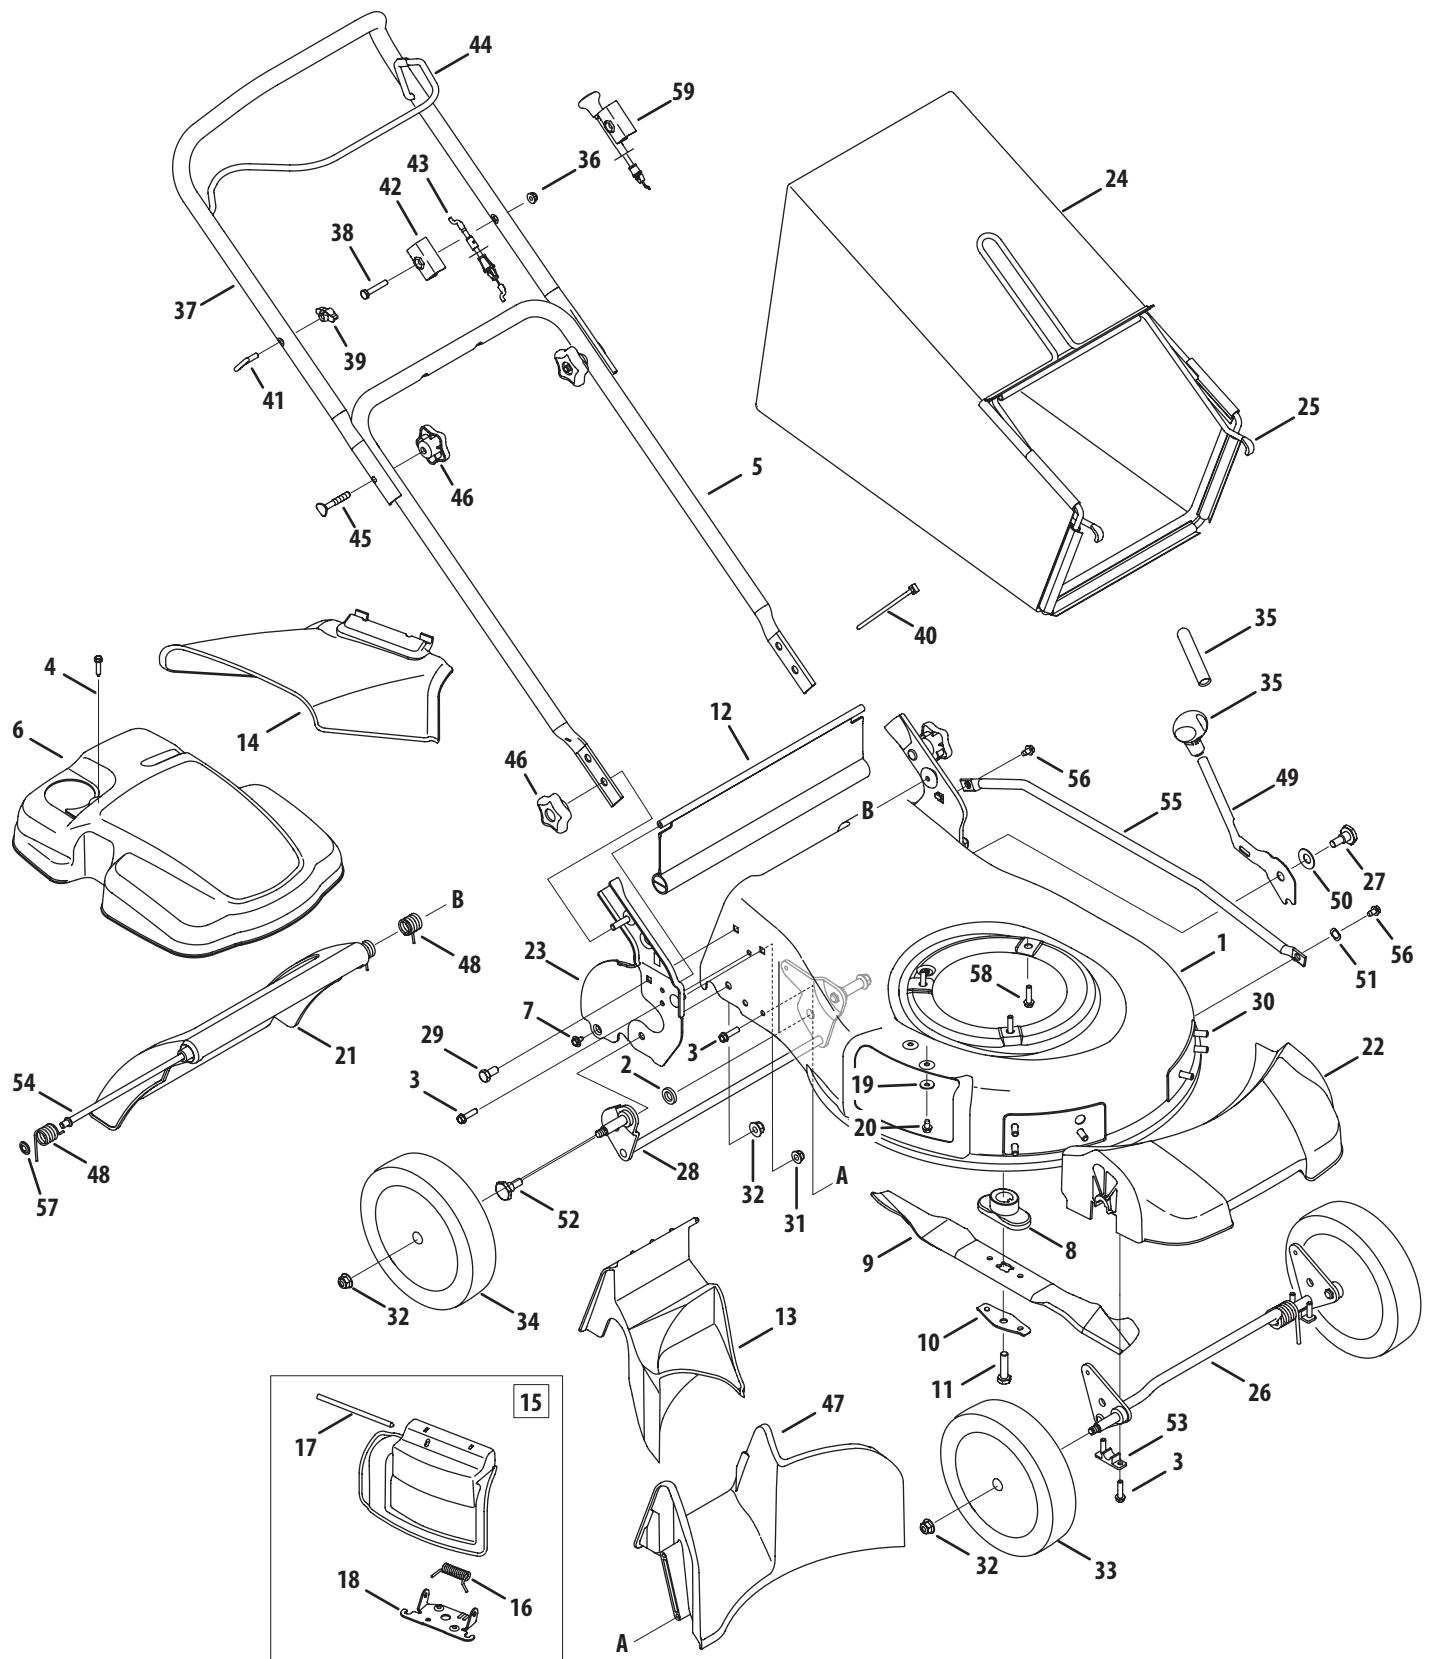

Model 18M9/18MZ

Ref No.	Part Number	Description
1	787-01649	19" Deck
2	731-05880	Spacer, .515 x 1.00 x .310 Lg.
3	710-1241	Screw, 1/4-15 x 1.000
4	710-04744	Screw, HL, #12-16 x 1.00
5	749-04556	Lower Handle
6	931-04471	Engine Shroud
7	710-0779A	Screw, #10-16 x .500
8	748-0376E	Blade Adapter
9	942-0739	Mulching Blade
10	736-0524B	Blade Bell Support
11	710-1044	Screw, 3/8-24 x 1.50
12	731-05639A	Trailing Shield
13	731-05746	Rear Mulch Plug
14	731-04177	Side Discharge Chute
15	987-02055	Mulch Plug (Incl. 16-18)
16	732-1014	Torsion Spring
17	747-0710	Hinge Pin
18	17032A	Chute Deflector Adapter
19	736-0270	Belleville Washer
20	710-0599	Screw
21	931-05686	Rear Door
22	931-05634	Front Cover
23	687-02325-0637	Handle Bracket - RH
	687-02324-0637	Handle Bracket - LH
24	964-04134	Grass Bag
25	647-04082-0637	Grass Bag Frame
26	687-02225-0637	Front Bracket Assembly
27	938-0148	Screw, Shoulder, .50 x .66
28	687-02228-0637	Rear Bracket Assembly
29	710-3025	Hhcs, 5/16-18 x .625
30	710-1242	Screw, 5/16-14 x .750

Ref No.	Part Number	Description
31	712-04063	Nut, Flange Lock, 5/16-18
32	712-04065	Nut, Flange Lock, 3/8-16
33	734-1988	Front Wheel Gray
34	734-1987	Rear Wheel Gray
35	720-04096	Knob
	720-0230	Grip
36	712-04064	Nut, Flange Lock, 1/4-20
37	749-04550	Upper Handle
38	710-0606	Screw, 1/4-20 x 1.50
39	720-0279	Knob
40	725-0157	Cable Tie
41	710-1205	Rope Guide
42	731-06749†	Control Cable Mount
43	946-04535	Control Cable
44	747-04995	Blade Control
45	710-1174	Bolt Carriage, 5/16-18 x 2.0
46	720-04072A	Star Knob
47	731-05710A	Rear Baffle
48	732-04534	Door Torsion Spring - RH
	732-04535	Door Torsion Spring - LH
49	732-04377C	Spring Lever
50	936-0255	Washer, Bell, .510 x 1.14 x .040
51	736-04413	Washer, Wave, .385 x .598
52	938-0507B	Screw, Shoulder, .500 Dia. X .434
53	741-0492A	Bushing, Lock, .505 Dia. X .62
54	747-04589	Rear Door Pivot Rod
55	749-04307-0637	Cross Bracket
56	738-04278	Screw, 1/4-20 x .50
57	726-0201	Nut, Spd.
58	710-0654A	Screw, tt, 3/8-16 x 1.00
59	746-04430A†	Choke Cable

† If Equipped