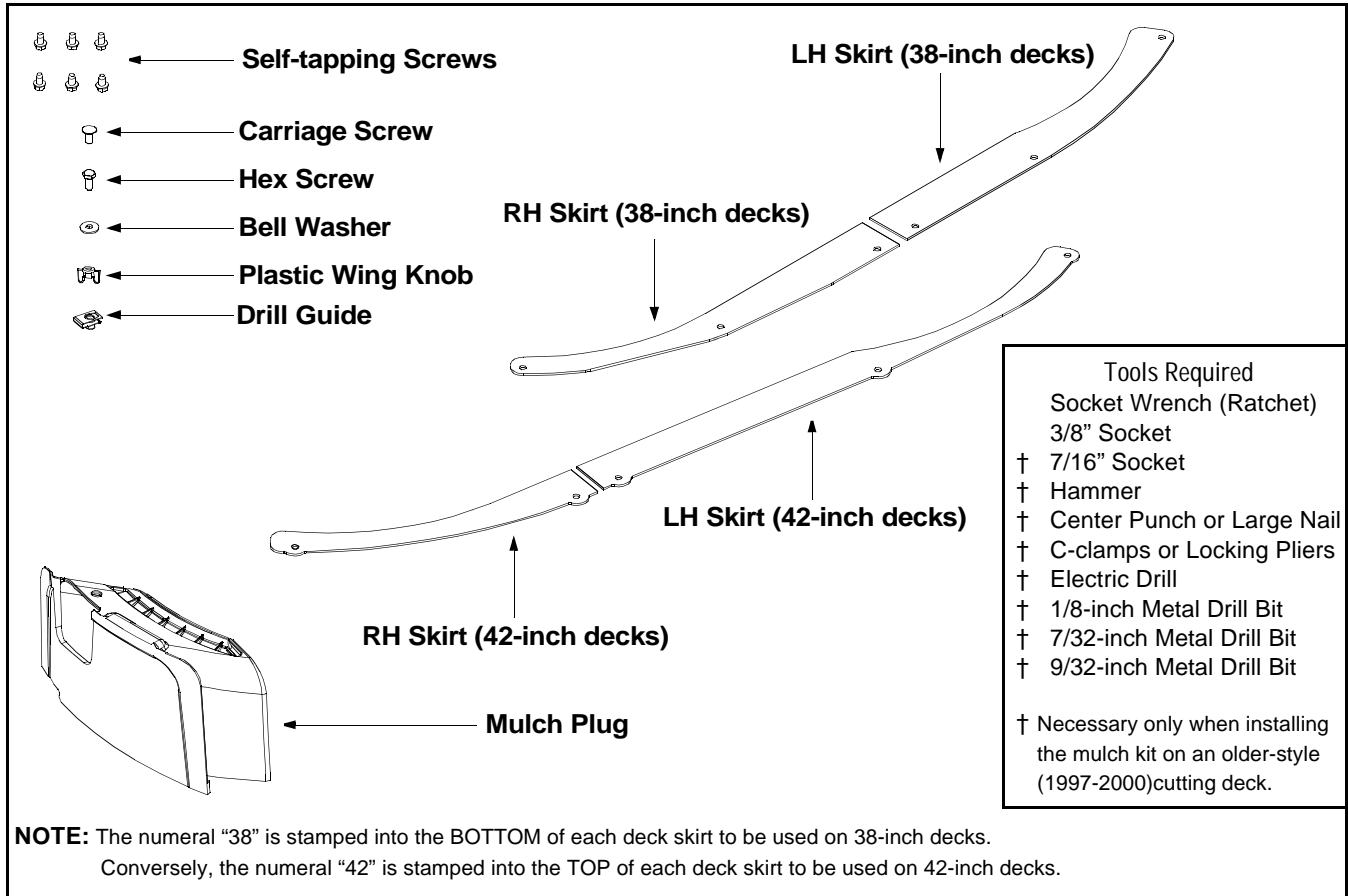

# Model Series 116

- |                                     |             |                                |            |
|-------------------------------------|-------------|--------------------------------|------------|
| One Mulch Plug                      | (731-2363)  | One 1/4-20 x .6 Carriage Screw | (710-0134) |
| One LH Skirt for 38-inch Decks      | (783-1300)  | One 1/4-20 x .6 Hex Screw      | (710-0751) |
| One RH Skirt for 38-inch Decks      | (783-1299)  | One Bell Washer                | (736-0270) |
| One LH Skirt for 42-inch Decks      | (783-1258A) | One 1/4-20 Plastic Wing Nut    | (712-3087) |
| One RH Skirt for 42-inch Decks      | (783-1259A) | One Mulch Plug Drill Guide     | (726-0211) |
| Six 1/4-20 x .5 Self-tapping Screws | (710-0599)  |                                |            |

**Figure 1**

**NOTE:** Due to the fact that OEM-190-116 mulch kit is designed for use on both 38-inch cutting decks and 42-inch cutting decks, not all of the contents of the carton will be used for your tractor's deck application.