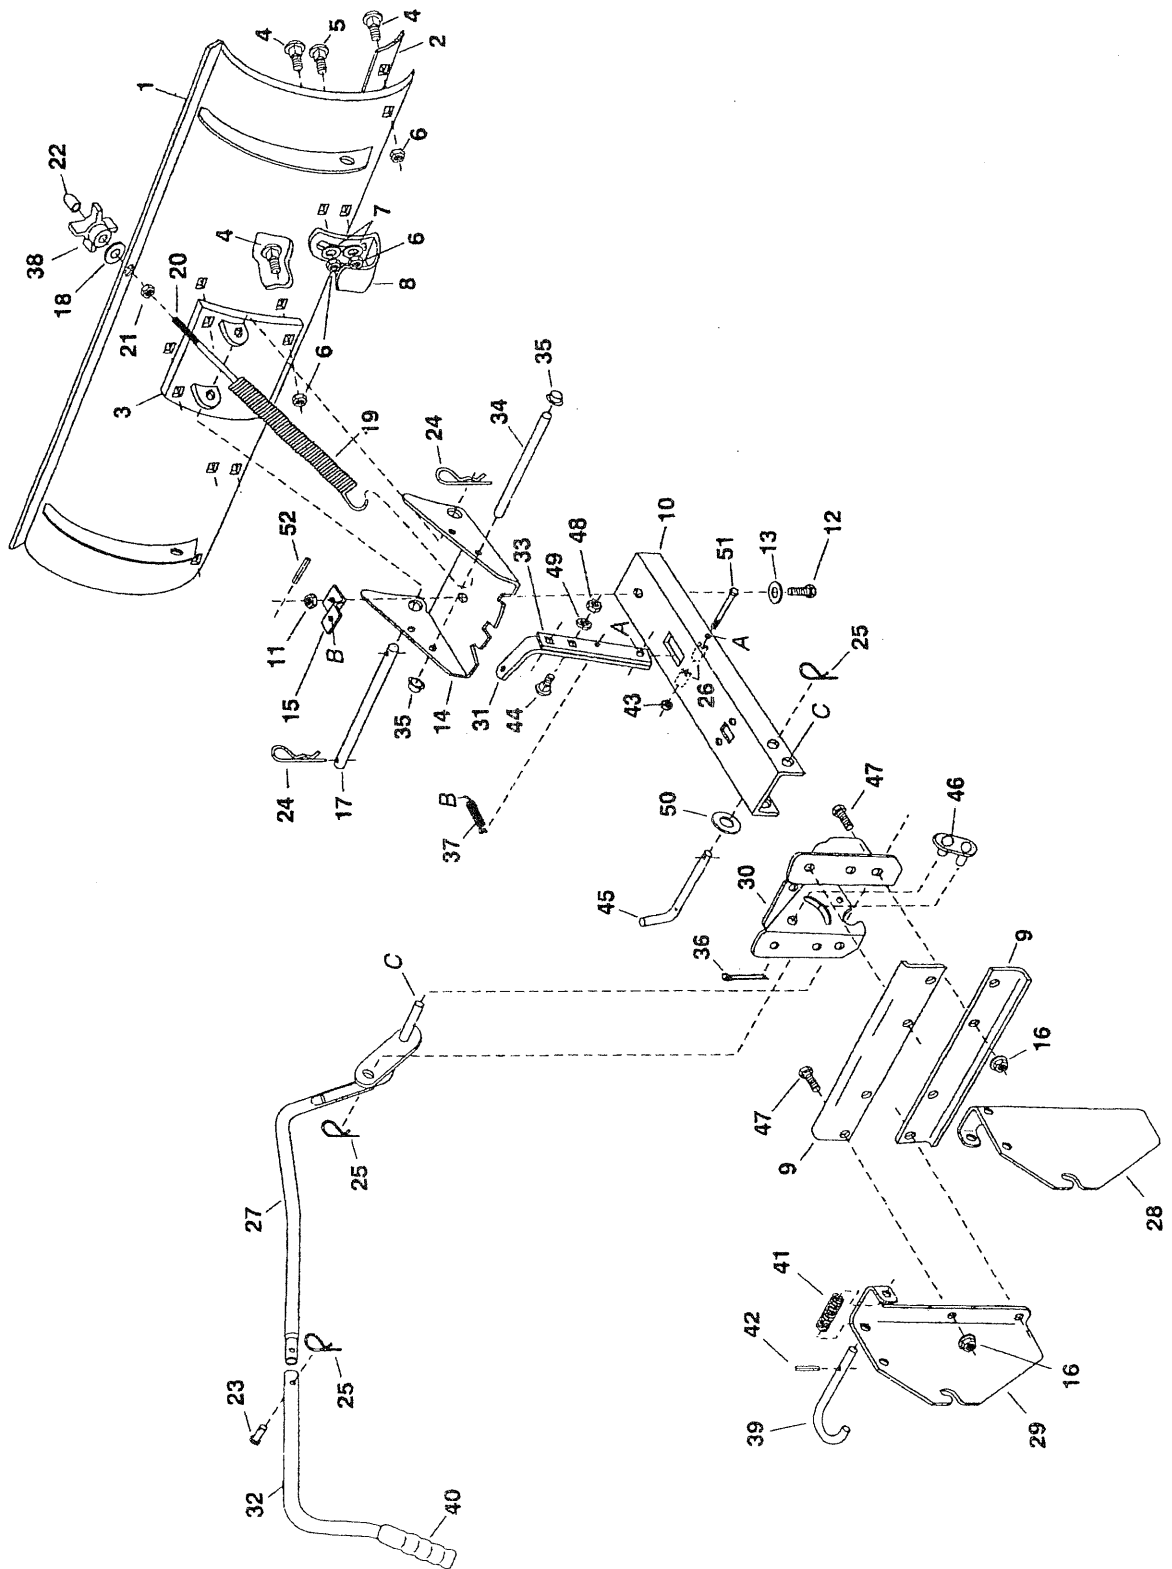

Model 190822

Model 190822

REF. NO.	PART NO.	QTY	DESCRIPTION	REF. NO.	PART NO.	QTY	DESCRIPTION
1	AF-63821	1	Blade - 46"	28	AF-24518	1	Hitch Bracket, R.H.
2	AF-24524	1	Wear Plate - 46"	29	AF-24519	1	Hitch Bracket, L.H.
3	AF-62980	1	Reinforcement Plate Assy.	30	AF-24023	1	Pivot Support Bracket
4	AF-43080	8	Bolt, Carriage 5/16-18 x 3/4"	31	AF-23129	1	Angle Lock Bar (Long)
5	AF-43079	2	Bolt, Carriage 5/16-18 x 1"	32	AF-46553	1	Lift Handle, Upper
6	AF-43064	10	Hex Lock Nut, 5/16-18 Thd.	33	AF-23151	1	Angle Lock Bar (Short)
7	AF-43081	4	Washer, 5/16"	34	AF-23856	1	Spring Mount Rod
8	AF-23070	2	Skid Shoe	35	AF-44917	2	Palnut, 3/8"
9	AF-24520	2	Bracket, Angle Support	36	AF-43010	1	Cotter Pin 1/8" x 1"
10	AF-24347	1	Push Channel	37	AF-43348	1	Angle Lock Spring
11	AF-43262	1	Hex Lock Nut, 1/2 - 13 Thd.	38	AF-47501	1	Knob
12	AF-23131	1	Bolt, Special Pivot	39	AF-47553	2	Pin, Attachment
13	AF-1540-118	1	Washer, Flat 1/2"	40	AF-43362	1	Handle, Grip
14	AF-23958	1	Plate, Pivot 7 Ga.	41	732-3127	2	Spring, Compression
15	AF-23130	1	Bracket, Spring Mt.	42	AF-43659	2	Pin, Spring 3/16" x 1"
16	AF-47572	8	Fl. Lock Nut, 3/8-16 Thd.	43	AF-43013	1	Hex Lock Nut, 1/4-20 Thd.
17	AF-23122	1	Shaft, Pivot	44	710-0305	2	Carriage Bolt, 3/8-16 x 1-1/4"
18	AF-43070	1	Washer, 3/8" STD.	45	AF-46065	1	Channel Pivot Pin
19	AF-9466R	1	Spring, Blade Adjust	46	AF-63034	1	Lift Link Assembly
20	AF-44071	1	Hex Bolt, 3/8-16 x 3-1/2"	47	AF-43001	8	Hex Bolt, 3/8-16 x 1"
21	AF-43015	1	Hex Nut, 3/8-16 Thd.	48	AF-43082	2	Hex Lock Nut, 3/8-16 Thd.
22	AF-44074	1	Plastic Cap	49	AF-43003	2	Lock Washer 3/8"
23	AF-41-42	1	Pin, Clevis 1/4" x 1-1/2"	50	AF-R19171616	1	Washer
24	AF-43343	2	Pin, Hair Cotter #4 (1/8")	51	AF-46071	1	Hex Bolt, 1/4-20 x 3-1/4" Lg.Gr 5
25	AF-43055	3	Pin, Hair Cotter #3 (3/32")	52	AF-43349	1	1/4" x 1" Spring Pin
26	AF-46053	2	Spacer, .28 ID x 1"		AF-47448	1	Owners Manual
27	AF-63283	1	Lift Handle Assembly, Lwr.				