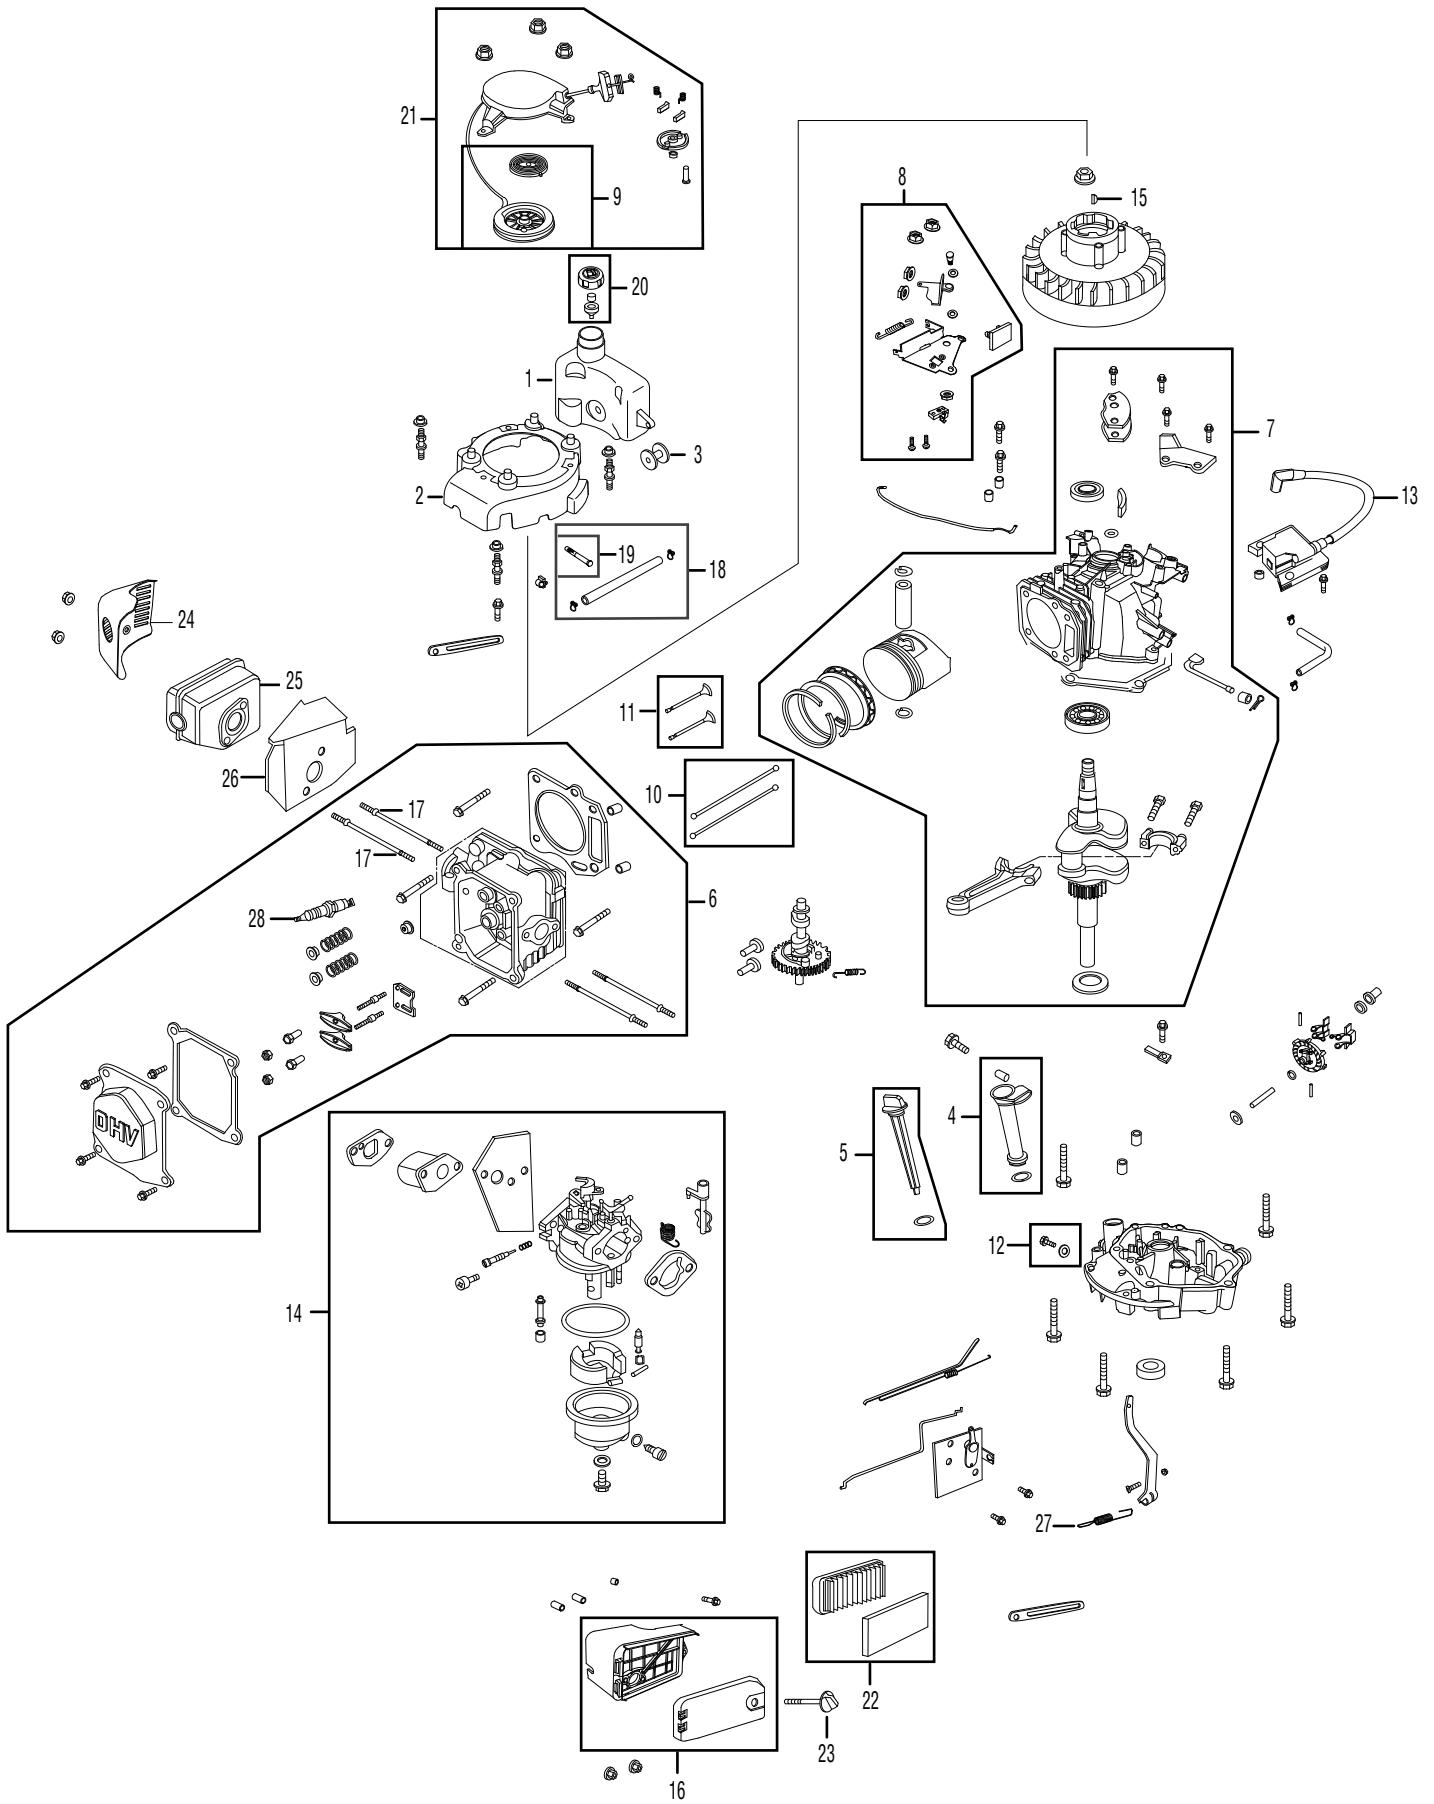

Engine 1P61

5

Illustrated Parts List

1.	951-10337	Fuel Tank
2.	951-10336	Flywheel Shroud
3.	951-10335	Rubber Fuel Tank Mounting Washer
4.	951-10334	Oil Filler Tube Assembly
5.	951-10333	Dipstick Assembly
6.	951-10330	Cylinder Head Complete
7.	951-10327	Short Block Assembly
8.	951-10320	Stop Switch and Brake Assembly
9.	951-10319	Recoil Spring and Pulley Assembly
10.	951-10314	Push Rod Kit
11.	951-10313	Valve Kit
12.	951-10370	Oil Drain Plug and Washer Assembly
13.	951-10367	Ignition Coil
14.	951-10308	Carburetor Assembly
15.	951-10307	Flywheel Key
16.	951-10305	Air Cleaner Housing Assembly Complete
17.	951-10304	Muffler Stud Assembly
18.	951-10363	Fuel Line Kit – Inc. hoses, clamps & filter
19.	951-10358	Fuel Filter
20.	951-10300	Fuel Cap Assembly
21.	951-10299	Recoil Starter Assembly
22.	951-10298	Air Cleaner Kit
23.	951-10297	Air Cleaner Thumb Screw
24.	951-10296	Muffler Guard
25.	951-10295	Muffler
26.	951-10294	Muffler Gasket /Heat Shield
27.	951-10293	Governor Return Spring
28.	951-10292	Spark Plug
–	952Z1P61FU	Engine – Complete
–	951-10324	Carburetor Kit – Major
–	951-10322	Carburetor Kit – Minor
–	951-10316	Gasket Kit – Complete
–	951-10315	Gasket Kit – External

NOTE: Illustrated parts without a numeric call-out are *not* servicable components.