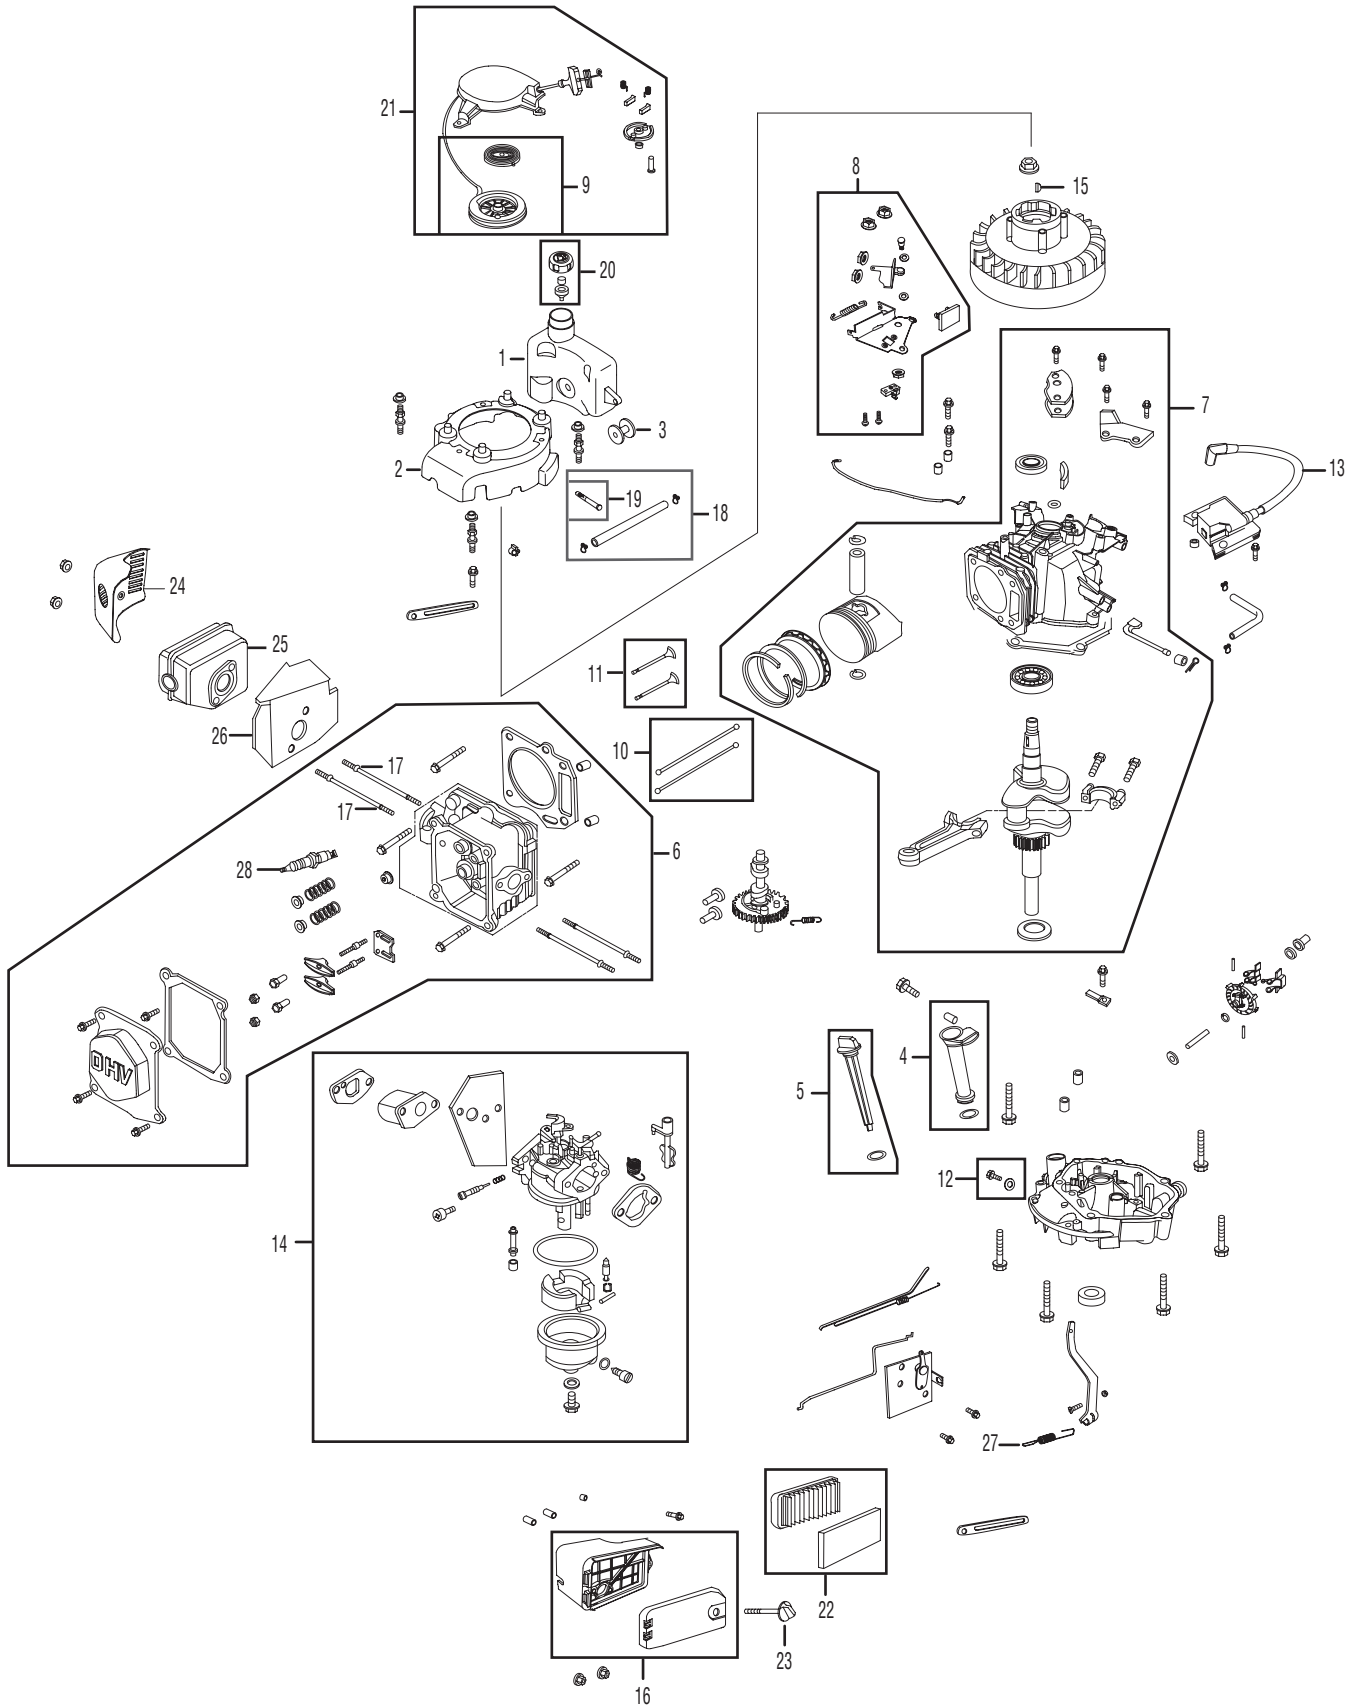

# Engine Model - 1P65

Ref No.	Part Number	Description
1.	951-10337	Fuel Tank
2.	951-10336	Flywheel Shroud
3.	951-10335	Rubber Fuel Tank Mounting Washer
4.	951-10334	Oil Filler Tube Assembly
5.	951-10333	Dipstick Assembly
6.	951-10406	Cylinder Head Complete
7.	951-10407	Short Block Assembly
8.	951-10320	Stop Switch and Brake Assembly
9.	951-10319	Recoil Spring and Pulley Assembly
10.	951-10314	Push Rod Kit
11.	951-10313	Valve Kit
12.	951-10370	Oil Drain Plug and Washer Assembly
13.	951-10367	Ignition Coil
14.	951-10309	Carburetor Assembly
15.	951-10307	Flywheel Key
16.	951-10405	Air Cleaner Housing Assembly Complete
17.	951-10304	Muffler Stud Assembly
18.	951-10363	Fuel Line Kit – Inc. hoses, clamps & filter
19.	951-10358	Fuel Filter
20.	951-10300	Fuel Cap Assembly
21.	951-10299	Recoil Starter Assembly
22.	951-10298	Air Cleaner Kit
23.	951-10297	Air Cleaner Thumb Screw
24.	951-10404	Muffler Guard
25.	951-10403	Muffler
26.	951-10402	Muffler Gasket /Heat Shield
27.	951-10293	Governor Return Spring
28.	951-10292	Spark Plug
-	952Z1P65	Engine – Complete
-	951-10325	Carburetor Kit – Major
-	951-10322	Carburetor Kit – Minor
-	951-10409	Gasket Kit – Complete
-	951-10410	Gasket Kit – External
-	951-10351	Spark Arrestor

**NOTE:** Illustrated parts without a numeric call-out are not servicable components.