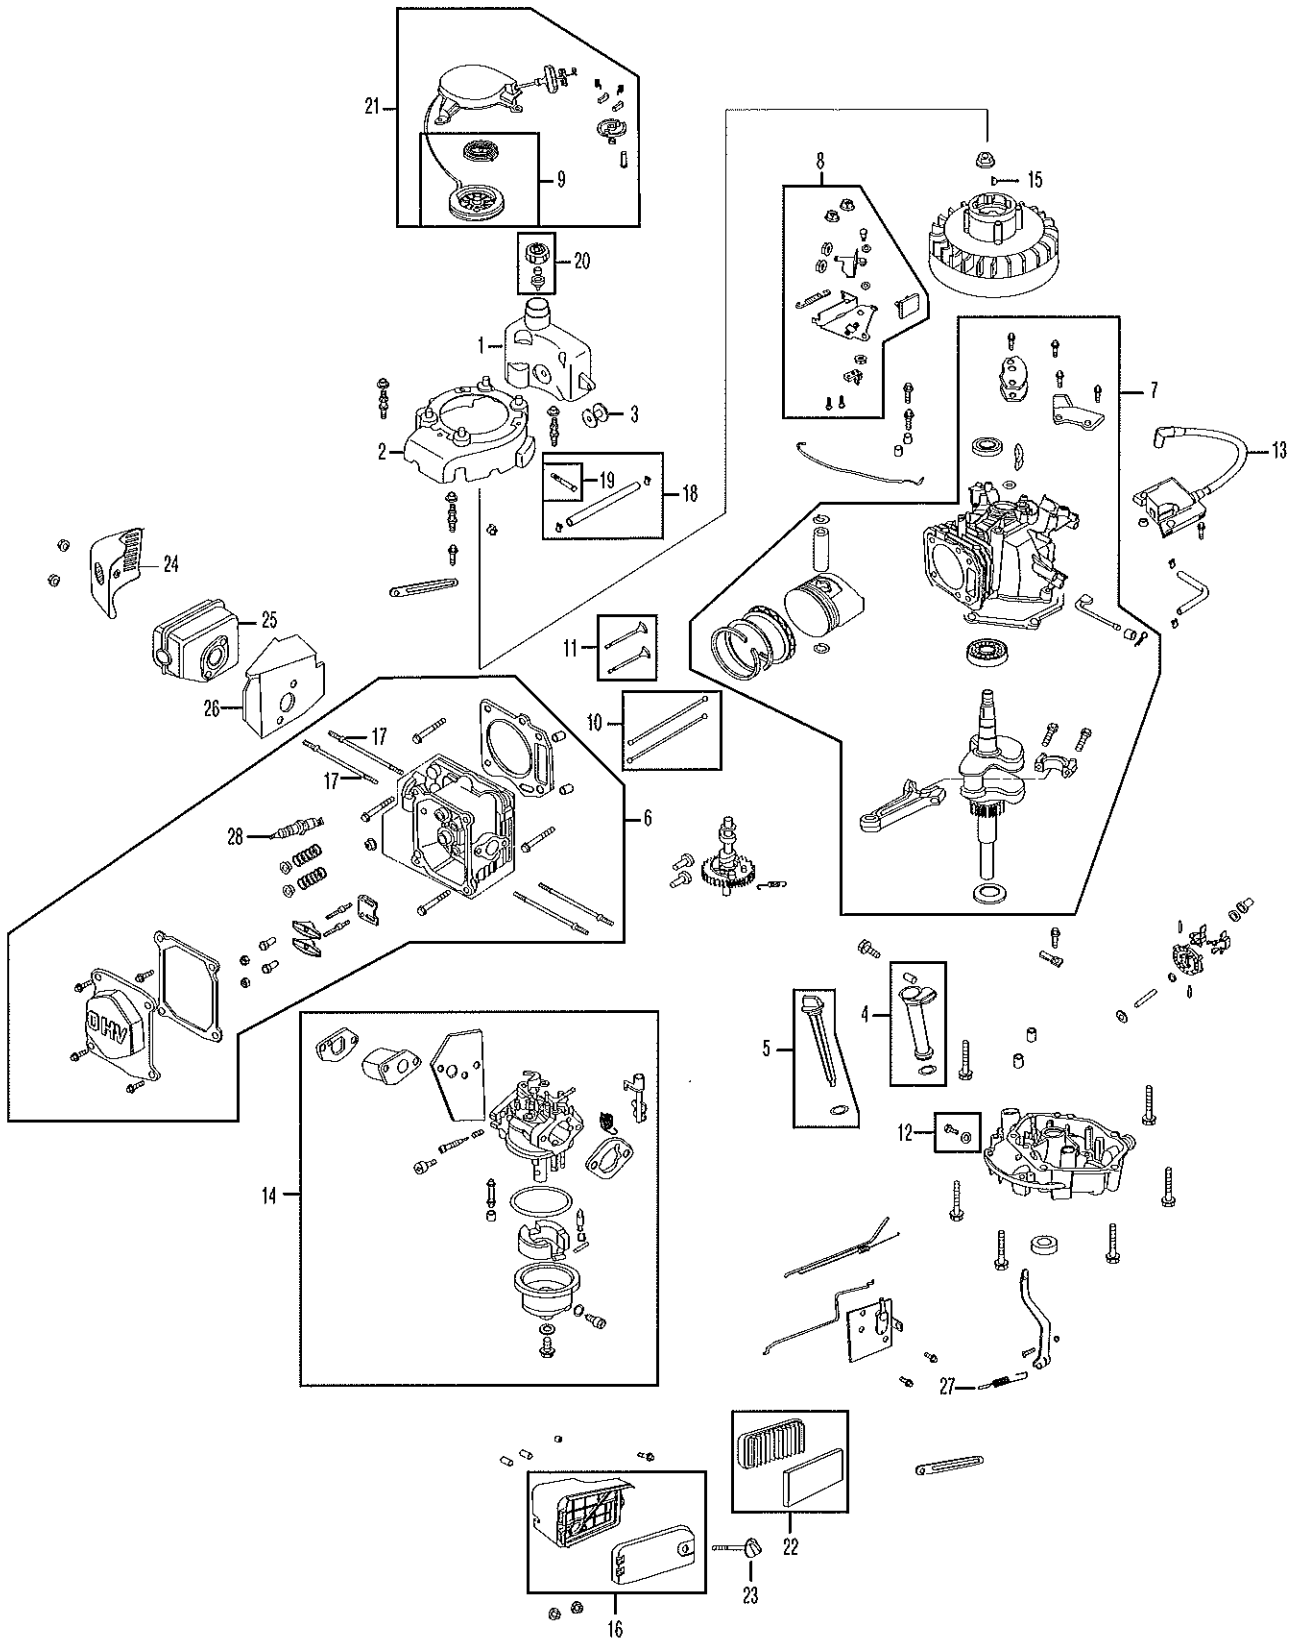

Engine Model - 1P65

Ref No.	Part Number	Description
1.	951-10337	Fuel Tank
2.	951-10336	Flywheel Shroud
3.	951-10335	Rubber Fuel Tank Mounting Washer
4.	951-10334	Oil Filler Tube Assembly
5.	951-10333	Dipstick Assembly
6.	951-10406	Cylinder Head Complete
7.	951-10407	Short Block Assembly
8.	951-10320	Stop Switch and Brake Assembly
9.	951-10319	Recoil Spring and Pulley Assembly
10.	951-10314	Push Rod Kit
11.	951-10313	Valve Kit
12.	951-10370	Oil Drain Plug and Washer Assembly
13.	951-10367	Ignition Coil
14.	951-10309	Carburetor Assembly
15.	951-10307	Flywheel Key
16.	951-10405	Air Cleaner Housing Assembly Complete
17.	951-10304	Muffler Stud Assembly
18.	951-10363	Fuel Line Kit – Inc. hoses, clamps & filter
19.	951-10358	Fuel Filter
20.	951-10300	Fuel Cap Assembly
21.	951-10299	Recoil Starter Assembly
22.	951-10298	Air Cleaner Kit
23.	951-10297	Air Cleaner Thumb Screw
24.	951-10404	Muffler Guard
25.	951-10403	Muffler
26.	951-10402	Muffler Gasket /Heat Shield
27.	951-10293	Governor Return Spring
28.	951-10292	Spark Plug
–	952Z1P65	Engine – Complete
–	951-10325	Carburetor Kit – Major
–	951-10322	Carburetor Kit – Minor
–	951-10409	Gasket Kit – Complete
–	951-10410	Gasket Kit – External
–	951-10351	Spark Arrestor

NOTE: Illustrated parts without a numeric call-out are not servicable components.