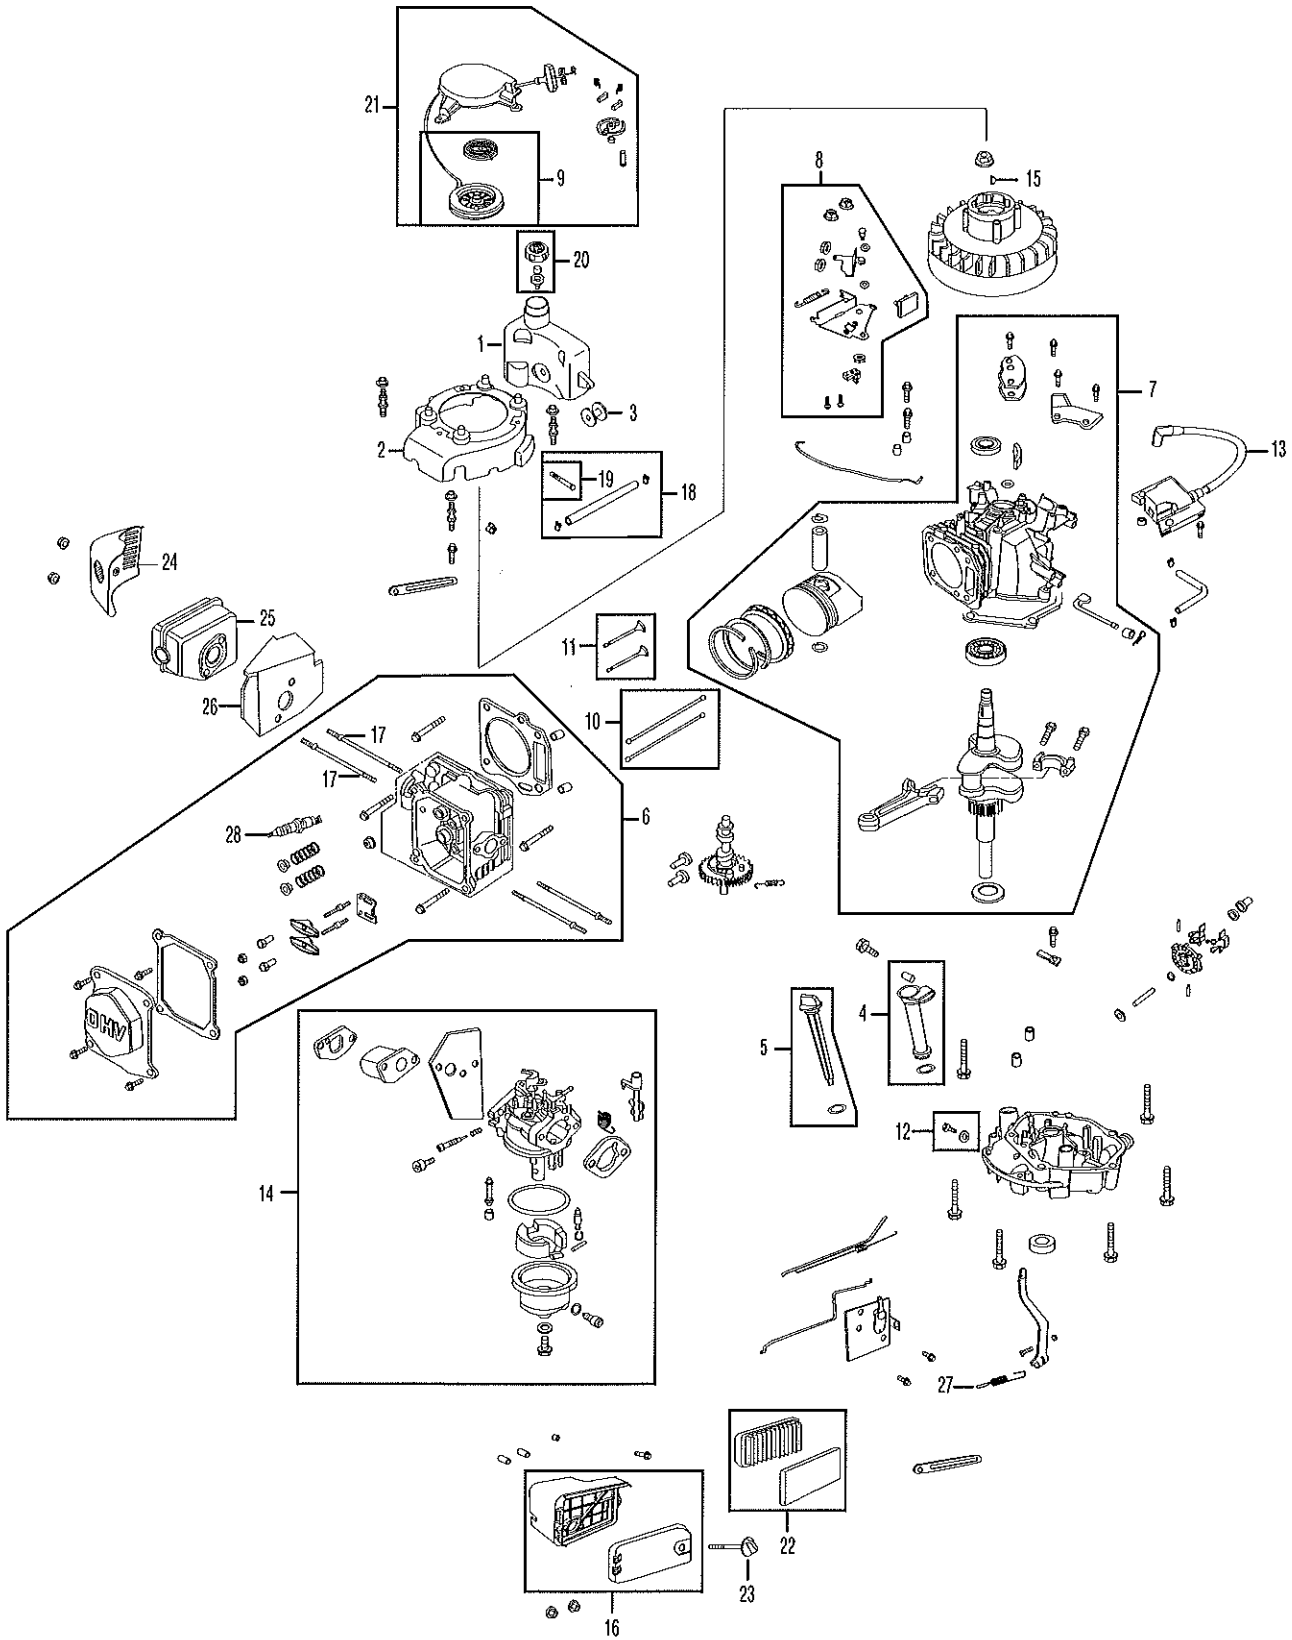

Engine Model - 1P70

Ref No.	Part Number	Description
1.	951-10368	Fuel Tank
2.	951-10369	Flywheel Shroud
3.	951-10335	Rubber Fuel Tank Mounting Washer
4.	951-10334	Oil Filler Tube Assembly
5.	951-10333	Dipstick Assembly
6.	951-10413	Cylinder Head Complete
7.	951-10414	Short Block Assembly
8.	951-10321	Stop Switch and Brake Assembly
9.	951-10319	Recoil Spring and Pulley Assembly
10.	951-10344	Push Rod Kit
11.	951-10345	Valve Kit
12.	951-10370	Oil Drain Plug and Washer Assembly
13.	951-10366	Ignition Coil
14.	951-10310	Carburetor Assembly
15.	951-10307	Flywheel Key
16.	951-10412	Air Cleaner Housing Assembly Complete
17.	951-10342	Muffler Stud Assembly
18.	951-10364	Fuel Line Kit – Inc. hoses, clamps & filter
19.	951-10358	Fuel Filter
20.	951-10300	Fuel Cap Assembly
21.	951-10299	Recoil Starter Assembly
22.	951-10298	Air Cleaner Kit
23.	951-10297	Air Cleaner Thumb Screw
24.	951-10411	Muffler Guard
25.	951-10403	Muffler
26.	951-10402	Muffler Gasket /Heat Shield
27.	951-10387	Governor Return Spring
28.	951-10292	Spark Plug
-	952Z1P70	Engine – Complete
-	951-10326	Carburetor Kit – Major
-	951-10323	Carburetor Kit – Minor
-	951-10416	Gasket Kit – Complete
-	951-10417	Gasket Kit – External
-	951-10351	Spark Arrestor

NOTE: Illustrated parts without a numeric call-out are not servicable components.