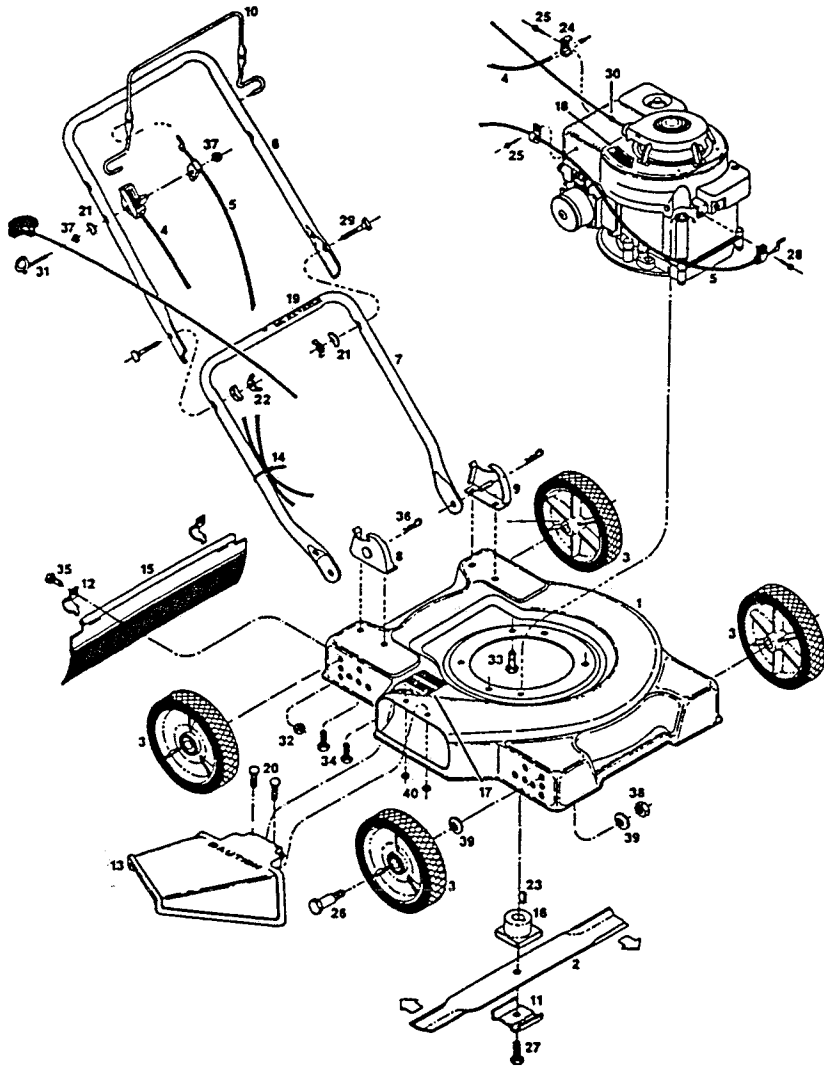

**19" Side Discharge Rotary Mower
Model: 20-1901E
Use: Grass Catcher Model GC-6A**

INDEX NO.	PART NO.	DESCRIPTION
1	029017	Deck 19" Green
	029025	Deck 19" Red
2	030023	Blade - 19" Flat
3	041459	Wheel - 6" Plastic
	041467	Wheel 7" Plastic
	041202	Wheel 6" Steel
4	051219	Control - Throttle Plastic
5	051037	Cable - Engine/Blade Control*
6	071076	Handle - Upper
7	071563	Handle - Lower
8	107086	Handle Bracket - Right Hand
9	107094	Handle Bracket - Left Hand
10	109389	Bail - Engine/Blade Control (Black)*
	104687	Bail - Engine/Blade Control (Plated)*
11	106336	Washer - Blade Adapter
12	106914	Clip - Trailing Shield
13	110221	Chute Deflector Assembly*
14	110379	Cable tie
15	111583	Trailing Shield*
16	133231	Blade Adapter
17	144063	Decal - C.P.S.C. Danger
18	001461	Decal - Blade Warning
19	144899	Decal - Starting Instructions
20	150011	Bolt - Carriage 1/4-20 x 5/8
21	150201	Washer - Curved 5/16
22	150235	Wingnut 5/16-18
23	150276	Woodruff Key #6
24	150318	Cable Clamp
25	150623	Self Tap Screw #10 x 5/8
26	150730	Shoulder Bolt - Wheel
27	150862	Bolt - Blade 3/8-24 x 1 1/4 Gr. 8
28	151613	Bolt - Hex Head #10-32 x 3/8 SEMS
29	151928	Bolt - Curved Head 5/16-18 x 1 1/4
30	152074	Rope Stop
31	152629	Rope Guide
32	452318	Nut #10-24 HX Nylon Insert
33	457168	Bolt - Hex Head Self Tap 3/8-16 x 7/8
34	457499	Bolt - Self Tap 1/4-20 x 5/8
35	458687	Bolt #10-24 x 1/2
36	715011	Hairpin Cotter
37	715037	Nut - Keps 1/4-20
38	715086	Locknut 3/8-16 Top
39	715417	Washer Flat 3/8 SAE
40	715508	Locknut 1/4-20 Top

NOTE: Parts are right or left hand as viewed from operator position.

227603