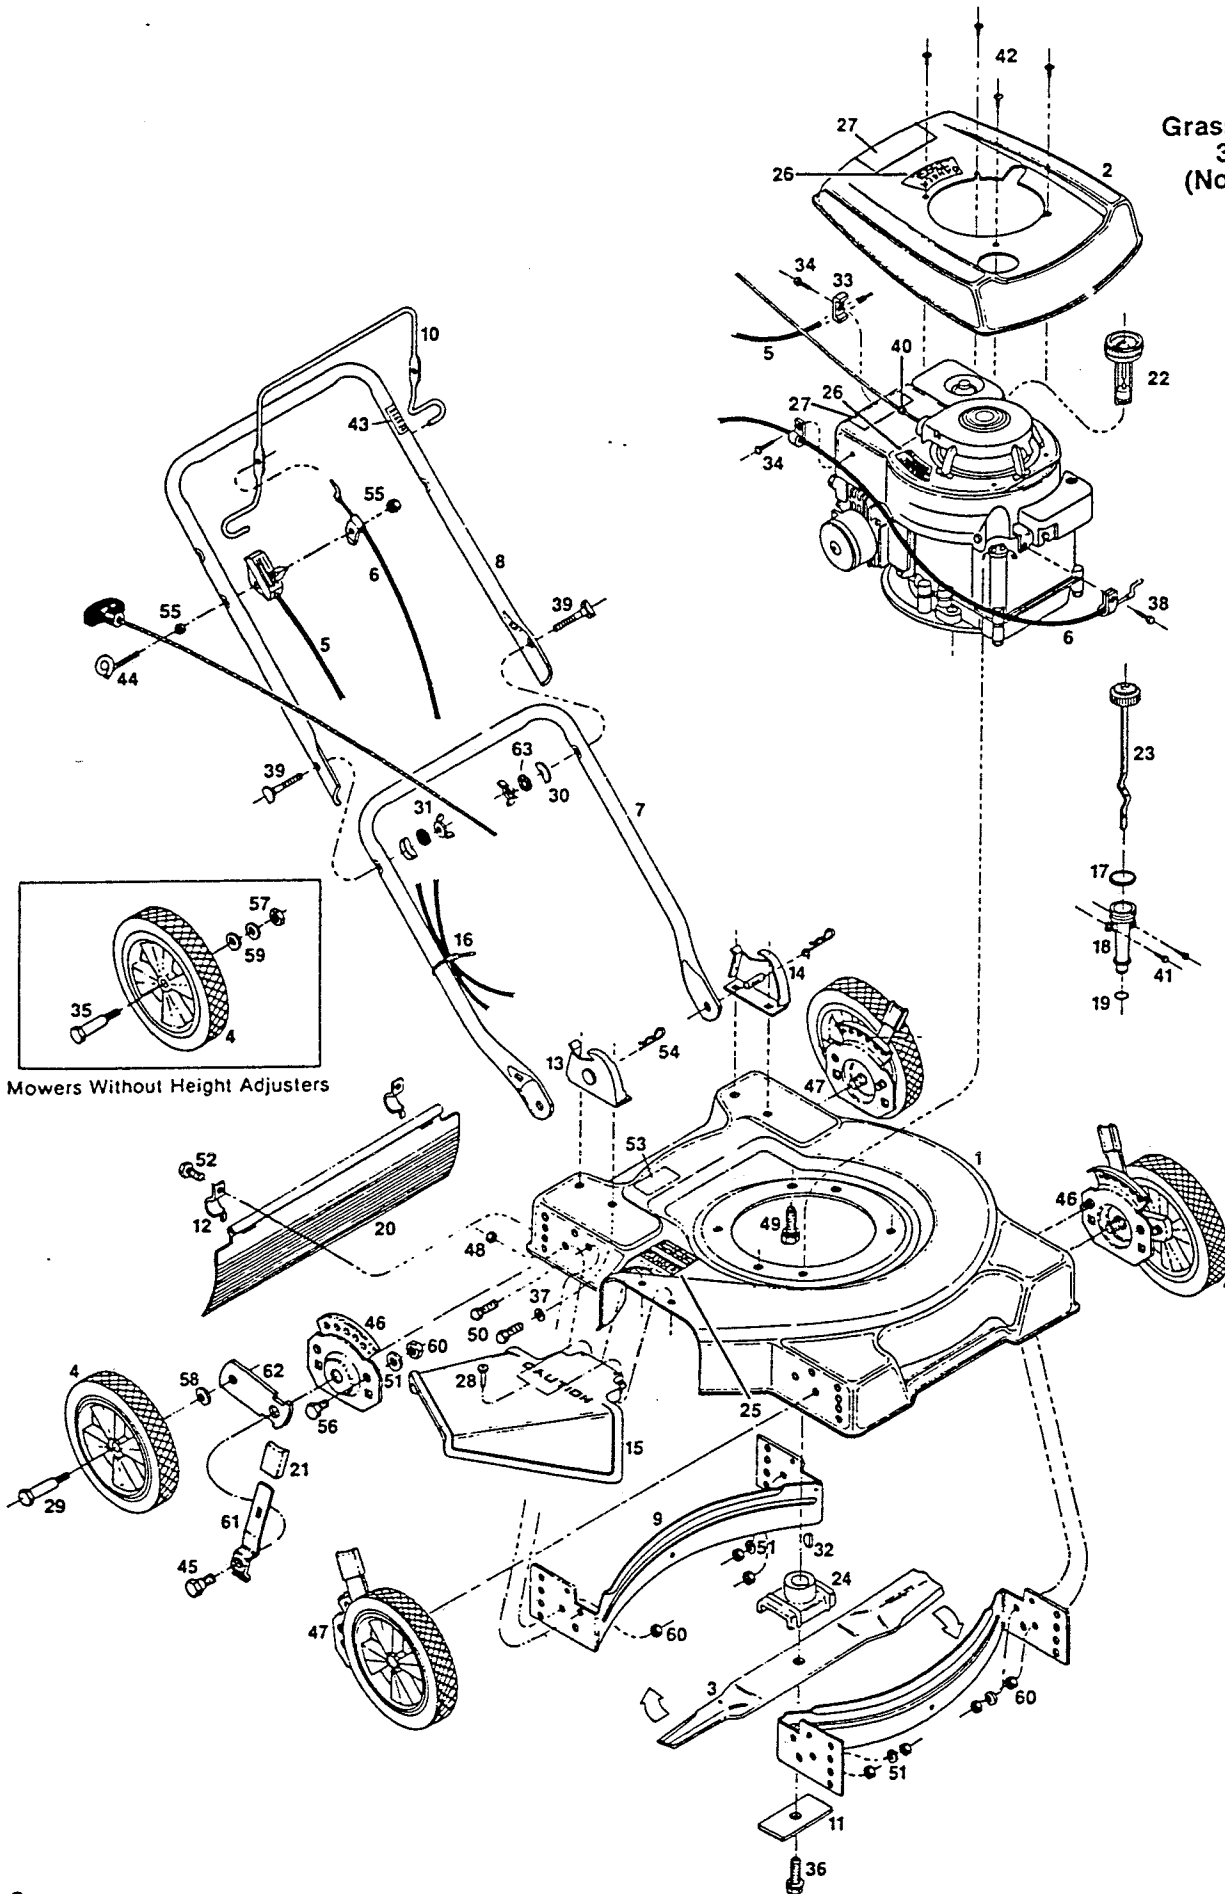

20"/22" Rotary Mower

20-2001

20-2021

20-2201

20-2221

Grass Catcher -
30-0215
(Not Shown)

Mowers Without Height Adjusters

20"/22" Rotary Mower

225508 — 20-2001

225524 — 20-2021

225516 — 20-2201

225532 — 20-2221

PARTS LIST

30-0215 Grass Catcher (Not Shown)

Index No.	Part No.	Description	Index No.	Part No.	Description
1	028613	Deck 20"	26	144204	Decal - Blade Warning
	028621	Deck 22"	27	760330	Decal - Starting Instructions
2	028266	Shroud - Steel •	28	764290	Rivet - Pop 3/16
3	030296	Blade - 20"	29	150060	Wheel Bolt w/ Ht. Adj.
	030353	Blade - 22"	30	150201	Washer - Curved 5/16
4		Wheel Assembly •	31	150235	Wingnut 5/16-18
	498618	7" Plastic	32	150276	Woodruff Key #6
	498790	7" Plastic	33	150318	Cable Clamp
	041046	7" Steel	34	150623	Screw - Hex Head Sheet Metal #10 x 5/8
	041111	8" Steel • White • Rib • Flange Bearing	35	459552	Wheel Bolt w/o Ht. Adj.
5	050633	Control - Throttle Plastic	36	152496	Blade Bolt
6	050674	Control - Engine/Blade*	37	151555	Washer - Flat 1/4
7	071563	Handle - Lower	38	151613	Screw #10-32 x 3/8 Hex Sems
8	071076	Handle - Upper	39	151936	Bolt - Curved Head 5/16-18 x 2-1/4
	071084	Handle - Upper with Cushion Grip •	40	152074	Rope Stop
9	463802	Baffle 20" - Rear Standard - Front Optional	41	152080	Shoulder Screw - Oil Dip Stick •
	106963	Baffle 22" - Rear Standard - Front Optional	42	152199	Self Tap Screw #6 x 1/2
10	104687	Control - Engine/Blade Crossbar*	43	760074	Decal Blade Control
	106880	Control - Engine/Blade Crossbar w/Cushion Grip* •	44	152629	Eyebolt Rope Guide
11	106005	Blade Washer	45	153650	Shoulder Bolt - Ht. Adj.
12	106914	Clip - Trailing Shield	46	428664	Back Plate - Ht. Adj. LH Front RH Rear
13	107086	Handle Bracket - Right Hand	47	428714	Back Plate - Ht. Adj. RH Front LH Rear
14	107094	Handle Bracket - Left Hand	48	452318	Nut #10-24 Hex Nylon Insert
15	463950	Chute Deflector Assembly*	49	457168	Bolt - 3/8-16 x 7/8 Thread Forming
16	110379	Cable Tie	50	457499	Bolt - 1/4-20 x 1/2 Thread Forming
17	110494	O-Ring •	51	462093	Washer Flat 1/4"
18	111112	Oil Fill Tube •	52	458687	Bolt Hex Head #10-24 x 1/2
19	111120	O-Ring	53	714170	Decal - Rating Plate
20	111583	Trailing Shield - 20" w/o Ht. Adj.*	54	715011	Hitch Pin #3
	111609	Trailing Shield - 22" w/o Ht. Adj.*	55	715037	Nut - Keps 1/4-20"
		Trailing Shield - 20" w/ Ht. Adj.*	56	715045	Bolt - Hex Head 1/4-20 x 3/4
	111617	Trailing Shield - 22" w/ Ht. Adj.*	57	715086	Locknut 3/8-16
21	435529	Plastic Tip - Setting Lever	58	715409	Washer - Spring - Wheel
22	120014	Gas Gauge •	59	715417	Washer 3/8 SAE
23	125237	Oil Dip Stick and Cap	60	715508	Locknut 1/4-20
24	126466	Blade Adapter	61	776500	Setting Lever - Height Adjuster •
25	144063	Decal - CPSC Danger	62	777862	Wheel Lever - Height Adjuster •
			63	461665	Washer Lock - Internal Tooth