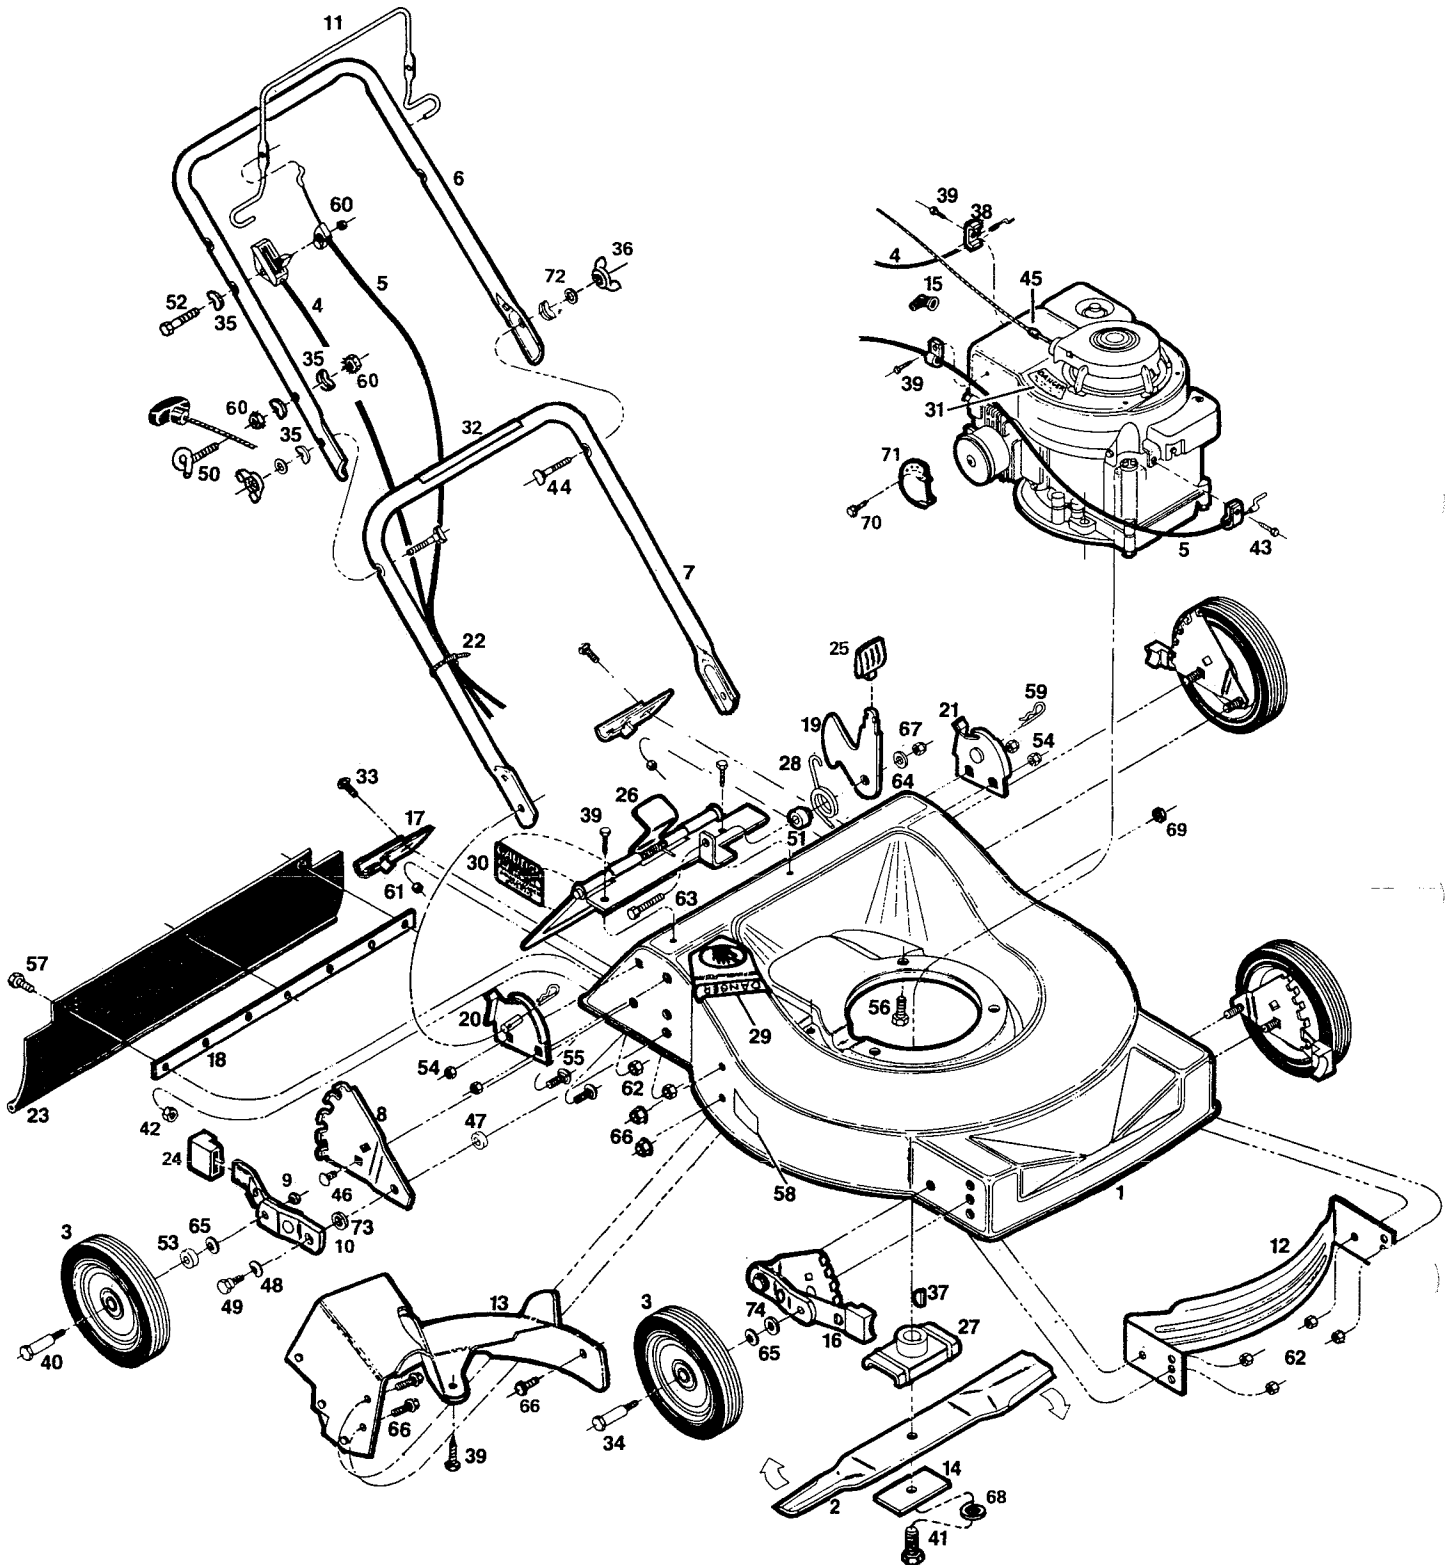

21" Rear Bagging Rotary Mower Model: 20-2141F

Use: Grass Catcher (see page 31)

21" Rear Bagging Rotary Mower Model: 20-2141E

Use: Grass Catcher (see page 31)

Index No.	Part No.	Description	Index No.	Part No.	Description
1	013524	Deck 21" Rear Bagger	37	150276	Woodruff Key No. 6
2	030338	Blade 21" Offset	38	150318	Cable Clamp
3		Wheel Assemblies•	39	150623	Screw-Hex Head Sheet Metal #10x5/8
	498634	8" Plastic-White-Rib Thread	40	156133	Bolt-Wheel Rear
	041111	8" Steel-White-Rib Thread	41	157255	Bolt-Blade 3/8-24 x 1 1/4"
4	051227	Control-Throttle w/Cable	42	452318	Nut #10-24 Hex Nylon Insert
5	051482	Cable-Engine/Blade Control*	43	151613	Bolt-Hex Head SEMS 10-32 x 3/8
6	071076	Handle - Upper	44	151936	Bolt-Curved Head Crg 5/16-18 x 1 1/4
	071084	Handle - Upper with Cushion Grip•	45	152074	Rope Stop
7	071449	Handle - Lower	46	152405	Bolt-Carriage 3/8-16 x 3/4
8	090589	Back Plate - Height Adjuster	47	156182	Washer-Plastic-Height Adjuster
9	715524	Locknut - 3/8-16 Jam	48	152412	Washer-Spring-Height Adjuster
10	091033	Wheel Arm Assembly	49	156125	Shoulder Bolt-Height Adjuster
11	109470	Bail - Engine/Blade Control*	50	152371	Rope Guide
12	105825	Baffle - Front	51	152637	Spacer - Catcher Latch
13	127191	Baffle Assembly-Rear	52	153874	Bolt 1/4-20 x 2 1/4
14	106005	Blade Washer	53	152686	Spacer-Rear Wheel
15	110833	Cover-Spark Plug	54	310151	Locknut-5/16-18 Nylock
16	128686	Height Adjuster Assembly	55	313510	Bolt-Carriage 5/16-18 x 3/4
17	109546	Catcher Frame Bracket	56	457168	Bolt-3/8-16 x 7/8 Thread Forming
18	109496	Backing Strip - Trailing Shield*	57	458687	Bolt-Hex Head 10-24 x 1/2
19	108324	Catcher Latch	58	714170	Decal-Model/Rating
20	106807	Handle Bracket - Right Hand	59	715011	Hitch Pin #3
21	106815	Handle Bracket - Left Hand	60	715037	Locknut 1/4-20 Keps
22	110379	Cable Tie	61	715078	Nut 1/4-20 Flange Whiz
23	111625	Trailing Shield*	62	451492	Nut-3/8-16 Top Lock Flange
24	112540	Plastic Tip - Height Adjuster	63	715292	Bolt-Hex Head 1/4-20 x 1
25	111724	Knob - Catcher Latch	64	715300	Washer 1/4"
26	127167	Door Assembly*	65	715607	Washer-Belleville
27	126466	Blade Adapter	66	156851	Bolt-1/4-20x 3/8 Shaved Head
28	133371	Torsion Spring - Catcher Latch	67	715508	Locknut 1/4-20 Top
29	143115	Decal - Danger*	68	156919	Lockwasher-3/8 HD Split
30	002451	Decal - Door Caution*	69	451419	Locknut 1/4-20 Flanged Top
31	001461	Decal - Blade Warning*	70	120048	Screw-Muffler Deflector
32	144899	Decal - Starting Instructions	71	133488	Muffler Deflector
33	150011	Bolt - Carriage 1/4-20 x 5/8 Gr. 5	72	461665	Washer 5/16 Lock
34	150730	Shoulder Bolt-Front-for Steel Wheels	73	156877	Washer-3/8 Hardened
35	150201	Washer - Curved 5/16	74	715417	Washer 3/8 SAE
36	150235	Wing Nut - 5/16-18			