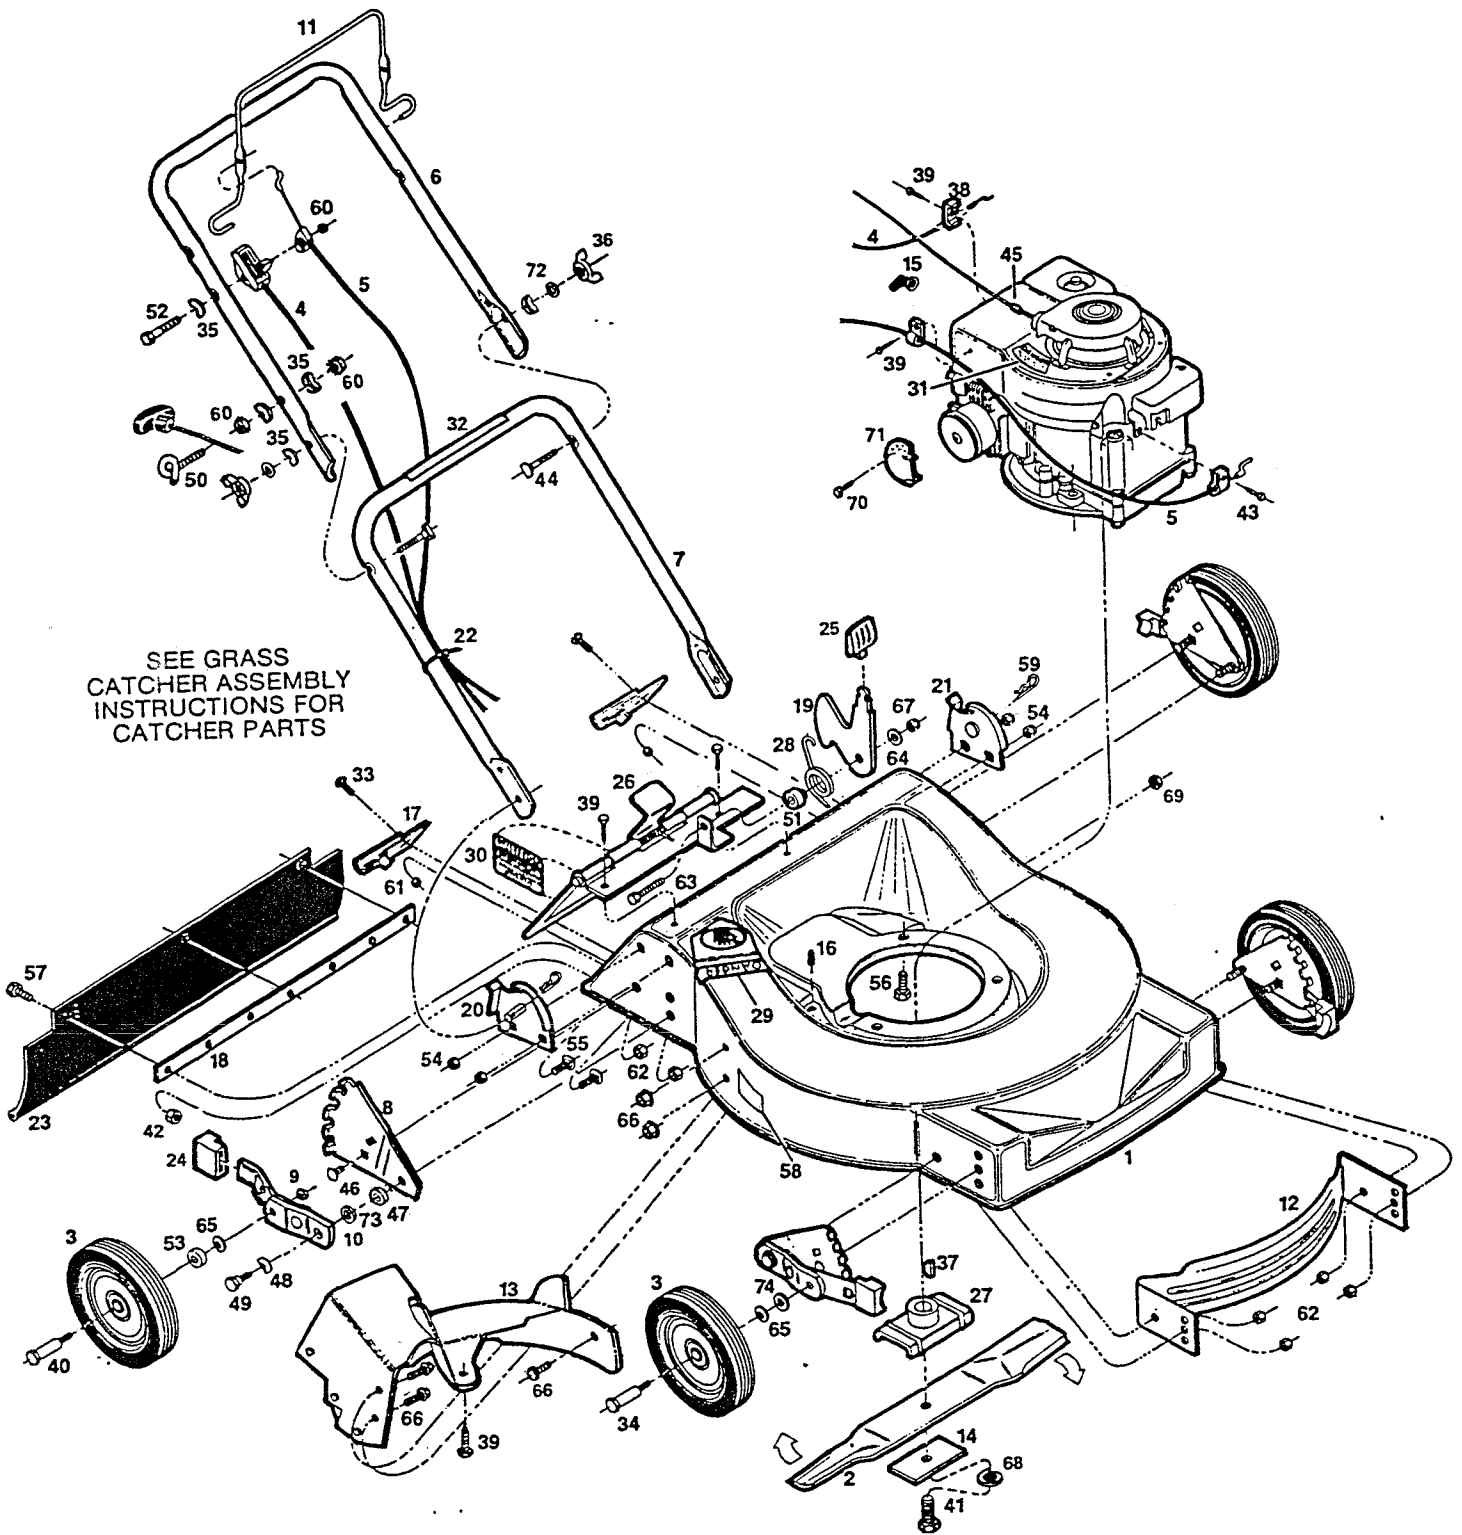

21" REAR BAGGING ROTARY MOWER  
MODEL 20-2141G

Grass Catcher see p. 36

~~228543~~  
228544

21" REAR BAGGING ROTARY MOWER  
 MODEL 20-2141G  
 Grass Catcher see p. 36

Index No.	Part No.	Description	Index No.	Part No.	Description
1	013524	Deck 21" Rear Bagger	37	150276	Woodruff Key No. 6
2	030338	Blade 21" Offset	38	150318	Cable Clamp
3		Wheel Assemblies*	39	150623	Screw—Hex Head Sheet Metal #10x5/8
	498634	8" Plastic-White-Rib Thread	40	156133	Bolt—Wheel Rear
	041111	8" Steel-White-Ribe Thread	41	157255	Bolt—Blade 3/8-24 x 1 1/4"
4	051227	Control—Throttle w/cable	42	452318	Nut #10-24 Hex Nylon Insert
5	051482	Cable—Engine/Blade Control	43	151613	Bolt—Hex Head SEMS 10-32 x 3/8
6	071076	Handle—Upper	44	151936	Bolt—Curved Head Crg 5/16-18 x 1 1/4
	071084	Handle—Upper with Cushion Grip*	45	152074	Rope Stop
7	071449	Handle—Lower	46	152405	Bolt—Carriage 3/8-16 x 3/4
8	091249	Back Plate—Height Adjuster	47	156182	Washer—Plastic-Height Adjuster
9	715524	Locknut—3/8-16 Jam	48	152421	Washer—Spring-Height Adjuster
10	091033	Wheel Arm Assembly	49	156125	Shoulder Bolt—Height Adjuster
11	104687	Bail—Engine/Blade Control	50	152371	Rope Guide
12	105825	Baffle—Front	51	152637	Spacer—Catcher Latch
13	127191	Baffle Assembly—Rear	52	153874	Bolt—1/4-20 x 2 1/4
14	106005	Blade Washer	53	152668	Spacer—Rear Wheel
15	110833	Cover—Spark Plug	54	310151	Locknut—5/16-18 Nylock
16	111856	Cap—Bolt	55	450346	Bolt—Hex 5/16-18 x 3/4
17	109546	Catcher Frame Bracket	56	457168	Bolt—3/8-16 x 7/8 Thread Forming
18	109496	Backing Strip—Trailing Shield	57	458687	Bolt—Hex Head 10-24 x 1/2
19	108324	Catcher Latch	58	714170	Decal—Model/Rating
20	097162	Handle Bracket—Right Hand	59	715011	Hitch Pin #3
21	097170	Handle Bracket—Left Hand	60	715037	Locknut—1/4-20 Keps
22	110379	Cable Tie	61	715078	Nut—1/4-20 Flange Whiz
23	111625	Trailing Shield	62	451492	Nut—3/8-16 Top Lock Flange
24	112540	Plastic Tip—Height Adjuster	63	715292	Bolt—Hex Head 1/4-20 x 1
25	111724	Knob—Catcher Latch	64	715300	Washer—1/4"
26	013706	Door Assembly	65	715607	Washer—Belleville
27	126466	Blade Adapter	66	156851	Bolt—1/4-20x 3/8 Shaved Head
28	133371	Torsion Spring—Catcher Latch	67	715508	Locknut—1/4-20 Top
29	143115	Decal—Danger	68	156919	Lockwasher—3/8 HD Split
30	002451	Decal—Door Caution	69	451419	Locknut—1/4-20 Flanged Top
31	001461	Decal—Blade Warning	70	159574	Screw—Muffler Deflector
32	144899	Decal—Starting Instructions	71	133488	Muffler Deflector
33	150011	Bolt—Carriage 1/4-20 x 5/8 Gr. 5	72	461665	Washer—5/16 Lock
34	150730	Shoulder Bolt—Front—for Steel Wheels	73	156877	Washer—3/8 Hardened
35	150201	Washer—Curved 5/16	74	715417	Washer—3/8 SAE
36	150235	Wing Nut—5/16-18			