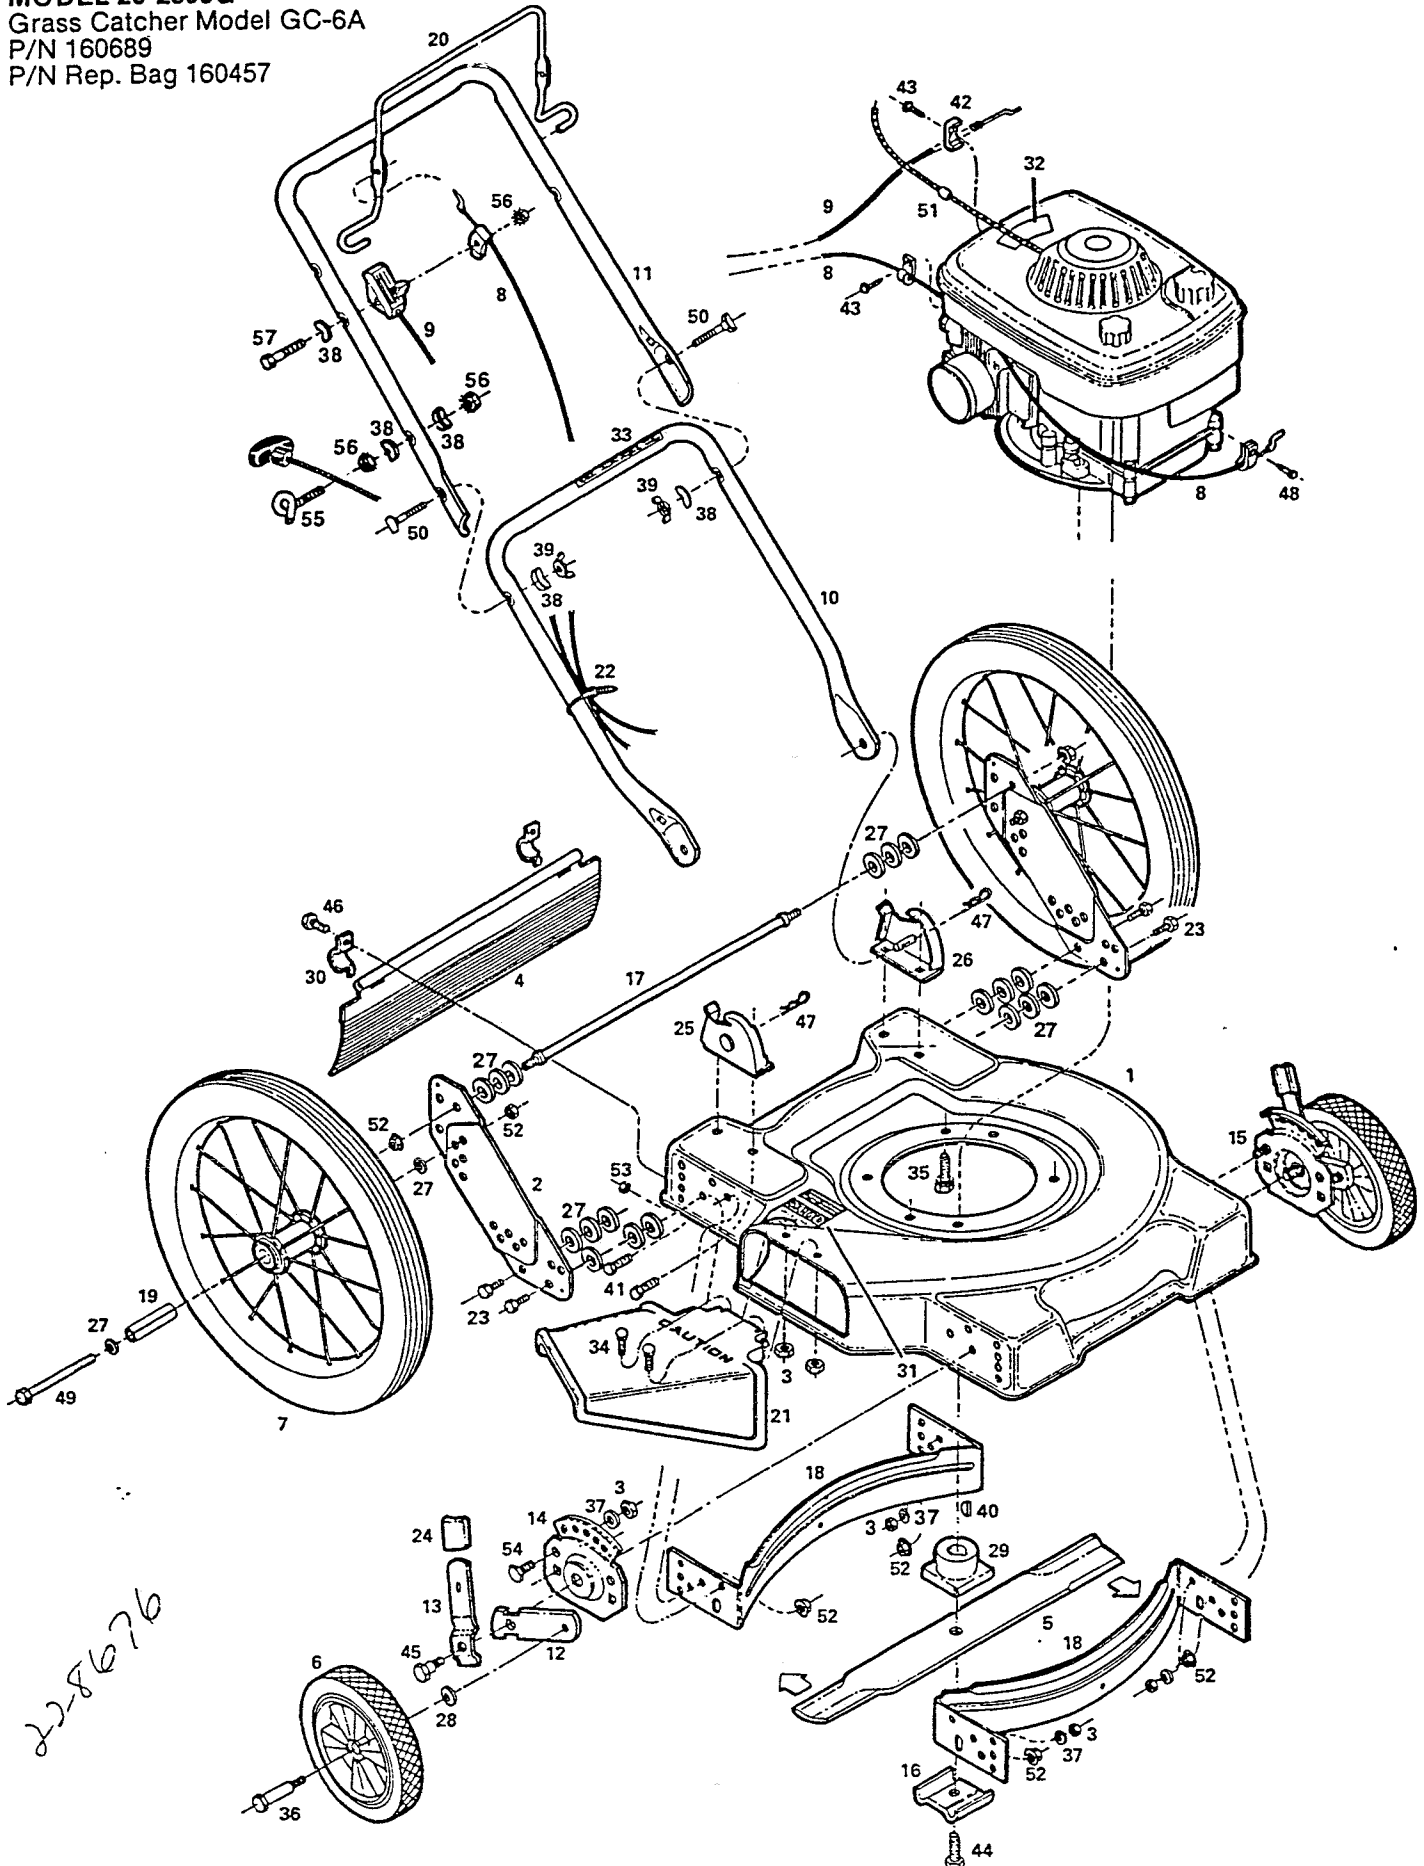

22" HIGH-WHEEL ROTARY MOWER
MODEL 20-2300G
Grass Catcher Model GC-6A
P/N 160689
P/N Rep. Bag 160457

22" HIGH-WHEEL ROTARY MOWER
MODEL 20-2300G
Grass Catcher Model GC-6A
P/N 160689
P/N Rep. Bag 160457

Index No.	Part No.	Description
1	014043	Deck 22" Red
2	012674	Bracket - Wheel
3	715508	Nut - 1/4-20 Hx Lock
4	111617	Shield - Plastic Trailing
5	030049	Blade - 22" Flat
6		Wheel Assemblies*
	040857	8" Plastic - White - Diamond - Nylon Bearing
	040865	8" Plastic - White - Diamond - Roller Bearing
	041111	8" Steel - White - Rib - Flange Bearing
7	040410	Wheel - 16 x 1.75
8	051466	Cable - Engine/Blade Control
9	051235	Control - Throttle w/Cable
10	071563	Handle - Lower
11	071076	Handle - Upper
	071084	Handle - Upper with Cushion Grip *
12	777862	Wheel Lever - Height Adjuster*
13	776500	Setting Lever - Height Adjuster*
14	428664	Back Plate - Height Adjuster RH Front*
15	428714	Back Plate - Height Adjuster LH Front*
16	106336	Washer - Blade
17	100396	Bar - Stabilizer
18	101519	Baffle - Deck
19	103424	Spacer - Wheel Sleeve
20	104687	Ball - Engine/Blade Control
21	391706	Chute Deflector Assembly
22	110379	Tie - Cable
23	715326	Bolt - 3/8-16 x 1 Hx Hd
24	111559	Plastic Tip - Setting Lever*
25	107086	Bracket - RH Handle
26	107094	Bracket - LH Handle

Index No.	Part No.	Description
27	715417	Washer - 3/8 SAE Flat*
28	715607	Washer - 3/8 Belleville
29	133231	Adapter - Blade
30	106914	Clip - Trailing Shield
31	144063	Decal - C.P.S.C. Danger
32	001206	Decal - Blade Warning
33	144899	Decal - Starting Instructions
34	150011	Bolt - 1/4-20 x 5/8 Carriage
35	457168	Bolt - 3/8-16 x 7/8 Hx Hd Thd Forming
36	150060	Bolt - Front Wheel
37	462093	Washer - 1/4" Flat
38	150201	Washer - 5/16 Curved
39	150235	Wingnut - 5/16-18
40	150276	Key - #6 Woodruff
41	457499	Bolt - 1/4-20 x 1/2 Hx Hd Thd Forming
42	150318	Clamp - Cable
43	150623	Screw - #10 x 5/8 Self-Tap
44	162024	Bolt - Blade
45	153650	Bolt - Shoulder Height Adjuster*
46	458687	Bolt - #10-24 x 1/2 Hx Hd
47	715011	Pin - #3 Hitch
48	151613	Bolt - #10-32 x 3/8 Hx Hd SEMS
49	151647	Bolt - 3/8-16 x 4 Hx Hd
50	151928	Bolt - 5/16-18 x 1-3/4 Curved Hd
51	152074	Stop - Rope
52	451492	Nut - 3/8-16 Top Lock Flange
53	452318	Nut - #10-24 Nylon Insert
54	715045	Bolt - 1/4-20 x 3/4 Hx Hd
55	152371	Guide - Rope
56	715037	Nut - 1/4-20 Keps
57	153874	Bolt - 1/4-20 x 2-1/4 Hx Hd Gr 2

NOTE: Parts are right and left hand as viewed from operator position.
Specifications subject to change without prior notice.