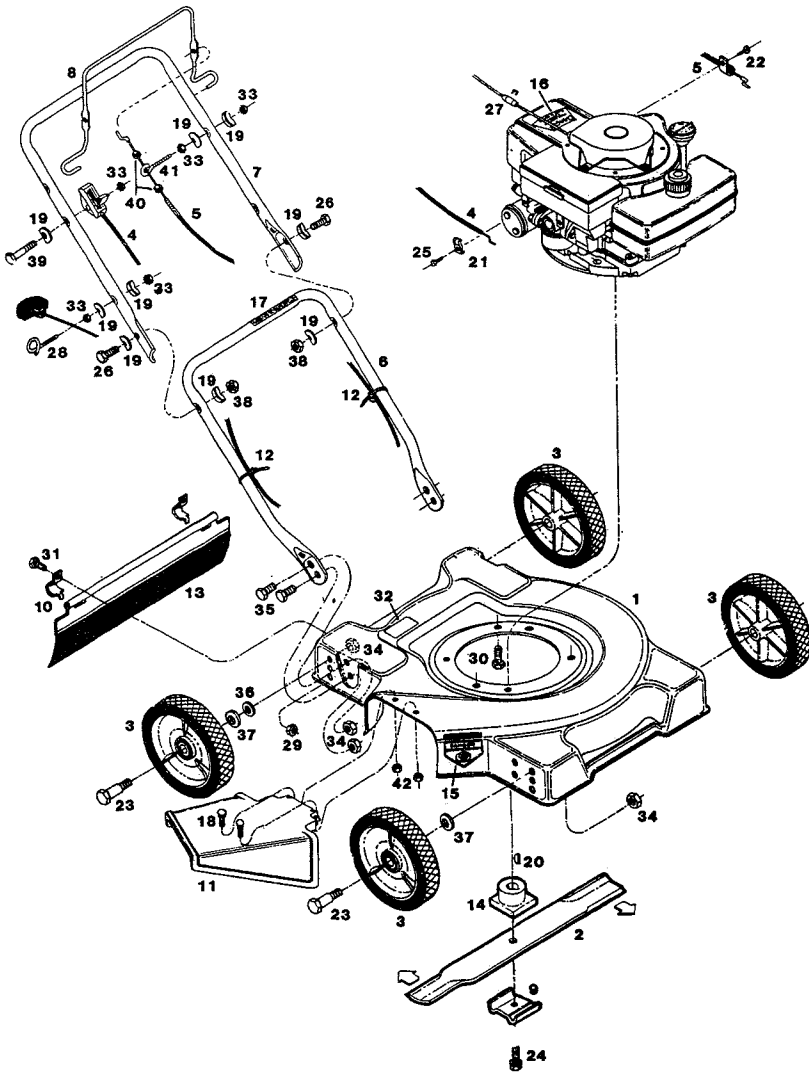

MODEL 20G
 3 HP 20" Rotary Mower
 Grass Catcher Model 30-0215
 P/N 160747
 P/N Repl. Bag 501882

ITEM NO.	PART NO.	DESCRIPTION
1	012690	Deck 20"
2	030031	Blade-20" Flat
3	041533	Wheel-6-1/2" Plastic-White
	041076	Wheel-7" Steel-White
4	051219	Control-Throttle w/cable
5	051474	Cable-Engine/Blade Control
6	072488	Lower-Handle
7	071076	Upper-Handle
8	109389	Bail-Engine/Blade Control
9	106336	Washer-Blade Adapter
10	106914	Clip-Trailing Shield
11	463950	Chute Deflector Assembly
12	110379	Cable Tie
13	111591	Trailing Shield
14	133231	Blade Adapter
15	144063	Decal-Danger
16	001461	Decal-Blade Warning
17	144899	Decal-Starting Instructions
18	150011	Bolt-Carriage 1/4-20 x 5/8
19	150201	Washer-Curved 5/16
20	150276	Woodruff Key #6
21	152231	Cable Clamp
22	156869	Screw-Sheet Metal #10-32 x 3/8
23	150730	Wheel Bolt-6-1/2" Wheel
	156133	Wheel Bolt-7" Wheel
24	162024	Bolt-Blade 3/8-24 x 1-1/4
25	151419	Bolt-Hex Washer Head #10-32 x 3/8
26	150250	Bolt-Hex Head 5/16-18 x 1-1/2
27	152074	Rope Stop
28	152371	Rope Guide
29	452318	Nut-#10-24 Hx Nylon Insert
30	457168	Bolt-3/8-16 x 7/8 Thread Forming
31	458687	Bolt-Hex Head #10-24 x 1/2
32	714170	Decal-Model Number
33	715037	Nut-Keys 1/4-20
34	156406	Nut-3/8-16 Whiz Lock Flange
35	525121	Bolt-Hex 3/8-16 x 5/8
36	715417	Washer 3/8 Flat-6-1/2" Wheel
37	715607	Washer-Belleville-6-1/2" Wheel
	152686	Spacer-7" Wheel
38	715177	Nut-Hex Center Lock 5/16-18
39	450379	Bolt-Hex Head 1/4-20 x 1-3/4
40	152223	Nut-Jam Hex 5/16-24
41	155234	Eyebolt-Cable Mounting
42	715508	Locknut-1/4-20 Top Lock

Note: Parts are right or left hand as viewed from operator position.
 Specifications subject to change without prior notice.