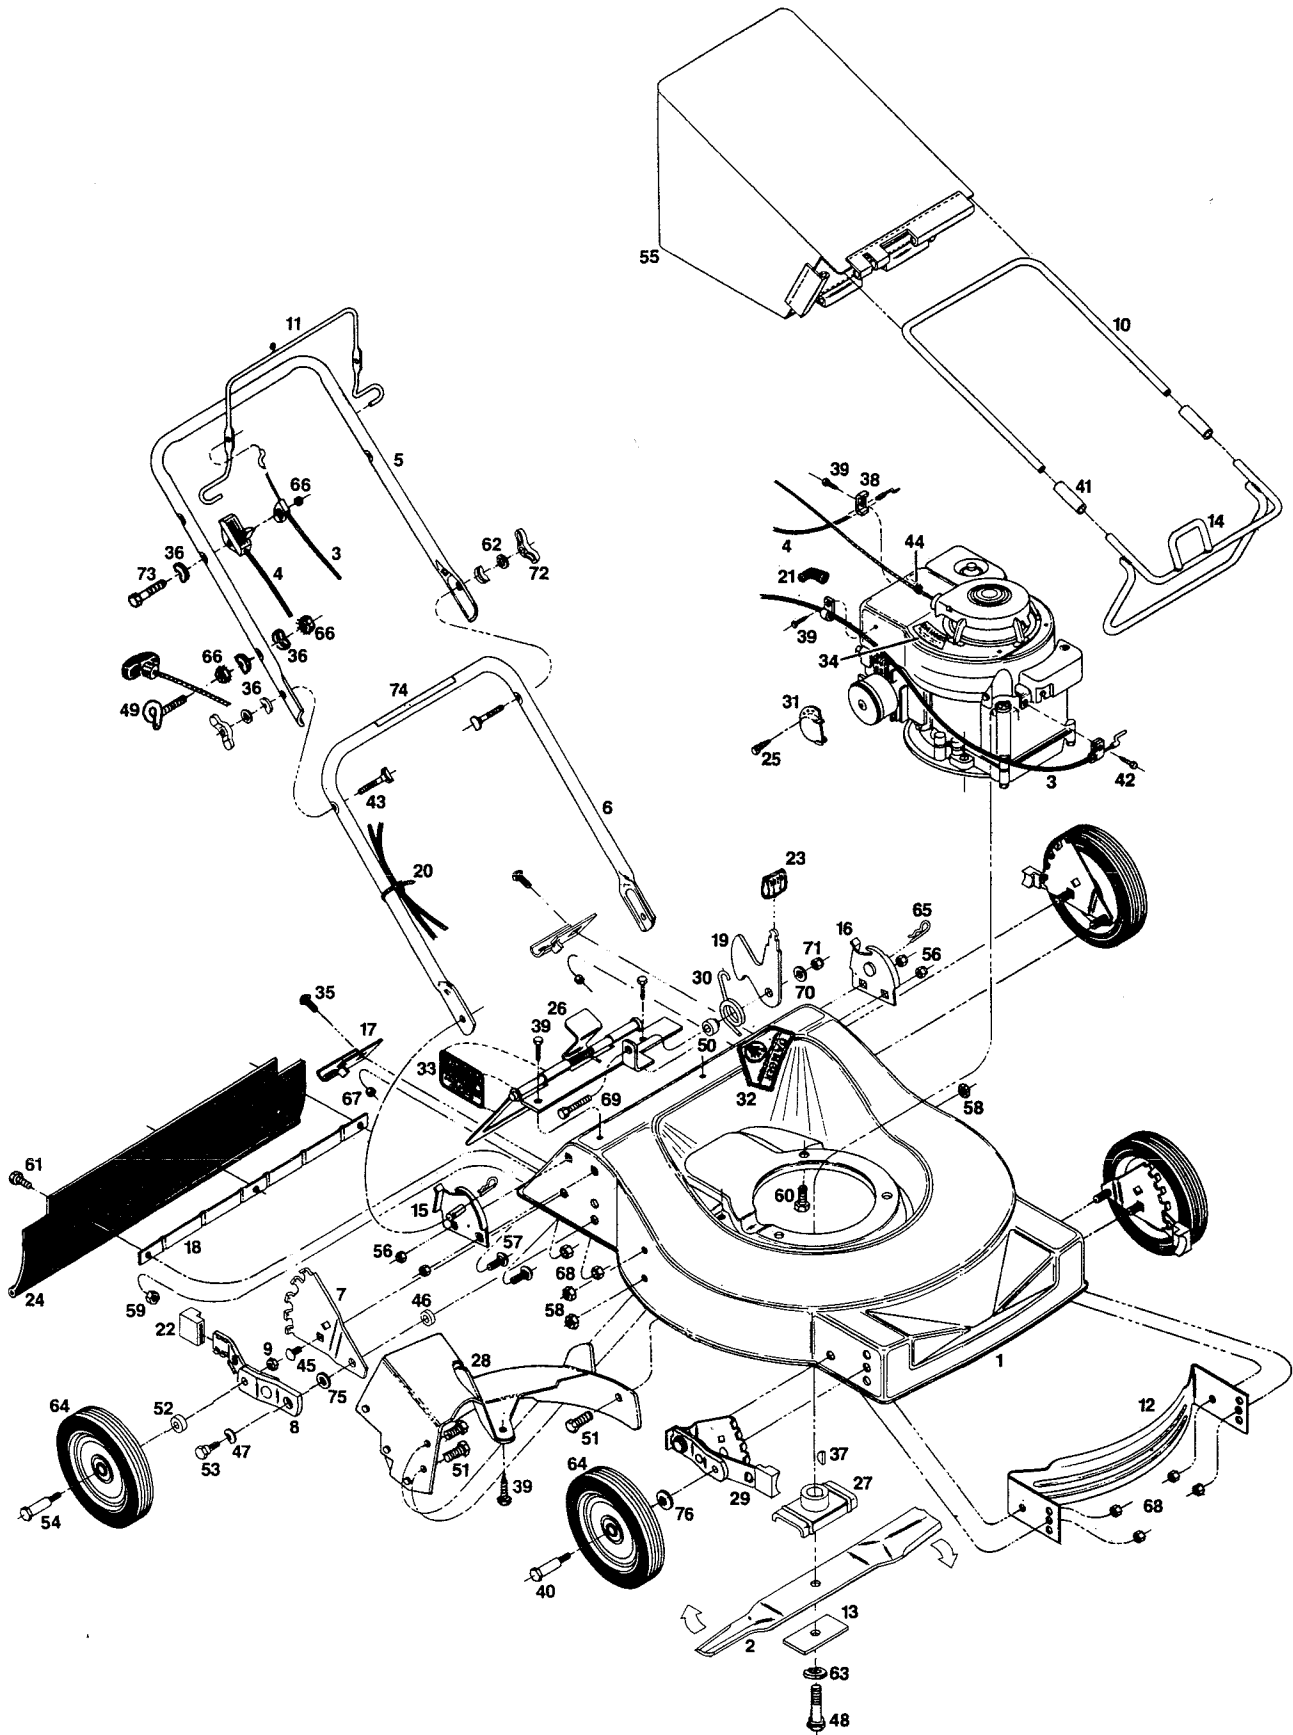

21" Rear Bagging Rotary Mower Model: 2102B

Use: Grass Catcher (see page 31)

21" Rear Bagging Rotary Mower Model: 2102B

Use: Grass Catcher (see page 31)

| Ref. No. | JCPenney Part No. | Supplier Part No. | Description |
|----------|-------------------|-------------------|--------------------------------|
| 1 | 1324-4165 | 013714 | Housing-21" |
| 2 | 1277-7975 | 030338 | Blade-21" |
| 3 | 1324-4058 | 051482 | Cable-Engine Control |
| 4 | 1302-2876 | 051169 | Control-Throttle w/Cable |
| 5 | 1277-7454 | 071084 | Handle-Folding |
| 6 | 1277-7991 | 071449 | Yoke-Handle |
| 7 | 1277-8007 | 090589 | Plate-Back, Height Adjuster |
| 8 | 1302-2850 | 091033 | Lever-Setting, Height Adjuster |
| 9 | 1317-6748 | 715524 | Nut-3/8-16 Jam |
| 10 | 1277-8031 | 102640 | Hoop Catcher-Bag |
| 11 | 1302-2793 | 109470 | Bail-Engine Control |
| 12 | 1277-8049 | 105825 | Baffle-Front |
| 13 | 1286-1654 | 106005 | Washer-Blade |
| 14 | 1277-8056 | 096578 | Frame-Grass Catcher |
| 15 | 1324-4983 | 097162 | Bracket-Yoke RH |
| 16 | 1324-4991 | 097170 | Bracket-Yoke LH |
| 17 | 1304-0837 | 109546 | Bracket-Grass Catcher |
| 18 | 1304-0829 | 109496 | Strip-Trailing Shield |
| 19 | 1277-8106 | 108324 | Latch Catcher |
| 20 | 1244-0012 | 110379 | Cable Tie |
| 21 | 1277-8114 | 110833 | Cover-Spark Plug |
| 22 | 1304-0878 | 110510 | Tip-Adjuster Lever |
| 23 | 1304-0860 | 111724 | Knob-Catcher Latch |
| 24 | 1277-8148 | 111625 | Shield-Trailing |
| 25 | 1302-9608 | 120048 | Screw-Slotted 8-32 x 3/8 |
| 26 | 1277-8155 | 126409 | Door-Grass Discharge Opening |
| 27 | 1297-5801 | 126466 | Adapter-Blade |
| 28 | 1277-8163 | 127191 | Baffle Assembly-Rear |
| 29 | 1277-8171 | 128686 | Height Adjuster Assembly |
| 30 | 1277-8189 | 133371 | Spring-Catcher Latch |
| 31 | 1304-0738 | 133488 | Deflector-Muffler |
| 32 | | 143115 | Decal-Danger |
| 33 | | 144162 | Decal-Caution, Door |
| 34 | 1302-2827 | 001461 | Decal-Blade Warning |
| 35 | 1277-8197 | 150011 | Bolt-Carriage 1/4-20 x 5/8 |
| 36 | 1286-1597 | 150201 | Washer-Curved |
| 37 | 1286-1506 | 150276 | Key-Woodruff |
| 38 | 1300-6747 | 150318 | Clamp-Casing |
| 39 | 1302-2678 | 150623 | Screw-Casing Clamp |